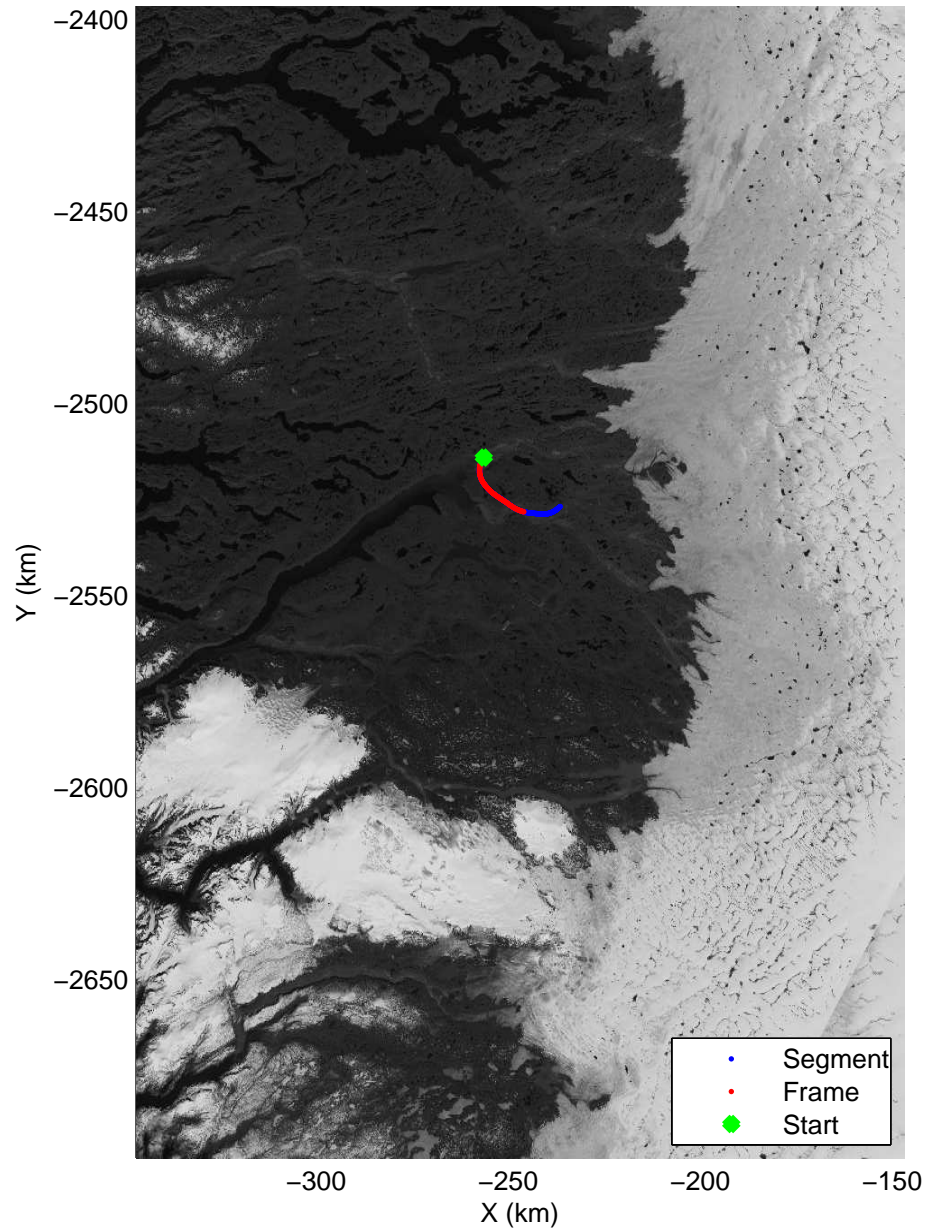

Polar Stereograph 70N/-45E

accum2 2014_Greenland_P3: "Southwest Coastal A" 20140407_01_001: 11:15:41.6 to 11:18:23.0 GPS

accum2 2014_Greenland_P3: "Southwest Coastal A" 20140407_01_001: 11:15:41.6 to 11:18:23.0 GPS

accum2 2014_Greenland_P3: "Southwest Coastal A" 20140407_01_002: 11:18:23.1 to 11:19:51.6 GPS

accum2 2014_Greenland_P3: "Southwest Coastal A" 20140407_01_002: 11:18:23.1 to 11:19:51.6 GPS