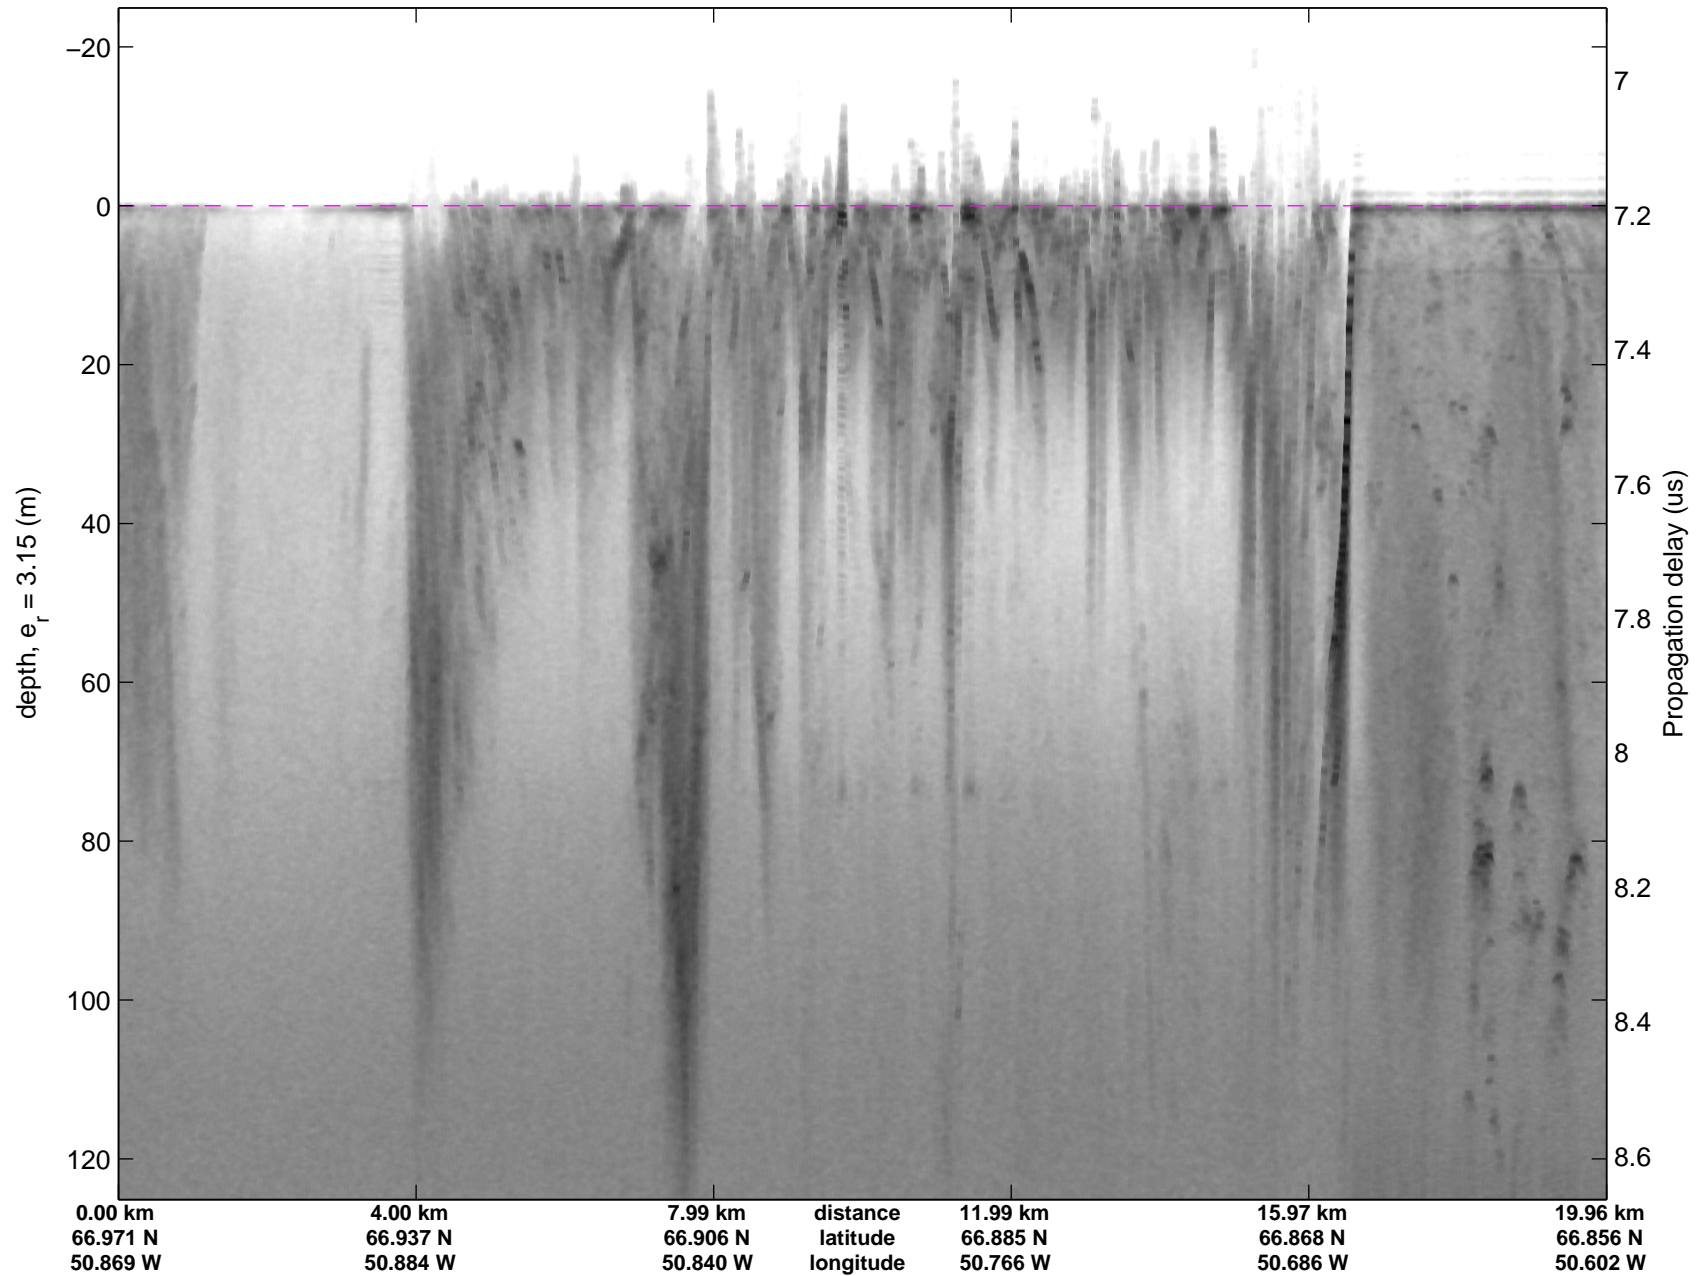

Polar Stereograph 70N/-45E

accum2 2014_Greenland_P3: "Southwest Coastal A" 20140407_01_001: 11:15:41.6 to 11:18:23.0 GPS

accum2 2014_Greenland_P3: "Southwest Coastal A" 20140407_01_001: 11:15:41.6 to 11:18:23.0 GPS

accum2 2014_Greenland_P3: "Southwest Coastal A" 20140407_01_002: 11:18:23.1 to 11:19:51.6 GPS

accum2 2014_Greenland_P3: "Southwest Coastal A" 20140407_01_002: 11:18:23.1 to 11:19:51.6 GPS