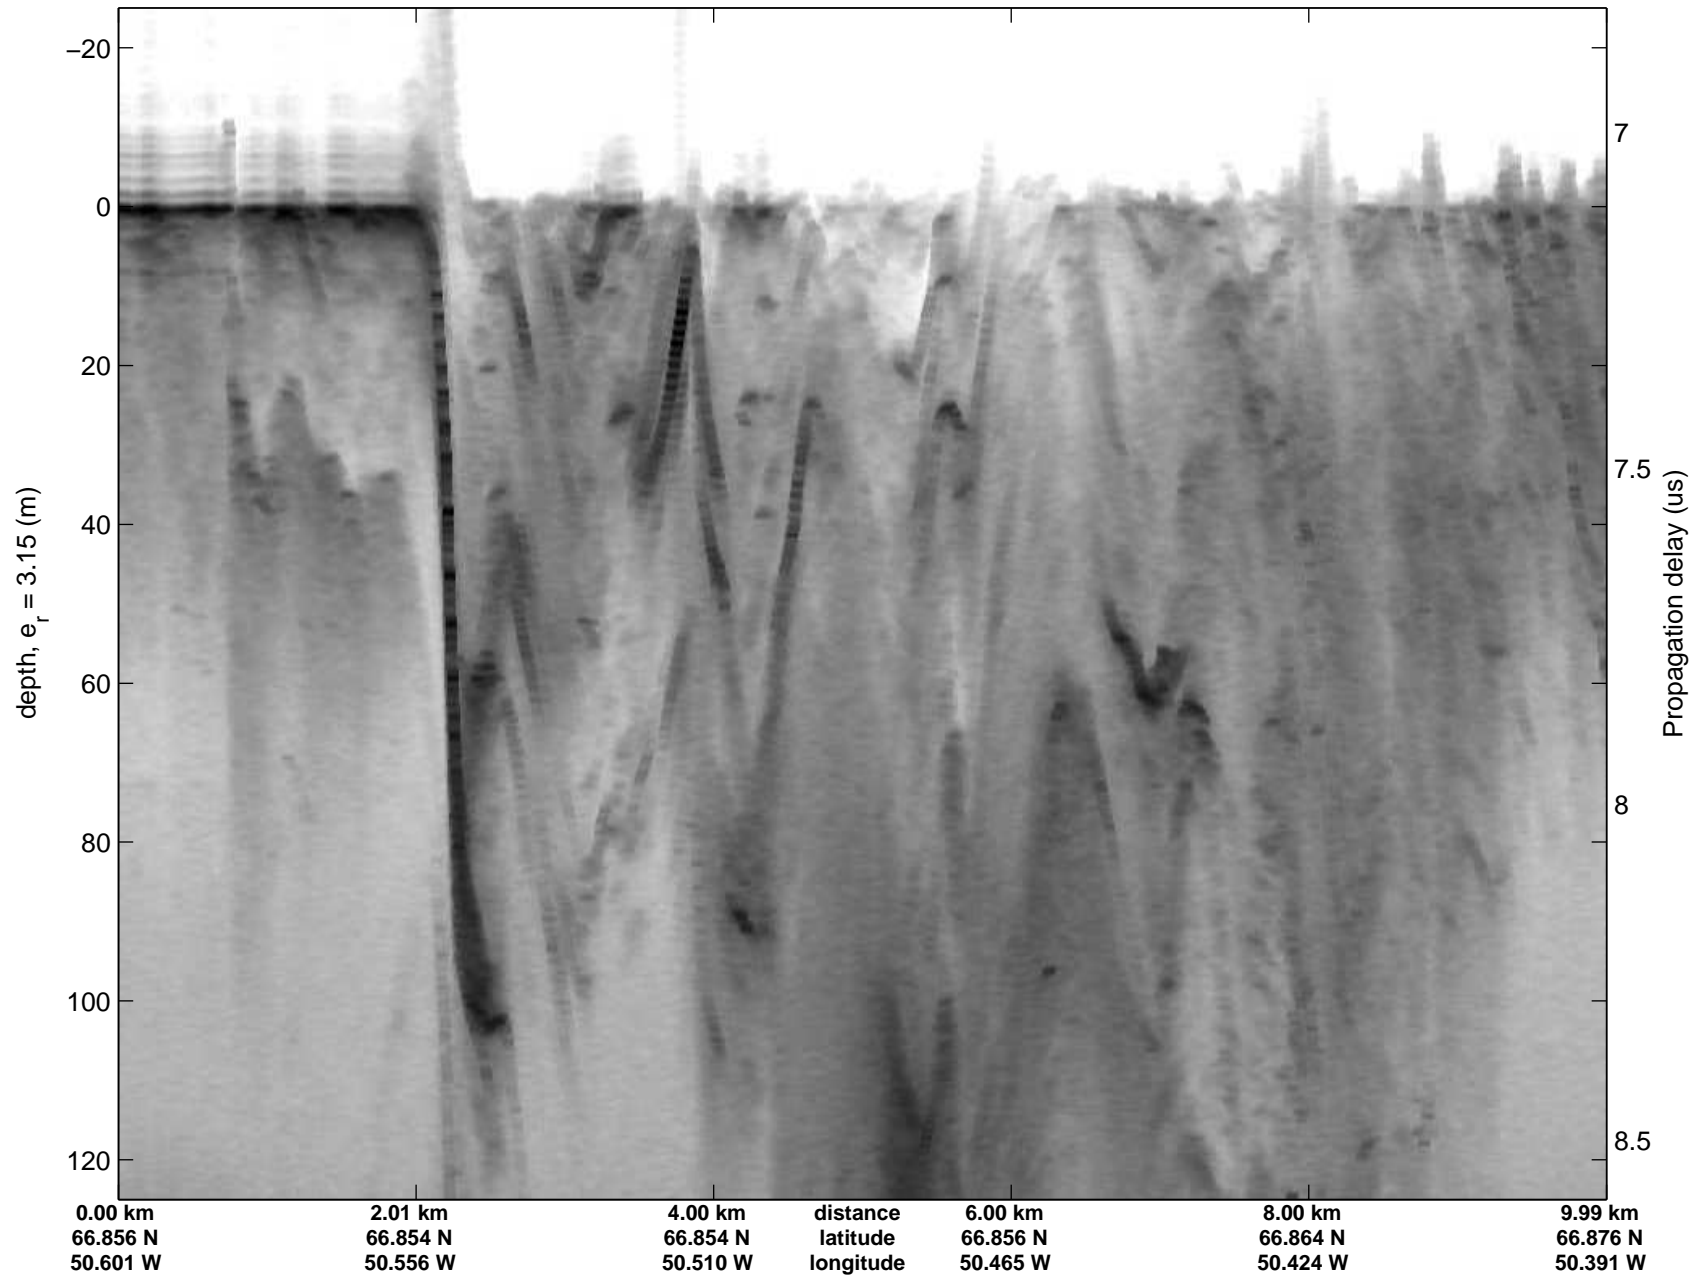

Polar Stereograph 70N/-45E

accum2 2014_Greenland_P3: "Southwest Coastal A" 20140407_01_001: 11:15:41.6 to 11:18:23.0 GPS

accum2 2014_Greenland_P3: "Southwest Coastal A" 20140407_01_001: 11:15:41.6 to 11:18:23.0 GPS

accum2 2014_Greenland_P3: "Southwest Coastal A" 20140407_01_002: 11:18:23.1 to 11:19:51.6 GPS

accum2 2014_Greenland_P3: "Southwest Coastal A" 20140407_01_002: 11:18:23.1 to 11:19:51.6 GPS