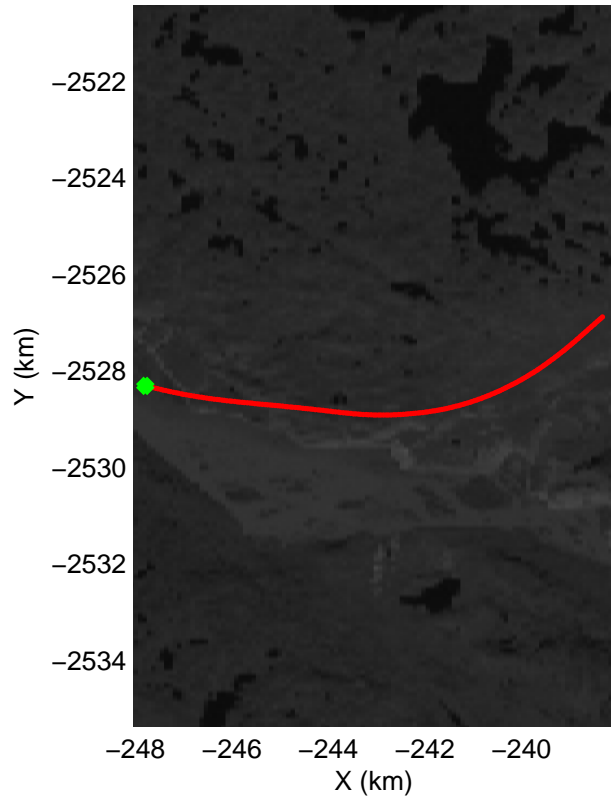

Polar Stereograph 70N/-45E

accum2 2014_Greenland_P3: "Southwest Coastal A" 20140407_01_001: 11:15:41.6 to 11:18:23.0 GPS

accum2 2014_Greenland_P3: "Southwest Coastal A" 20140407_01_001: 11:15:41.6 to 11:18:23.0 GPS

accum2 2014_Greenland_P3: "Southwest Coastal A" 20140407_01_002: 11:18:23.1 to 11:19:51.6 GPS

accum2 2014_Greenland_P3: "Southwest Coastal A" 20140407_01_002: 11:18:23.1 to 11:19:51.6 GPS