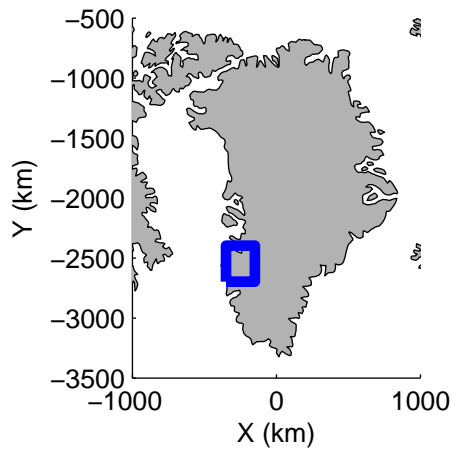

Polar Stereograph 70N/-45E

accum2 2014_Greenland_P3: "Southwest Coastal A" 20140407_01_001: 11:15:41.6 to 11:18:23.0 GPS

accum2 2014_Greenland_P3: "Southwest Coastal A" 20140407_01_001: 11:15:41.6 to 11:18:23.0 GPS

accum2 2014_Greenland_P3: "Southwest Coastal A" 20140407_01_002: 11:18:23.1 to 11:19:51.6 GPS

accum2 2014_Greenland_P3: "Southwest Coastal A" 20140407_01_002: 11:18:23.1 to 11:19:51.6 GPS