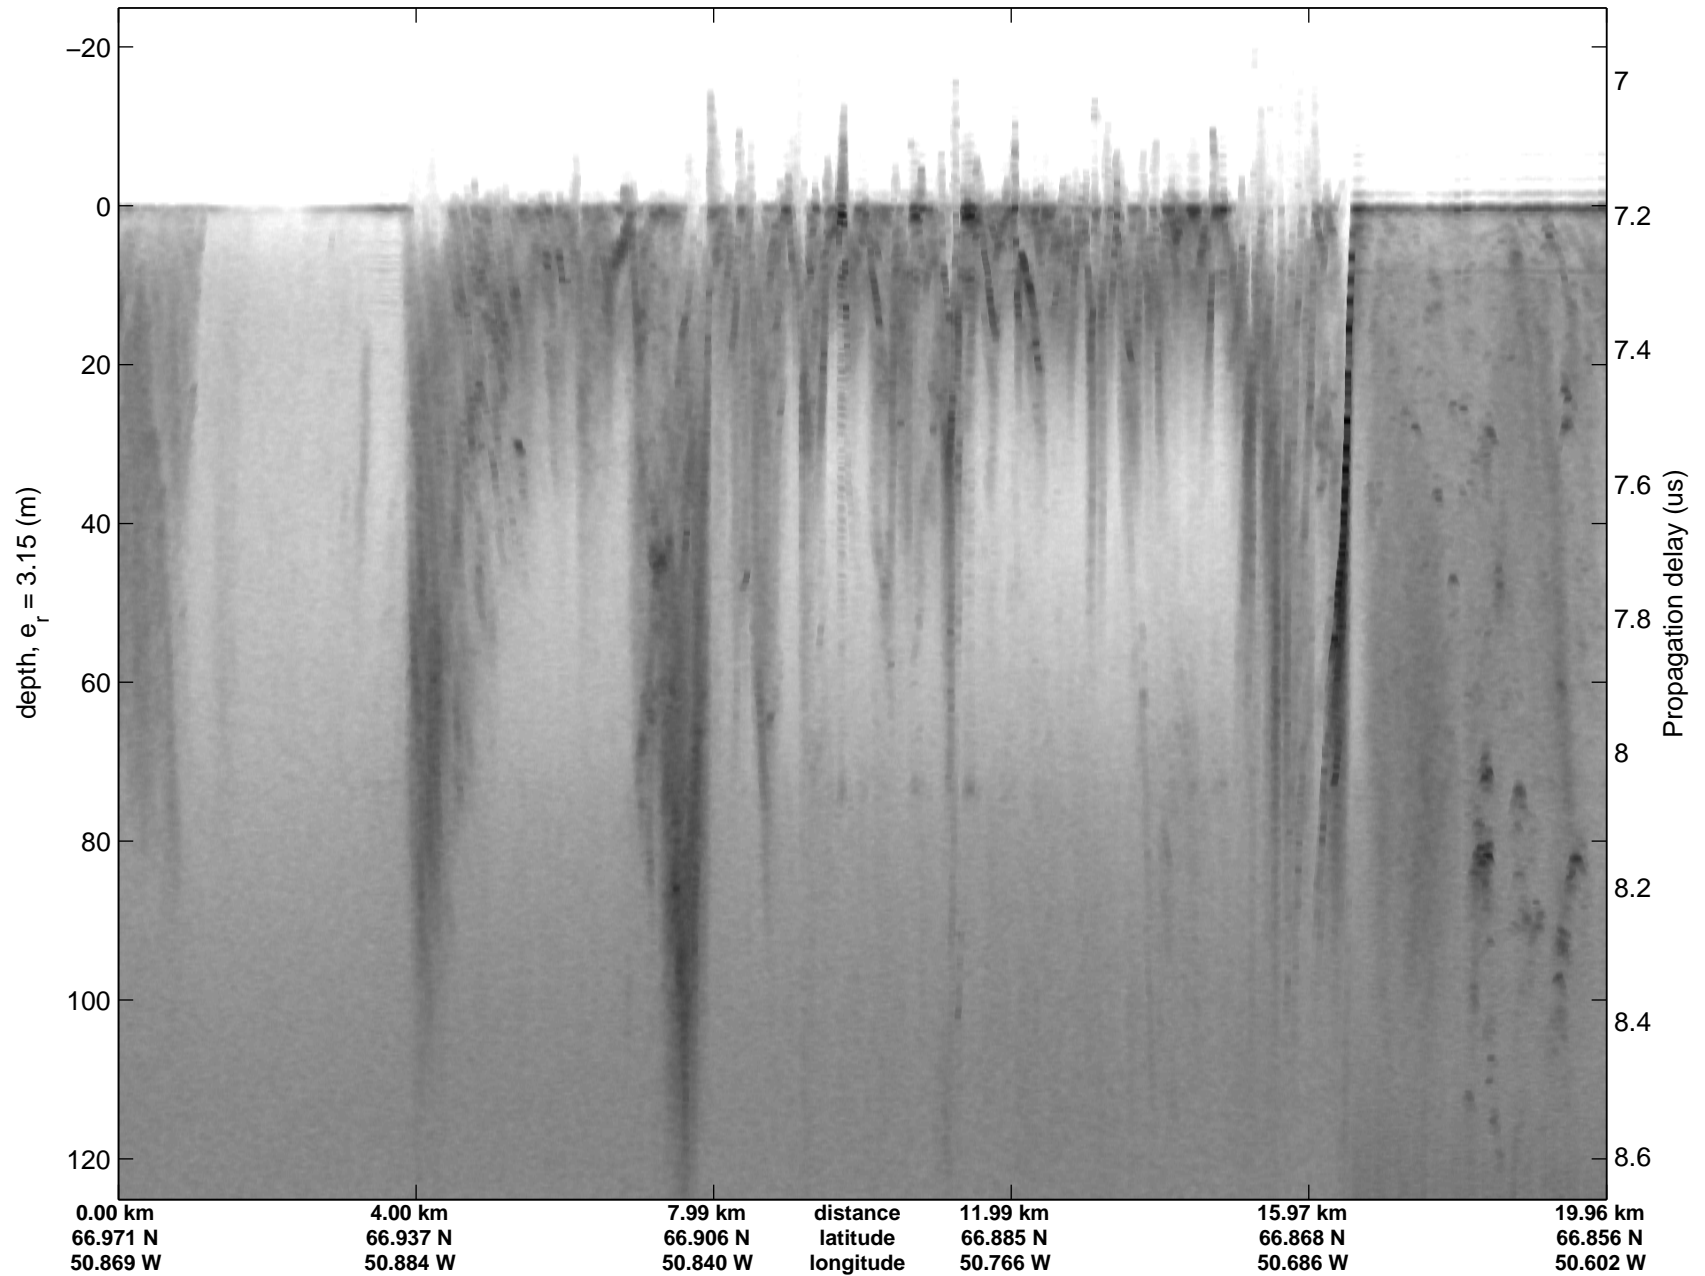

Polar Stereograph 70N/-45E

accum2 2014_Greenland_P3: "Southwest Coastal A" 20140407_01_001: 11:15:41.6 to 11:18:23.0 GPS

accum2 2014_Greenland_P3: "Southwest Coastal A" 20140407_01_001: 11:15:41.6 to 11:18:23.0 GPS

accum2 2014_Greenland_P3: "Southwest Coastal A" 20140407_01_002: 11:18:23.1 to 11:19:51.6 GPS

accum2 2014_Greenland_P3: "Southwest Coastal A" 20140407_01_002: 11:18:23.1 to 11:19:51.6 GPS