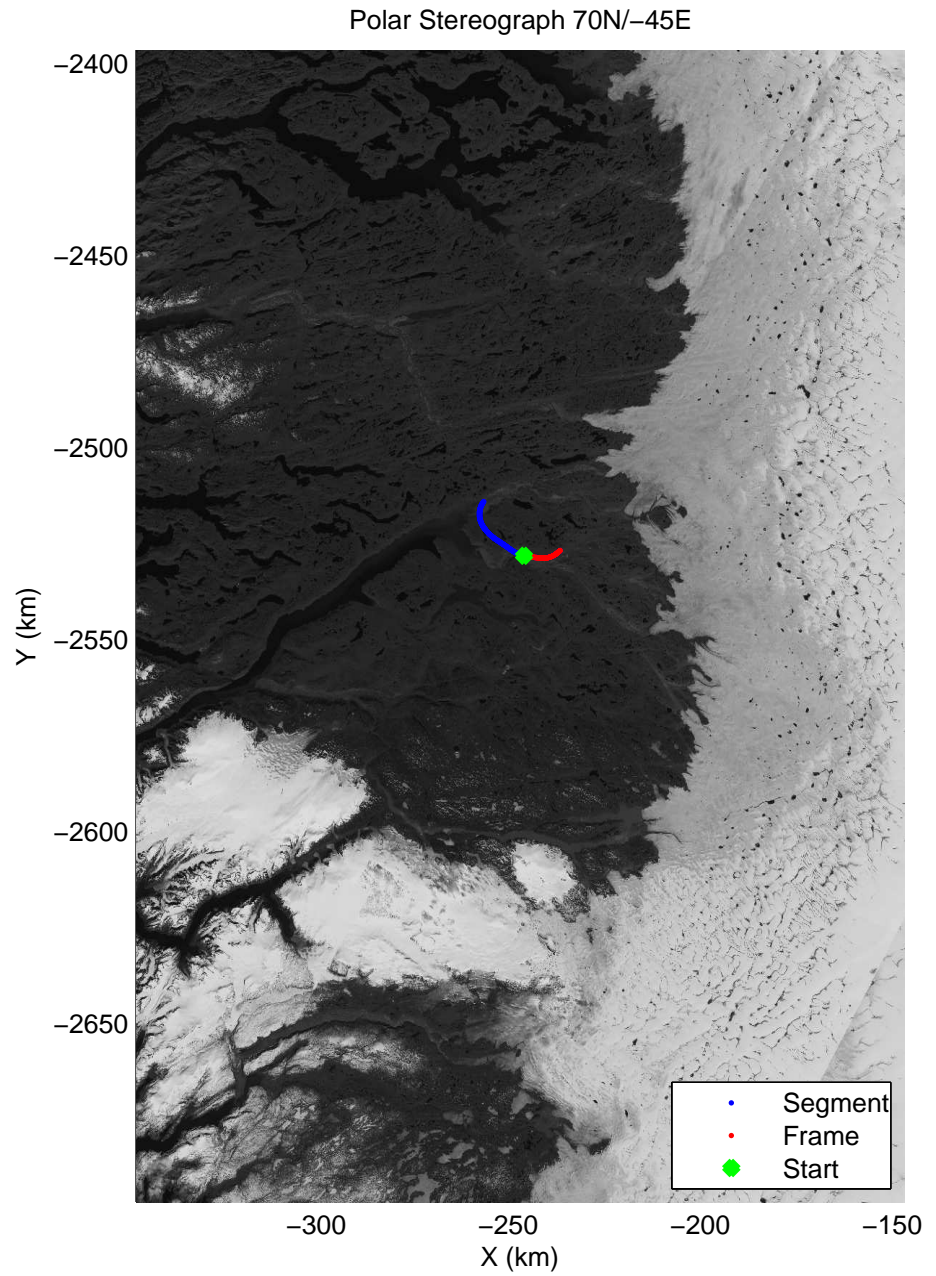

Polar Stereograph 70N/-45E

accum2 2014_Greenland_P3: "Southwest Coastal A" 20140407_01_001: 11:15:41.6 to 11:18:23.0 GPS

accum2 2014_Greenland_P3: "Southwest Coastal A" 20140407_01_001: 11:15:41.6 to 11:18:23.0 GPS

accum2 2014_Greenland_P3: "Southwest Coastal A" 20140407_01_002: 11:18:23.1 to 11:19:51.6 GPS

accum2 2014_Greenland_P3: "Southwest Coastal A" 20140407_01_002: 11:18:23.1 to 11:19:51.6 GPS