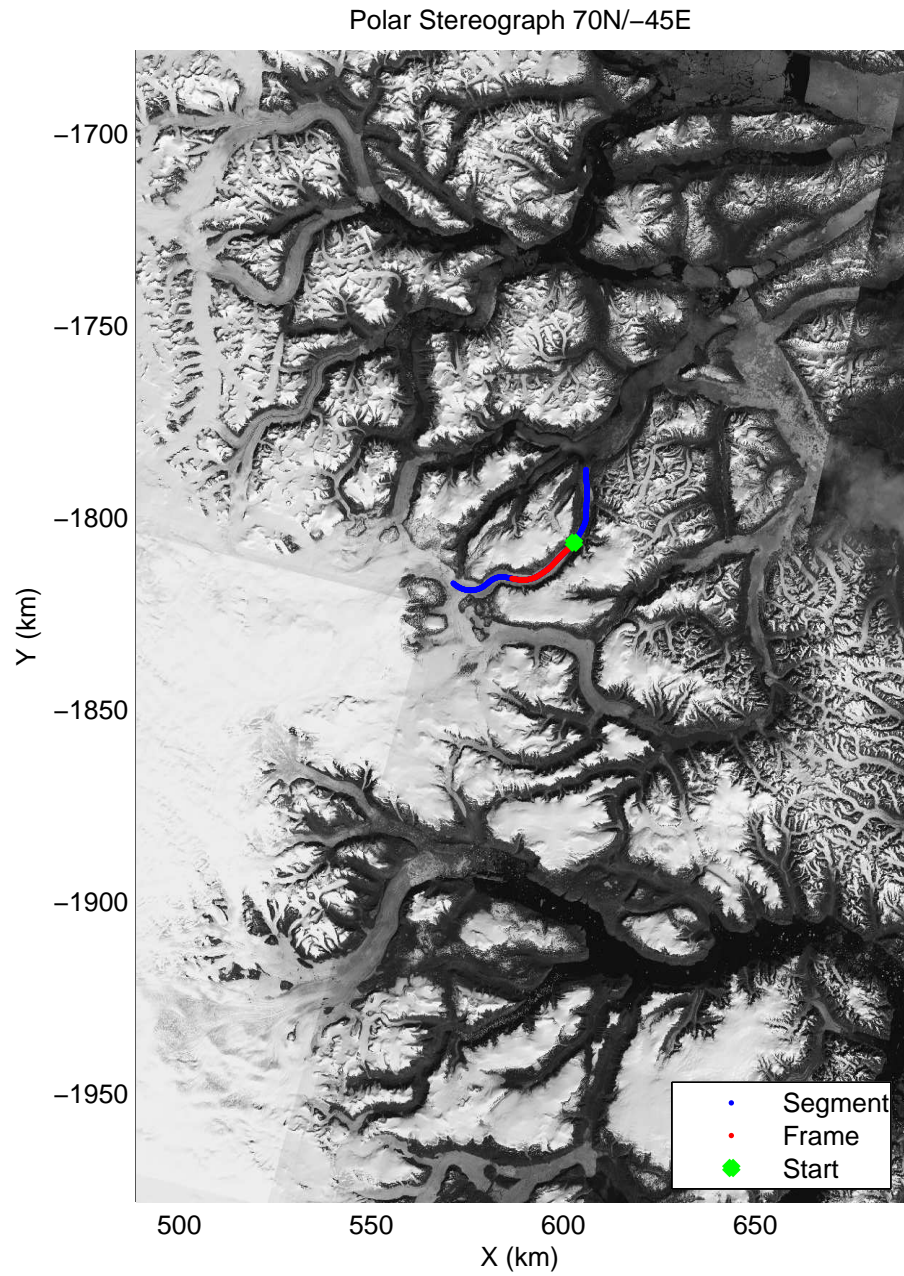

Polar Stereograph 70N/-45E

accum2 2014_Greenland_P3: "East Glaciers" 20140405_07_001: 14:52:15.5 to 14:54:53.2 GPS

accum2 2014_Greenland_P3: "East Glaciers" 20140405_07_001: 14:52:15.5 to 14:54:53.2 GPS

accum2 2014_Greenland_P3: "East Glaciers" 20140405_07_002: 14:54:53.5 to 14:57:24.5 GPS

accum2 2014_Greenland_P3: "East Glaciers" 20140405_07_002: 14:54:53.5 to 14:57:24.5 GPS

accum2 2014_Greenland_P3: "East Glaciers" 20140405_07_003: 14:57:24.7 to 14:59:29.3 GPS

accum2 2014_Greenland_P3: "East Glaciers" 20140405_07_003: 14:57:24.7 to 14:59:29.3 GPS