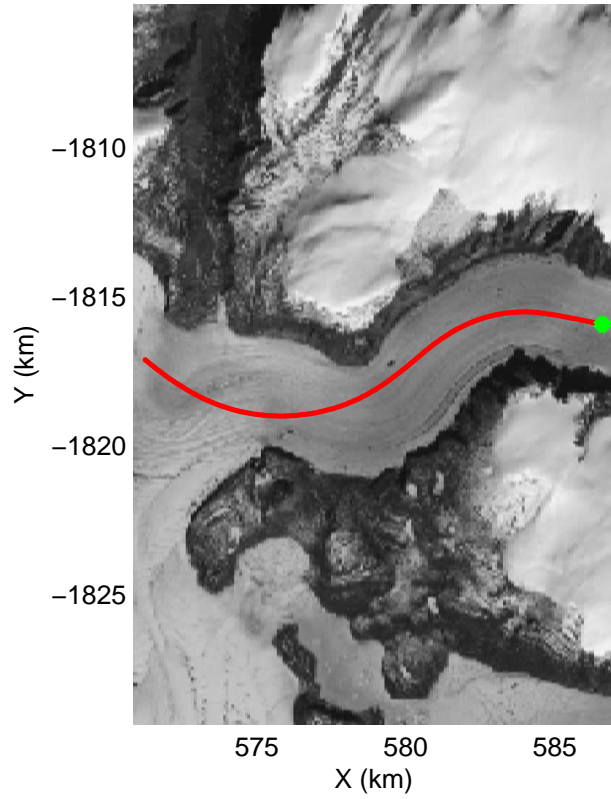

Polar Stereograph 70N/-45E

accum2 2014_Greenland_P3: "East Glaciers" 20140405_07_001: 14:52:15.5 to 14:54:53.2 GPS

accum2 2014_Greenland_P3: "East Glaciers" 20140405_07_001: 14:52:15.5 to 14:54:53.2 GPS

accum2 2014_Greenland_P3: "East Glaciers" 20140405_07_002: 14:54:53.5 to 14:57:24.5 GPS

accum2 2014_Greenland_P3: "East Glaciers" 20140405_07_002: 14:54:53.5 to 14:57:24.5 GPS

accum2 2014_Greenland_P3: "East Glaciers" 20140405_07_003: 14:57:24.7 to 14:59:29.3 GPS

accum2 2014_Greenland_P3: "East Glaciers" 20140405_07_003: 14:57:24.7 to 14:59:29.3 GPS