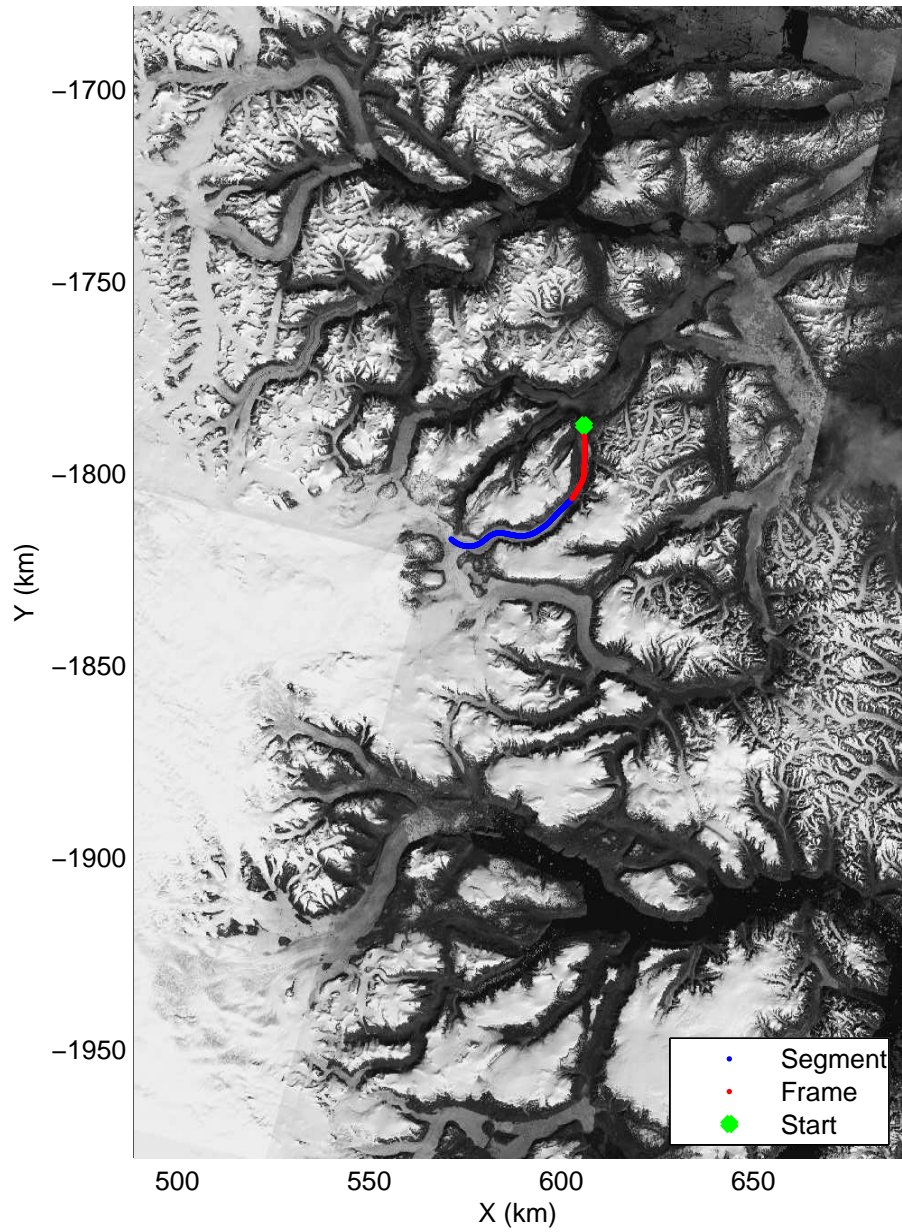

Polar Stereograph 70N/-45E

accum2 2014_Greenland_P3: "East Glaciers" 20140405_07_001: 14:52:15.5 to 14:54:53.2 GPS

accum2 2014_Greenland_P3: "East Glaciers" 20140405_07_001: 14:52:15.5 to 14:54:53.2 GPS

accum2 2014_Greenland_P3: "East Glaciers" 20140405_07_002: 14:54:53.5 to 14:57:24.5 GPS

accum2 2014_Greenland_P3: "East Glaciers" 20140405_07_002: 14:54:53.5 to 14:57:24.5 GPS

accum2 2014_Greenland_P3: "East Glaciers" 20140405_07_003: 14:57:24.7 to 14:59:29.3 GPS

accum2 2014_Greenland_P3: "East Glaciers" 20140405_07_003: 14:57:24.7 to 14:59:29.3 GPS