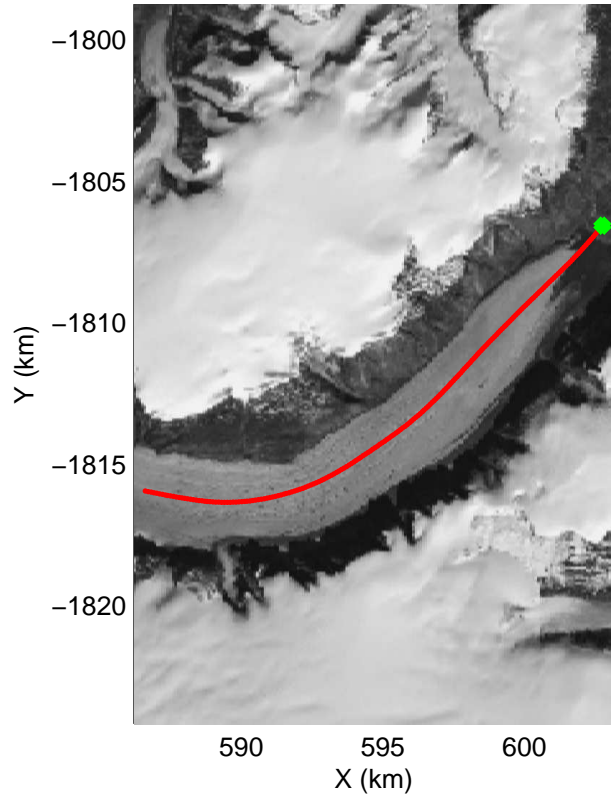

Polar Stereograph 70N/-45E

accum2 2014_Greenland_P3: "East Glaciers" 20140405_07_001: 14:52:15.5 to 14:54:53.2 GPS

accum2 2014_Greenland_P3: "East Glaciers" 20140405_07_001: 14:52:15.5 to 14:54:53.2 GPS

accum2 2014_Greenland_P3: "East Glaciers" 20140405_07_002: 14:54:53.5 to 14:57:24.5 GPS

accum2 2014_Greenland_P3: "East Glaciers" 20140405_07_002: 14:54:53.5 to 14:57:24.5 GPS

accum2 2014_Greenland_P3: "East Glaciers" 20140405_07_003: 14:57:24.7 to 14:59:29.3 GPS

accum2 2014_Greenland_P3: "East Glaciers" 20140405_07_003: 14:57:24.7 to 14:59:29.3 GPS