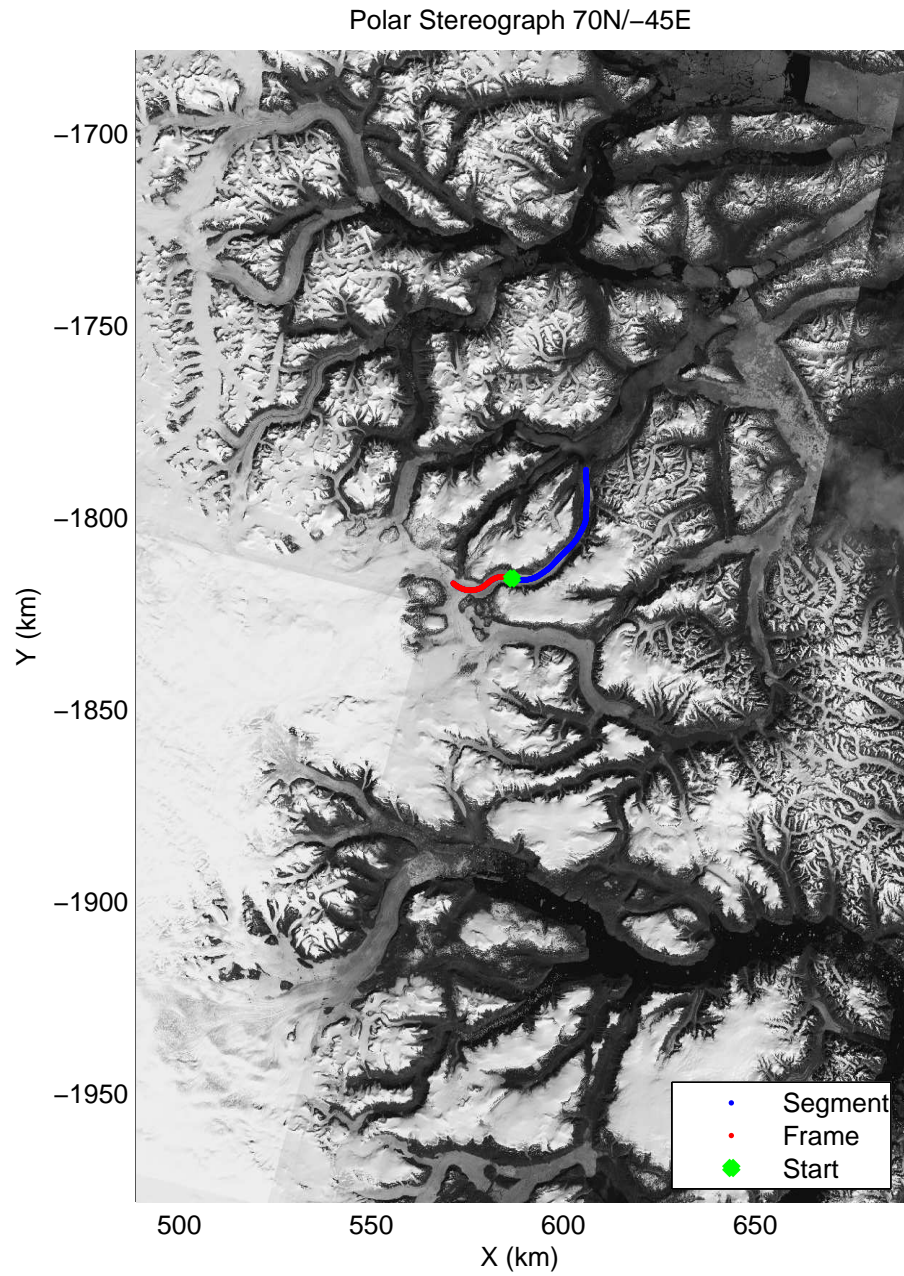

Polar Stereograph 70N/-45E

accum2 2014_Greenland_P3: "East Glaciers" 20140405_07_001: 14:52:15.5 to 14:54:53.2 GPS

accum2 2014_Greenland_P3: "East Glaciers" 20140405_07_001: 14:52:15.5 to 14:54:53.2 GPS

accum2 2014_Greenland_P3: "East Glaciers" 20140405_07_002: 14:54:53.5 to 14:57:24.5 GPS

accum2 2014_Greenland_P3: "East Glaciers" 20140405_07_002: 14:54:53.5 to 14:57:24.5 GPS

accum2 2014_Greenland_P3: "East Glaciers" 20140405_07_003: 14:57:24.7 to 14:59:29.3 GPS

accum2 2014_Greenland_P3: "East Glaciers" 20140405_07_003: 14:57:24.7 to 14:59:29.3 GPS