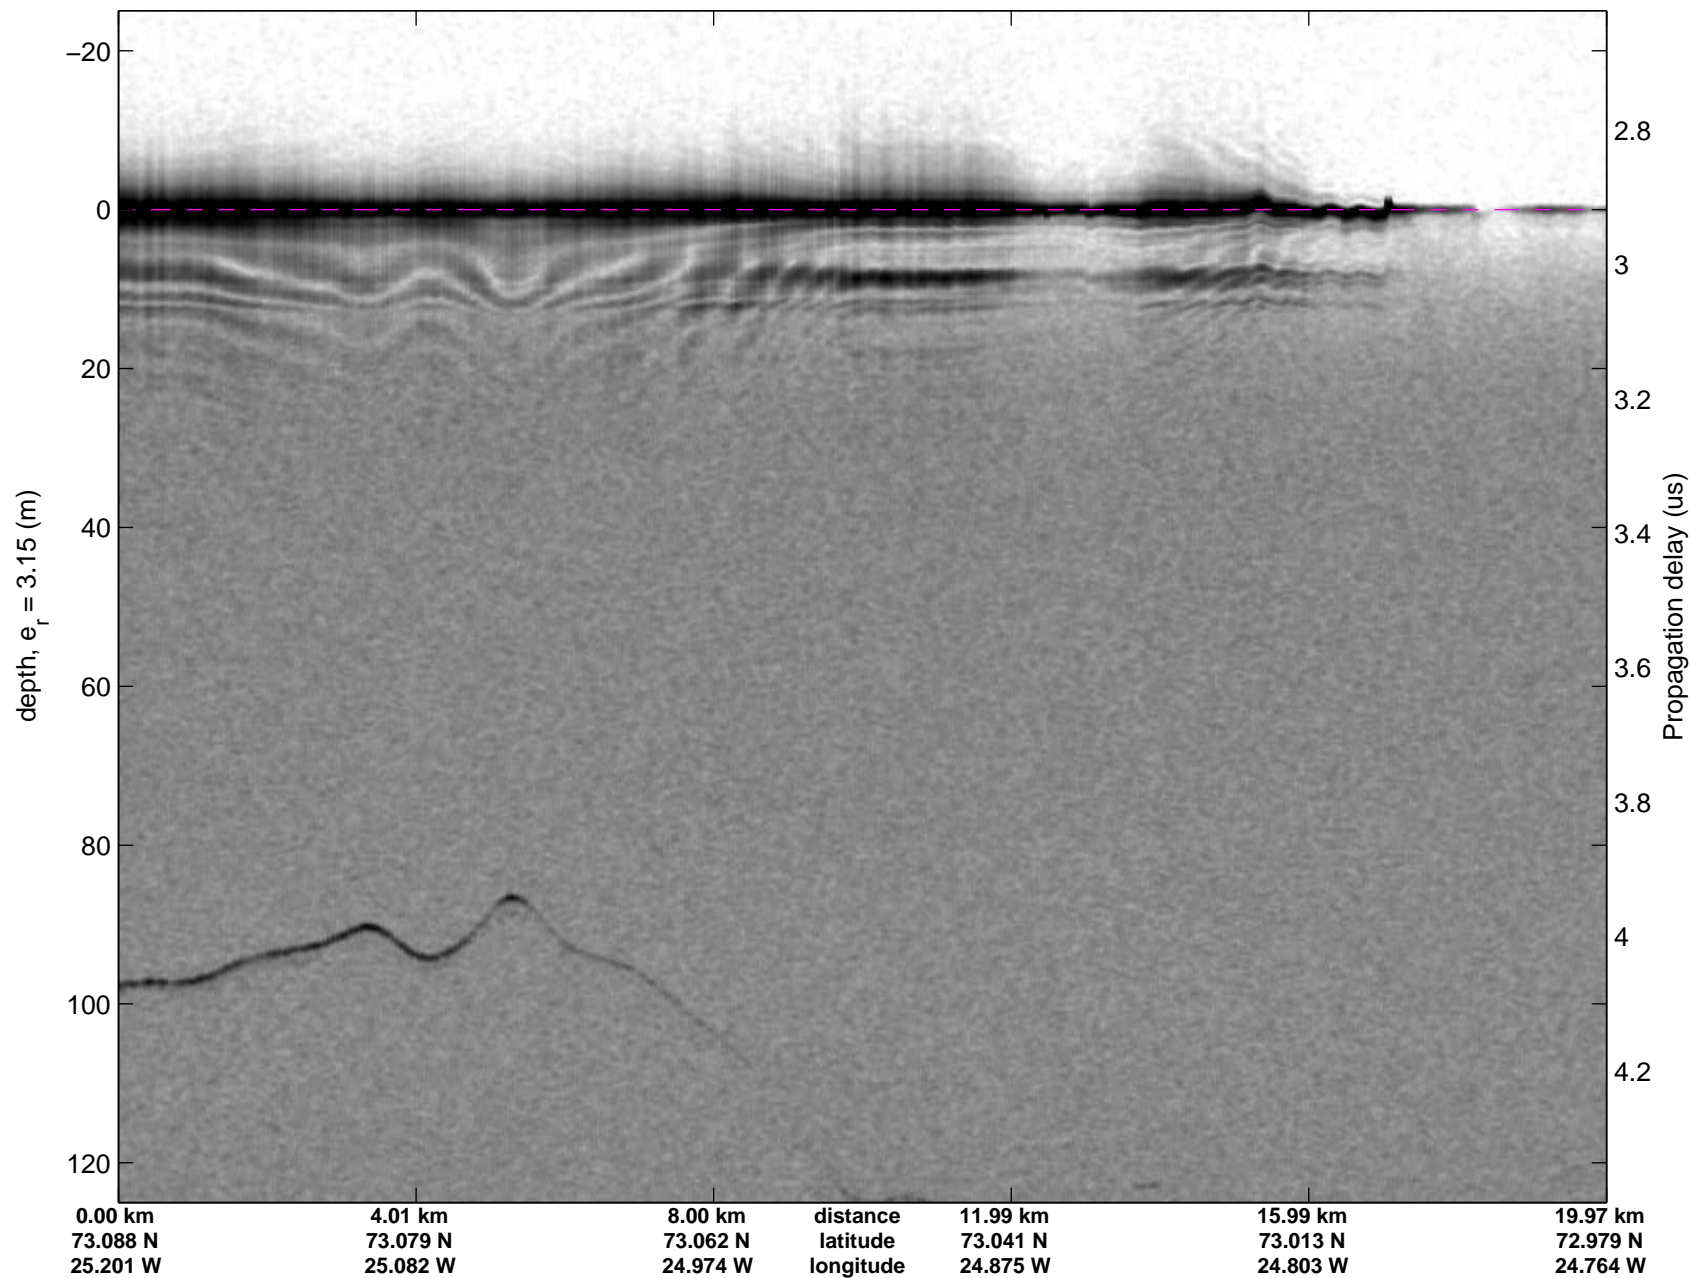

Polar Stereograph 70N/-45E

accum2 2014_Greenland_P3: "East Glaciers" 20140405_06_001: 14:37:46.2 to 14:40:50.9 GPS

accum2 2014_Greenland_P3: "East Glaciers" 20140405_06_001: 14:37:46.2 to 14:40:50.9 GPS

accum2 2014_Greenland_P3: "East Glaciers" 20140405_06_002: 14:40:51.1 to 14:43:52.9 GPS

accum2 2014_Greenland_P3: "East Glaciers" 20140405_06_002: 14:40:51.1 to 14:43:52.9 GPS

accum2 2014_Greenland_P3: "East Glaciers" 20140405_06_003: 14:43:53.1 to 14:47:18.8 GPS

accum2 2014_Greenland_P3: "East Glaciers" 20140405_06_003: 14:43:53.1 to 14:47:18.8 GPS