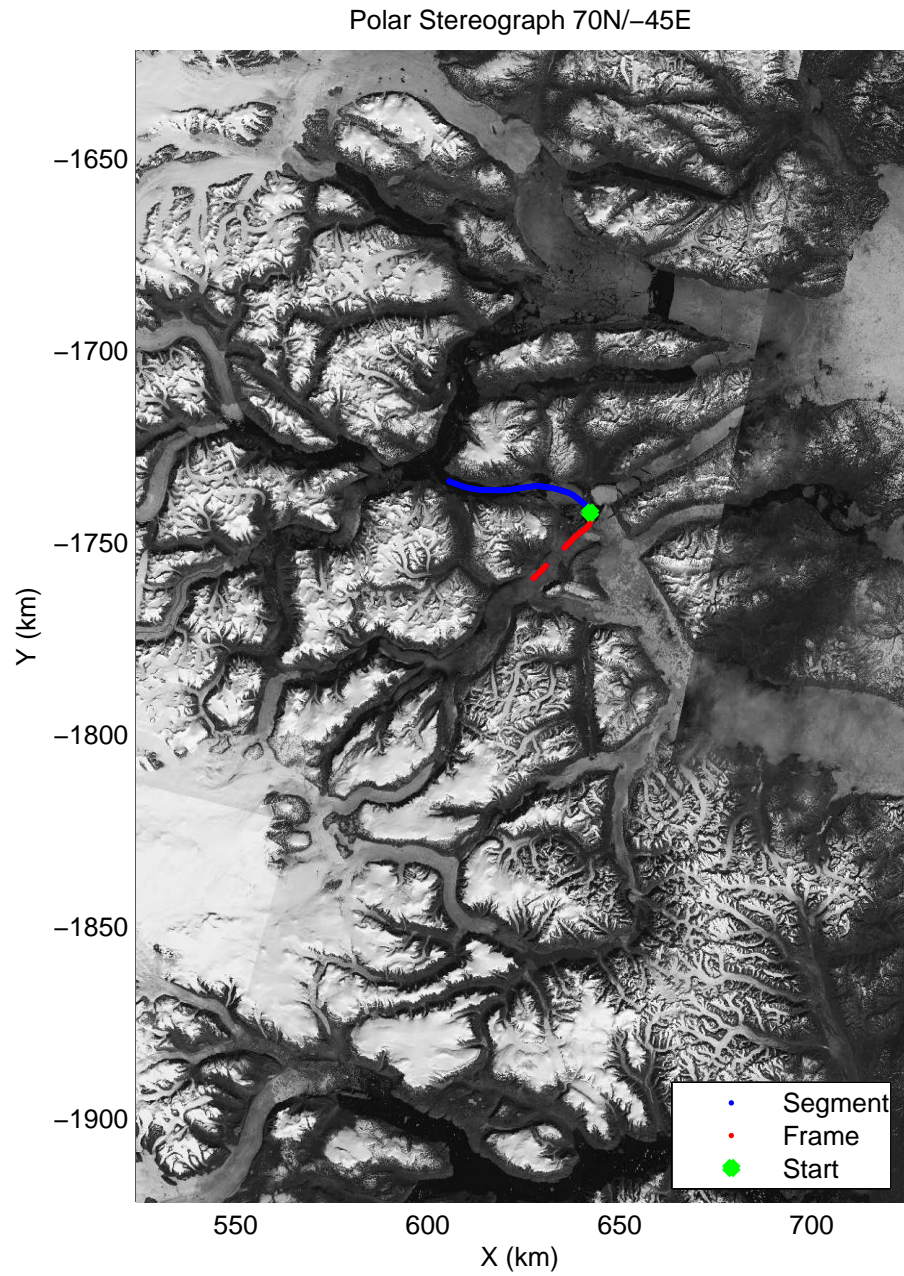

Polar Stereograph 70N/-45E

accum2 2014_Greenland_P3: "East Glaciers" 20140405_06_001: 14:37:46.2 to 14:40:50.9 GPS

accum2 2014_Greenland_P3: "East Glaciers" 20140405_06_001: 14:37:46.2 to 14:40:50.9 GPS

accum2 2014_Greenland_P3: "East Glaciers" 20140405_06_002: 14:40:51.1 to 14:43:52.9 GPS

accum2 2014_Greenland_P3: "East Glaciers" 20140405_06_002: 14:40:51.1 to 14:43:52.9 GPS

accum2 2014_Greenland_P3: "East Glaciers" 20140405_06_003: 14:43:53.1 to 14:47:18.8 GPS

accum2 2014_Greenland_P3: "East Glaciers" 20140405_06_003: 14:43:53.1 to 14:47:18.8 GPS