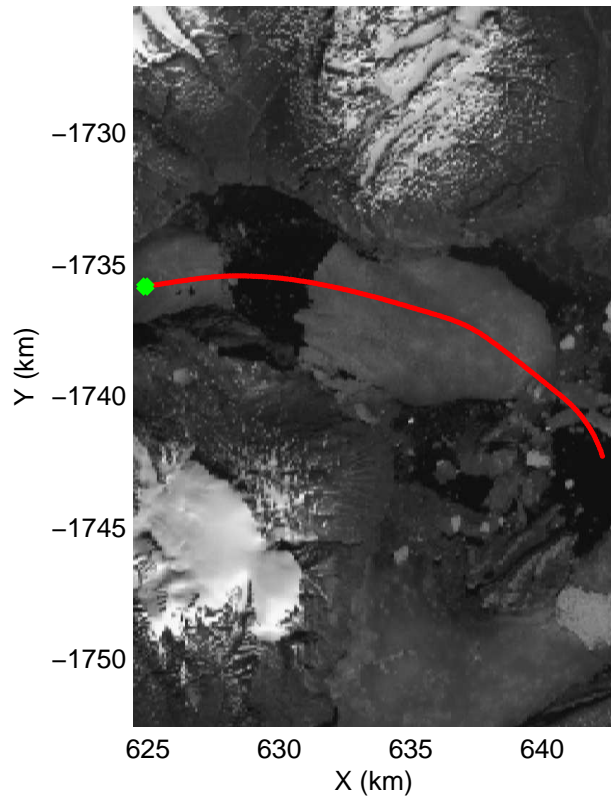

Polar Stereograph 70N/-45E

accum2 2014_Greenland_P3: "East Glaciers" 20140405_06_001: 14:37:46.2 to 14:40:50.9 GPS

accum2 2014_Greenland_P3: "East Glaciers" 20140405_06_001: 14:37:46.2 to 14:40:50.9 GPS

accum2 2014_Greenland_P3: "East Glaciers" 20140405_06_002: 14:40:51.1 to 14:43:52.9 GPS

accum2 2014_Greenland_P3: "East Glaciers" 20140405_06_002: 14:40:51.1 to 14:43:52.9 GPS

accum2 2014_Greenland_P3: "East Glaciers" 20140405_06_003: 14:43:53.1 to 14:47:18.8 GPS

accum2 2014_Greenland_P3: "East Glaciers" 20140405_06_003: 14:43:53.1 to 14:47:18.8 GPS