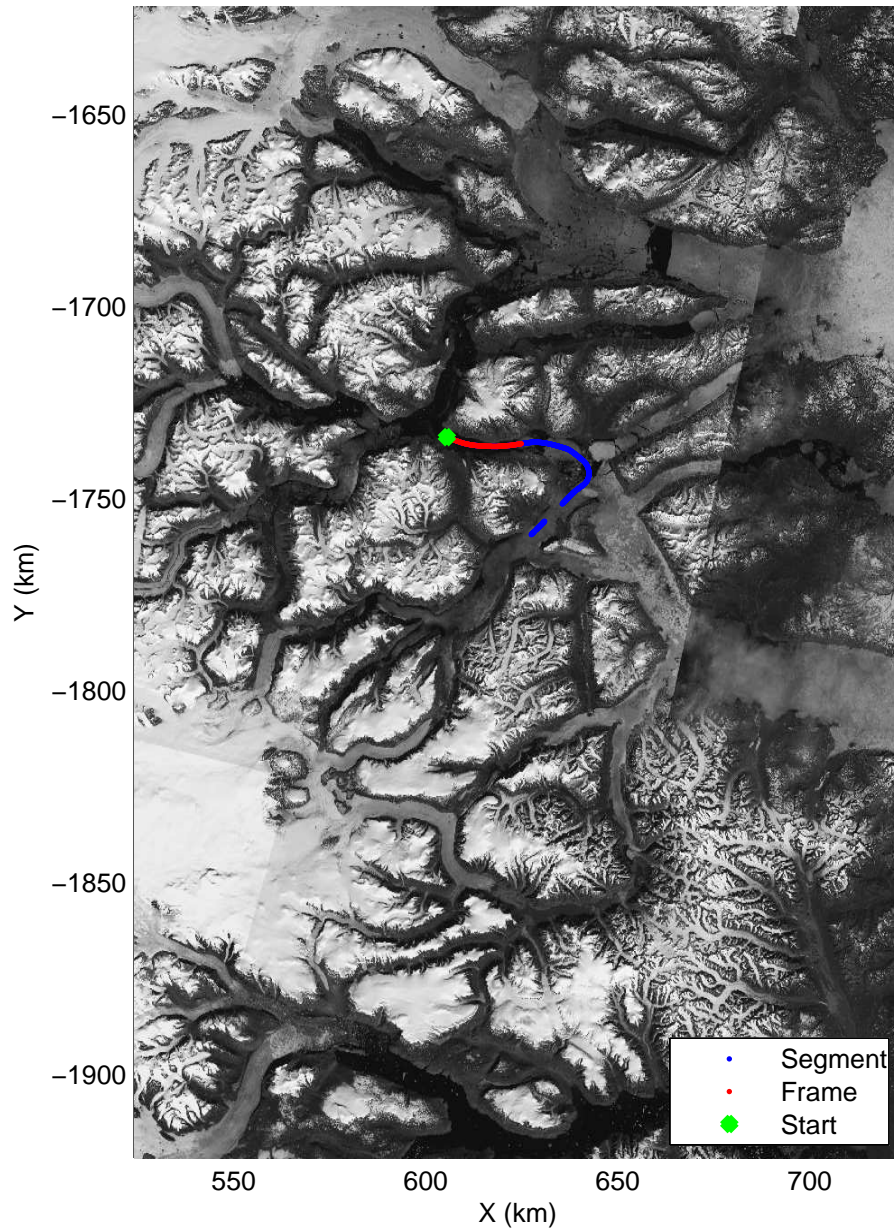

Polar Stereograph 70N/-45E

accum2 2014_Greenland_P3: "East Glaciers" 20140405_06_001: 14:37:46.2 to 14:40:50.9 GPS

accum2 2014_Greenland_P3: "East Glaciers" 20140405_06_001: 14:37:46.2 to 14:40:50.9 GPS

accum2 2014_Greenland_P3: "East Glaciers" 20140405_06_002: 14:40:51.1 to 14:43:52.9 GPS

accum2 2014_Greenland_P3: "East Glaciers" 20140405_06_002: 14:40:51.1 to 14:43:52.9 GPS

accum2 2014_Greenland_P3: "East Glaciers" 20140405_06_003: 14:43:53.1 to 14:47:18.8 GPS

accum2 2014_Greenland_P3: "East Glaciers" 20140405_06_003: 14:43:53.1 to 14:47:18.8 GPS