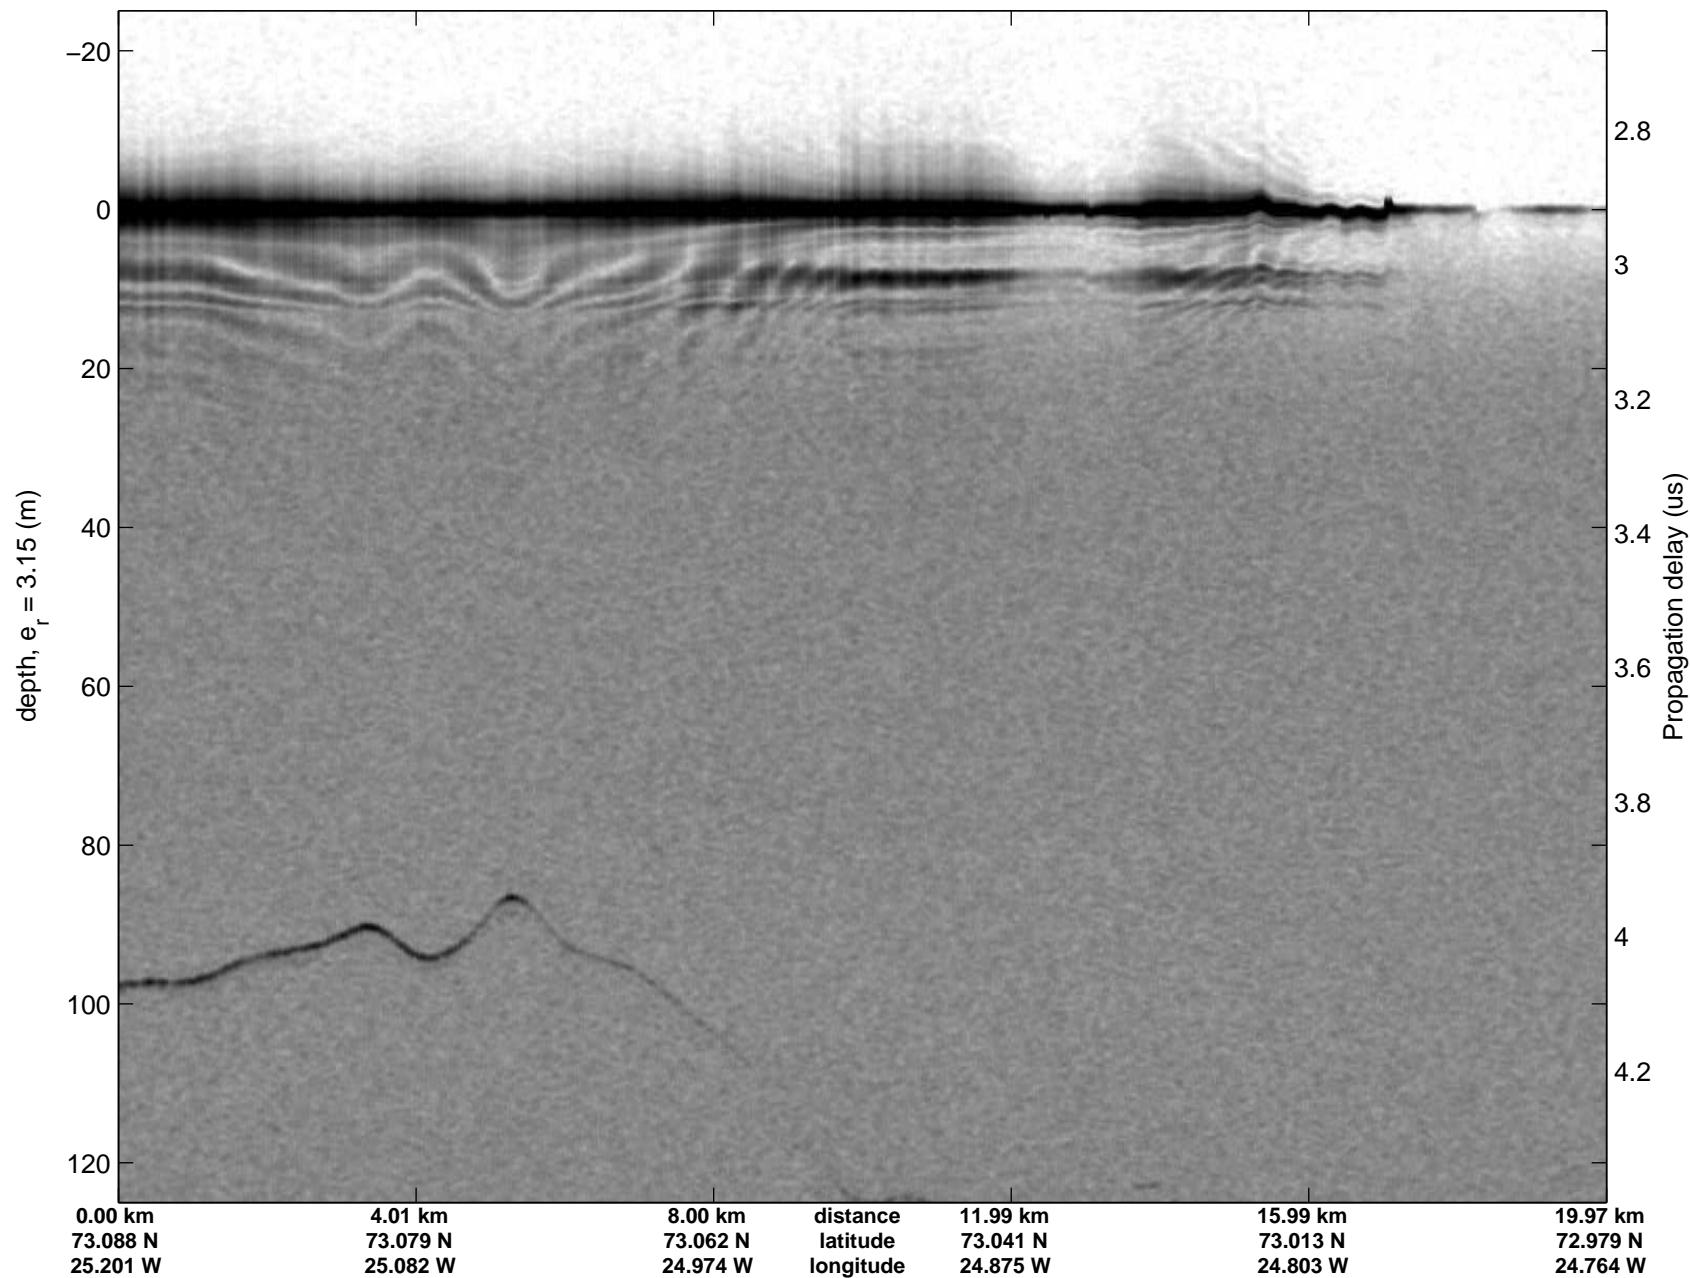

Polar Stereograph 70N/-45E

accum2 2014_Greenland_P3: "East Glaciers" 20140405_06_001: 14:37:46.2 to 14:40:50.9 GPS

accum2 2014_Greenland_P3: "East Glaciers" 20140405_06_001: 14:37:46.2 to 14:40:50.9 GPS

accum2 2014_Greenland_P3: "East Glaciers" 20140405_06_002: 14:40:51.1 to 14:43:52.9 GPS

accum2 2014_Greenland_P3: "East Glaciers" 20140405_06_002: 14:40:51.1 to 14:43:52.9 GPS

accum2 2014_Greenland_P3: "East Glaciers" 20140405_06_003: 14:43:53.1 to 14:47:18.8 GPS

accum2 2014_Greenland_P3: "East Glaciers" 20140405_06_003: 14:43:53.1 to 14:47:18.8 GPS