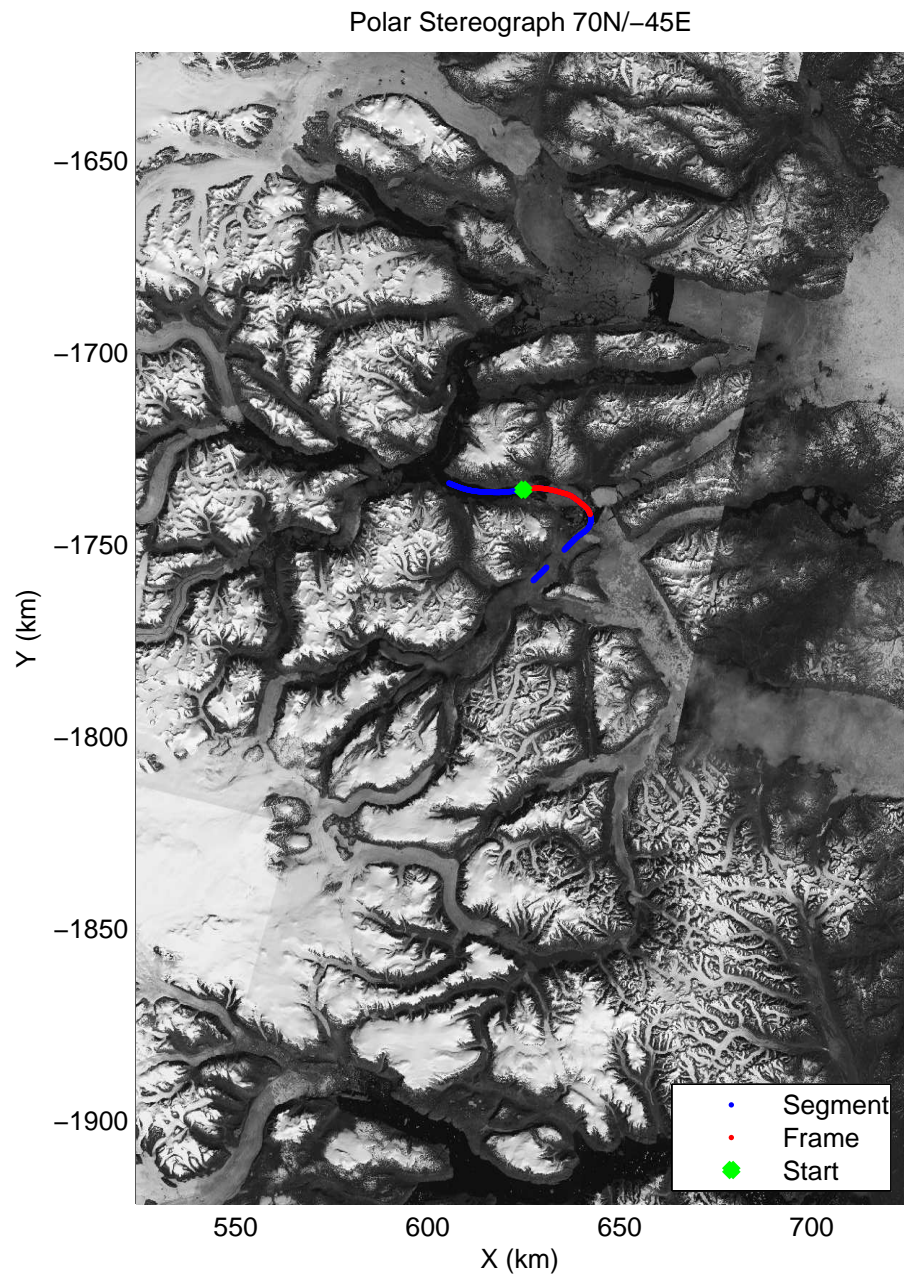

Polar Stereograph 70N/-45E

accum2 2014_Greenland_P3: "East Glaciers" 20140405_06_001: 14:37:46.2 to 14:40:50.9 GPS

accum2 2014_Greenland_P3: "East Glaciers" 20140405_06_001: 14:37:46.2 to 14:40:50.9 GPS

accum2 2014_Greenland_P3: "East Glaciers" 20140405_06_002: 14:40:51.1 to 14:43:52.9 GPS

accum2 2014_Greenland_P3: "East Glaciers" 20140405_06_002: 14:40:51.1 to 14:43:52.9 GPS

accum2 2014_Greenland_P3: "East Glaciers" 20140405_06_003: 14:43:53.1 to 14:47:18.8 GPS

accum2 2014_Greenland_P3: "East Glaciers" 20140405_06_003: 14:43:53.1 to 14:47:18.8 GPS