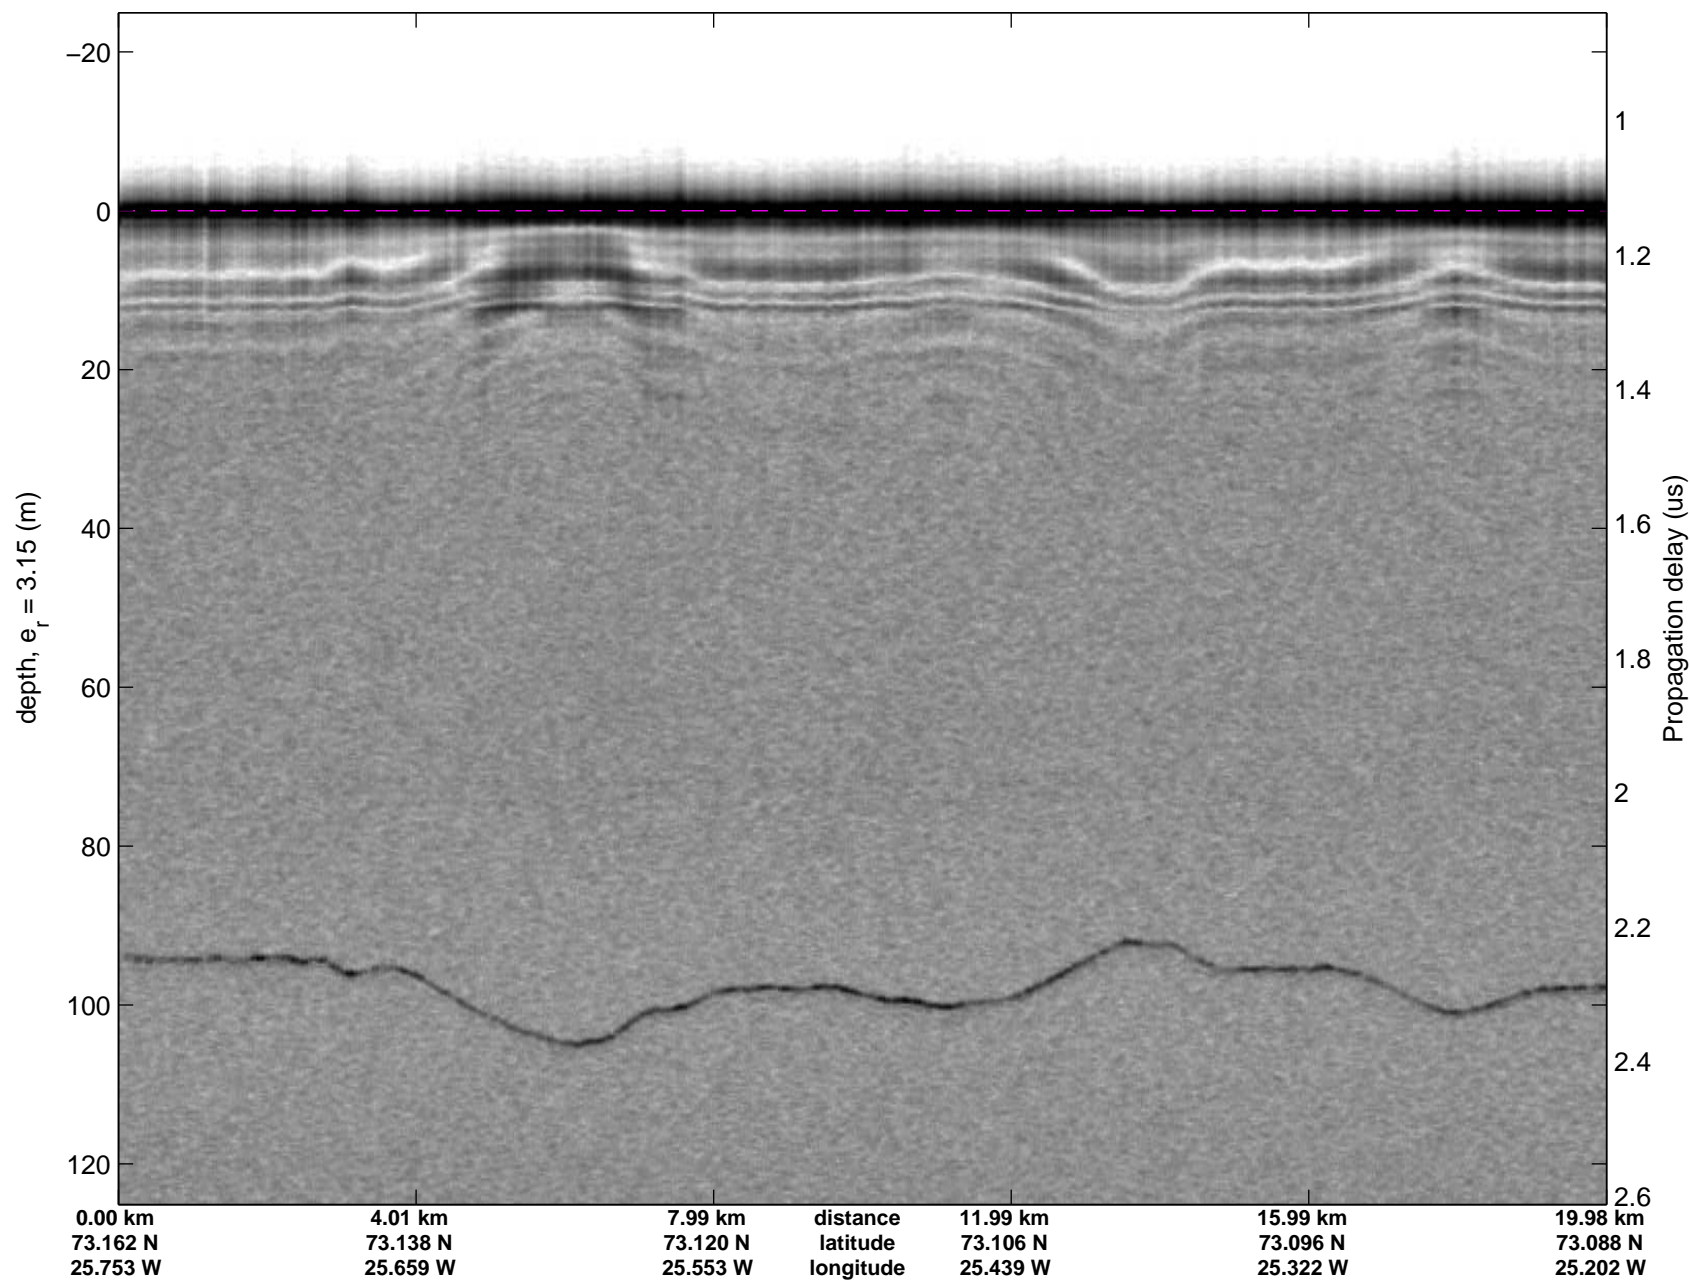

Polar Stereograph 70N/-45E

accum2 2014_Greenland_P3: "East Glaciers" 20140405_06_001: 14:37:46.2 to 14:40:50.9 GPS

accum2 2014_Greenland_P3: "East Glaciers" 20140405_06_001: 14:37:46.2 to 14:40:50.9 GPS

accum2 2014_Greenland_P3: "East Glaciers" 20140405_06_002: 14:40:51.1 to 14:43:52.9 GPS

accum2 2014_Greenland_P3: "East Glaciers" 20140405_06_002: 14:40:51.1 to 14:43:52.9 GPS

accum2 2014_Greenland_P3: "East Glaciers" 20140405_06_003: 14:43:53.1 to 14:47:18.8 GPS

accum2 2014_Greenland_P3: "East Glaciers" 20140405_06_003: 14:43:53.1 to 14:47:18.8 GPS