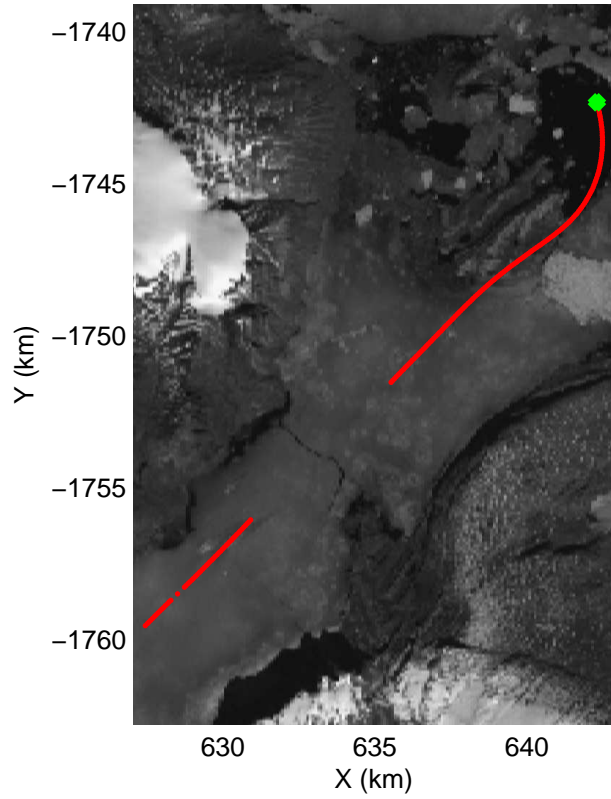

Polar Stereograph 70N/-45E

accum2 2014_Greenland_P3: "East Glaciers" 20140405_06_001: 14:37:46.2 to 14:40:50.9 GPS

accum2 2014_Greenland_P3: "East Glaciers" 20140405_06_001: 14:37:46.2 to 14:40:50.9 GPS

accum2 2014_Greenland_P3: "East Glaciers" 20140405_06_002: 14:40:51.1 to 14:43:52.9 GPS

accum2 2014_Greenland_P3: "East Glaciers" 20140405_06_002: 14:40:51.1 to 14:43:52.9 GPS

accum2 2014_Greenland_P3: "East Glaciers" 20140405_06_003: 14:43:53.1 to 14:47:18.8 GPS

accum2 2014_Greenland_P3: "East Glaciers" 20140405_06_003: 14:43:53.1 to 14:47:18.8 GPS