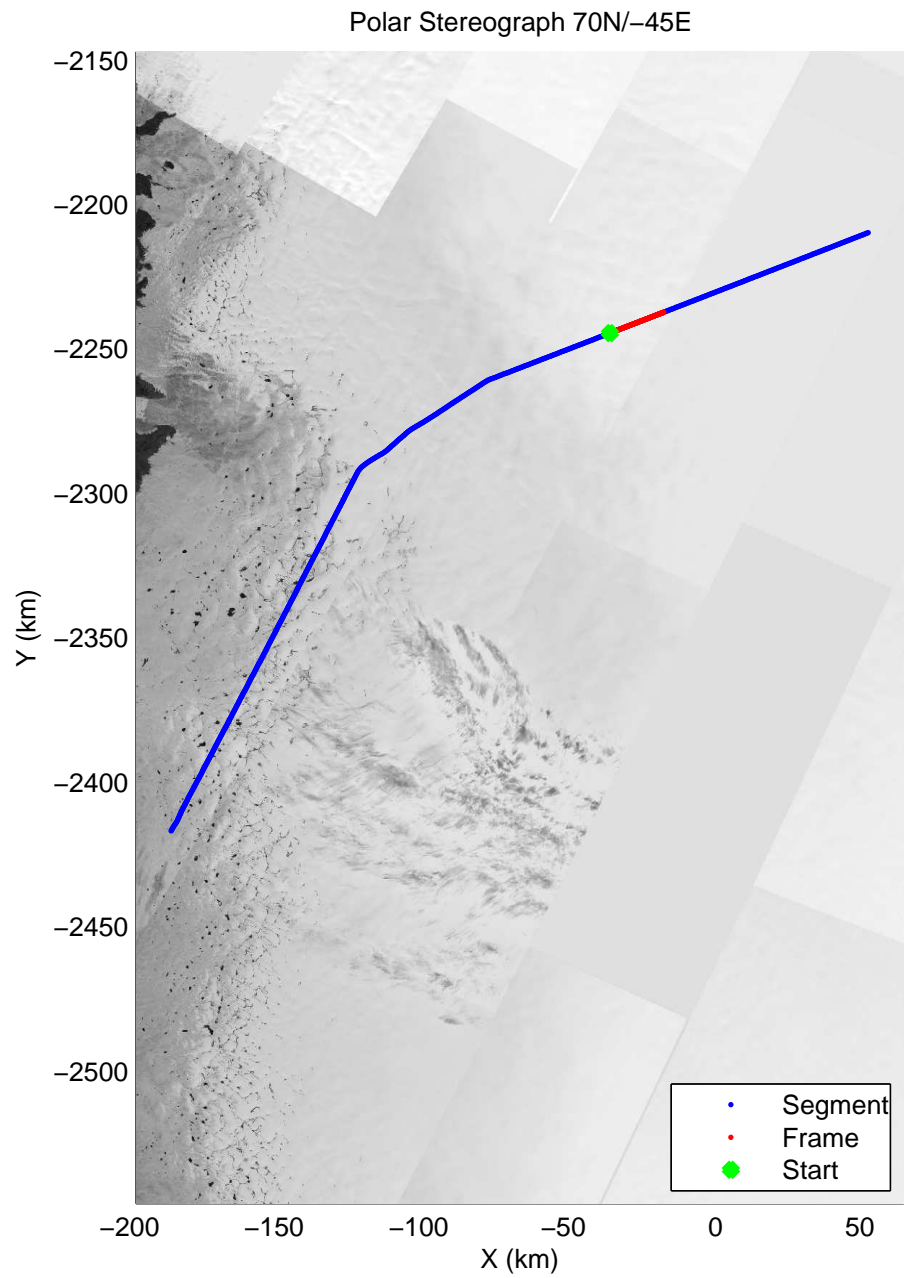

accum2 2014\_Greenland\_P3: "East Glaciers" 20140405\_02\_011: 11:41:46.2 to 11:44:19.4 GPS

accum2 2014\_Greenland\_P3: "East Glaciers" 20140405\_02\_012: 11:44:19.6 to 11:46:58.2 GPS

accum2 2014\_Greenland\_P3: "East Glaciers" 20140405\_02\_012: 11:44:19.6 to 11:46:58.2 GPS