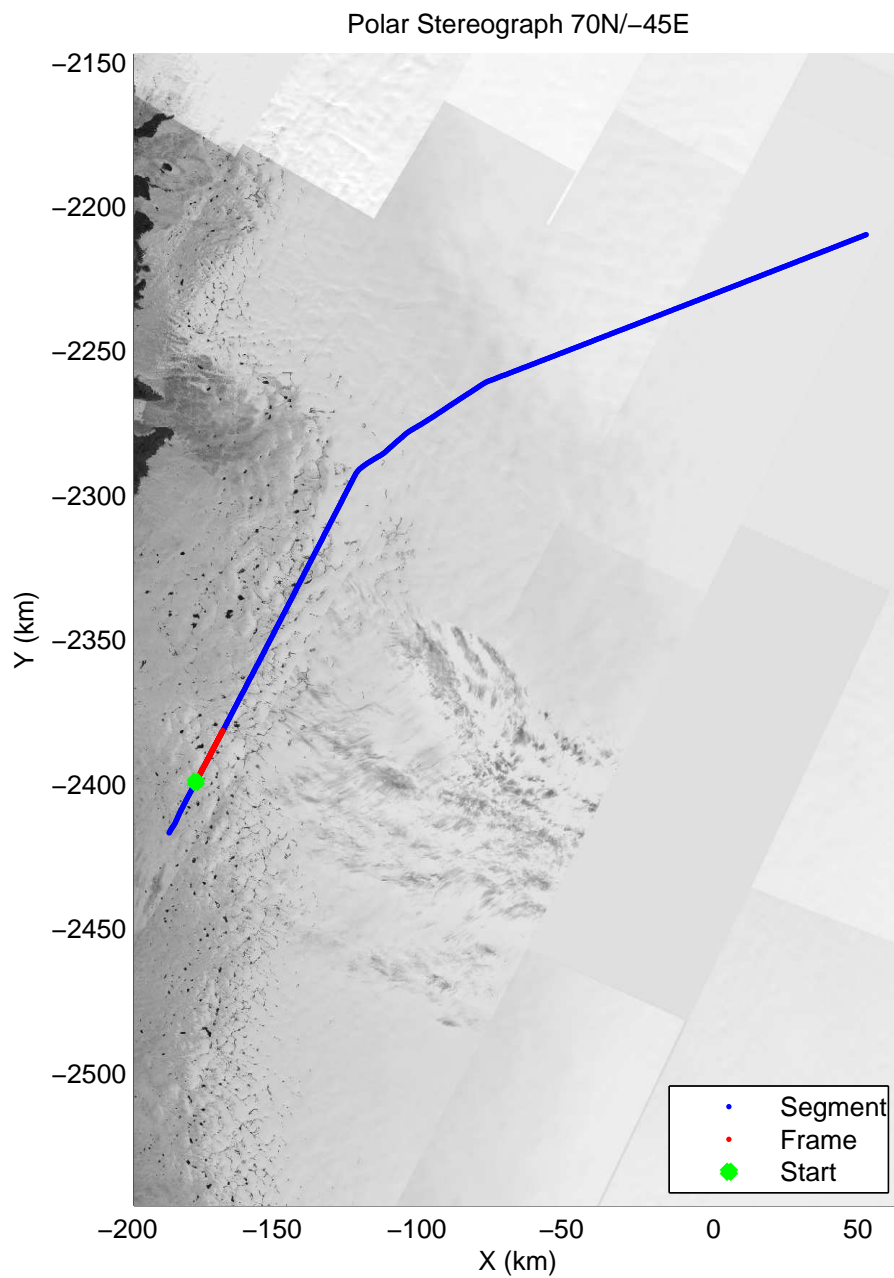

accum2 2014\_Greenland\_P3: "East Glaciers" 20140405\_02\_001: 11:15:22.5 to 11:18:05.2 GPS

accum2 2014\_Greenland\_P3: "East Glaciers" 20140405\_02\_001: 11:15:22.5 to 11:18:05.2 GPS

accum2 2014\_Greenland\_P3: "East Glaciers" 20140405\_02\_002: 11:18:05.4 to 11:20:46.6 GPS