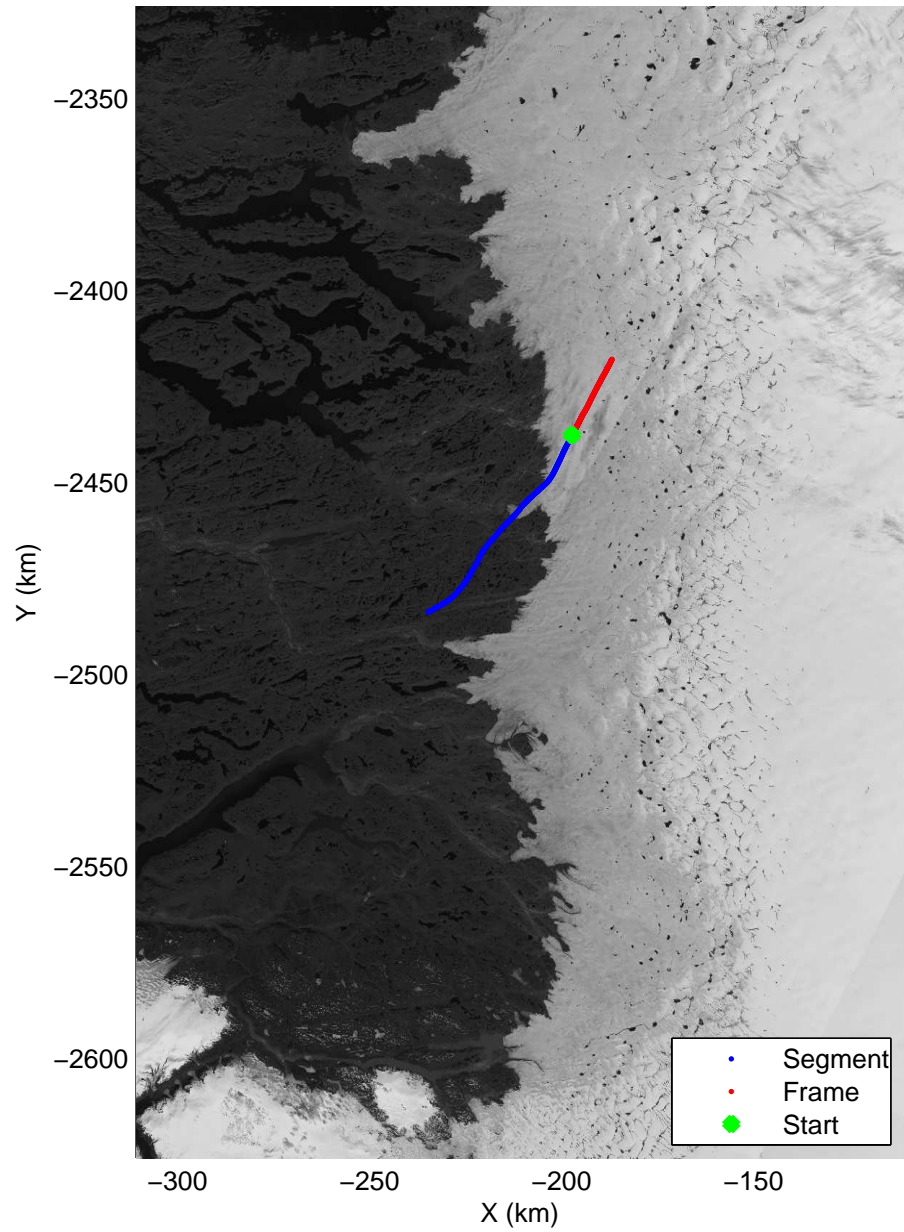

Polar Stereograph 70N/-45E

accum2 2014\_Greenland\_P3: "East Glaciers" 20140405\_01\_003: 11:09:21.8 to 11:12:08.1 GPS

accum2 2014\_Greenland\_P3: "East Glaciers" 20140405\_01\_003: 11:09:21.8 to 11:12:08.1 GPS

Polar Stereograph 70N/-45E

accum2 2014\_Greenland\_P3: "East Glaciers" 20140405\_01\_004: 11:12:08.2 to 11:15:13.3 GPS

accum2 2014\_Greenland\_P3: "East Glaciers" 20140405\_01\_004: 11:12:08.2 to 11:15:13.3 GPS