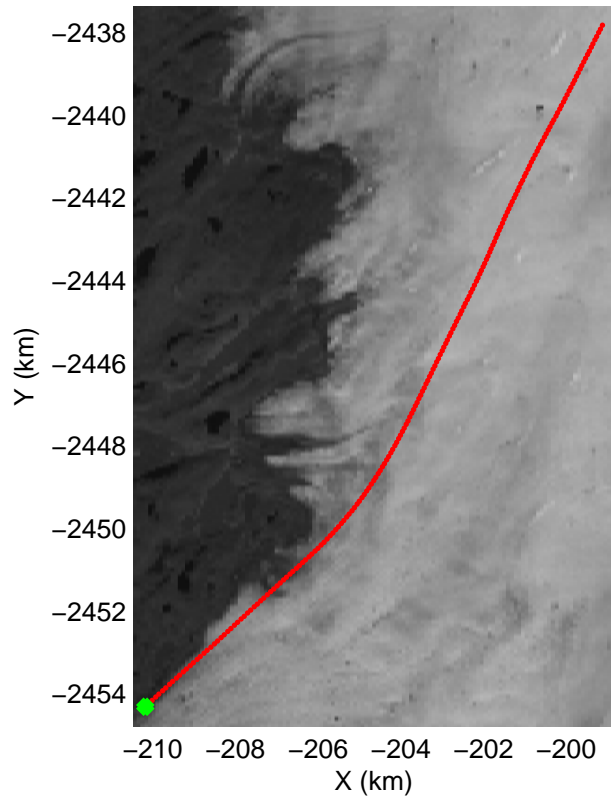

Polar Stereograph 70N/-45E

accum2 2014\_Greenland\_P3: "East Glaciers" 20140405\_01\_002: 11:06:50.7 to 11:09:21.6 GPS

accum2 2014\_Greenland\_P3: "East Glaciers" 20140405\_01\_002: 11:06:50.7 to 11:09:21.6 GPS