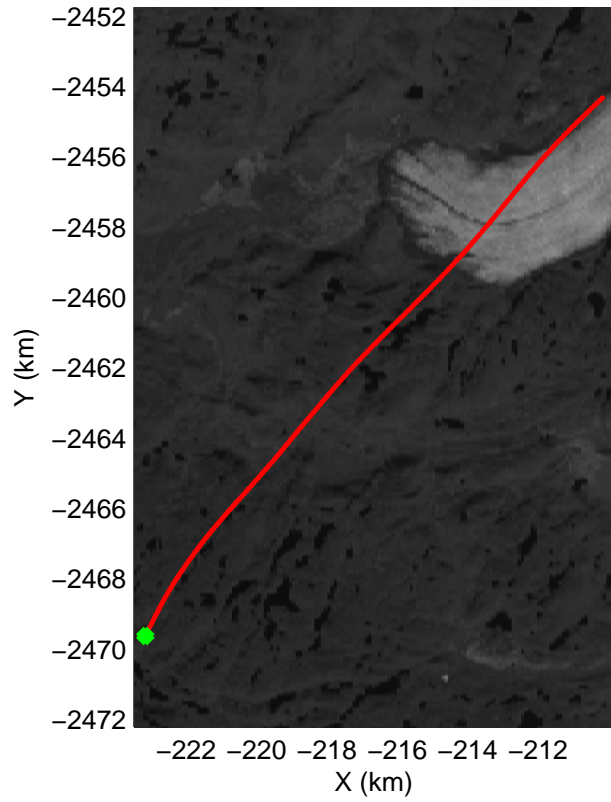

Polar Stereograph 70N/-45E

accum2 2014\_Greenland\_P3: "East Glaciers" 20140405\_01\_001: 11:04:04.6 to 11:06:50.5 GPS

accum2 2014\_Greenland\_P3: "East Glaciers" 20140405\_01\_001: 11:04:04.6 to 11:06:50.5 GPS

Polar Stereograph 70N/-45E

accum2 2014\_Greenland\_P3: "East Glaciers" 20140405\_01\_002: 11:06:50.7 to 11:09:21.6 GPS

accum2 2014\_Greenland\_P3: "East Glaciers" 20140405\_01\_002: 11:06:50.7 to 11:09:21.6 GPS

Polar Stereograph 70N/-45E

accum2 2014\_Greenland\_P3: "East Glaciers" 20140405\_01\_003: 11:09:21.8 to 11:12:08.1 GPS

accum2 2014\_Greenland\_P3: "East Glaciers" 20140405\_01\_003: 11:09:21.8 to 11:12:08.1 GPS

Polar Stereograph 70N/-45E

accum2 2014\_Greenland\_P3: "East Glaciers" 20140405\_01\_004: 11:12:08.2 to 11:15:13.3 GPS

accum2 2014\_Greenland\_P3: "East Glaciers" 20140405\_01\_004: 11:12:08.2 to 11:15:13.3 GPS