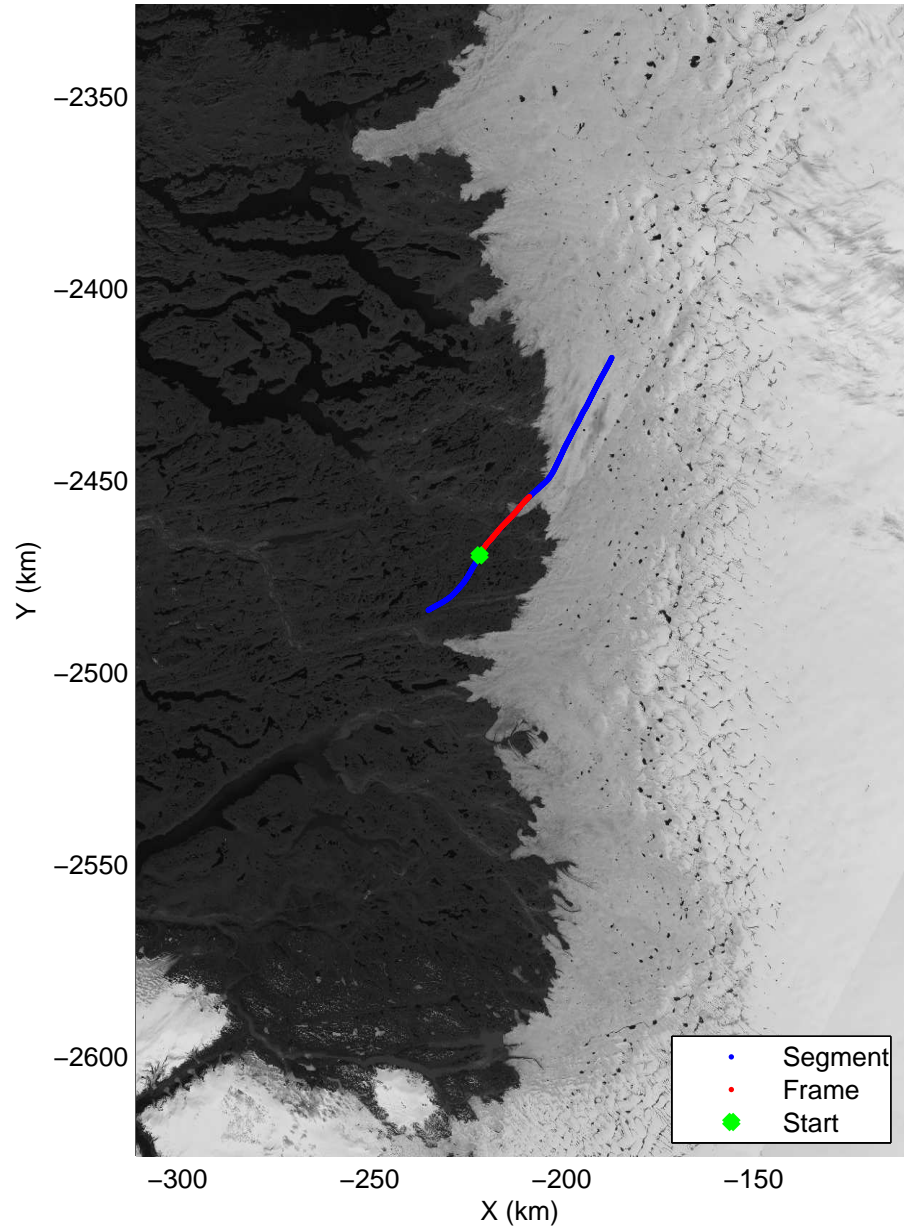

Polar Stereograph 70N/-45E

accum2 2014\_Greenland\_P3: "East Glaciers" 20140405\_01\_001: 11:04:04.6 to 11:06:50.5 GPS

accum2 2014\_Greenland\_P3: "East Glaciers" 20140405\_01\_001: 11:04:04.6 to 11:06:50.5 GPS

Polar Stereograph 70N/-45E

accum2 2014\_Greenland\_P3: "East Glaciers" 20140405\_01\_002: 11:06:50.7 to 11:09:21.6 GPS

accum2 2014\_Greenland\_P3: "East Glaciers" 20140405\_01\_002: 11:06:50.7 to 11:09:21.6 GPS

Polar Stereograph 70N/-45E

accum2 2014\_Greenland\_P3: "East Glaciers" 20140405\_01\_003: 11:09:21.8 to 11:12:08.1 GPS

accum2 2014\_Greenland\_P3: "East Glaciers" 20140405\_01\_003: 11:09:21.8 to 11:12:08.1 GPS

Polar Stereograph 70N/-45E

accum2 2014\_Greenland\_P3: "East Glaciers" 20140405\_01\_004: 11:12:08.2 to 11:15:13.3 GPS

accum2 2014\_Greenland\_P3: "East Glaciers" 20140405\_01\_004: 11:12:08.2 to 11:15:13.3 GPS