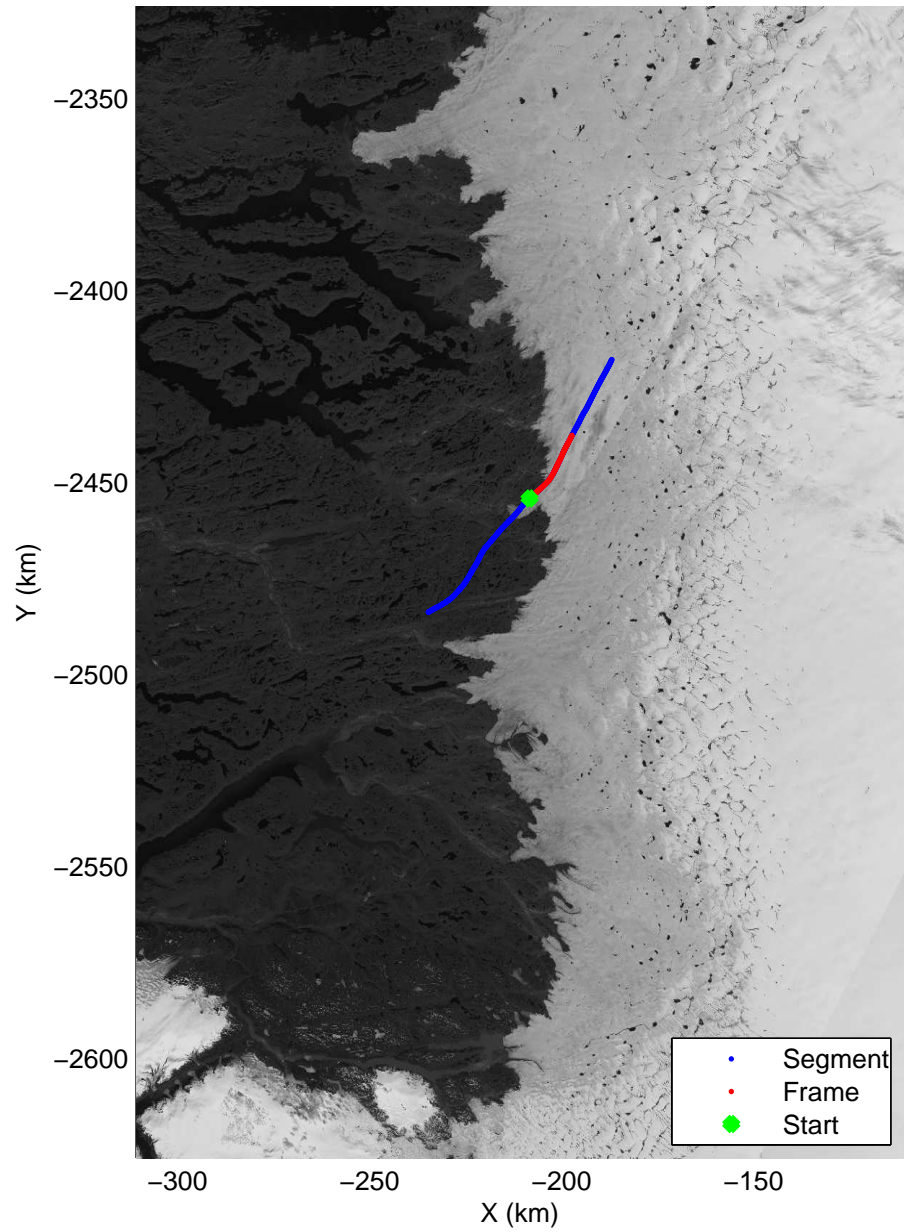

Polar Stereograph 70N/-45E

accum2 2014\_Greenland\_P3: "East Glaciers" 20140405\_01\_001: 11:04:04.6 to 11:06:50.5 GPS

accum2 2014\_Greenland\_P3: "East Glaciers" 20140405\_01\_001: 11:04:04.6 to 11:06:50.5 GPS

Polar Stereograph 70N/-45E

accum2 2014\_Greenland\_P3: "East Glaciers" 20140405\_01\_002: 11:06:50.7 to 11:09:21.6 GPS

accum2 2014\_Greenland\_P3: "East Glaciers" 20140405\_01\_002: 11:06:50.7 to 11:09:21.6 GPS

Polar Stereograph 70N/-45E

accum2 2014\_Greenland\_P3: "East Glaciers" 20140405\_01\_003: 11:09:21.8 to 11:12:08.1 GPS

accum2 2014\_Greenland\_P3: "East Glaciers" 20140405\_01\_003: 11:09:21.8 to 11:12:08.1 GPS

Polar Stereograph 70N/-45E

accum2 2014\_Greenland\_P3: "East Glaciers" 20140405\_01\_004: 11:12:08.2 to 11:15:13.3 GPS

accum2 2014\_Greenland\_P3: "East Glaciers" 20140405\_01\_004: 11:12:08.2 to 11:15:13.3 GPS