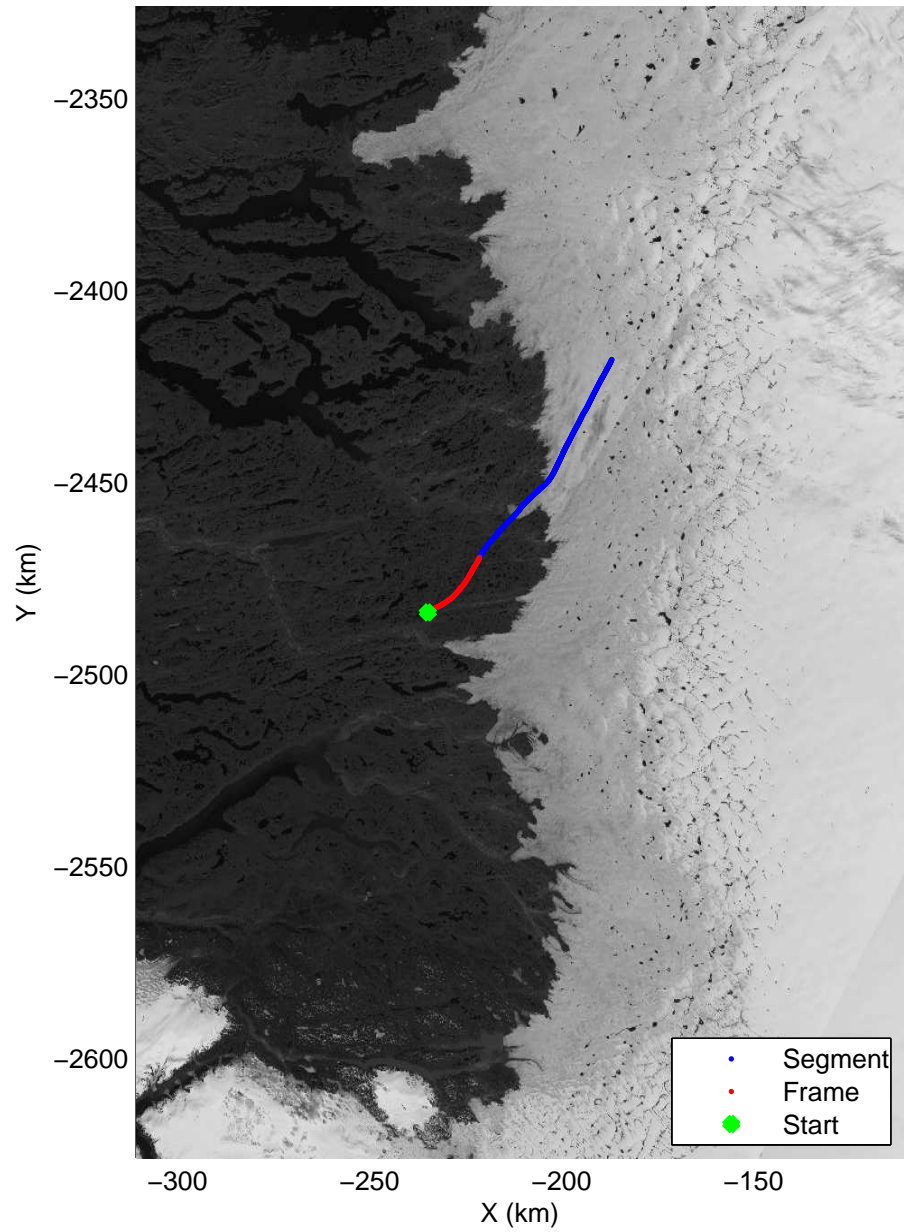

Polar Stereograph 70N/-45E

accum2 2014\_Greenland\_P3: "East Glaciers" 20140405\_01\_001: 11:04:04.6 to 11:06:50.5 GPS

accum2 2014\_Greenland\_P3: "East Glaciers" 20140405\_01\_001: 11:04:04.6 to 11:06:50.5 GPS

Polar Stereograph 70N/-45E

accum2 2014\_Greenland\_P3: "East Glaciers" 20140405\_01\_002: 11:06:50.7 to 11:09:21.6 GPS

accum2 2014\_Greenland\_P3: "East Glaciers" 20140405\_01\_002: 11:06:50.7 to 11:09:21.6 GPS

Polar Stereograph 70N/-45E

accum2 2014\_Greenland\_P3: "East Glaciers" 20140405\_01\_003: 11:09:21.8 to 11:12:08.1 GPS

accum2 2014\_Greenland\_P3: "East Glaciers" 20140405\_01\_003: 11:09:21.8 to 11:12:08.1 GPS

Polar Stereograph 70N/-45E

accum2 2014\_Greenland\_P3: "East Glaciers" 20140405\_01\_004: 11:12:08.2 to 11:15:13.3 GPS

accum2 2014\_Greenland\_P3: "East Glaciers" 20140405\_01\_004: 11:12:08.2 to 11:15:13.3 GPS