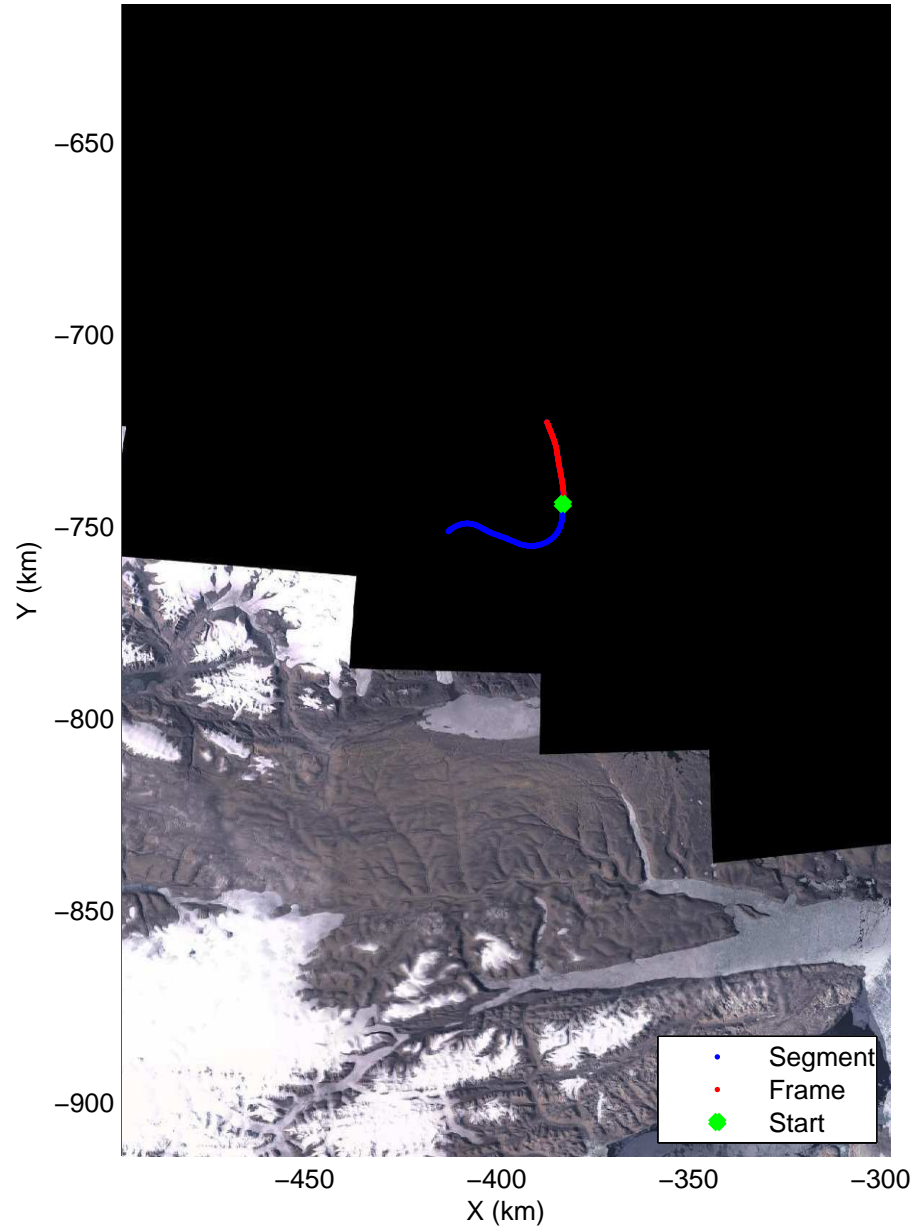

Polar Stereograph 70N/-45E

accum2 2014_Greenland_P3: "North Canada Glacier " 20140401_08_001: 14:33:54.4 to 14:36:10.9 GPS

accum2 2014_Greenland_P3: "North Canada Glacier " 20140401_08_001: 14:33:54.4 to 14:36:10.9 GPS

Polar Stereograph 70N/-45E

accum2 2014_Greenland_P3: "North Canada Glacier " 20140401_08_002: 14:36:11.2 to 14:38:20.3 GPS

accum2 2014_Greenland_P3: "North Canada Glacier " 20140401_08_002: 14:36:11.2 to 14:38:20.3 GPS

Polar Stereograph 70N/-45E

accum2 2014_Greenland_P3: "North Canada Glacier " 20140401_08_003: 14:38:20.5 to 14:40:41.5 GPS

accum2 2014_Greenland_P3: "North Canada Glacier " 20140401_08_003: 14:38:20.5 to 14:40:41.5 GPS