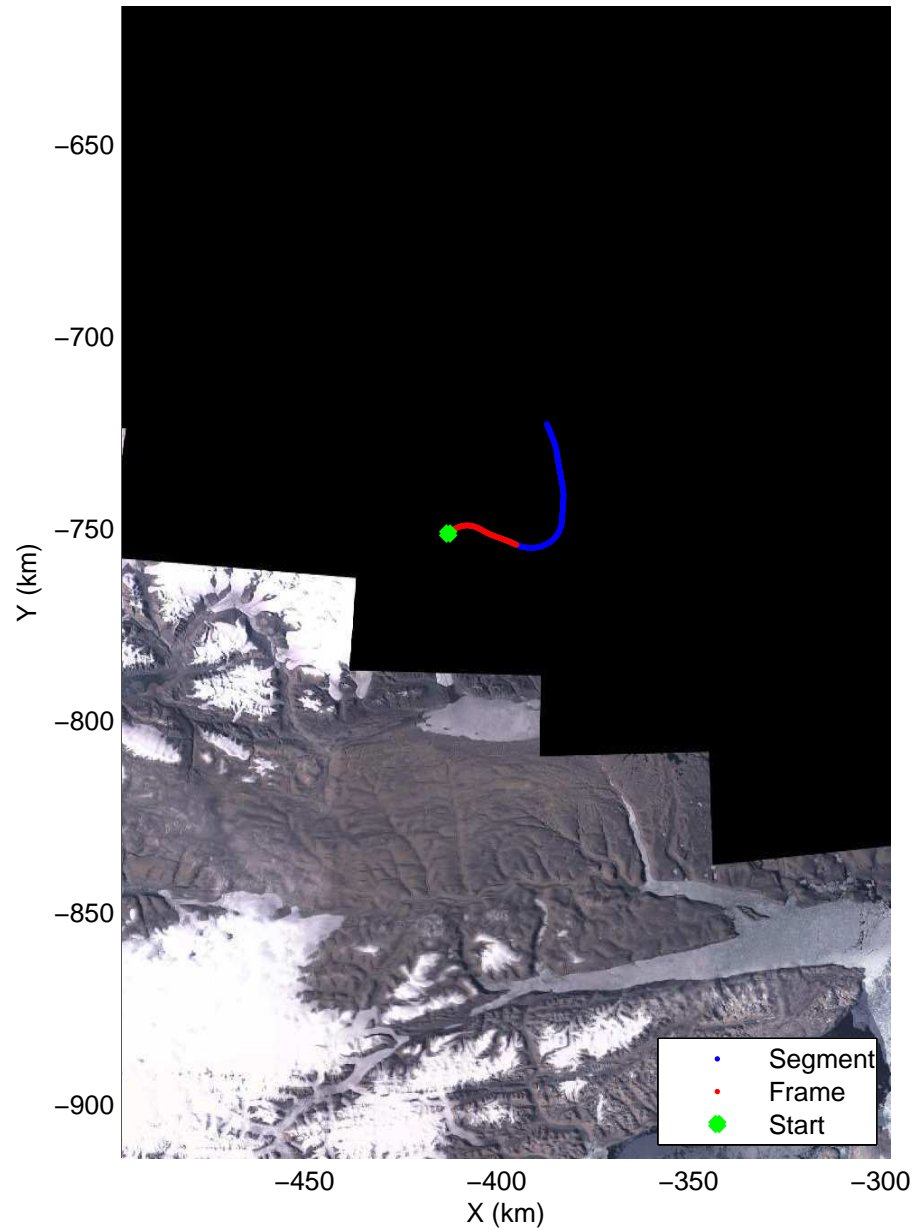

Polar Stereograph 70N/-45E

accum2 2014_Greenland_P3: "North Canada Glacier " 20140401_08_001: 14:33:54.4 to 14:36:10.9 GPS

accum2 2014_Greenland_P3: "North Canada Glacier " 20140401_08_001: 14:33:54.4 to 14:36:10.9 GPS

Polar Stereograph 70N/-45E

accum2 2014_Greenland_P3: "North Canada Glacier " 20140401_08_002: 14:36:11.2 to 14:38:20.3 GPS

accum2 2014_Greenland_P3: "North Canada Glacier " 20140401_08_002: 14:36:11.2 to 14:38:20.3 GPS

Polar Stereograph 70N/-45E

accum2 2014_Greenland_P3: "North Canada Glacier " 20140401_08_003: 14:38:20.5 to 14:40:41.5 GPS

accum2 2014_Greenland_P3: "North Canada Glacier " 20140401_08_003: 14:38:20.5 to 14:40:41.5 GPS