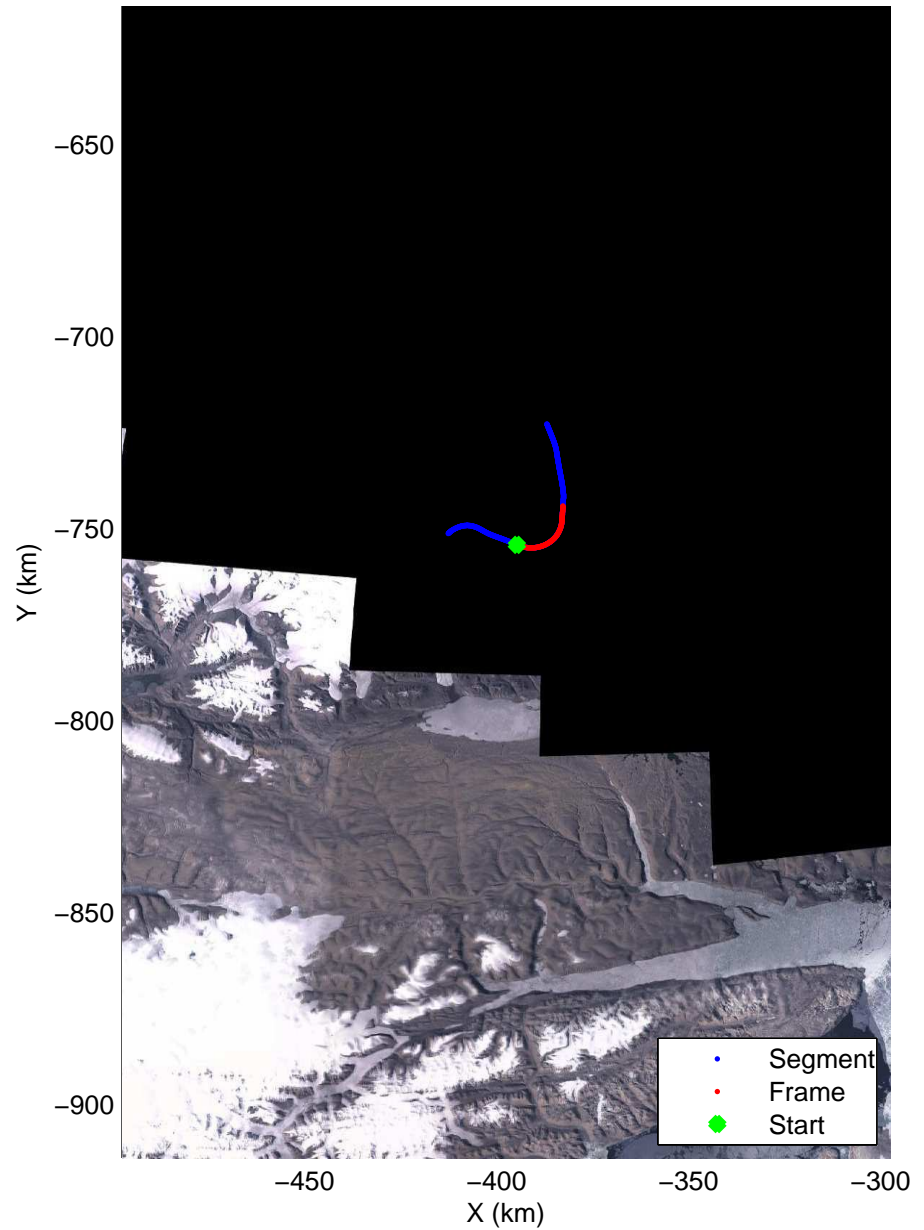

Polar Stereograph 70N/-45E

accum2 2014_Greenland_P3: "North Canada Glacier " 20140401_08_001: 14:33:54.4 to 14:36:10.9 GPS

accum2 2014_Greenland_P3: "North Canada Glacier " 20140401_08_001: 14:33:54.4 to 14:36:10.9 GPS

Polar Stereograph 70N/-45E

accum2 2014_Greenland_P3: "North Canada Glacier " 20140401_08_002: 14:36:11.2 to 14:38:20.3 GPS

accum2 2014_Greenland_P3: "North Canada Glacier " 20140401_08_002: 14:36:11.2 to 14:38:20.3 GPS

Polar Stereograph 70N/-45E

accum2 2014_Greenland_P3: "North Canada Glacier " 20140401_08_003: 14:38:20.5 to 14:40:41.5 GPS

accum2 2014_Greenland_P3: "North Canada Glacier " 20140401_08_003: 14:38:20.5 to 14:40:41.5 GPS