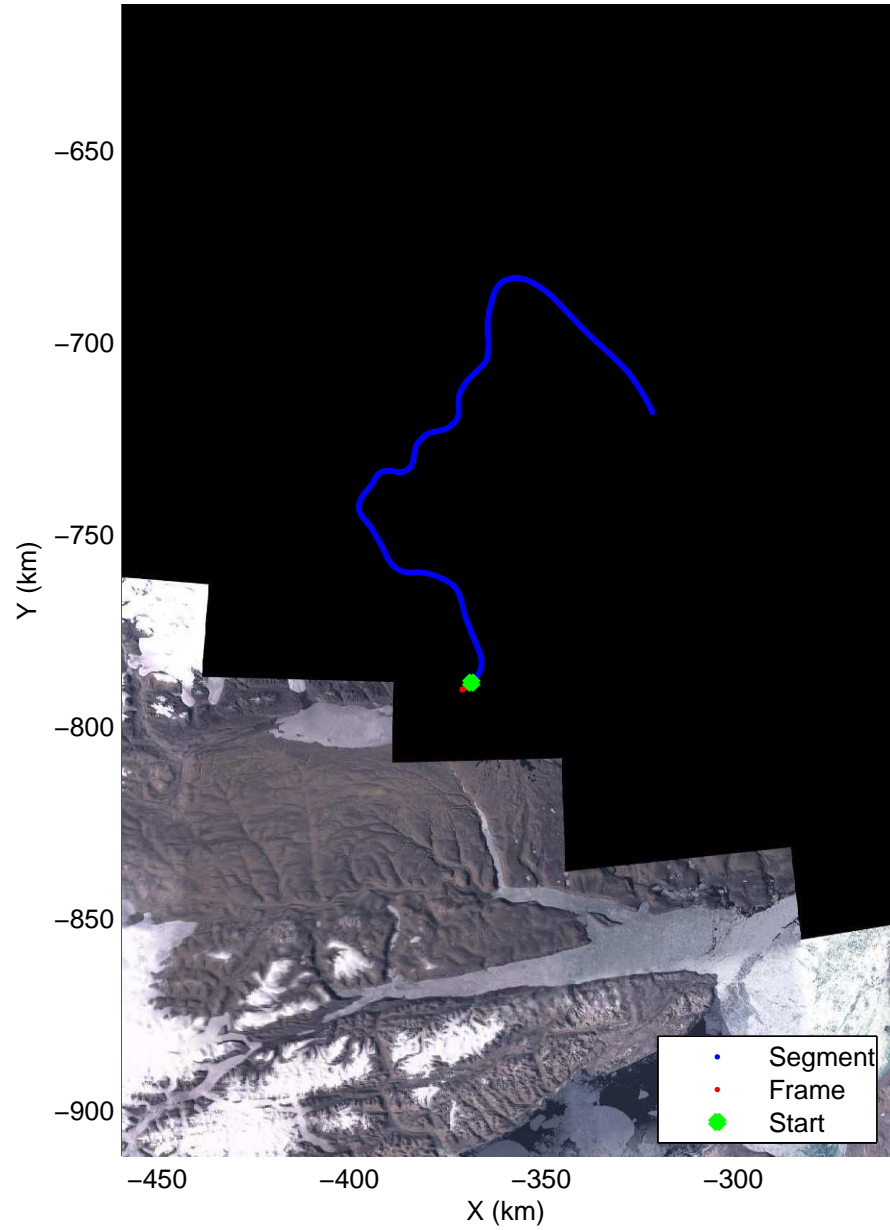

accum2 2014\_Greenland\_P3: "North Canada Glacier " 20140401\_07\_010: 14:19:46.5 to 14:22:13.9 GPS

accum2 2014\_Greenland\_P3: "North Canada Glacier " 20140401\_07\_010: 14:19:46.5 to 14:22:13.9 GPS

Polar Stereograph 70N/-45E

accum2 2014\_Greenland\_P3: "North Canada Glacier " 20140401\_07\_011: 14:22:14.2 to 14:22:36.6 GPS

accum2 2014\_Greenland\_P3: "North Canada Glacier " 20140401\_07\_011: 14:22:14.2 to 14:22:36.6 GPS