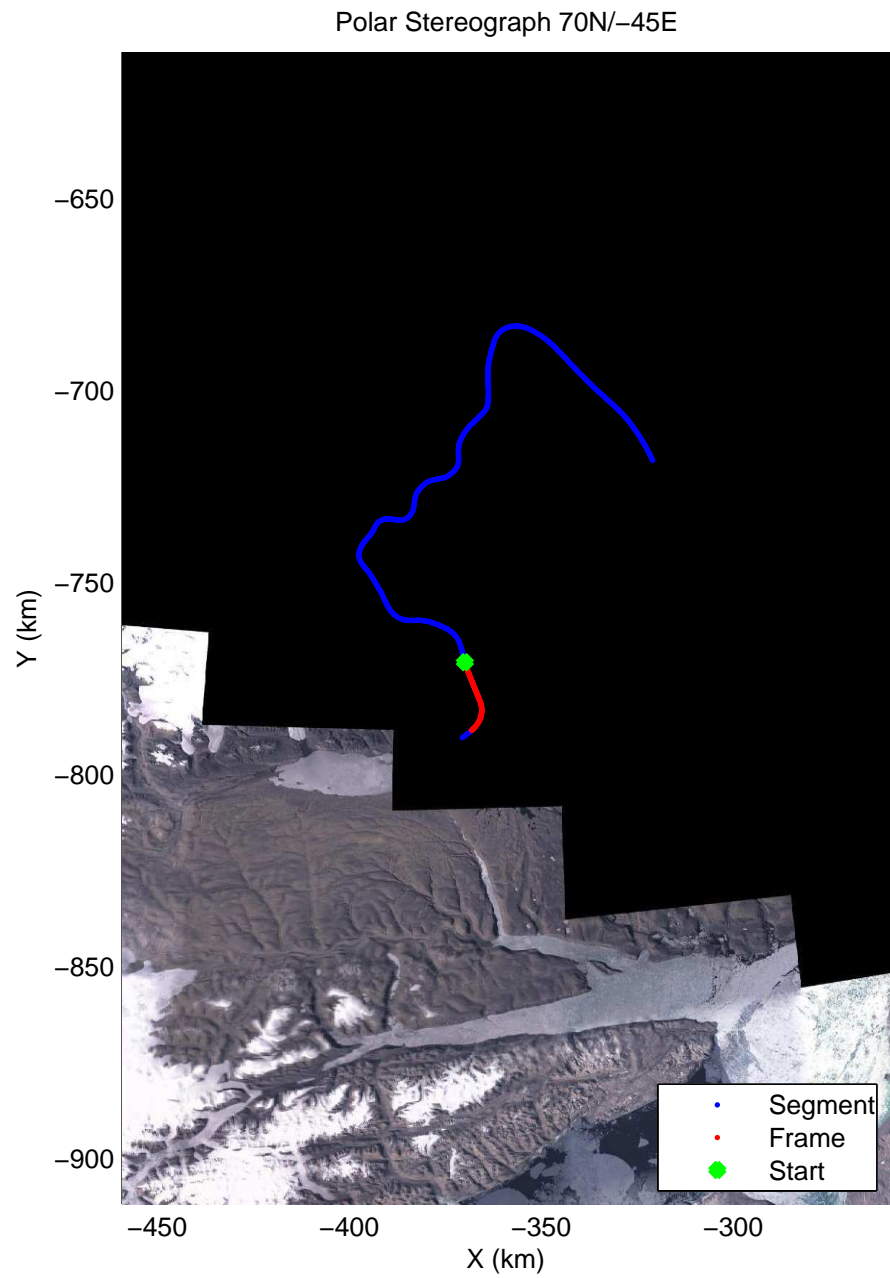

accum2 2014\_Greenland\_P3: "North Canada Glacier " 20140401\_07\_008: 14:14:49.2 to 14:17:18.6 GPS

accum2 2014\_Greenland\_P3: "North Canada Glacier " 20140401\_07\_009: 14:17:18.9 to 14:19:46.1 GPS

accum2 2014\_Greenland\_P3: "North Canada Glacier " 20140401\_07\_009: 14:17:18.9 to 14:19:46.1 GPS

accum2 2014\_Greenland\_P3: "North Canada Glacier " 20140401\_07\_010: 14:19:46.5 to 14:22:13.9 GPS

accum2 2014\_Greenland\_P3: "North Canada Glacier " 20140401\_07\_010: 14:19:46.5 to 14:22:13.9 GPS

Polar Stereograph 70N/-45E