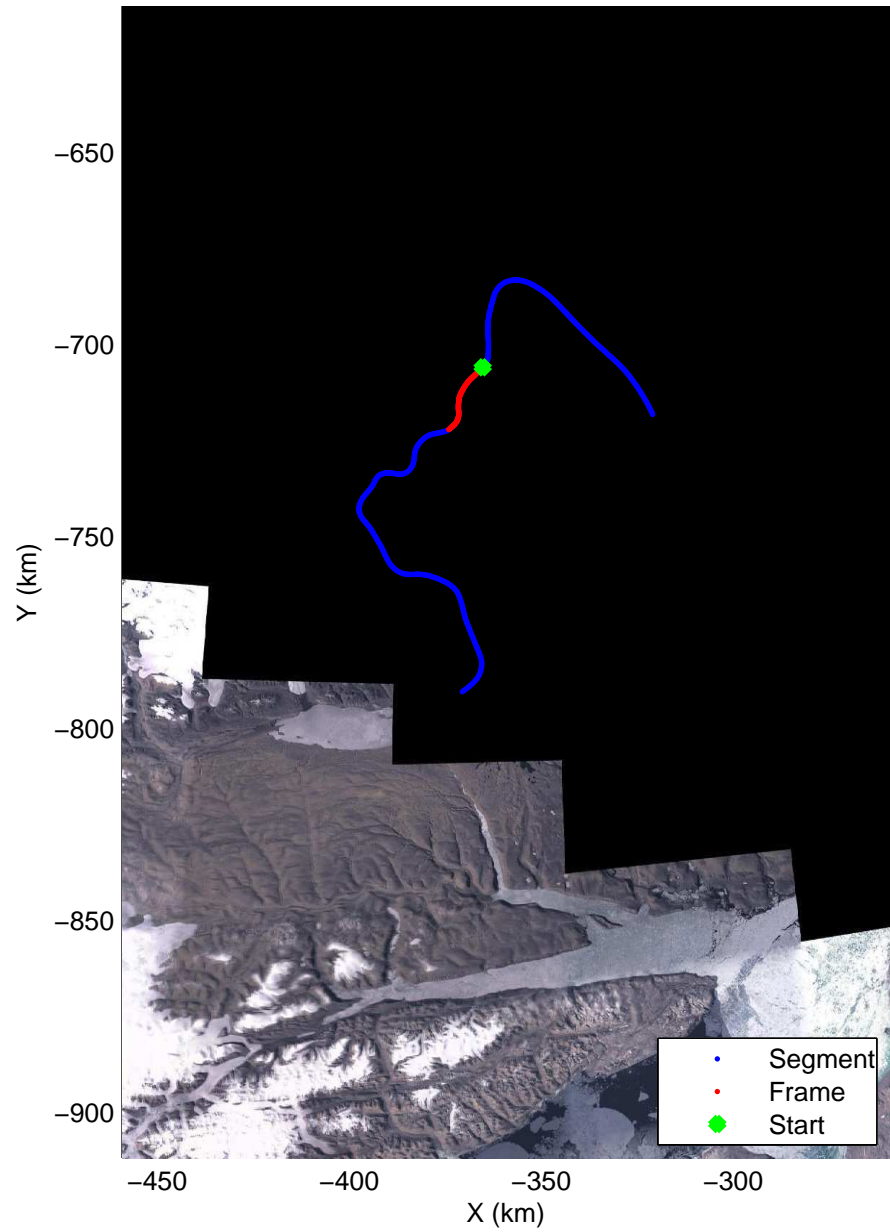

Polar Stereograph 70N/-45E

accum2 2014\_Greenland\_P3: "North Canada Glacier " 20140401\_07\_002: 13:58:09.1 to 14:00:38.9 GPS

accum2 2014\_Greenland\_P3: "North Canada Glacier " 20140401\_07\_002: 13:58:09.1 to 14:00:38.9 GPS

Polar Stereograph 70N/-45E

accum2 2014\_Greenland\_P3: "North Canada Glacier " 20140401\_07\_003: 14:00:39.3 to 14:03:17.2 GPS

accum2 2014\_Greenland\_P3: "North Canada Glacier " 20140401\_07\_003: 14:00:39.3 to 14:03:17.2 GPS

Polar Stereograph 70N/-45E

accum2 2014\_Greenland\_P3: "North Canada Glacier " 20140401\_07\_004: 14:03:17.6 to 14:06:07.6 GPS

accum2 2014\_Greenland\_P3: "North Canada Glacier " 20140401\_07\_004: 14:03:17.6 to 14:06:07.6 GPS

Polar Stereograph 70N/-45E

accum2 2014\_Greenland\_P3: "North Canada Glacier " 20140401\_07\_005: 14:06:07.8 to 14:08:58.7 GPS

accum2 2014\_Greenland\_P3: "North Canada Glacier " 20140401\_07\_005: 14:06:07.8 to 14:08:58.7 GPS