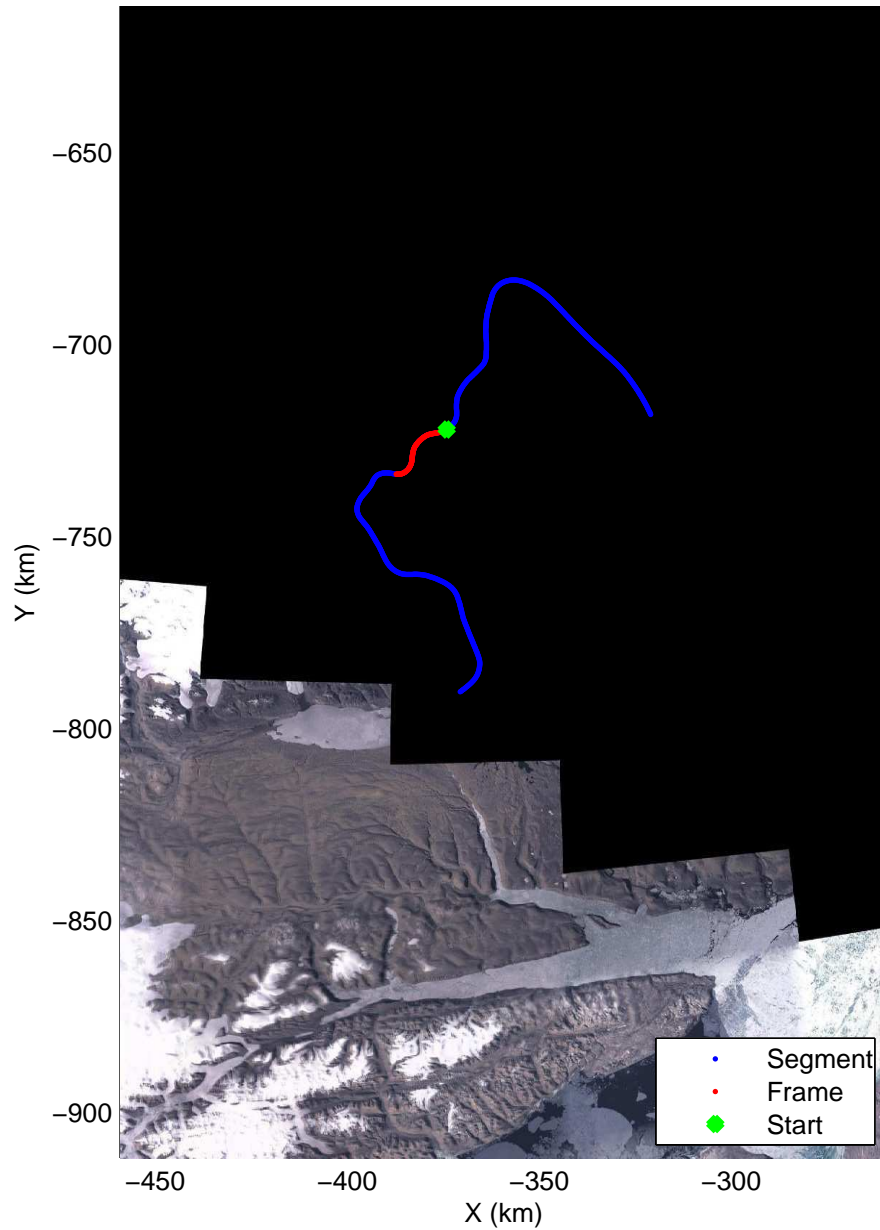

Polar Stereograph 70N/-45E

accum2 2014\_Greenland\_P3: "North Canada Glacier " 20140401\_07\_004: 14:03:17.6 to 14:06:07.6 GPS

accum2 2014\_Greenland\_P3: "North Canada Glacier " 20140401\_07\_004: 14:03:17.6 to 14:06:07.6 GPS

Polar Stereograph 70N/-45E

accum2 2014\_Greenland\_P3: "North Canada Glacier " 20140401\_07\_005: 14:06:07.8 to 14:08:58.7 GPS

accum2 2014\_Greenland\_P3: "North Canada Glacier " 20140401\_07\_005: 14:06:07.8 to 14:08:58.7 GPS

Polar Stereograph 70N/-45E

accum2 2014\_Greenland\_P3: "North Canada Glacier " 20140401\_07\_006: 14:08:59.0 to 14:11:53.3 GPS

accum2 2014\_Greenland\_P3: "North Canada Glacier " 20140401\_07\_006: 14:08:59.0 to 14:11:53.3 GPS