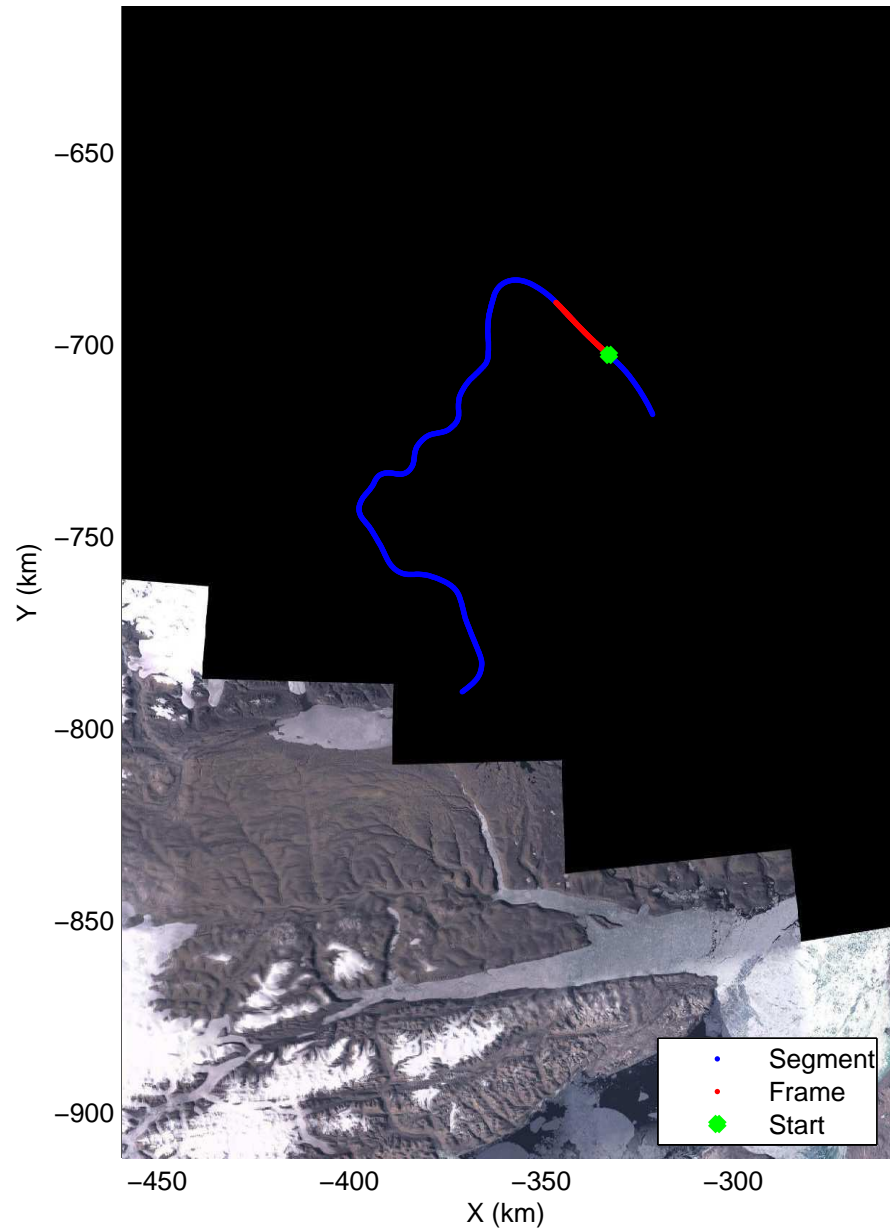

Polar Stereograph 70N/-45E

accum2 2014\_Greenland\_P3: "North Canada Glacier " 20140401\_07\_001: 13:55:52.0 to 13:58:08.8 GPS

accum2 2014\_Greenland\_P3: "North Canada Glacier " 20140401\_07\_001: 13:55:52.0 to 13:58:08.8 GPS

Polar Stereograph 70N/-45E

accum2 2014\_Greenland\_P3: "North Canada Glacier " 20140401\_07\_002: 13:58:09.1 to 14:00:38.9 GPS

accum2 2014\_Greenland\_P3: "North Canada Glacier " 20140401\_07\_002: 13:58:09.1 to 14:00:38.9 GPS

Polar Stereograph 70N/-45E

accum2 2014\_Greenland\_P3: "North Canada Glacier " 20140401\_07\_003: 14:00:39.3 to 14:03:17.2 GPS

accum2 2014\_Greenland\_P3: "North Canada Glacier " 20140401\_07\_003: 14:00:39.3 to 14:03:17.2 GPS

Polar Stereograph 70N/-45E

accum2 2014\_Greenland\_P3: "North Canada Glacier " 20140401\_07\_004: 14:03:17.6 to 14:06:07.6 GPS

accum2 2014\_Greenland\_P3: "North Canada Glacier " 20140401\_07\_004: 14:03:17.6 to 14:06:07.6 GPS