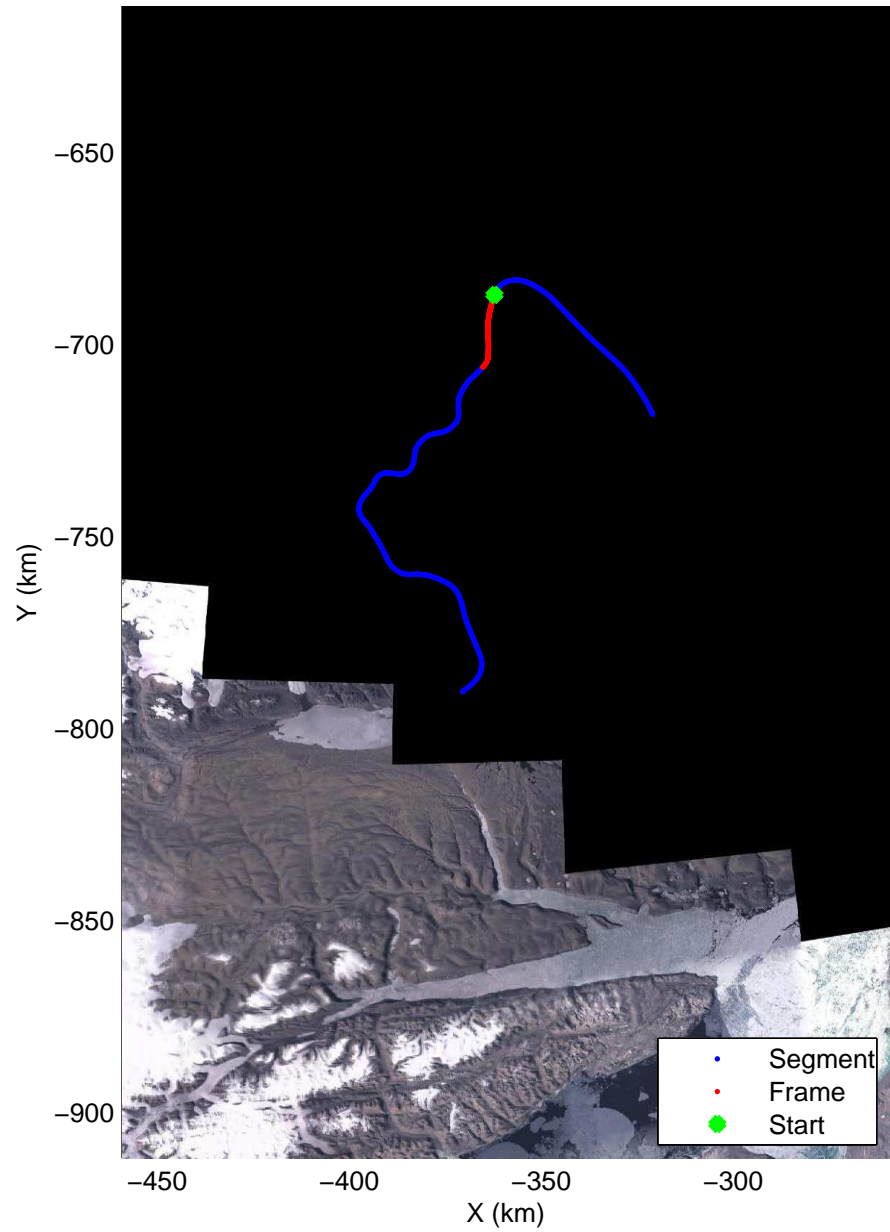

Polar Stereograph 70N/-45E

accum2 2014\_Greenland\_P3: "North Canada Glacier " 20140401\_07\_002: 13:58:09.1 to 14:00:38.9 GPS

accum2 2014\_Greenland\_P3: "North Canada Glacier " 20140401\_07\_002: 13:58:09.1 to 14:00:38.9 GPS

Polar Stereograph 70N/-45E

accum2 2014\_Greenland\_P3: "North Canada Glacier " 20140401\_07\_003: 14:00:39.3 to 14:03:17.2 GPS

accum2 2014\_Greenland\_P3: "North Canada Glacier " 20140401\_07\_003: 14:00:39.3 to 14:03:17.2 GPS

Polar Stereograph 70N/-45E

accum2 2014\_Greenland\_P3: "North Canada Glacier " 20140401\_07\_004: 14:03:17.6 to 14:06:07.6 GPS

accum2 2014\_Greenland\_P3: "North Canada Glacier " 20140401\_07\_004: 14:03:17.6 to 14:06:07.6 GPS

Polar Stereograph 70N/-45E

accum2 2014\_Greenland\_P3: "North Canada Glacier " 20140401\_07\_005: 14:06:07.8 to 14:08:58.7 GPS

accum2 2014\_Greenland\_P3: "North Canada Glacier " 20140401\_07\_005: 14:06:07.8 to 14:08:58.7 GPS