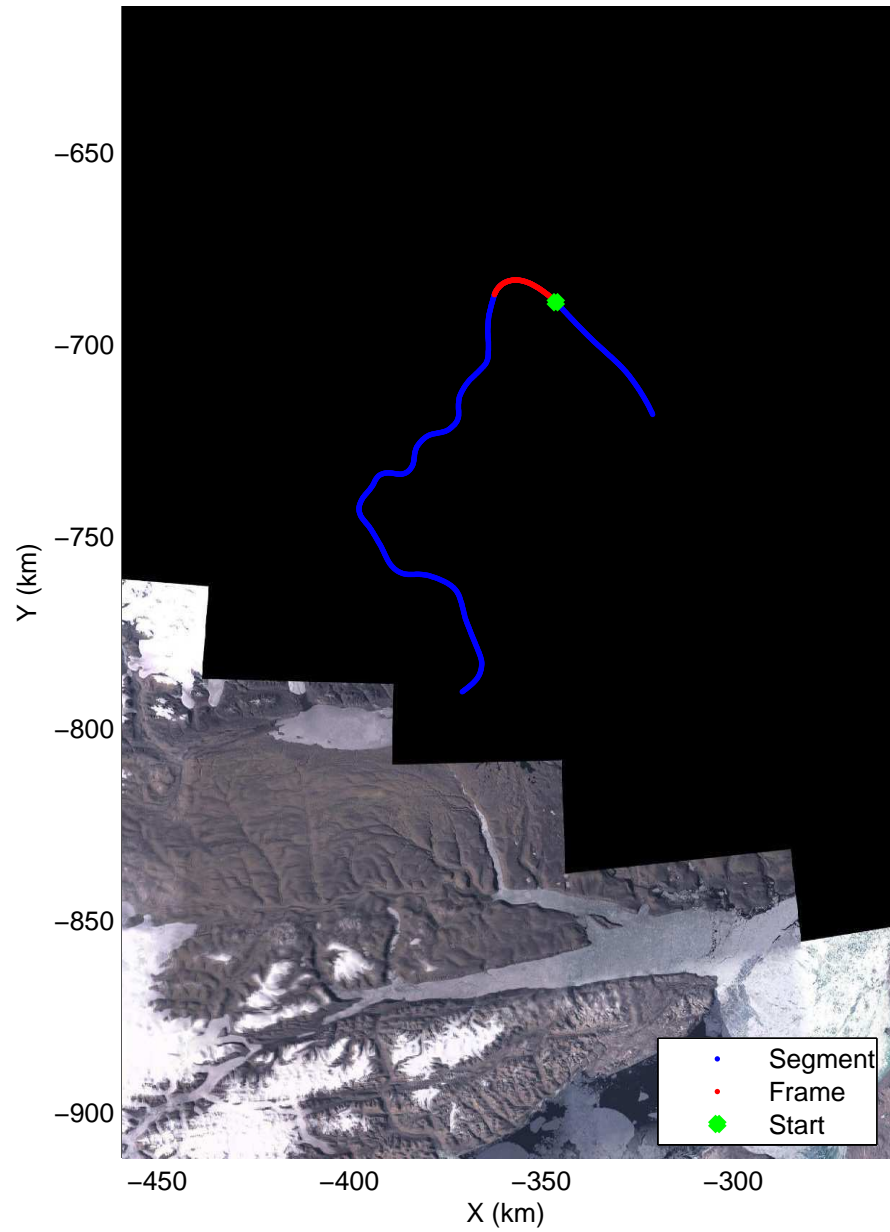

Polar Stereograph 70N/-45E

accum2 2014\_Greenland\_P3: "North Canada Glacier " 20140401\_07\_001: 13:55:52.0 to 13:58:08.8 GPS

accum2 2014\_Greenland\_P3: "North Canada Glacier " 20140401\_07\_001: 13:55:52.0 to 13:58:08.8 GPS

Polar Stereograph 70N/-45E

accum2 2014\_Greenland\_P3: "North Canada Glacier " 20140401\_07\_002: 13:58:09.1 to 14:00:38.9 GPS

accum2 2014\_Greenland\_P3: "North Canada Glacier " 20140401\_07\_002: 13:58:09.1 to 14:00:38.9 GPS

Polar Stereograph 70N/-45E

accum2 2014\_Greenland\_P3: "North Canada Glacier " 20140401\_07\_003: 14:00:39.3 to 14:03:17.2 GPS

accum2 2014\_Greenland\_P3: "North Canada Glacier " 20140401\_07\_003: 14:00:39.3 to 14:03:17.2 GPS

Polar Stereograph 70N/-45E

accum2 2014\_Greenland\_P3: "North Canada Glacier " 20140401\_07\_004: 14:03:17.6 to 14:06:07.6 GPS

accum2 2014\_Greenland\_P3: "North Canada Glacier " 20140401\_07\_004: 14:03:17.6 to 14:06:07.6 GPS