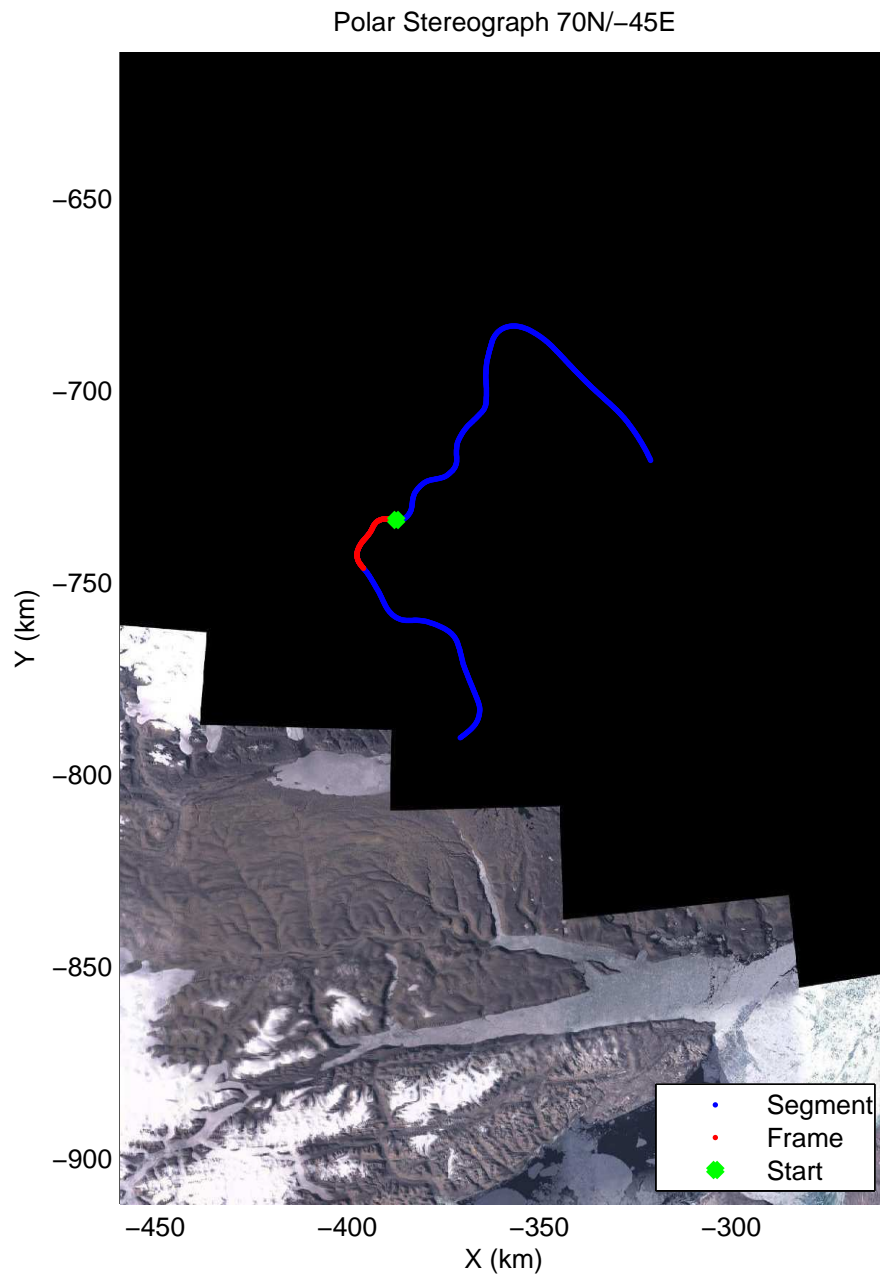

Polar Stereograph 70N/-45E

accum2 2014\_Greenland\_P3: "North Canada Glacier " 20140401\_07\_005: 14:06:07.8 to 14:08:58.7 GPS

accum2 2014\_Greenland\_P3: "North Canada Glacier " 20140401\_07\_005: 14:06:07.8 to 14:08:58.7 GPS

Polar Stereograph 70N/-45E

accum2 2014\_Greenland\_P3: "North Canada Glacier " 20140401\_07\_006: 14:08:59.0 to 14:11:53.3 GPS

accum2 2014\_Greenland\_P3: "North Canada Glacier " 20140401\_07\_006: 14:08:59.0 to 14:11:53.3 GPS

accum2 2014\_Greenland\_P3: "North Canada Glacier " 20140401\_07\_007: 14:11:53.5 to 14:14:48.9 GPS

accum2 2014\_Greenland\_P3: "North Canada Glacier " 20140401\_07\_007: 14:11:53.5 to 14:14:48.9 GPS

accum2 2014\_Greenland\_P3: "North Canada Glacier " 20140401\_07\_008: 14:14:49.2 to 14:17:18.6 GPS