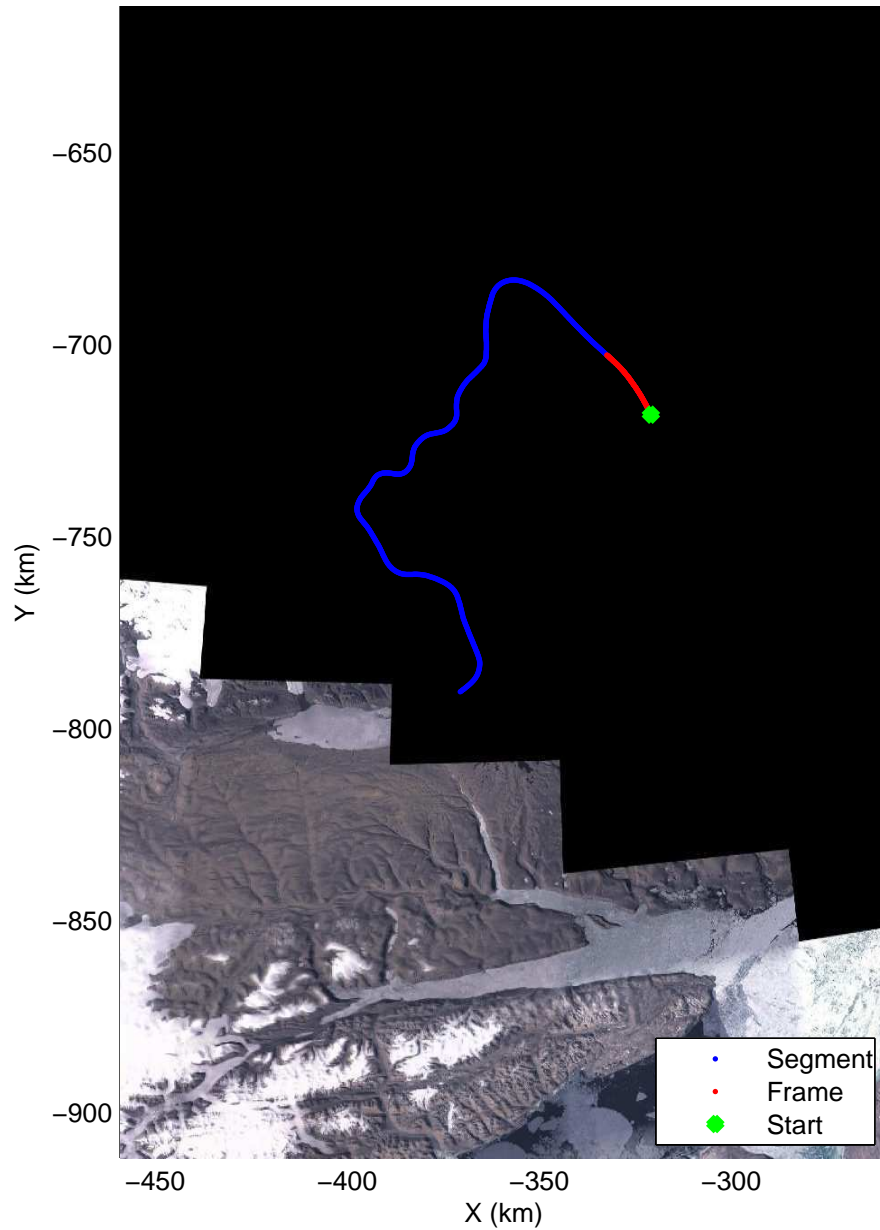

Polar Stereograph 70N/-45E

accum2 2014\_Greenland\_P3: "North Canada Glacier " 20140401\_07\_001: 13:55:52.0 to 13:58:08.8 GPS

accum2 2014\_Greenland\_P3: "North Canada Glacier " 20140401\_07\_001: 13:55:52.0 to 13:58:08.8 GPS

Polar Stereograph 70N/-45E

accum2 2014\_Greenland\_P3: "North Canada Glacier " 20140401\_07\_002: 13:58:09.1 to 14:00:38.9 GPS

accum2 2014\_Greenland\_P3: "North Canada Glacier " 20140401\_07\_002: 13:58:09.1 to 14:00:38.9 GPS

Polar Stereograph 70N/-45E

accum2 2014\_Greenland\_P3: "North Canada Glacier " 20140401\_07\_003: 14:00:39.3 to 14:03:17.2 GPS

accum2 2014\_Greenland\_P3: "North Canada Glacier " 20140401\_07\_003: 14:00:39.3 to 14:03:17.2 GPS

Polar Stereograph 70N/-45E

accum2 2014\_Greenland\_P3: "North Canada Glacier " 20140401\_07\_004: 14:03:17.6 to 14:06:07.6 GPS

accum2 2014\_Greenland\_P3: "North Canada Glacier " 20140401\_07\_004: 14:03:17.6 to 14:06:07.6 GPS