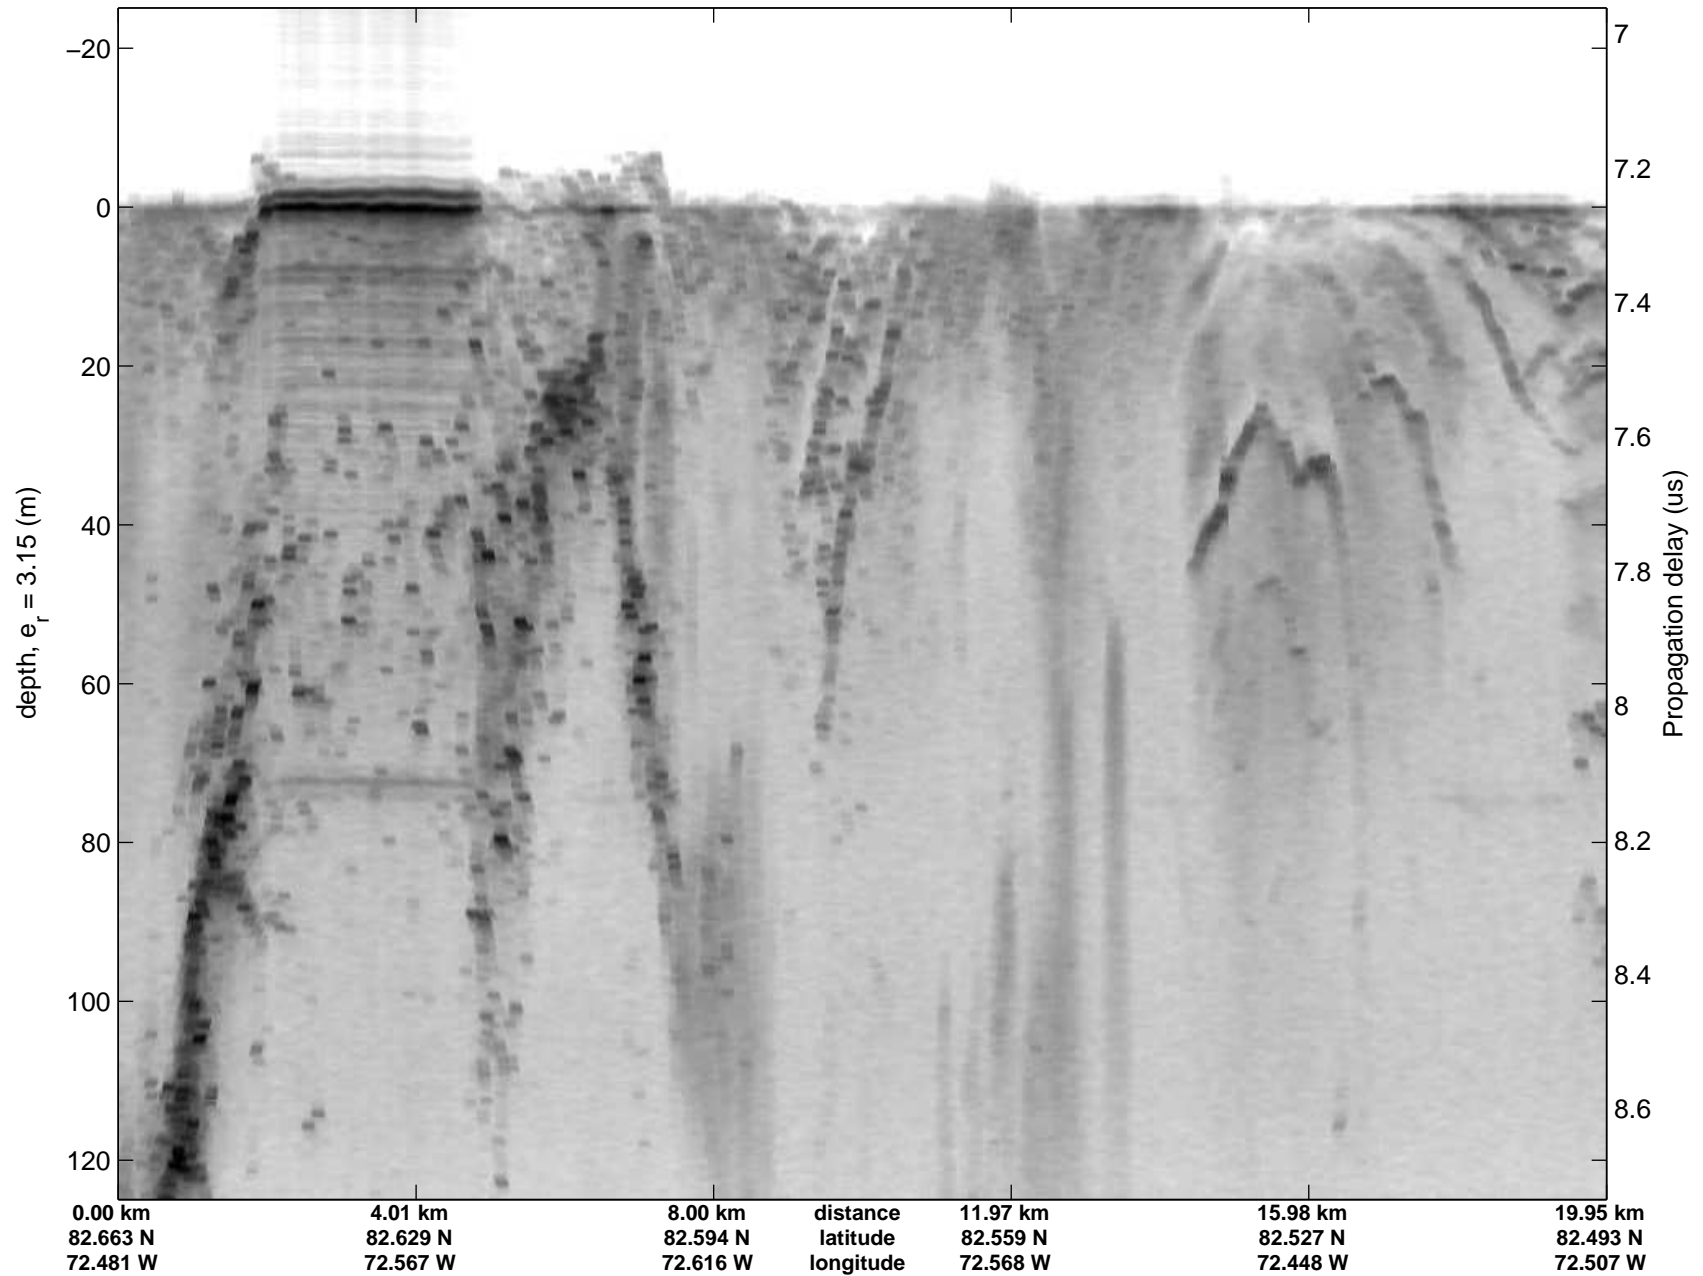

Polar Stereograph 70N/-45E

accum2 2014\_Greenland\_P3: "North Canada Glacier " 20140401\_07\_004: 14:03:17.6 to 14:06:07.6 GPS

accum2 2014\_Greenland\_P3: "North Canada Glacier " 20140401\_07\_004: 14:03:17.6 to 14:06:07.6 GPS

Polar Stereograph 70N/-45E

accum2 2014\_Greenland\_P3: "North Canada Glacier " 20140401\_07\_005: 14:06:07.8 to 14:08:58.7 GPS

accum2 2014\_Greenland\_P3: "North Canada Glacier " 20140401\_07\_005: 14:06:07.8 to 14:08:58.7 GPS