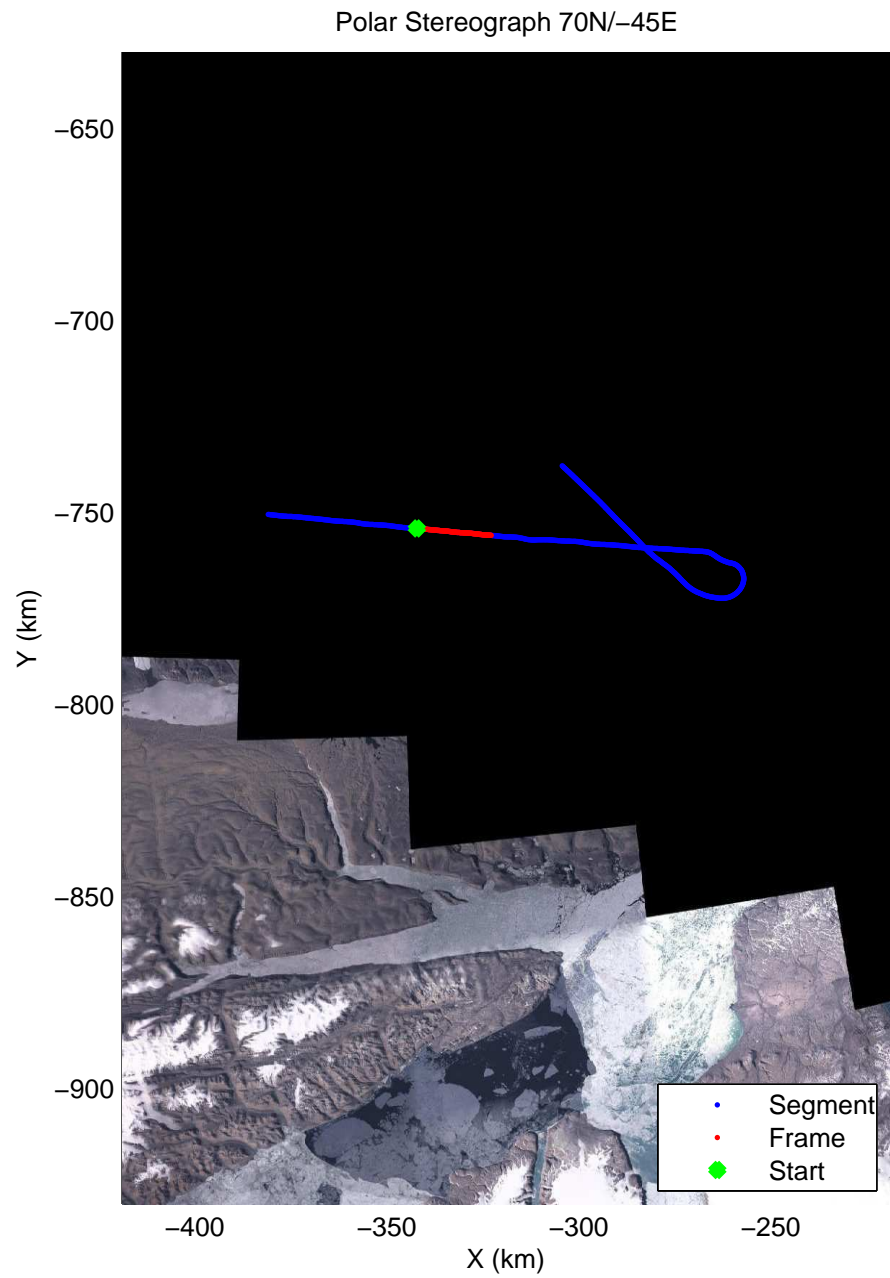

Polar Stereograph 70N/-45E

accum2 2014_Greenland_P3: "North Canada Glacier " 20140401_06_001: 13:28:43.0 to 13:30:59.3 GPS

accum2 2014_Greenland_P3: "North Canada Glacier " 20140401_06_001: 13:28:43.0 to 13:30:59.3 GPS

Polar Stereograph 70N/-45E

accum2 2014_Greenland_P3: "North Canada Glacier " 20140401_06_002: 13:30:59.6 to 13:33:17.0 GPS

accum2 2014_Greenland_P3: "North Canada Glacier " 20140401_06_002: 13:30:59.6 to 13:33:17.0 GPS

accum2 2014_Greenland_P3: "North Canada Glacier " 20140401_06_004: 13:35:53.4 to 13:38:20.9 GPS

Polar Stereograph 70N/-45E

accum2 2014_Greenland_P3: "North Canada Glacier " 20140401_06_005: 13:38:21.2 to 13:40:38.6 GPS