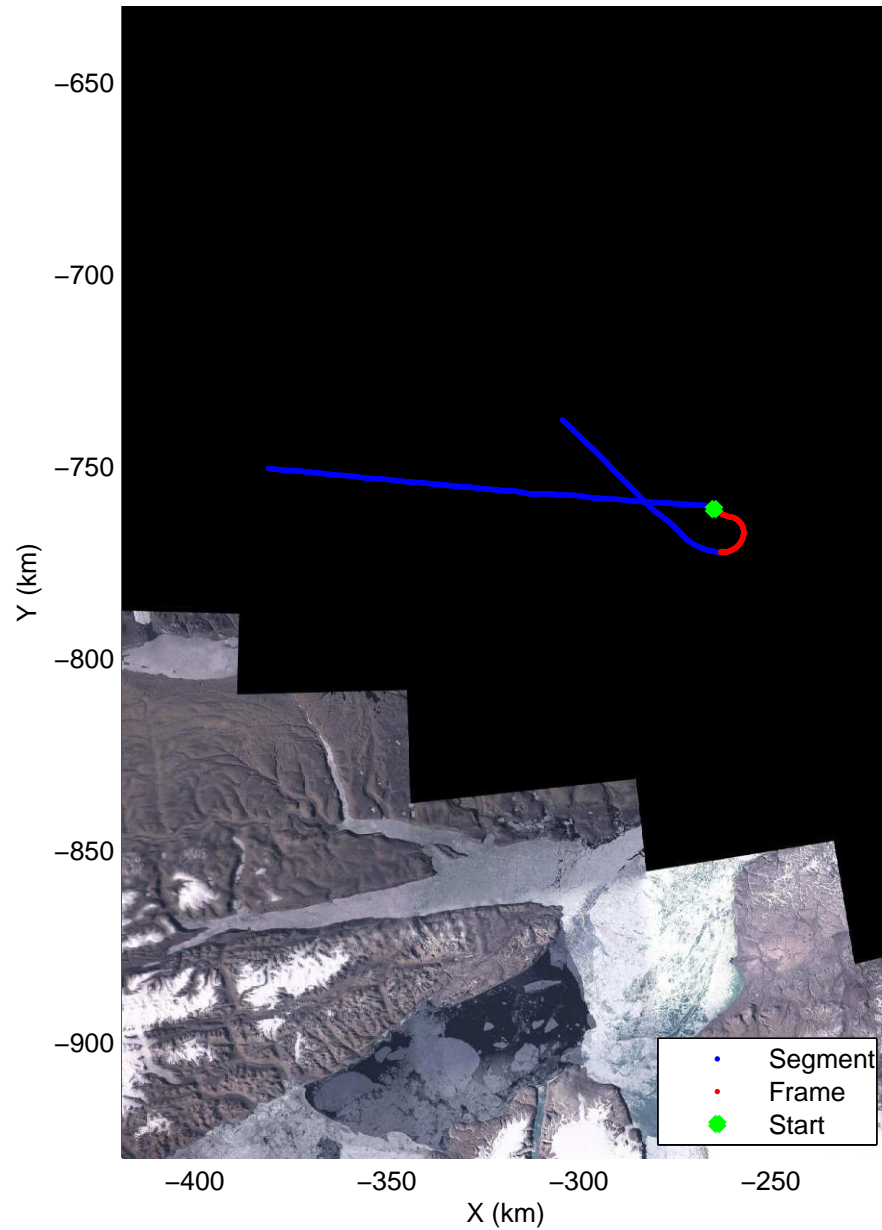

accum2 2014_Greenland_P3: "North Canada Glacier " 20140401_06_004: 13:35:53.4 to 13:38:20.9 GPS

Polar Stereograph 70N/-45E

accum2 2014_Greenland_P3: "North Canada Glacier " 20140401_06_005: 13:38:21.2 to 13:40:38.6 GPS

accum2 2014_Greenland_P3: "North Canada Glacier " 20140401_06_005: 13:38:21.2 to 13:40:38.6 GPS

Polar Stereograph 70N/-45E

accum2 2014_Greenland_P3: "North Canada Glacier " 20140401_06_006: 13:40:39.0 to 13:43:24.6 GPS

accum2 2014_Greenland_P3: "North Canada Glacier " 20140401_06_006: 13:40:39.0 to 13:43:24.6 GPS

Polar Stereograph 70N/-45E

accum2 2014_Greenland_P3: "North Canada Glacier " 20140401_06_007: 13:43:24.9 to 13:46:12.6 GPS