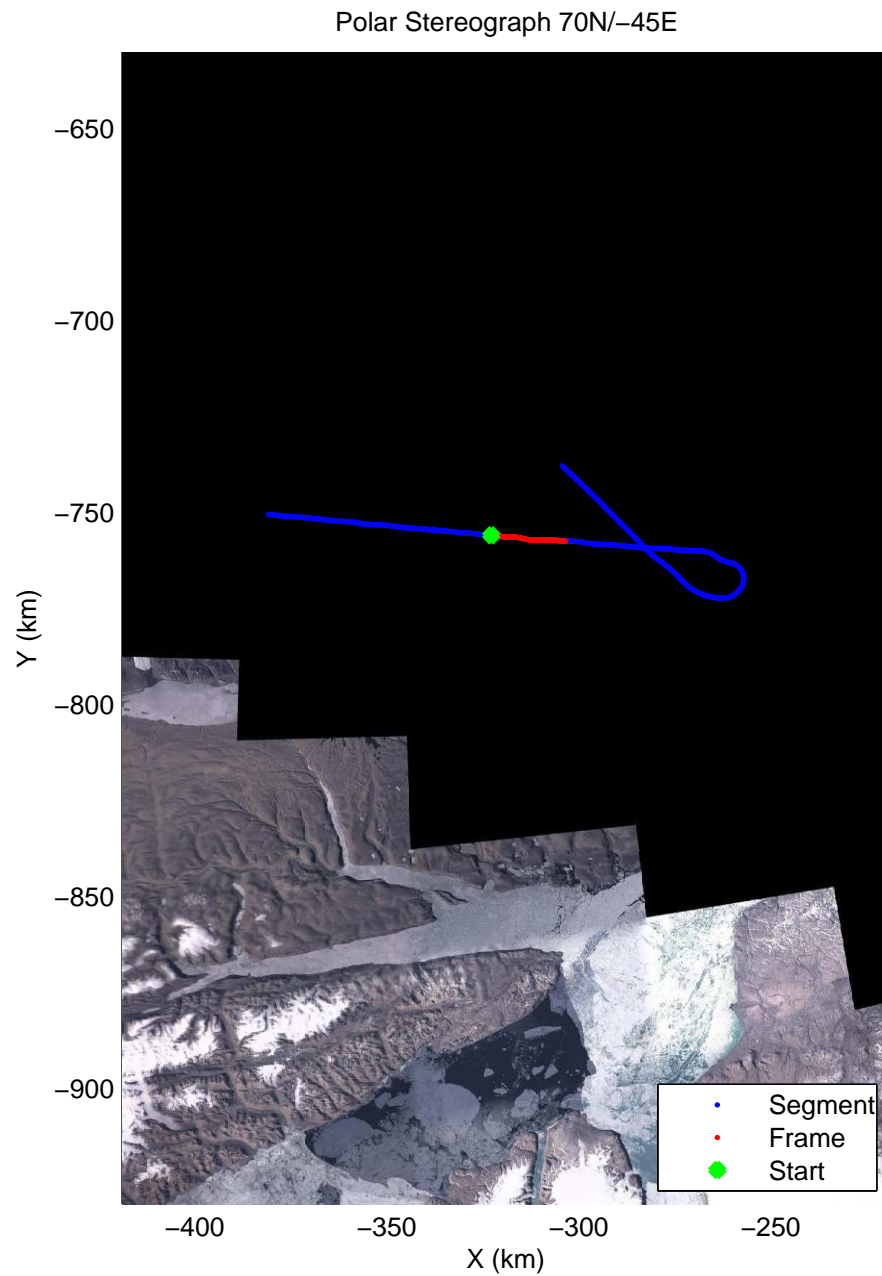

Polar Stereograph 70N/-45E

accum2 2014_Greenland_P3: "North Canada Glacier " 20140401_06_001: 13:28:43.0 to 13:30:59.3 GPS

accum2 2014_Greenland_P3: "North Canada Glacier " 20140401_06_001: 13:28:43.0 to 13:30:59.3 GPS

Polar Stereograph 70N/-45E

accum2 2014_Greenland_P3: "North Canada Glacier " 20140401_06_002: 13:30:59.6 to 13:33:17.0 GPS

accum2 2014_Greenland_P3: "North Canada Glacier " 20140401_06_002: 13:30:59.6 to 13:33:17.0 GPS

accum2 2014_Greenland_P3: "North Canada Glacier " 20140401_06_003: 13:33:17.2 to 13:35:53.1 GPS

accum2 2014_Greenland_P3: "North Canada Glacier " 20140401_06_003: 13:33:17.2 to 13:35:53.1 GPS

accum2 2014_Greenland_P3: "North Canada Glacier " 20140401_06_004: 13:35:53.4 to 13:38:20.9 GPS

accum2 2014_Greenland_P3: "North Canada Glacier " 20140401_06_004: 13:35:53.4 to 13:38:20.9 GPS

Polar Stereograph 70N/-45E

accum2 2014_Greenland_P3: "North Canada Glacier " 20140401_06_005: 13:38:21.2 to 13:40:38.6 GPS