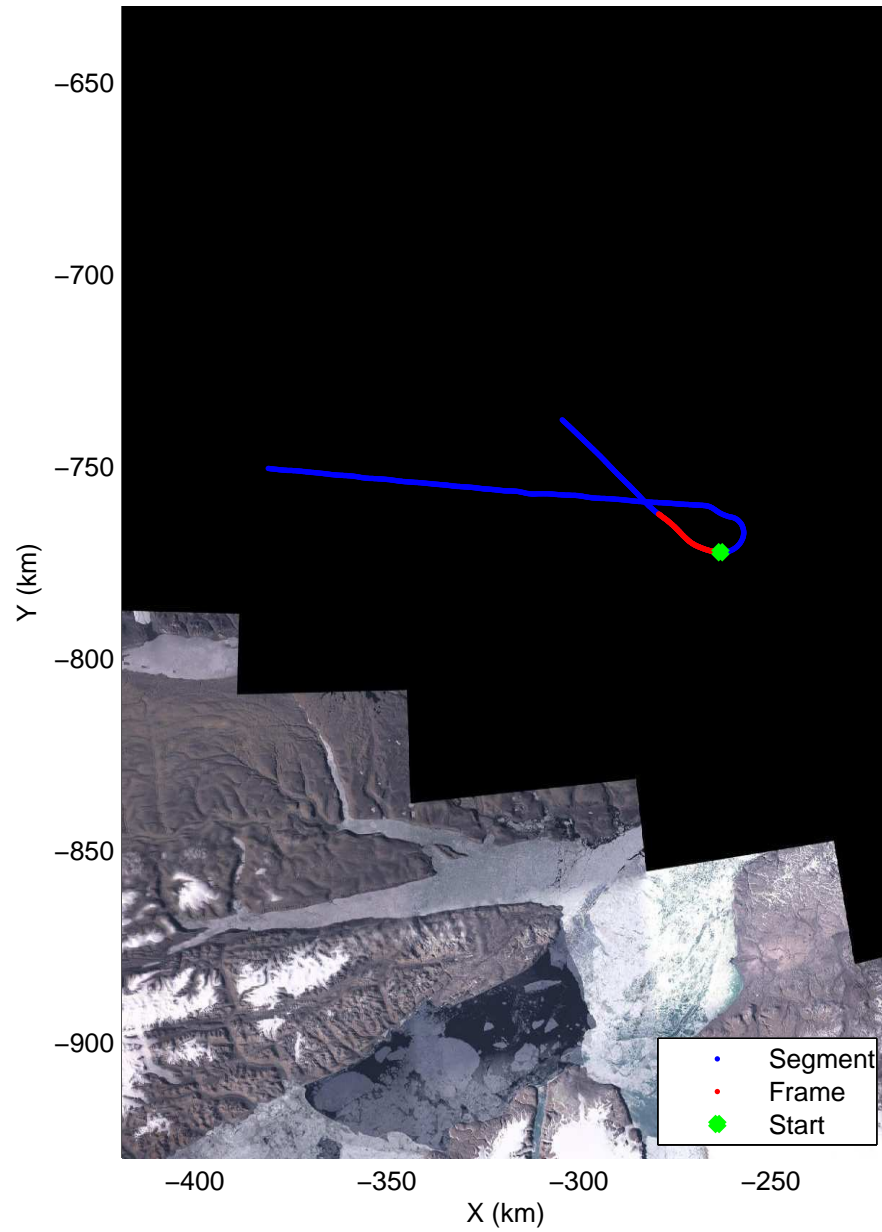

accum2 2014_Greenland_P3: "North Canada Glacier " 20140401_06_005: 13:38:21.2 to 13:40:38.6 GPS

Polar Stereograph 70N/-45E

accum2 2014_Greenland_P3: "North Canada Glacier " 20140401_06_006: 13:40:39.0 to 13:43:24.6 GPS

accum2 2014_Greenland_P3: "North Canada Glacier " 20140401_06_006: 13:40:39.0 to 13:43:24.6 GPS

Polar Stereograph 70N/-45E

accum2 2014_Greenland_P3: "North Canada Glacier " 20140401_06_007: 13:43:24.9 to 13:46:12.6 GPS

accum2 2014_Greenland_P3: "North Canada Glacier " 20140401_06_007: 13:43:24.9 to 13:46:12.6 GPS

Polar Stereograph 70N/-45E

accum2 2014_Greenland_P3: "North Canada Glacier " 20140401_06_008: 13:46:12.8 to 13:48:50.3 GPS