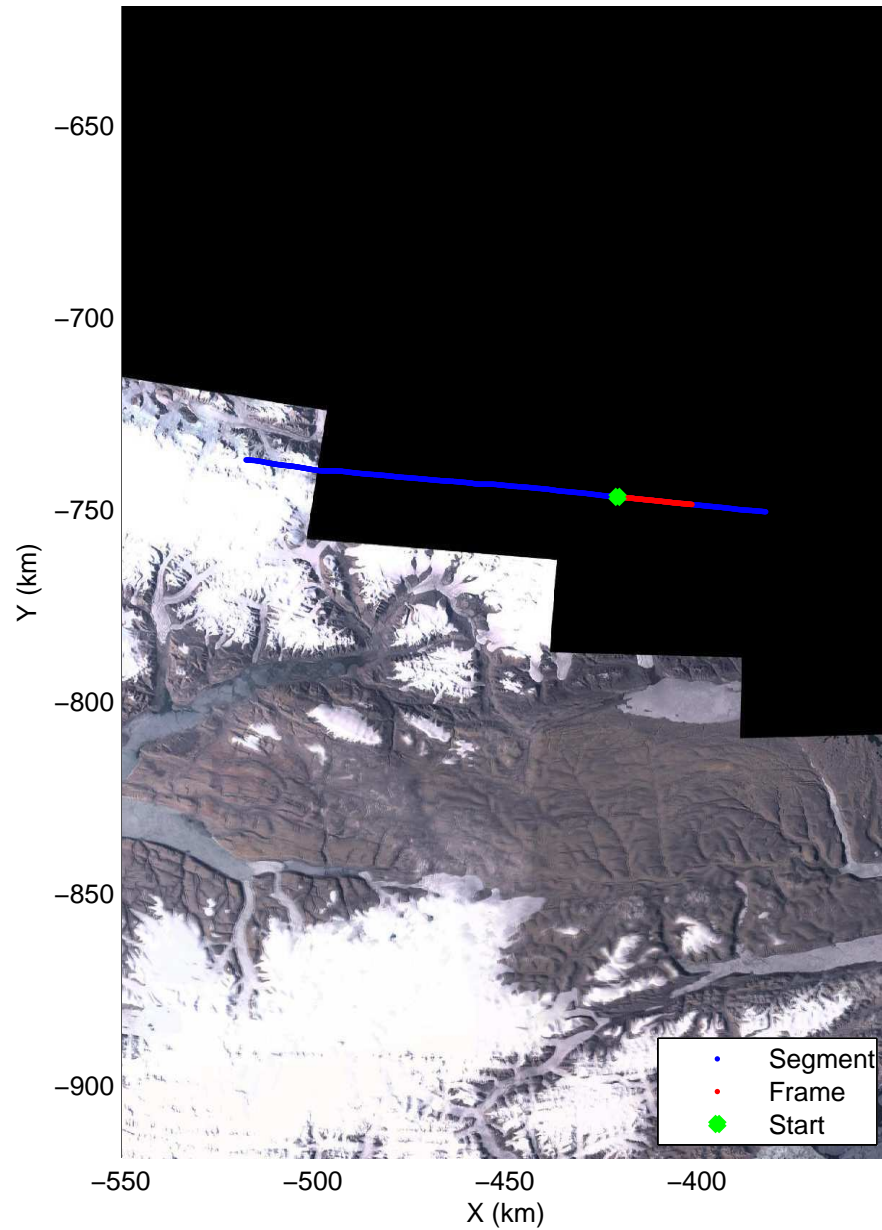

Polar Stereograph 70N/-45E

accum2 2014_Greenland_P3: "North Canada Glacier " 20140401_05_004: 13:19:30.8 to 13:21:51.9 GPS

accum2 2014_Greenland_P3: "North Canada Glacier " 20140401_05_004: 13:19:30.8 to 13:21:51.9 GPS

Polar Stereograph 70N/-45E

accum2 2014_Greenland_P3: "North Canada Glacier " 20140401_05_005: 13:21:52.1 to 13:24:05.2 GPS

accum2 2014_Greenland_P3: "North Canada Glacier " 20140401_05_005: 13:21:52.1 to 13:24:05.2 GPS

Polar Stereograph 70N/-45E

accum2 2014_Greenland_P3: "North Canada Glacier " 20140401_05_006: 13:24:05.4 to 13:26:21.7 GPS

accum2 2014_Greenland_P3: "North Canada Glacier " 20140401_05_006: 13:24:05.4 to 13:26:21.7 GPS