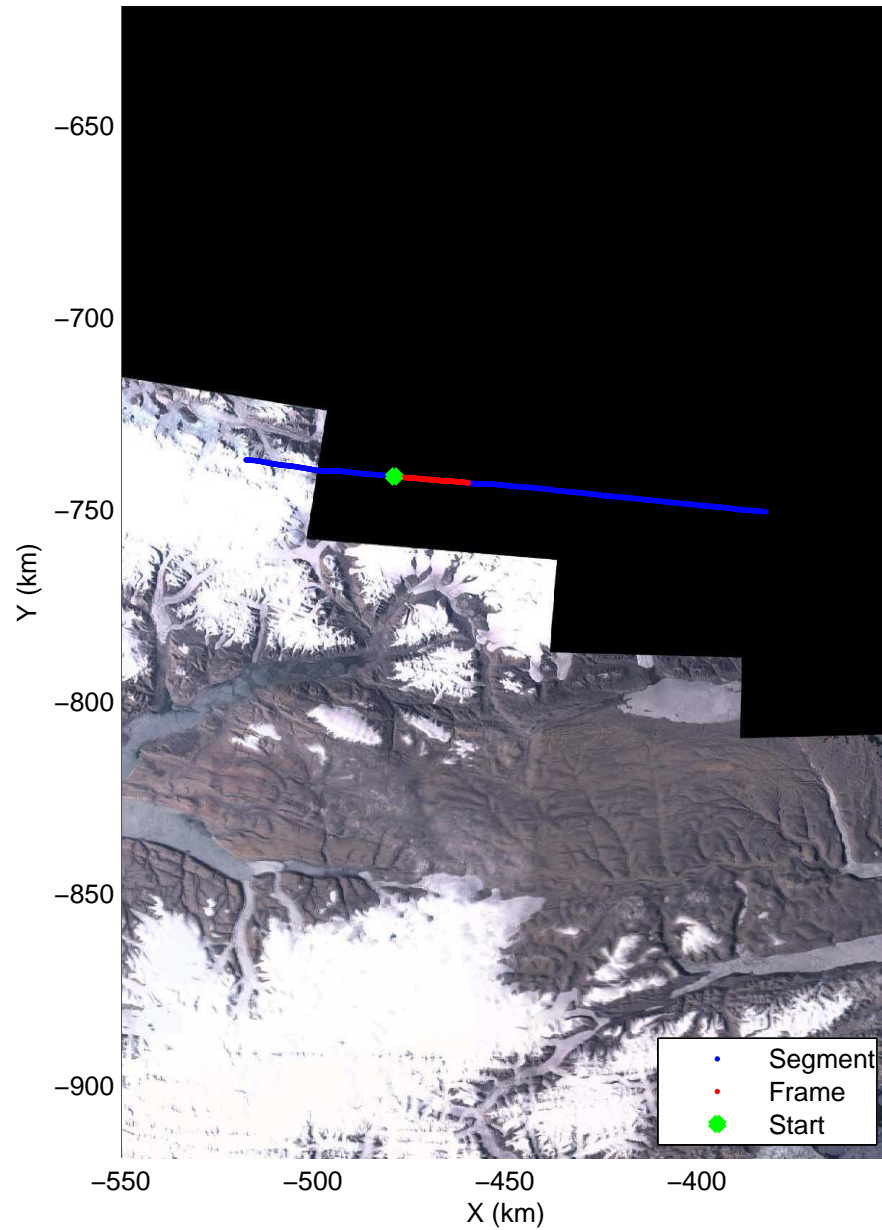

Polar Stereograph 70N/-45E

accum2 2014_Greenland_P3: "North Canada Glacier " 20140401_05_001: 13:12:23.6 to 13:14:46.2 GPS

accum2 2014_Greenland_P3: "North Canada Glacier " 20140401_05_001: 13:12:23.6 to 13:14:46.2 GPS

Polar Stereograph 70N/-45E

accum2 2014_Greenland_P3: "North Canada Glacier " 20140401_05_002: 13:14:46.5 to 13:17:04.3 GPS

accum2 2014_Greenland_P3: "North Canada Glacier " 20140401_05_002: 13:14:46.5 to 13:17:04.3 GPS

Polar Stereograph 70N/-45E

accum2 2014_Greenland_P3: "North Canada Glacier " 20140401_05_003: 13:17:04.6 to 13:19:30.5 GPS

accum2 2014_Greenland_P3: "North Canada Glacier " 20140401_05_003: 13:17:04.6 to 13:19:30.5 GPS

Polar Stereograph 70N/-45E

accum2 2014_Greenland_P3: "North Canada Glacier " 20140401_05_004: 13:19:30.8 to 13:21:51.9 GPS

accum2 2014_Greenland_P3: "North Canada Glacier " 20140401_05_004: 13:19:30.8 to 13:21:51.9 GPS