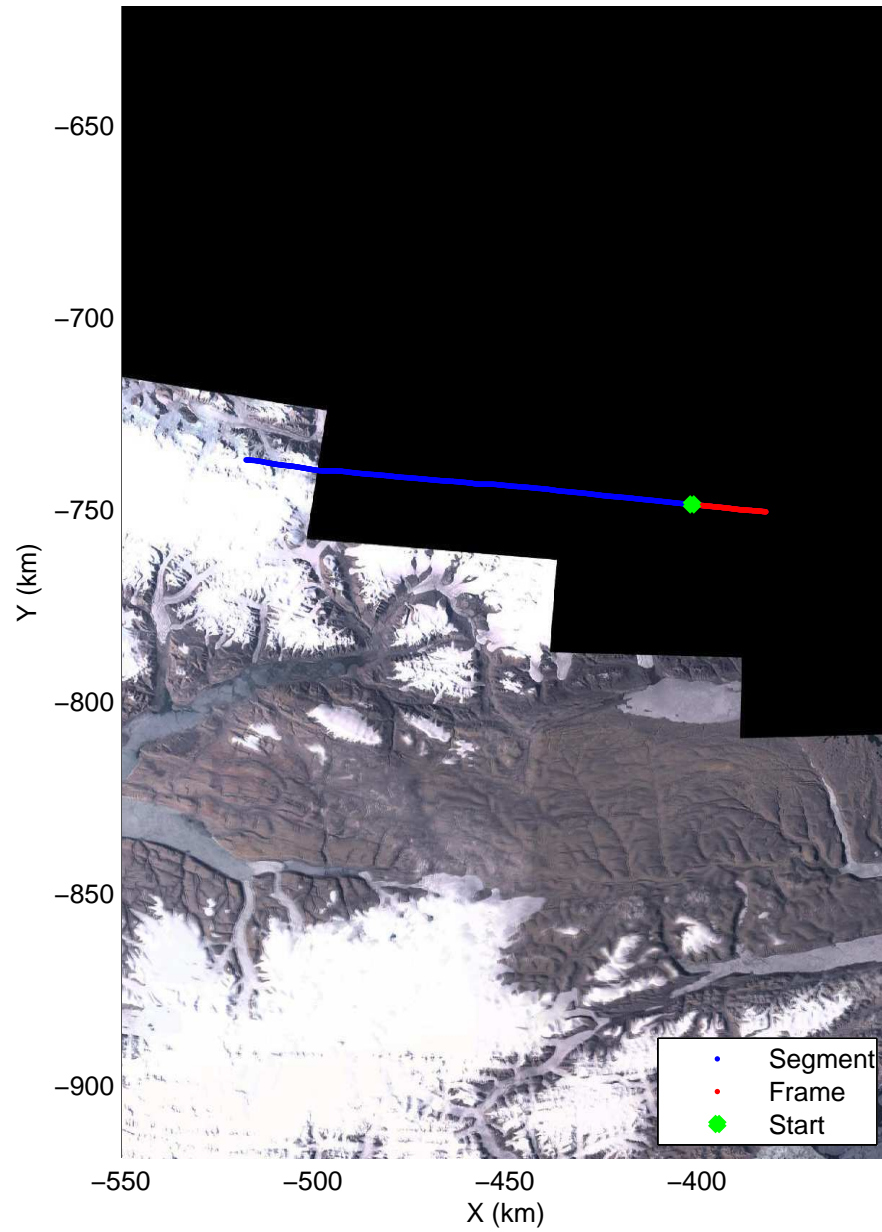

Polar Stereograph 70N/-45E

accum2 2014_Greenland_P3: "North Canada Glacier " 20140401_05_005: 13:21:52.1 to 13:24:05.2 GPS

accum2 2014_Greenland_P3: "North Canada Glacier " 20140401_05_005: 13:21:52.1 to 13:24:05.2 GPS

Polar Stereograph 70N/-45E

accum2 2014_Greenland_P3: "North Canada Glacier " 20140401_05_006: 13:24:05.4 to 13:26:21.7 GPS

accum2 2014_Greenland_P3: "North Canada Glacier " 20140401_05_006: 13:24:05.4 to 13:26:21.7 GPS

Polar Stereograph 70N/-45E

accum2 2014_Greenland_P3: "North Canada Glacier " 20140401_05_007: 13:26:21.9 to 13:28:35.7 GPS

accum2 2014_Greenland_P3: "North Canada Glacier " 20140401_05_007: 13:26:21.9 to 13:28:35.7 GPS