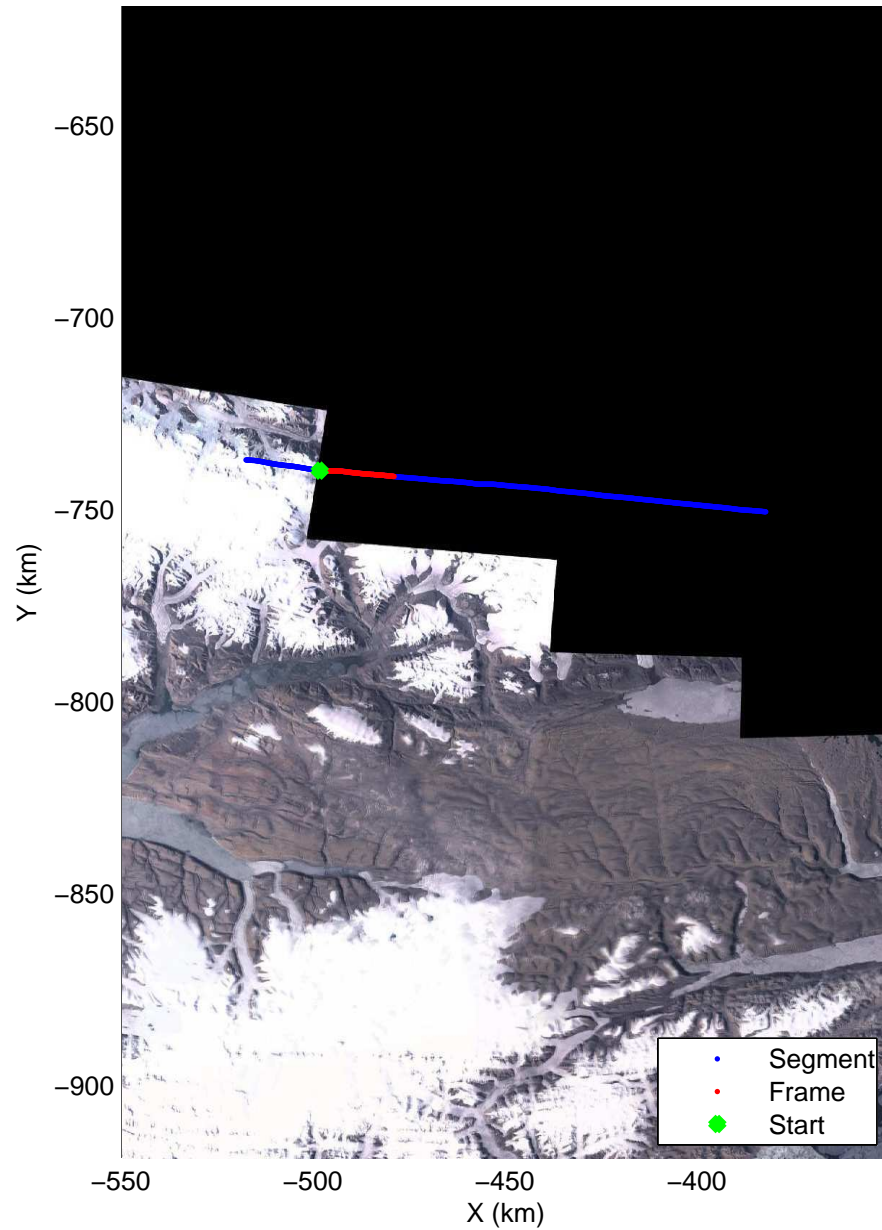

Polar Stereograph 70N/-45E

accum2 2014_Greenland_P3: "North Canada Glacier " 20140401_05_001: 13:12:23.6 to 13:14:46.2 GPS

accum2 2014_Greenland_P3: "North Canada Glacier " 20140401_05_001: 13:12:23.6 to 13:14:46.2 GPS

Polar Stereograph 70N/-45E

accum2 2014_Greenland_P3: "North Canada Glacier " 20140401_05_002: 13:14:46.5 to 13:17:04.3 GPS

accum2 2014_Greenland_P3: "North Canada Glacier " 20140401_05_002: 13:14:46.5 to 13:17:04.3 GPS

Polar Stereograph 70N/-45E

accum2 2014_Greenland_P3: "North Canada Glacier " 20140401_05_003: 13:17:04.6 to 13:19:30.5 GPS

accum2 2014_Greenland_P3: "North Canada Glacier " 20140401_05_003: 13:17:04.6 to 13:19:30.5 GPS

Polar Stereograph 70N/-45E

accum2 2014_Greenland_P3: "North Canada Glacier " 20140401_05_004: 13:19:30.8 to 13:21:51.9 GPS

accum2 2014_Greenland_P3: "North Canada Glacier " 20140401_05_004: 13:19:30.8 to 13:21:51.9 GPS