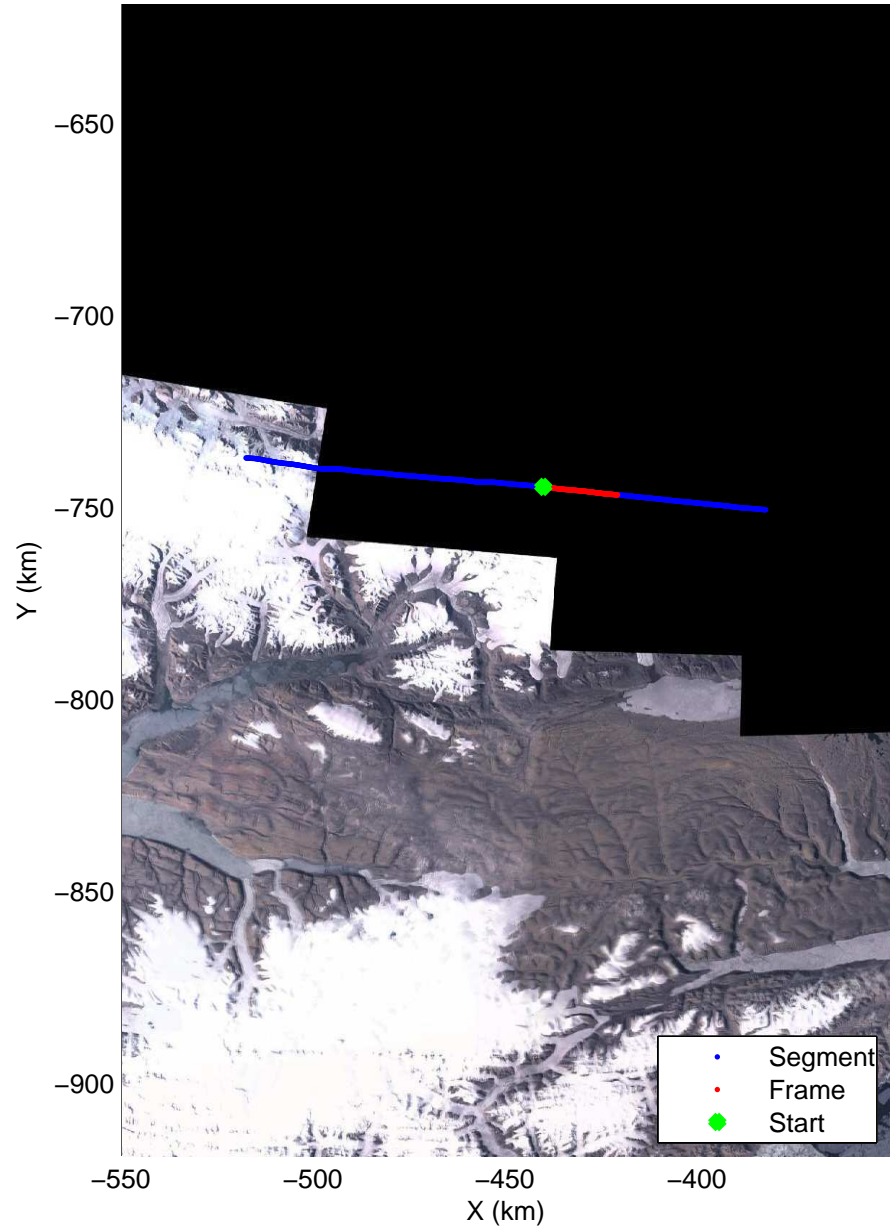

Polar Stereograph 70N/-45E

accum2 2014_Greenland_P3: "North Canada Glacier " 20140401_05_002: 13:14:46.5 to 13:17:04.3 GPS

accum2 2014_Greenland_P3: "North Canada Glacier " 20140401_05_002: 13:14:46.5 to 13:17:04.3 GPS

Polar Stereograph 70N/-45E

accum2 2014_Greenland_P3: "North Canada Glacier " 20140401_05_003: 13:17:04.6 to 13:19:30.5 GPS

accum2 2014_Greenland_P3: "North Canada Glacier " 20140401_05_003: 13:17:04.6 to 13:19:30.5 GPS

Polar Stereograph 70N/-45E

accum2 2014_Greenland_P3: "North Canada Glacier " 20140401_05_004: 13:19:30.8 to 13:21:51.9 GPS

accum2 2014_Greenland_P3: "North Canada Glacier " 20140401_05_004: 13:19:30.8 to 13:21:51.9 GPS

Polar Stereograph 70N/-45E

accum2 2014_Greenland_P3: "North Canada Glacier " 20140401_05_005: 13:21:52.1 to 13:24:05.2 GPS

accum2 2014_Greenland_P3: "North Canada Glacier " 20140401_05_005: 13:21:52.1 to 13:24:05.2 GPS