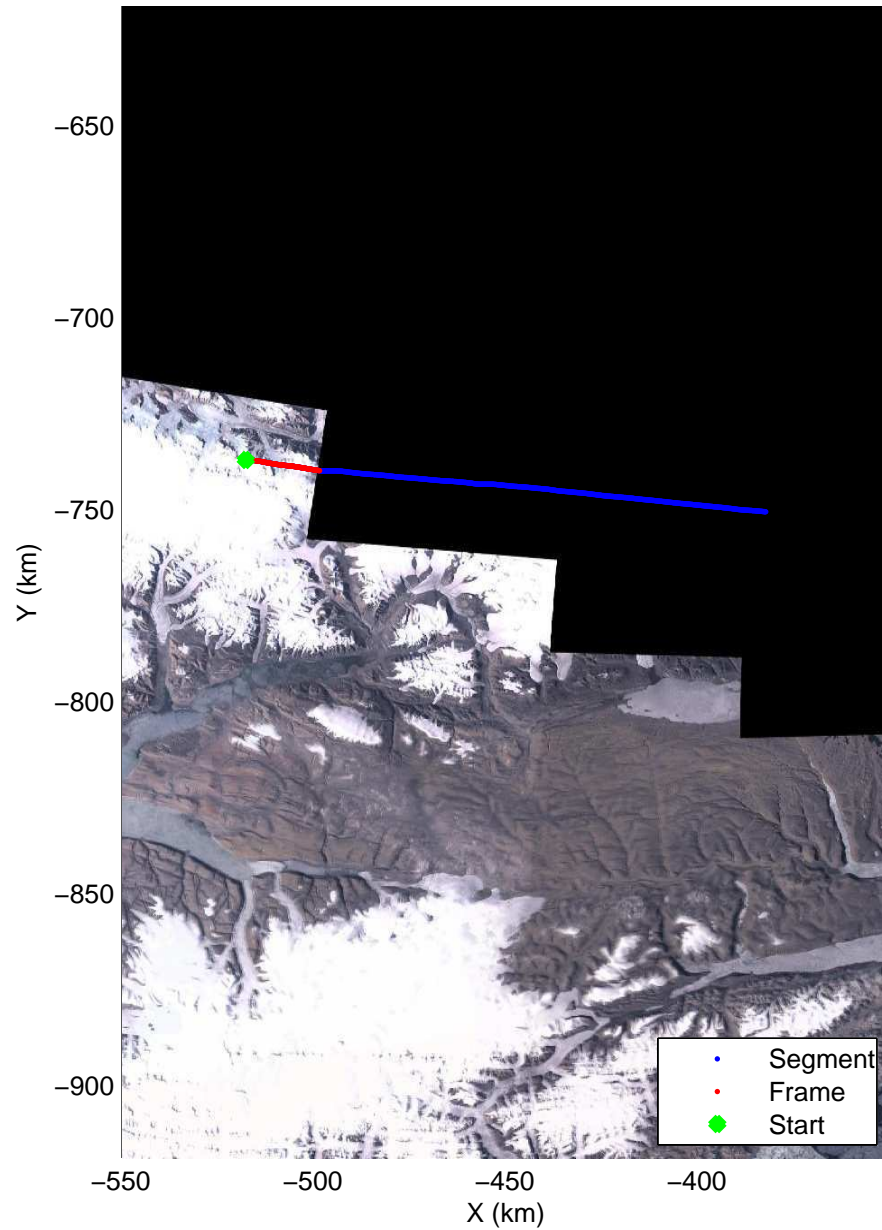

Polar Stereograph 70N/-45E

accum2 2014_Greenland_P3: "North Canada Glacier " 20140401_05_001: 13:12:23.6 to 13:14:46.2 GPS

accum2 2014_Greenland_P3: "North Canada Glacier " 20140401_05_001: 13:12:23.6 to 13:14:46.2 GPS

Polar Stereograph 70N/-45E

accum2 2014_Greenland_P3: "North Canada Glacier " 20140401_05_002: 13:14:46.5 to 13:17:04.3 GPS

accum2 2014_Greenland_P3: "North Canada Glacier " 20140401_05_002: 13:14:46.5 to 13:17:04.3 GPS

Polar Stereograph 70N/-45E

accum2 2014_Greenland_P3: "North Canada Glacier " 20140401_05_003: 13:17:04.6 to 13:19:30.5 GPS

accum2 2014_Greenland_P3: "North Canada Glacier " 20140401_05_003: 13:17:04.6 to 13:19:30.5 GPS

Polar Stereograph 70N/-45E

accum2 2014_Greenland_P3: "North Canada Glacier " 20140401_05_004: 13:19:30.8 to 13:21:51.9 GPS

accum2 2014_Greenland_P3: "North Canada Glacier " 20140401_05_004: 13:19:30.8 to 13:21:51.9 GPS