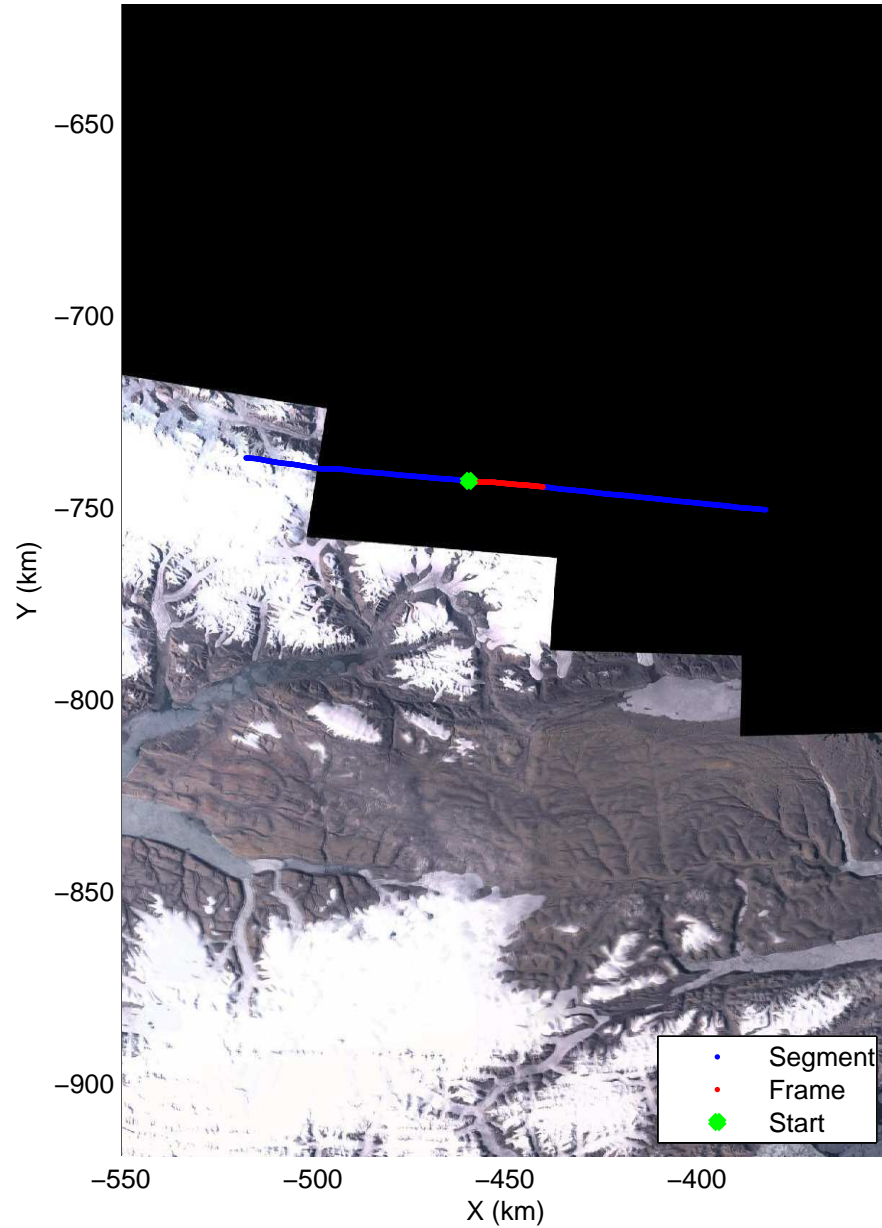

Polar Stereograph 70N/-45E

accum2 2014_Greenland_P3: "North Canada Glacier " 20140401_05_001: 13:12:23.6 to 13:14:46.2 GPS

accum2 2014_Greenland_P3: "North Canada Glacier " 20140401_05_001: 13:12:23.6 to 13:14:46.2 GPS

Polar Stereograph 70N/-45E

accum2 2014_Greenland_P3: "North Canada Glacier " 20140401_05_002: 13:14:46.5 to 13:17:04.3 GPS

accum2 2014_Greenland_P3: "North Canada Glacier " 20140401_05_002: 13:14:46.5 to 13:17:04.3 GPS

Polar Stereograph 70N/-45E

accum2 2014_Greenland_P3: "North Canada Glacier " 20140401_05_003: 13:17:04.6 to 13:19:30.5 GPS

accum2 2014_Greenland_P3: "North Canada Glacier " 20140401_05_003: 13:17:04.6 to 13:19:30.5 GPS

Polar Stereograph 70N/-45E

accum2 2014_Greenland_P3: "North Canada Glacier " 20140401_05_004: 13:19:30.8 to 13:21:51.9 GPS

accum2 2014_Greenland_P3: "North Canada Glacier " 20140401_05_004: 13:19:30.8 to 13:21:51.9 GPS