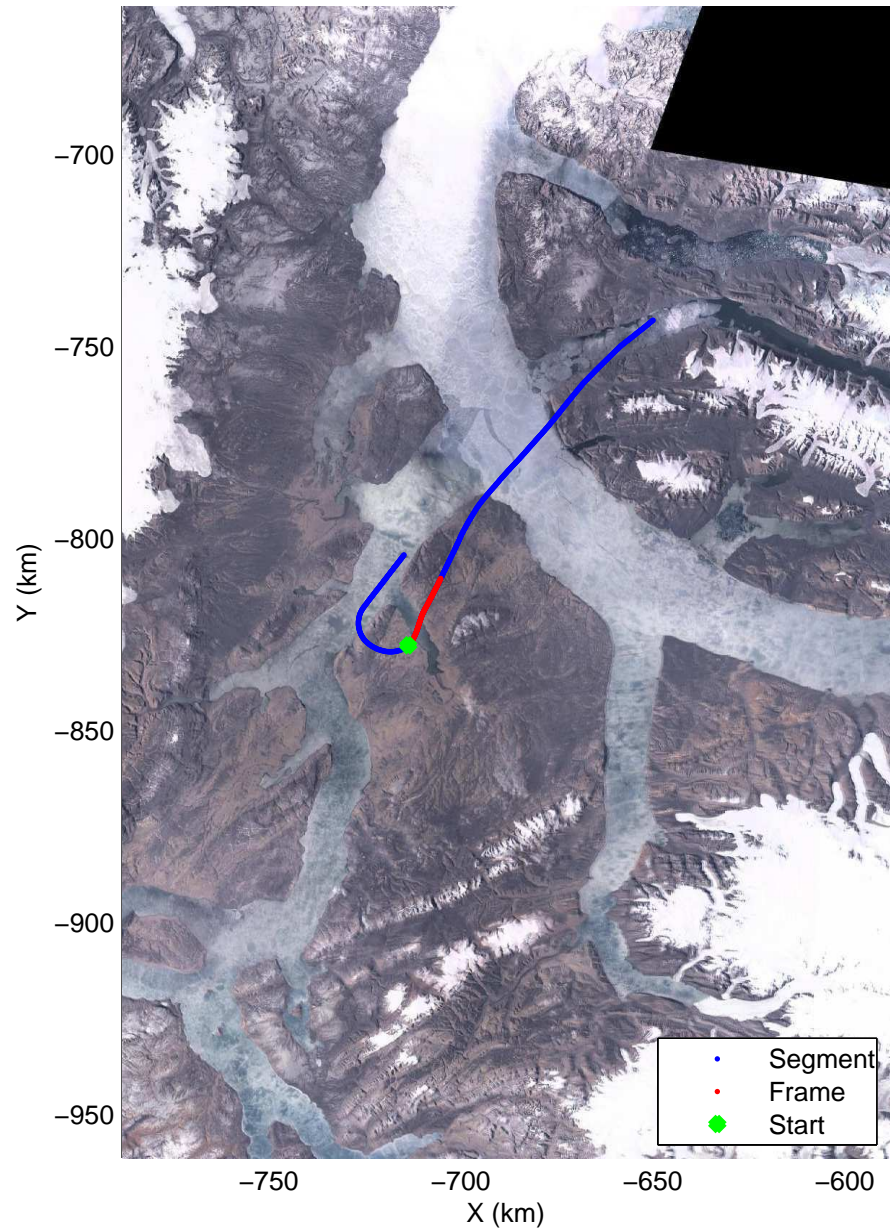

Polar Stereograph 70N/-45E

accum2 2014_Greenland_P3: "North Canada Glacier " 20140401_04_001: 12:35:21.1 to 12:38:01.8 GPS

accum2 2014_Greenland_P3: "North Canada Glacier " 20140401_04_001: 12:35:21.1 to 12:38:01.8 GPS

accum2 2014_Greenland_P3: "North Canada Glacier " 20140401_04_002: 12:38:01.9 to 12:40:27.1 GPS

accum2 2014_Greenland_P3: "North Canada Glacier " 20140401_04_002: 12:38:01.9 to 12:40:27.1 GPS

Polar Stereograph 70N/-45E

accum2 2014_Greenland_P3: "North Canada Glacier " 20140401_04_003: 12:40:27.3 to 12:43:08.3 GPS

accum2 2014_Greenland_P3: "North Canada Glacier " 20140401_04_003: 12:40:27.3 to 12:43:08.3 GPS

Polar Stereograph 70N/-45E

accum2 2014_Greenland_P3: "North Canada Glacier " 20140401_04_005: 12:45:40.1 to 12:48:06.1 GPS

Polar Stereograph 70N/-45E

accum2 2014_Greenland_P3: "North Canada Glacier " 20140401_04_006: 12:48:06.3 to 12:50:46.5 GPS