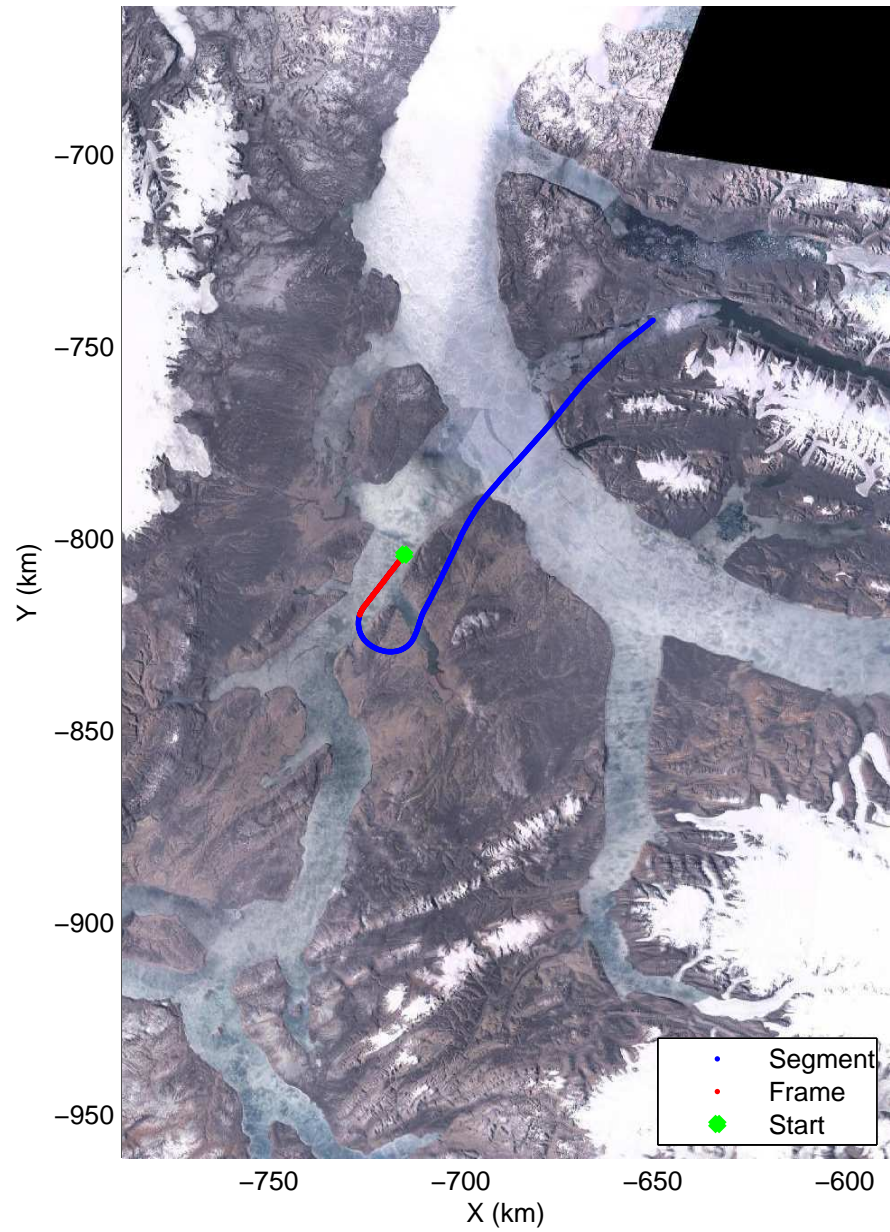

Polar Stereograph 70N/-45E

accum2 2014_Greenland_P3: "North Canada Glacier " 20140401_04_001: 12:35:21.1 to 12:38:01.8 GPS

accum2 2014_Greenland_P3: "North Canada Glacier " 20140401_04_001: 12:35:21.1 to 12:38:01.8 GPS

accum2 2014_Greenland_P3: "North Canada Glacier " 20140401_04_002: 12:38:01.9 to 12:40:27.1 GPS

accum2 2014_Greenland_P3: "North Canada Glacier " 20140401_04_002: 12:38:01.9 to 12:40:27.1 GPS

Polar Stereograph 70N/-45E

accum2 2014_Greenland_P3: "North Canada Glacier " 20140401_04_003: 12:40:27.3 to 12:43:08.3 GPS

accum2 2014_Greenland_P3: "North Canada Glacier " 20140401_04_003: 12:40:27.3 to 12:43:08.3 GPS

Polar Stereograph 70N/-45E

accum2 2014_Greenland_P3: "North Canada Glacier " 20140401_04_005: 12:45:40.1 to 12:48:06.1 GPS

Polar Stereograph 70N/-45E

accum2 2014_Greenland_P3: "North Canada Glacier " 20140401_04_006: 12:48:06.3 to 12:50:46.5 GPS