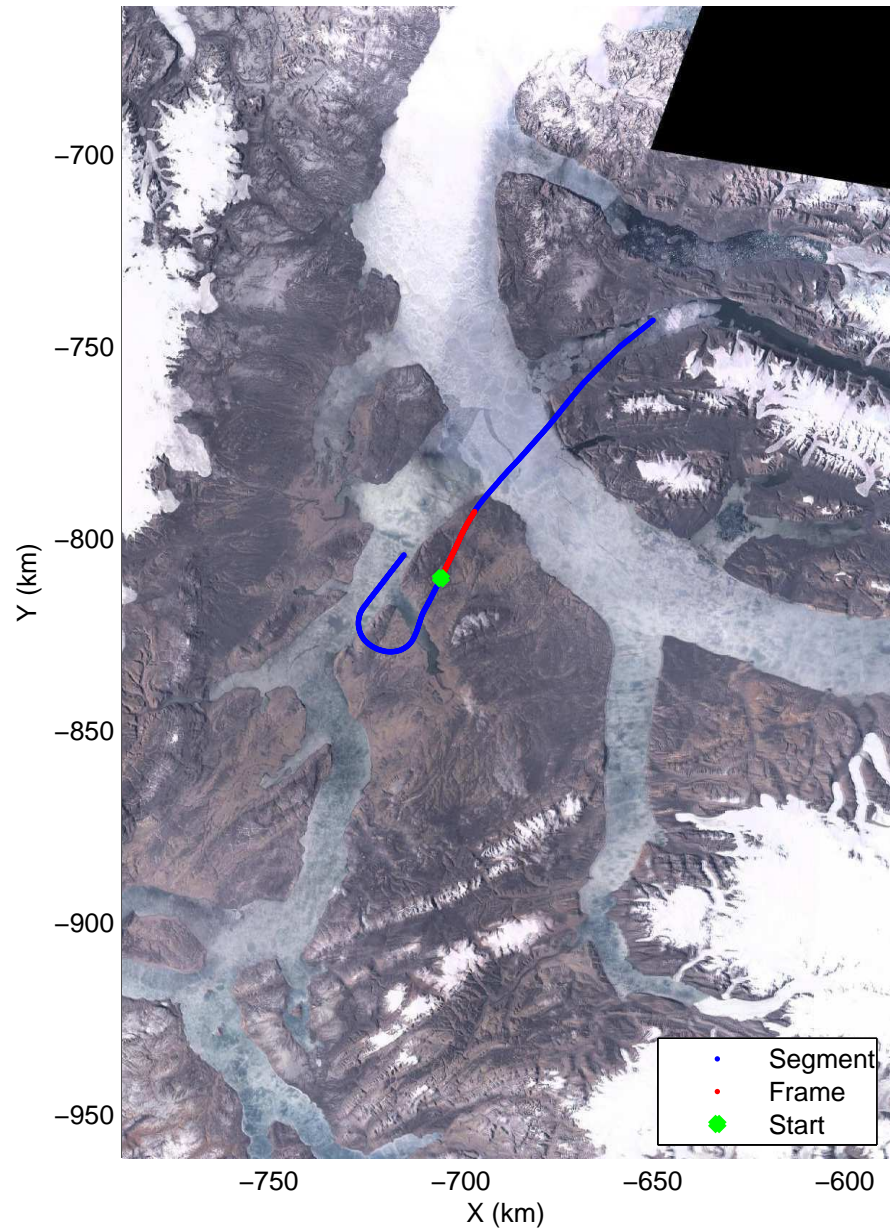

Polar Stereograph 70N/-45E

accum2 2014_Greenland_P3: "North Canada Glacier " 20140401_04_001: 12:35:21.1 to 12:38:01.8 GPS

accum2 2014_Greenland_P3: "North Canada Glacier " 20140401_04_001: 12:35:21.1 to 12:38:01.8 GPS

accum2 2014_Greenland_P3: "North Canada Glacier " 20140401_04_002: 12:38:01.9 to 12:40:27.1 GPS

accum2 2014_Greenland_P3: "North Canada Glacier " 20140401_04_002: 12:38:01.9 to 12:40:27.1 GPS

Polar Stereograph 70N/-45E

accum2 2014_Greenland_P3: "North Canada Glacier " 20140401_04_003: 12:40:27.3 to 12:43:08.3 GPS

accum2 2014_Greenland_P3: "North Canada Glacier " 20140401_04_003: 12:40:27.3 to 12:43:08.3 GPS

Polar Stereograph 70N/-45E

accum2 2014_Greenland_P3: "North Canada Glacier " 20140401_04_005: 12:45:40.1 to 12:48:06.1 GPS

Polar Stereograph 70N/-45E

accum2 2014_Greenland_P3: "North Canada Glacier " 20140401_04_006: 12:48:06.3 to 12:50:46.5 GPS