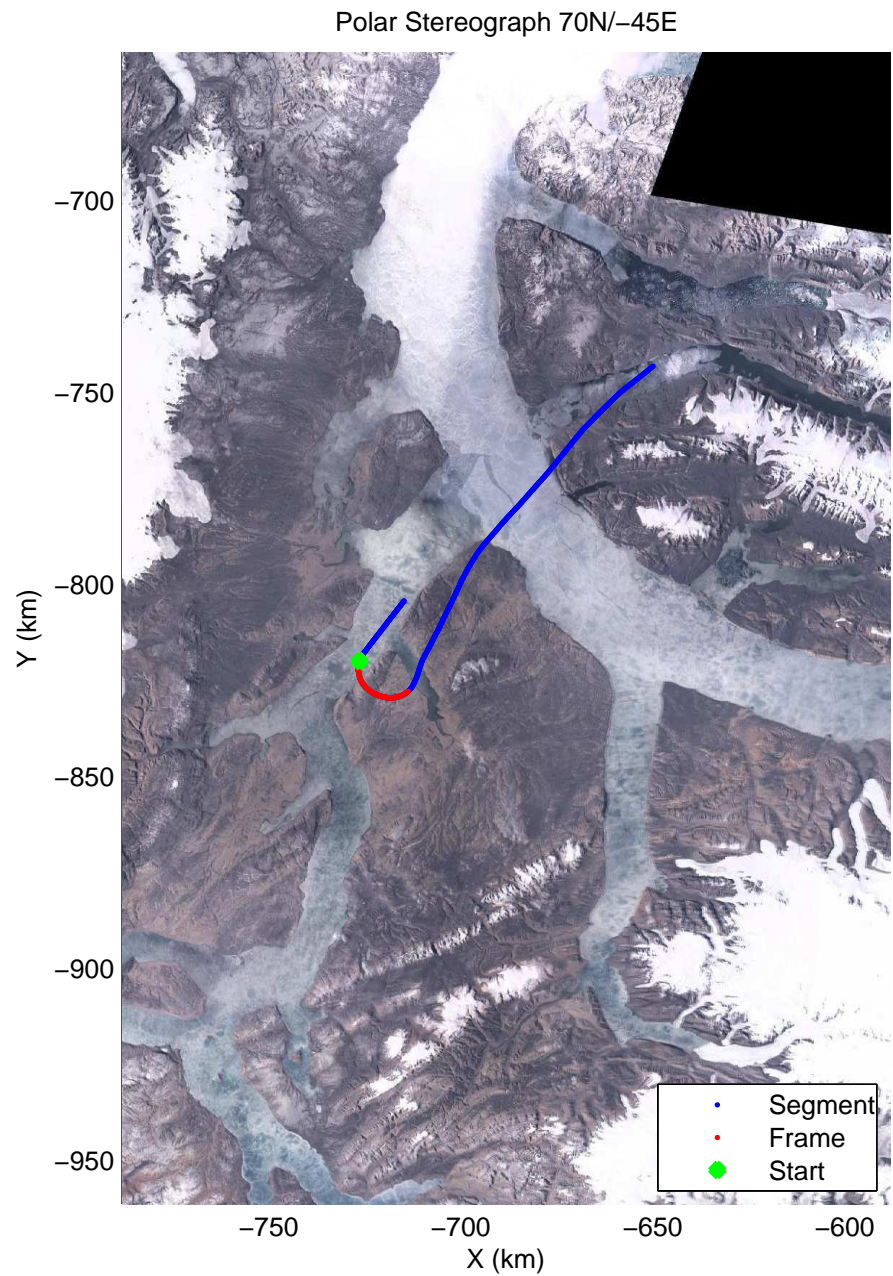

Polar Stereograph 70N/-45E

accum2 2014_Greenland_P3: "North Canada Glacier " 20140401_04_001: 12:35:21.1 to 12:38:01.8 GPS

accum2 2014_Greenland_P3: "North Canada Glacier " 20140401_04_001: 12:35:21.1 to 12:38:01.8 GPS

accum2 2014_Greenland_P3: "North Canada Glacier " 20140401_04_002: 12:38:01.9 to 12:40:27.1 GPS

accum2 2014_Greenland_P3: "North Canada Glacier " 20140401_04_002: 12:38:01.9 to 12:40:27.1 GPS

Polar Stereograph 70N/-45E

accum2 2014_Greenland_P3: "North Canada Glacier " 20140401_04_003: 12:40:27.3 to 12:43:08.3 GPS

accum2 2014_Greenland_P3: "North Canada Glacier " 20140401_04_003: 12:40:27.3 to 12:43:08.3 GPS

Polar Stereograph 70N/-45E

accum2 2014_Greenland_P3: "North Canada Glacier " 20140401_04_005: 12:45:40.1 to 12:48:06.1 GPS

Polar Stereograph 70N/-45E

accum2 2014_Greenland_P3: "North Canada Glacier " 20140401_04_006: 12:48:06.3 to 12:50:46.5 GPS