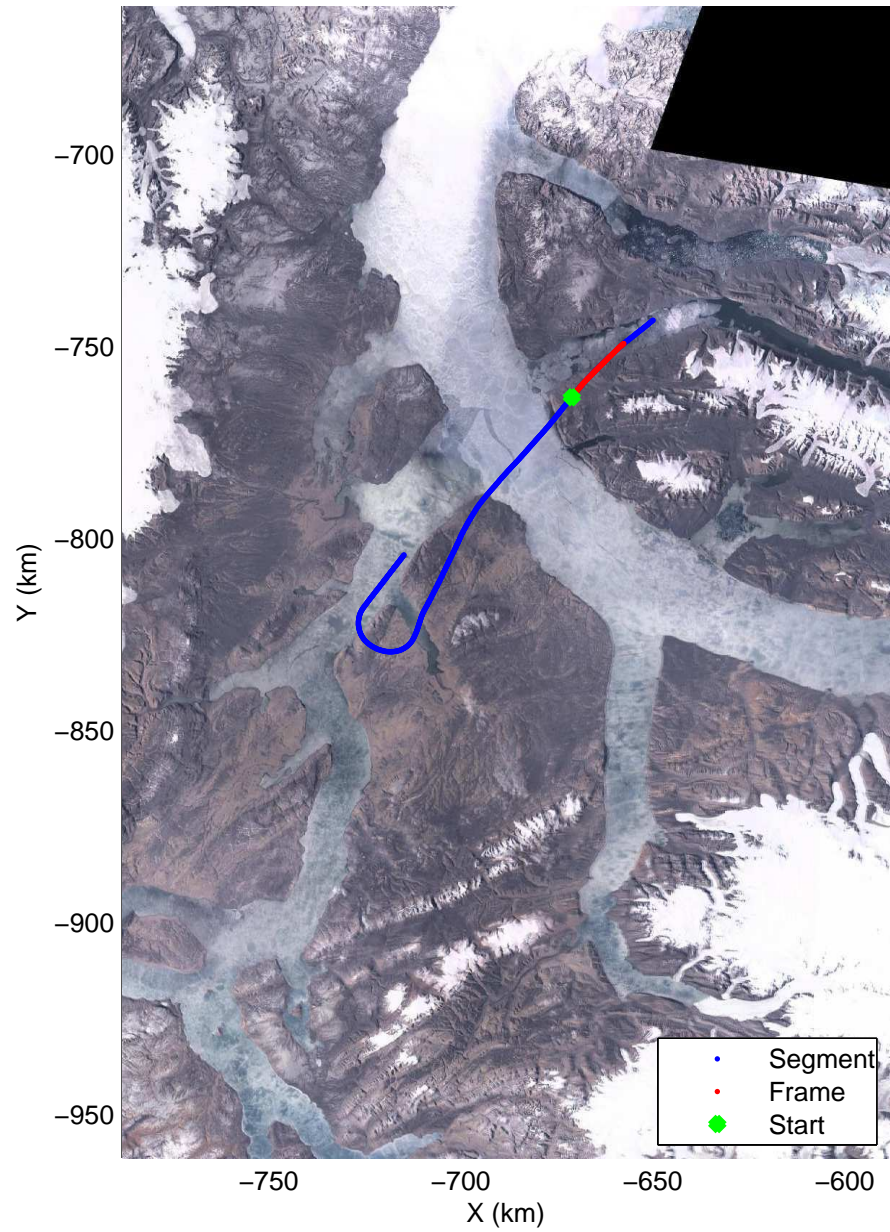

accum2 2014_Greenland_P3: "North Canada Glacier " 20140401_04_005: 12:45:40.1 to 12:48:06.1 GPS

Polar Stereograph 70N/-45E

accum2 2014_Greenland_P3: "North Canada Glacier " 20140401_04_006: 12:48:06.3 to 12:50:46.5 GPS

accum2 2014_Greenland_P3: "North Canada Glacier " 20140401_04_006: 12:48:06.3 to 12:50:46.5 GPS

Polar Stereograph 70N/-45E

accum2 2014_Greenland_P3: "North Canada Glacier " 20140401_04_007: 12:50:46.6 to 12:53:22.9 GPS