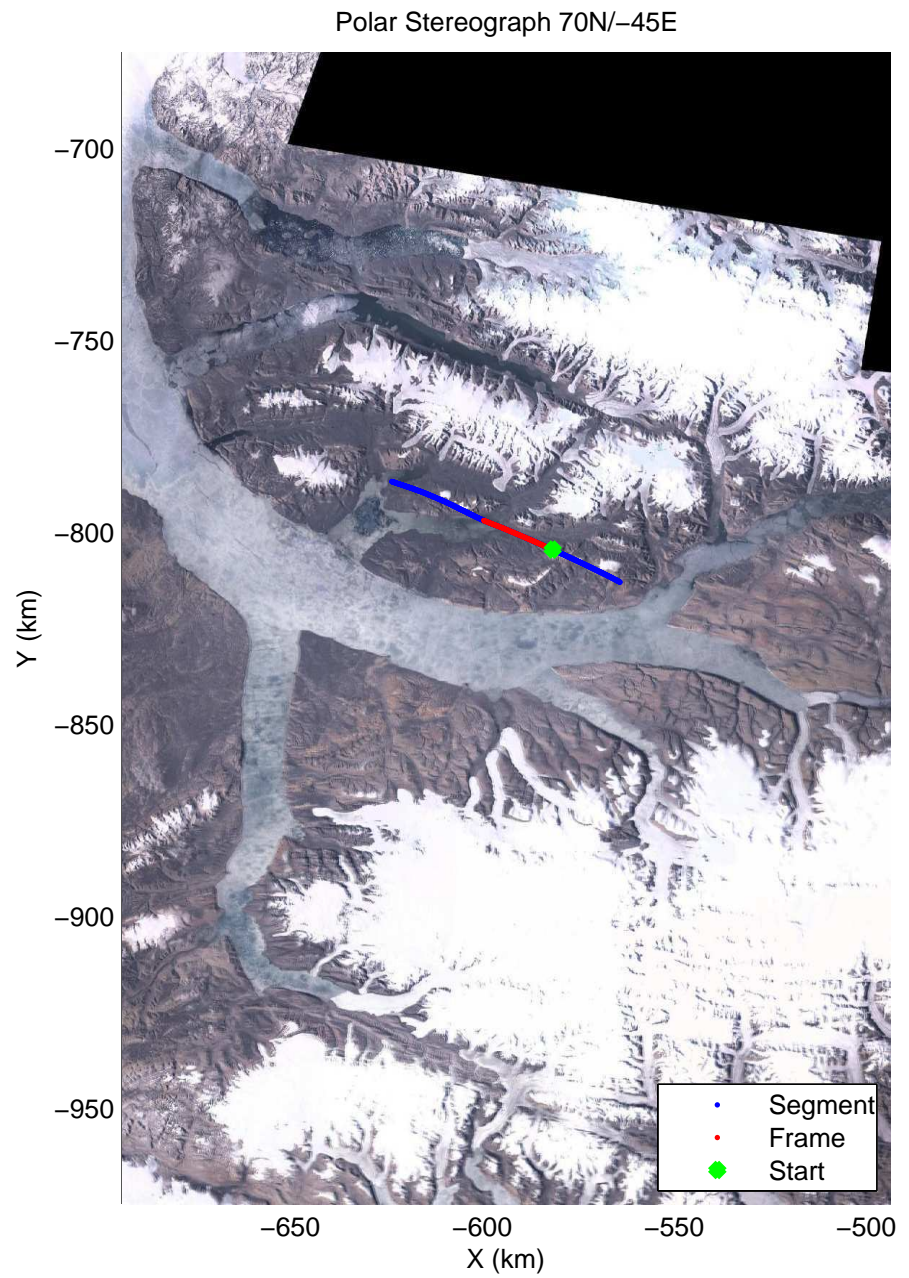

accum2 2014_Greenland_P3: "North Canada Glacier " 20140401_02_001: 12:13:08.6 to 12:15:20.6 GPS

accum2 2014_Greenland_P3: "North Canada Glacier " 20140401_02_001: 12:13:08.6 to 12:15:20.6 GPS

accum2 2014_Greenland_P3: "North Canada Glacier " 20140401_02_002: 12:15:20.8 to 12:17:43.3 GPS

accum2 2014_Greenland_P3: "North Canada Glacier " 20140401_02_002: 12:15:20.8 to 12:17:43.3 GPS

accum2 2014_Greenland_P3: "North Canada Glacier " 20140401_02_003: 12:17:43.5 to 12:21:12.3 GPS

accum2 2014_Greenland_P3: "North Canada Glacier " 20140401_02_003: 12:17:43.5 to 12:21:12.3 GPS