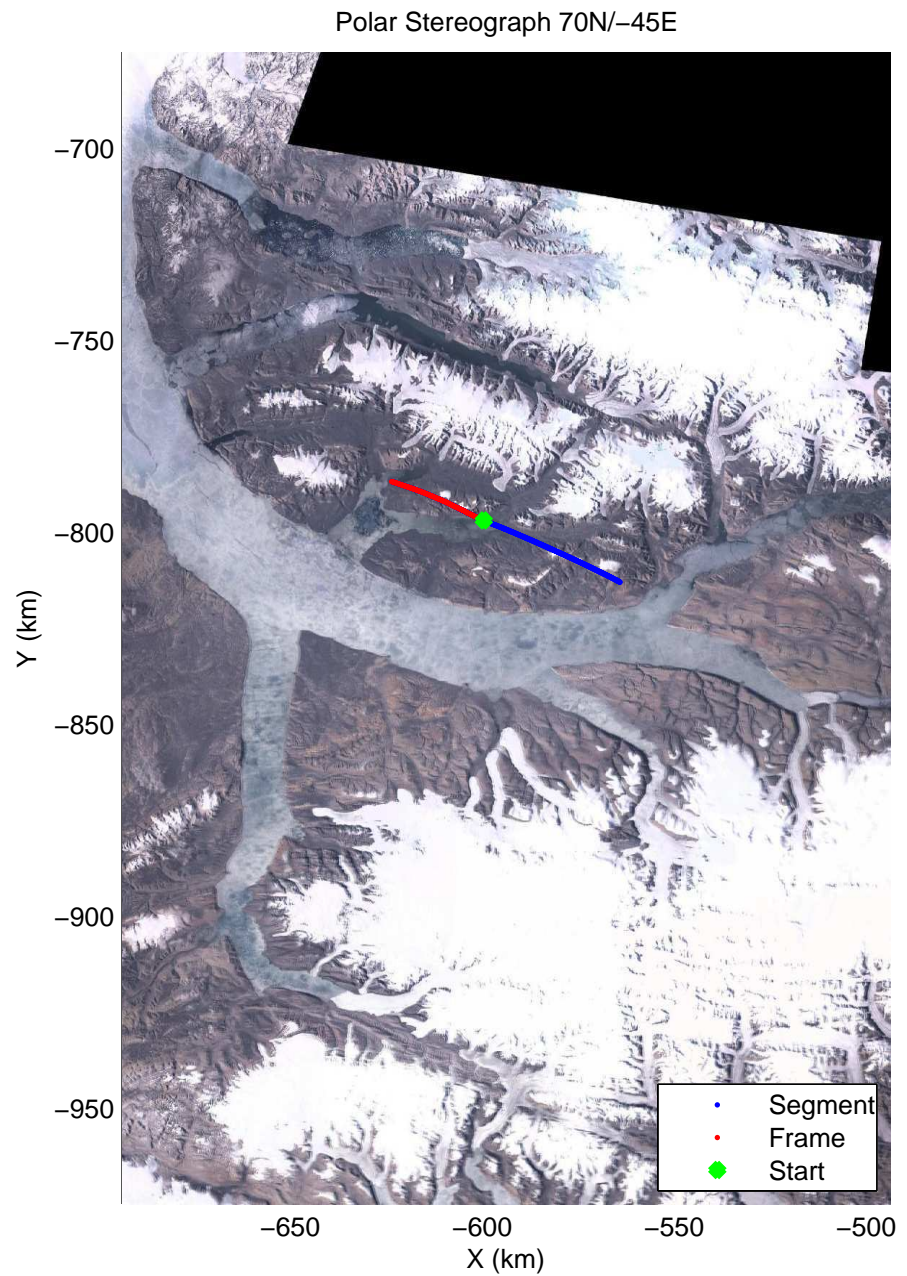

accum2 2014_Greenland_P3: "North Canada Glacier " 20140401_02_001: 12:13:08.6 to 12:15:20.6 GPS

accum2 2014_Greenland_P3: "North Canada Glacier " 20140401_02_001: 12:13:08.6 to 12:15:20.6 GPS

accum2 2014_Greenland_P3: "North Canada Glacier " 20140401_02_002: 12:15:20.8 to 12:17:43.3 GPS

accum2 2014_Greenland_P3: "North Canada Glacier " 20140401_02_002: 12:15:20.8 to 12:17:43.3 GPS

accum2 2014_Greenland_P3: "North Canada Glacier " 20140401_02_003: 12:17:43.5 to 12:21:12.3 GPS

accum2 2014_Greenland_P3: "North Canada Glacier " 20140401_02_003: 12:17:43.5 to 12:21:12.3 GPS