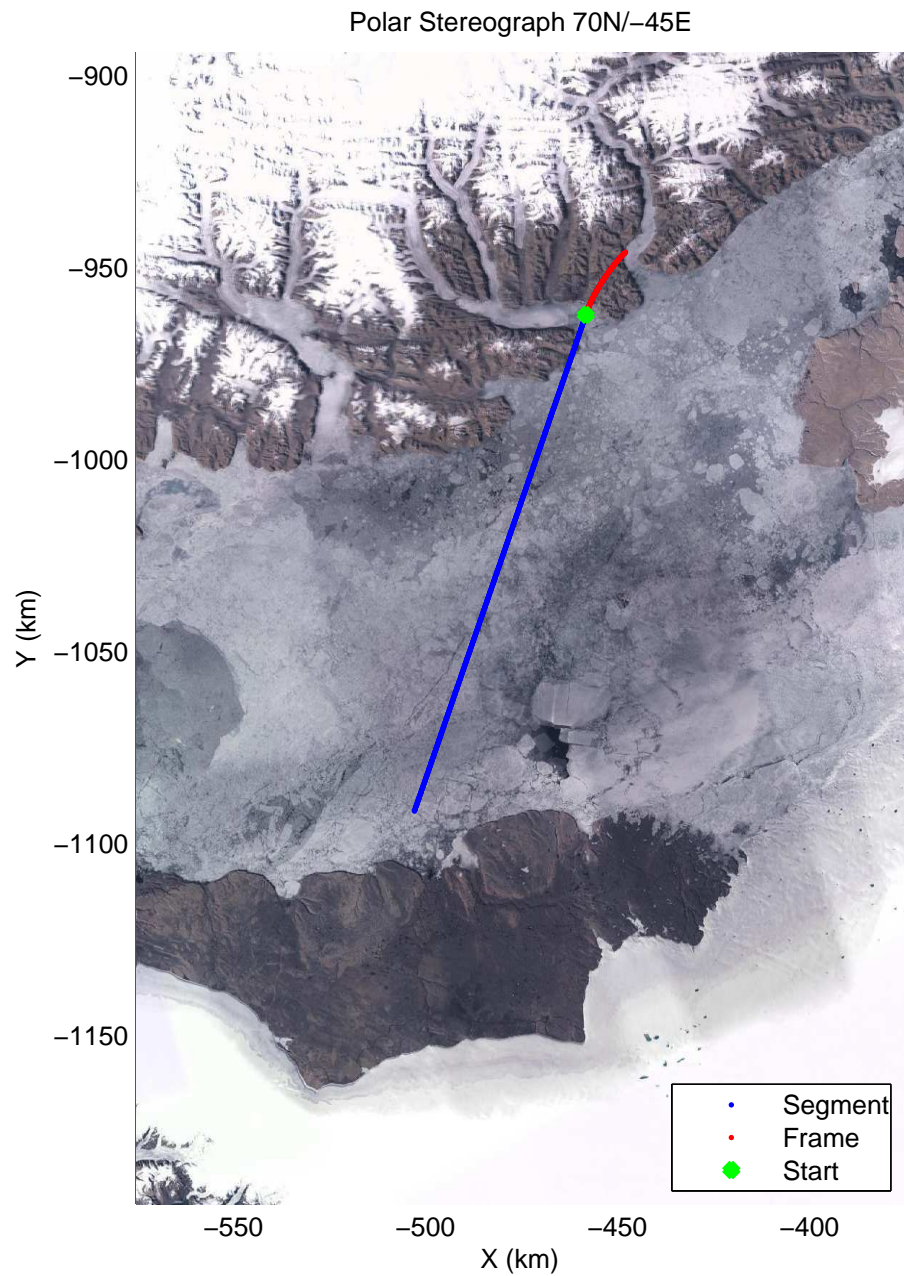

accum2 2014_Greenland_P3: "North Canada Glacier " 20140401_01_005: 11:42:05.5 to 11:44:01.8 GPS

accum2 2014_Greenland_P3: "North Canada Glacier " 20140401_01_006: 11:44:02.1 to 11:45:59.0 GPS

accum2 2014_Greenland_P3: "North Canada Glacier " 20140401_01_006: 11:44:02.1 to 11:45:59.0 GPS

accum2 2014_Greenland_P3: "North Canada Glacier " 20140401_01_007: 11:45:59.3 to 11:47:56.0 GPS

accum2 2014_Greenland_P3: "North Canada Glacier " 20140401_01_007: 11:45:59.3 to 11:47:56.0 GPS

accum2 2014_Greenland_P3: "North Canada Glacier " 20140401_01_008: 11:47:56.3 to 11:49:56.0 GPS

accum2 2014_Greenland_P3: "North Canada Glacier " 20140401_01_008: 11:47:56.3 to 11:49:56.0 GPS