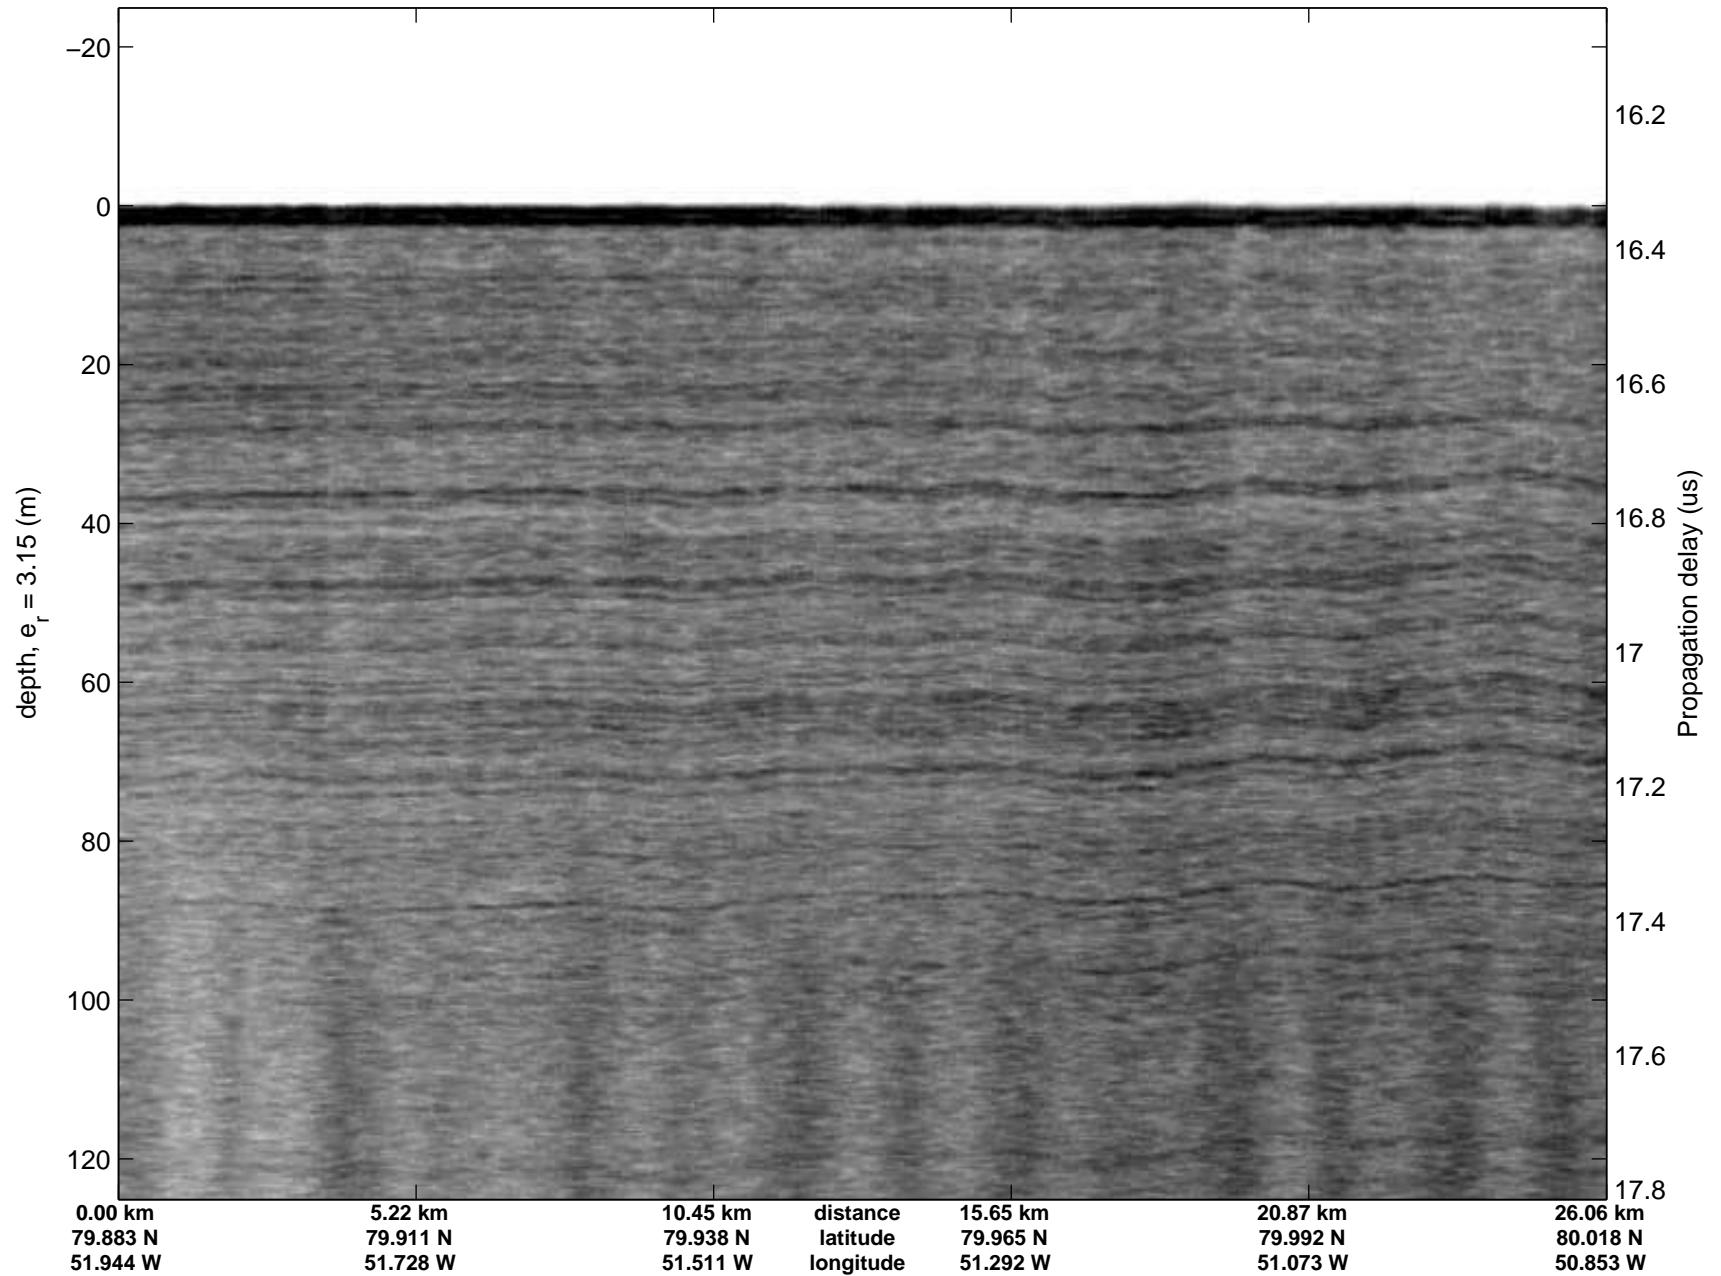

accum2 2014_Greenland_P3: "Sea Ice Giles Gateway" 20140324_02_001: 12:11:36.7 to 12:14:38.3 GPS

accum2 2014_Greenland_P3: "Sea Ice Giles Gateway" 20140324_02_001: 12:11:36.7 to 12:14:38.3 GPS