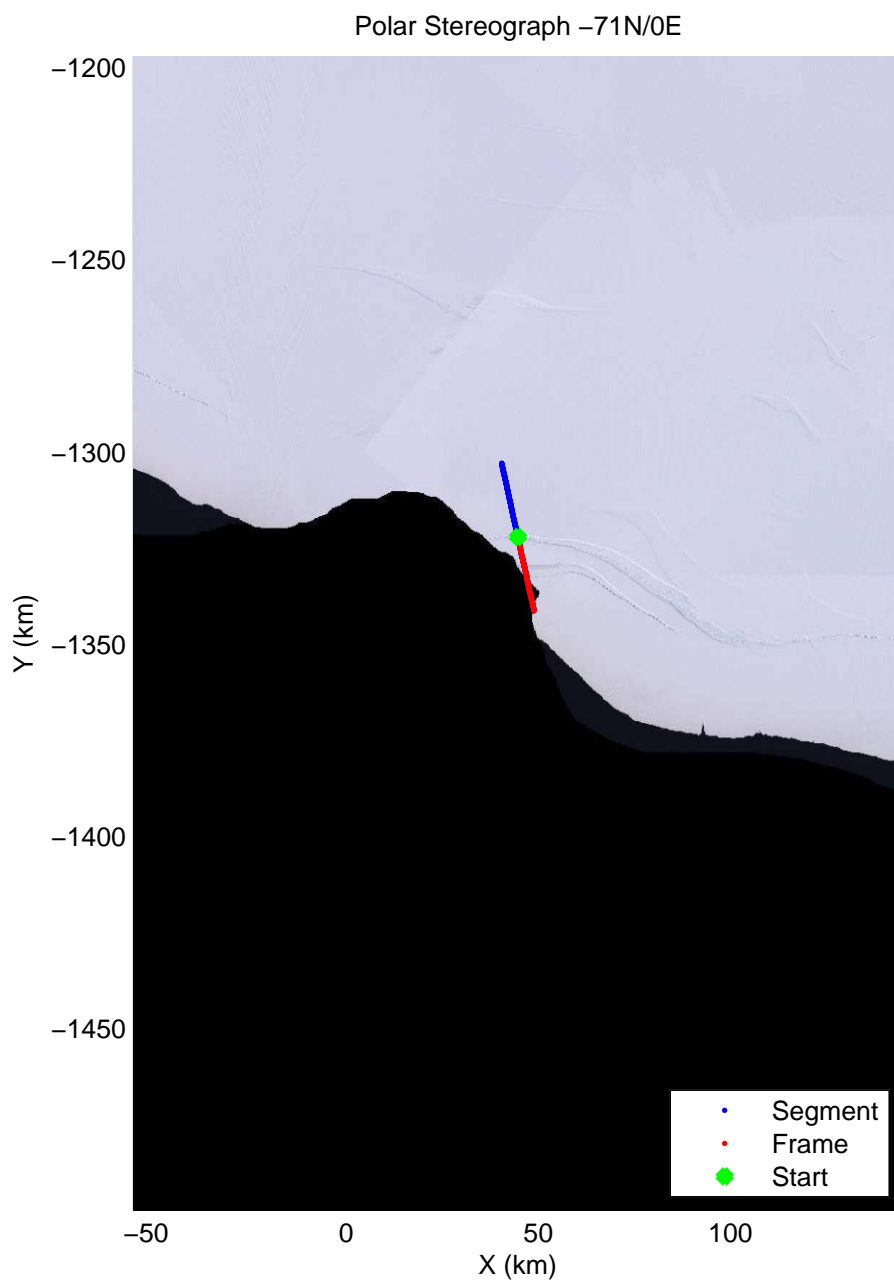

accum2 2013_Antarctica_P3: "Cryosat Transit" 20131128_02_001: -2:58:15.8 to -1:01:04.8 GPS

accum2 2013_Antarctica_P3: "Cryosat Transit" 20131128_02_002: -1:01:04.9 to -1:03:52.0 GPS