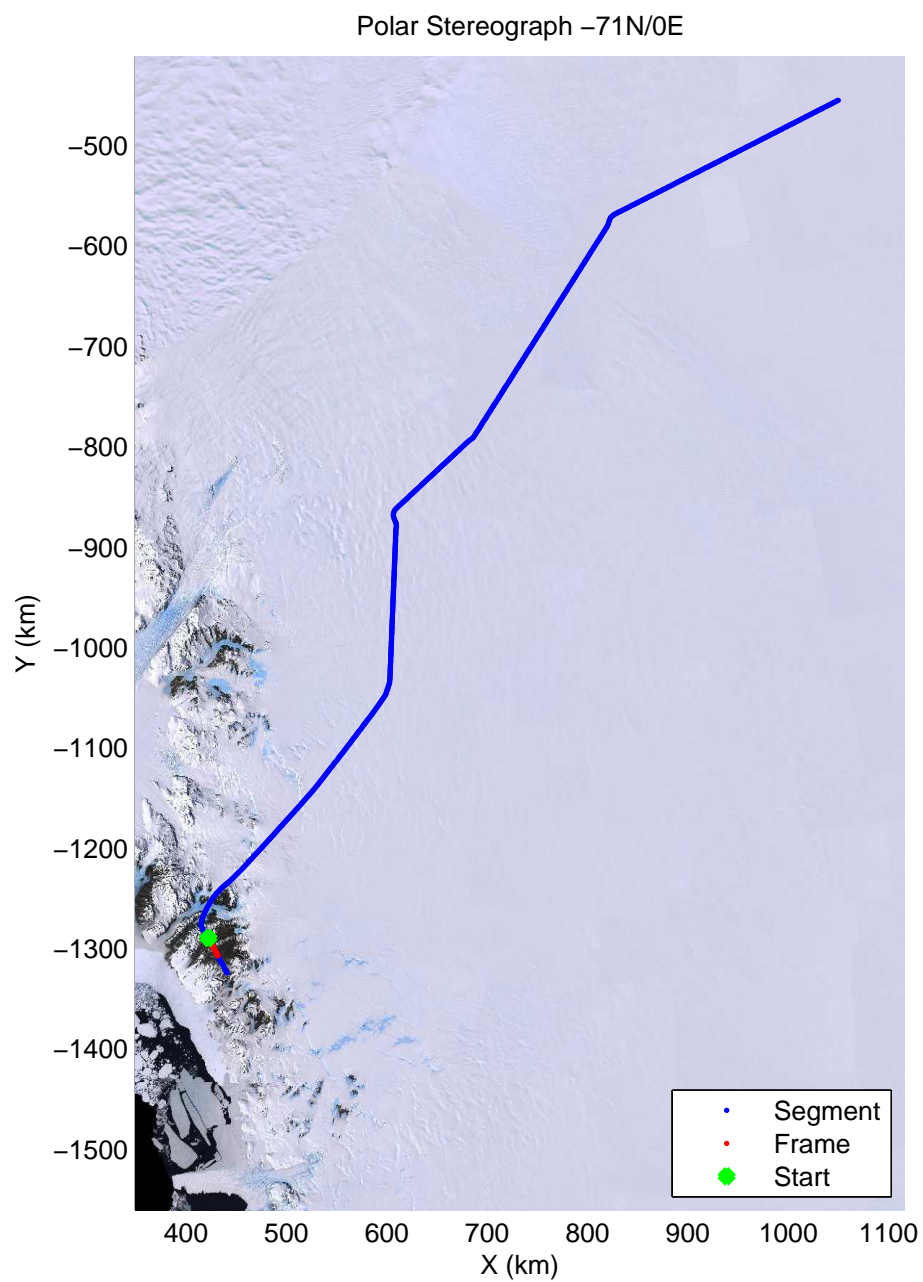

accum2 2013_Antarctica_P3: "Dome C – Vostok" 20131127_08_055: 02:42:32.4 to 02:44:54.2 GPS

accum2 2013_Antarctica_P3: "Dome C – Vostok" 20131127_08_056: 02:44:54.5 to 02:47:12.0 GPS

accum2 2013_Antarctica_P3: "Dome C – Vostok" 20131127_08_057: 02:47:12.2 to 02:49:25.6 GPS