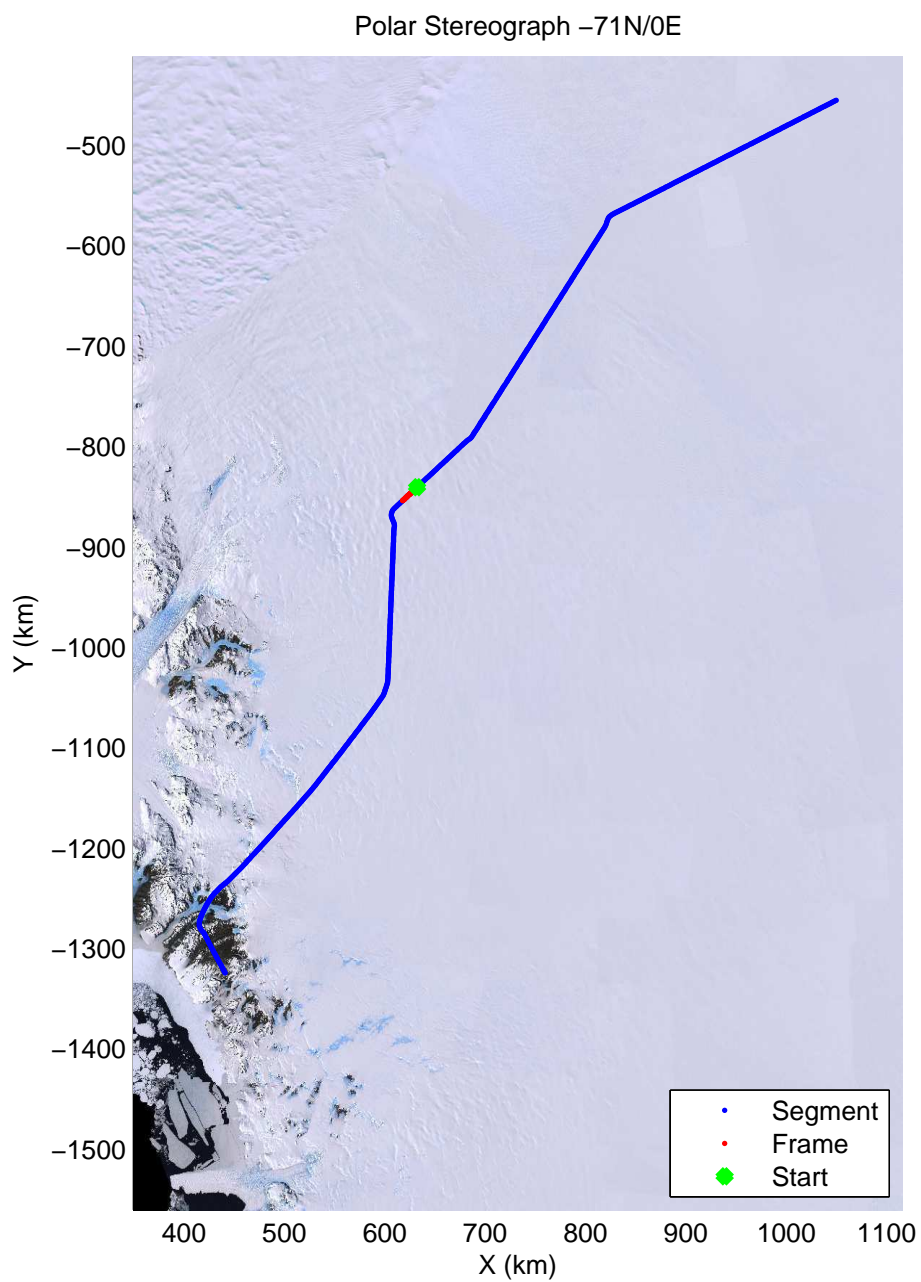

accum2 2013_Antarctica_P3: "Dome C – Vostok" 20131127_08_028: 01:40:18.6 to 01:42:36.9 GPS

accum2 2013_Antarctica_P3: "Dome C – Vostok" 20131127_08_029: 01:42:37.1 to 01:44:55.6 GPS

accum2 2013_Antarctica_P3: "Dome C – Vostok" 20131127_08_030: 01:44:55.8 to 01:47:14.6 GPS