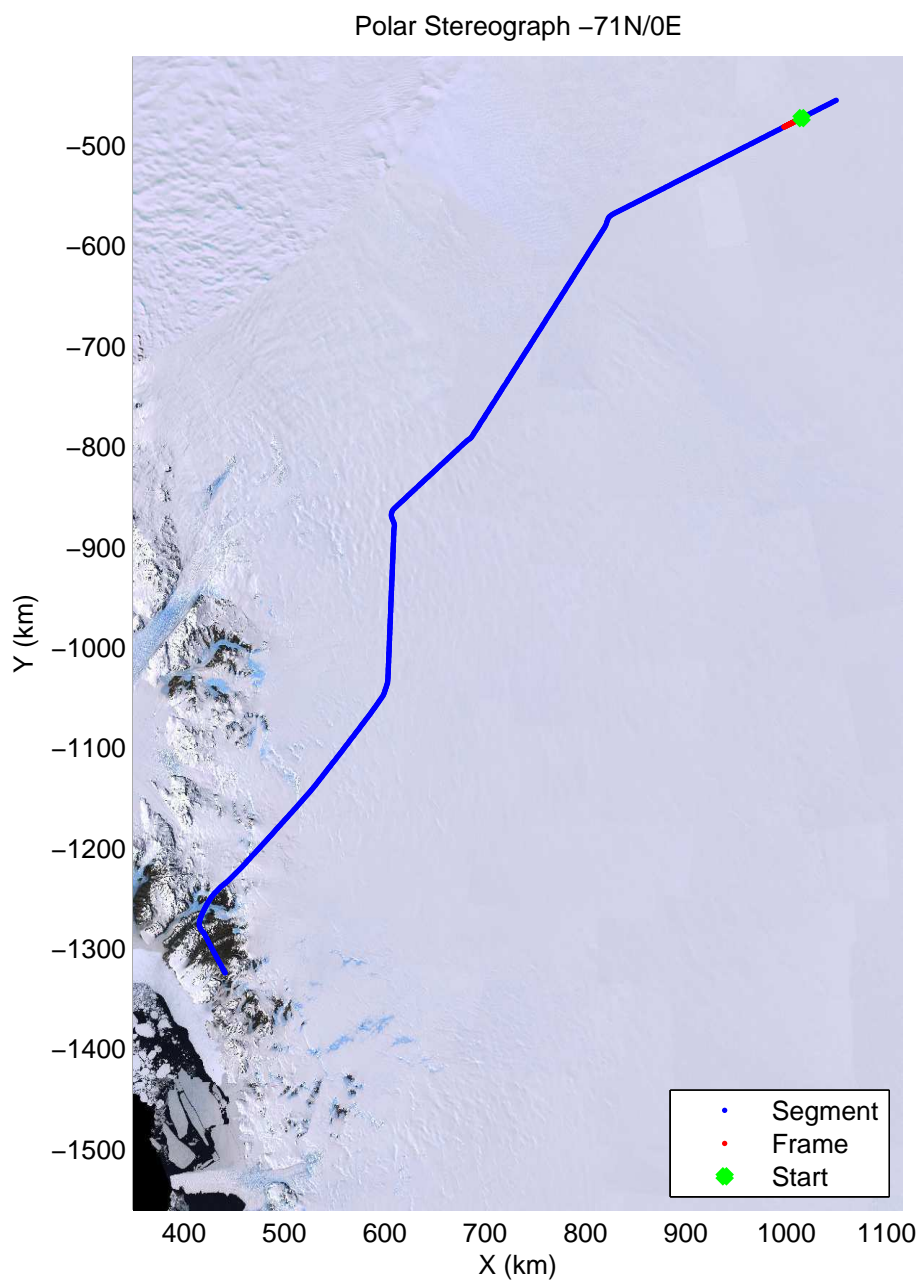

accum2 2013_Antarctica_P3: "Dome C – Vostok" 20131127_08_001: 00:40:41.5 to 00:42:52.5 GPS

accum2 2013_Antarctica_P3: "Dome C – Vostok" 20131127_08_002: 00:42:52.7 to 00:45:02.2 GPS

accum2 2013_Antarctica_P3: "Dome C – Vostok" 20131127_08_003: 00:45:02.4 to 00:47:12.9 GPS