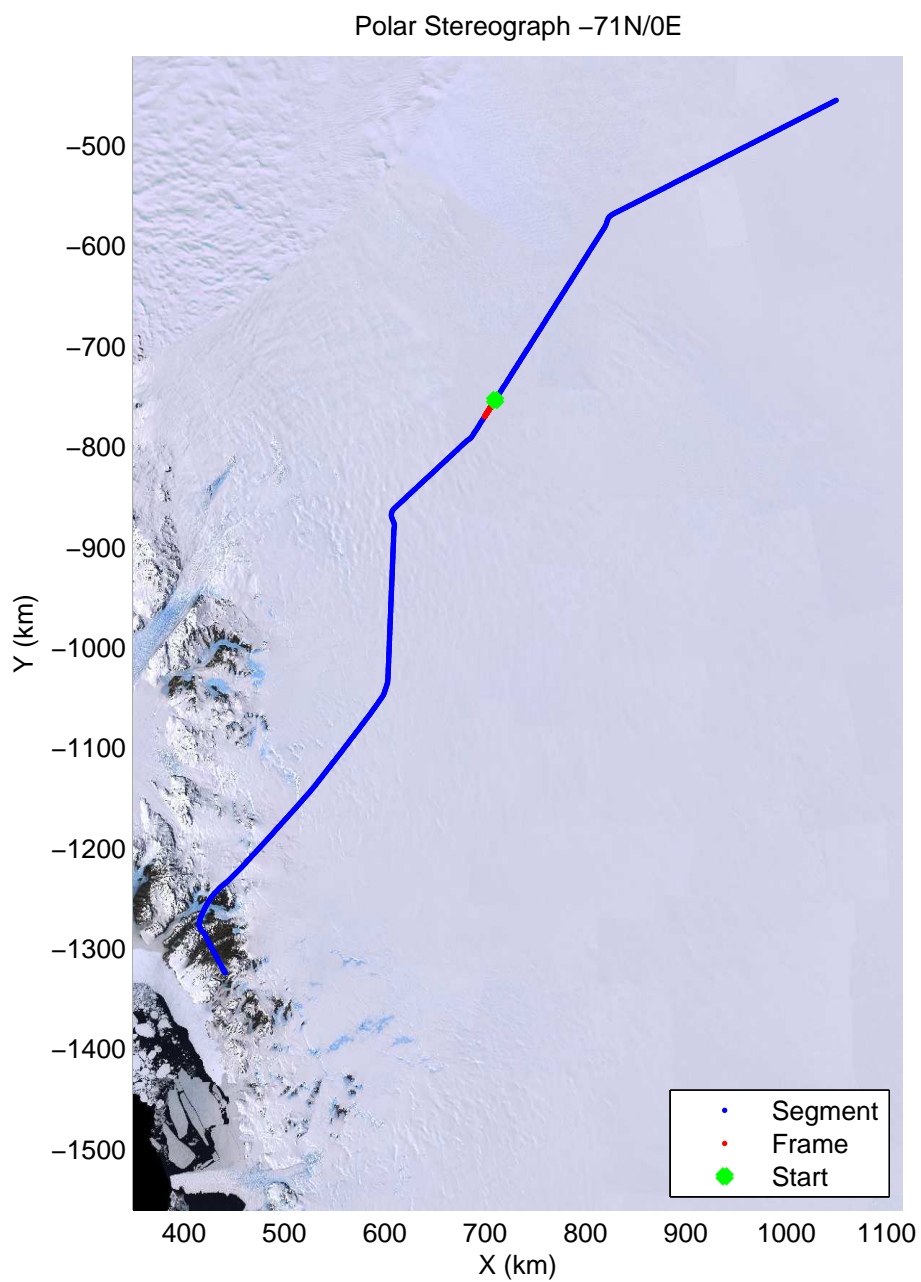

accum2 2013_Antarctica_P3: "Dome C – Vostok" 20131127_08_022: 01:26:39.7 to 01:28:54.2 GPS

accum2 2013_Antarctica_P3: "Dome C – Vostok" 20131127_08_023: 01:28:54.4 to 01:31:09.8 GPS

accum2 2013_Antarctica_P3: "Dome C – Vostok" 20131127_08_024: 01:31:10.0 to 01:33:25.2 GPS