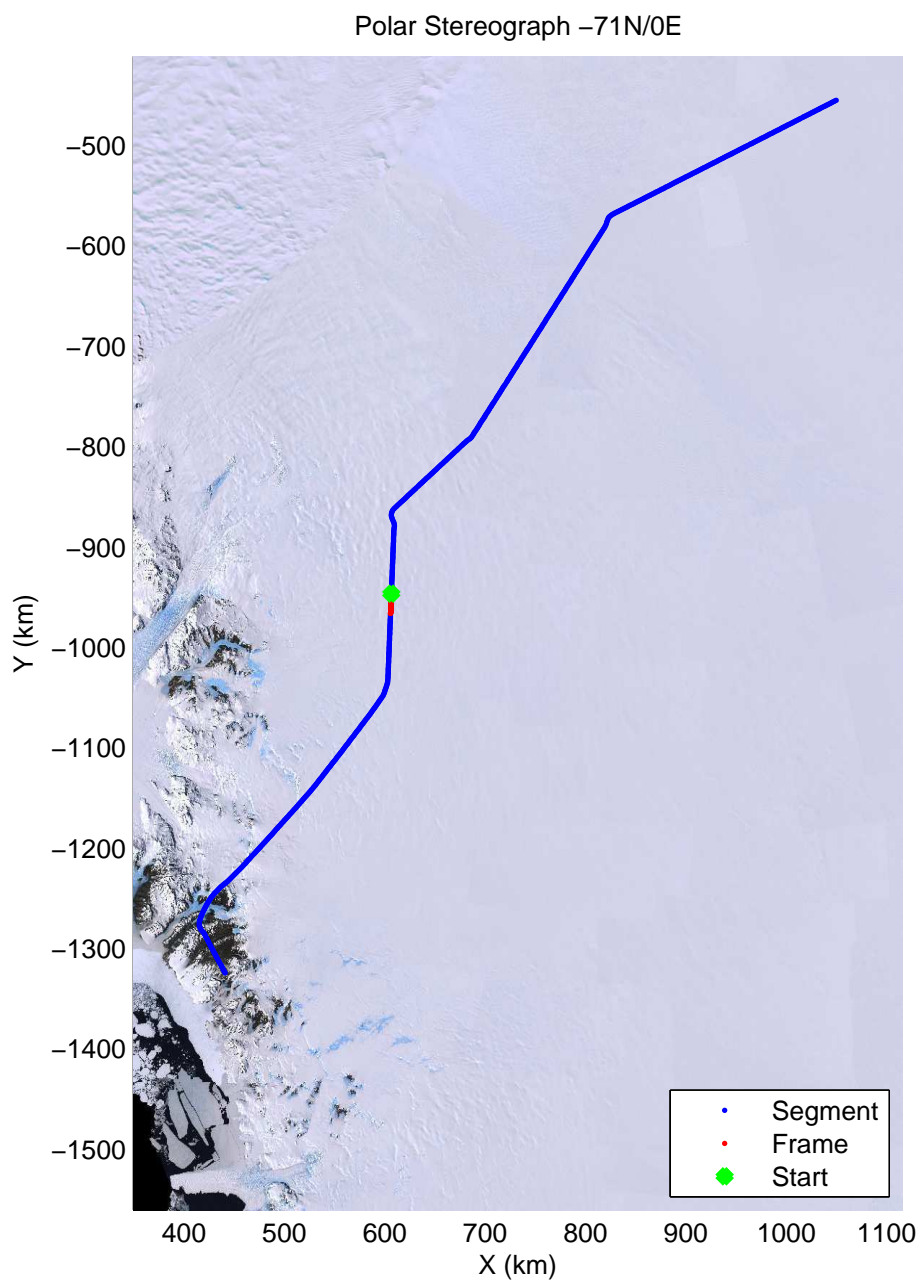

accum2 2013_Antarctica_P3: "Dome C – Vostok" 20131127_08_034: 01:54:14.4 to 01:56:34.1 GPS

accum2 2013_Antarctica_P3: "Dome C – Vostok" 20131127_08_035: 01:56:34.3 to 01:58:53.8 GPS

accum2 2013_Antarctica_P3: "Dome C – Vostok" 20131127_08_036: 01:58:54.0 to 02:01:12.7 GPS