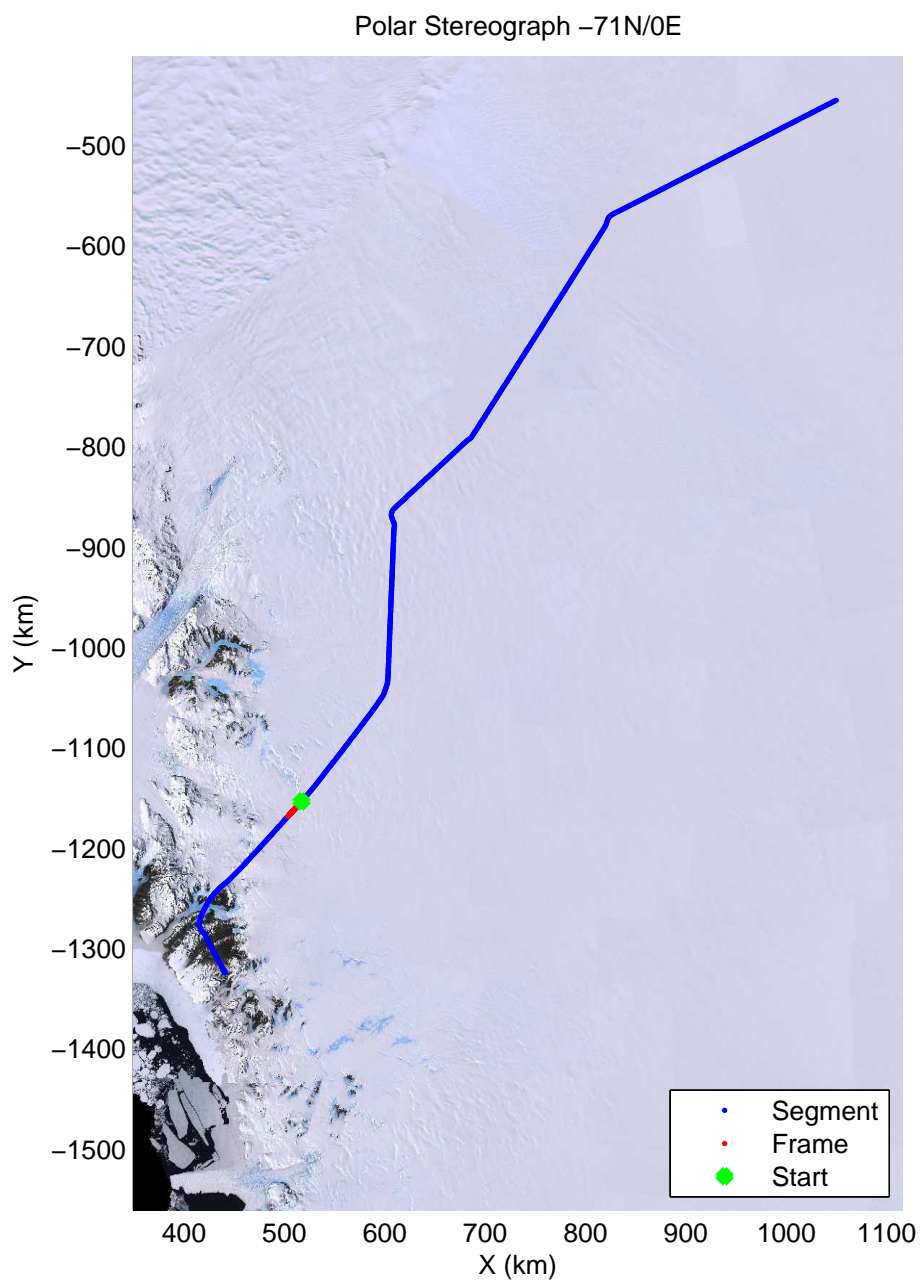

accum2 2013_Antarctica_P3: "Dome C – Vostok" 20131127_08_046: 02:22:05.0 to 02:24:20.0 GPS

accum2 2013_Antarctica_P3: "Dome C – Vostok" 20131127_08_047: 02:24:20.2 to 02:26:35.5 GPS

accum2 2013_Antarctica_P3: "Dome C – Vostok" 20131127_08_048: 02:26:35.7 to 02:28:51.9 GPS