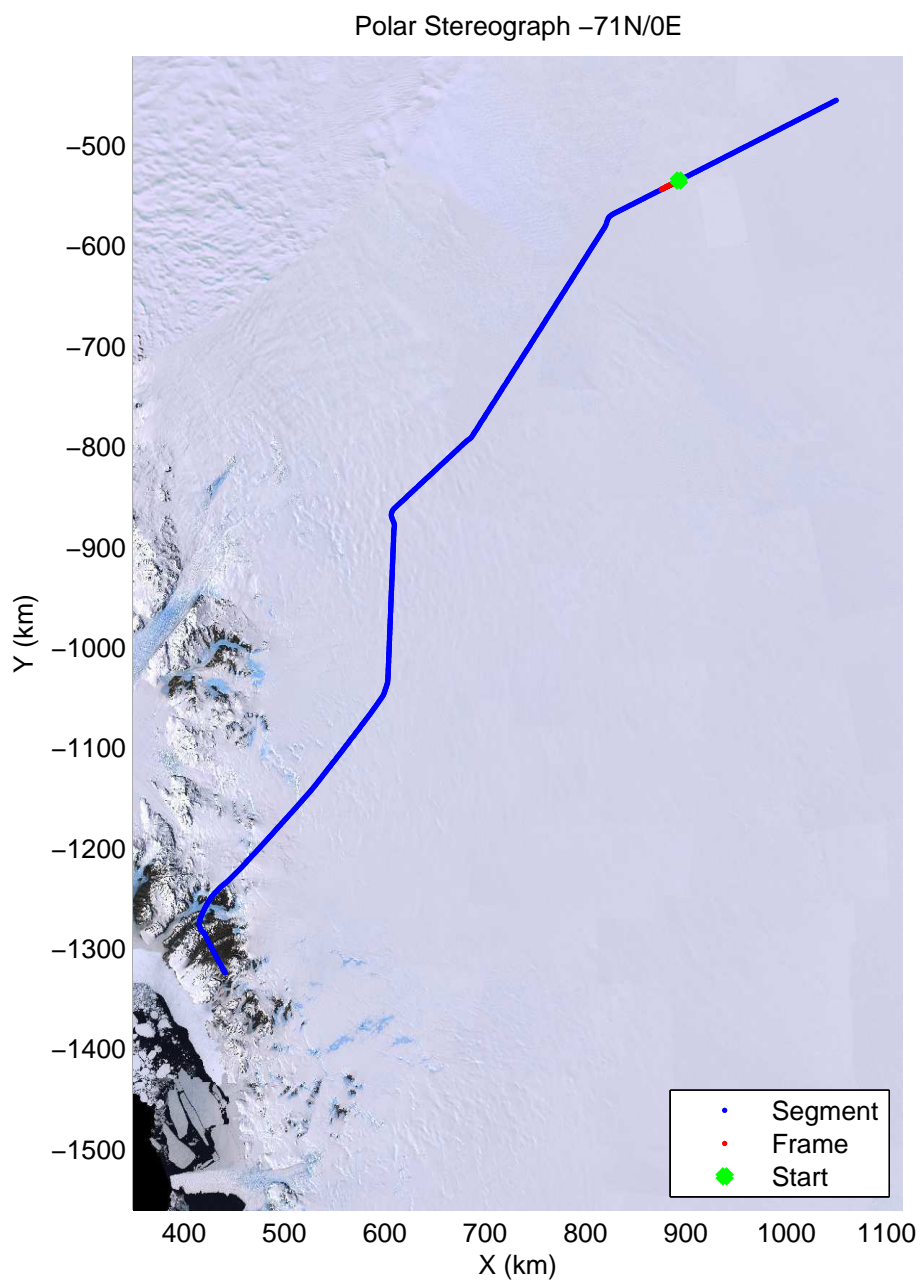

accum2 2013_Antarctica_P3: "Dome C – Vostok" 20131127_08_007: 00:53:45.9 to 00:55:56.5 GPS

accum2 2013_Antarctica_P3: "Dome C – Vostok" 20131127_08_008: 00:55:56.7 to 00:58:08.3 GPS

accum2 2013_Antarctica_P3: "Dome C – Vostok" 20131127_08_009: 00:58:08.4 to 01:00:19.7 GPS