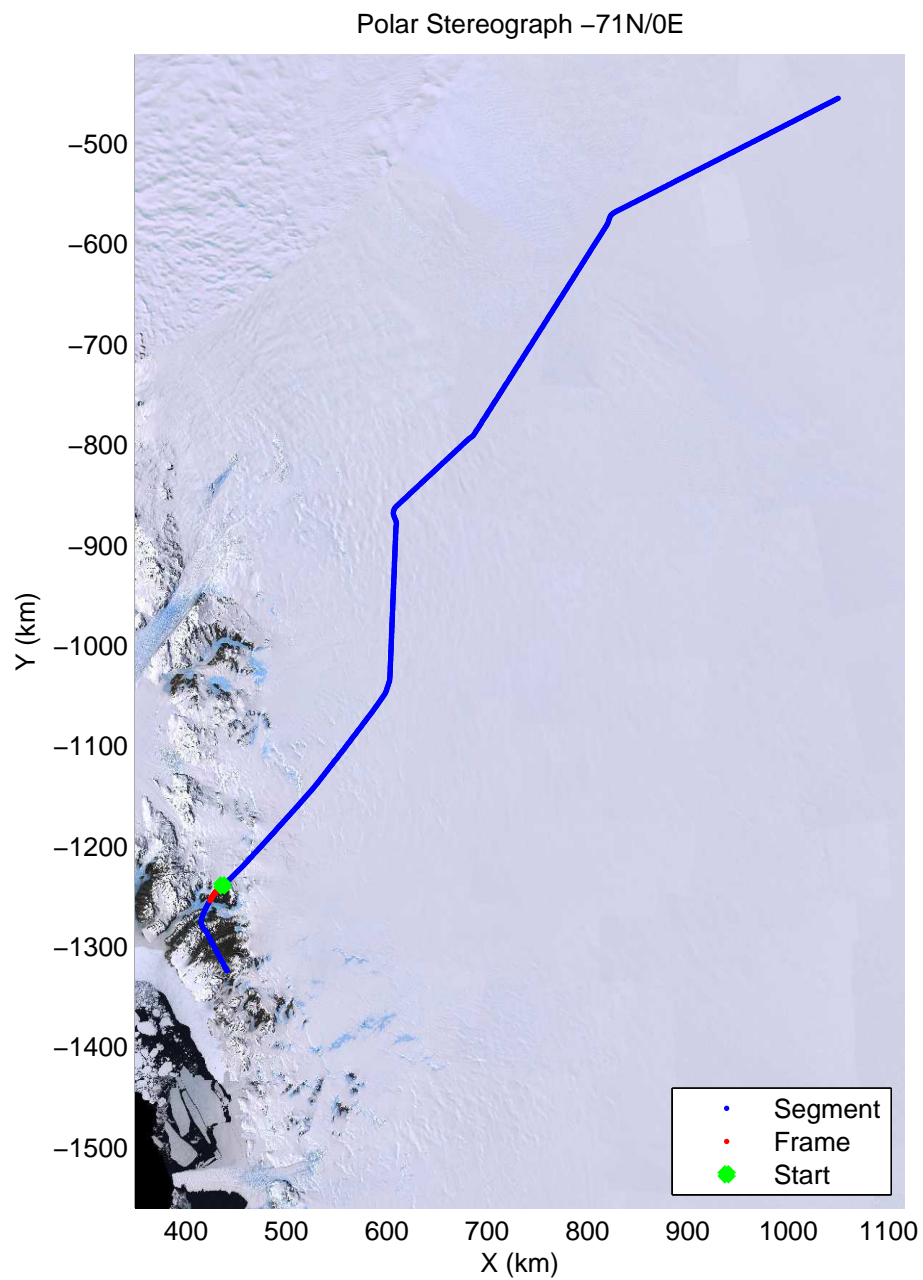

accum2 2013_Antarctica_P3: "Dome C – Vostok" 20131127_08_052: 02:36:04.7 to 02:38:17.9 GPS

accum2 2013_Antarctica_P3: "Dome C – Vostok" 20131127_08_053: 02:38:18.1 to 02:40:20.2 GPS

accum2 2013_Antarctica_P3: "Dome C – Vostok" 20131127_08_054: 02:40:20.4 to 02:42:32.2 GPS