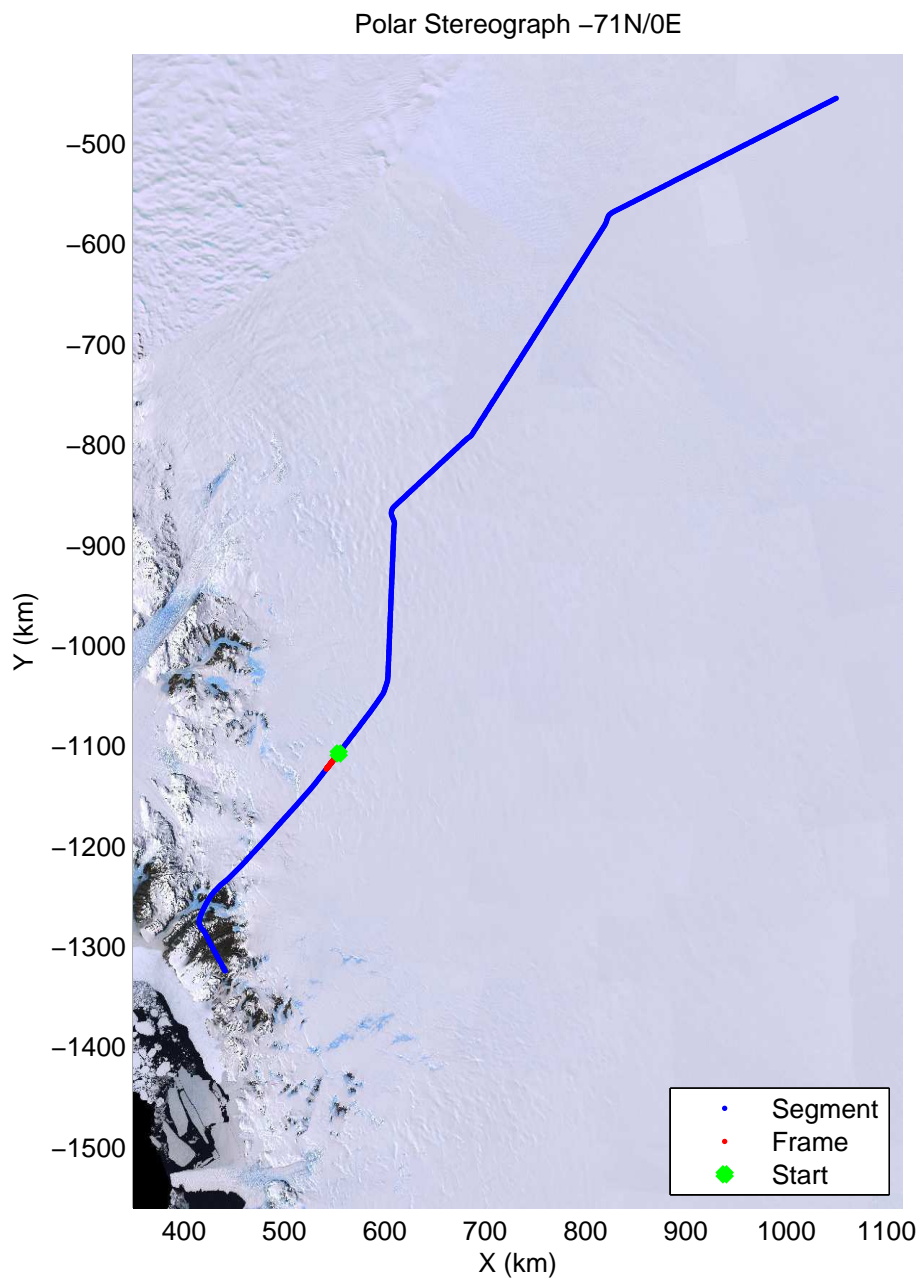

accum2 2013_Antarctica_P3: "Dome C – Vostok" 20131127_08_043: 02:15:11.1 to 02:17:29.9 GPS

accum2 2013_Antarctica_P3: "Dome C – Vostok" 20131127_08_044: 02:17:30.0 to 02:19:47.2 GPS

accum2 2013_Antarctica_P3: "Dome C – Vostok" 20131127_08_045: 02:19:47.4 to 02:22:04.8 GPS