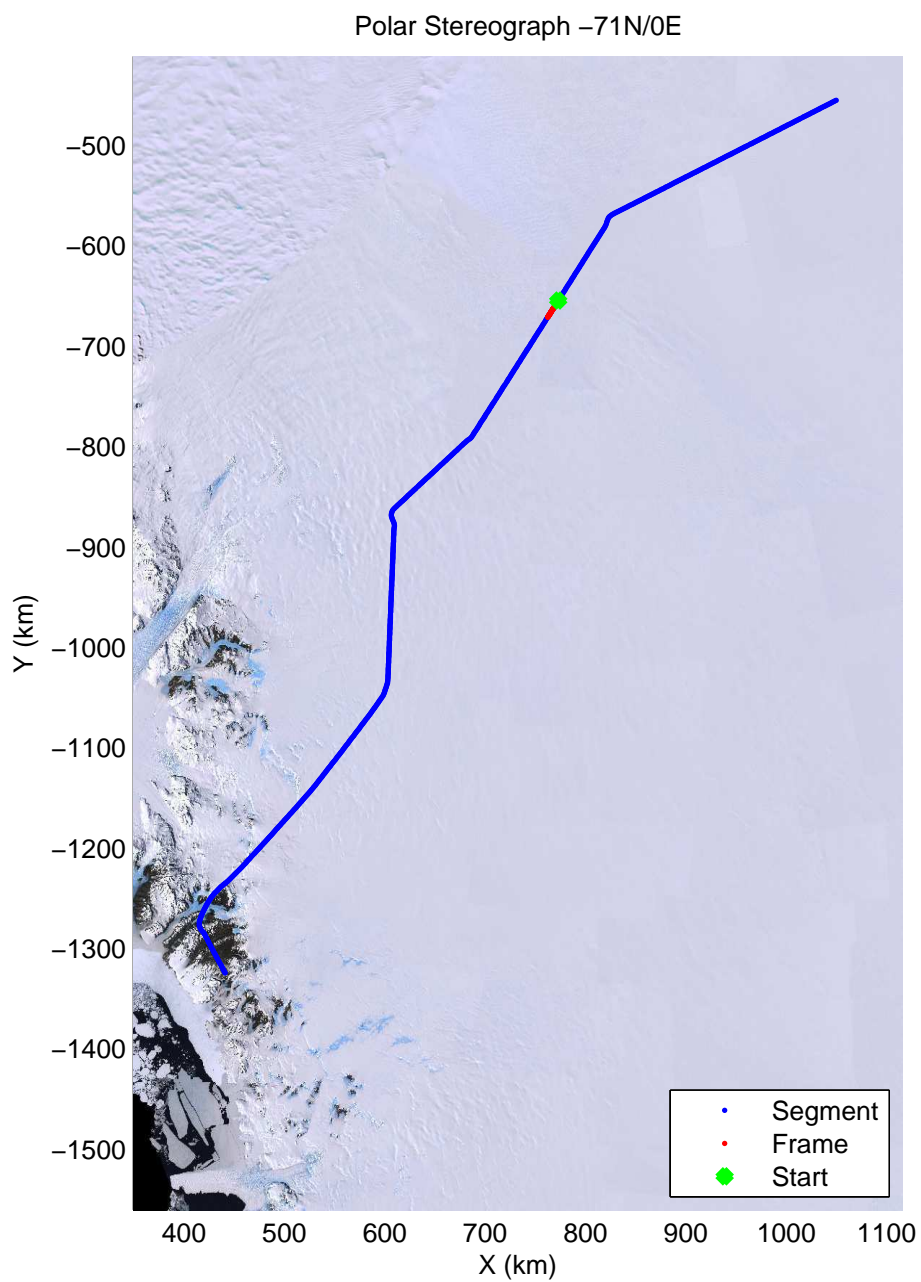

accum2 2013_Antarctica_P3: "Dome C – Vostok" 20131127_08_016: 01:13:25.3 to 01:15:36.5 GPS

accum2 2013_Antarctica_P3: "Dome C – Vostok" 20131127_08_017: 01:15:36.7 to 01:17:48.6 GPS

accum2 2013_Antarctica_P3: "Dome C – Vostok" 20131127_08_018: 01:17:48.8 to 01:20:00.5 GPS