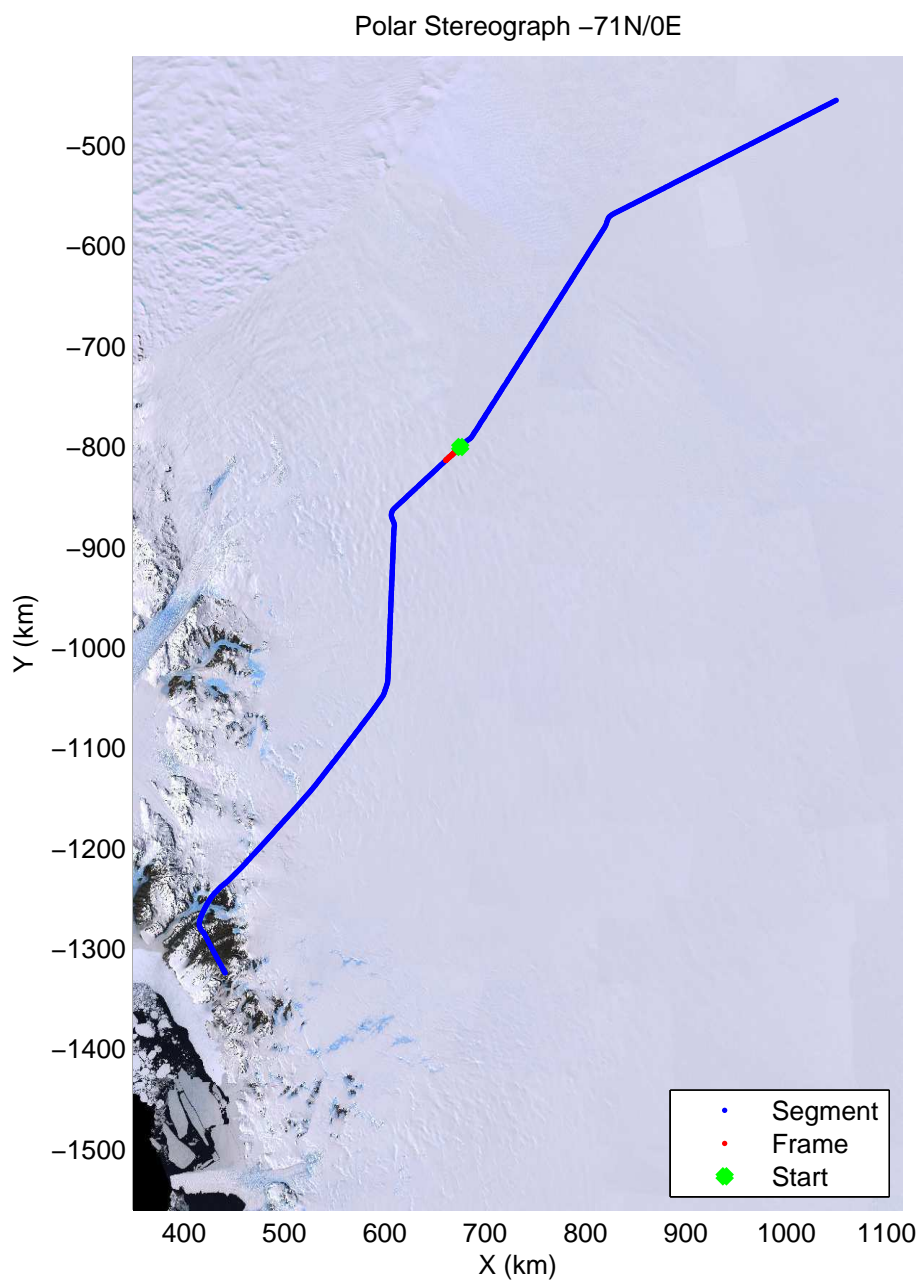

accum2 2013_Antarctica_P3: "Dome C – Vostok" 20131127_08_025: 01:33:25.4 to 01:35:40.5 GPS

accum2 2013_Antarctica_P3: "Dome C – Vostok" 20131127_08_026: 01:35:40.8 to 01:37:59.0 GPS

accum2 2013_Antarctica_P3: "Dome C – Vostok" 20131127_08_027: 01:37:59.2 to 01:40:18.4 GPS