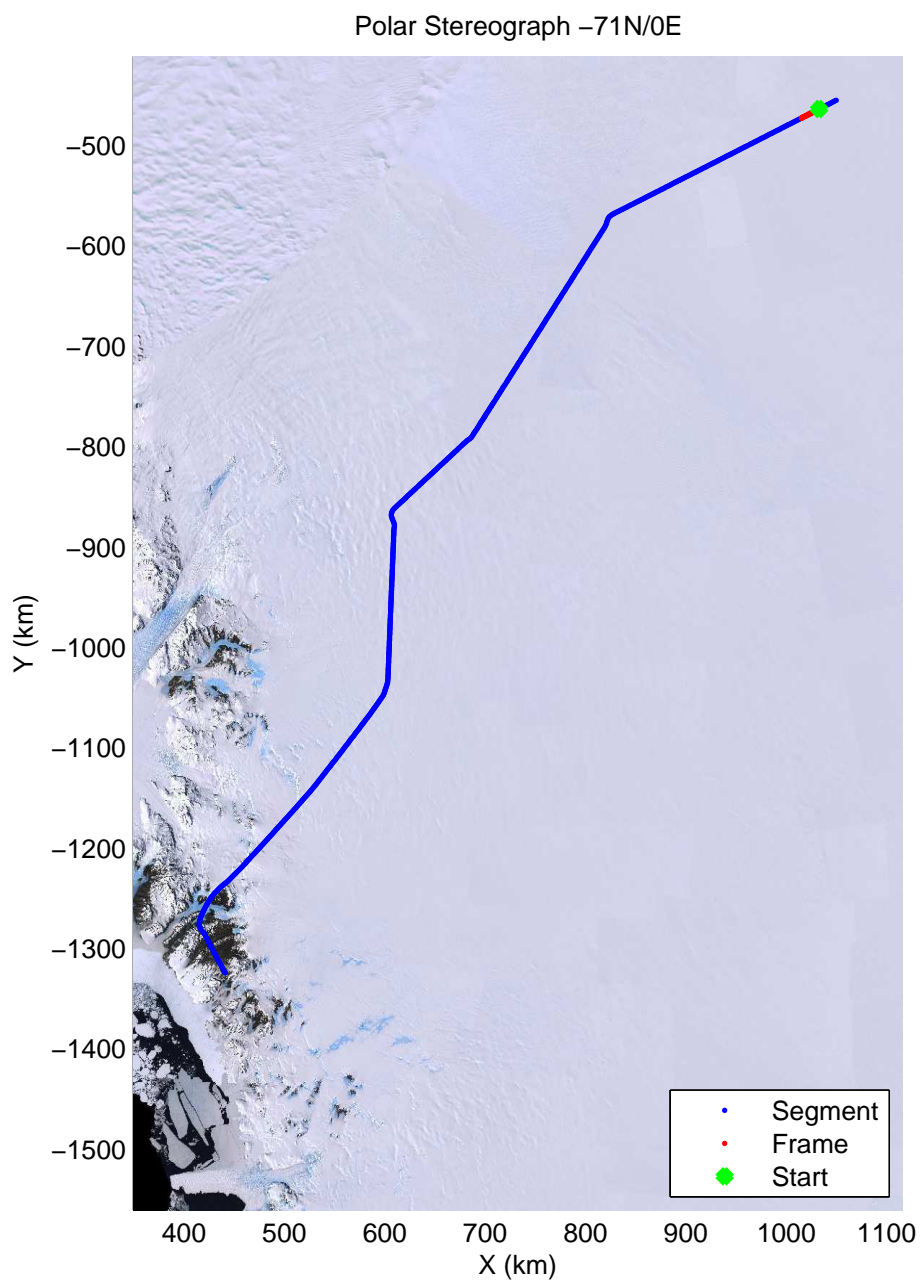

accum2 2013_Antarctica_P3: "Dome C – Vostok" 20131127_08_001: 00:40:41.5 to 00:42:52.5 GPS

accum2 2013_Antarctica_P3: "Dome C – Vostok" 20131127_08_002: 00:42:52.7 to 00:45:02.2 GPS

accum2 2013_Antarctica_P3: "Dome C – Vostok" 20131127_08_003: 00:45:02.4 to 00:47:12.9 GPS