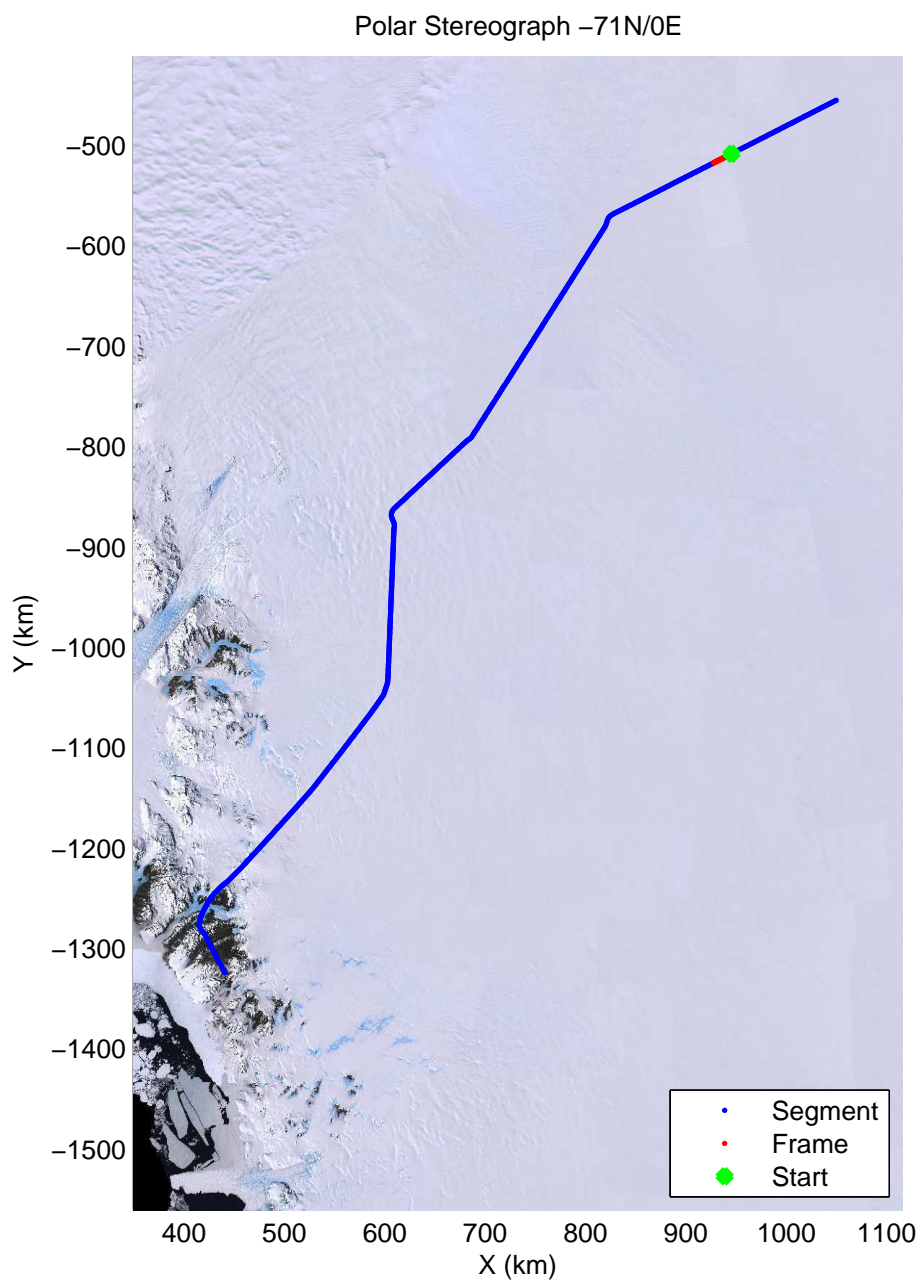

accum2 2013_Antarctica_P3: "Dome C – Vostok" 20131127_08_004: 00:47:13.1 to 00:49:23.8 GPS

accum2 2013_Antarctica_P3: "Dome C – Vostok" 20131127_08_005: 00:49:24.0 to 00:51:34.7 GPS

accum2 2013_Antarctica_P3: "Dome C – Vostok" 20131127_08_006: 00:51:34.9 to 00:53:45.7 GPS