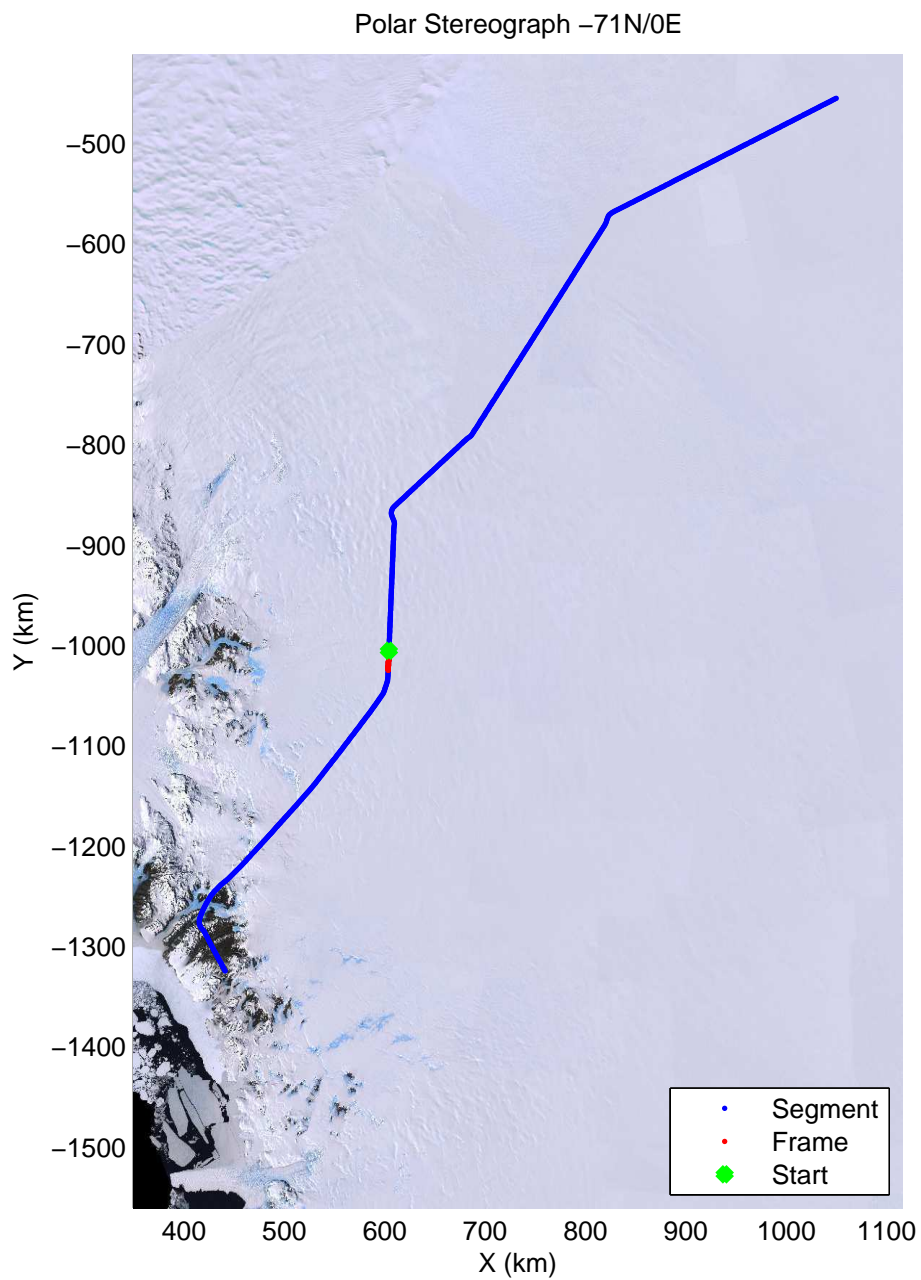

accum2 2013_Antarctica_P3: "Dome C – Vostok" 20131127_08_037: 02:01:13.0 to 02:03:31.5 GPS

accum2 2013_Antarctica_P3: "Dome C – Vostok" 20131127_08_038: 02:03:31.7 to 02:05:51.6 GPS

accum2 2013_Antarctica_P3: "Dome C – Vostok" 20131127_08_039: 02:05:51.7 to 02:08:11.1 GPS