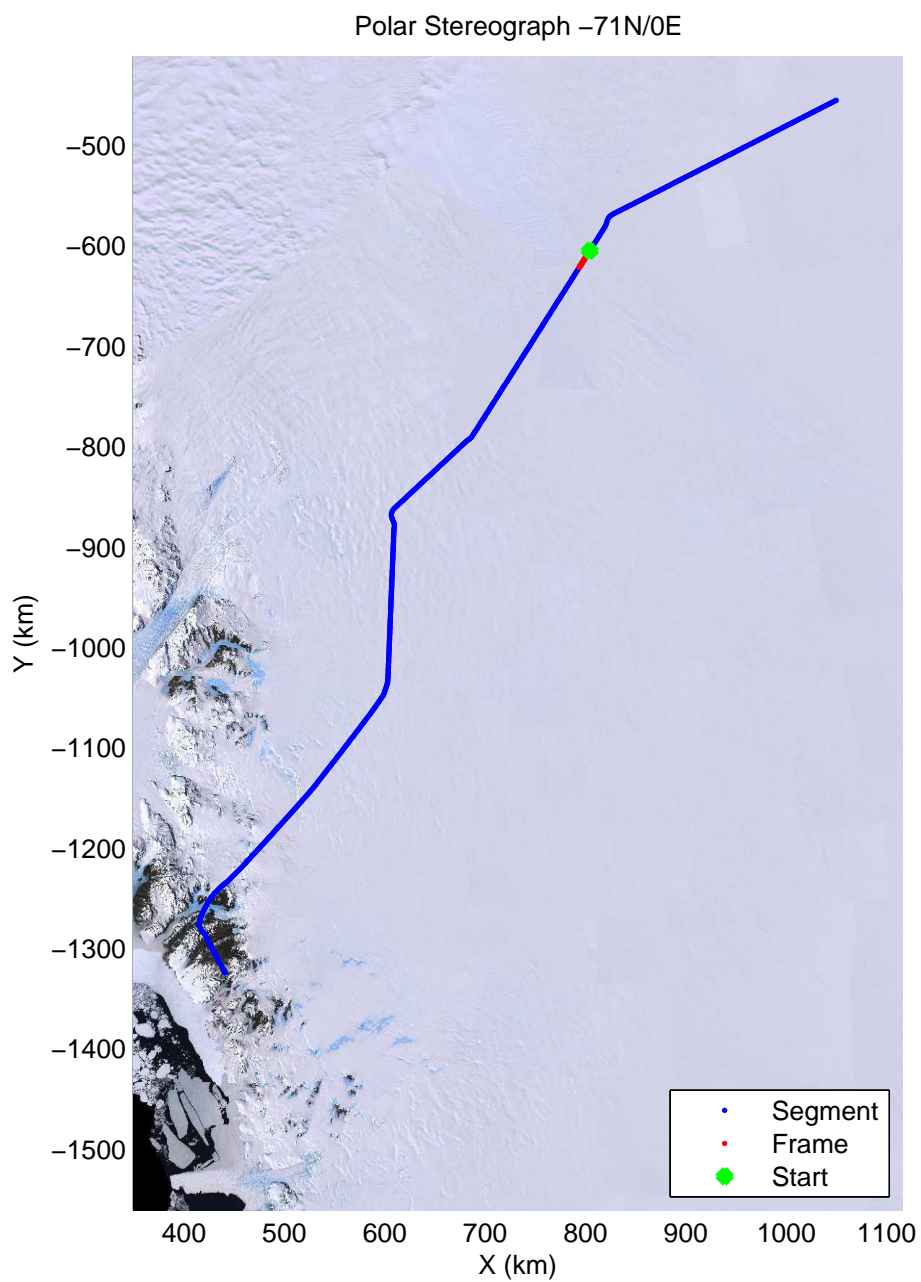

accum2 2013_Antarctica_P3: "Dome C – Vostok" 20131127_08_013: 01:06:54.9 to 01:09:07.9 GPS

accum2 2013_Antarctica_P3: "Dome C – Vostok" 20131127_08_014: 01:09:08.0 to 01:11:17.2 GPS

accum2 2013_Antarctica_P3: "Dome C – Vostok" 20131127_08_015: 01:11:17.4 to 01:13:25.1 GPS