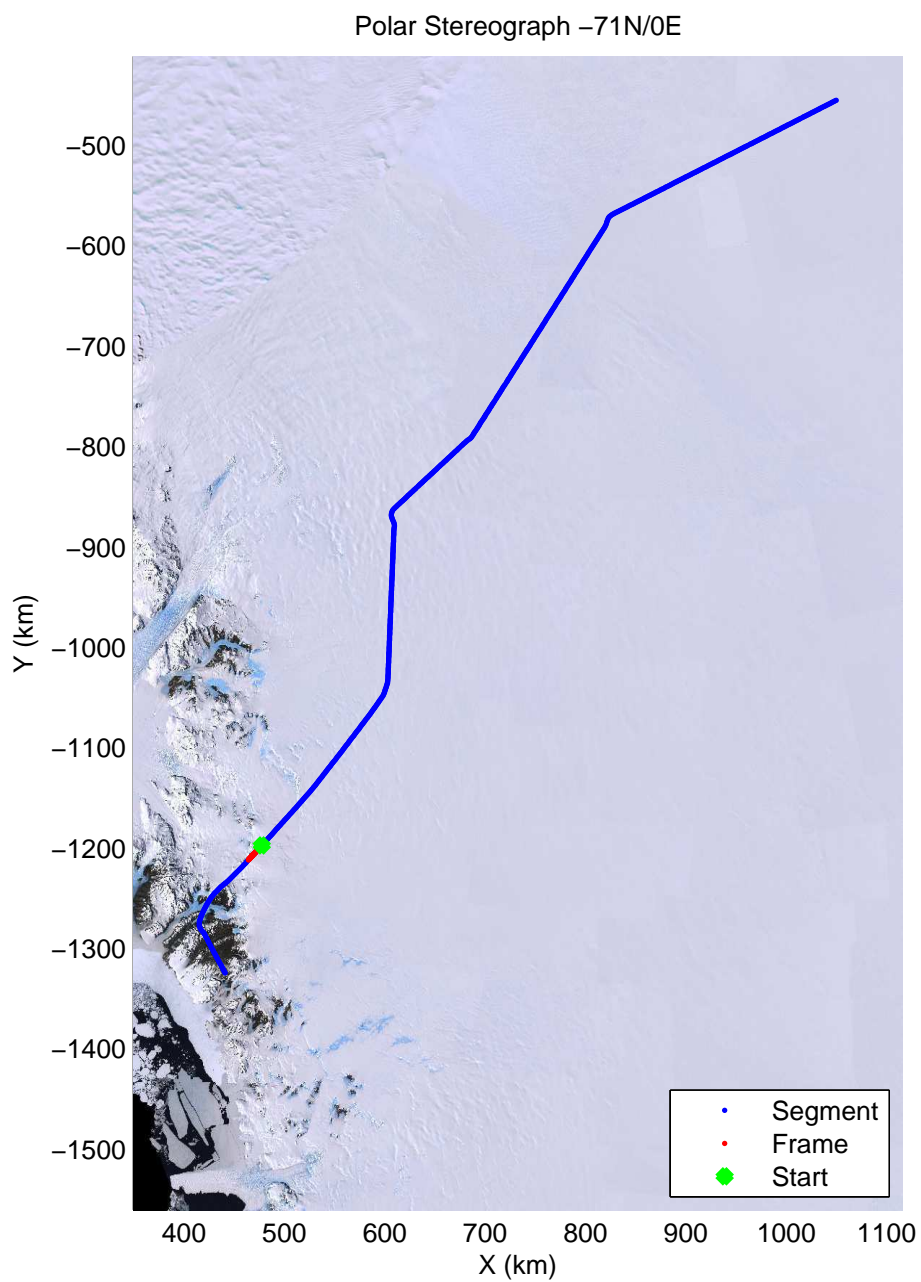

accum2 2013_Antarctica_P3: "Dome C – Vostok" 20131127_08_049: 02:28:52.1 to 02:31:07.2 GPS

accum2 2013_Antarctica_P3: "Dome C – Vostok" 20131127_08_050: 02:31:07.5 to 02:33:34.2 GPS

accum2 2013_Antarctica_P3: "Dome C – Vostok" 20131127_08_051: 02:33:34.4 to 02:36:04.4 GPS