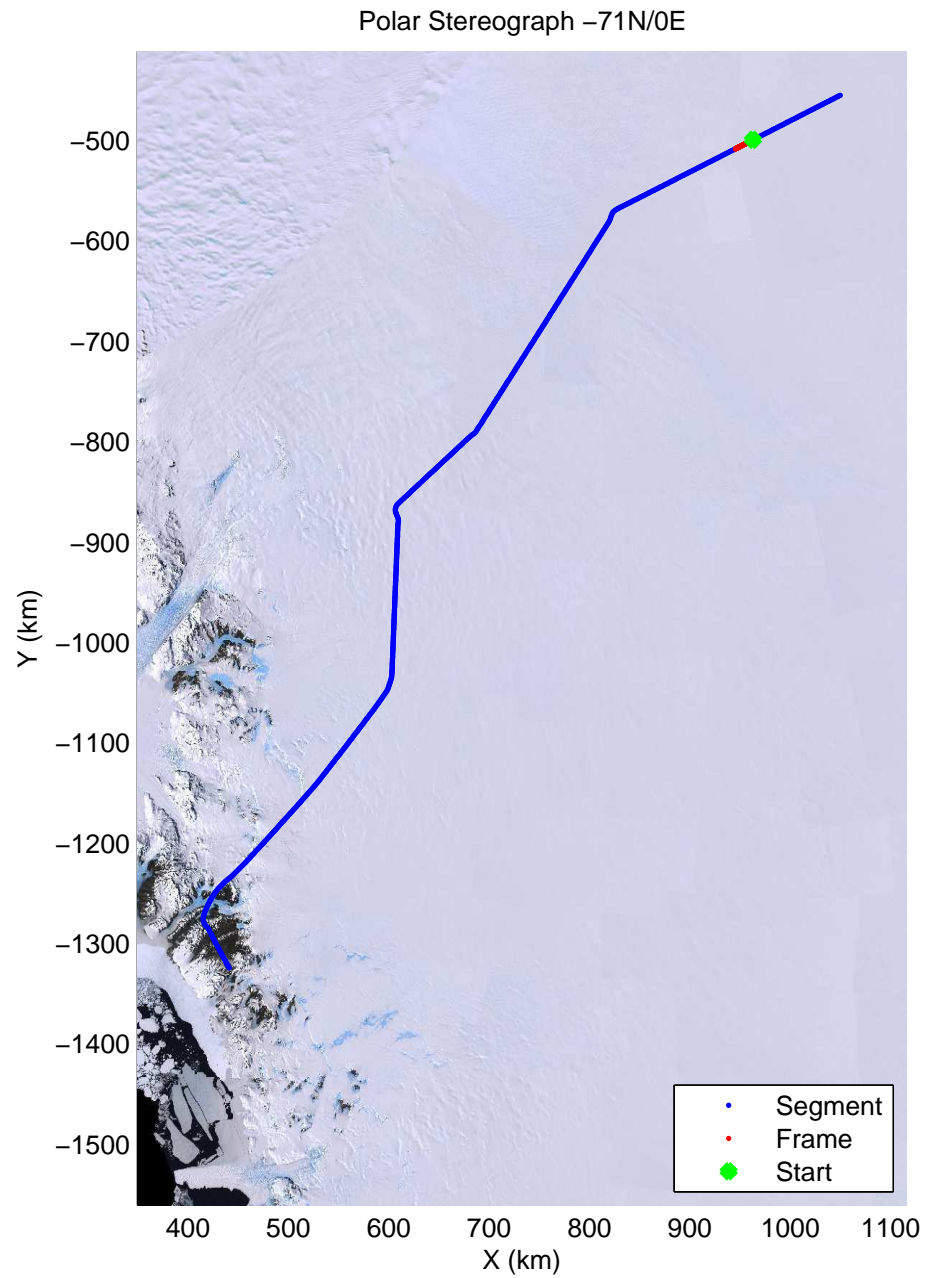

accum2 2013_Antarctica_P3: "Dome C – Vostok" 20131127_08_001: 00:40:41.5 to 00:42:52.5 GPS

accum2 2013_Antarctica_P3: "Dome C – Vostok" 20131127_08_002: 00:42:52.7 to 00:45:02.2 GPS

accum2 2013_Antarctica_P3: "Dome C – Vostok" 20131127_08_003: 00:45:02.4 to 00:47:12.9 GPS

accum2 2013_Antarctica_P3: "Dome C – Vostok" 20131127_08_004: 00:47:13.1 to 00:49:23.8 GPS

accum2 2013_Antarctica_P3: "Dome C – Vostok" 20131127_08_005: 00:49:24.0 to 00:51:34.7 GPS

accum2 2013_Antarctica_P3: "Dome C – Vostok" 20131127_08_006: 00:51:34.9 to 00:53:45.7 GPS