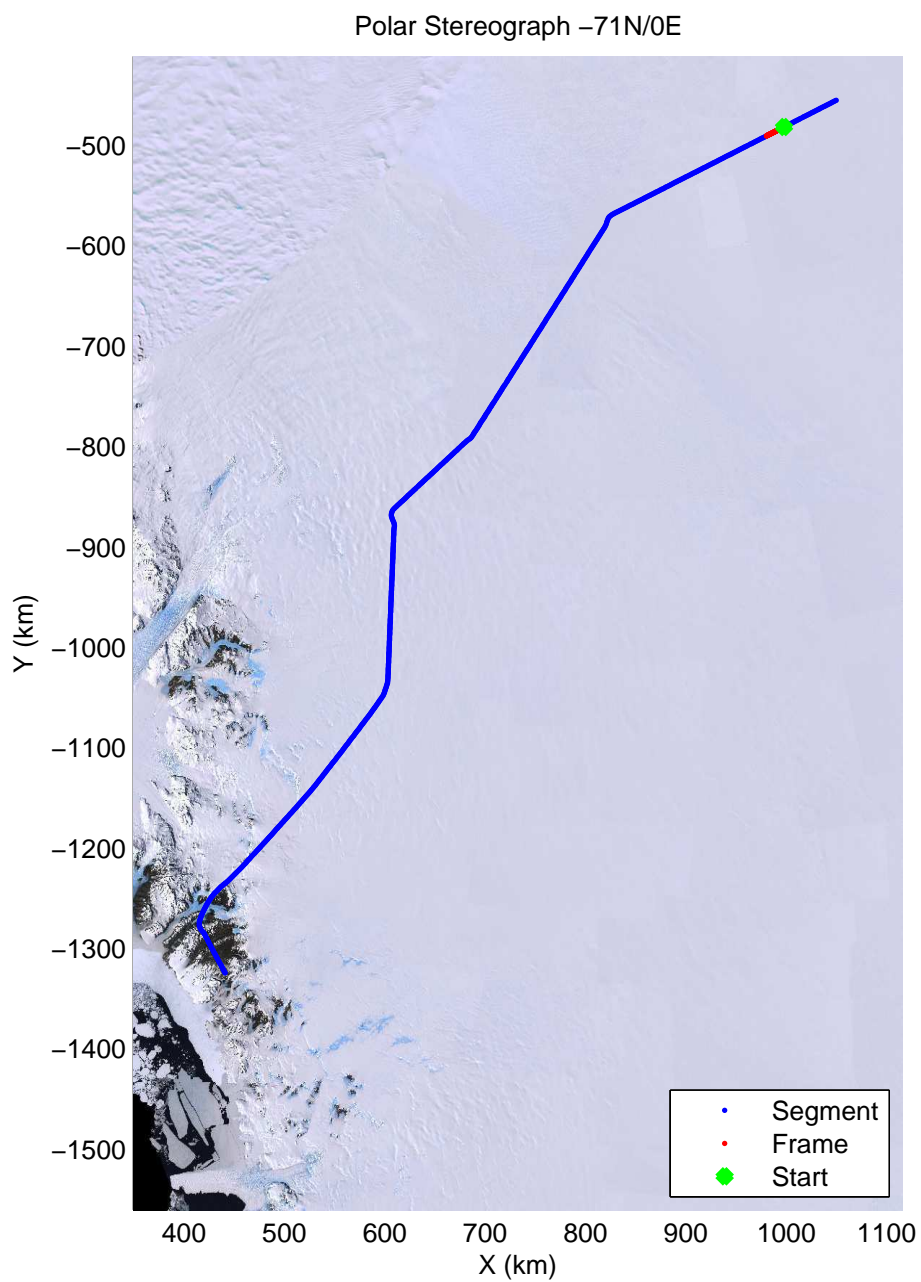

accum2 2013_Antarctica_P3: "Dome C – Vostok" 20131127_08_001: 00:40:41.5 to 00:42:52.5 GPS

accum2 2013_Antarctica_P3: "Dome C – Vostok" 20131127_08_002: 00:42:52.7 to 00:45:02.2 GPS

accum2 2013_Antarctica_P3: "Dome C – Vostok" 20131127_08_003: 00:45:02.4 to 00:47:12.9 GPS