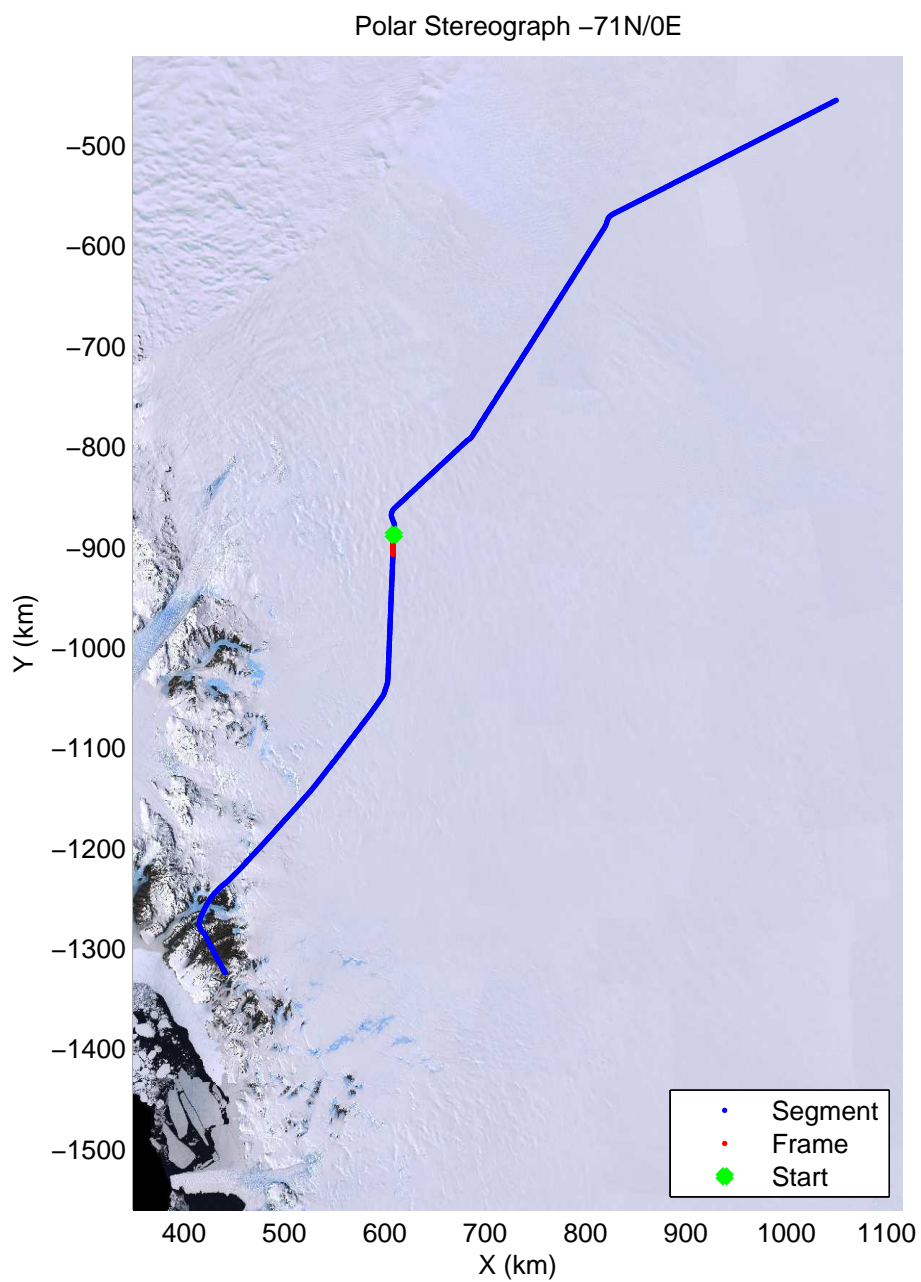

accum2 2013_Antarctica_P3: "Dome C – Vostok" 20131127_08_031: 01:47:14.8 to 01:49:34.2 GPS

accum2 2013_Antarctica_P3: "Dome C – Vostok" 20131127_08_032: 01:49:34.5 to 01:51:54.5 GPS

accum2 2013_Antarctica_P3: "Dome C – Vostok" 20131127_08_033: 01:51:54.7 to 01:54:14.3 GPS