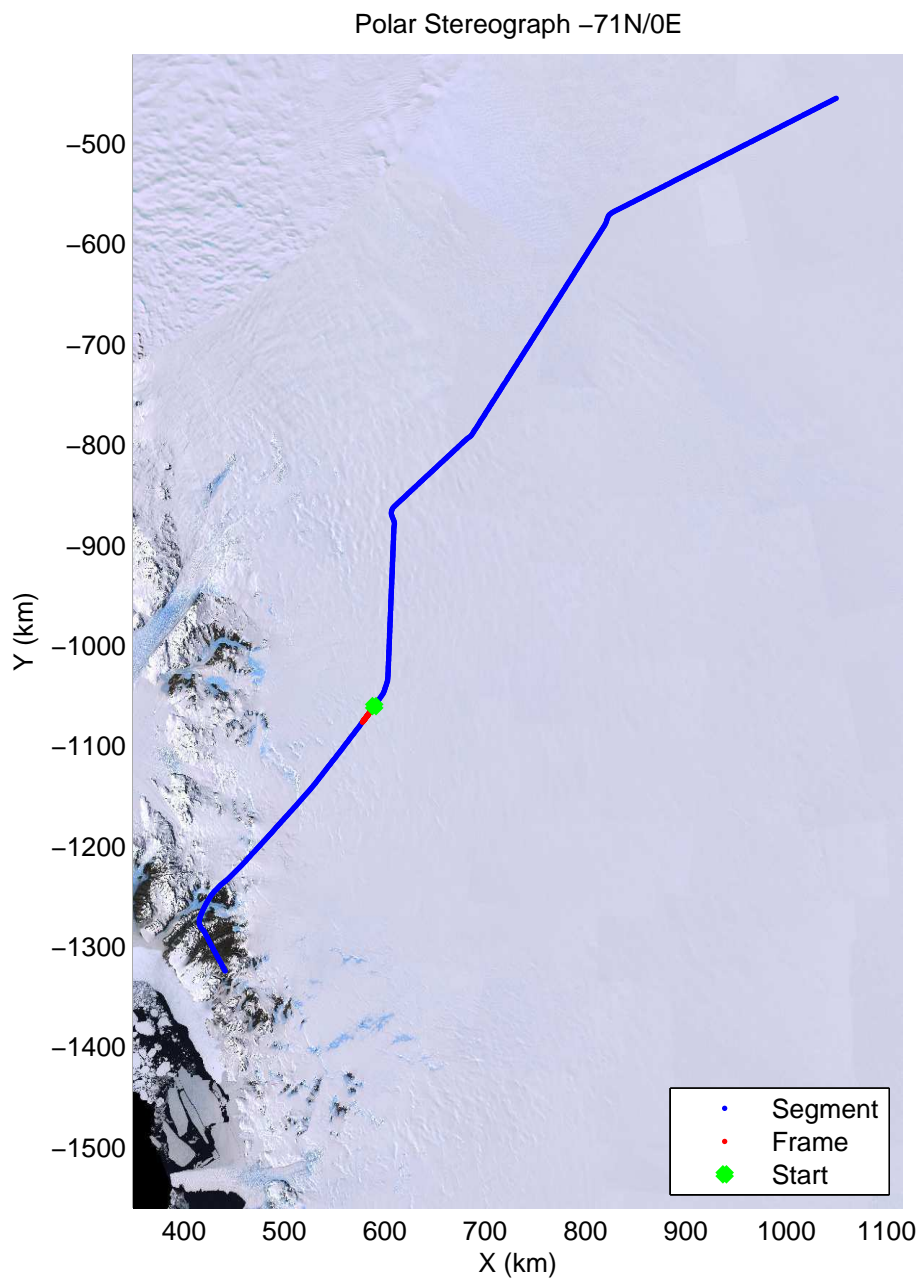

accum2 2013_Antarctica_P3: "Dome C – Vostok" 20131127_08_040: 02:08:11.3 to 02:10:31.3 GPS

accum2 2013_Antarctica_P3: "Dome C – Vostok" 20131127_08_041: 02:10:31.4 to 02:12:51.2 GPS

accum2 2013_Antarctica_P3: "Dome C – Vostok" 20131127_08_042: 02:12:51.4 to 02:15:10.9 GPS