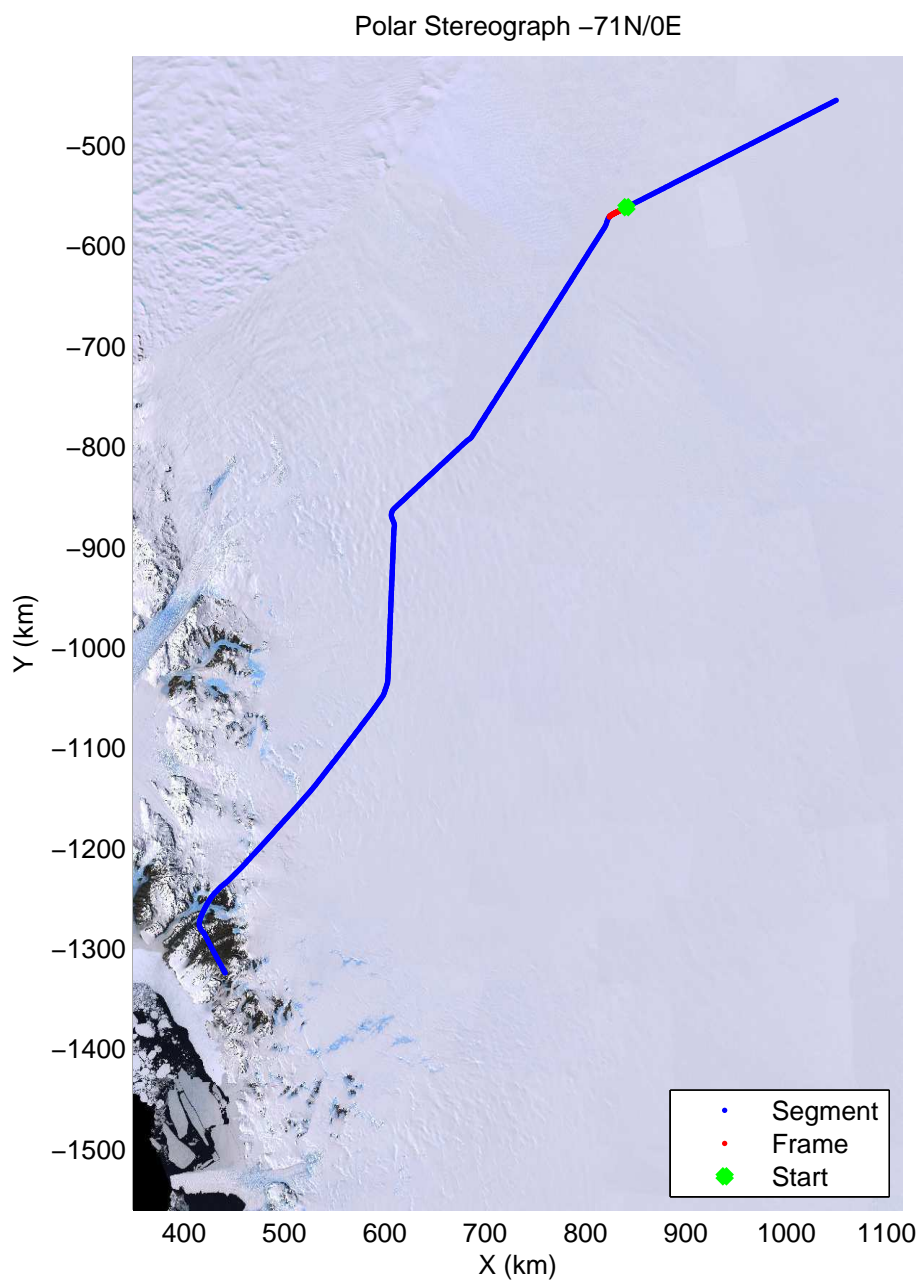

accum2 2013_Antarctica_P3: "Dome C – Vostok" 20131127_08_010: 01:00:19.8 to 01:02:31.6 GPS

accum2 2013_Antarctica_P3: "Dome C – Vostok" 20131127_08_011: 01:02:31.7 to 01:04:43.3 GPS

accum2 2013_Antarctica_P3: "Dome C – Vostok" 20131127_08_012: 01:04:43.5 to 01:06:54.7 GPS