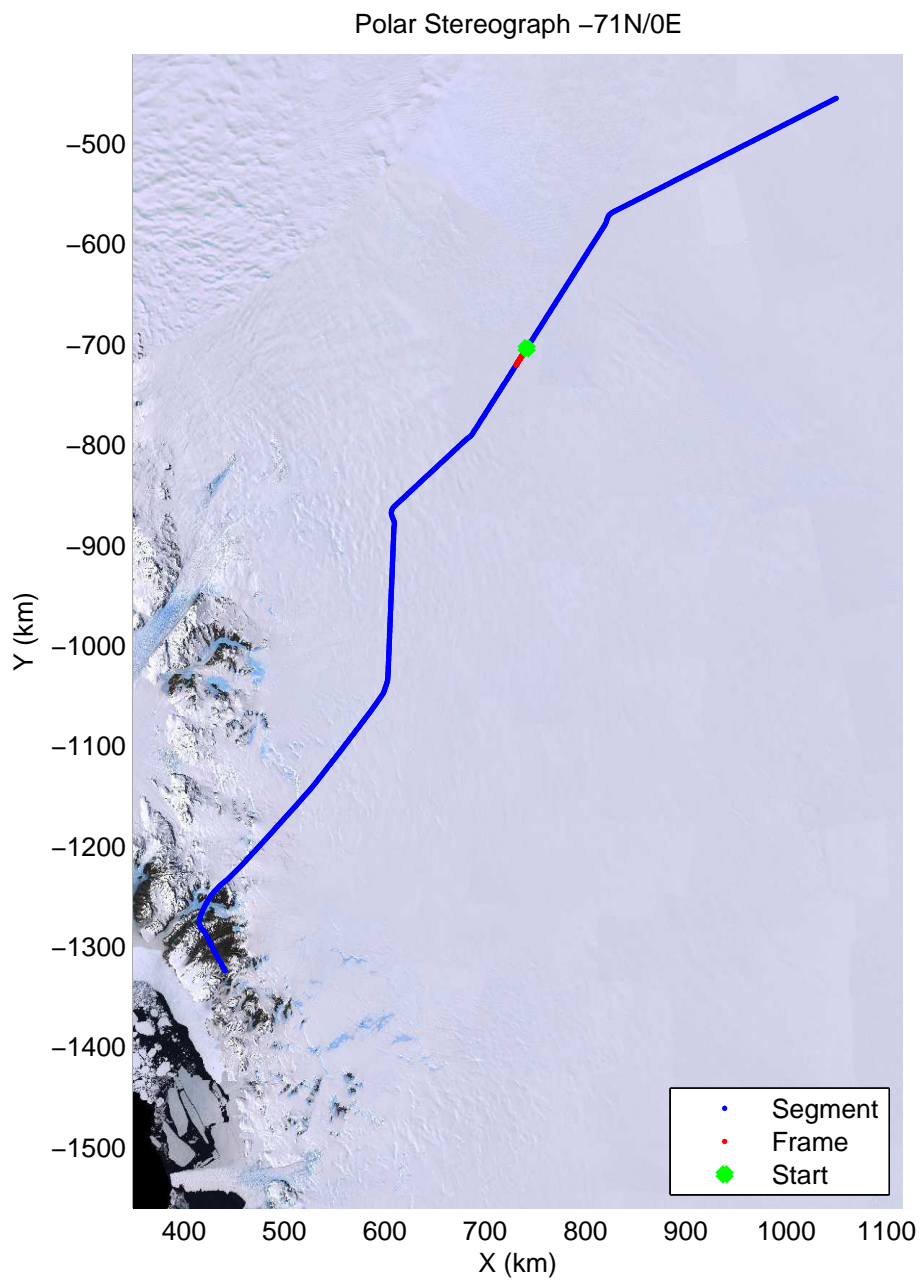

accum2 2013_Antarctica_P3: "Dome C – Vostok" 20131127_08_019: 01:20:00.7 to 01:22:13.0 GPS

accum2 2013_Antarctica_P3: "Dome C – Vostok" 20131127_08_020: 01:22:13.3 to 01:24:25.8 GPS

accum2 2013_Antarctica_P3: "Dome C – Vostok" 20131127_08_021: 01:24:25.9 to 01:26:39.5 GPS