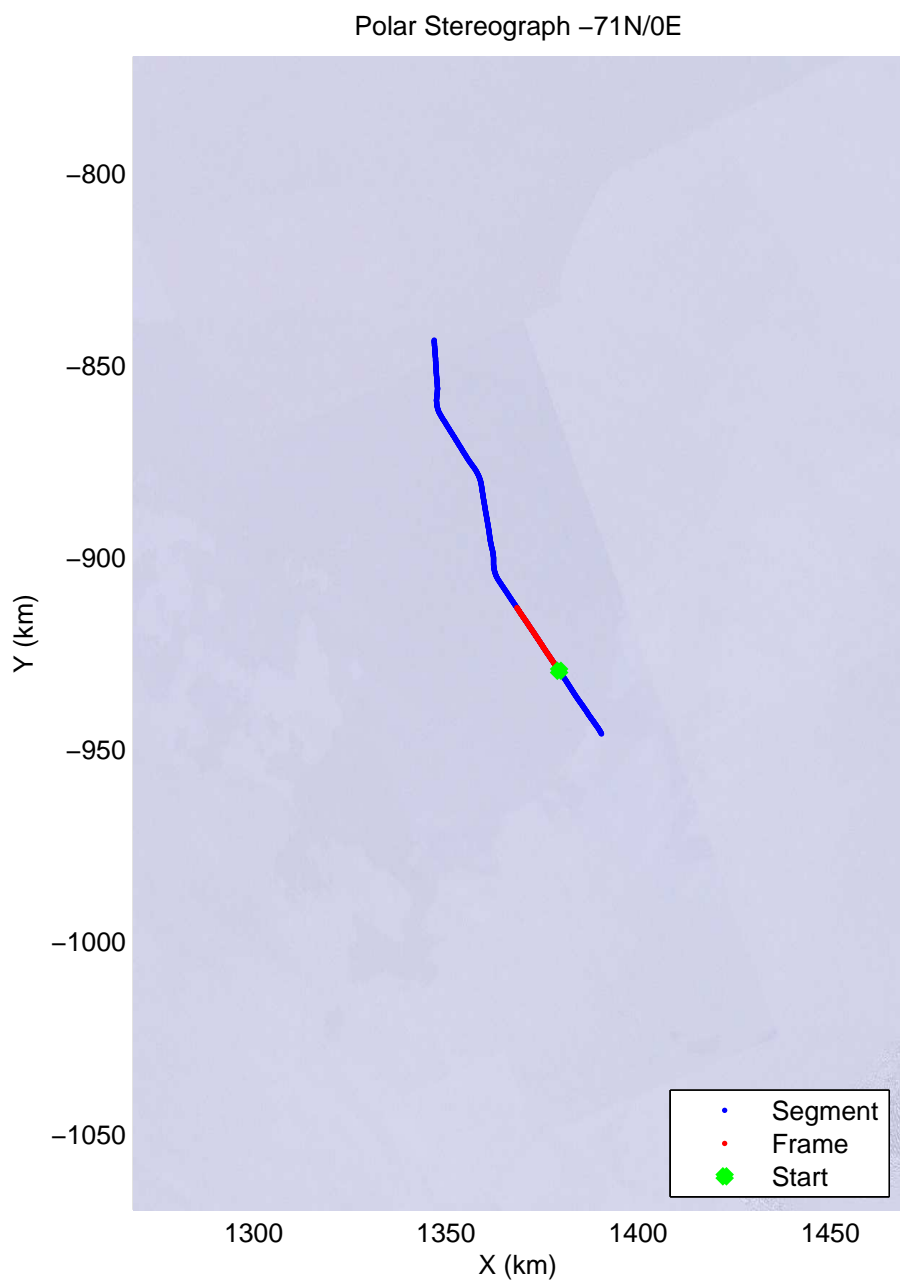

Polar Stereograph -71N/0E

accum2 2013_Antarctica_P3: "Dome C – Vostok" 20131127_04_001: -2:41:38.8 to -2:44:09.3 GPS

accum2 2013_Antarctica_P3: "Dome C – Vostok" 20131127_04_002: -2:44:09.5 to -2:46:18.6 GPS

Polar Stereograph -71N/0E

accum2 2013_Antarctica_P3: "Dome C – Vostok" 20131127_04_003: -2:46:18.8 to -2:48:24.7 GPS

accum2 2013_Antarctica_P3: "Dome C – Vostok" 20131127_04_004: -2:48:24.9 to -2:50:30.3 GPS

accum2 2013_Antarctica_P3: "Dome C – Vostok" 20131127_04_005: -2:50:30.5 to -2:52:38.8 GPS

accum2 2013_Antarctica_P3: "Dome C – Vostok" 20131127_04_006: -2:52:39.0 to -2:54:18.5 GPS