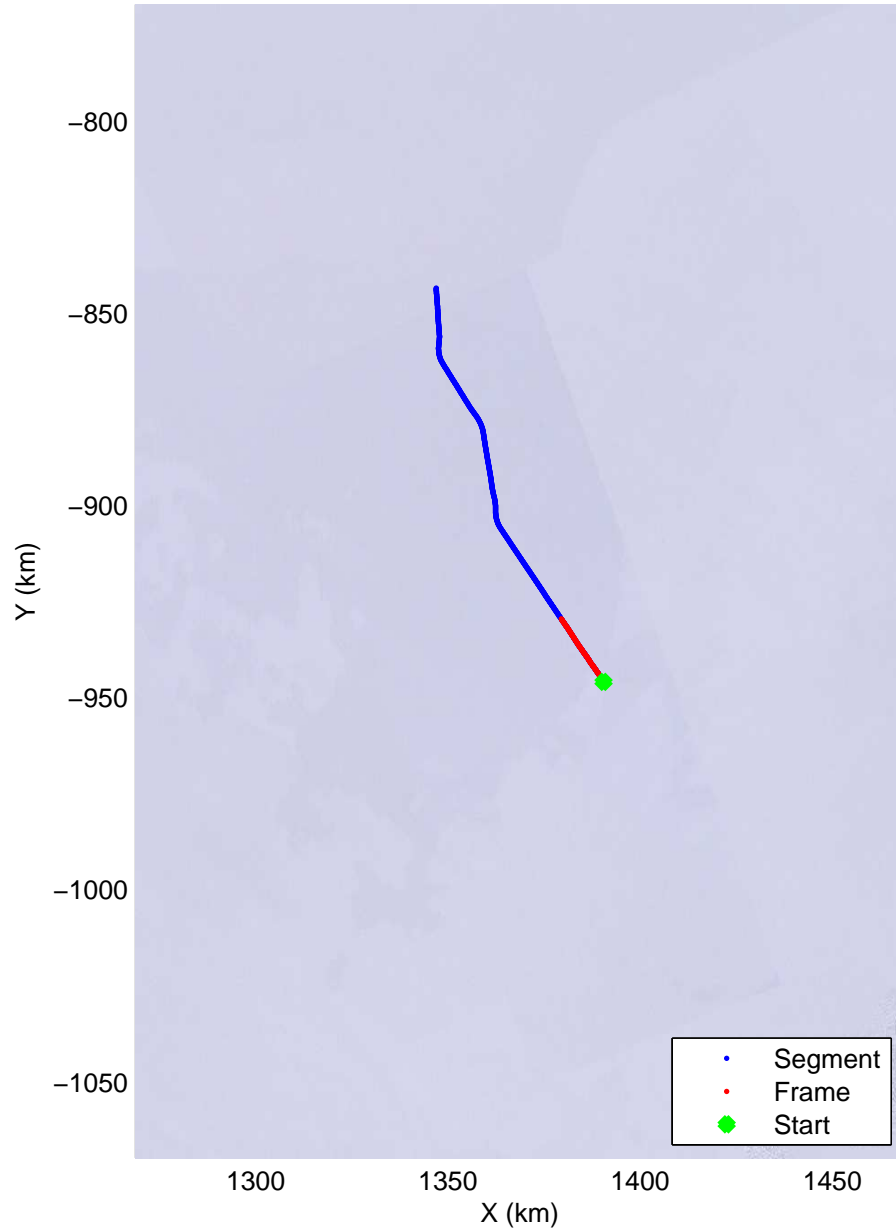

Polar Stereograph -71N/0E

accum2 2013_Antarctica_P3: "Dome C – Vostok" 20131127_04_001: -2:41:38.8 to -2:44:09.3 GPS

accum2 2013_Antarctica_P3: "Dome C – Vostok" 20131127_04_002: -2:44:09.5 to -2:46:18.6 GPS

Polar Stereograph -71N/0E

accum2 2013_Antarctica_P3: "Dome C – Vostok" 20131127_04_003: -2:46:18.8 to -2:48:24.7 GPS

accum2 2013_Antarctica_P3: "Dome C – Vostok" 20131127_04_004: -2:48:24.9 to -2:50:30.3 GPS

accum2 2013_Antarctica_P3: "Dome C – Vostok" 20131127_04_005: -2:50:30.5 to -2:52:38.8 GPS

accum2 2013_Antarctica_P3: "Dome C – Vostok" 20131127_04_006: -2:52:39.0 to -2:54:18.5 GPS