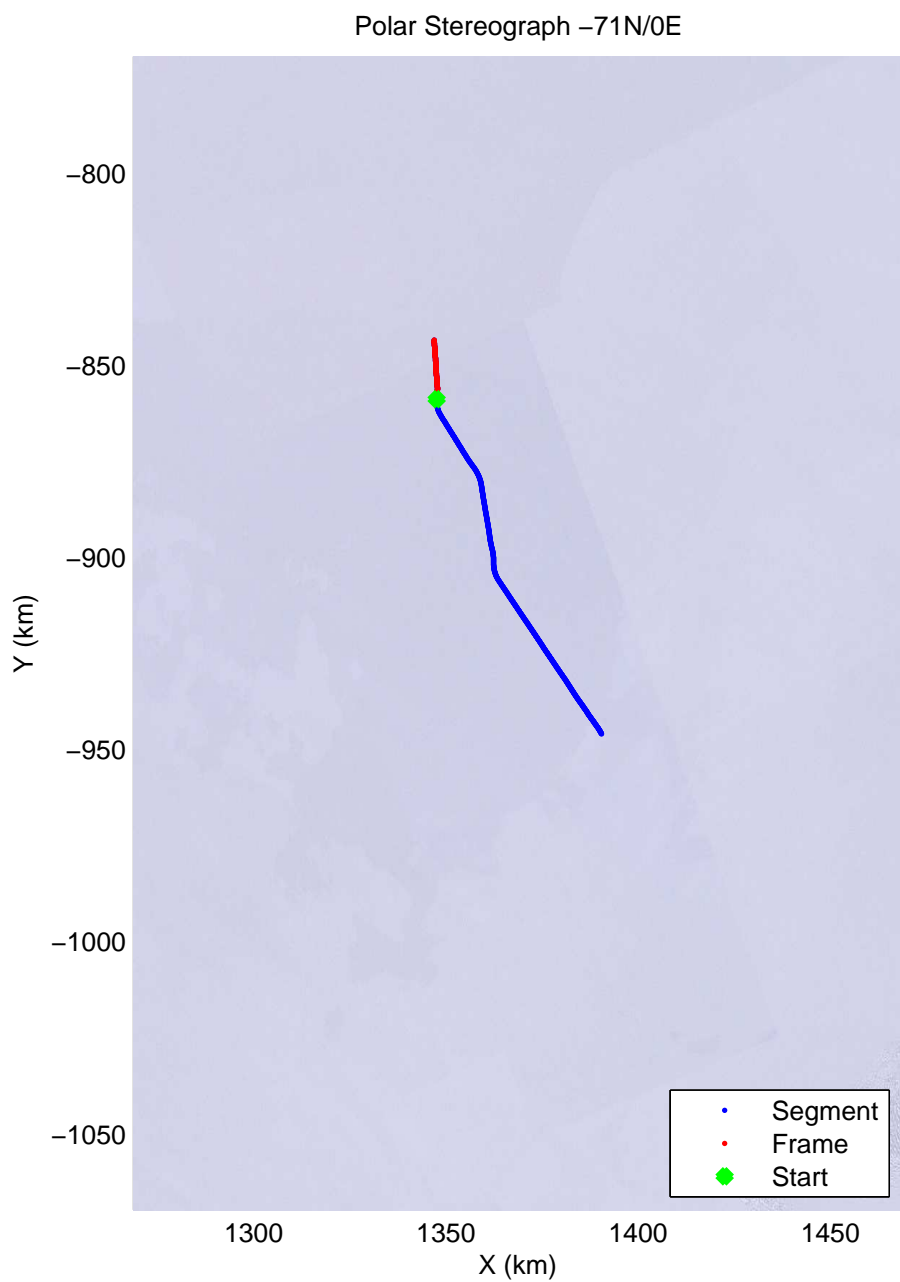

Polar Stereograph -71N/0E

accum2 2013_Antarctica_P3: "Dome C – Vostok" 20131127_04_001: -2:41:38.8 to -2:44:09.3 GPS

accum2 2013_Antarctica_P3: "Dome C – Vostok" 20131127_04_002: -2:44:09.5 to -2:46:18.6 GPS

Polar Stereograph -71N/0E

accum2 2013_Antarctica_P3: "Dome C – Vostok" 20131127_04_003: -2:46:18.8 to -2:48:24.7 GPS

accum2 2013_Antarctica_P3: "Dome C – Vostok" 20131127_04_004: -2:48:24.9 to -2:50:30.3 GPS

accum2 2013_Antarctica_P3: "Dome C – Vostok" 20131127_04_005: -2:50:30.5 to -2:52:38.8 GPS

accum2 2013_Antarctica_P3: "Dome C – Vostok" 20131127_04_006: -2:52:39.0 to -2:54:18.5 GPS