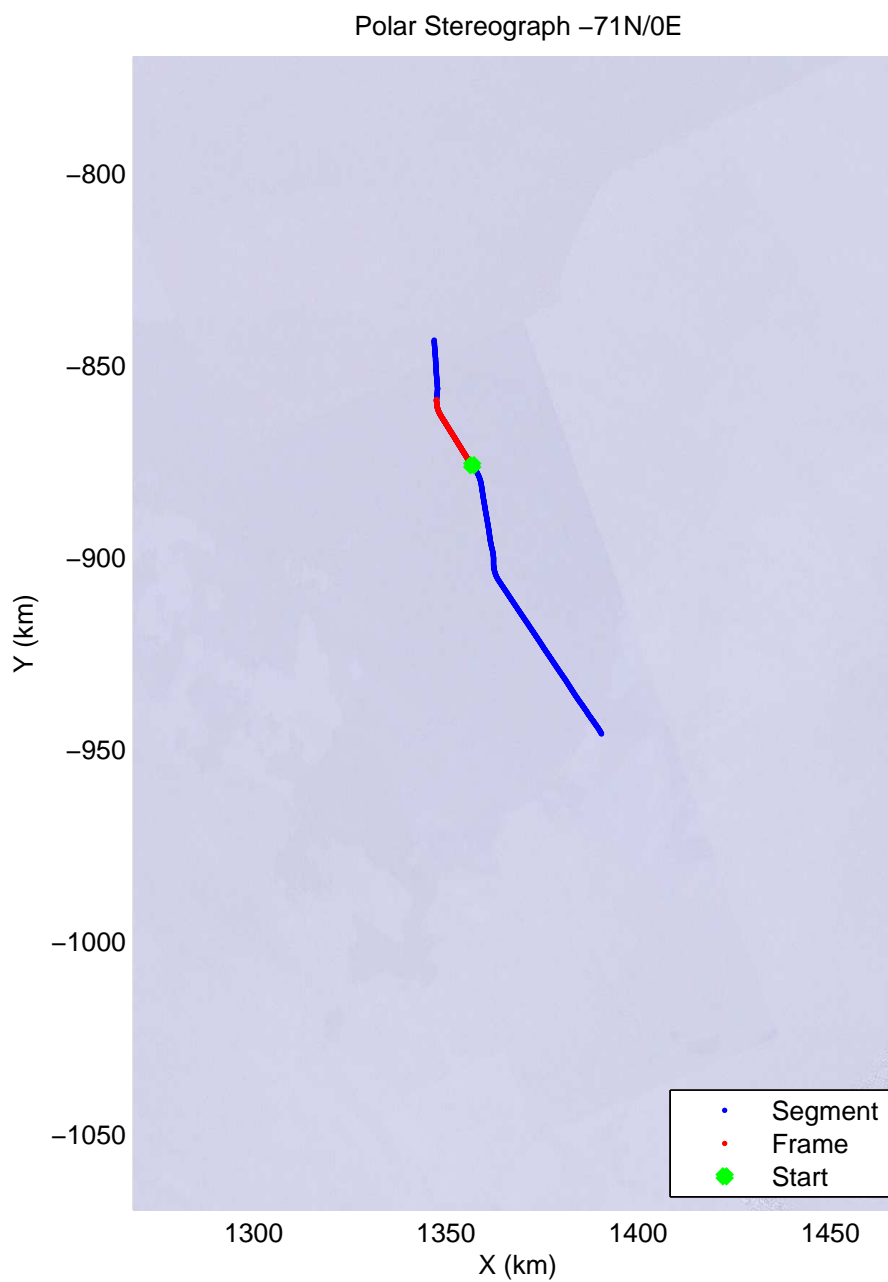

Polar Stereograph -71N/0E

accum2 2013_Antarctica_P3: "Dome C – Vostok" 20131127_04_001: -2:41:38.8 to -2:44:09.3 GPS

accum2 2013_Antarctica_P3: "Dome C – Vostok" 20131127_04_002: -2:44:09.5 to -2:46:18.6 GPS

Polar Stereograph -71N/0E

accum2 2013_Antarctica_P3: "Dome C – Vostok" 20131127_04_003: -2:46:18.8 to -2:48:24.7 GPS

accum2 2013_Antarctica_P3: "Dome C – Vostok" 20131127_04_004: -2:48:24.9 to -2:50:30.3 GPS

accum2 2013_Antarctica_P3: "Dome C – Vostok" 20131127_04_005: -2:50:30.5 to -2:52:38.8 GPS

accum2 2013_Antarctica_P3: "Dome C – Vostok" 20131127_04_006: -2:52:39.0 to -2:54:18.5 GPS