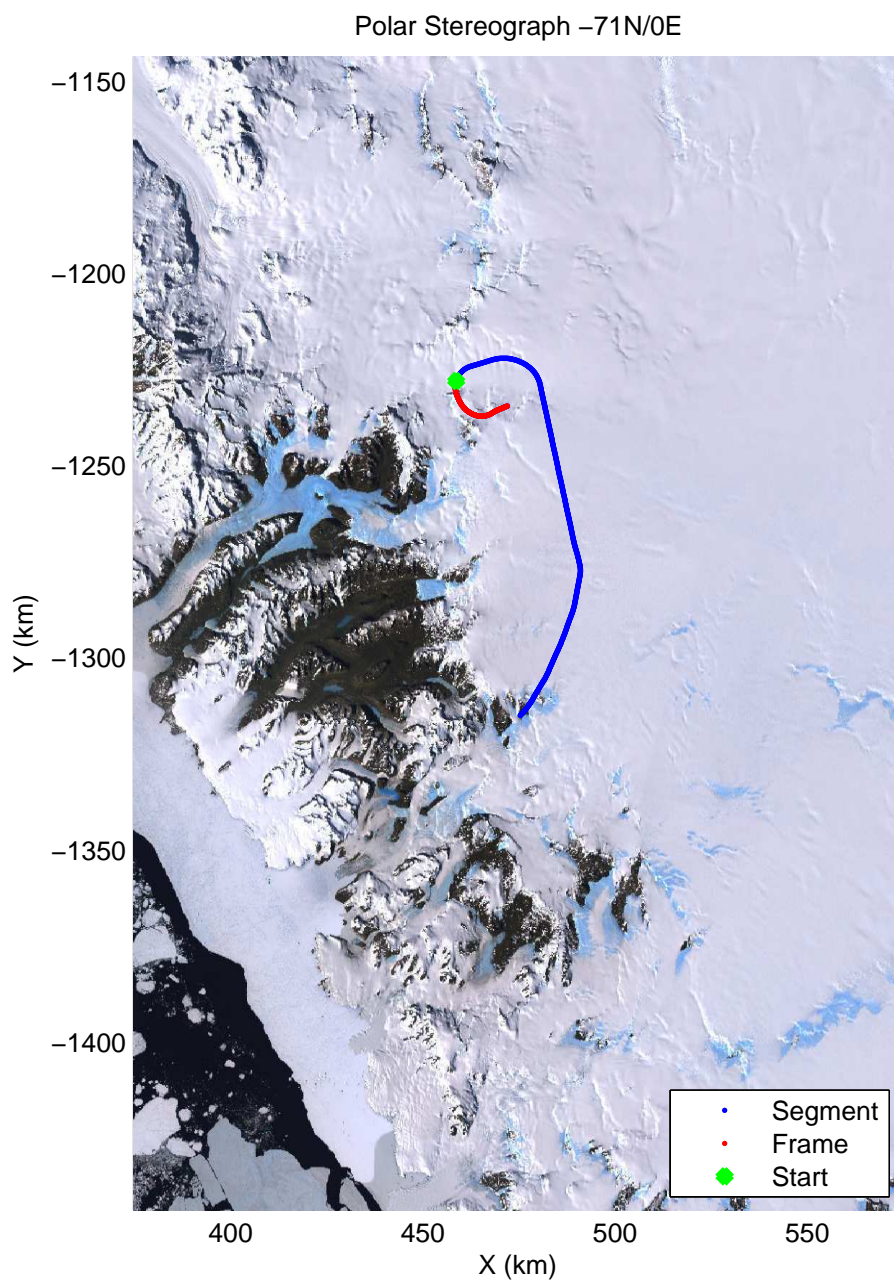

accum2 2013\_Antarctica\_P3: "Dome C – Vostok" 20131127\_01\_001: -4:21:01.8 to -4:23:41.0 GPS

accum2 2013\_Antarctica\_P3: "Dome C – Vostok" 20131127\_01\_002: -4:23:41.2 to -4:26:18.2 GPS

accum2 2013\_Antarctica\_P3: "Dome C – Vostok" 20131127\_01\_003: -4:26:18.5 to -4:29:02.8 GPS

accum2 2013\_Antarctica\_P3: "Dome C – Vostok" 20131127\_01\_004: -4:29:03.0 to -4:31:40.5 GPS

accum2 2013\_Antarctica\_P3: "Dome C – Vostok" 20131127\_01\_005: -4:31:40.6 to -4:34:13.9 GPS

accum2 2013\_Antarctica\_P3: "Dome C – Vostok" 20131127\_01\_006: -4:34:14.0 to -4:36:39.7 GPS

accum2 2013\_Antarctica\_P3: "Dome C – Vostok" 20131127\_01\_007: -4:36:39.9 to -4:39:21.7 GPS