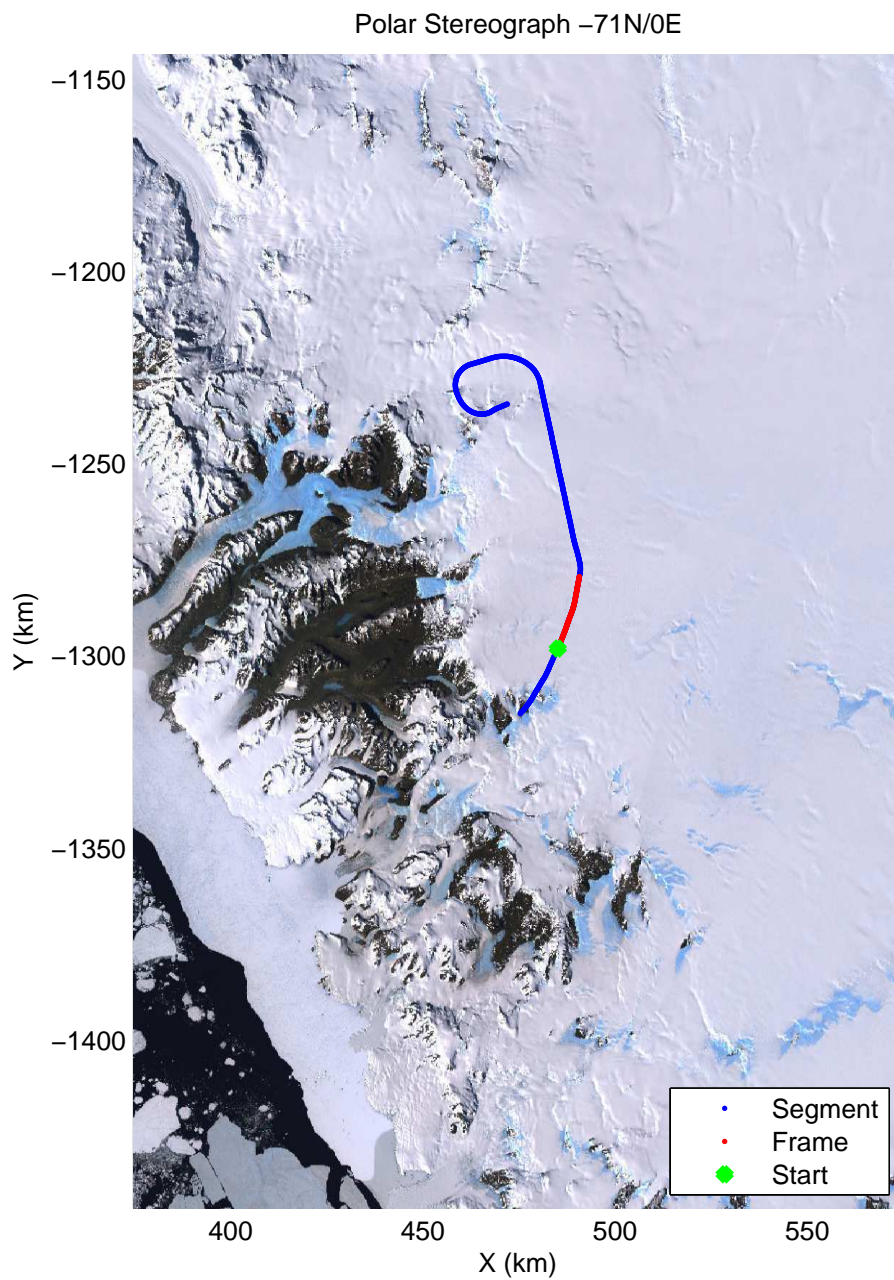

accum2 2013\_Antarctica\_P3: "Dome C – Vostok" 20131127\_01\_001: -4:21:01.8 to -4:23:41.0 GPS

accum2 2013\_Antarctica\_P3: "Dome C – Vostok" 20131127\_01\_002: -4:23:41.2 to -4:26:18.2 GPS

accum2 2013\_Antarctica\_P3: "Dome C – Vostok" 20131127\_01\_003: -4:26:18.5 to -4:29:02.8 GPS

accum2 2013\_Antarctica\_P3: "Dome C – Vostok" 20131127\_01\_004: -4:29:03.0 to -4:31:40.5 GPS

accum2 2013\_Antarctica\_P3: "Dome C – Vostok" 20131127\_01\_005: -4:31:40.6 to -4:34:13.9 GPS

accum2 2013\_Antarctica\_P3: "Dome C – Vostok" 20131127\_01\_006: -4:34:14.0 to -4:36:39.7 GPS

accum2 2013\_Antarctica\_P3: "Dome C – Vostok" 20131127\_01\_007: -4:36:39.9 to -4:39:21.7 GPS