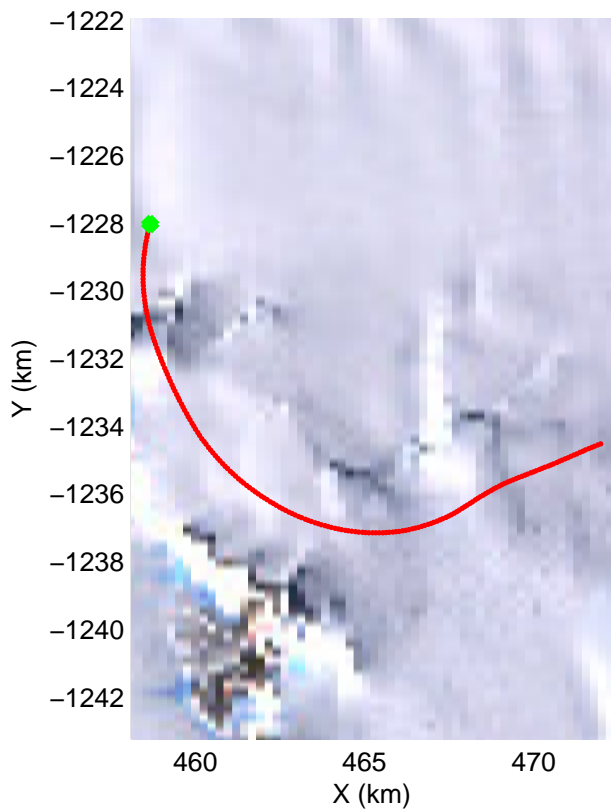

accum2 2013\_Antarctica\_P3: "Dome C – Vostok" 20131127\_01\_001: -4:21:01.8 to -4:23:41.0 GPS

accum2 2013\_Antarctica\_P3: "Dome C – Vostok" 20131127\_01\_002: -4:23:41.2 to -4:26:18.2 GPS

accum2 2013\_Antarctica\_P3: "Dome C – Vostok" 20131127\_01\_003: -4:26:18.5 to -4:29:02.8 GPS

accum2 2013\_Antarctica\_P3: "Dome C – Vostok" 20131127\_01\_004: -4:29:03.0 to -4:31:40.5 GPS

accum2 2013\_Antarctica\_P3: "Dome C – Vostok" 20131127\_01\_005: -4:31:40.6 to -4:34:13.9 GPS

accum2 2013\_Antarctica\_P3: "Dome C – Vostok" 20131127\_01\_006: -4:34:14.0 to -4:36:39.7 GPS

accum2 2013\_Antarctica\_P3: "Dome C – Vostok" 20131127\_01\_007: -4:36:39.9 to -4:39:21.7 GPS