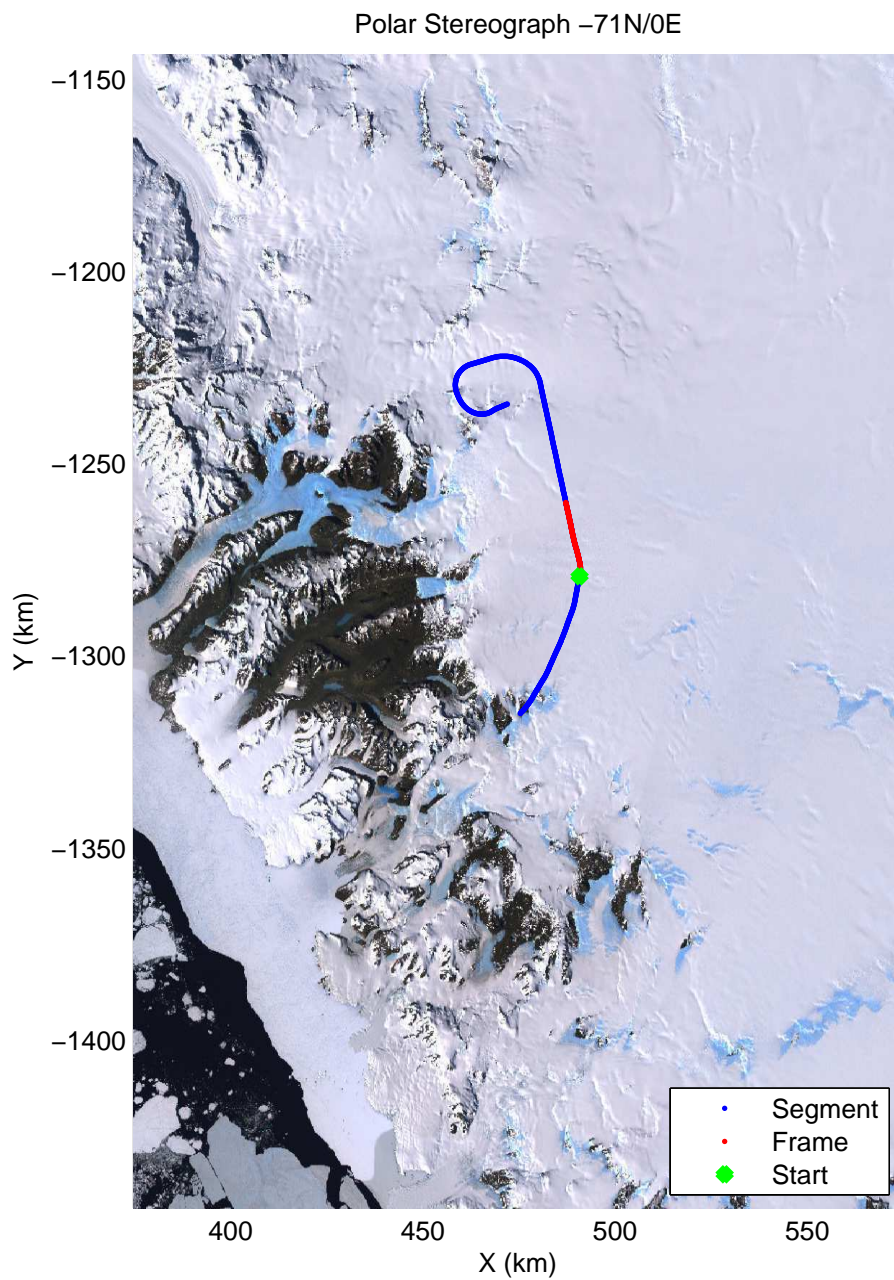

accum2 2013\_Antarctica\_P3: "Dome C – Vostok" 20131127\_01\_001: -4:21:01.8 to -4:23:41.0 GPS

accum2 2013\_Antarctica\_P3: "Dome C – Vostok" 20131127\_01\_002: -4:23:41.2 to -4:26:18.2 GPS

accum2 2013\_Antarctica\_P3: "Dome C – Vostok" 20131127\_01\_003: -4:26:18.5 to -4:29:02.8 GPS

accum2 2013\_Antarctica\_P3: "Dome C – Vostok" 20131127\_01\_004: -4:29:03.0 to -4:31:40.5 GPS

accum2 2013\_Antarctica\_P3: "Dome C – Vostok" 20131127\_01\_005: -4:31:40.6 to -4:34:13.9 GPS

accum2 2013\_Antarctica\_P3: "Dome C – Vostok" 20131127\_01\_006: -4:34:14.0 to -4:36:39.7 GPS

accum2 2013\_Antarctica\_P3: "Dome C – Vostok" 20131127\_01\_007: -4:36:39.9 to -4:39:21.7 GPS