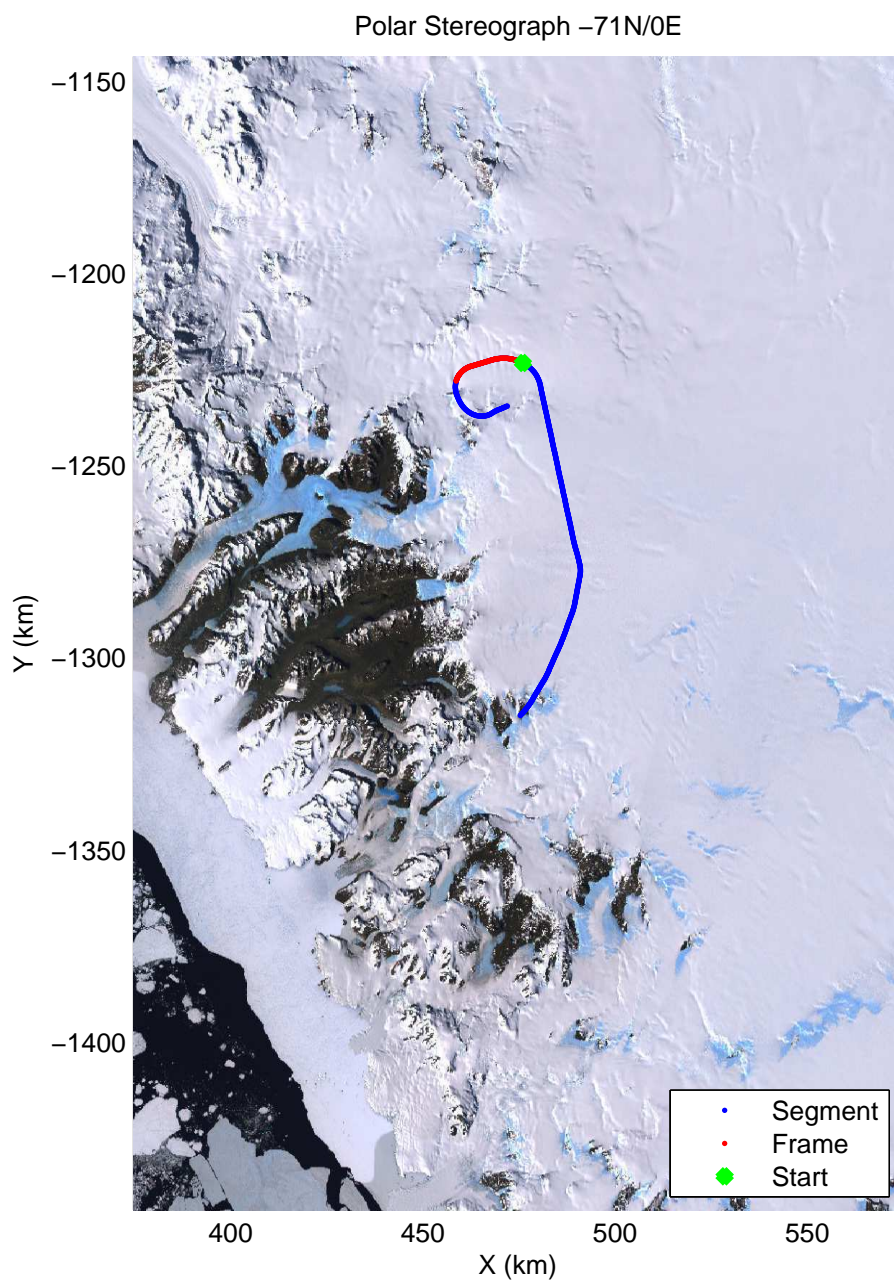

accum2 2013\_Antarctica\_P3: "Dome C – Vostok" 20131127\_01\_001: -4:21:01.8 to -4:23:41.0 GPS

accum2 2013\_Antarctica\_P3: "Dome C – Vostok" 20131127\_01\_002: -4:23:41.2 to -4:26:18.2 GPS

accum2 2013\_Antarctica\_P3: "Dome C – Vostok" 20131127\_01\_003: -4:26:18.5 to -4:29:02.8 GPS

accum2 2013\_Antarctica\_P3: "Dome C – Vostok" 20131127\_01\_004: -4:29:03.0 to -4:31:40.5 GPS

accum2 2013\_Antarctica\_P3: "Dome C – Vostok" 20131127\_01\_005: -4:31:40.6 to -4:34:13.9 GPS

accum2 2013\_Antarctica\_P3: "Dome C – Vostok" 20131127\_01\_006: -4:34:14.0 to -4:36:39.7 GPS

accum2 2013\_Antarctica\_P3: "Dome C – Vostok" 20131127\_01\_007: -4:36:39.9 to -4:39:21.7 GPS