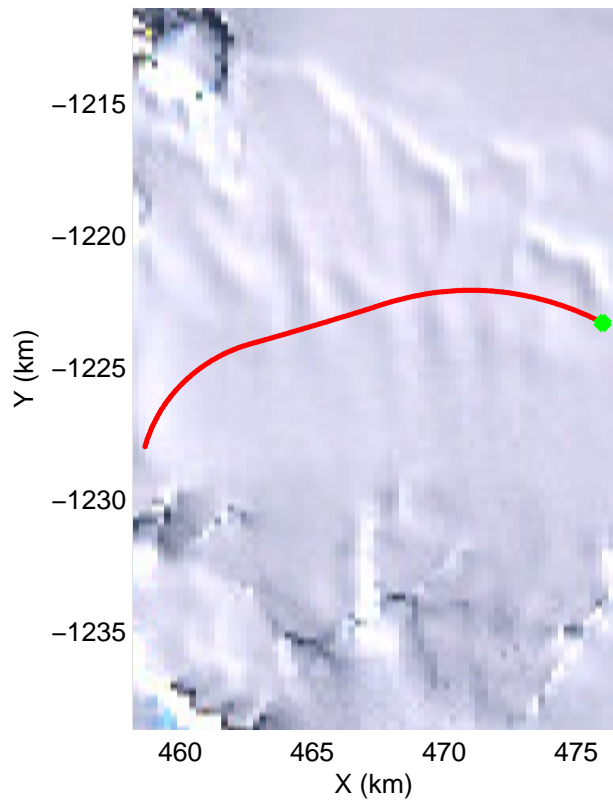

accum2 2013\_Antarctica\_P3: "Dome C – Vostok" 20131127\_01\_001: -4:21:01.8 to -4:23:41.0 GPS

accum2 2013\_Antarctica\_P3: "Dome C – Vostok" 20131127\_01\_002: -4:23:41.2 to -4:26:18.2 GPS

accum2 2013\_Antarctica\_P3: "Dome C – Vostok" 20131127\_01\_003: -4:26:18.5 to -4:29:02.8 GPS

accum2 2013\_Antarctica\_P3: "Dome C – Vostok" 20131127\_01\_004: -4:29:03.0 to -4:31:40.5 GPS

accum2 2013\_Antarctica\_P3: "Dome C – Vostok" 20131127\_01\_005: -4:31:40.6 to -4:34:13.9 GPS

accum2 2013\_Antarctica\_P3: "Dome C – Vostok" 20131127\_01\_006: -4:34:14.0 to -4:36:39.7 GPS

accum2 2013\_Antarctica\_P3: "Dome C – Vostok" 20131127\_01\_007: -4:36:39.9 to -4:39:21.7 GPS