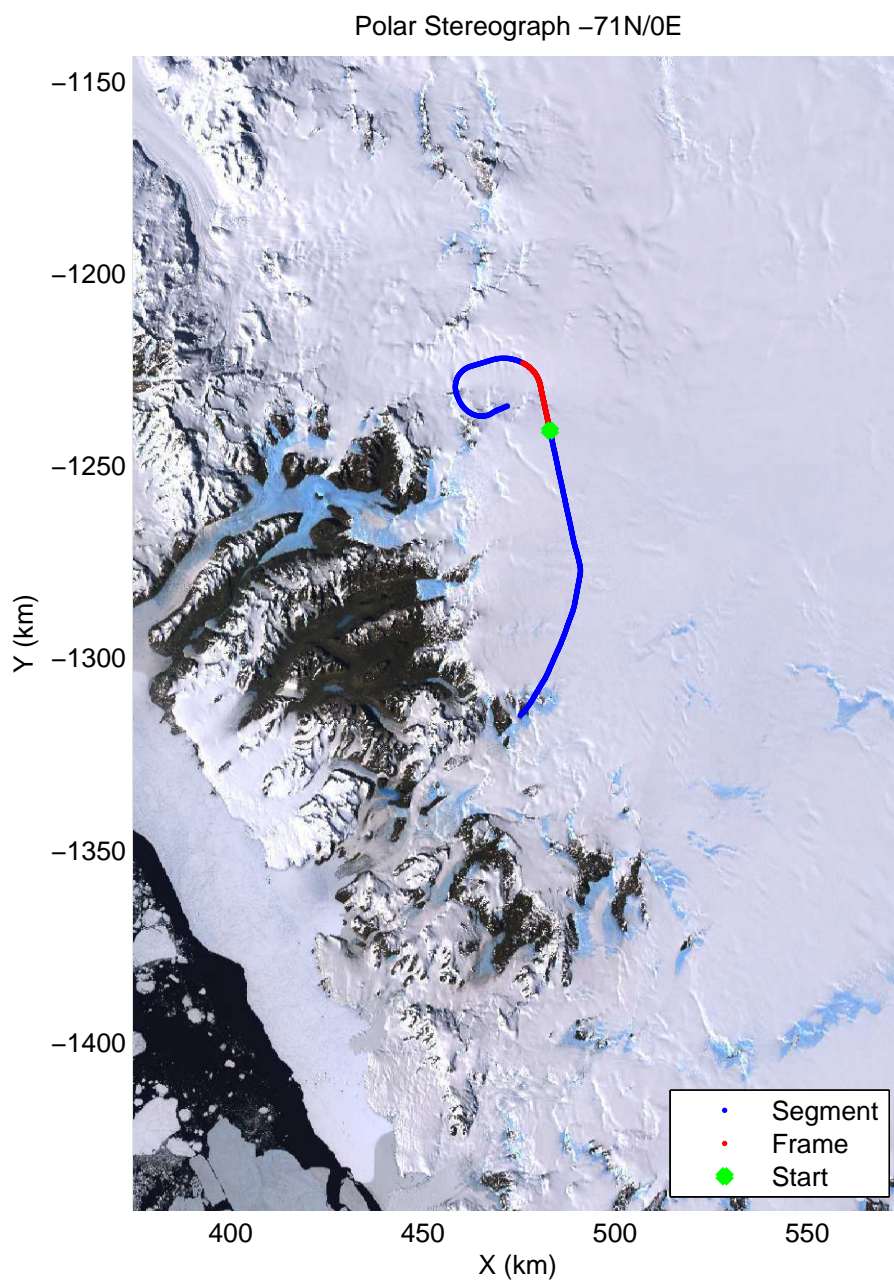

accum2 2013\_Antarctica\_P3: "Dome C – Vostok" 20131127\_01\_001: -4:21:01.8 to -4:23:41.0 GPS

accum2 2013\_Antarctica\_P3: "Dome C – Vostok" 20131127\_01\_002: -4:23:41.2 to -4:26:18.2 GPS

accum2 2013\_Antarctica\_P3: "Dome C – Vostok" 20131127\_01\_003: -4:26:18.5 to -4:29:02.8 GPS

accum2 2013\_Antarctica\_P3: "Dome C – Vostok" 20131127\_01\_004: -4:29:03.0 to -4:31:40.5 GPS

accum2 2013\_Antarctica\_P3: "Dome C – Vostok" 20131127\_01\_005: -4:31:40.6 to -4:34:13.9 GPS

accum2 2013\_Antarctica\_P3: "Dome C – Vostok" 20131127\_01\_006: -4:34:14.0 to -4:36:39.7 GPS

accum2 2013\_Antarctica\_P3: "Dome C – Vostok" 20131127\_01\_007: -4:36:39.9 to -4:39:21.7 GPS