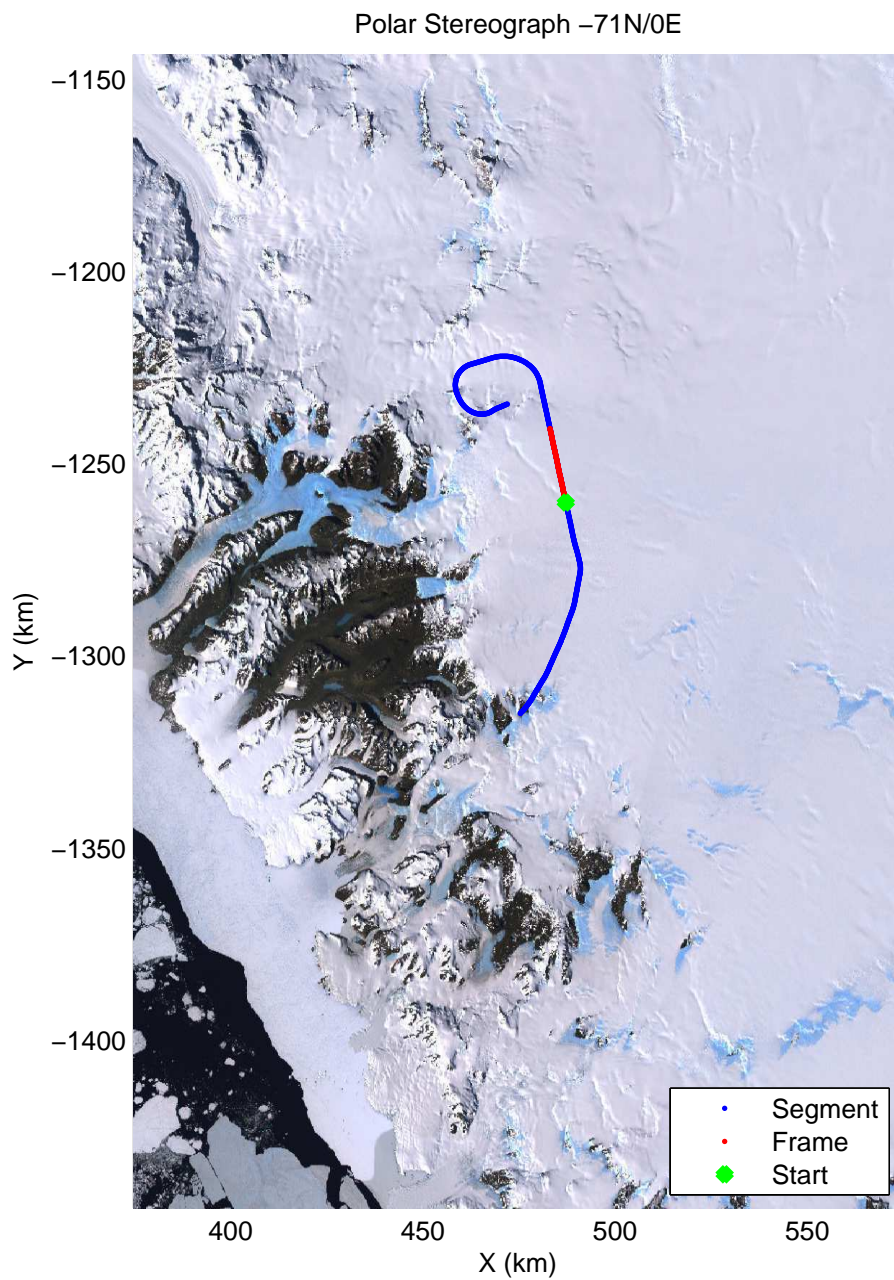

accum2 2013\_Antarctica\_P3: "Dome C – Vostok" 20131127\_01\_001: -4:21:01.8 to -4:23:41.0 GPS

accum2 2013\_Antarctica\_P3: "Dome C – Vostok" 20131127\_01\_002: -4:23:41.2 to -4:26:18.2 GPS

accum2 2013\_Antarctica\_P3: "Dome C – Vostok" 20131127\_01\_003: -4:26:18.5 to -4:29:02.8 GPS

accum2 2013\_Antarctica\_P3: "Dome C – Vostok" 20131127\_01\_004: -4:29:03.0 to -4:31:40.5 GPS

accum2 2013\_Antarctica\_P3: "Dome C – Vostok" 20131127\_01\_005: -4:31:40.6 to -4:34:13.9 GPS

accum2 2013\_Antarctica\_P3: "Dome C – Vostok" 20131127\_01\_006: -4:34:14.0 to -4:36:39.7 GPS

accum2 2013\_Antarctica\_P3: "Dome C – Vostok" 20131127\_01\_007: -4:36:39.9 to -4:39:21.7 GPS