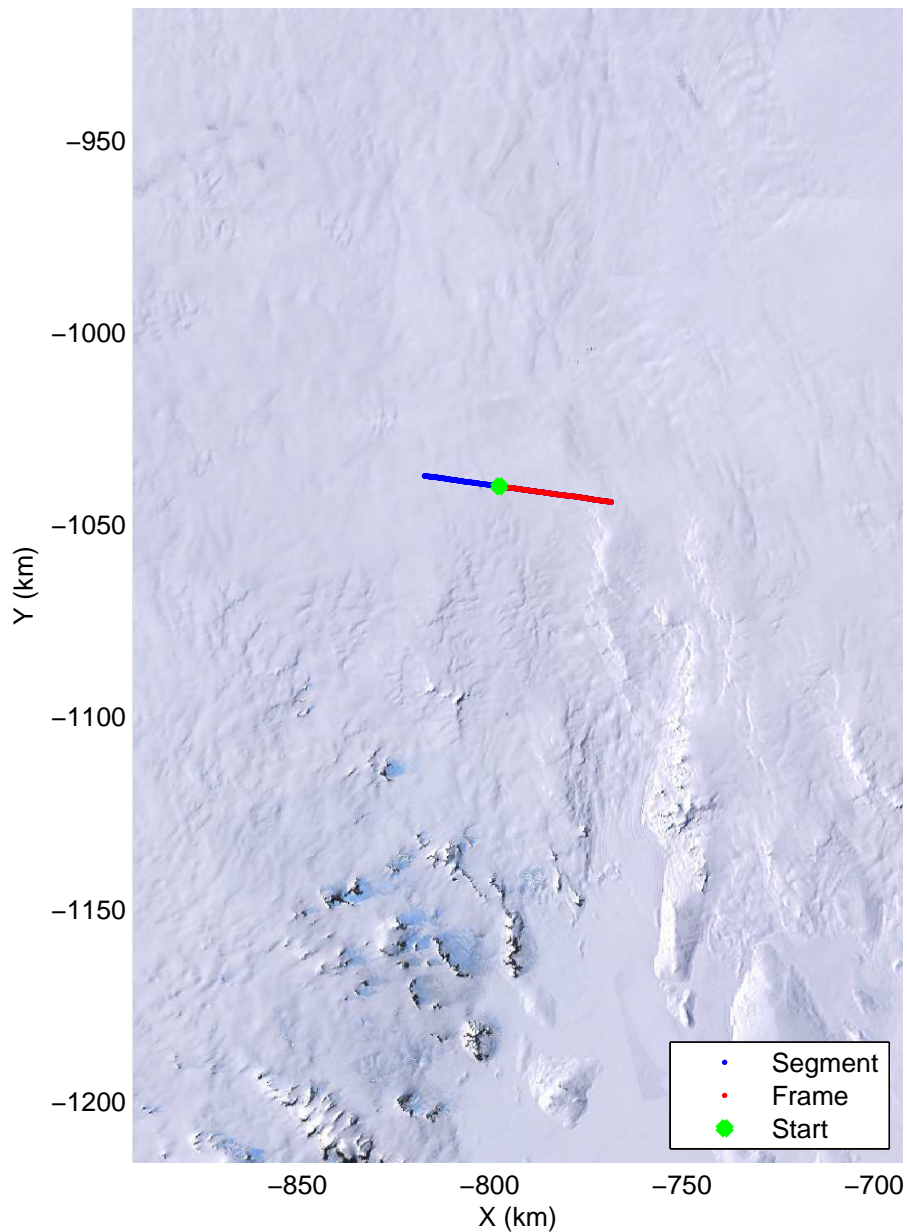

accum2 2013_Antarctica_P3: "Siple Coast" 20131126_09_001: 01:40:02.8 to 01:42:22.9 GPS

Polar Stereograph -71N/0E

accum2 2013_Antarctica_P3: "Siple Coast" 20131126_09_002: 01:42:23.0 to 01:45:51.9 GPS