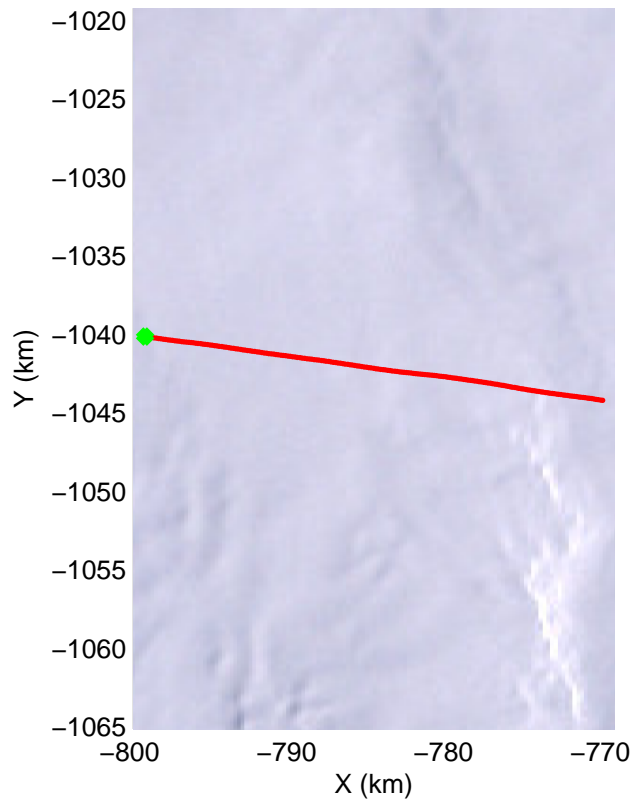

accum2 2013_Antarctica_P3: "Siple Coast" 20131126_09_001: 01:40:02.8 to 01:42:22.9 GPS

Polar Stereograph -71N/0E

accum2 2013_Antarctica_P3: "Siple Coast" 20131126_09_002: 01:42:23.0 to 01:45:51.9 GPS