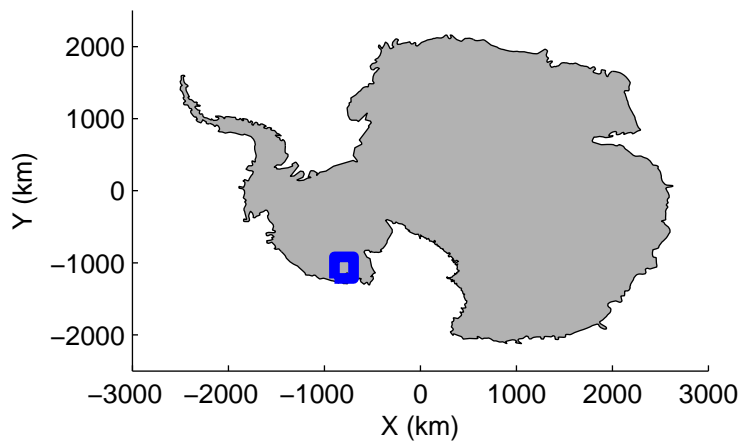

accum2 2013_Antarctica_P3: "Siple Coast" 20131126_09_001: 01:40:02.8 to 01:42:22.9 GPS

Polar Stereograph -71N/0E

accum2 2013_Antarctica_P3: "Siple Coast" 20131126_09_002: 01:42:23.0 to 01:45:51.9 GPS