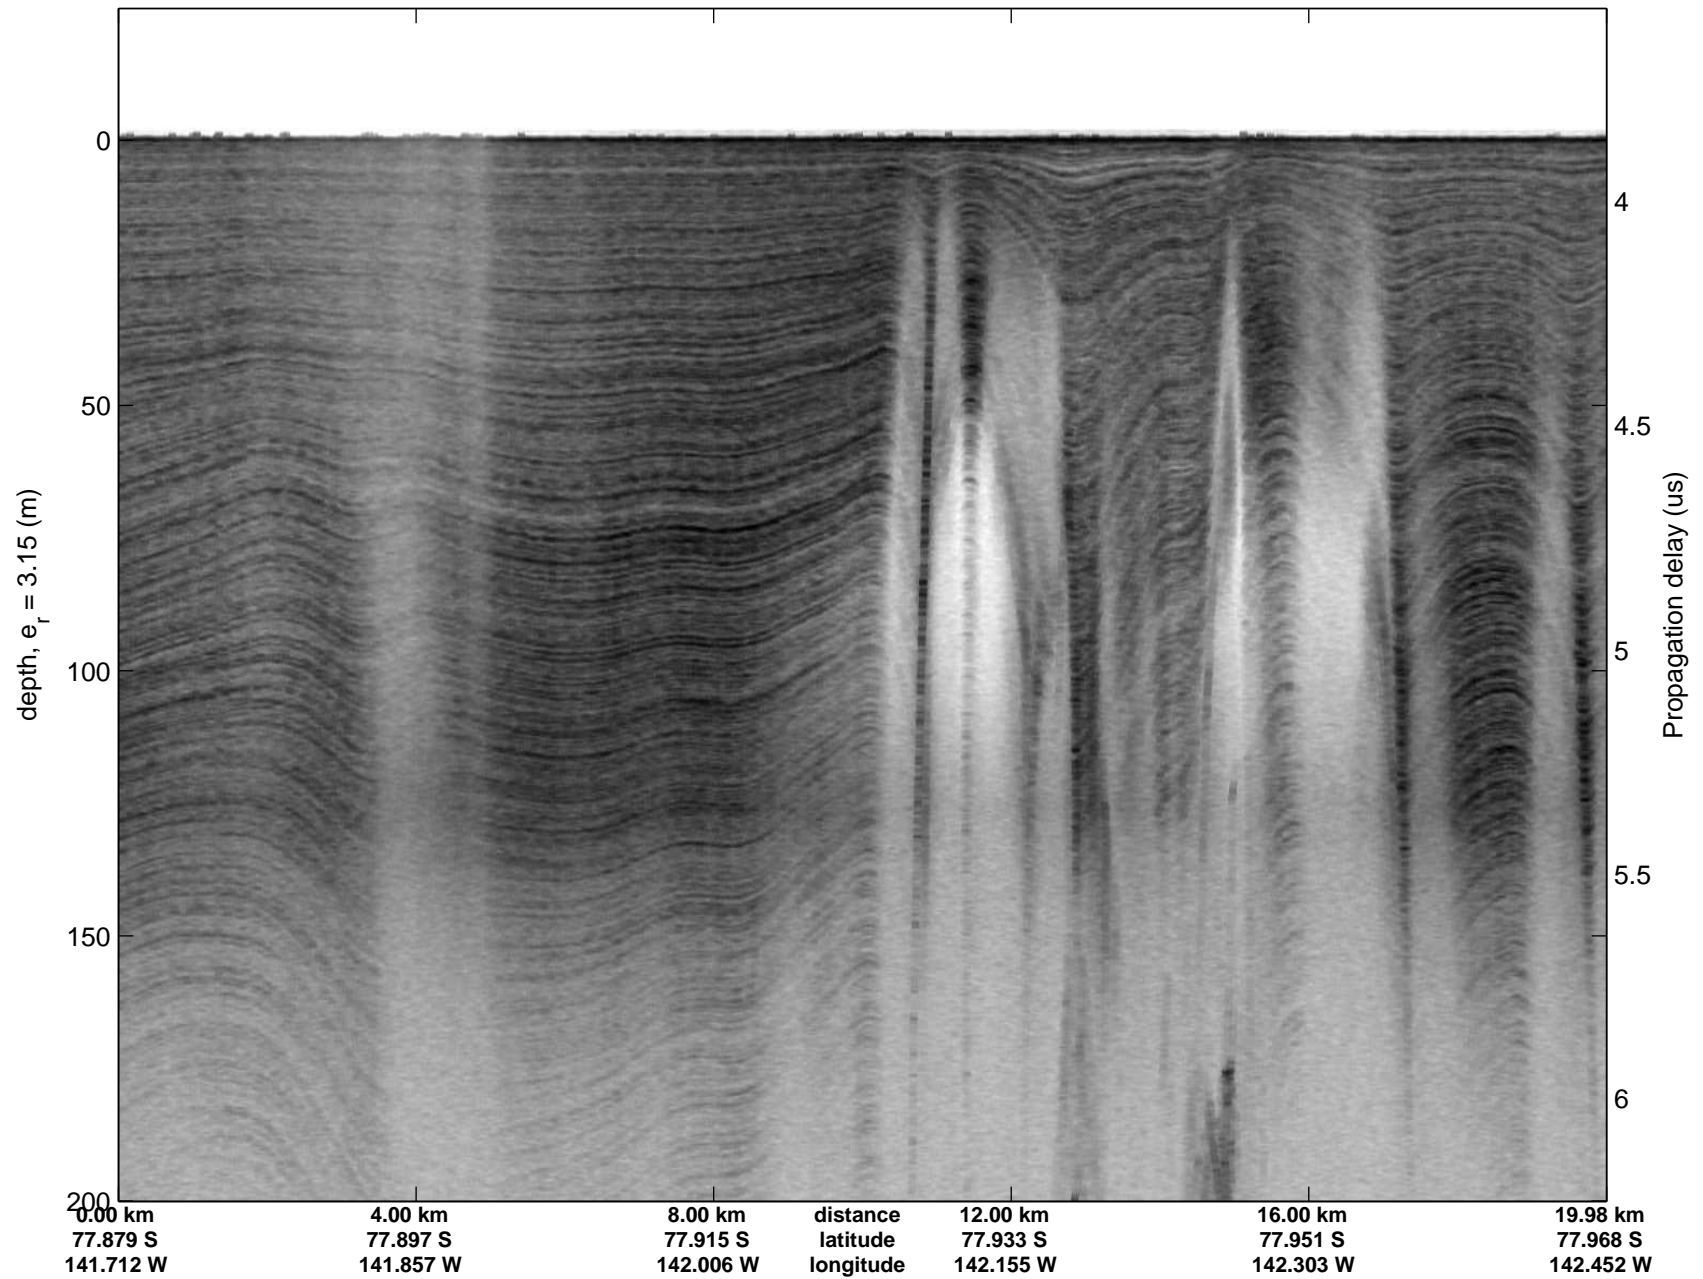

accum2 2013_Antarctica_P3: "Siple Coast" 20131126_09_001: 01:40:02.8 to 01:42:22.9 GPS

Polar Stereograph -71N/0E

accum2 2013_Antarctica_P3: "Siple Coast" 20131126_09_002: 01:42:23.0 to 01:45:51.9 GPS