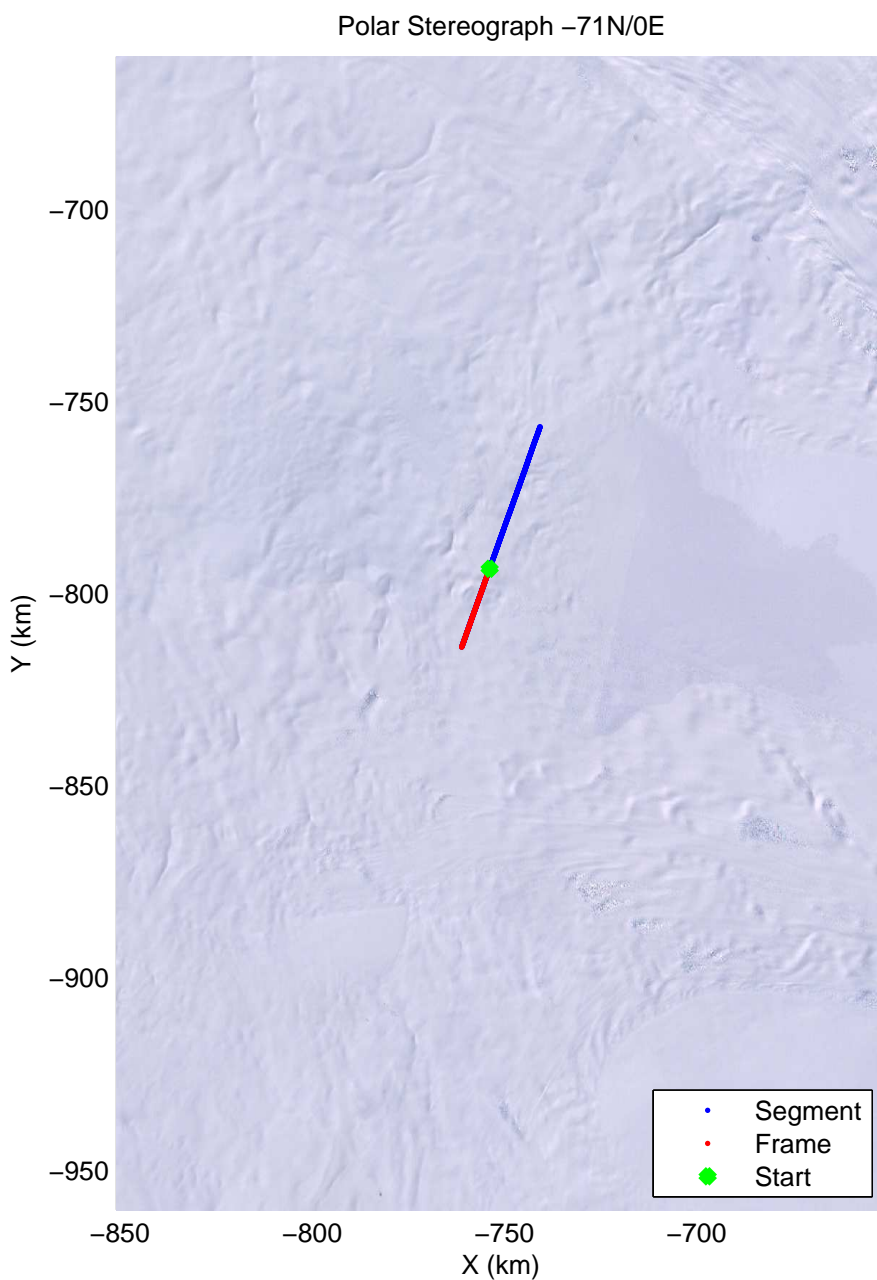

accum2 2013_Antarctica_P3: "Siple Coast" 20131126_07_001: 01:01:42.7 to 01:04:11.0 GPS

Polar Stereograph -71N/0E

accum2 2013_Antarctica_P3: "Siple Coast" 20131126_07_002: 01:04:11.1 to 01:06:34.6 GPS

accum2 2013_Antarctica_P3: "Siple Coast" 20131126_07_003: 01:06:34.8 to 01:09:15.6 GPS