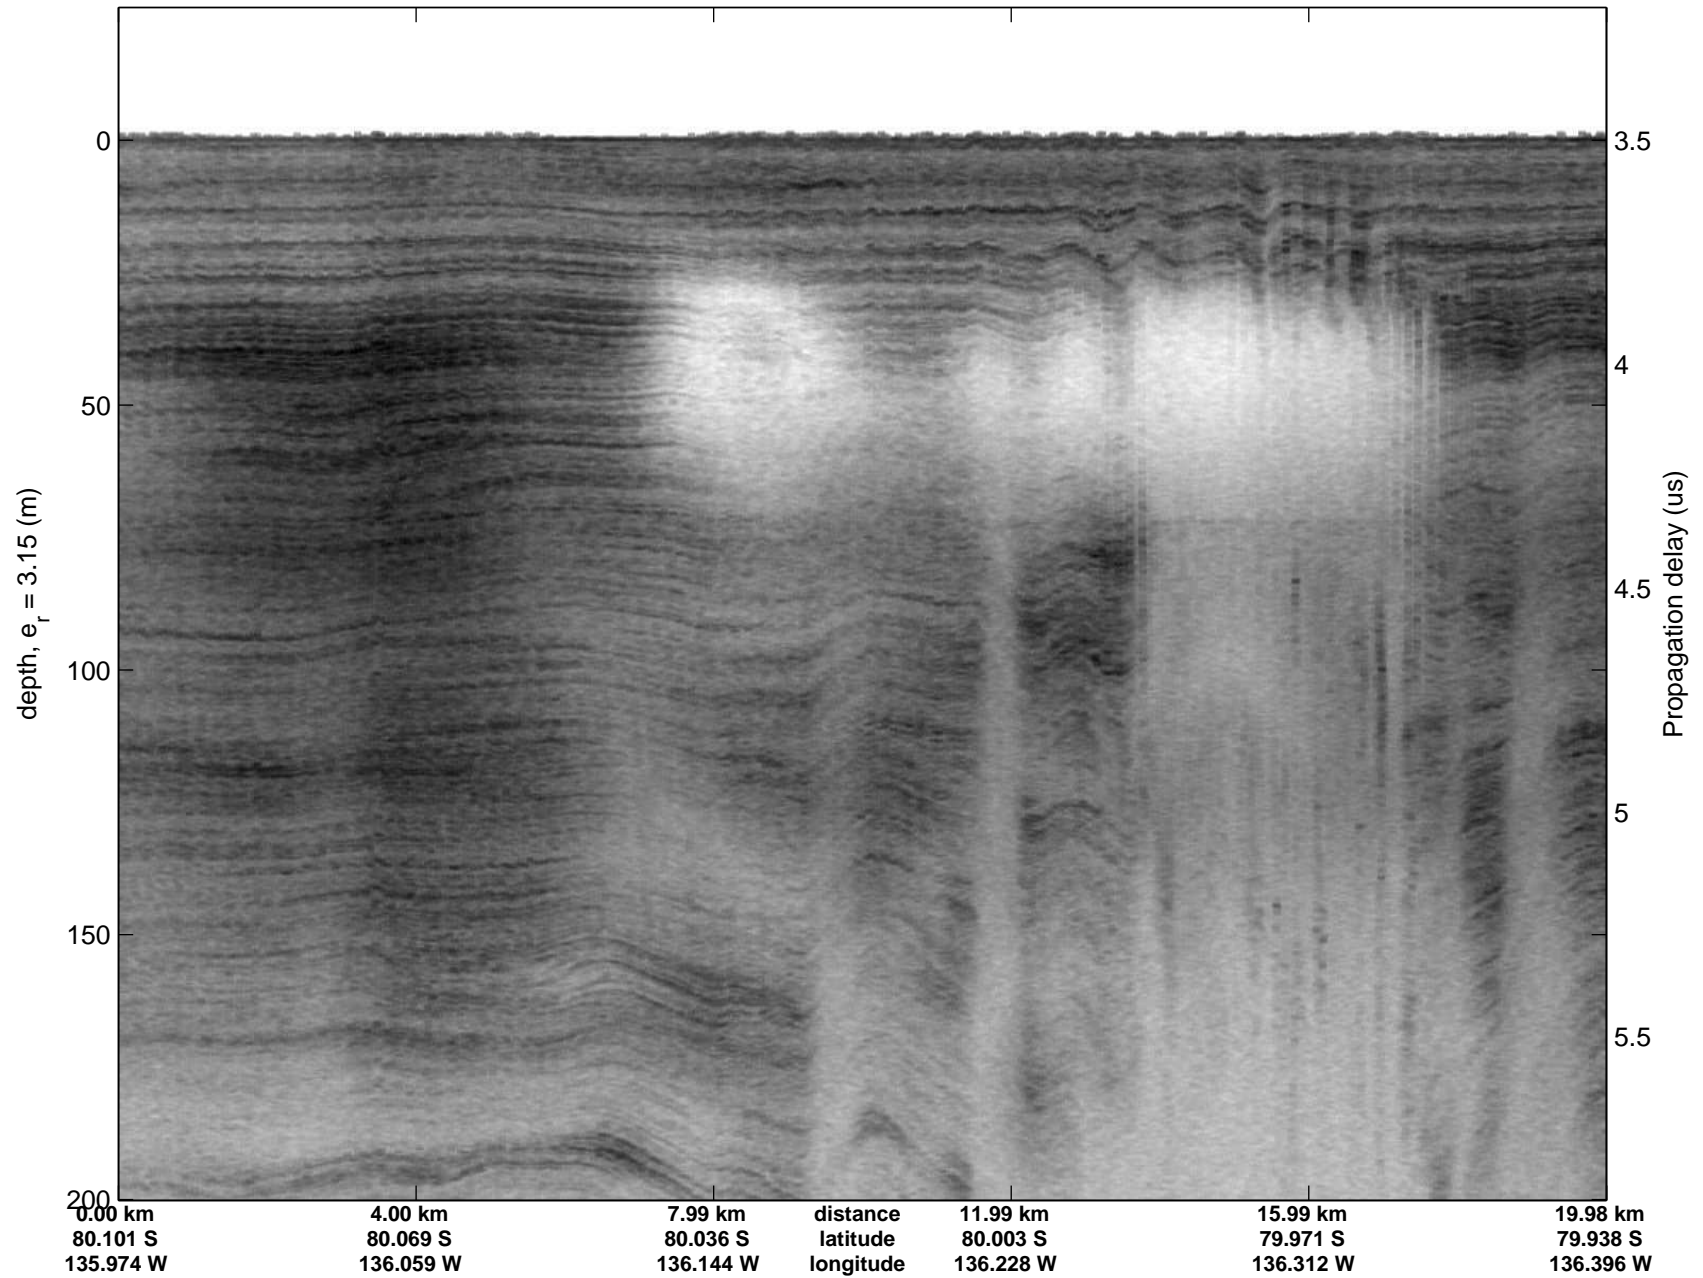

accum2 2013_Antarctica_P3: "Siple Coast" 20131126_07_001: 01:01:42.7 to 01:04:11.0 GPS

Polar Stereograph -71N/0E

accum2 2013_Antarctica_P3: "Siple Coast" 20131126_07_002: 01:04:11.1 to 01:06:34.6 GPS

accum2 2013_Antarctica_P3: "Siple Coast" 20131126_07_003: 01:06:34.8 to 01:09:15.6 GPS