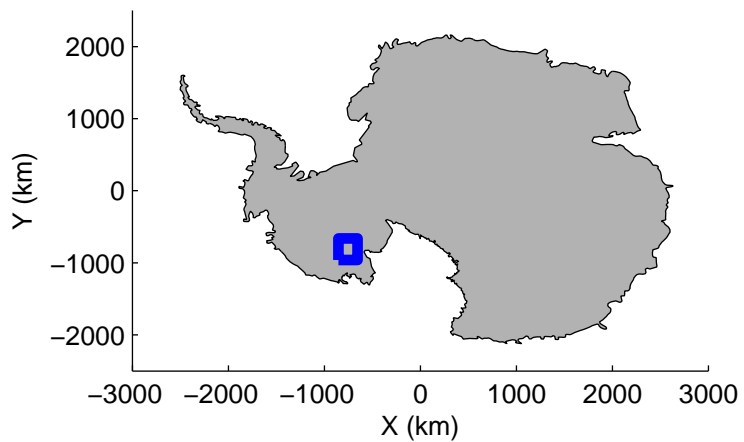

accum2 2013_Antarctica_P3: "Siple Coast" 20131126_07_001: 01:01:42.7 to 01:04:11.0 GPS

Polar Stereograph -71N/0E

accum2 2013_Antarctica_P3: "Siple Coast" 20131126_07_002: 01:04:11.1 to 01:06:34.6 GPS

accum2 2013_Antarctica_P3: "Siple Coast" 20131126_07_003: 01:06:34.8 to 01:09:15.6 GPS