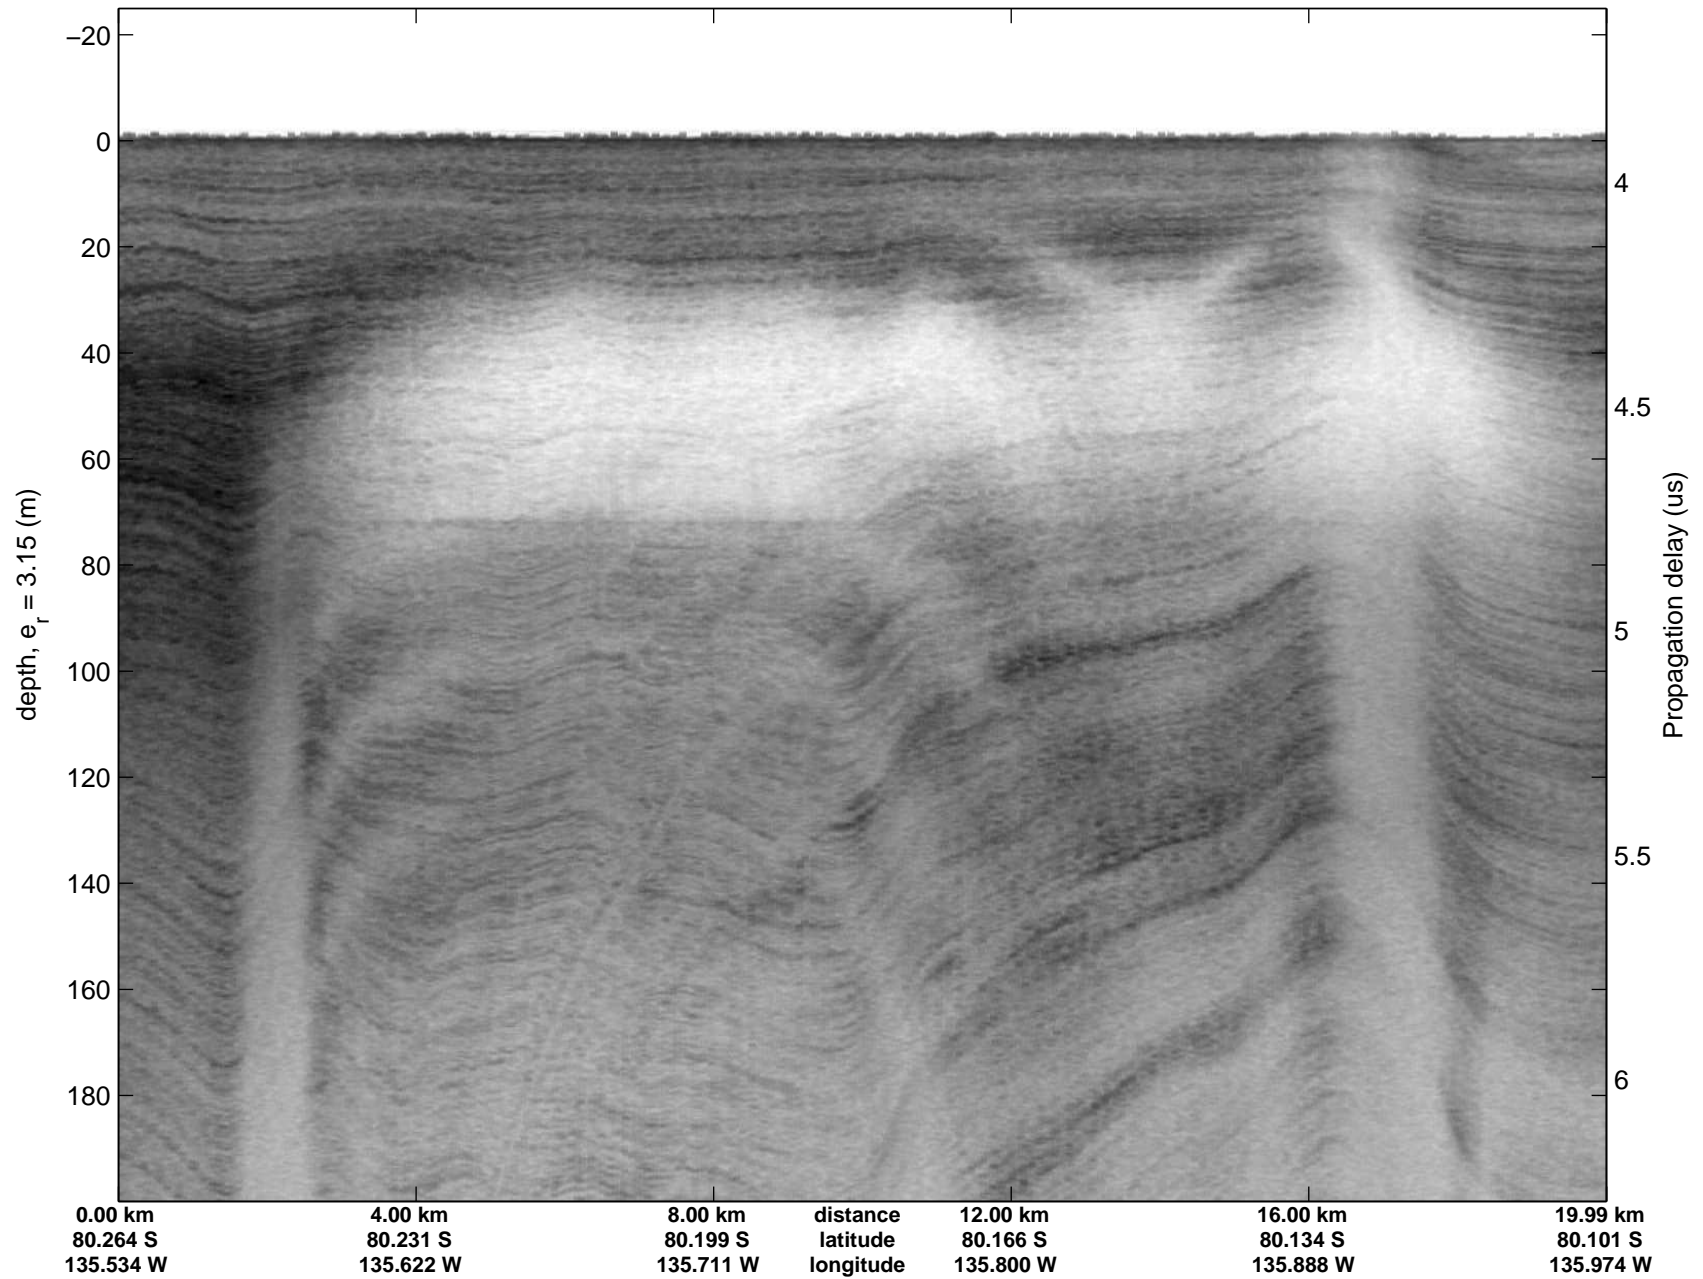

accum2 2013_Antarctica_P3: "Siple Coast" 20131126_07_001: 01:01:42.7 to 01:04:11.0 GPS

Polar Stereograph -71N/0E

accum2 2013_Antarctica_P3: "Siple Coast" 20131126_07_002: 01:04:11.1 to 01:06:34.6 GPS

accum2 2013_Antarctica_P3: "Siple Coast" 20131126_07_003: 01:06:34.8 to 01:09:15.6 GPS