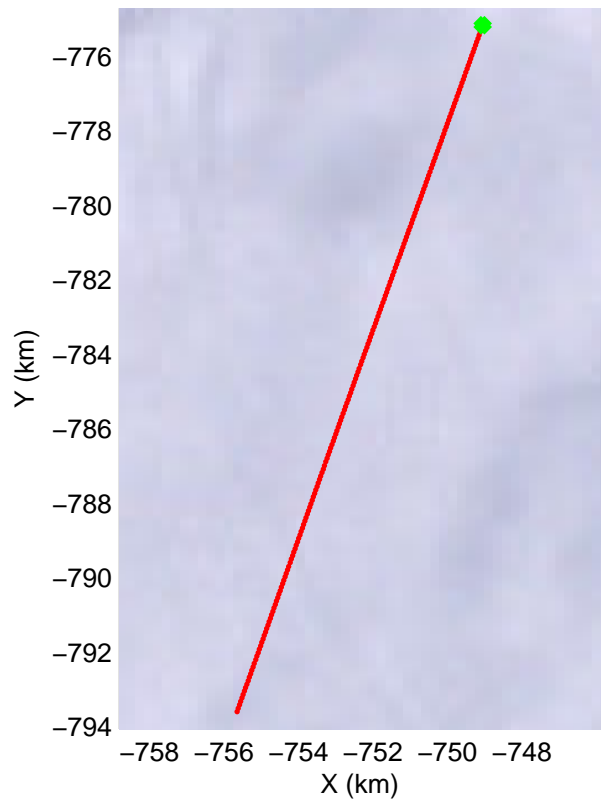

accum2 2013_Antarctica_P3: "Siple Coast" 20131126_07_001: 01:01:42.7 to 01:04:11.0 GPS

Polar Stereograph -71N/0E

accum2 2013_Antarctica_P3: "Siple Coast" 20131126_07_002: 01:04:11.1 to 01:06:34.6 GPS

accum2 2013_Antarctica_P3: "Siple Coast" 20131126_07_003: 01:06:34.8 to 01:09:15.6 GPS