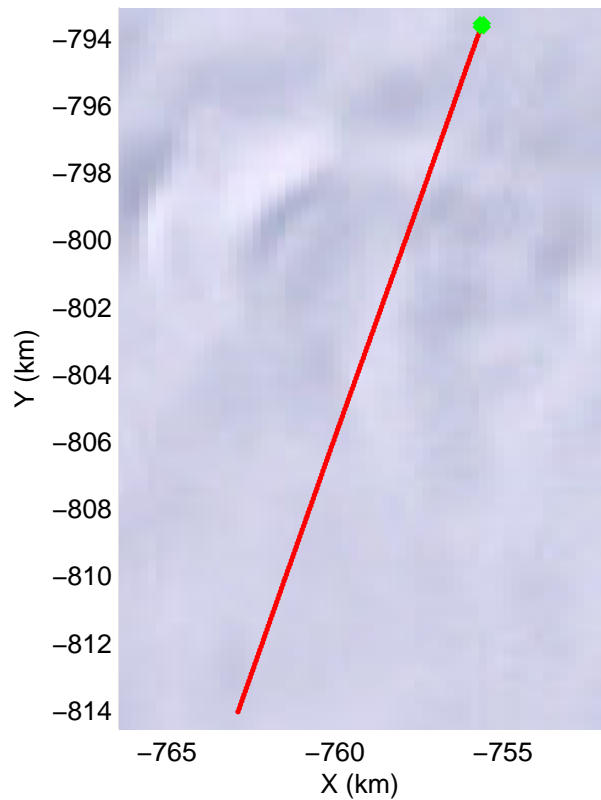

accum2 2013_Antarctica_P3: "Siple Coast" 20131126_07_001: 01:01:42.7 to 01:04:11.0 GPS

Polar Stereograph -71N/0E

accum2 2013_Antarctica_P3: "Siple Coast" 20131126_07_002: 01:04:11.1 to 01:06:34.6 GPS

accum2 2013_Antarctica_P3: "Siple Coast" 20131126_07_003: 01:06:34.8 to 01:09:15.6 GPS