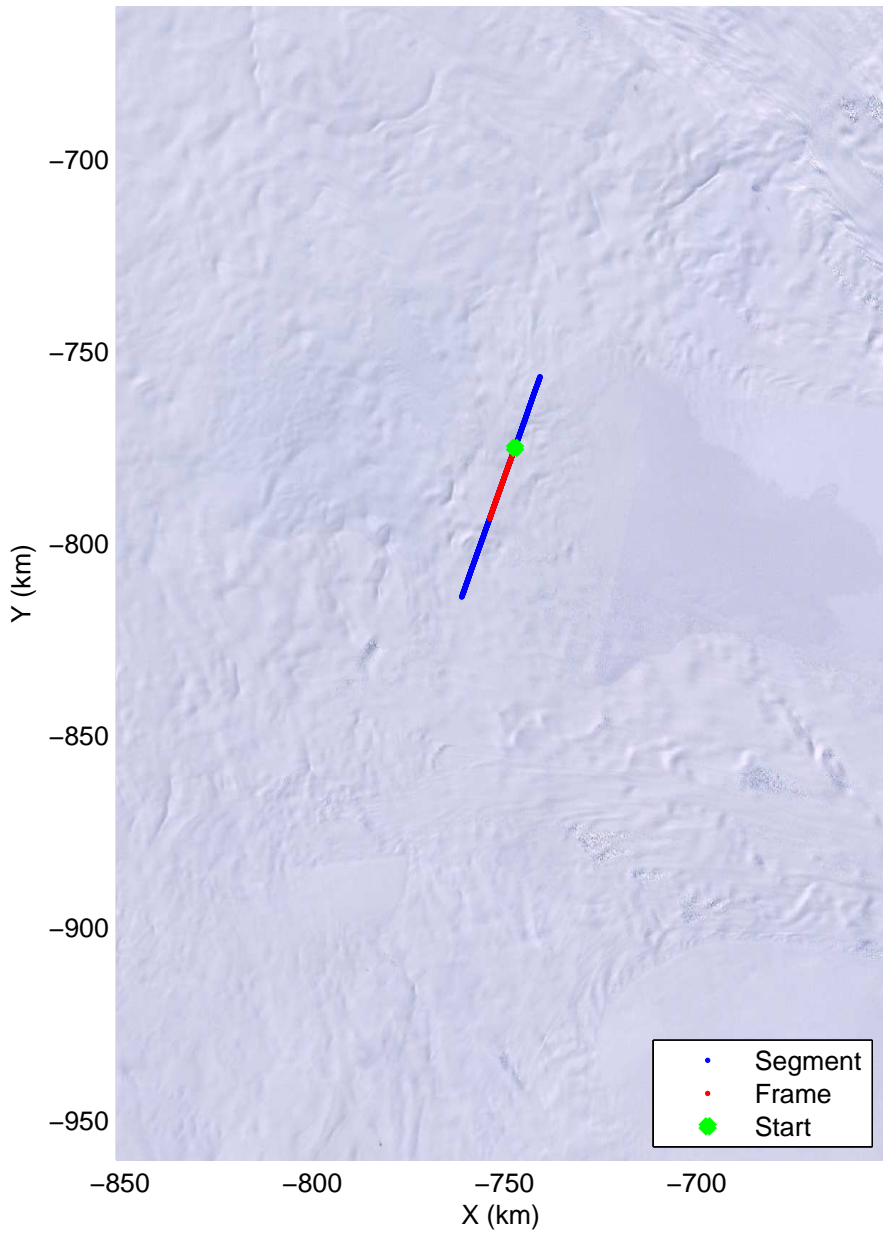

accum2 2013_Antarctica_P3: "Siple Coast" 20131126_07_001: 01:01:42.7 to 01:04:11.0 GPS

Polar Stereograph -71N/0E

accum2 2013_Antarctica_P3: "Siple Coast" 20131126_07_002: 01:04:11.1 to 01:06:34.6 GPS

accum2 2013_Antarctica_P3: "Siple Coast" 20131126_07_003: 01:06:34.8 to 01:09:15.6 GPS