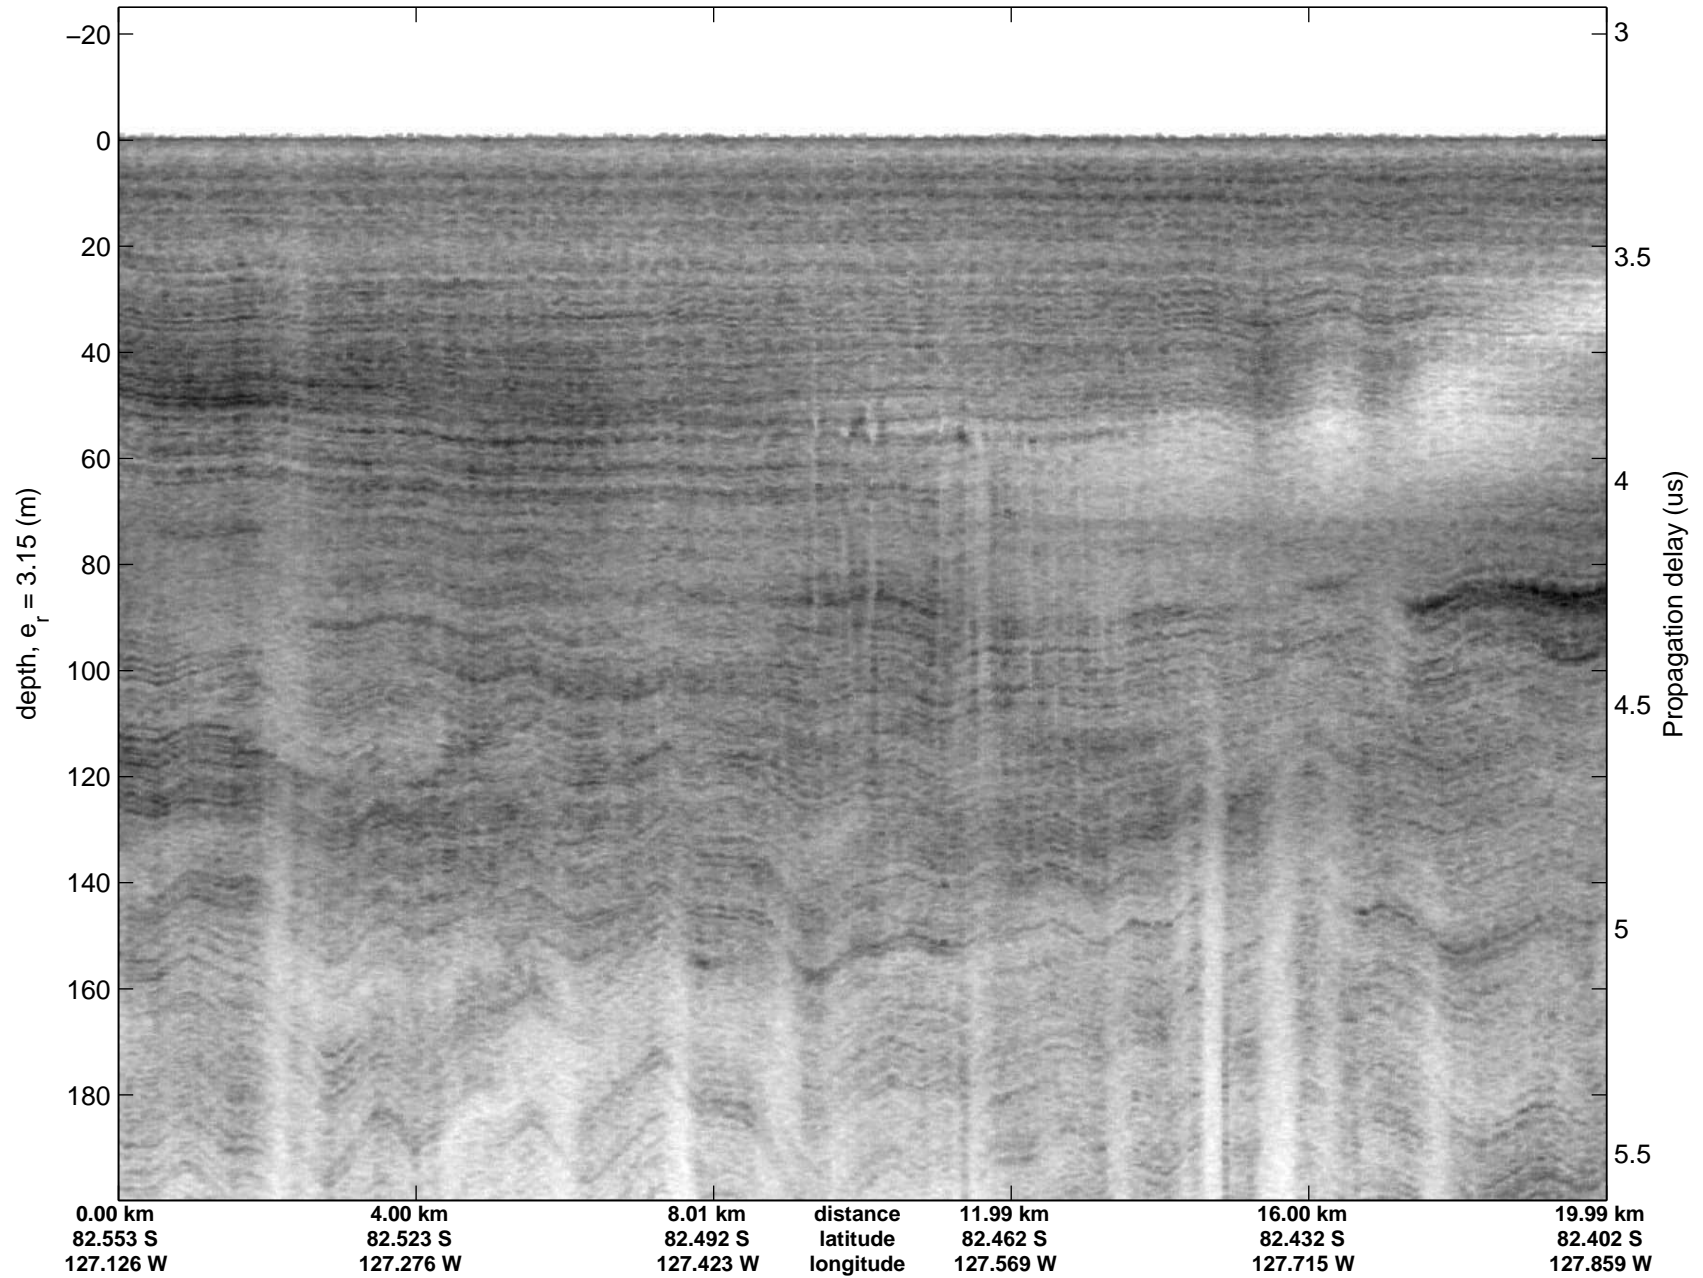

accum2 2013_Antarctica_P3: "Siple Coast" 20131126_05_001: 00:24:25.4 to 00:27:06.3 GPS

accum2 2013_Antarctica_P3: "Siple Coast" 20131126_05_002: 00:27:06.4 to 00:29:51.1 GPS

accum2 2013_Antarctica_P3: "Siple Coast" 20131126_05_003: 00:29:51.2 to 00:32:39.5 GPS