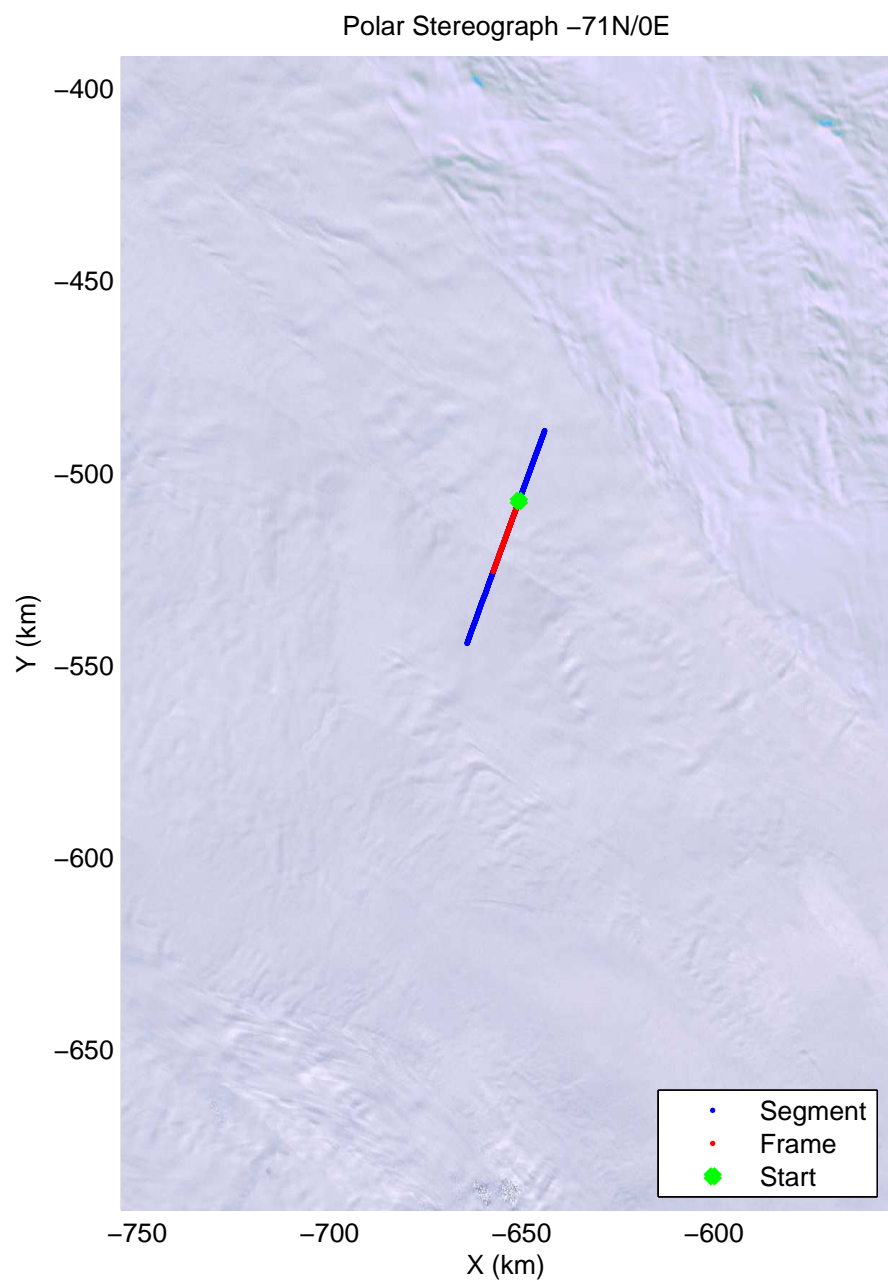

accum2 2013_Antarctica_P3: "Siple Coast" 20131126_05_001: 00:24:25.4 to 00:27:06.3 GPS

accum2 2013_Antarctica_P3: "Siple Coast" 20131126_05_002: 00:27:06.4 to 00:29:51.1 GPS

accum2 2013_Antarctica_P3: "Siple Coast" 20131126_05_003: 00:29:51.2 to 00:32:39.5 GPS