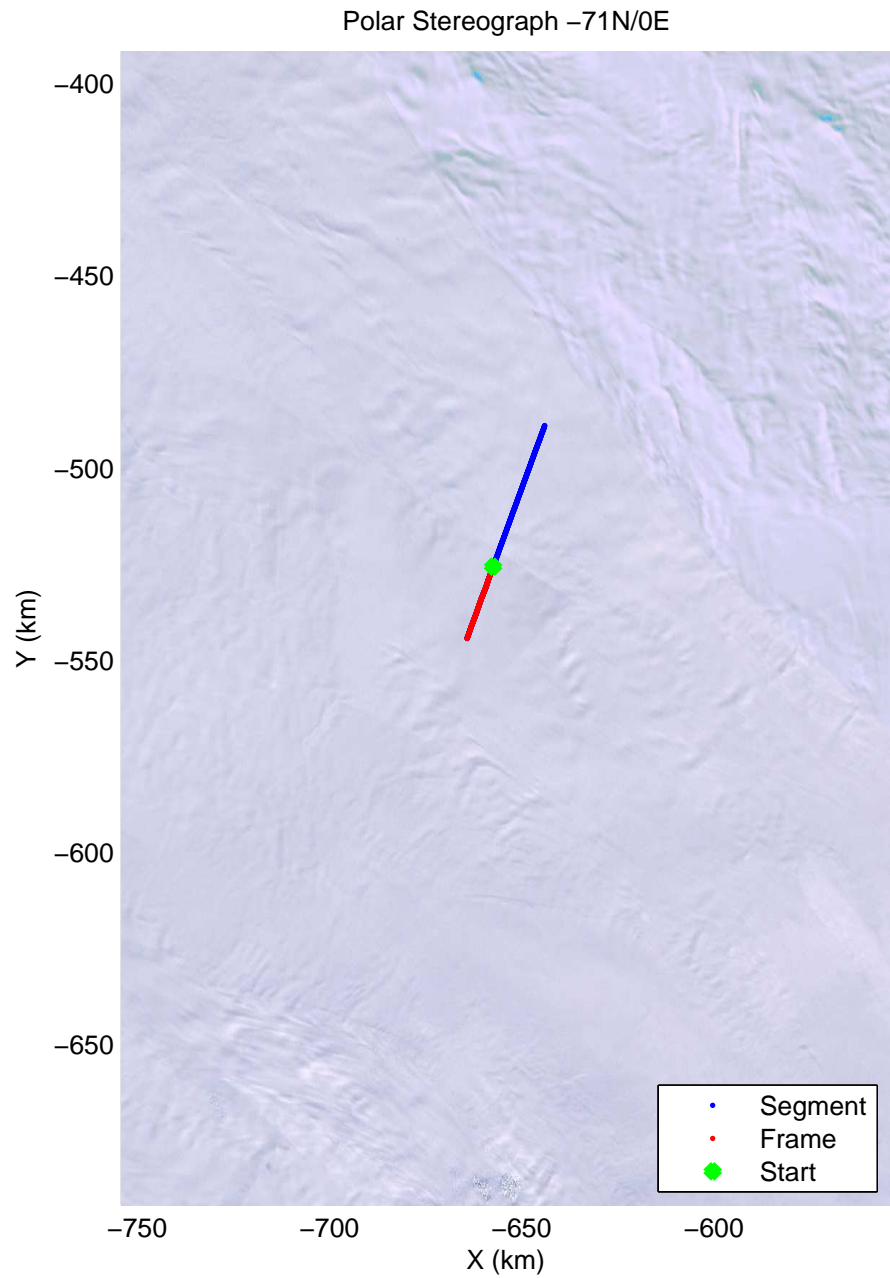

accum2 2013_Antarctica_P3: "Siple Coast" 20131126_05_001: 00:24:25.4 to 00:27:06.3 GPS

accum2 2013_Antarctica_P3: "Siple Coast" 20131126_05_002: 00:27:06.4 to 00:29:51.1 GPS

accum2 2013_Antarctica_P3: "Siple Coast" 20131126_05_003: 00:29:51.2 to 00:32:39.5 GPS