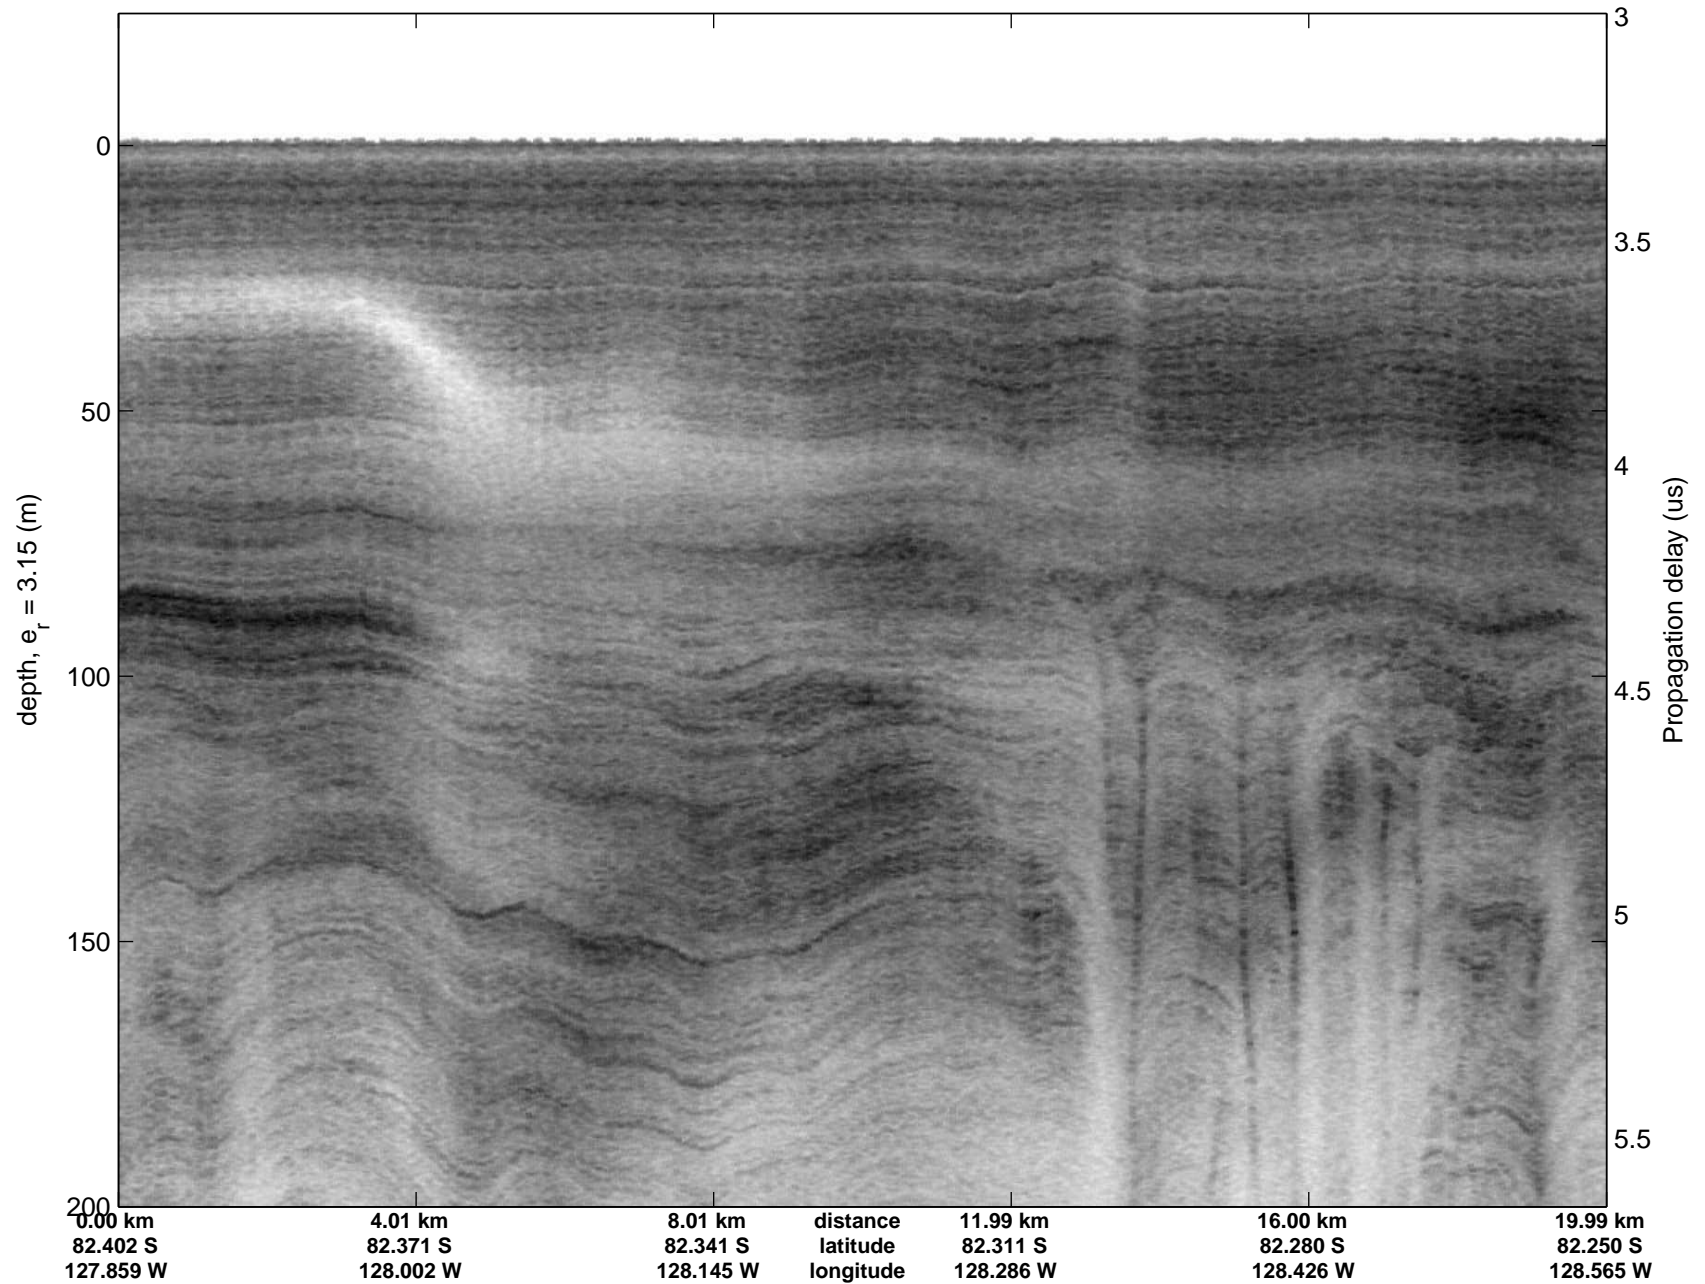

accum2 2013_Antarctica_P3: "Siple Coast" 20131126_05_001: 00:24:25.4 to 00:27:06.3 GPS

accum2 2013_Antarctica_P3: "Siple Coast" 20131126_05_002: 00:27:06.4 to 00:29:51.1 GPS

accum2 2013_Antarctica_P3: "Siple Coast" 20131126_05_003: 00:29:51.2 to 00:32:39.5 GPS