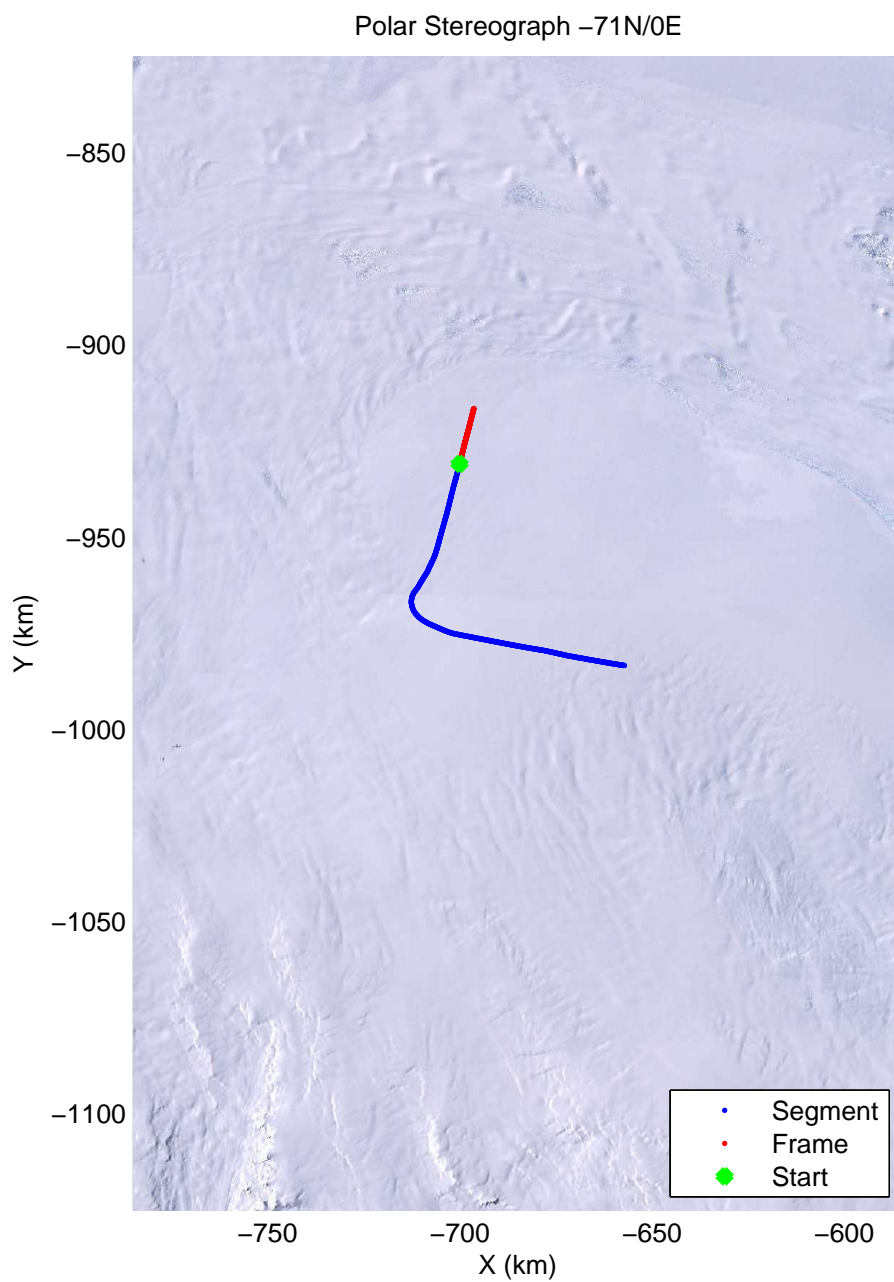

accum2 2013\_Antarctica\_P3: "Siple Coast" 20131126\_03\_001: -1:01:46.2 to -1:04:19.7 GPS

accum2 2013\_Antarctica\_P3: "Siple Coast" 20131126\_03\_002: -1:04:19.9 to -1:06:52.5 GPS

accum2 2013\_Antarctica\_P3: "Siple Coast" 20131126\_03\_003: -1:06:52.6 to -1:09:25.1 GPS

accum2 2013\_Antarctica\_P3: "Siple Coast" 20131126\_03\_004: -1:09:25.3 to -1:12:17.0 GPS

accum2 2013\_Antarctica\_P3: "Siple Coast" 20131126\_03\_005: -1:12:17.2 to -1:14:41.4 GPS

accum2 2013\_Antarctica\_P3: "Siple Coast" 20131126\_03\_006: -1:14:41.7 to -1:16:37.4 GPS