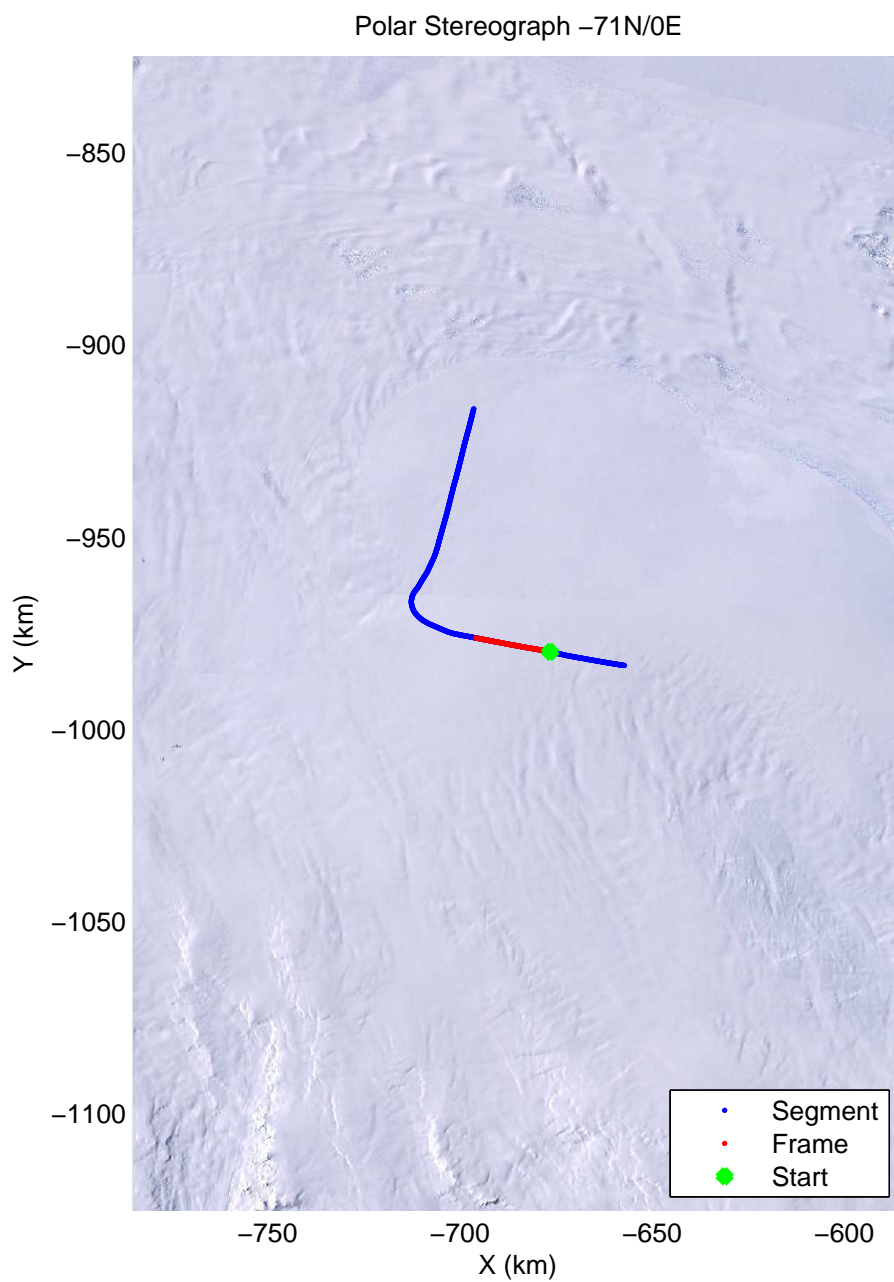

accum2 2013\_Antarctica\_P3: "Siple Coast" 20131126\_03\_001: -1:01:46.2 to -1:04:19.7 GPS

accum2 2013\_Antarctica\_P3: "Siple Coast" 20131126\_03\_002: -1:04:19.9 to -1:06:52.5 GPS

accum2 2013\_Antarctica\_P3: "Siple Coast" 20131126\_03\_003: -1:06:52.6 to -1:09:25.1 GPS

accum2 2013\_Antarctica\_P3: "Siple Coast" 20131126\_03\_004: -1:09:25.3 to -1:12:17.0 GPS

accum2 2013\_Antarctica\_P3: "Siple Coast" 20131126\_03\_005: -1:12:17.2 to -1:14:41.4 GPS

accum2 2013\_Antarctica\_P3: "Siple Coast" 20131126\_03\_006: -1:14:41.7 to -1:16:37.4 GPS