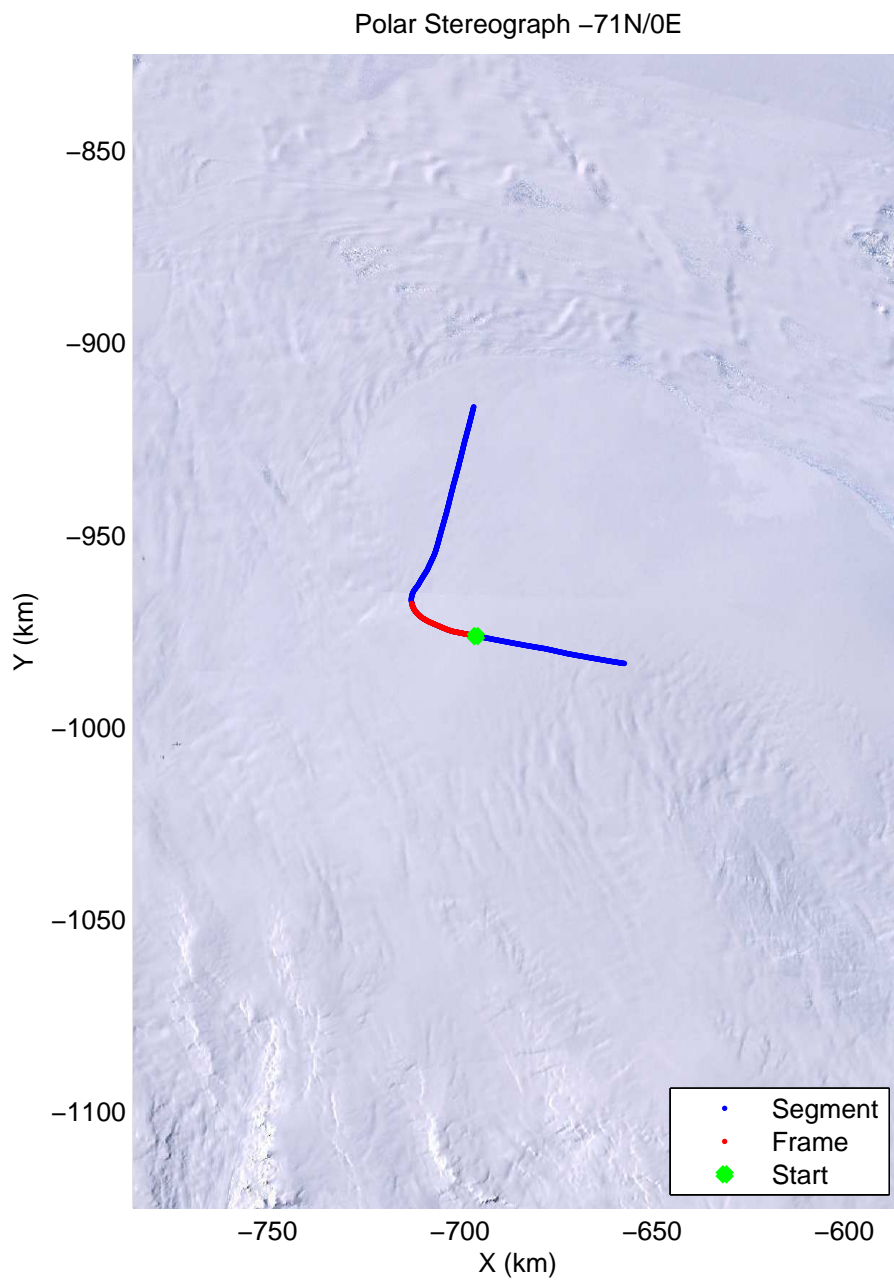

accum2 2013\_Antarctica\_P3: "Siple Coast" 20131126\_03\_001: -1:01:46.2 to -1:04:19.7 GPS

accum2 2013\_Antarctica\_P3: "Siple Coast" 20131126\_03\_002: -1:04:19.9 to -1:06:52.5 GPS

accum2 2013\_Antarctica\_P3: "Siple Coast" 20131126\_03\_003: -1:06:52.6 to -1:09:25.1 GPS

accum2 2013\_Antarctica\_P3: "Siple Coast" 20131126\_03\_004: -1:09:25.3 to -1:12:17.0 GPS

accum2 2013\_Antarctica\_P3: "Siple Coast" 20131126\_03\_005: -1:12:17.2 to -1:14:41.4 GPS

accum2 2013\_Antarctica\_P3: "Siple Coast" 20131126\_03\_006: -1:14:41.7 to -1:16:37.4 GPS