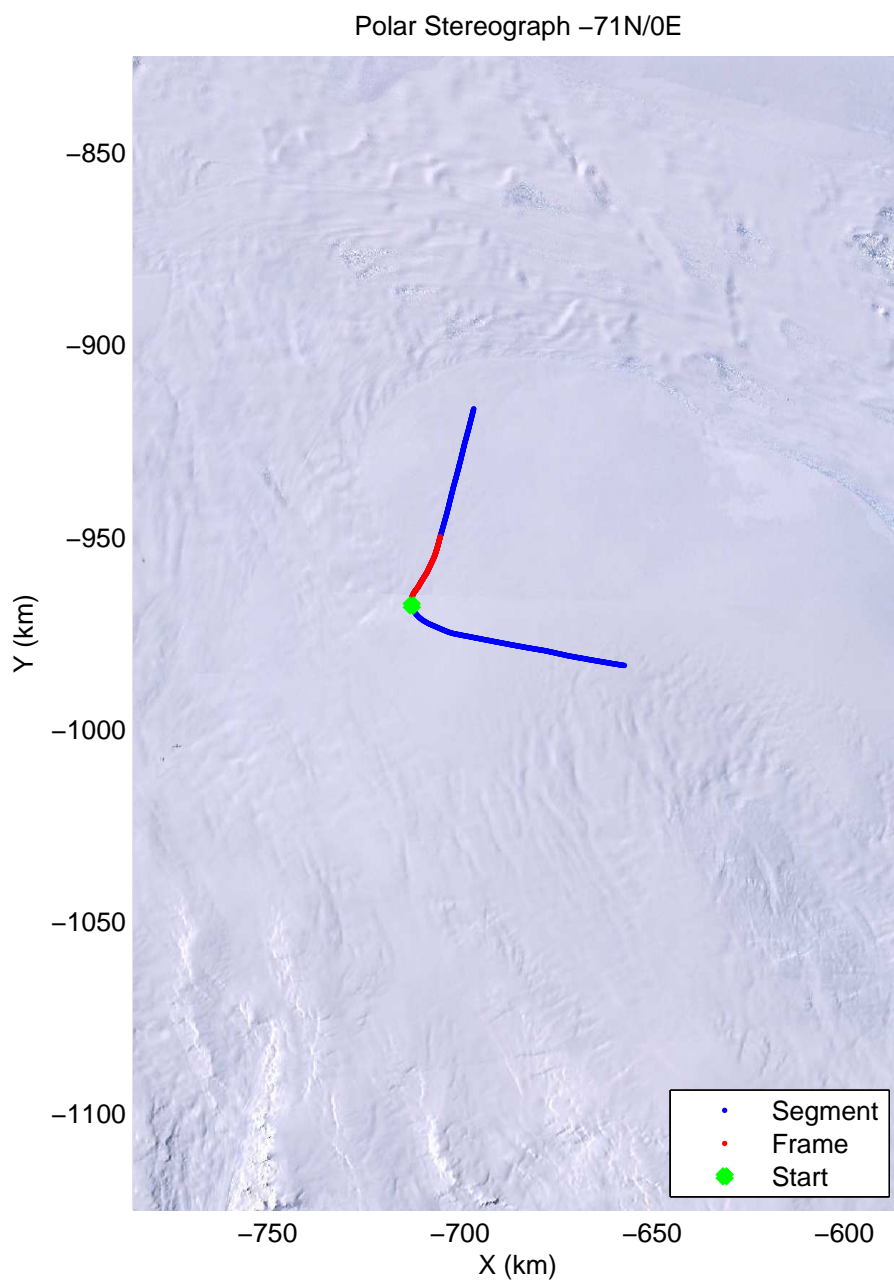

accum2 2013\_Antarctica\_P3: "Siple Coast" 20131126\_03\_001: -1:01:46.2 to -1:04:19.7 GPS

accum2 2013\_Antarctica\_P3: "Siple Coast" 20131126\_03\_002: -1:04:19.9 to -1:06:52.5 GPS

accum2 2013\_Antarctica\_P3: "Siple Coast" 20131126\_03\_003: -1:06:52.6 to -1:09:25.1 GPS

accum2 2013\_Antarctica\_P3: "Siple Coast" 20131126\_03\_004: -1:09:25.3 to -1:12:17.0 GPS

accum2 2013\_Antarctica\_P3: "Siple Coast" 20131126\_03\_005: -1:12:17.2 to -1:14:41.4 GPS

accum2 2013\_Antarctica\_P3: "Siple Coast" 20131126\_03\_006: -1:14:41.7 to -1:16:37.4 GPS