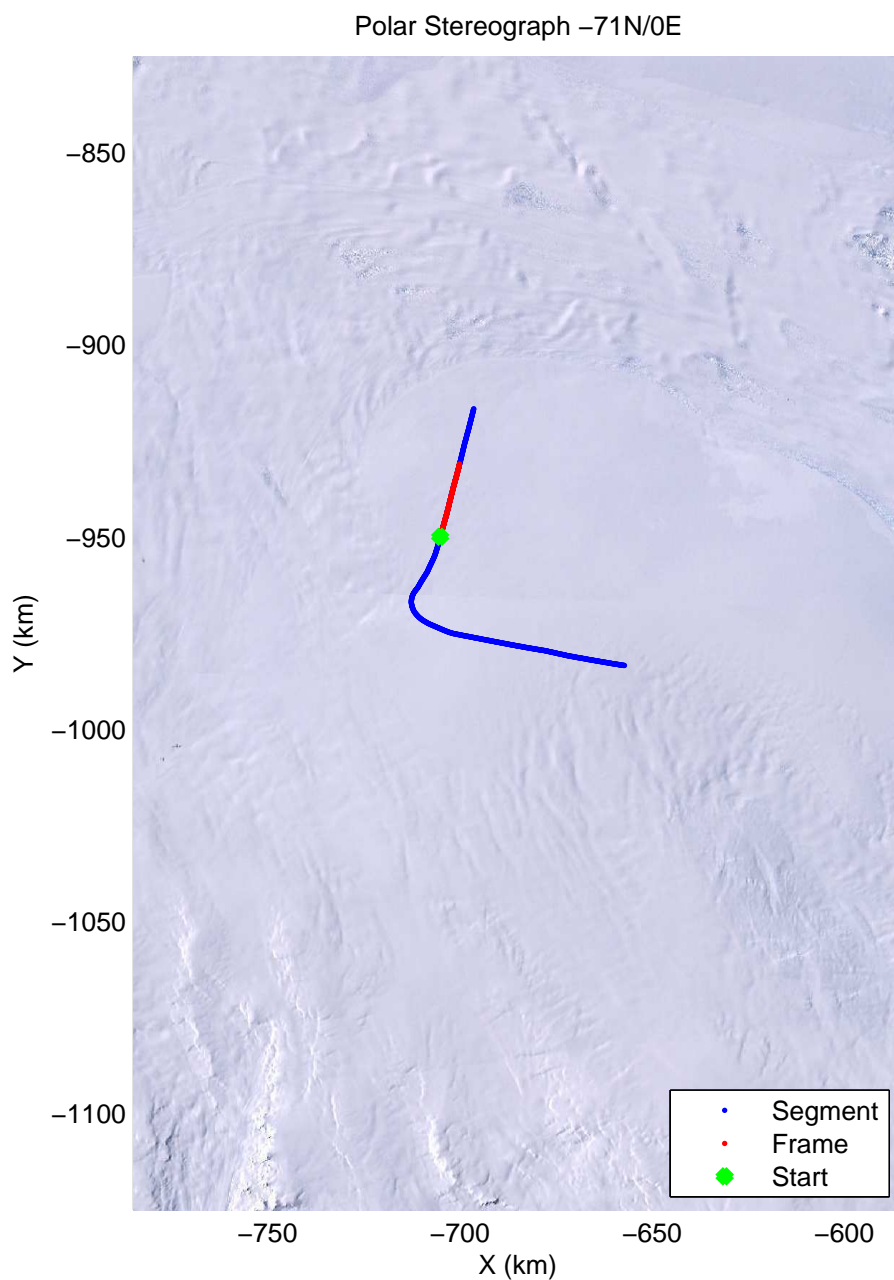

accum2 2013\_Antarctica\_P3: "Siple Coast" 20131126\_03\_001: -1:01:46.2 to -1:04:19.7 GPS

accum2 2013\_Antarctica\_P3: "Siple Coast" 20131126\_03\_002: -1:04:19.9 to -1:06:52.5 GPS

accum2 2013\_Antarctica\_P3: "Siple Coast" 20131126\_03\_003: -1:06:52.6 to -1:09:25.1 GPS

accum2 2013\_Antarctica\_P3: "Siple Coast" 20131126\_03\_004: -1:09:25.3 to -1:12:17.0 GPS

accum2 2013\_Antarctica\_P3: "Siple Coast" 20131126\_03\_005: -1:12:17.2 to -1:14:41.4 GPS

accum2 2013\_Antarctica\_P3: "Siple Coast" 20131126\_03\_006: -1:14:41.7 to -1:16:37.4 GPS