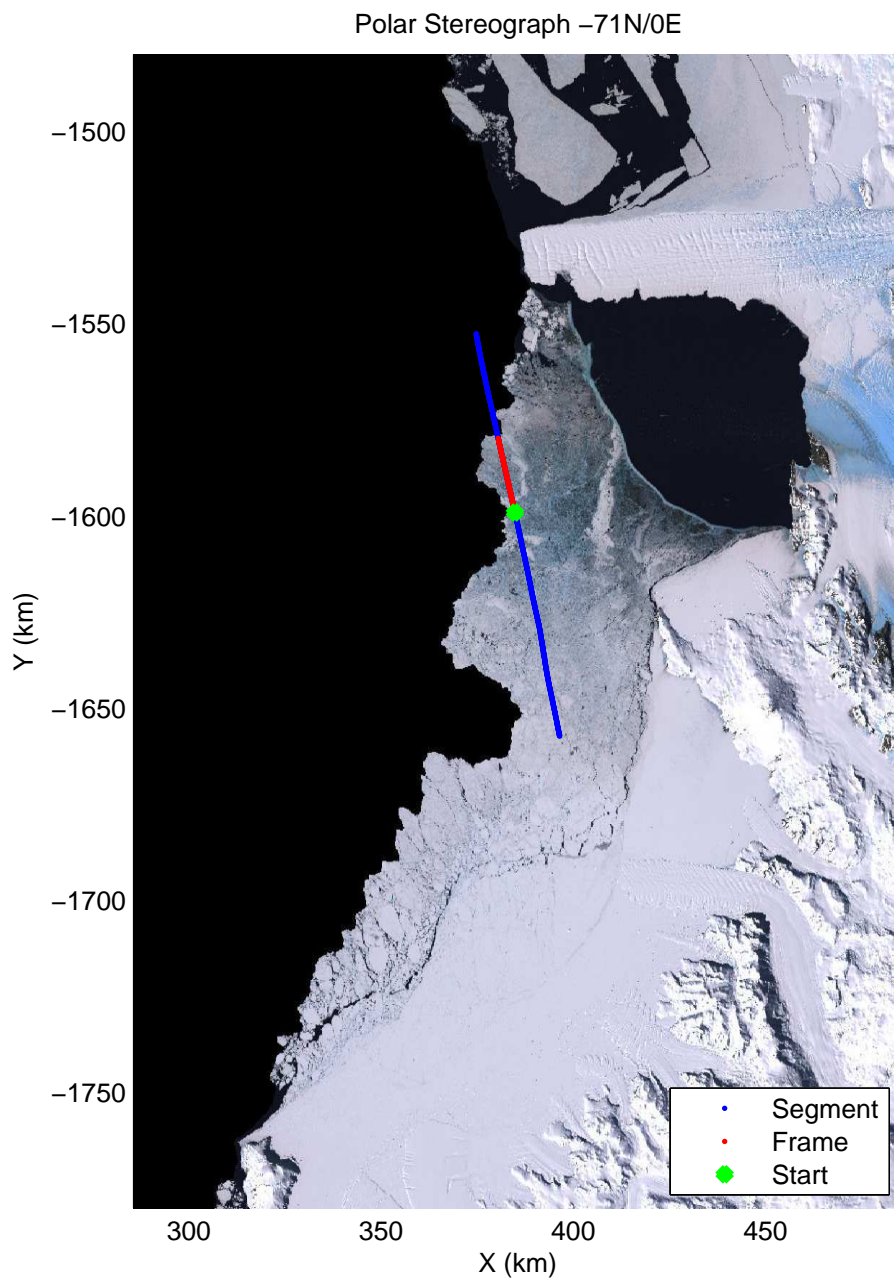

accum2 2013_Antarctica_P3: "Victoria 01" 20131120_12_001: 04:12:23.7 to 04:15:00.9 GPS

accum2 2013_Antarctica_P3: "Victoria 01" 20131120_12_002: 04:15:01.0 to 04:17:45.2 GPS

accum2 2013_Antarctica_P3: "Victoria 01" 20131120_12_003: 04:17:45.2 to 04:20:19.3 GPS

accum2 2013_Antarctica_P3: "Victoria 01" 20131120_12_004: 04:20:19.4 to 04:22:54.2 GPS

accum2 2013_Antarctica_P3: "Victoria 01" 20131120_12_005: 04:22:54.3 to 04:26:39.0 GPS