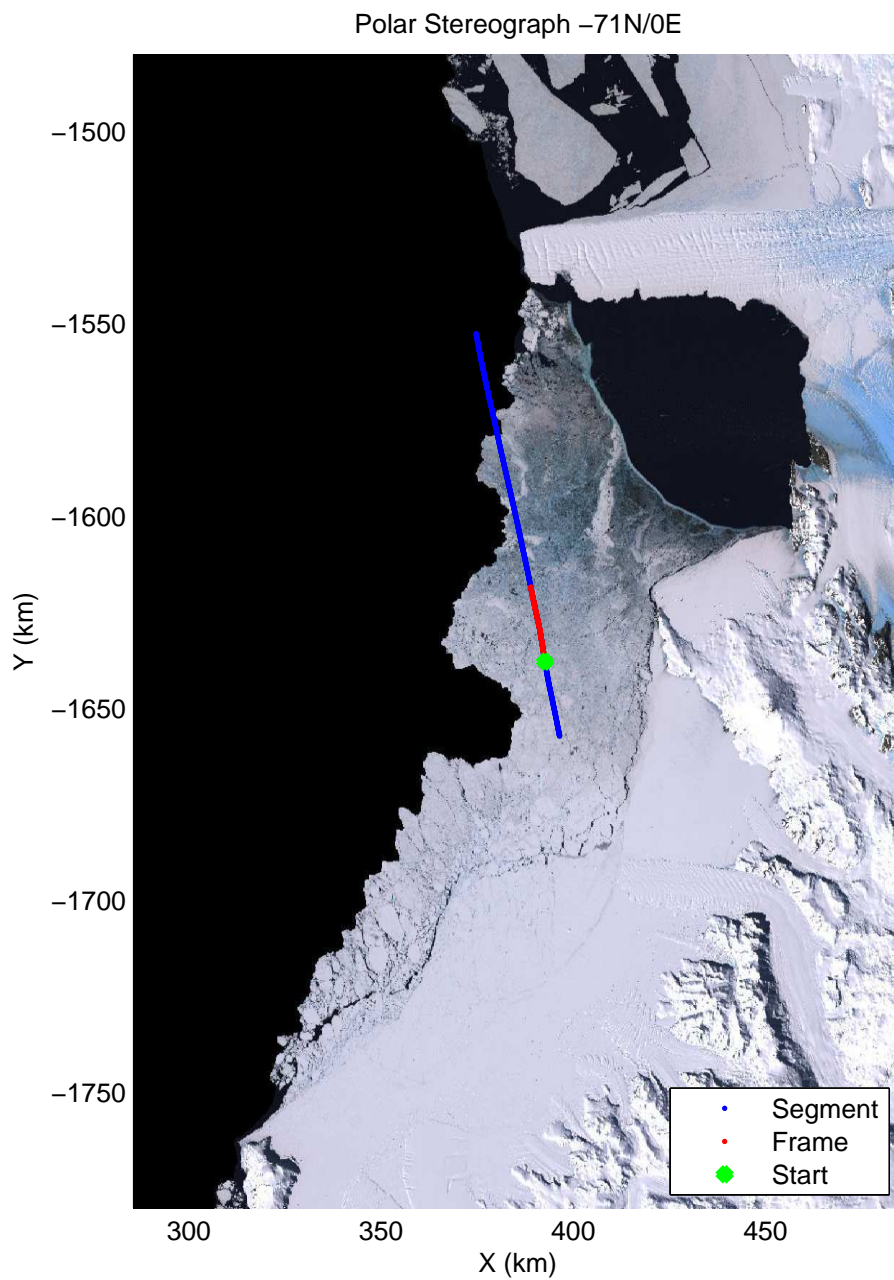

accum2 2013_Antarctica_P3: "Victoria 01" 20131120_12_001: 04:12:23.7 to 04:15:00.9 GPS

accum2 2013_Antarctica_P3: "Victoria 01" 20131120_12_002: 04:15:01.0 to 04:17:45.2 GPS

accum2 2013_Antarctica_P3: "Victoria 01" 20131120_12_003: 04:17:45.2 to 04:20:19.3 GPS

accum2 2013_Antarctica_P3: "Victoria 01" 20131120_12_004: 04:20:19.4 to 04:22:54.2 GPS

accum2 2013_Antarctica_P3: "Victoria 01" 20131120_12_005: 04:22:54.3 to 04:26:39.0 GPS