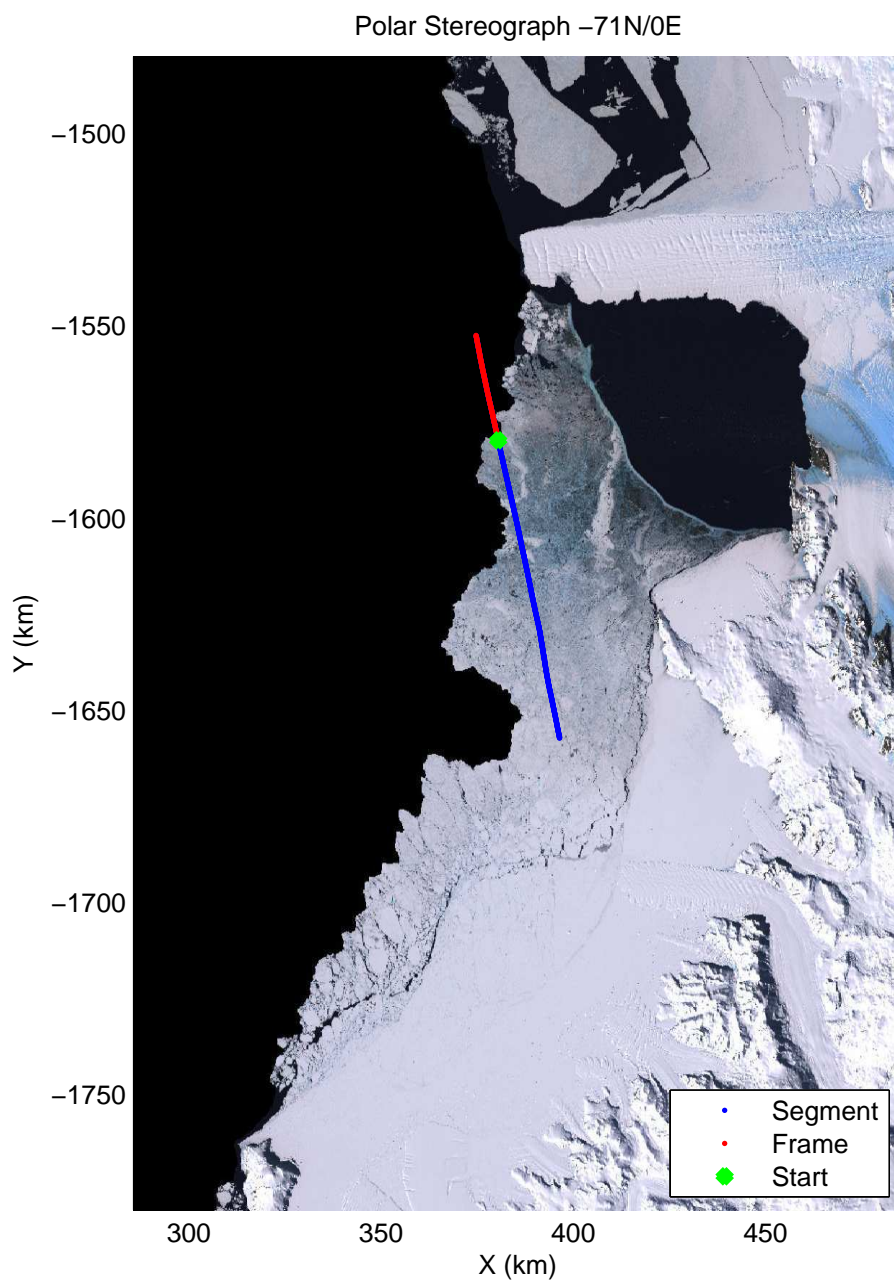

accum2 2013_Antarctica_P3: "Victoria 01" 20131120_12_001: 04:12:23.7 to 04:15:00.9 GPS

accum2 2013_Antarctica_P3: "Victoria 01" 20131120_12_002: 04:15:01.0 to 04:17:45.2 GPS

accum2 2013_Antarctica_P3: "Victoria 01" 20131120_12_003: 04:17:45.2 to 04:20:19.3 GPS

accum2 2013_Antarctica_P3: "Victoria 01" 20131120_12_004: 04:20:19.4 to 04:22:54.2 GPS

accum2 2013_Antarctica_P3: "Victoria 01" 20131120_12_005: 04:22:54.3 to 04:26:39.0 GPS