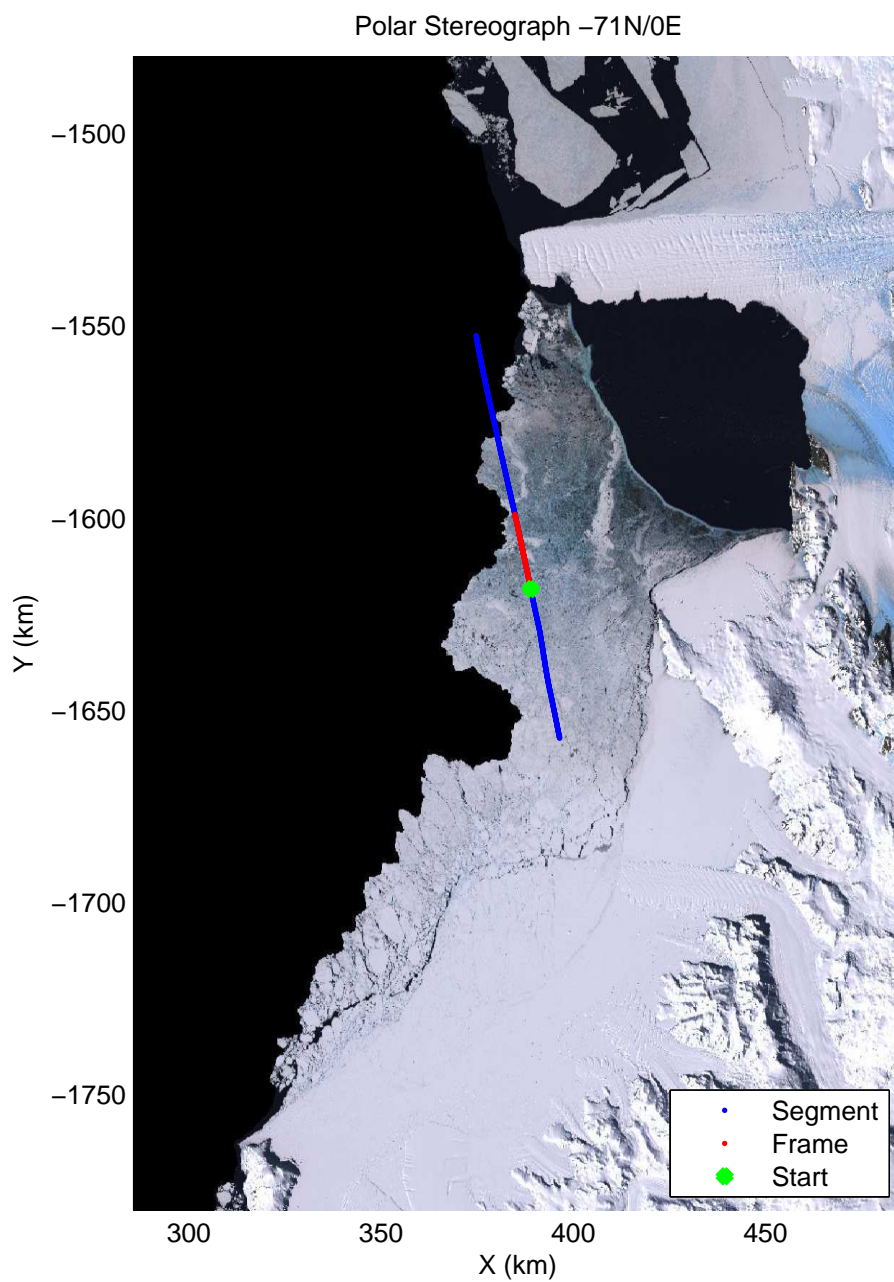

accum2 2013_Antarctica_P3: "Victoria 01" 20131120_12_001: 04:12:23.7 to 04:15:00.9 GPS

accum2 2013_Antarctica_P3: "Victoria 01" 20131120_12_002: 04:15:01.0 to 04:17:45.2 GPS

accum2 2013_Antarctica_P3: "Victoria 01" 20131120_12_003: 04:17:45.2 to 04:20:19.3 GPS

accum2 2013_Antarctica_P3: "Victoria 01" 20131120_12_004: 04:20:19.4 to 04:22:54.2 GPS

accum2 2013_Antarctica_P3: "Victoria 01" 20131120_12_005: 04:22:54.3 to 04:26:39.0 GPS