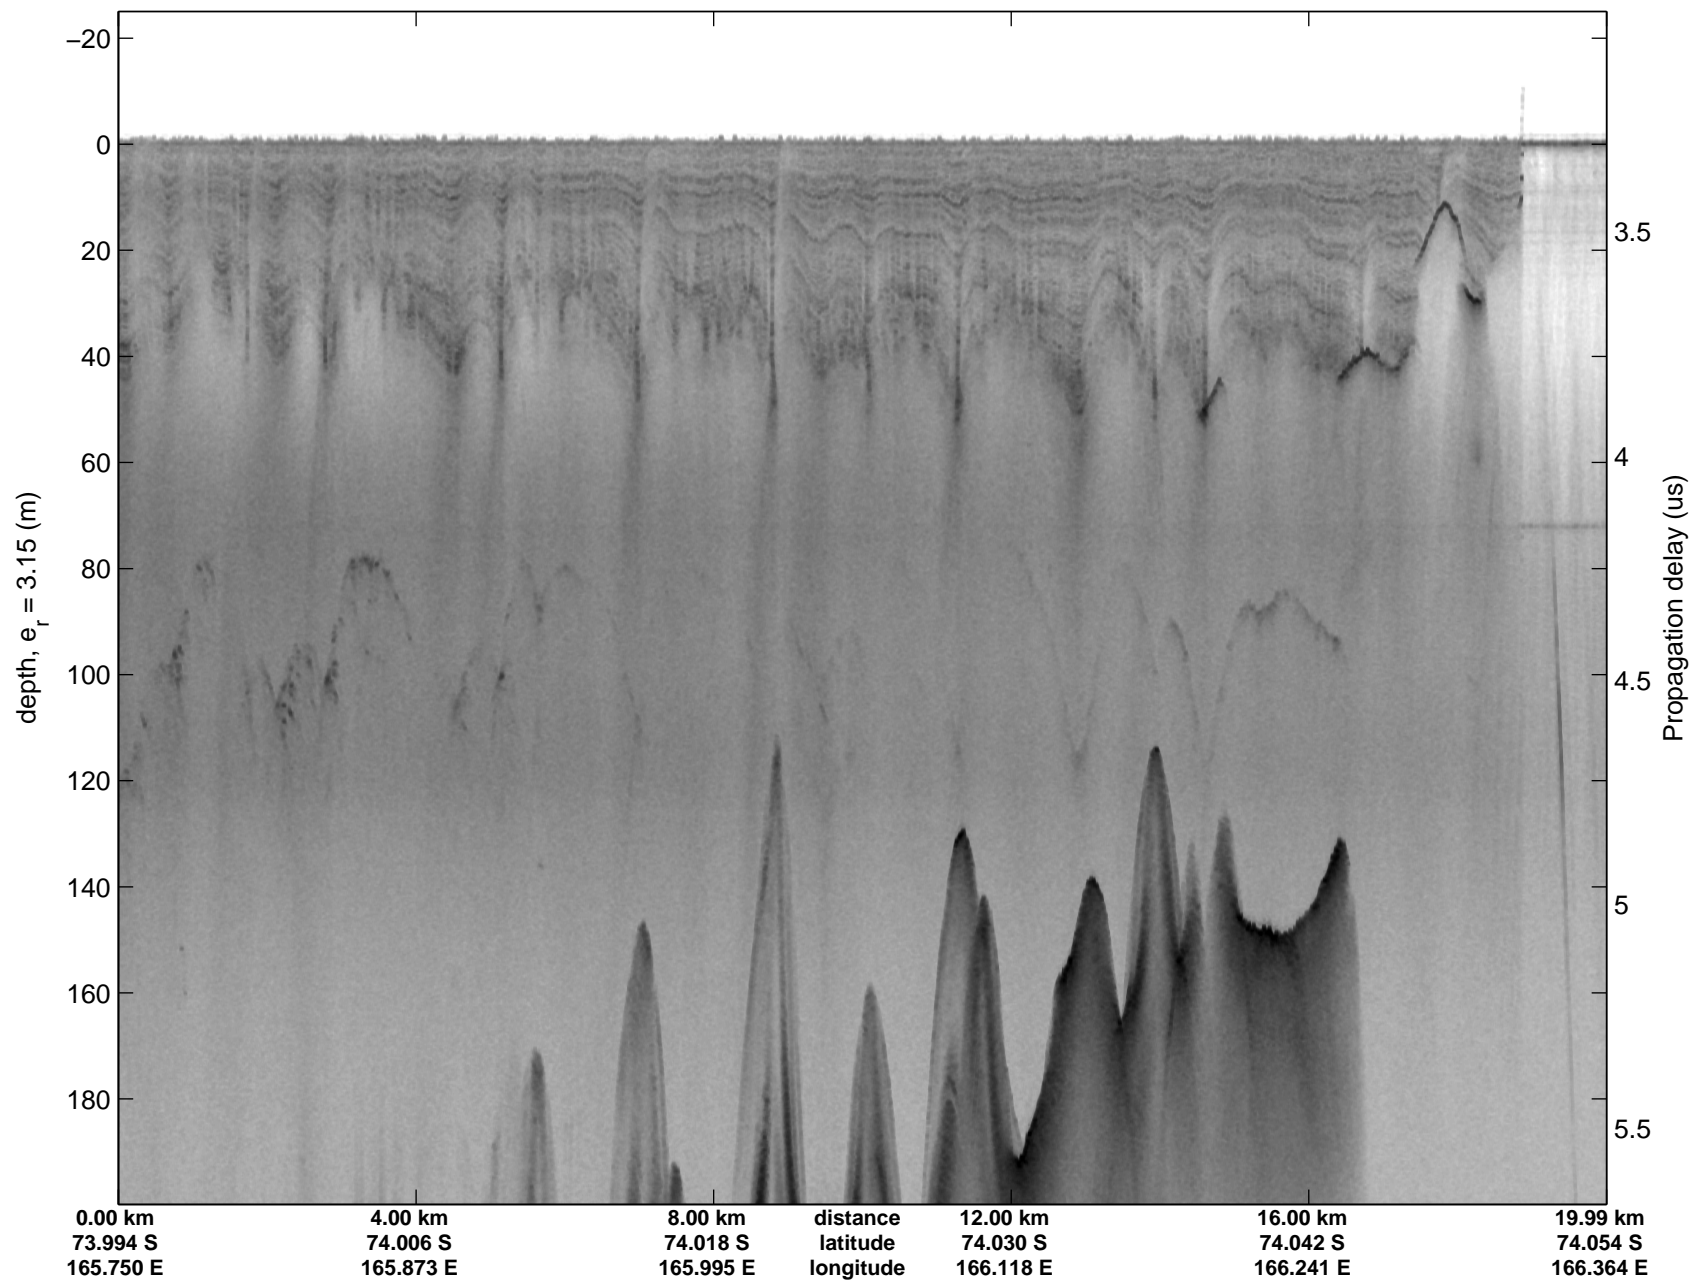

accum2 2013_Antarctica_P3: "Victoria 01" 20131120_11_001: 03:57:12.9 to 03:59:38.7 GPS

accum2 2013_Antarctica_P3: "Victoria 01" 20131120_11_002: 03:59:38.7 to 04:02:05.0 GPS

accum2 2013_Antarctica_P3: "Victoria 01" 20131120_11_003: 04:02:05.1 to 04:04:26.1 GPS

accum2 2013_Antarctica_P3: "Victoria 01" 20131120_11_004: 04:04:26.2 to 04:06:49.3 GPS

accum2 2013_Antarctica_P3: "Victoria 01" 20131120_11_005: 04:06:49.3 to 04:09:18.8 GPS

accum2 2013_Antarctica_P3: "Victoria 01" 20131120_11_006: 04:09:18.8 to 04:12:14.6 GPS