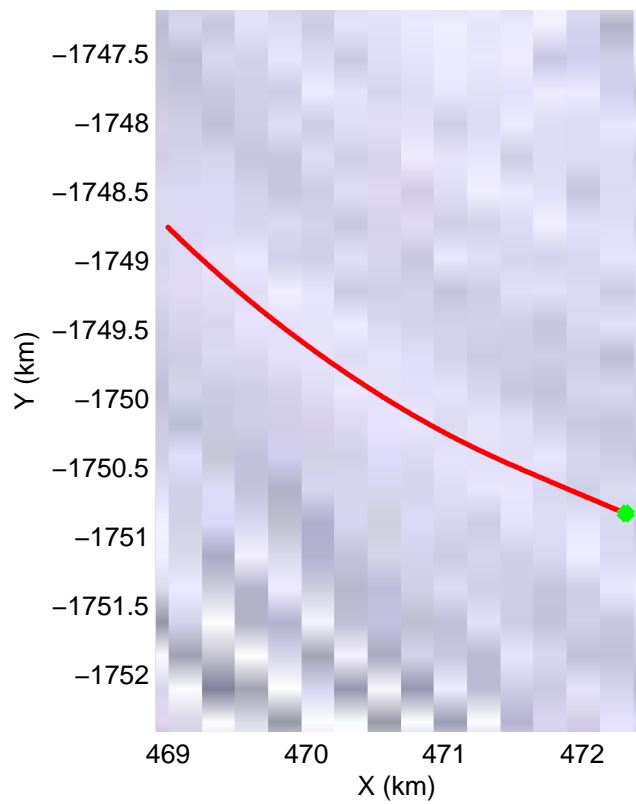

Polar Stereograph -71N/0E

accum2 2013_Antarctica_P3: "Victoria 01" 20131120_10_001: 03:54:47.4 to 03:55:19.4 GPS