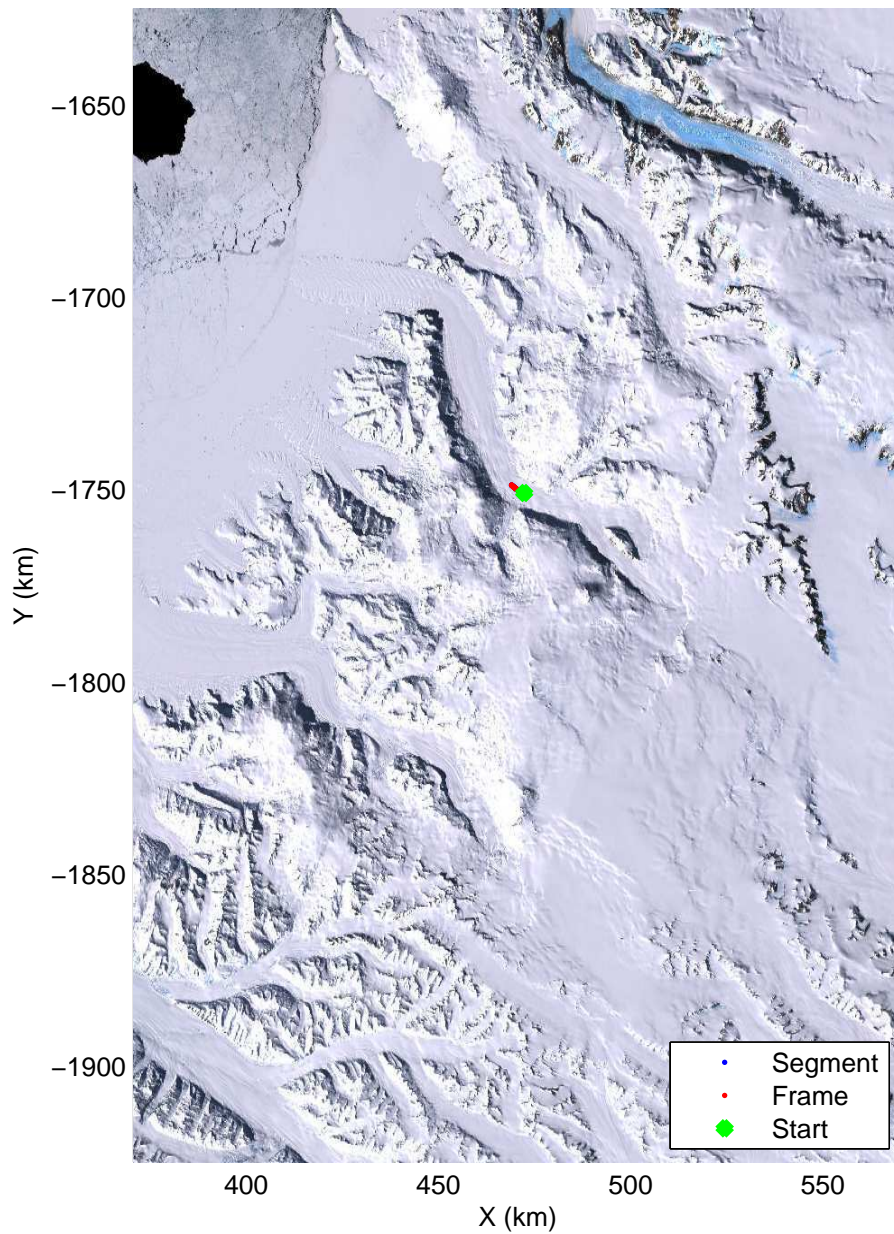

Polar Stereograph -71N/0E

accum2 2013_Antarctica_P3: "Victoria 01" 20131120_10_001: 03:54:47.4 to 03:55:19.4 GPS