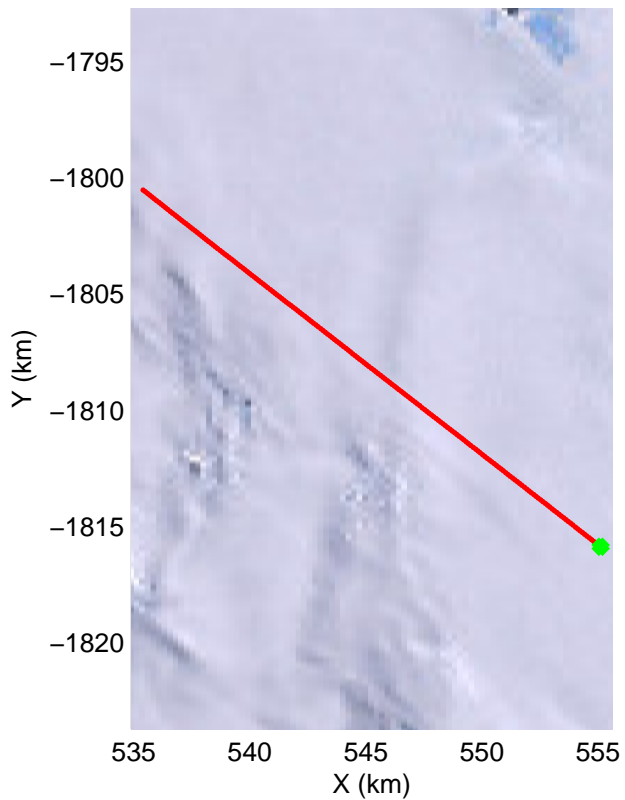

accum2 2013_Antarctica_P3: "Victoria 01" 20131120_09_013: 03:34:21.1 to 03:36:44.0 GPS

accum2 2013_Antarctica_P3: "Victoria 01" 20131120_09_014: 03:36:44.3 to 03:39:07.0 GPS

accum2 2013_Antarctica_P3: "Victoria 01" 20131120_09_015: 03:39:07.2 to 03:41:30.1 GPS

accum2 2013_Antarctica_P3: "Victoria 01" 20131120_09_016: 03:41:30.2 to 03:44:29.7 GPS