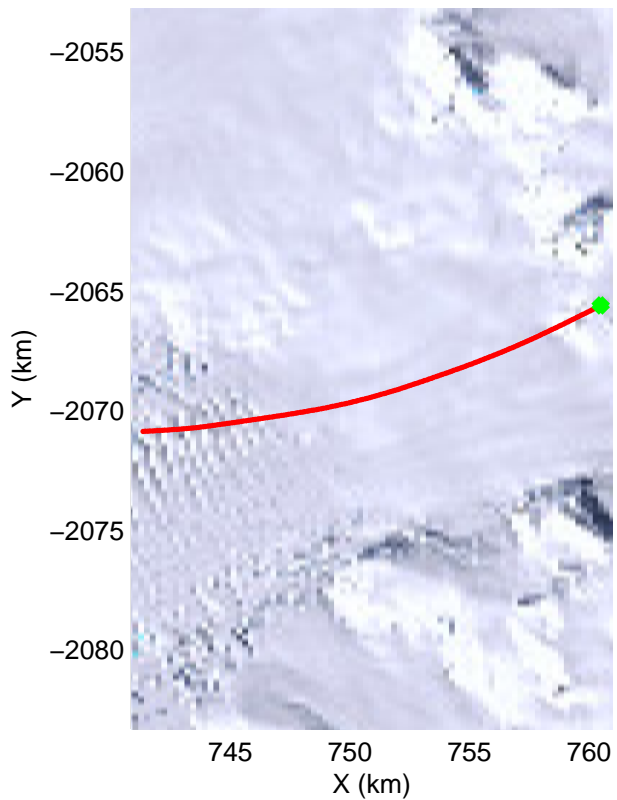

accum2 2013_Antarctica_P3: "Victoria 01" 20131120_08_001: 02:52:12.4 to 02:54:34.0 GPS

accum2 2013_Antarctica_P3: "Victoria 01" 20131120_08_002: 02:54:34.2 to 02:56:51.4 GPS

accum2 2013_Antarctica_P3: "Victoria 01" 20131120_08_003: 02:56:51.6 to 02:59:06.4 GPS

accum2 2013_Antarctica_P3: "Victoria 01" 20131120_08_004: 02:59:06.6 to 03:01:26.1 GPS

accum2 2013_Antarctica_P3: "Victoria 01" 20131120_08_005: 03:01:26.3 to 03:04:36.0 GPS