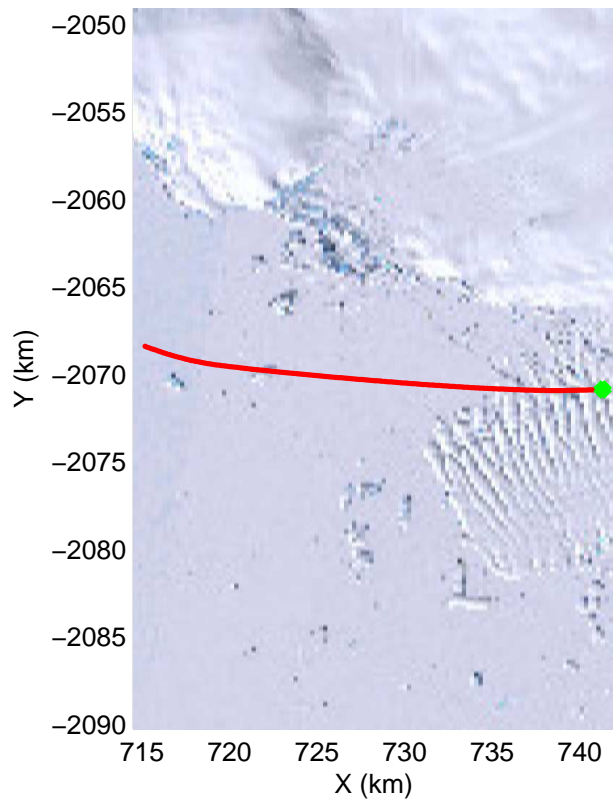

accum2 2013_Antarctica_P3: "Victoria 01" 20131120_08_001: 02:52:12.4 to 02:54:34.0 GPS

accum2 2013_Antarctica_P3: "Victoria 01" 20131120_08_002: 02:54:34.2 to 02:56:51.4 GPS

accum2 2013_Antarctica_P3: "Victoria 01" 20131120_08_003: 02:56:51.6 to 02:59:06.4 GPS

accum2 2013_Antarctica_P3: "Victoria 01" 20131120_08_004: 02:59:06.6 to 03:01:26.1 GPS

accum2 2013_Antarctica_P3: "Victoria 01" 20131120_08_005: 03:01:26.3 to 03:04:36.0 GPS