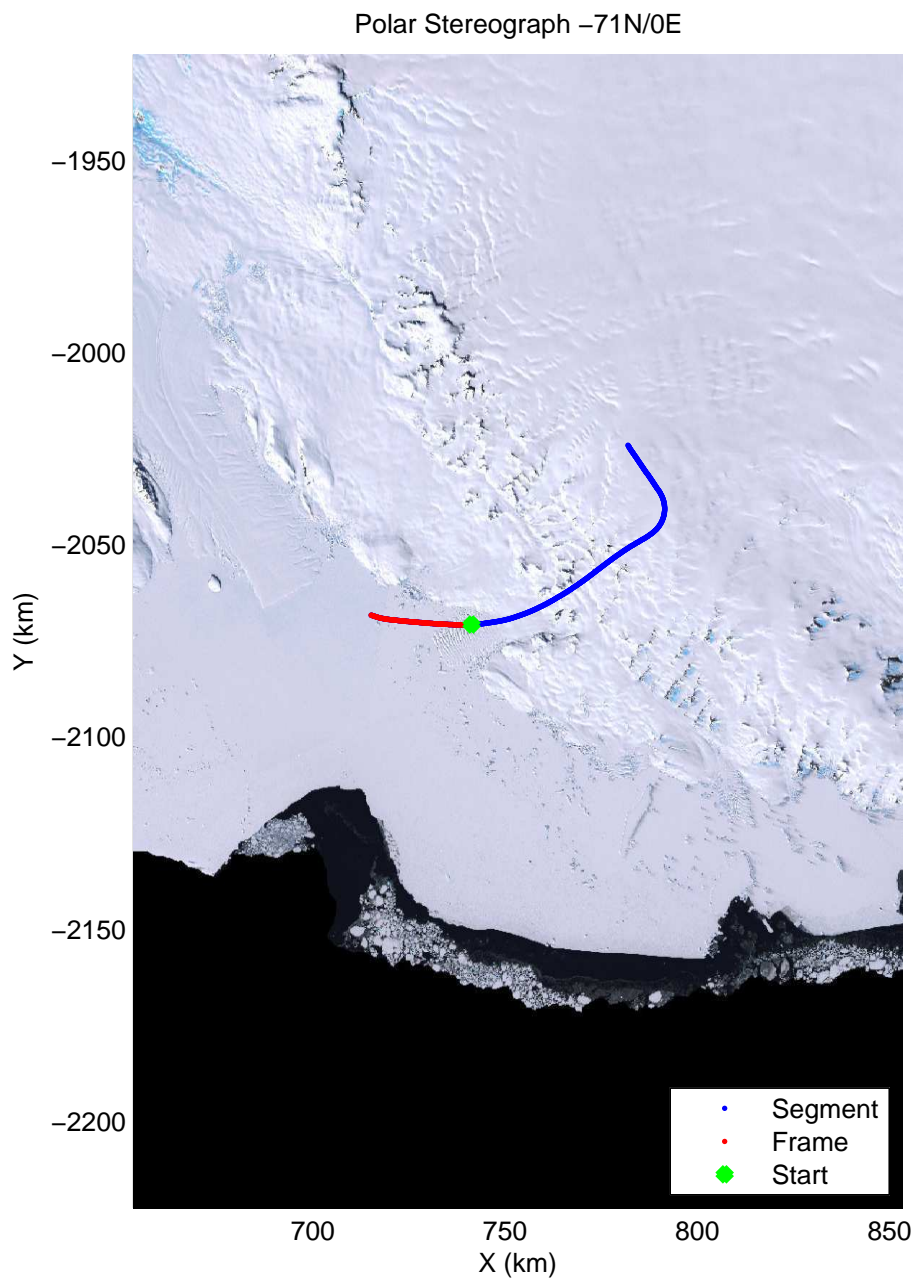

accum2 2013_Antarctica_P3: "Victoria 01" 20131120_08_001: 02:52:12.4 to 02:54:34.0 GPS

accum2 2013_Antarctica_P3: "Victoria 01" 20131120_08_002: 02:54:34.2 to 02:56:51.4 GPS

accum2 2013_Antarctica_P3: "Victoria 01" 20131120_08_003: 02:56:51.6 to 02:59:06.4 GPS

accum2 2013_Antarctica_P3: "Victoria 01" 20131120_08_004: 02:59:06.6 to 03:01:26.1 GPS

accum2 2013_Antarctica_P3: "Victoria 01" 20131120_08_005: 03:01:26.3 to 03:04:36.0 GPS