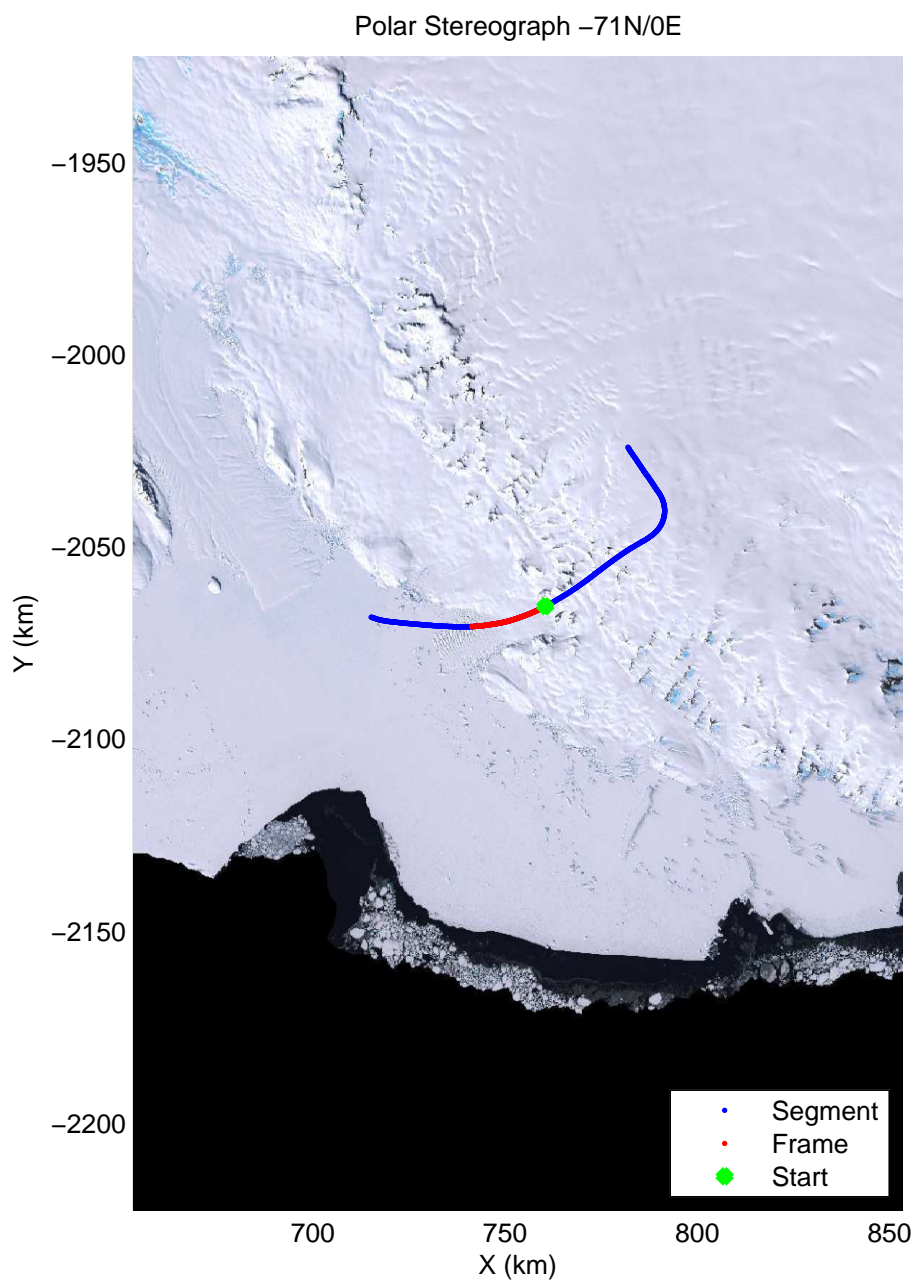

accum2 2013_Antarctica_P3: "Victoria 01" 20131120_08_001: 02:52:12.4 to 02:54:34.0 GPS

accum2 2013_Antarctica_P3: "Victoria 01" 20131120_08_002: 02:54:34.2 to 02:56:51.4 GPS

accum2 2013_Antarctica_P3: "Victoria 01" 20131120_08_003: 02:56:51.6 to 02:59:06.4 GPS

accum2 2013_Antarctica_P3: "Victoria 01" 20131120_08_004: 02:59:06.6 to 03:01:26.1 GPS

accum2 2013_Antarctica_P3: "Victoria 01" 20131120_08_005: 03:01:26.3 to 03:04:36.0 GPS