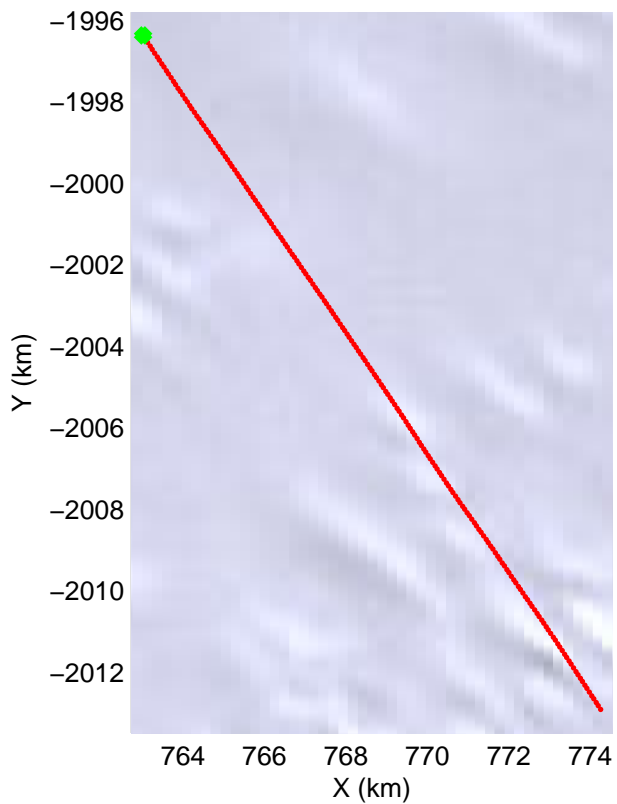

accum2 2013\_Antarctica\_P3: "Victoria 01" 20131120\_07\_001: 02:33:53.7 to 02:36:15.4 GPS

Polar Stereograph -71N/0E

accum2 2013\_Antarctica\_P3: "Victoria 01" 20131120\_07\_002: 02:36:15.6 to 02:38:39.2 GPS

accum2 2013\_Antarctica\_P3: "Victoria 01" 20131120\_07\_003: 02:38:39.4 to 02:41:01.0 GPS

accum2 2013\_Antarctica\_P3: "Victoria 01" 20131120\_07\_004: 02:41:01.2 to 02:43:25.5 GPS

accum2 2013\_Antarctica\_P3: "Victoria 01" 20131120\_07\_005: 02:43:25.8 to 02:45:53.1 GPS

accum2 2013\_Antarctica\_P3: "Victoria 01" 20131120\_07\_006: 02:45:53.3 to 02:48:13.6 GPS

accum2 2013\_Antarctica\_P3: "Victoria 01" 20131120\_07\_007: 02:48:13.8 to 02:50:36.1 GPS

Polar Stereograph -71N/0E

accum2 2013\_Antarctica\_P3: "Victoria 01" 20131120\_07\_008: 02:50:36.3 to 02:52:03.4 GPS