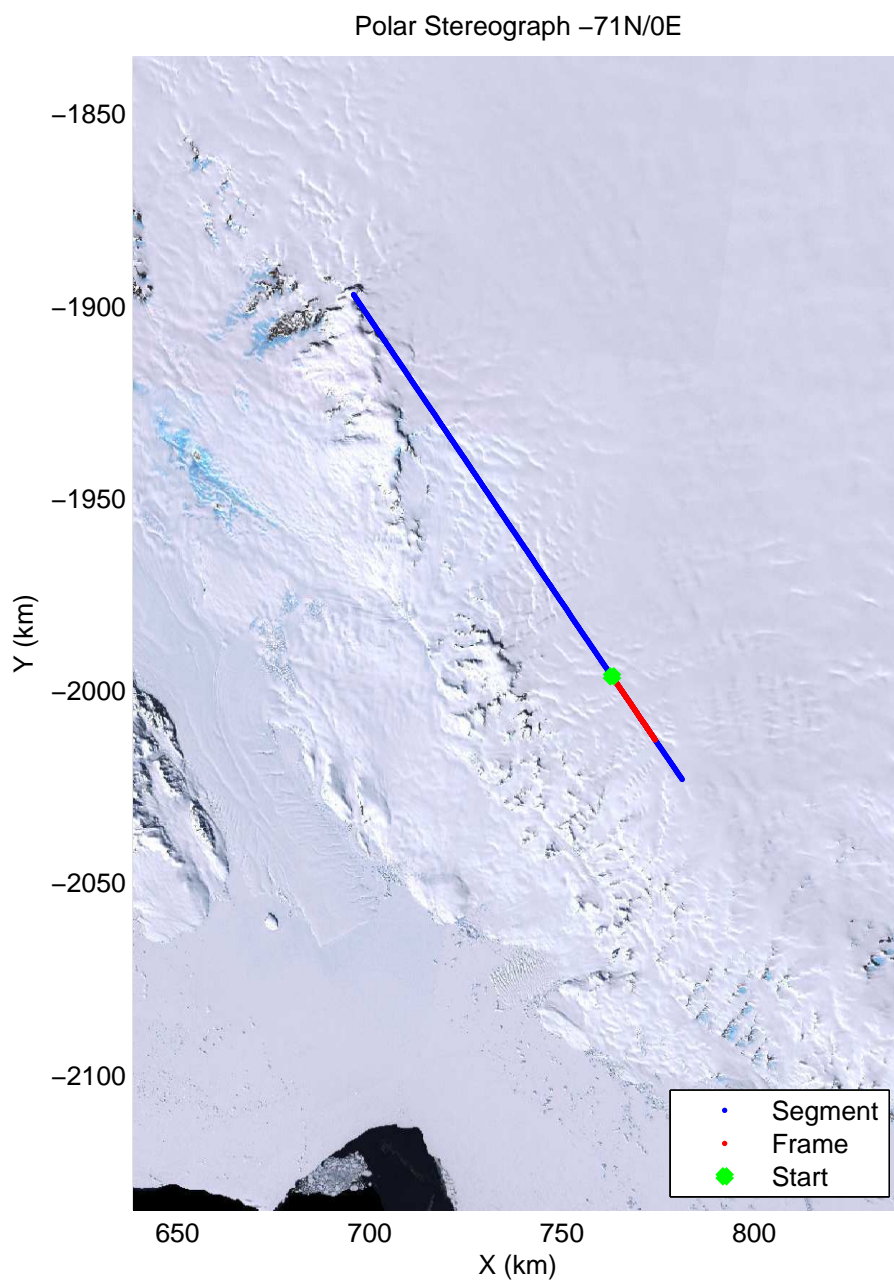

accum2 2013\_Antarctica\_P3: "Victoria 01" 20131120\_07\_001: 02:33:53.7 to 02:36:15.4 GPS

Polar Stereograph -71N/0E

accum2 2013\_Antarctica\_P3: "Victoria 01" 20131120\_07\_002: 02:36:15.6 to 02:38:39.2 GPS

accum2 2013\_Antarctica\_P3: "Victoria 01" 20131120\_07\_003: 02:38:39.4 to 02:41:01.0 GPS

accum2 2013\_Antarctica\_P3: "Victoria 01" 20131120\_07\_004: 02:41:01.2 to 02:43:25.5 GPS

accum2 2013\_Antarctica\_P3: "Victoria 01" 20131120\_07\_005: 02:43:25.8 to 02:45:53.1 GPS

accum2 2013\_Antarctica\_P3: "Victoria 01" 20131120\_07\_006: 02:45:53.3 to 02:48:13.6 GPS

accum2 2013\_Antarctica\_P3: "Victoria 01" 20131120\_07\_007: 02:48:13.8 to 02:50:36.1 GPS

Polar Stereograph -71N/0E

accum2 2013\_Antarctica\_P3: "Victoria 01" 20131120\_07\_008: 02:50:36.3 to 02:52:03.4 GPS