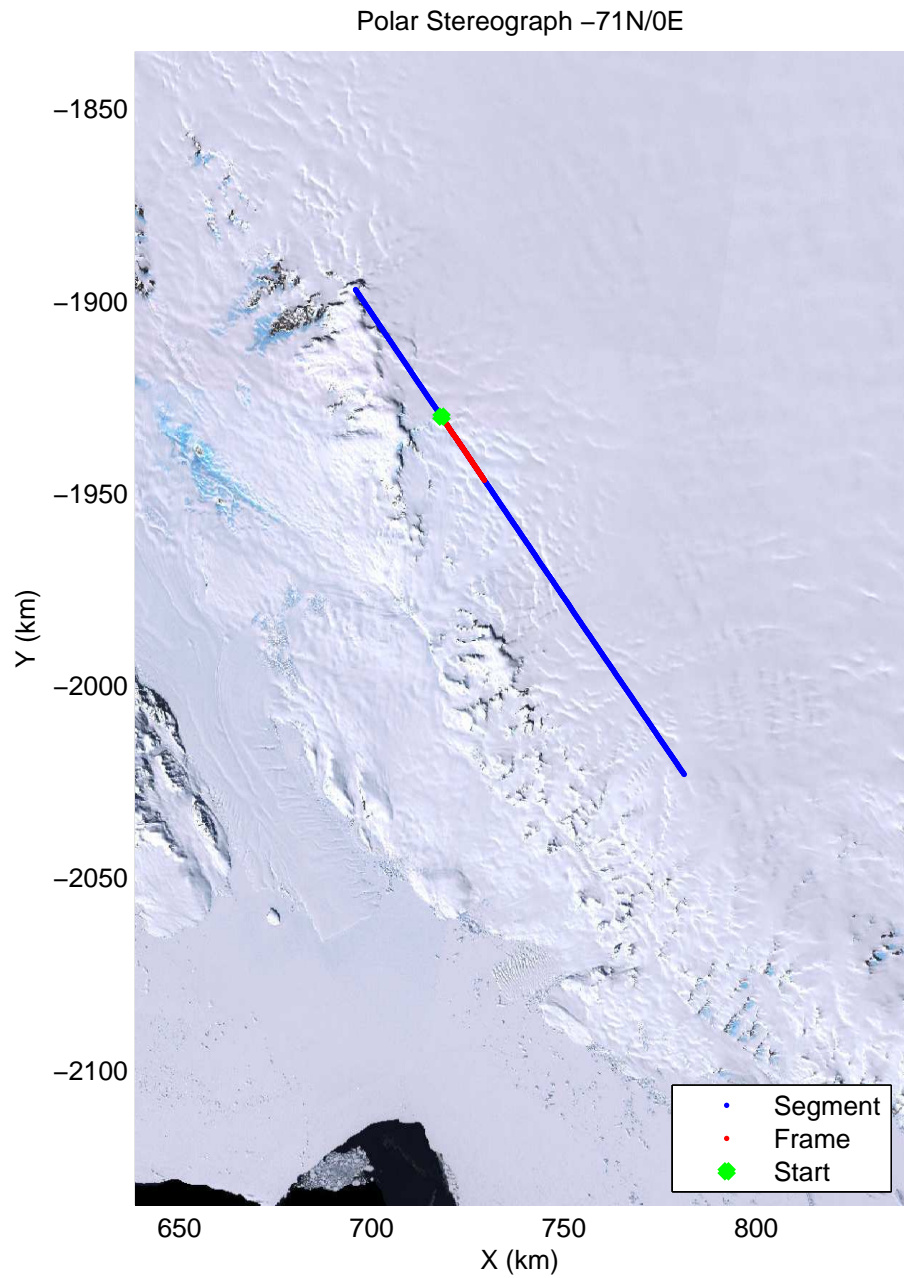

accum2 2013\_Antarctica\_P3: "Victoria 01" 20131120\_07\_001: 02:33:53.7 to 02:36:15.4 GPS

Polar Stereograph -71N/0E

accum2 2013\_Antarctica\_P3: "Victoria 01" 20131120\_07\_002: 02:36:15.6 to 02:38:39.2 GPS

accum2 2013\_Antarctica\_P3: "Victoria 01" 20131120\_07\_003: 02:38:39.4 to 02:41:01.0 GPS

accum2 2013\_Antarctica\_P3: "Victoria 01" 20131120\_07\_004: 02:41:01.2 to 02:43:25.5 GPS

accum2 2013\_Antarctica\_P3: "Victoria 01" 20131120\_07\_005: 02:43:25.8 to 02:45:53.1 GPS

accum2 2013\_Antarctica\_P3: "Victoria 01" 20131120\_07\_006: 02:45:53.3 to 02:48:13.6 GPS

accum2 2013\_Antarctica\_P3: "Victoria 01" 20131120\_07\_007: 02:48:13.8 to 02:50:36.1 GPS

Polar Stereograph -71N/0E

accum2 2013\_Antarctica\_P3: "Victoria 01" 20131120\_07\_008: 02:50:36.3 to 02:52:03.4 GPS