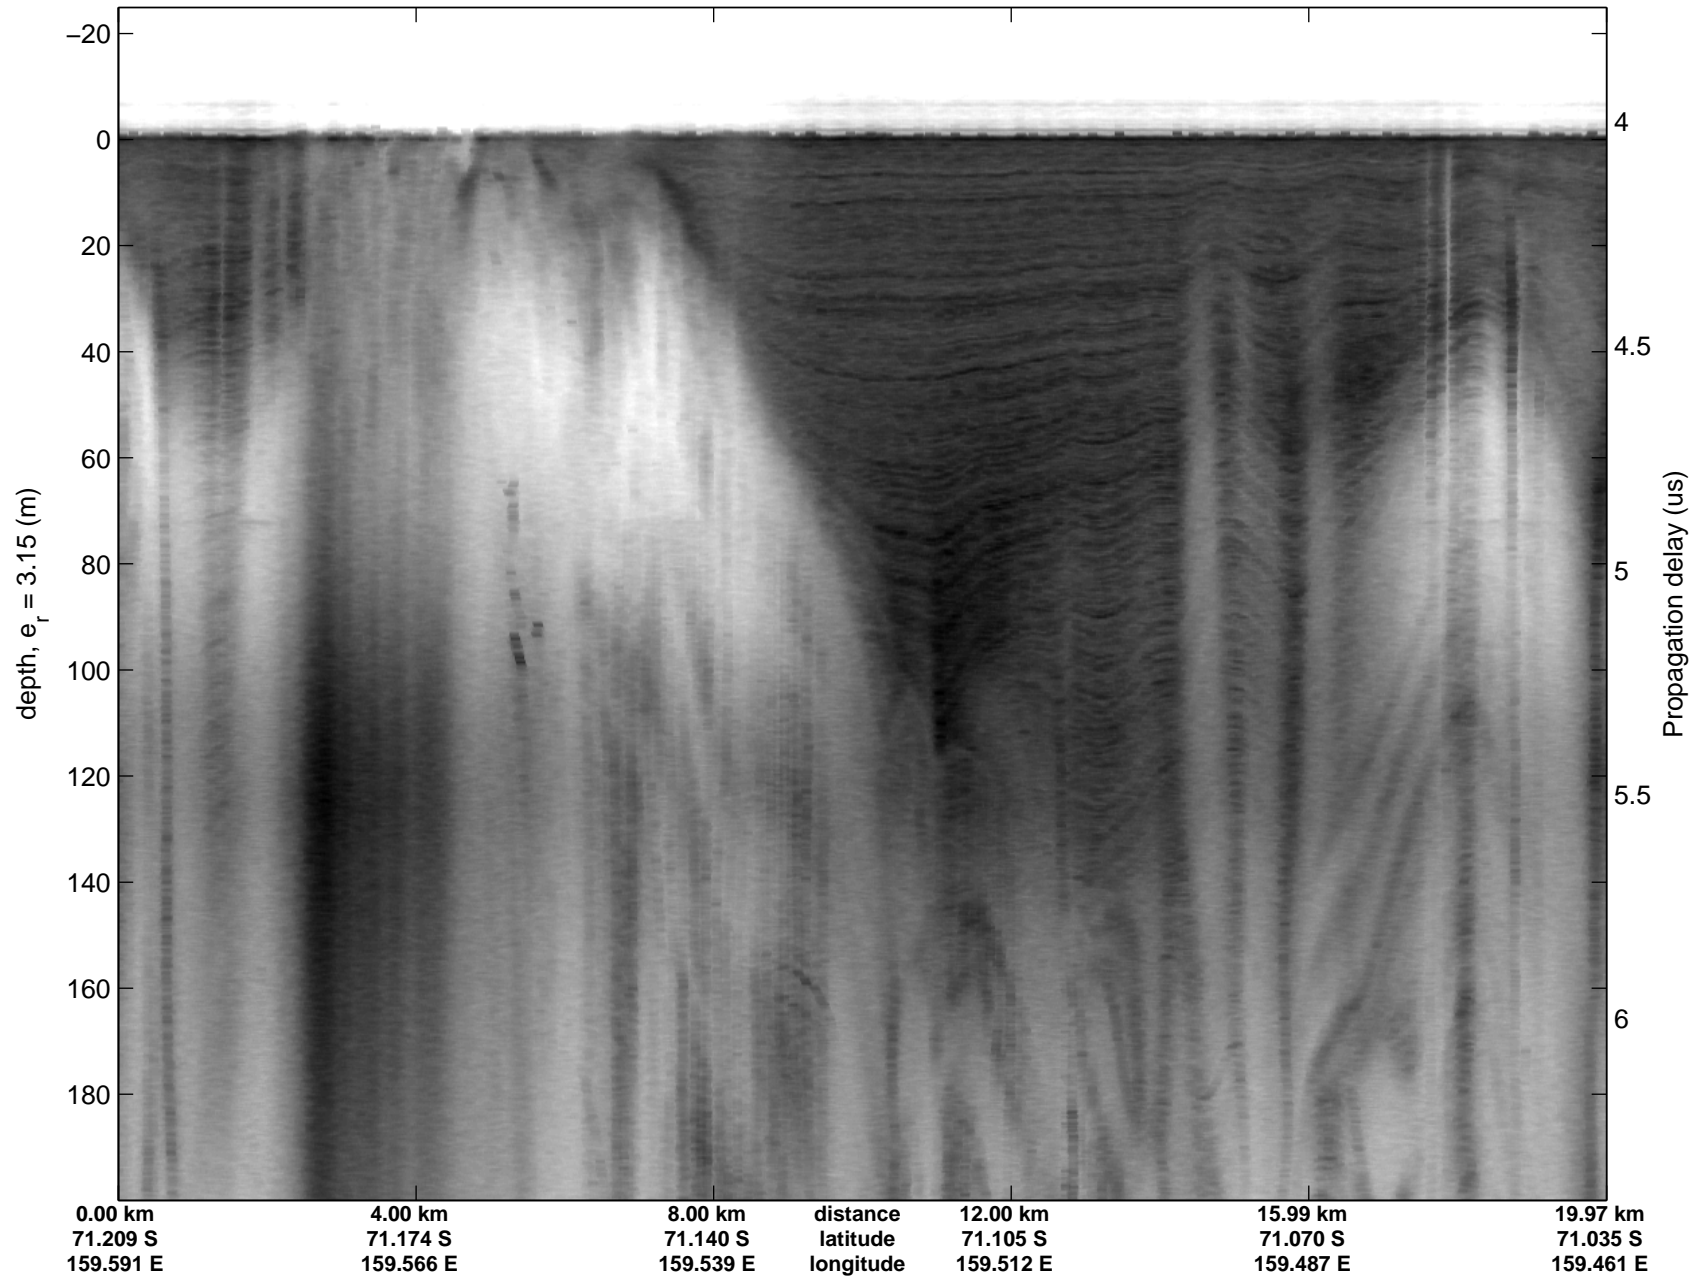

accum2 2013\_Antarctica\_P3: "Victoria 01" 20131120\_07\_001: 02:33:53.7 to 02:36:15.4 GPS

Polar Stereograph -71N/0E

accum2 2013\_Antarctica\_P3: "Victoria 01" 20131120\_07\_002: 02:36:15.6 to 02:38:39.2 GPS

accum2 2013\_Antarctica\_P3: "Victoria 01" 20131120\_07\_003: 02:38:39.4 to 02:41:01.0 GPS

accum2 2013\_Antarctica\_P3: "Victoria 01" 20131120\_07\_004: 02:41:01.2 to 02:43:25.5 GPS

accum2 2013\_Antarctica\_P3: "Victoria 01" 20131120\_07\_005: 02:43:25.8 to 02:45:53.1 GPS

accum2 2013\_Antarctica\_P3: "Victoria 01" 20131120\_07\_006: 02:45:53.3 to 02:48:13.6 GPS

accum2 2013\_Antarctica\_P3: "Victoria 01" 20131120\_07\_007: 02:48:13.8 to 02:50:36.1 GPS

Polar Stereograph -71N/0E

accum2 2013\_Antarctica\_P3: "Victoria 01" 20131120\_07\_008: 02:50:36.3 to 02:52:03.4 GPS