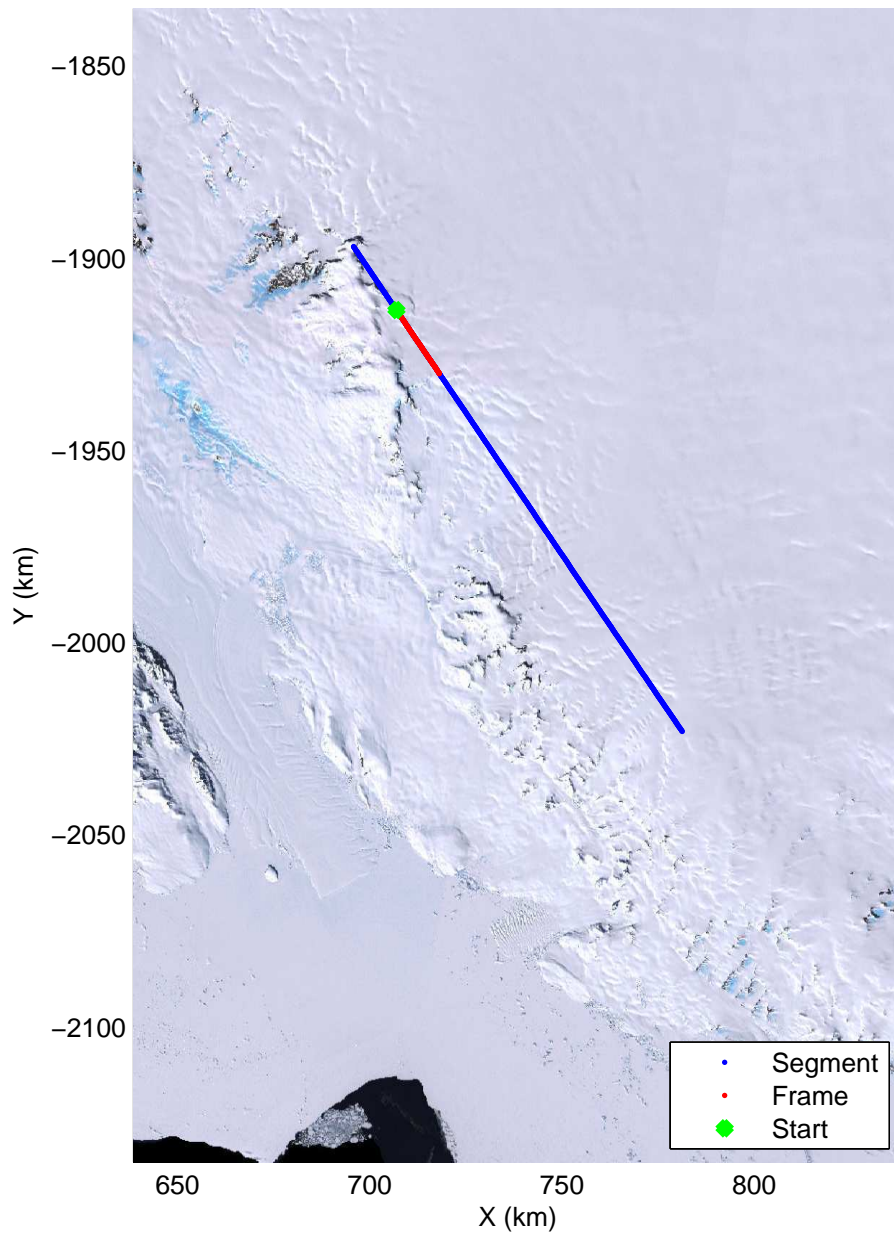

accum2 2013\_Antarctica\_P3: "Victoria 01" 20131120\_07\_001: 02:33:53.7 to 02:36:15.4 GPS

Polar Stereograph -71N/0E

accum2 2013\_Antarctica\_P3: "Victoria 01" 20131120\_07\_002: 02:36:15.6 to 02:38:39.2 GPS

accum2 2013\_Antarctica\_P3: "Victoria 01" 20131120\_07\_003: 02:38:39.4 to 02:41:01.0 GPS

accum2 2013\_Antarctica\_P3: "Victoria 01" 20131120\_07\_004: 02:41:01.2 to 02:43:25.5 GPS

accum2 2013\_Antarctica\_P3: "Victoria 01" 20131120\_07\_005: 02:43:25.8 to 02:45:53.1 GPS

accum2 2013\_Antarctica\_P3: "Victoria 01" 20131120\_07\_006: 02:45:53.3 to 02:48:13.6 GPS

accum2 2013\_Antarctica\_P3: "Victoria 01" 20131120\_07\_007: 02:48:13.8 to 02:50:36.1 GPS

Polar Stereograph -71N/0E

accum2 2013\_Antarctica\_P3: "Victoria 01" 20131120\_07\_008: 02:50:36.3 to 02:52:03.4 GPS