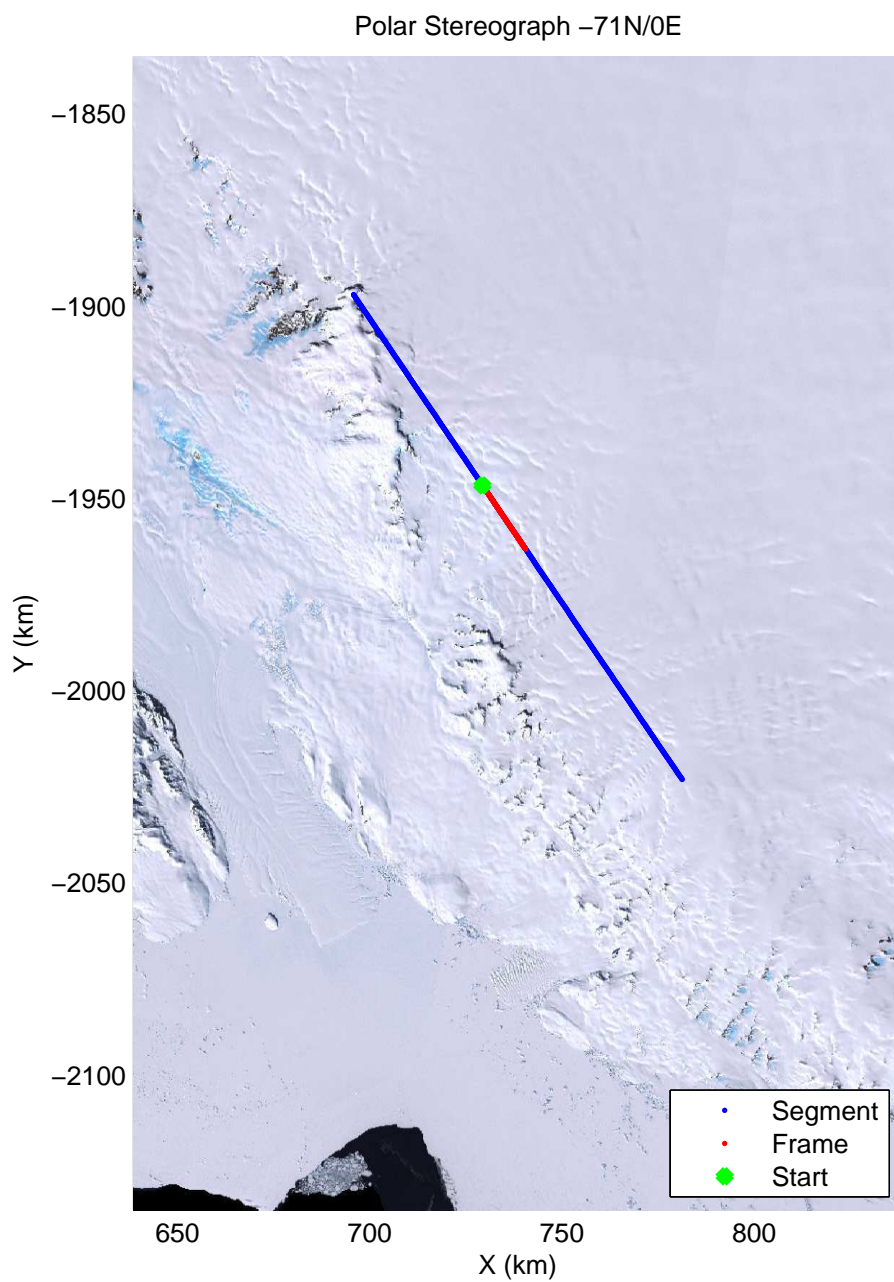

accum2 2013\_Antarctica\_P3: "Victoria 01" 20131120\_07\_001: 02:33:53.7 to 02:36:15.4 GPS

Polar Stereograph -71N/0E

accum2 2013\_Antarctica\_P3: "Victoria 01" 20131120\_07\_002: 02:36:15.6 to 02:38:39.2 GPS

accum2 2013\_Antarctica\_P3: "Victoria 01" 20131120\_07\_003: 02:38:39.4 to 02:41:01.0 GPS

accum2 2013\_Antarctica\_P3: "Victoria 01" 20131120\_07\_004: 02:41:01.2 to 02:43:25.5 GPS

accum2 2013\_Antarctica\_P3: "Victoria 01" 20131120\_07\_005: 02:43:25.8 to 02:45:53.1 GPS

accum2 2013\_Antarctica\_P3: "Victoria 01" 20131120\_07\_006: 02:45:53.3 to 02:48:13.6 GPS

accum2 2013\_Antarctica\_P3: "Victoria 01" 20131120\_07\_007: 02:48:13.8 to 02:50:36.1 GPS

Polar Stereograph -71N/0E

accum2 2013\_Antarctica\_P3: "Victoria 01" 20131120\_07\_008: 02:50:36.3 to 02:52:03.4 GPS