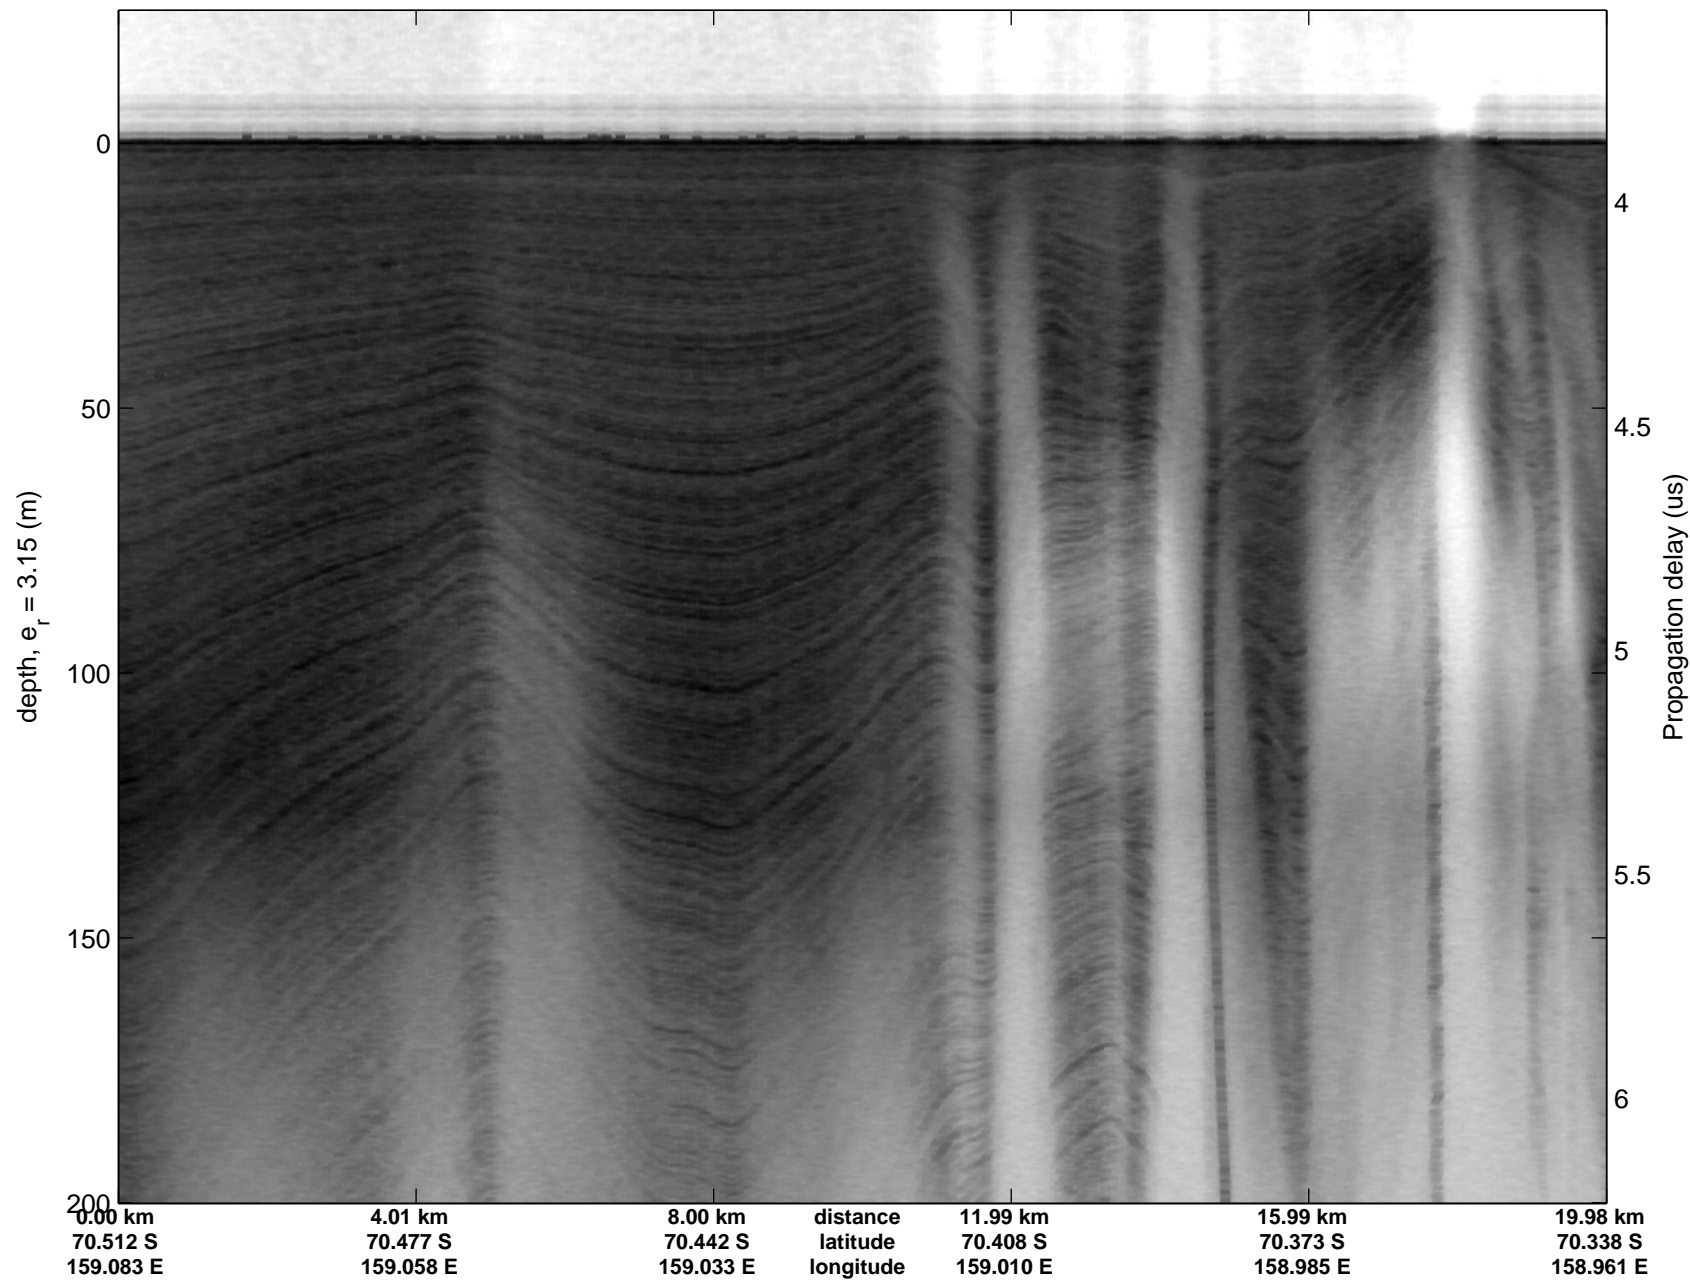

accum2 2013\_Antarctica\_P3: "Victoria 01" 20131120\_07\_001: 02:33:53.7 to 02:36:15.4 GPS

Polar Stereograph -71N/0E

accum2 2013\_Antarctica\_P3: "Victoria 01" 20131120\_07\_002: 02:36:15.6 to 02:38:39.2 GPS

accum2 2013\_Antarctica\_P3: "Victoria 01" 20131120\_07\_003: 02:38:39.4 to 02:41:01.0 GPS

accum2 2013\_Antarctica\_P3: "Victoria 01" 20131120\_07\_004: 02:41:01.2 to 02:43:25.5 GPS

accum2 2013\_Antarctica\_P3: "Victoria 01" 20131120\_07\_005: 02:43:25.8 to 02:45:53.1 GPS

accum2 2013\_Antarctica\_P3: "Victoria 01" 20131120\_07\_006: 02:45:53.3 to 02:48:13.6 GPS

accum2 2013\_Antarctica\_P3: "Victoria 01" 20131120\_07\_007: 02:48:13.8 to 02:50:36.1 GPS

Polar Stereograph -71N/0E

accum2 2013\_Antarctica\_P3: "Victoria 01" 20131120\_07\_008: 02:50:36.3 to 02:52:03.4 GPS