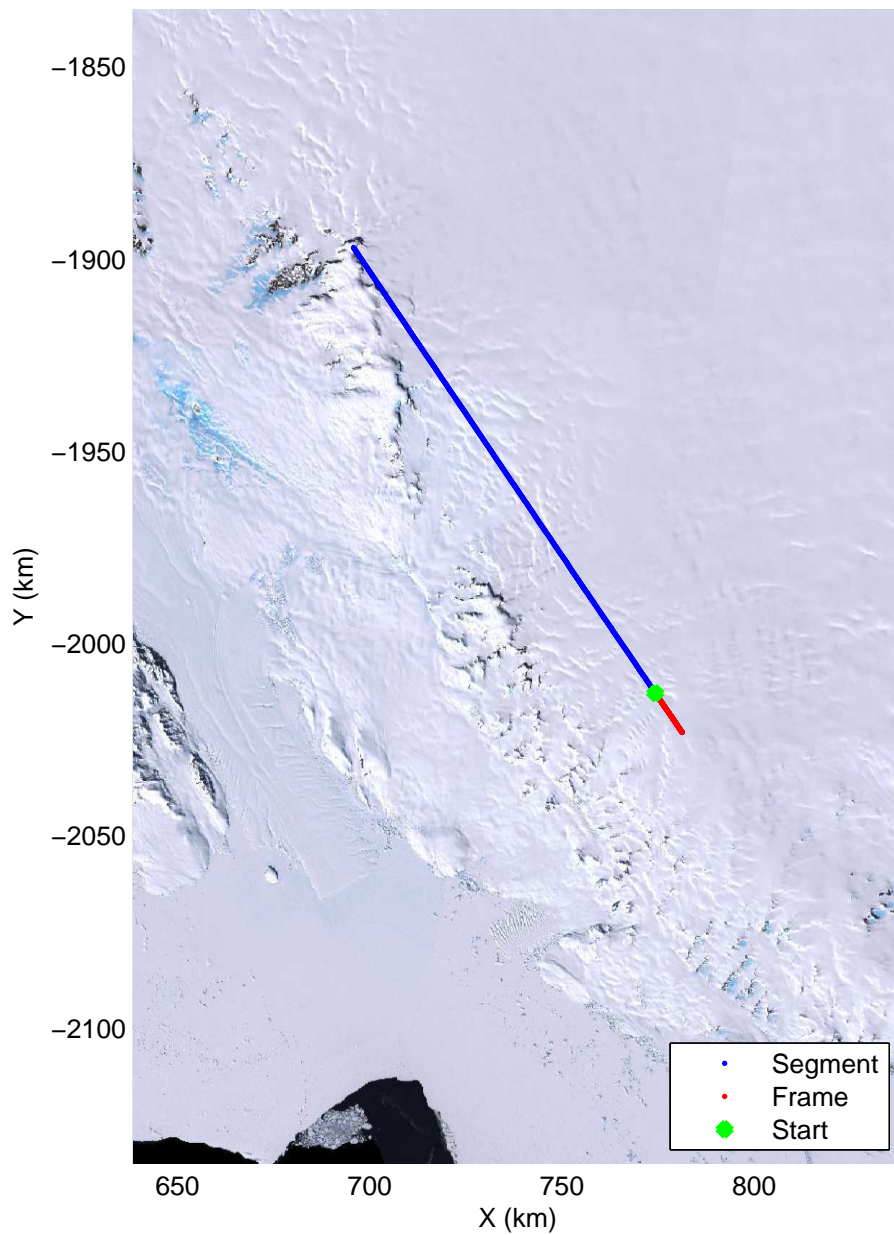

accum2 2013\_Antarctica\_P3: "Victoria 01" 20131120\_07\_001: 02:33:53.7 to 02:36:15.4 GPS

Polar Stereograph -71N/0E

accum2 2013\_Antarctica\_P3: "Victoria 01" 20131120\_07\_002: 02:36:15.6 to 02:38:39.2 GPS

accum2 2013\_Antarctica\_P3: "Victoria 01" 20131120\_07\_003: 02:38:39.4 to 02:41:01.0 GPS

accum2 2013\_Antarctica\_P3: "Victoria 01" 20131120\_07\_004: 02:41:01.2 to 02:43:25.5 GPS

accum2 2013\_Antarctica\_P3: "Victoria 01" 20131120\_07\_005: 02:43:25.8 to 02:45:53.1 GPS

accum2 2013\_Antarctica\_P3: "Victoria 01" 20131120\_07\_006: 02:45:53.3 to 02:48:13.6 GPS

accum2 2013\_Antarctica\_P3: "Victoria 01" 20131120\_07\_007: 02:48:13.8 to 02:50:36.1 GPS

Polar Stereograph -71N/0E

accum2 2013\_Antarctica\_P3: "Victoria 01" 20131120\_07\_008: 02:50:36.3 to 02:52:03.4 GPS