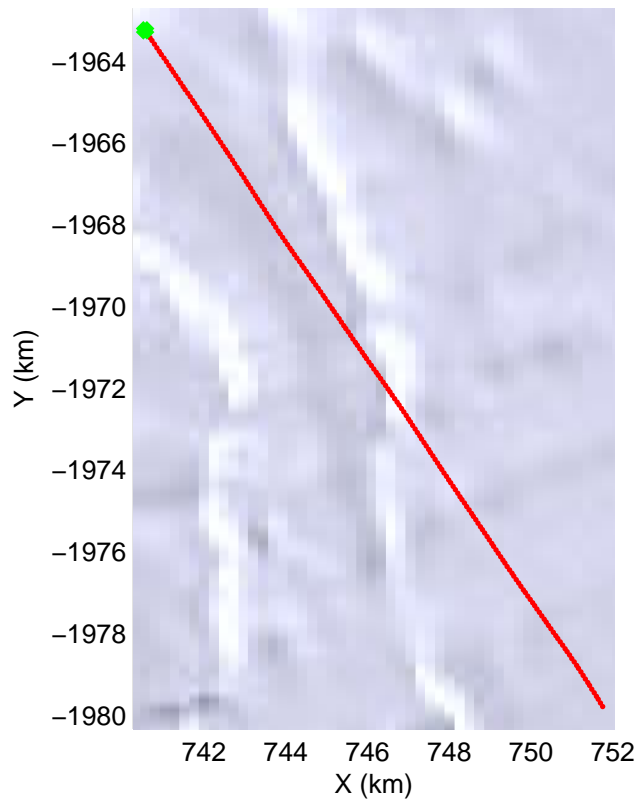

accum2 2013\_Antarctica\_P3: "Victoria 01" 20131120\_07\_001: 02:33:53.7 to 02:36:15.4 GPS

Polar Stereograph -71N/0E

accum2 2013\_Antarctica\_P3: "Victoria 01" 20131120\_07\_002: 02:36:15.6 to 02:38:39.2 GPS

accum2 2013\_Antarctica\_P3: "Victoria 01" 20131120\_07\_003: 02:38:39.4 to 02:41:01.0 GPS

accum2 2013\_Antarctica\_P3: "Victoria 01" 20131120\_07\_004: 02:41:01.2 to 02:43:25.5 GPS

accum2 2013\_Antarctica\_P3: "Victoria 01" 20131120\_07\_005: 02:43:25.8 to 02:45:53.1 GPS

accum2 2013\_Antarctica\_P3: "Victoria 01" 20131120\_07\_006: 02:45:53.3 to 02:48:13.6 GPS

accum2 2013\_Antarctica\_P3: "Victoria 01" 20131120\_07\_007: 02:48:13.8 to 02:50:36.1 GPS

Polar Stereograph -71N/0E

accum2 2013\_Antarctica\_P3: "Victoria 01" 20131120\_07\_008: 02:50:36.3 to 02:52:03.4 GPS