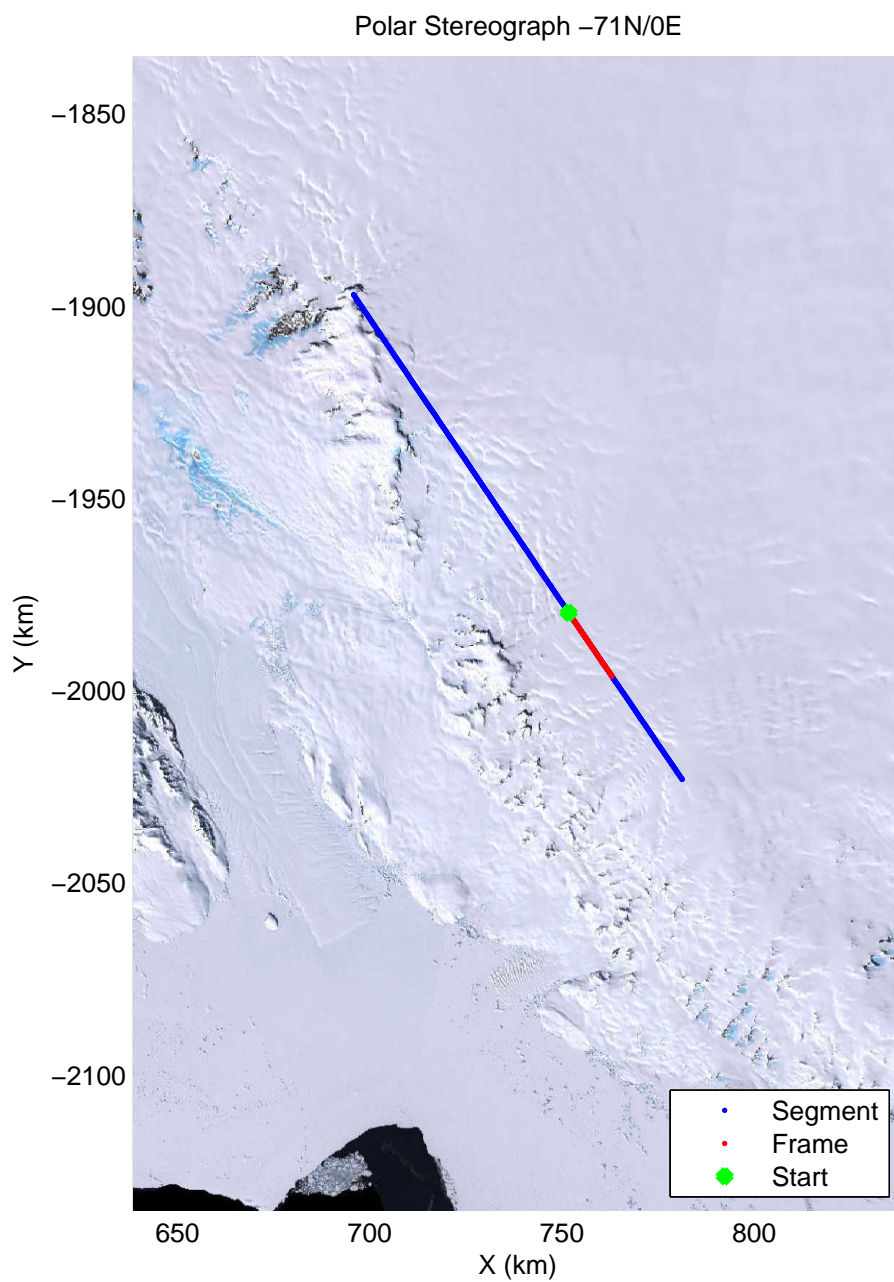

accum2 2013\_Antarctica\_P3: "Victoria 01" 20131120\_07\_001: 02:33:53.7 to 02:36:15.4 GPS

Polar Stereograph -71N/0E

accum2 2013\_Antarctica\_P3: "Victoria 01" 20131120\_07\_002: 02:36:15.6 to 02:38:39.2 GPS

accum2 2013\_Antarctica\_P3: "Victoria 01" 20131120\_07\_003: 02:38:39.4 to 02:41:01.0 GPS

accum2 2013\_Antarctica\_P3: "Victoria 01" 20131120\_07\_004: 02:41:01.2 to 02:43:25.5 GPS

accum2 2013\_Antarctica\_P3: "Victoria 01" 20131120\_07\_005: 02:43:25.8 to 02:45:53.1 GPS

accum2 2013\_Antarctica\_P3: "Victoria 01" 20131120\_07\_006: 02:45:53.3 to 02:48:13.6 GPS

accum2 2013\_Antarctica\_P3: "Victoria 01" 20131120\_07\_007: 02:48:13.8 to 02:50:36.1 GPS

Polar Stereograph -71N/0E

accum2 2013\_Antarctica\_P3: "Victoria 01" 20131120\_07\_008: 02:50:36.3 to 02:52:03.4 GPS