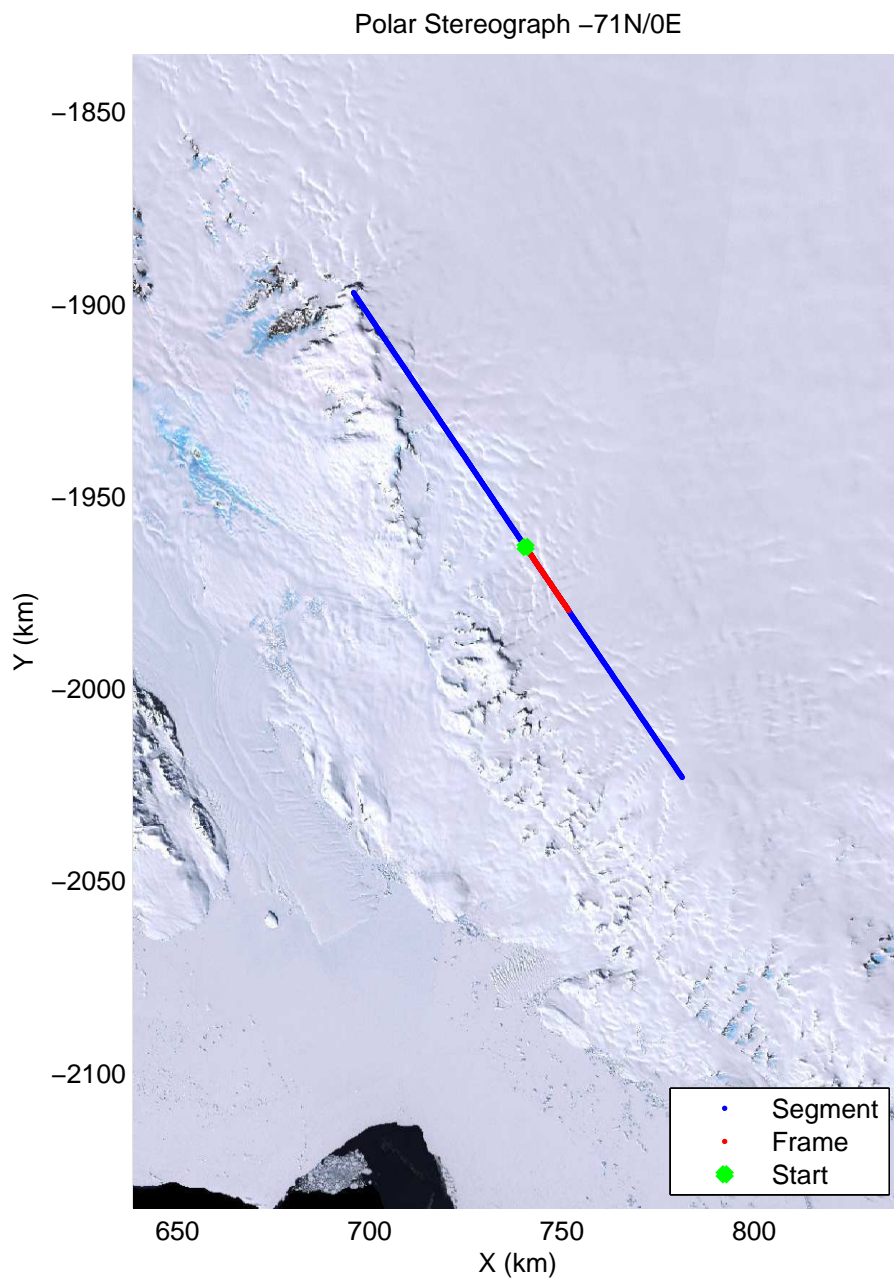

accum2 2013\_Antarctica\_P3: "Victoria 01" 20131120\_07\_001: 02:33:53.7 to 02:36:15.4 GPS

Polar Stereograph -71N/0E

accum2 2013\_Antarctica\_P3: "Victoria 01" 20131120\_07\_002: 02:36:15.6 to 02:38:39.2 GPS

accum2 2013\_Antarctica\_P3: "Victoria 01" 20131120\_07\_003: 02:38:39.4 to 02:41:01.0 GPS

accum2 2013\_Antarctica\_P3: "Victoria 01" 20131120\_07\_004: 02:41:01.2 to 02:43:25.5 GPS

accum2 2013\_Antarctica\_P3: "Victoria 01" 20131120\_07\_005: 02:43:25.8 to 02:45:53.1 GPS

accum2 2013\_Antarctica\_P3: "Victoria 01" 20131120\_07\_006: 02:45:53.3 to 02:48:13.6 GPS

accum2 2013\_Antarctica\_P3: "Victoria 01" 20131120\_07\_007: 02:48:13.8 to 02:50:36.1 GPS

Polar Stereograph -71N/0E

accum2 2013\_Antarctica\_P3: "Victoria 01" 20131120\_07\_008: 02:50:36.3 to 02:52:03.4 GPS