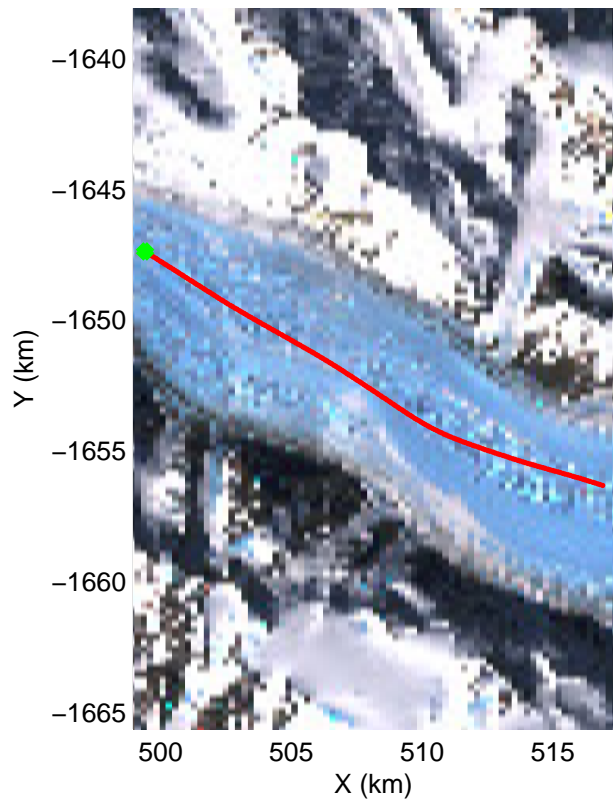

accum2 2013\_Antarctica\_P3: "Victoria 01" 20131120\_06\_022: 01:46:17.0 to 01:48:42.4 GPS

accum2 2013\_Antarctica\_P3: "Victoria 01" 20131120\_06\_023: 01:48:42.6 to 01:51:07.4 GPS

accum2 2013\_Antarctica\_P3: "Victoria 01" 20131120\_06\_024: 01:51:07.6 to 01:53:29.7 GPS