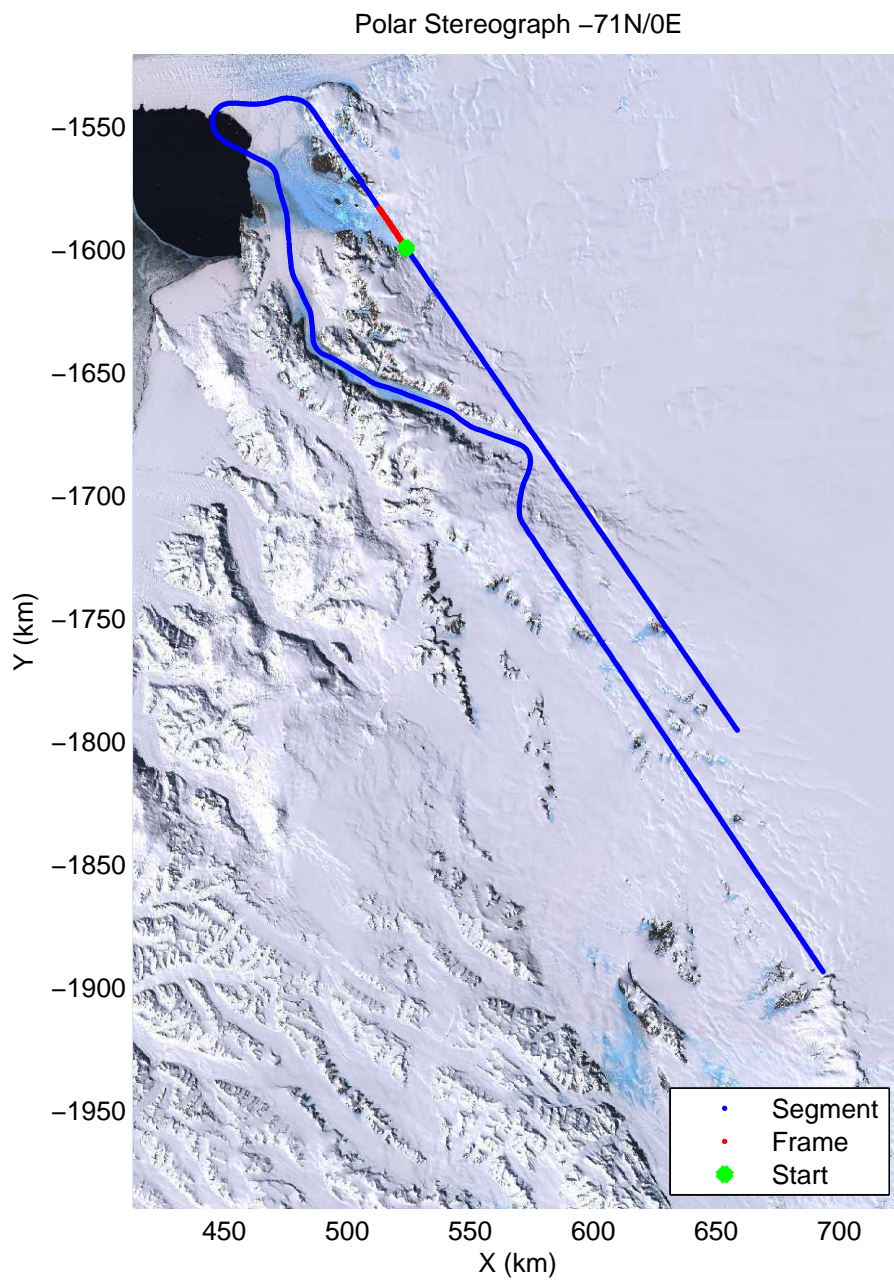

accum2 2013\_Antarctica\_P3: "Victoria 01" 20131120\_06\_010: 01:17:31.9 to 01:19:51.0 GPS

accum2 2013\_Antarctica\_P3: "Victoria 01" 20131120\_06\_011: 01:19:51.2 to 01:22:13.0 GPS

accum2 2013\_Antarctica\_P3: "Victoria 01" 20131120\_06\_012: 01:22:13.2 to 01:24:33.6 GPS