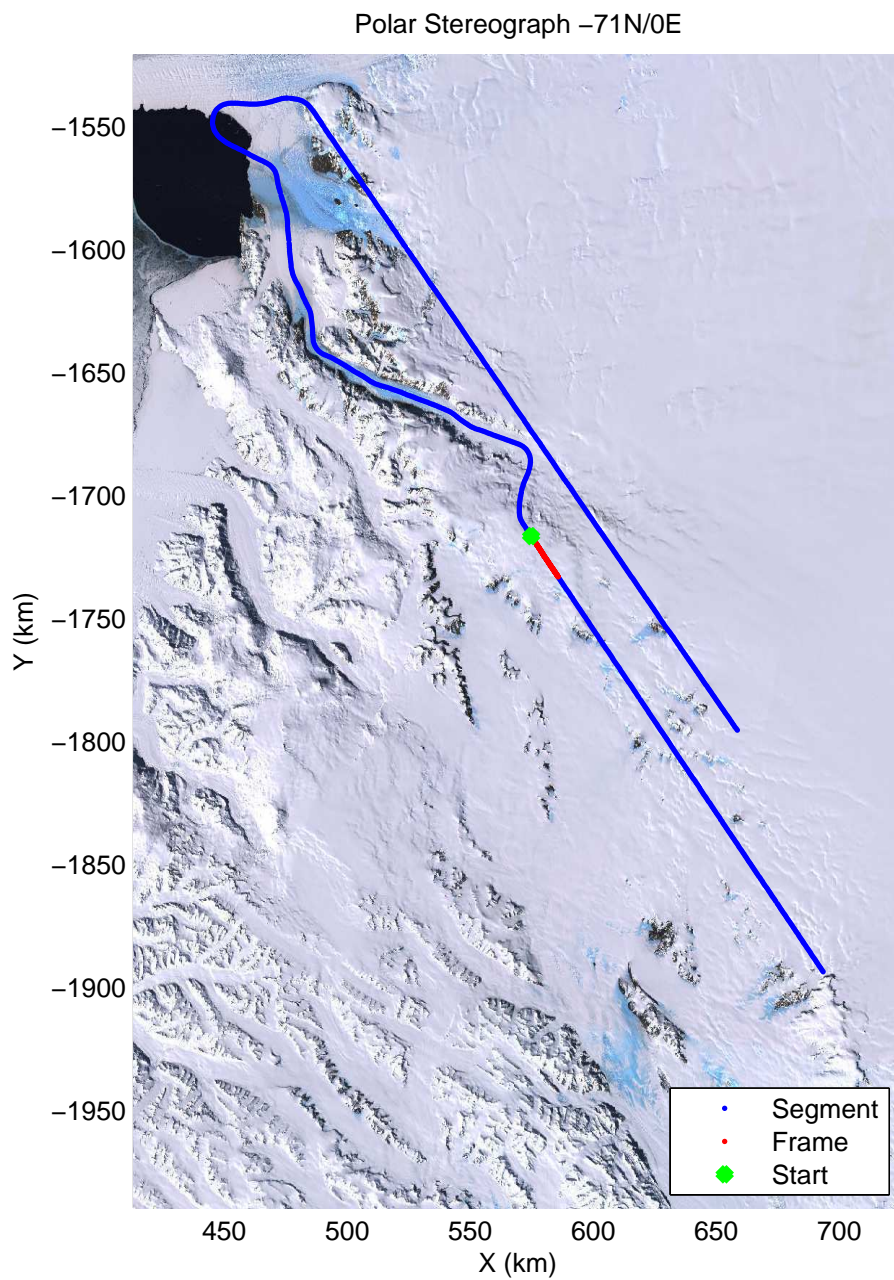

accum2 2013\_Antarctica\_P3: "Victoria 01" 20131120\_06\_028: 02:00:35.2 to 02:02:57.4 GPS

accum2 2013\_Antarctica\_P3: "Victoria 01" 20131120\_06\_029: 02:02:57.6 to 02:05:21.8 GPS

accum2 2013\_Antarctica\_P3: "Victoria 01" 20131120\_06\_030: 02:05:22.0 to 02:07:51.7 GPS