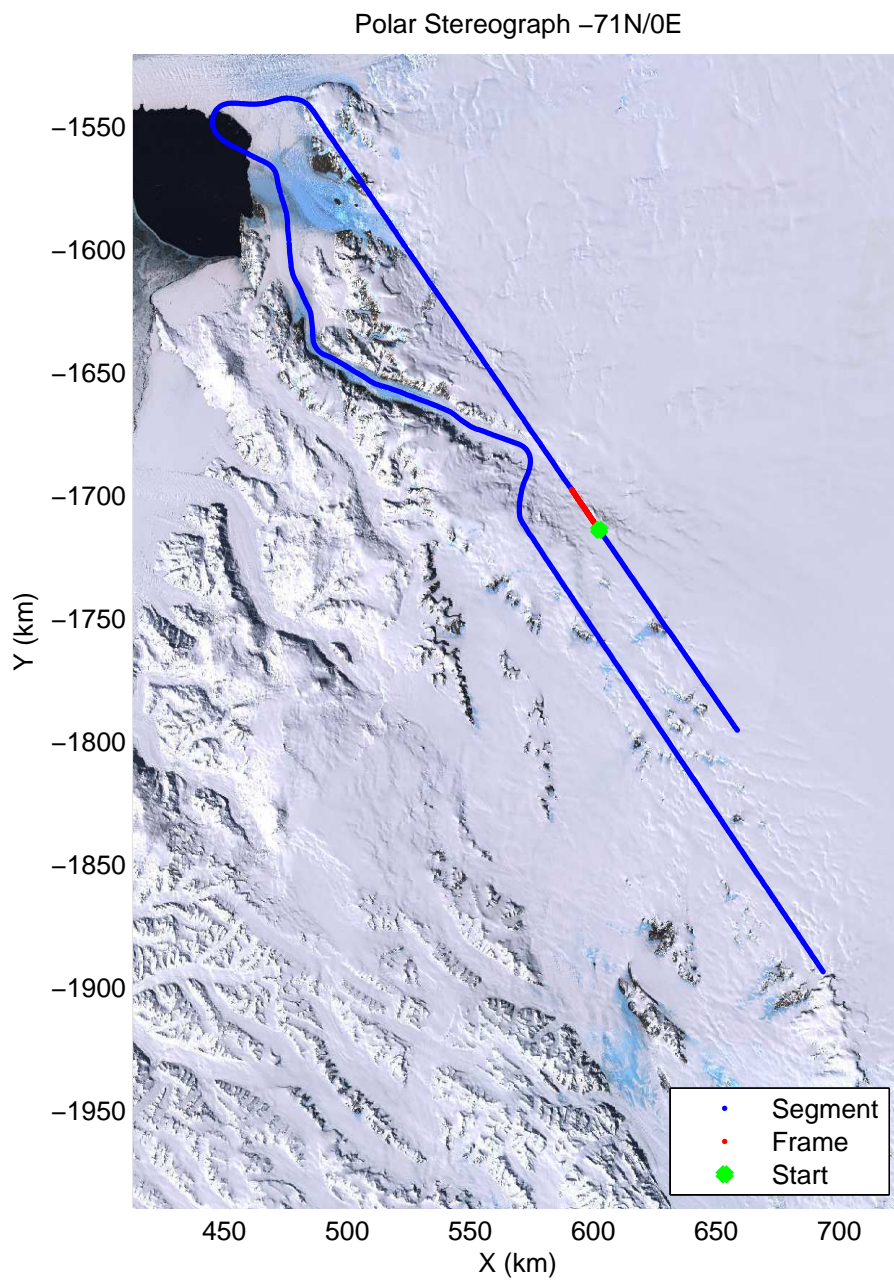

accum2 2013\_Antarctica\_P3: "Victoria 01" 20131120\_06\_004: 01:03:19.3 to 01:05:39.7 GPS

accum2 2013\_Antarctica\_P3: "Victoria 01" 20131120\_06\_005: 01:05:39.9 to 01:08:04.9 GPS

accum2 2013\_Antarctica\_P3: "Victoria 01" 20131120\_06\_006: 01:08:05.1 to 01:10:20.4 GPS