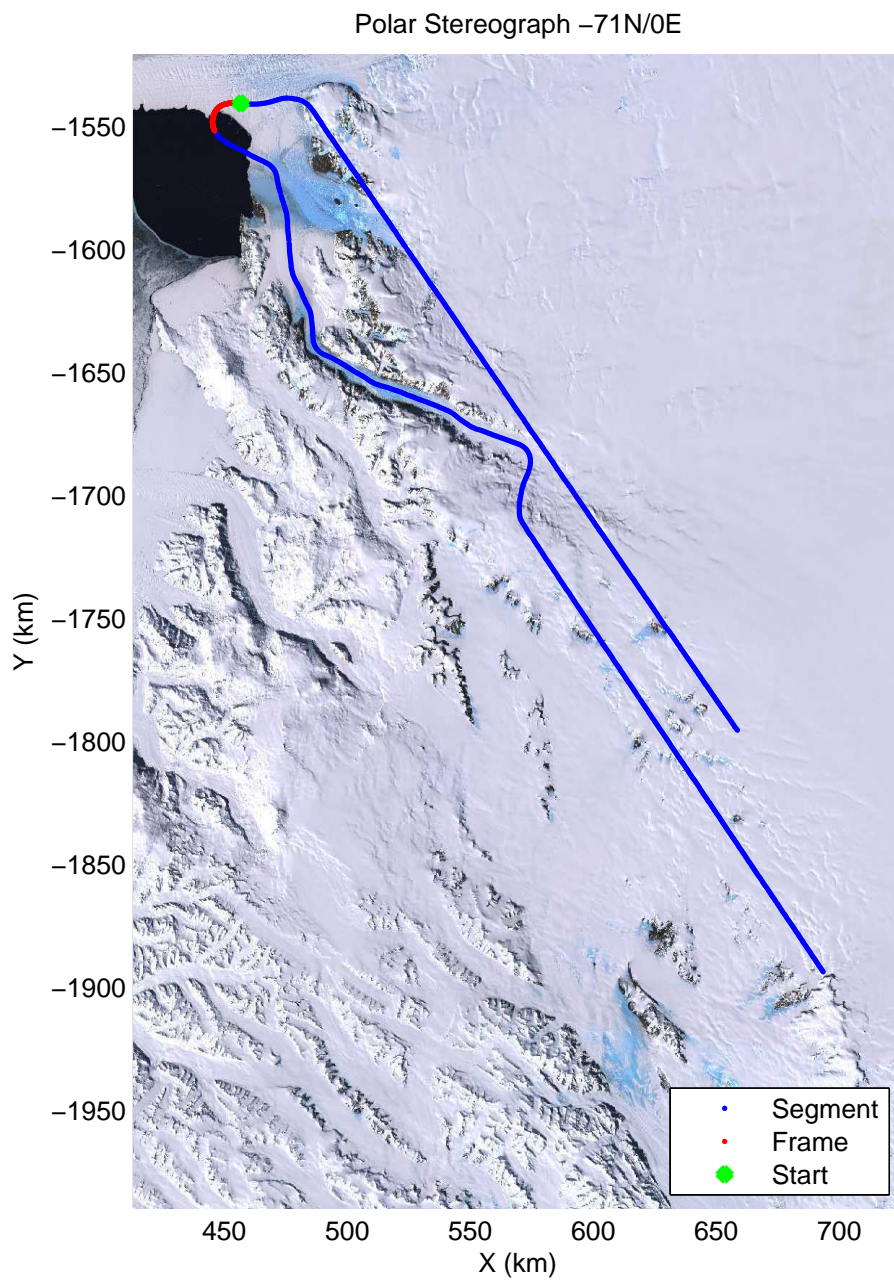

accum2 2013\_Antarctica\_P3: "Victoria 01" 20131120\_06\_016: 01:31:43.2 to 01:34:07.3 GPS

accum2 2013\_Antarctica\_P3: "Victoria 01" 20131120\_06\_017: 01:34:07.5 to 01:36:31.9 GPS

accum2 2013\_Antarctica\_P3: "Victoria 01" 20131120\_06\_018: 01:36:32.1 to 01:38:57.9 GPS