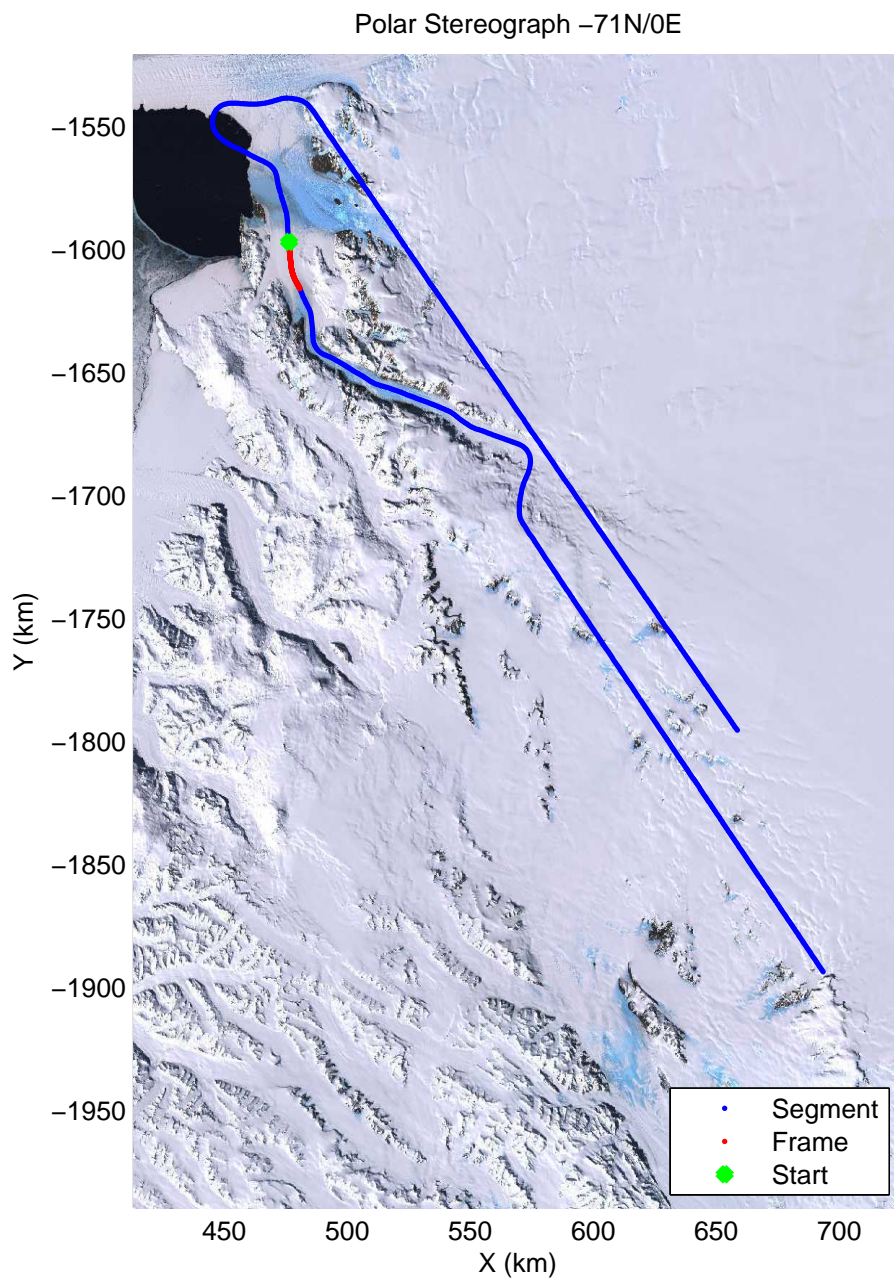

accum2 2013\_Antarctica\_P3: "Victoria 01" 20131120\_06\_019: 01:38:58.1 to 01:41:26.5 GPS

accum2 2013\_Antarctica\_P3: "Victoria 01" 20131120\_06\_020: 01:41:26.6 to 01:43:51.6 GPS

accum2 2013\_Antarctica\_P3: "Victoria 01" 20131120\_06\_021: 01:43:51.8 to 01:46:16.8 GPS