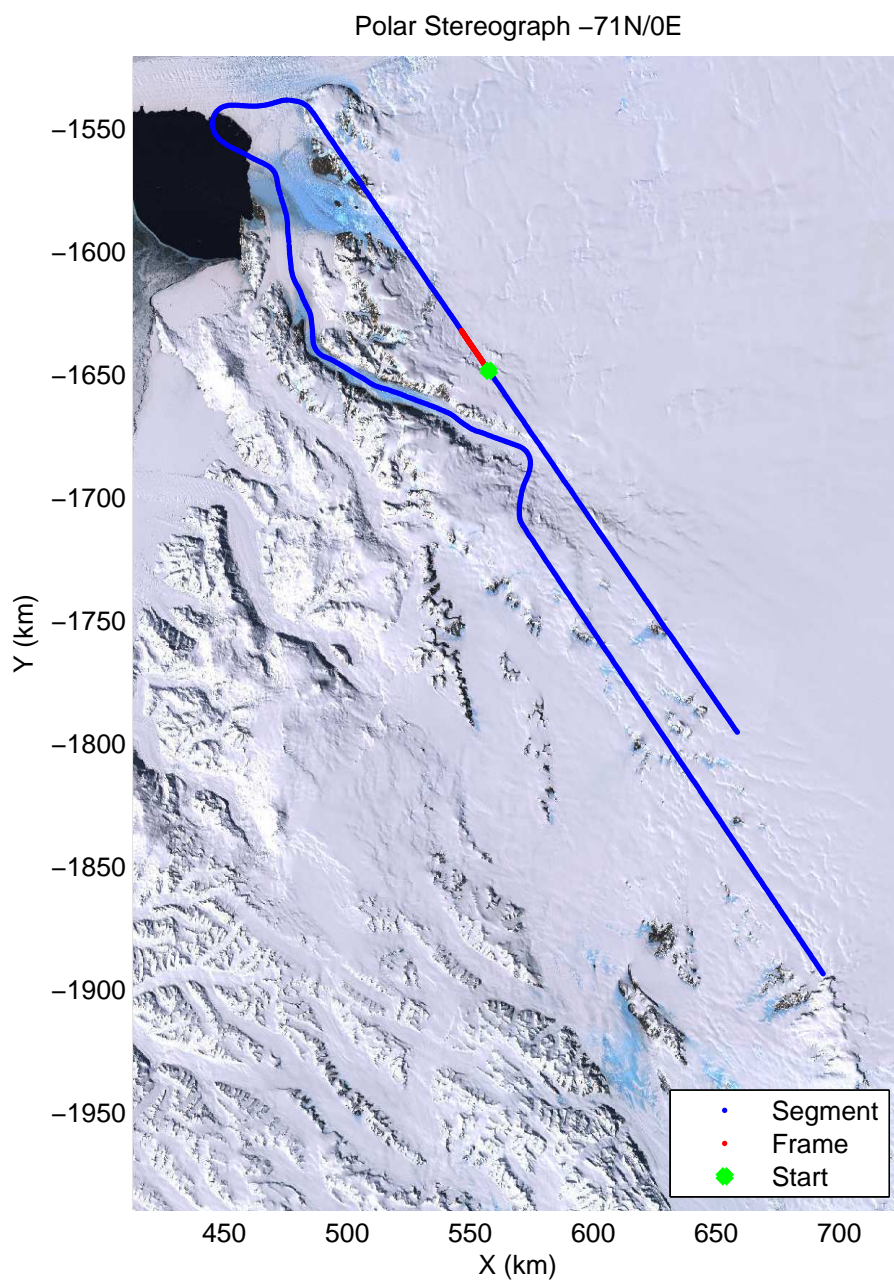

accum2 2013\_Antarctica\_P3: "Victoria 01" 20131120\_06\_007: 01:10:20.6 to 01:12:41.5 GPS

accum2 2013\_Antarctica\_P3: "Victoria 01" 20131120\_06\_008: 01:12:41.7 to 01:15:08.2 GPS

accum2 2013\_Antarctica\_P3: "Victoria 01" 20131120\_06\_009: 01:15:08.5 to 01:17:31.7 GPS