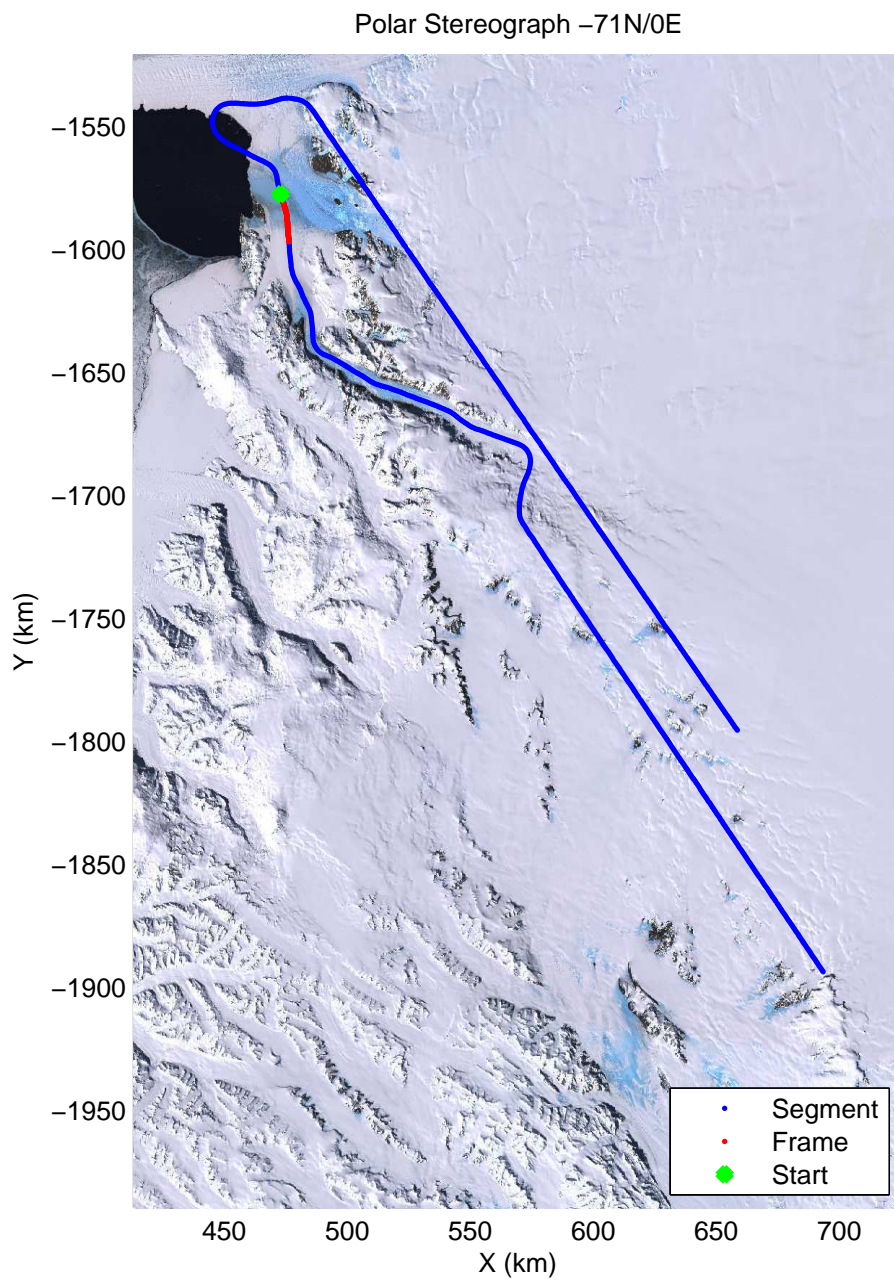

accum2 2013\_Antarctica\_P3: "Victoria 01" 20131120\_06\_019: 01:38:58.1 to 01:41:26.5 GPS

accum2 2013\_Antarctica\_P3: "Victoria 01" 20131120\_06\_020: 01:41:26.6 to 01:43:51.6 GPS

accum2 2013\_Antarctica\_P3: "Victoria 01" 20131120\_06\_021: 01:43:51.8 to 01:46:16.8 GPS