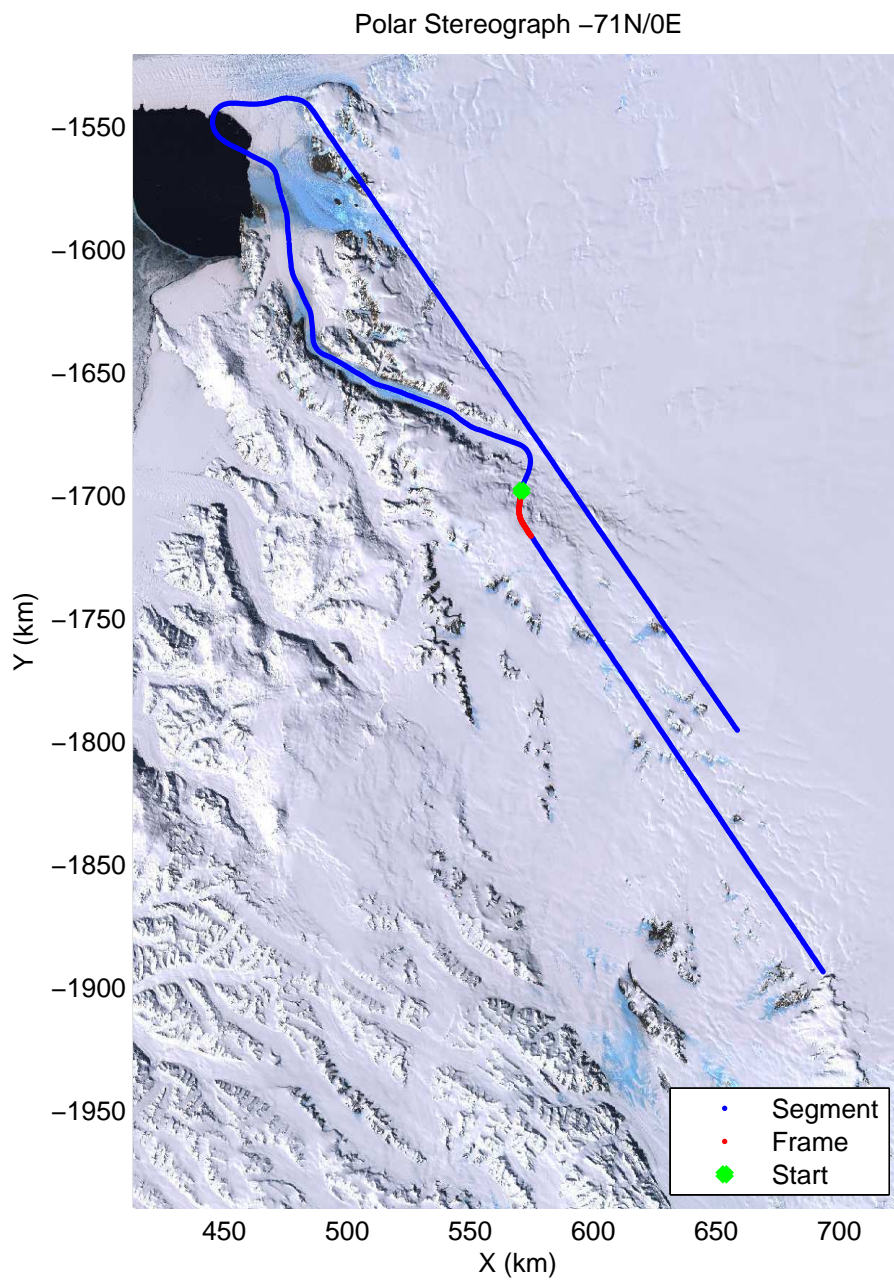

accum2 2013\_Antarctica\_P3: "Victoria 01" 20131120\_06\_028: 02:00:35.2 to 02:02:57.4 GPS

accum2 2013\_Antarctica\_P3: "Victoria 01" 20131120\_06\_029: 02:02:57.6 to 02:05:21.8 GPS

accum2 2013\_Antarctica\_P3: "Victoria 01" 20131120\_06\_030: 02:05:22.0 to 02:07:51.7 GPS