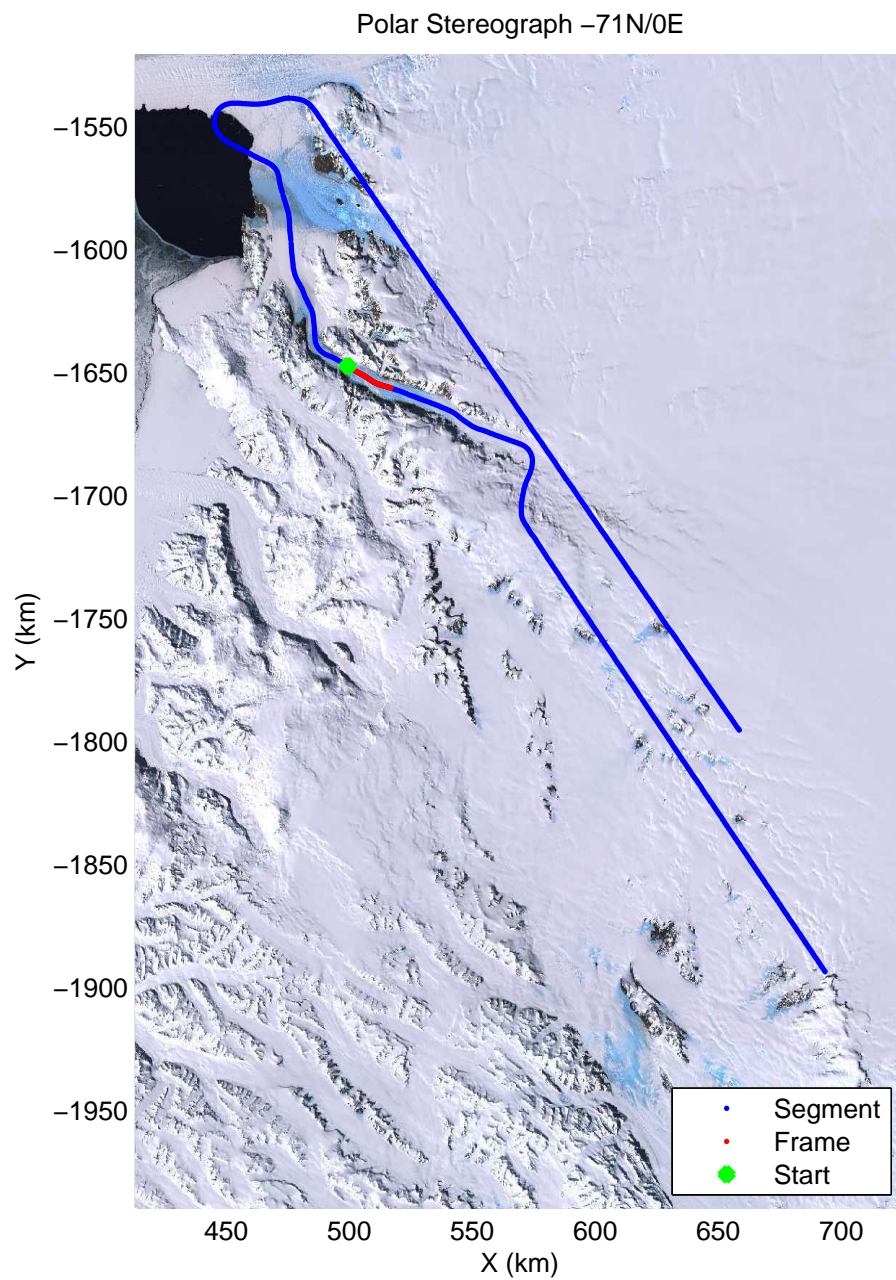

accum2 2013\_Antarctica\_P3: "Victoria 01" 20131120\_06\_022: 01:46:17.0 to 01:48:42.4 GPS

accum2 2013\_Antarctica\_P3: "Victoria 01" 20131120\_06\_023: 01:48:42.6 to 01:51:07.4 GPS

accum2 2013\_Antarctica\_P3: "Victoria 01" 20131120\_06\_024: 01:51:07.6 to 01:53:29.7 GPS