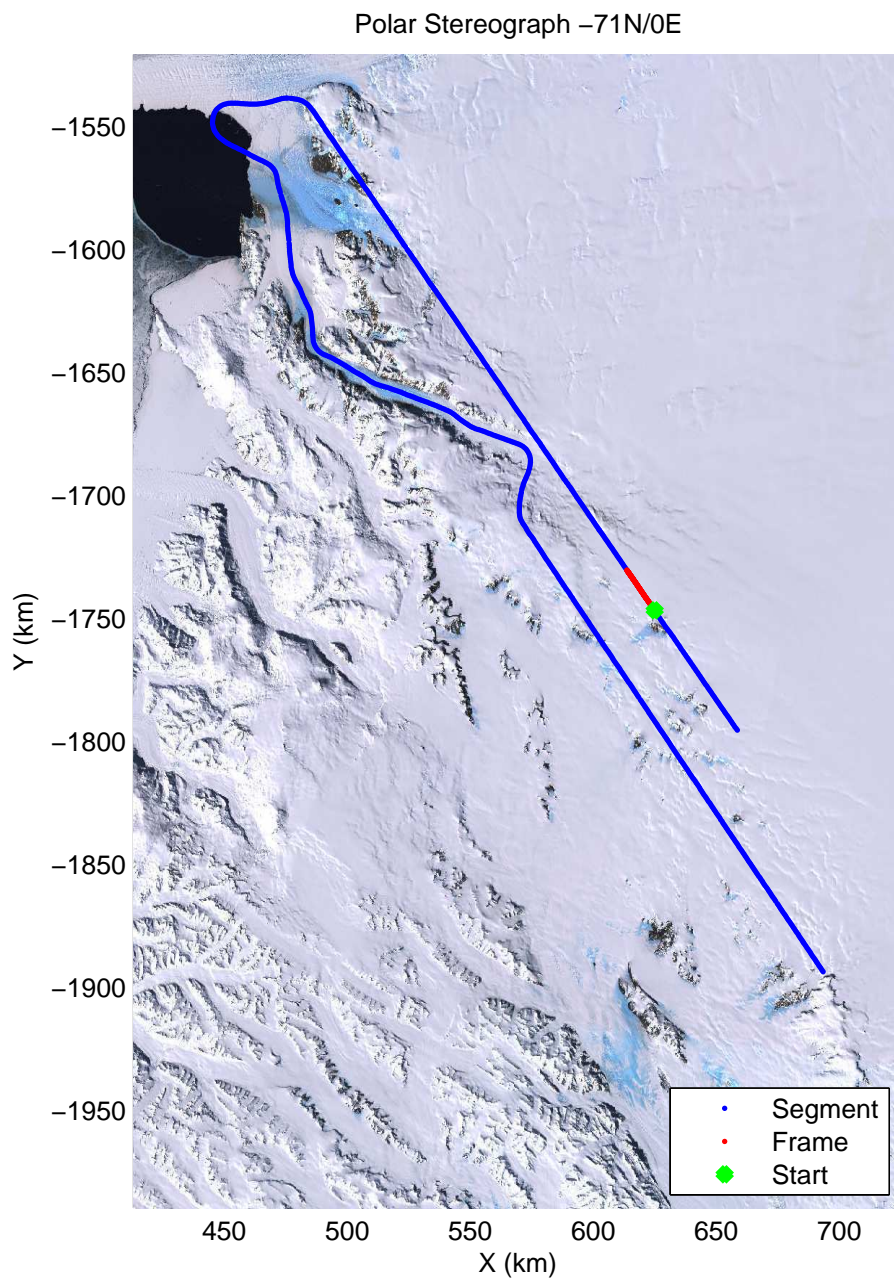

accum2 2013\_Antarctica\_P3: "Victoria 01" 20131120\_06\_001: 00:56:20.6 to 00:58:44.1 GPS

accum2 2013\_Antarctica\_P3: "Victoria 01" 20131120\_06\_002: 00:58:44.2 to 01:00:59.8 GPS

accum2 2013\_Antarctica\_P3: "Victoria 01" 20131120\_06\_003: 01:00:60.0 to 01:03:19.1 GPS