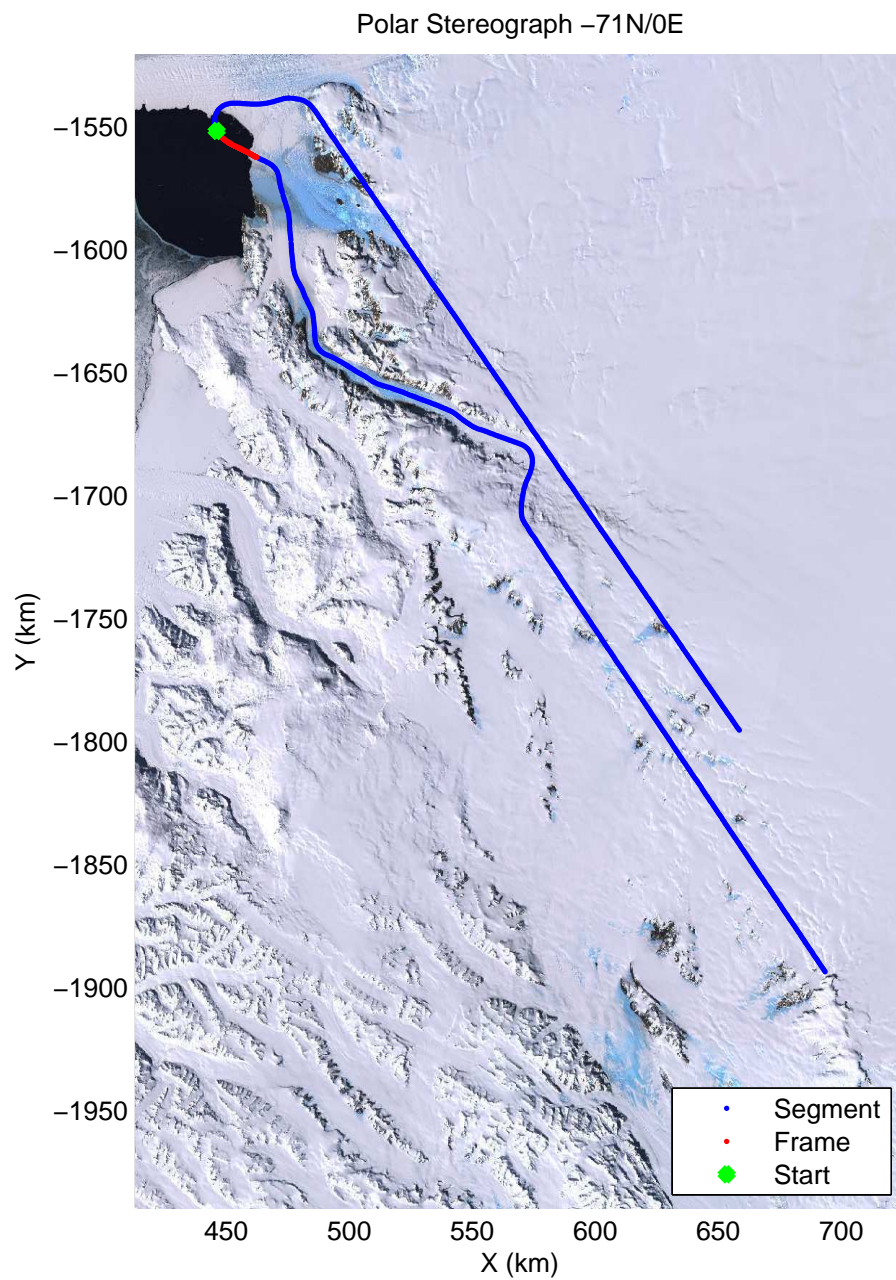

accum2 2013\_Antarctica\_P3: "Victoria 01" 20131120\_06\_016: 01:31:43.2 to 01:34:07.3 GPS

accum2 2013\_Antarctica\_P3: "Victoria 01" 20131120\_06\_017: 01:34:07.5 to 01:36:31.9 GPS

accum2 2013\_Antarctica\_P3: "Victoria 01" 20131120\_06\_018: 01:36:32.1 to 01:38:57.9 GPS