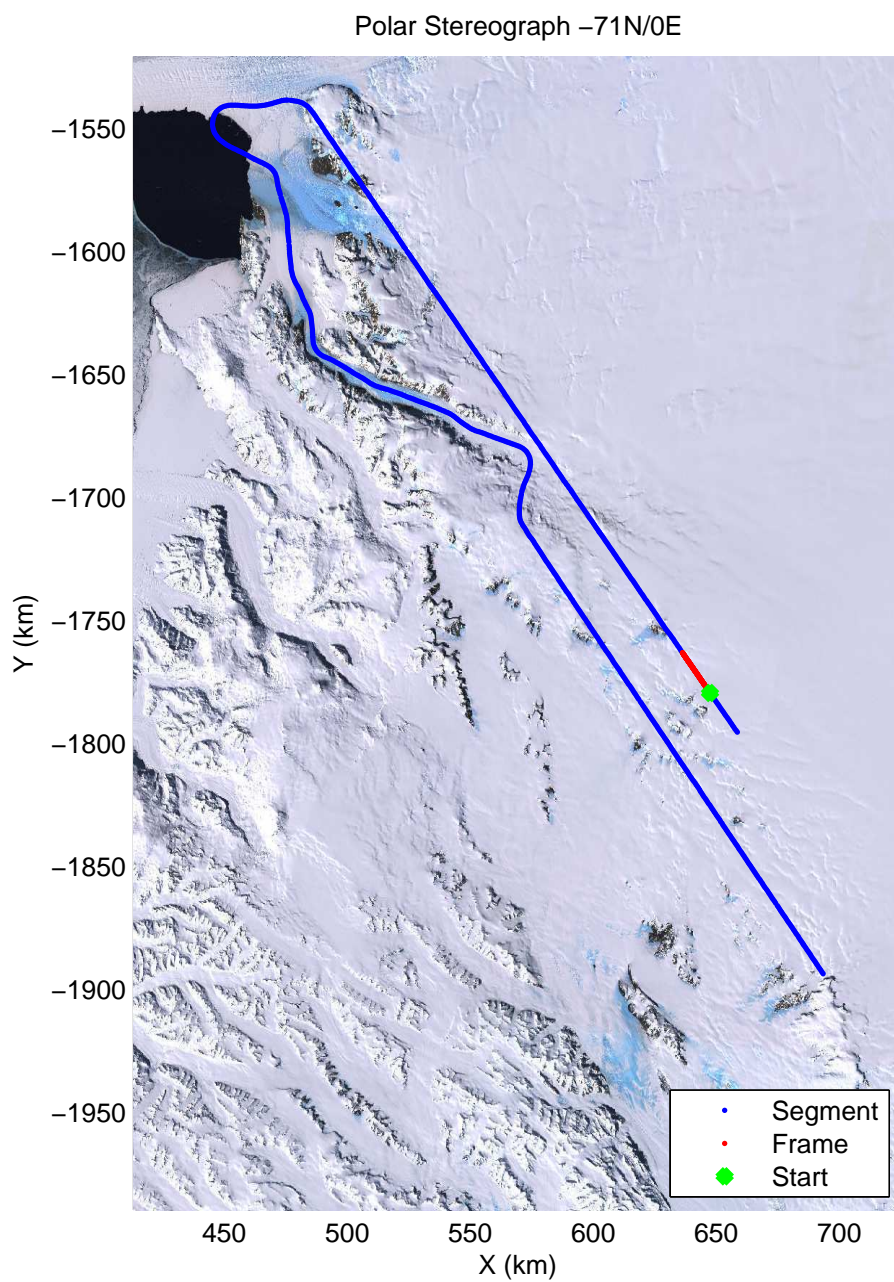

accum2 2013\_Antarctica\_P3: "Victoria 01" 20131120\_06\_001: 00:56:20.6 to 00:58:44.1 GPS

accum2 2013\_Antarctica\_P3: "Victoria 01" 20131120\_06\_002: 00:58:44.2 to 01:00:59.8 GPS

accum2 2013\_Antarctica\_P3: "Victoria 01" 20131120\_06\_003: 01:00:60.0 to 01:03:19.1 GPS