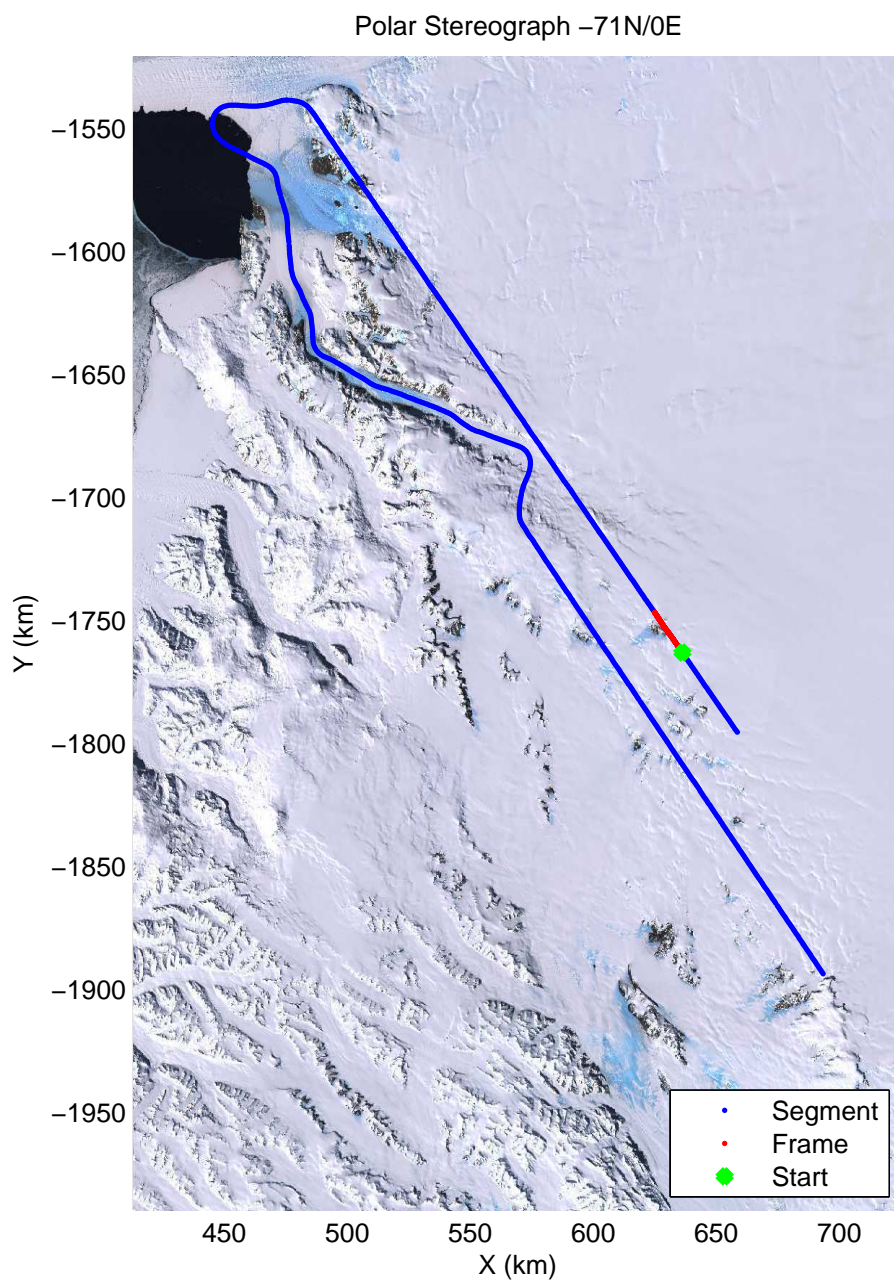

accum2 2013\_Antarctica\_P3: "Victoria 01" 20131120\_06\_001: 00:56:20.6 to 00:58:44.1 GPS

accum2 2013\_Antarctica\_P3: "Victoria 01" 20131120\_06\_002: 00:58:44.2 to 01:00:59.8 GPS

accum2 2013\_Antarctica\_P3: "Victoria 01" 20131120\_06\_003: 01:00:60.0 to 01:03:19.1 GPS