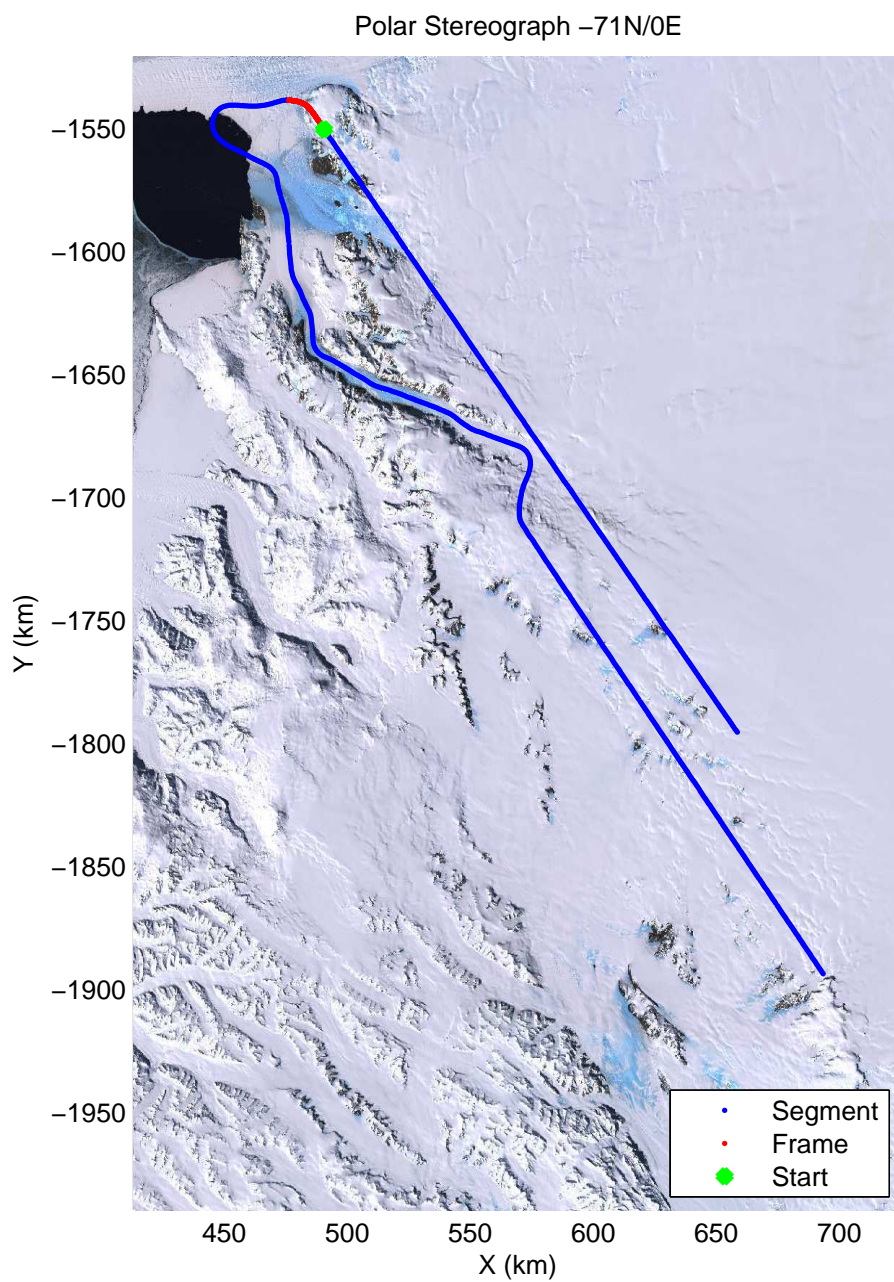

accum2 2013\_Antarctica\_P3: "Victoria 01" 20131120\_06\_013: 01:24:33.8 to 01:26:56.6 GPS

accum2 2013\_Antarctica\_P3: "Victoria 01" 20131120\_06\_014: 01:26:56.8 to 01:29:18.8 GPS

accum2 2013\_Antarctica\_P3: "Victoria 01" 20131120\_06\_015: 01:29:18.9 to 01:31:43.0 GPS