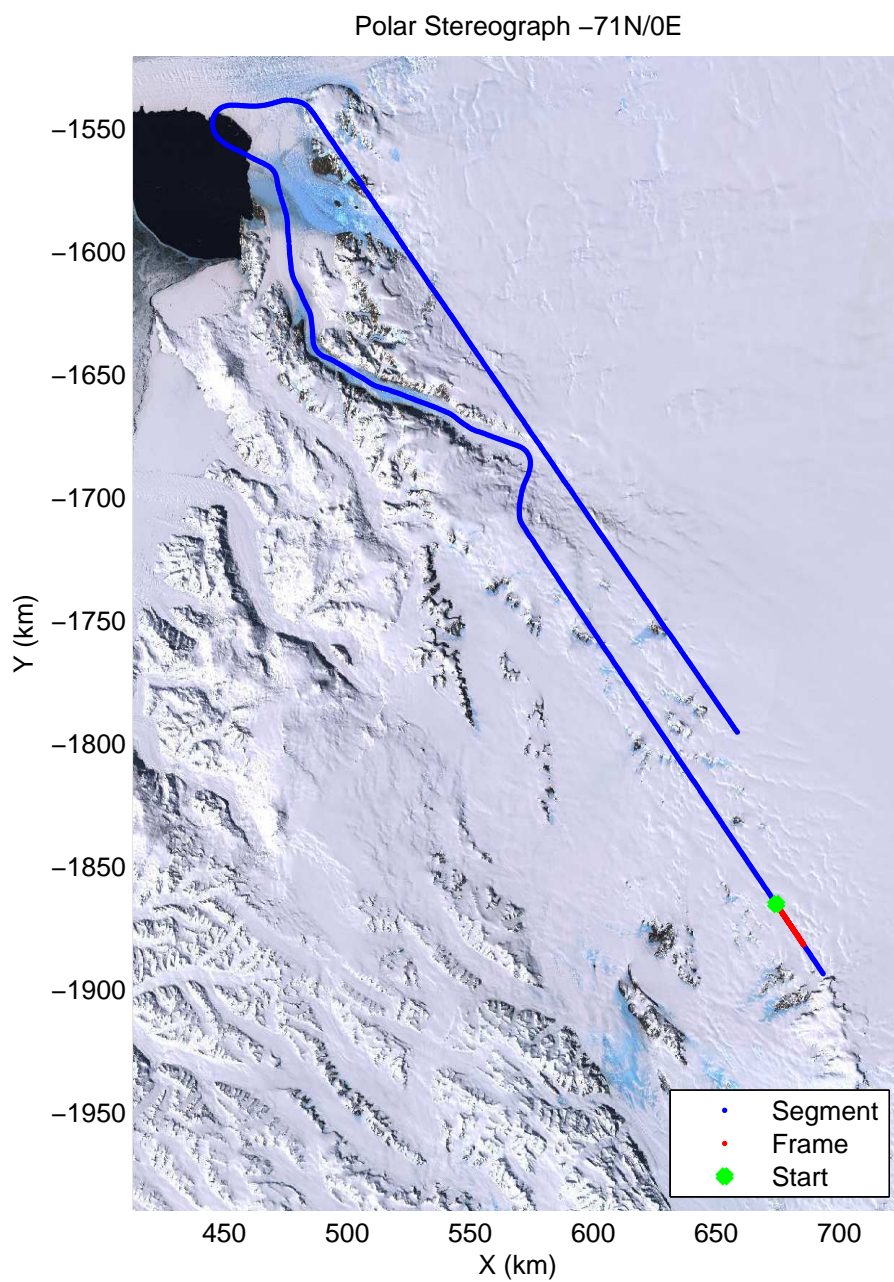

accum2 2013\_Antarctica\_P3: "Victoria 01" 20131120\_06\_037: 02:22:10.7 to 02:24:33.0 GPS

accum2 2013\_Antarctica\_P3: "Victoria 01" 20131120\_06\_038: 02:24:33.1 to 02:26:56.6 GPS

accum2 2013\_Antarctica\_P3: "Victoria 01" 20131120\_06\_039: 02:26:56.8 to 02:29:18.1 GPS