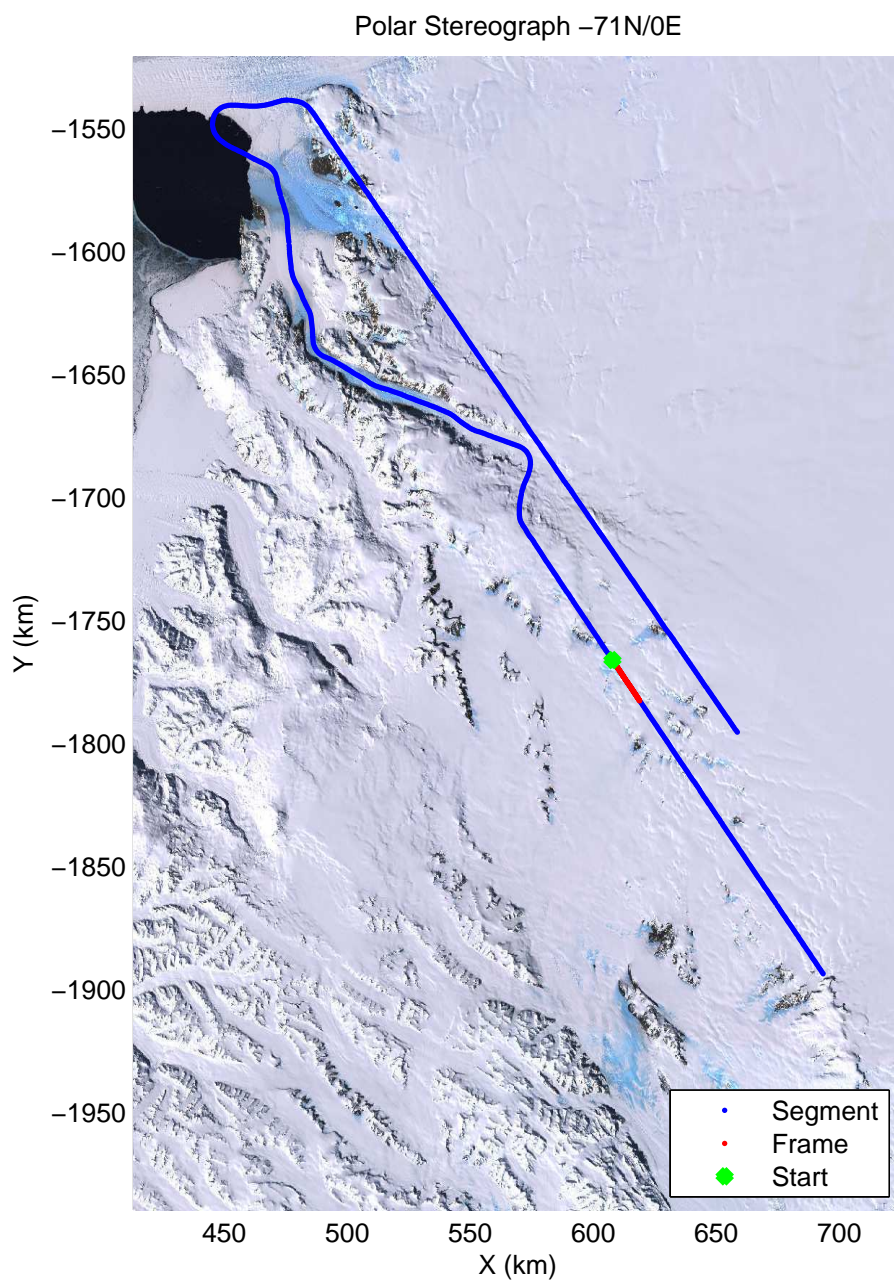

accum2 2013\_Antarctica\_P3: "Victoria 01" 20131120\_06\_031: 02:07:51.8 to 02:10:13.2 GPS

accum2 2013\_Antarctica\_P3: "Victoria 01" 20131120\_06\_032: 02:10:13.3 to 02:12:35.9 GPS

accum2 2013\_Antarctica\_P3: "Victoria 01" 20131120\_06\_033: 02:12:36.1 to 02:14:58.4 GPS