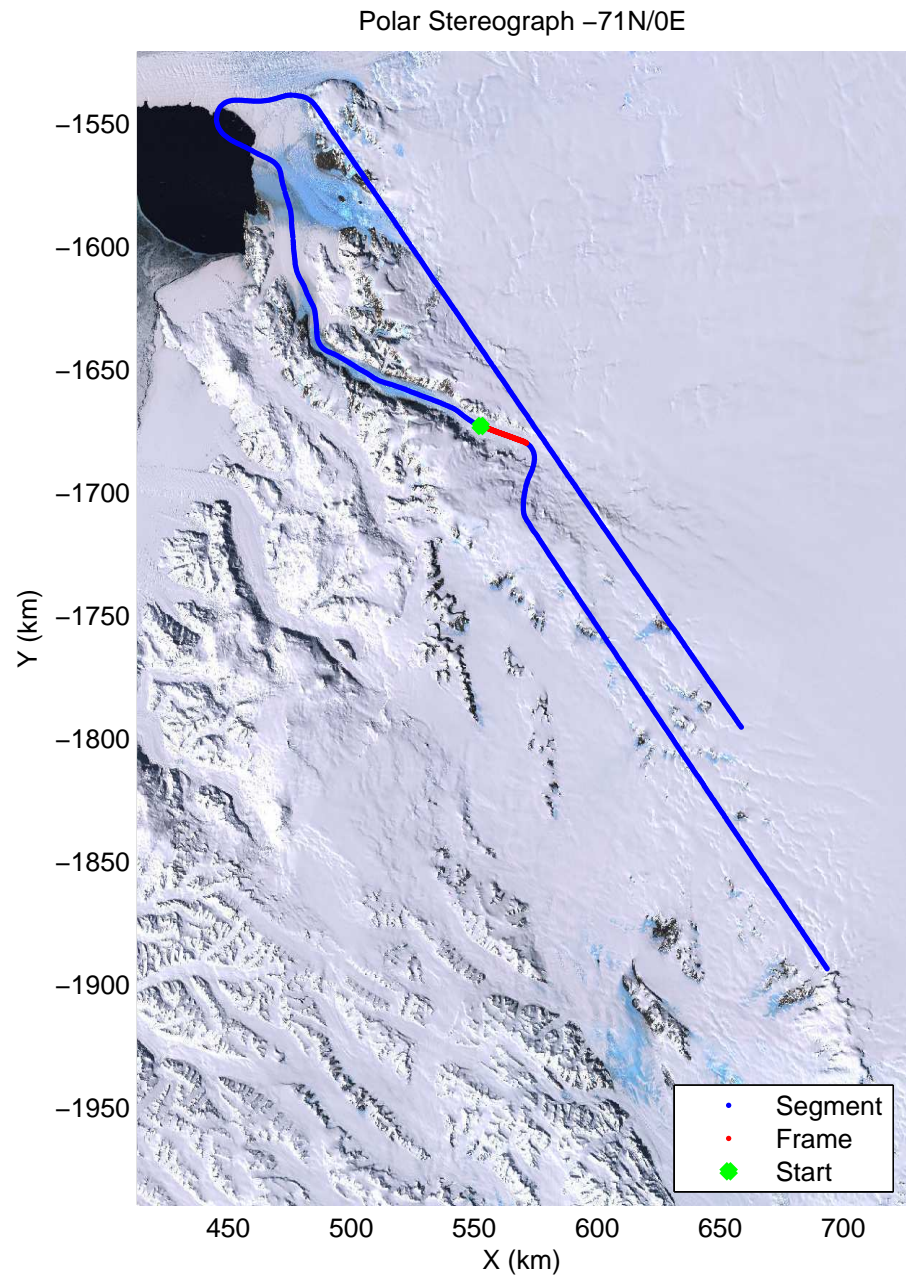

accum2 2013\_Antarctica\_P3: "Victoria 01" 20131120\_06\_025: 01:53:29.9 to 01:55:50.2 GPS

accum2 2013\_Antarctica\_P3: "Victoria 01" 20131120\_06\_026: 01:55:50.4 to 01:58:11.1 GPS

accum2 2013\_Antarctica\_P3: "Victoria 01" 20131120\_06\_027: 01:58:11.3 to 02:00:35.0 GPS