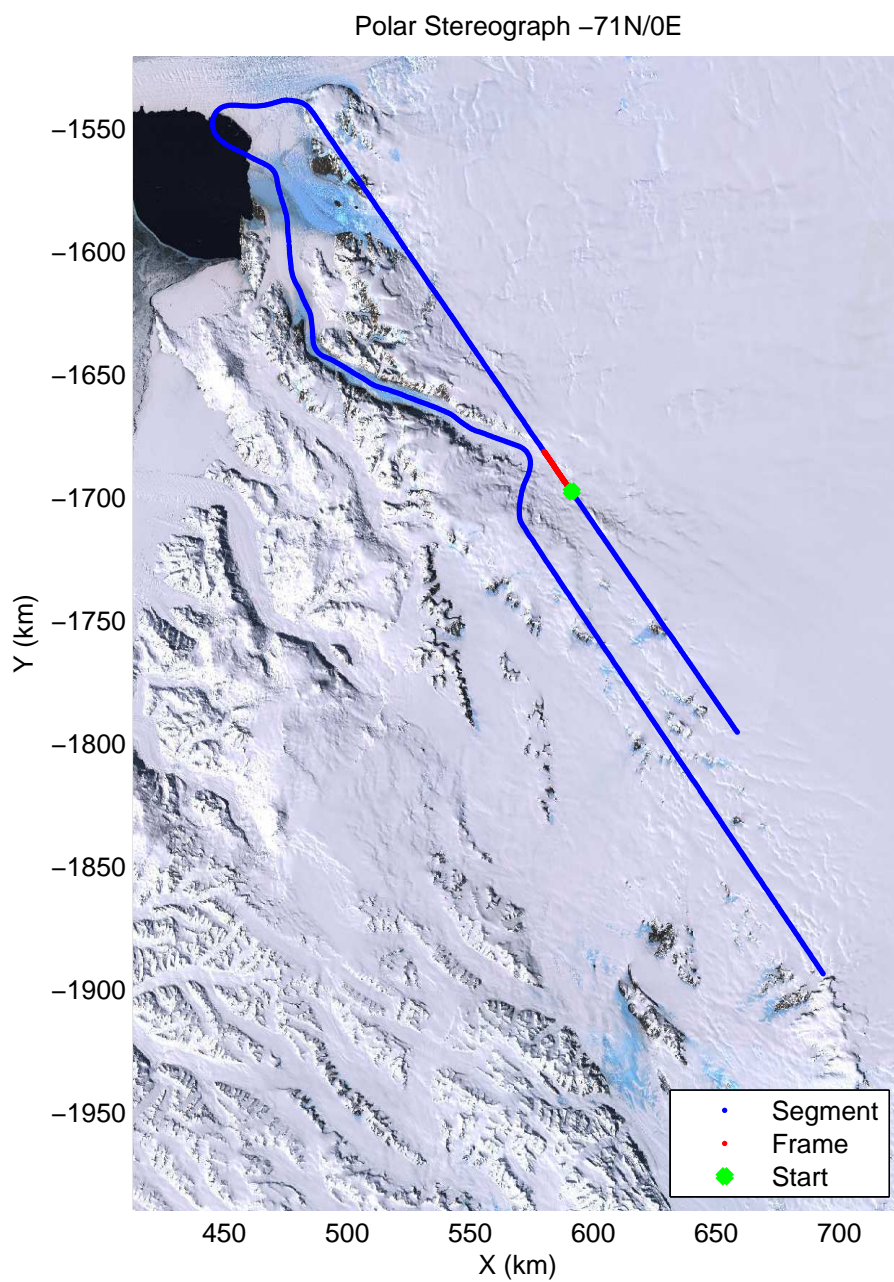

accum2 2013\_Antarctica\_P3: "Victoria 01" 20131120\_06\_004: 01:03:19.3 to 01:05:39.7 GPS

accum2 2013\_Antarctica\_P3: "Victoria 01" 20131120\_06\_005: 01:05:39.9 to 01:08:04.9 GPS

accum2 2013\_Antarctica\_P3: "Victoria 01" 20131120\_06\_006: 01:08:05.1 to 01:10:20.4 GPS