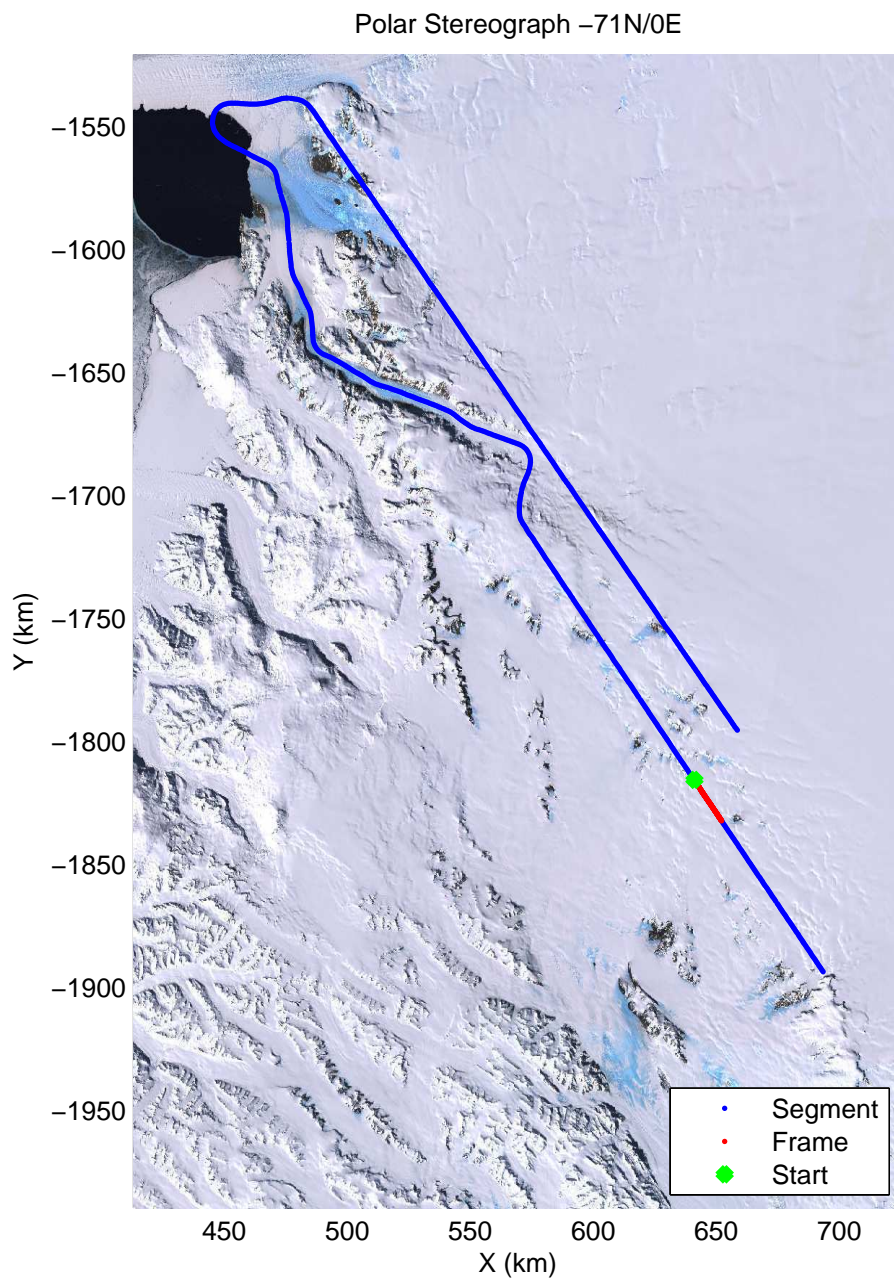

accum2 2013\_Antarctica\_P3: "Victoria 01" 20131120\_06\_034: 02:14:58.5 to 02:17:21.3 GPS

accum2 2013\_Antarctica\_P3: "Victoria 01" 20131120\_06\_035: 02:17:21.6 to 02:19:46.6 GPS

accum2 2013\_Antarctica\_P3: "Victoria 01" 20131120\_06\_036: 02:19:46.8 to 02:22:10.5 GPS