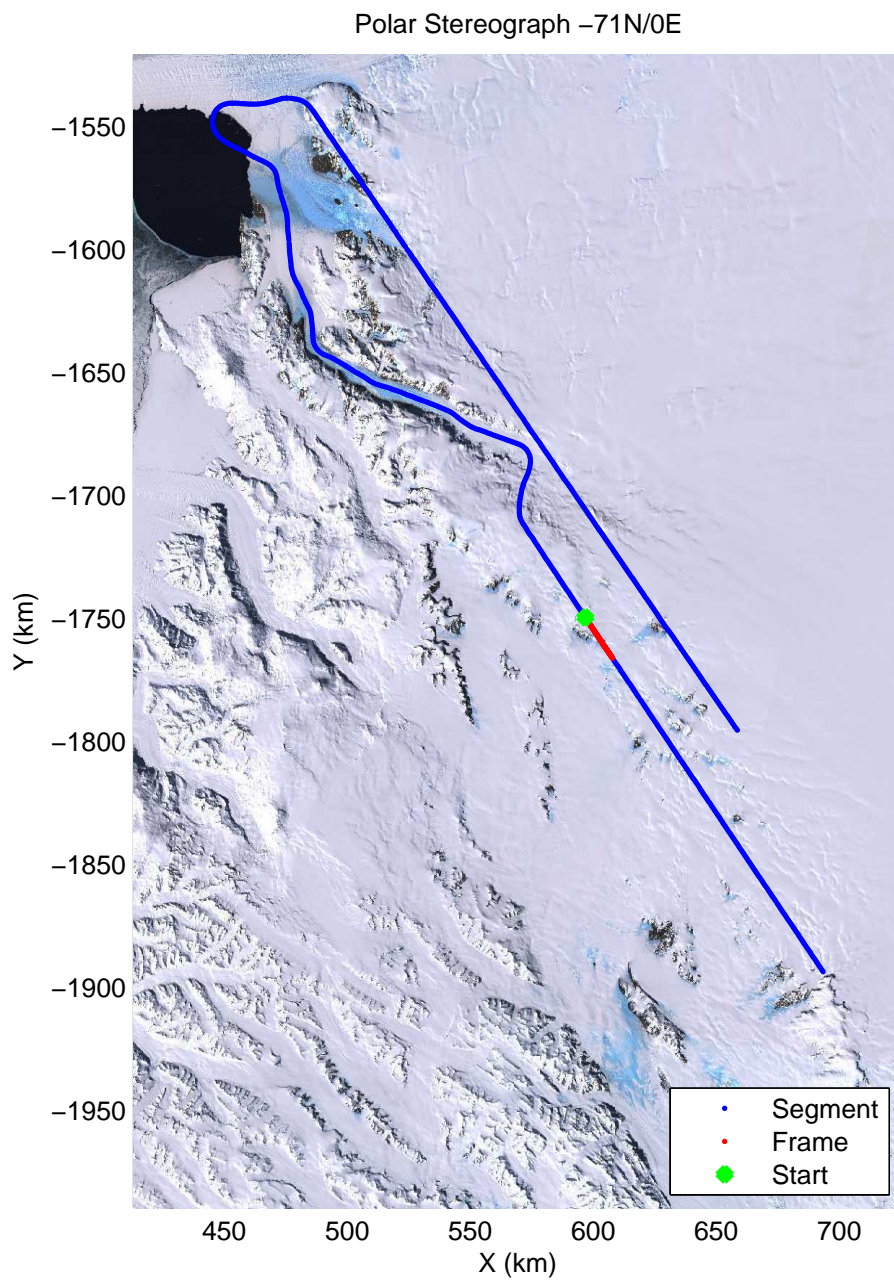

accum2 2013\_Antarctica\_P3: "Victoria 01" 20131120\_06\_031: 02:07:51.8 to 02:10:13.2 GPS

accum2 2013\_Antarctica\_P3: "Victoria 01" 20131120\_06\_032: 02:10:13.3 to 02:12:35.9 GPS

accum2 2013\_Antarctica\_P3: "Victoria 01" 20131120\_06\_033: 02:12:36.1 to 02:14:58.4 GPS