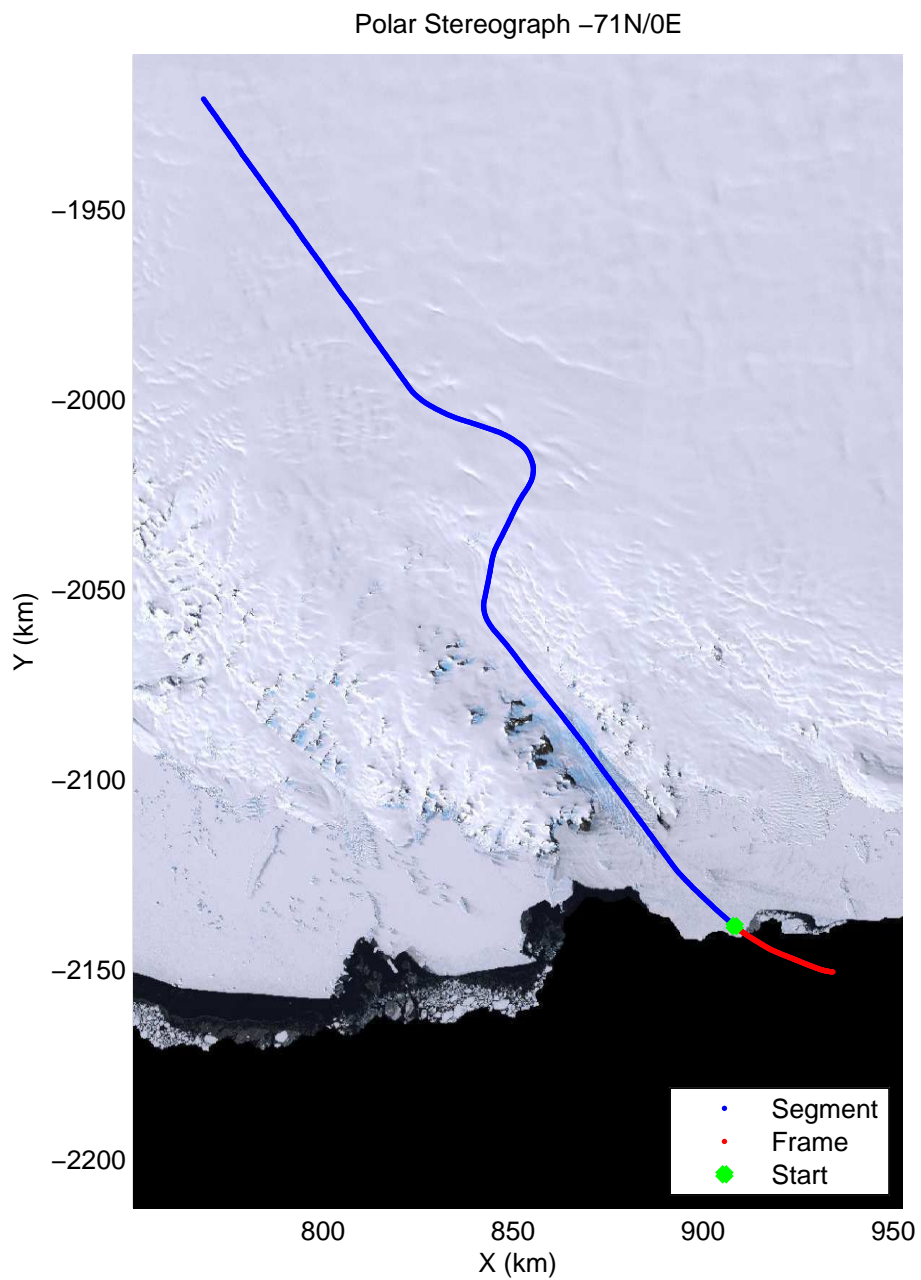

accum2 2013\_Antarctica\_P3: "Victoria 01" 20131120\_04\_013: -1:50:57.1 to -1:53:23.2 GPS

accum2 2013\_Antarctica\_P3: "Victoria 01" 20131120\_04\_014: -1:53:23.4 to -1:55:45.9 GPS

accum2 2013\_Antarctica\_P3: "Victoria 01" 20131120\_04\_015: -1:55:46.0 to -1:59:10.5 GPS