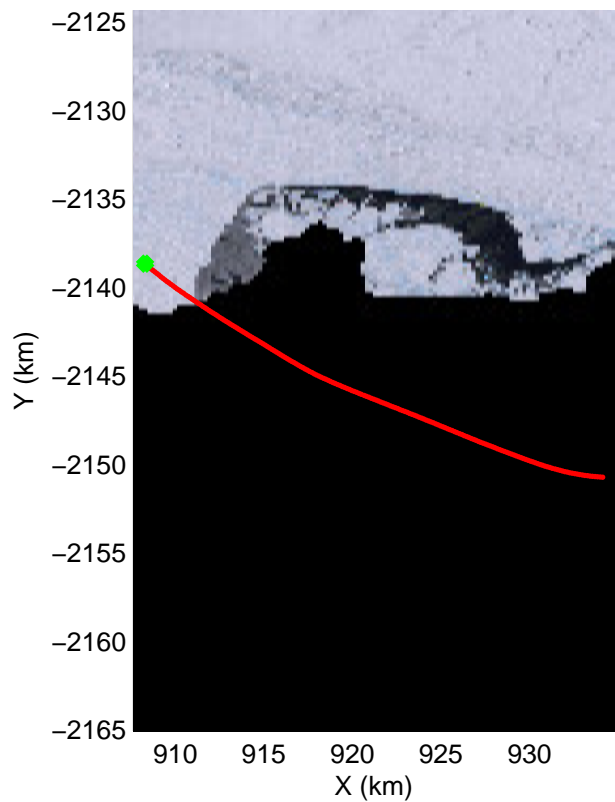

accum2 2013\_Antarctica\_P3: "Victoria 01" 20131120\_04\_010: -1:43:43.9 to -1:46:07.1 GPS

accum2 2013\_Antarctica\_P3: "Victoria 01" 20131120\_04\_011: -1:46:07.2 to -1:48:32.4 GPS

accum2 2013\_Antarctica\_P3: "Victoria 01" 20131120\_04\_012: -1:48:32.6 to -1:50:56.9 GPS

accum2 2013\_Antarctica\_P3: "Victoria 01" 20131120\_04\_013: -1:50:57.1 to -1:53:23.2 GPS

accum2 2013\_Antarctica\_P3: "Victoria 01" 20131120\_04\_014: -1:53:23.4 to -1:55:45.9 GPS

accum2 2013\_Antarctica\_P3: "Victoria 01" 20131120\_04\_015: -1:55:46.0 to -1:59:10.5 GPS