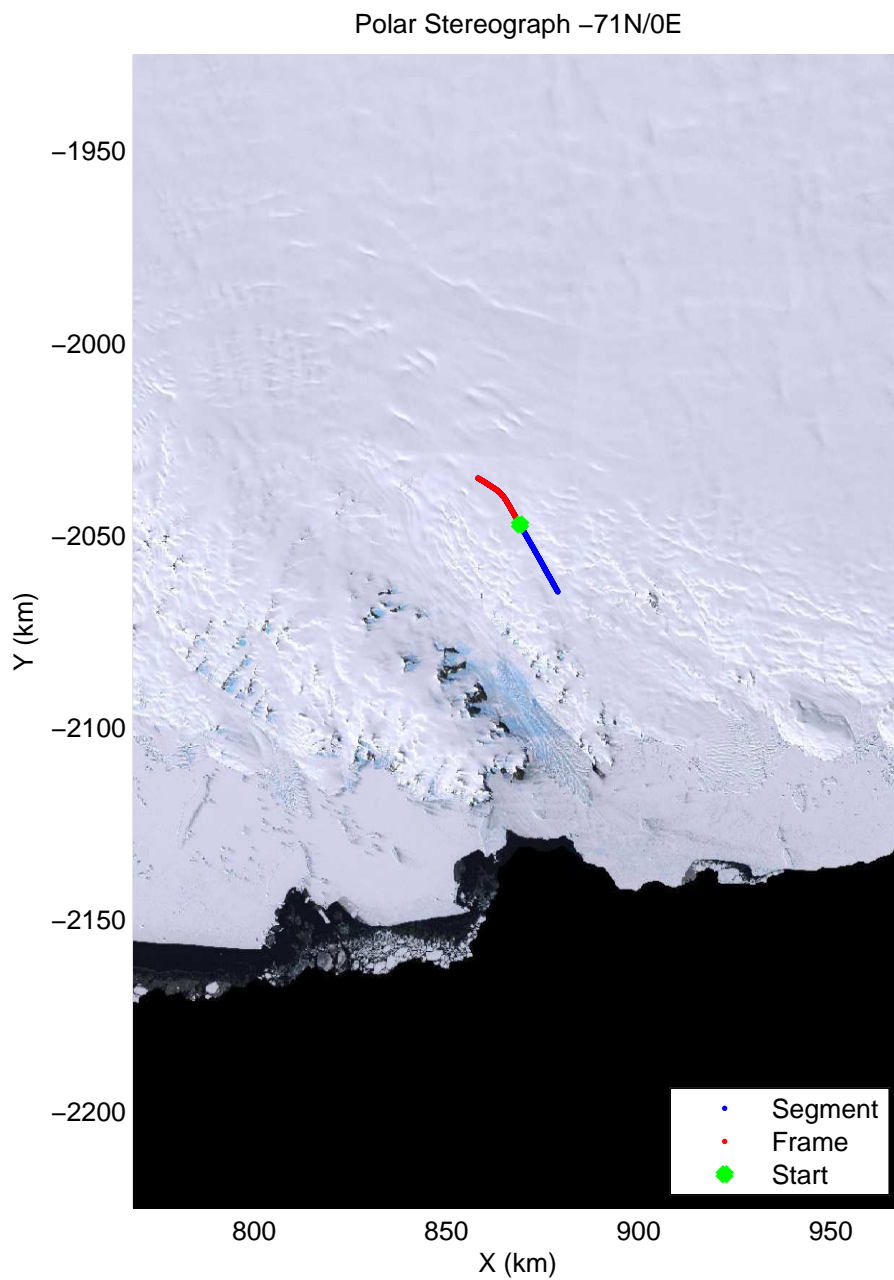

accum2 2013_Antarctica_P3: "Victoria 01" 20131120_03_001: 00:14:18.9 to 00:16:41.4 GPS

accum2 2013_Antarctica_P3: "Victoria 01" 20131120_03_002: 00:16:41.5 to 00:18:38.7 GPS