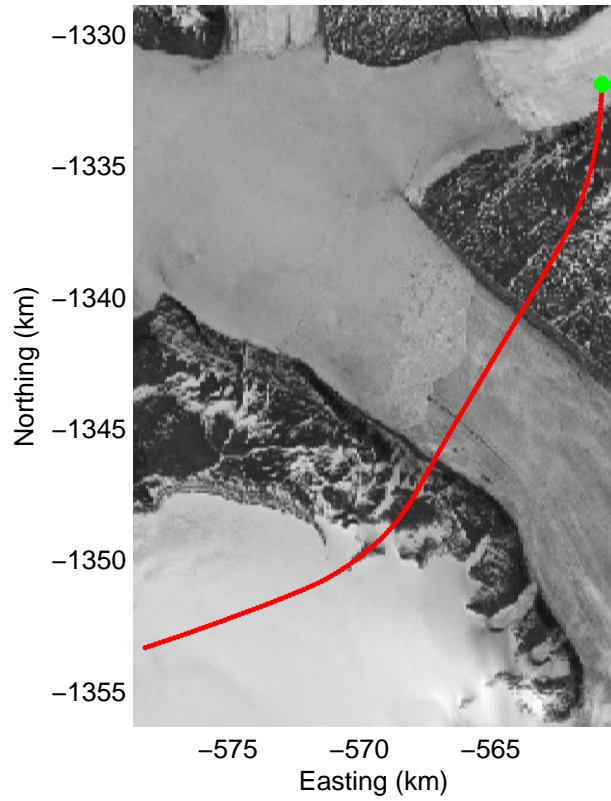

23.98 km  
77.021 N  
68.294 W

29.95 km  
76.971 N  
68.219 W

Polar Stereograph 70N/-45E

Data Frame ID: 20120510\_01\_098

Data Frame ID: 20120510\_01\_099

Data Frame ID: 20120510\_01\_100

Polar Stereograph 70N/-45E