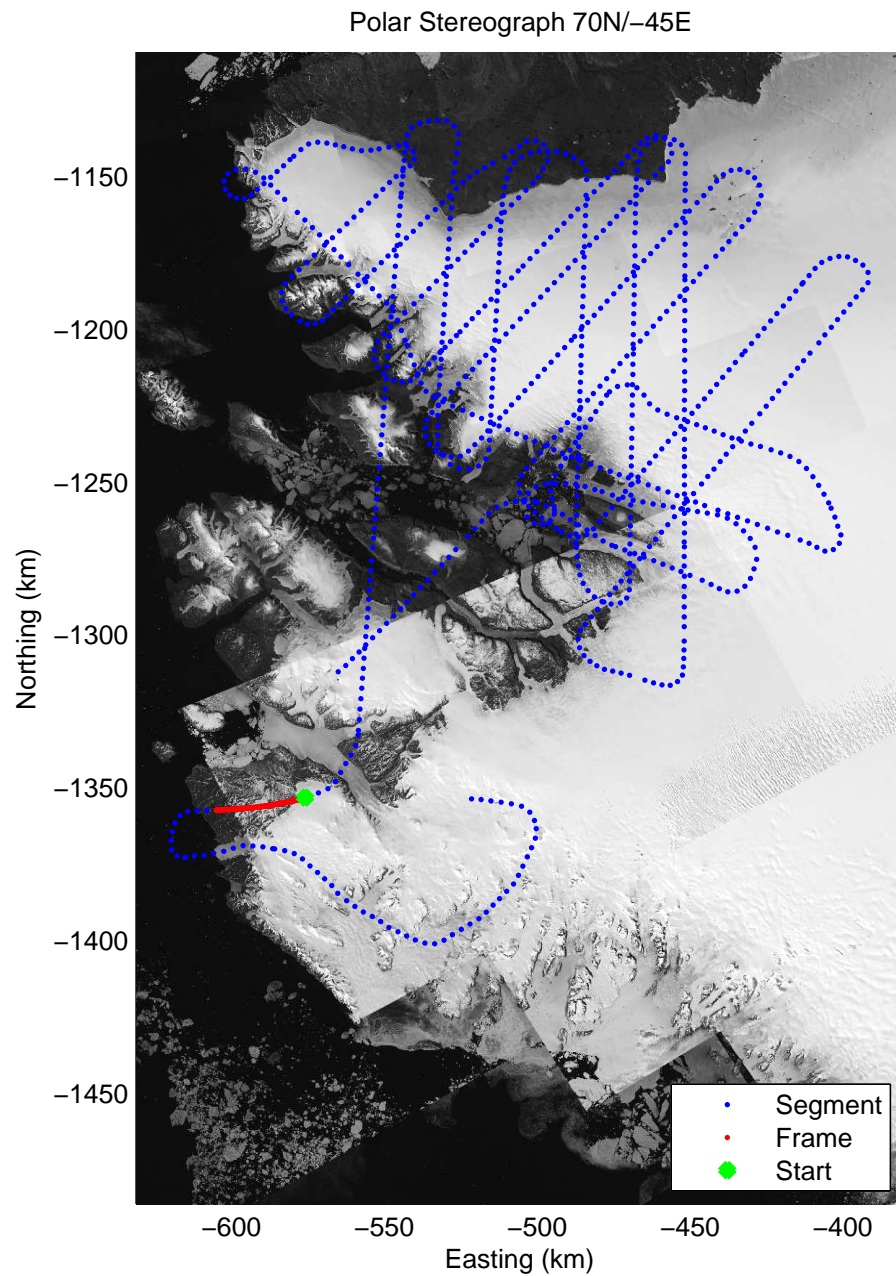

23.98 km  
77.021 N  
68.294 W

29.95 km  
76.971 N  
68.219 W

Polar Stereograph 70N/-45E

Data Frame ID: 20120510\_01\_098

Data Frame ID: 20120510\_01\_099

Data Frame ID: 20120510\_01\_100

Polar Stereograph 70N/-45E