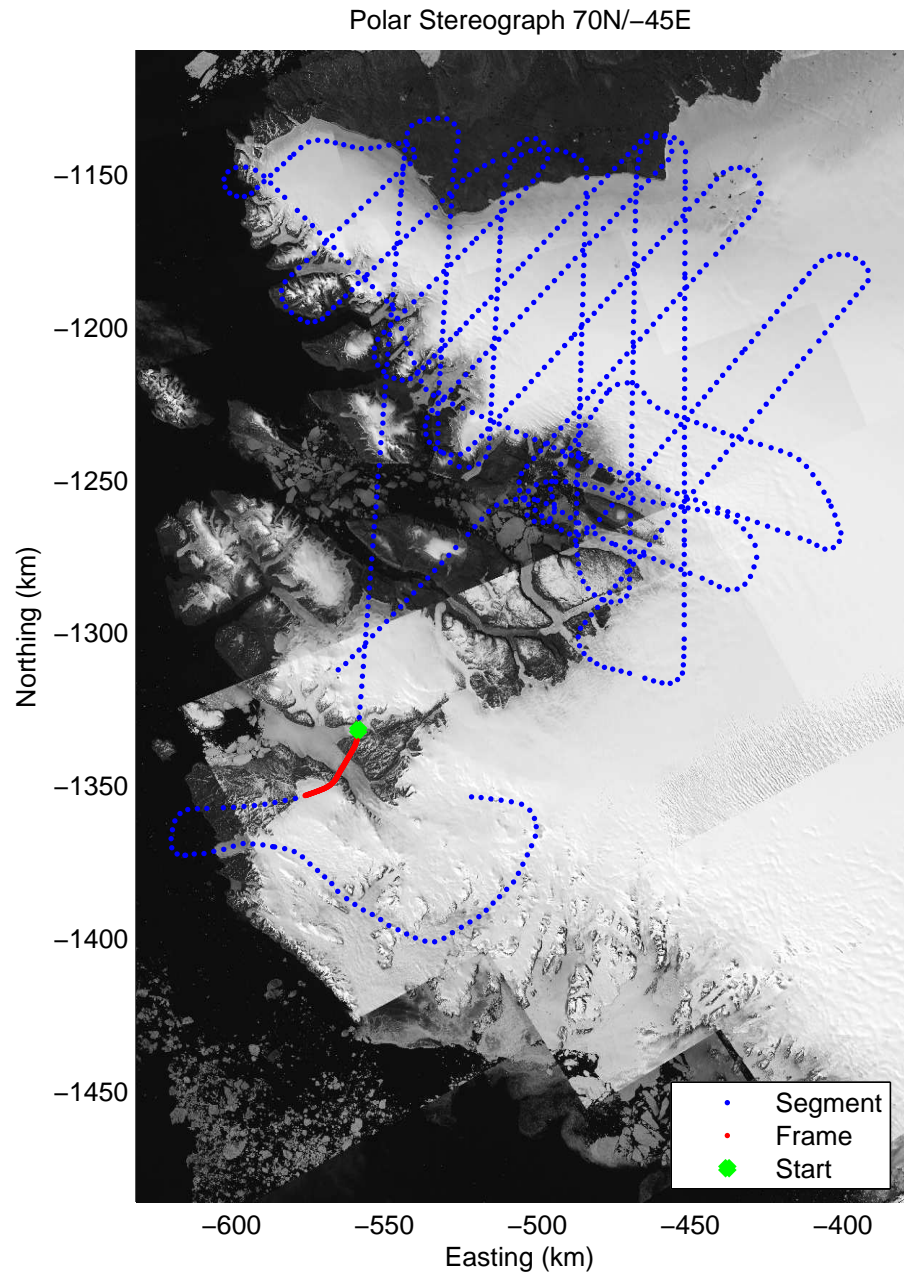

23.98 km  
77.021 N  
68.294 W

29.95 km  
76.971 N  
68.219 W

Polar Stereograph 70N/-45E

Data Frame ID: 20120510\_01\_098

Data Frame ID: 20120510\_01\_099

Data Frame ID: 20120510\_01\_100

Polar Stereograph 70N/-45E