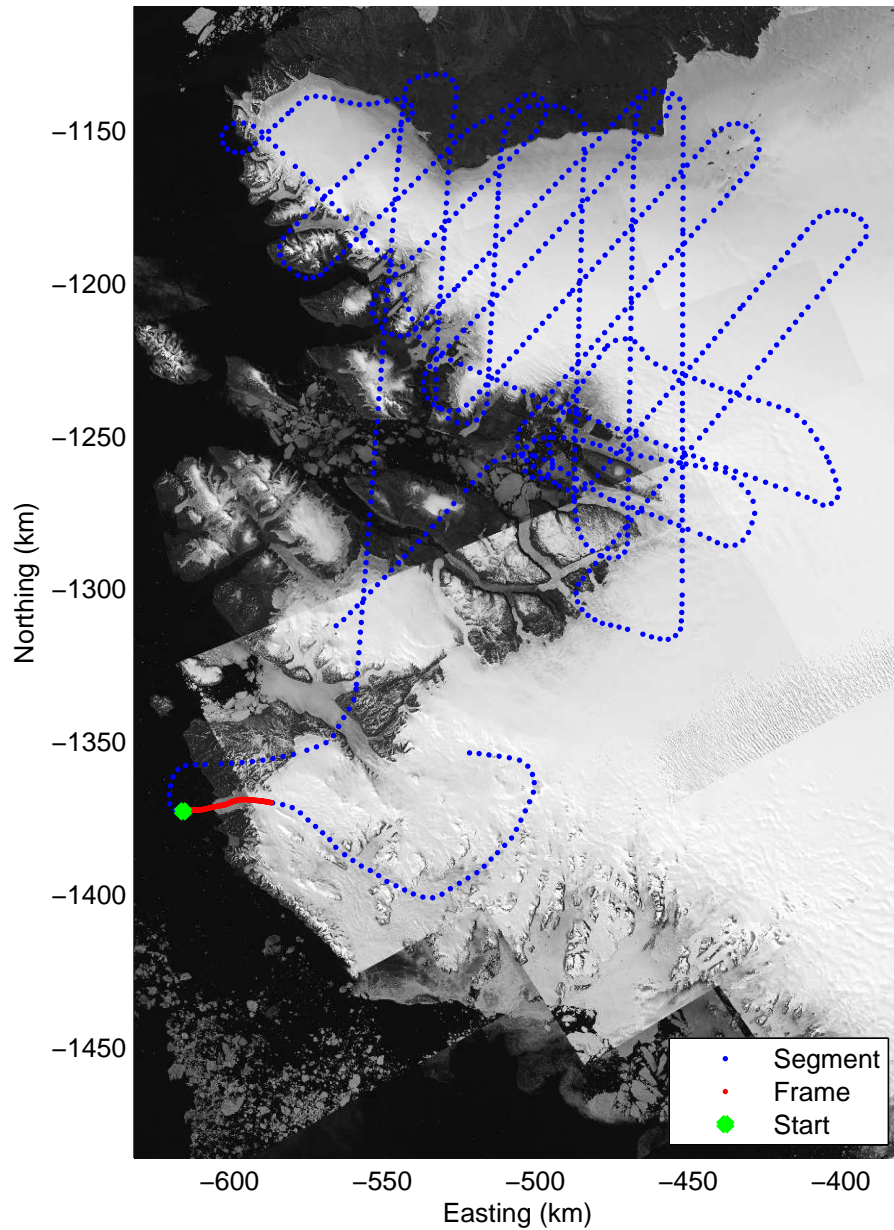

Polar Stereograph 70N/-45E