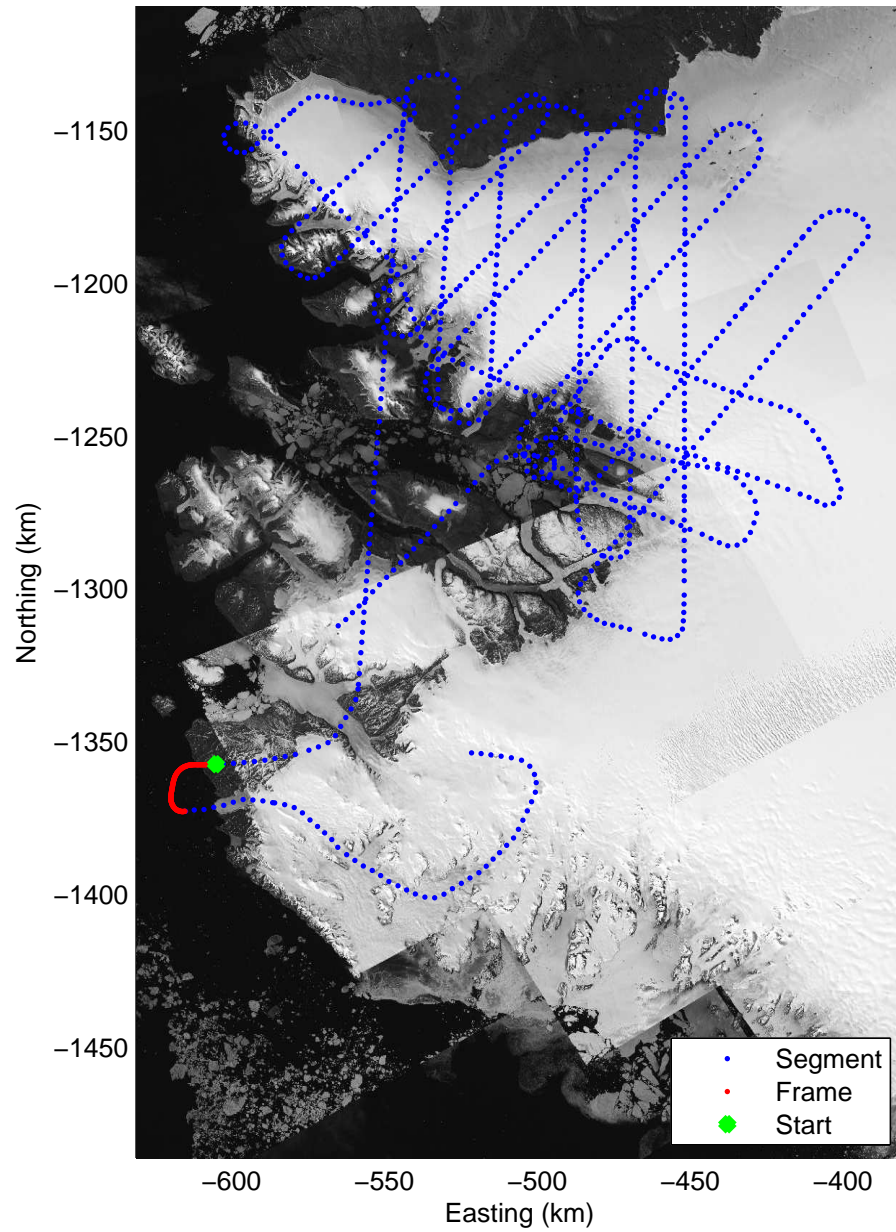

23.98 km  
77.021 N  
68.294 W

29.95 km  
76.971 N  
68.219 W

Polar Stereograph 70N/-45E

Data Frame ID: 20120510\_01\_098

Data Frame ID: 20120510\_01\_099

Data Frame ID: 20120510\_01\_100

Polar Stereograph 70N/-45E