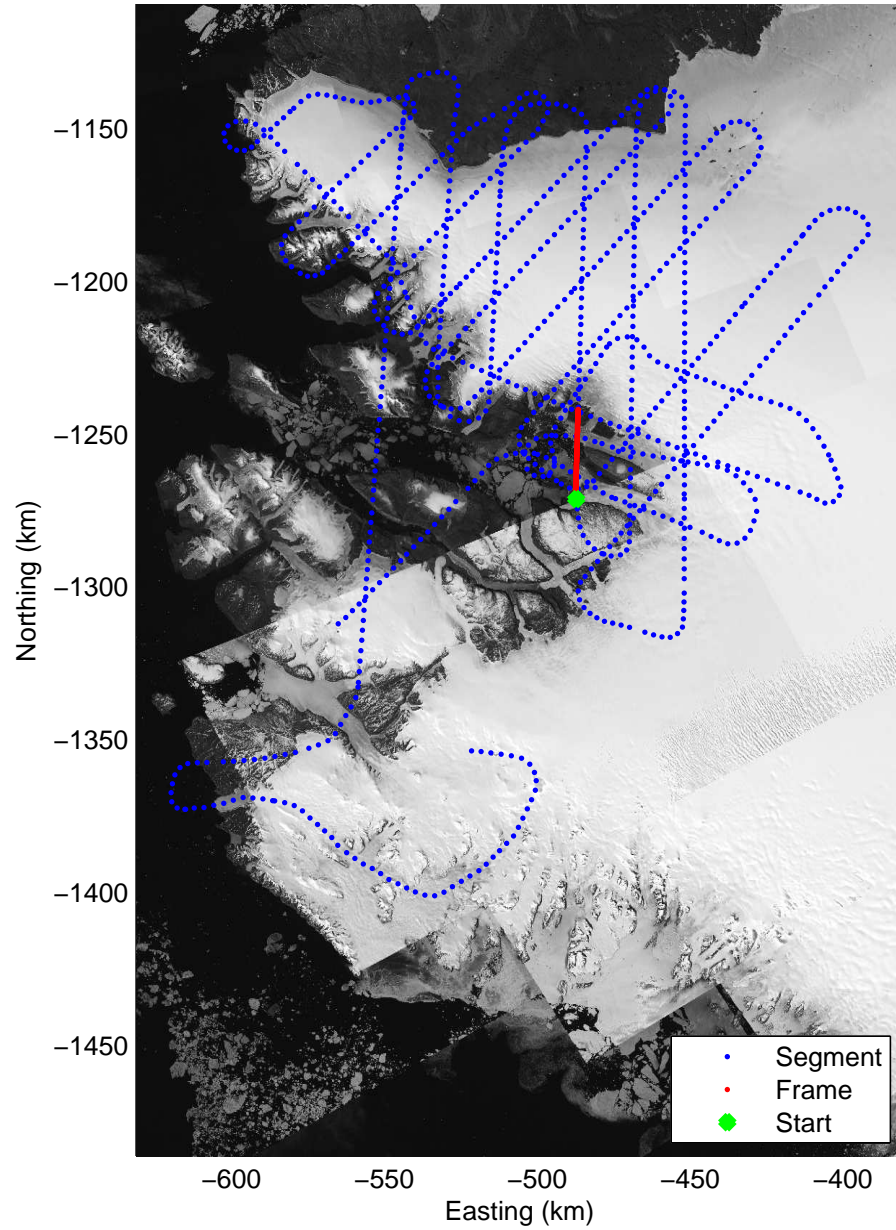

17.98 km  
77.379 N  
65.811 W

23.97 km  
77.423 N  
65.950 W

29.96 km  
77.471 N  
66.065 W

Polar Stereograph 70N/-45E

Data Frame ID: 20120510\_01\_079

0.00 km  
77.471 N  
66.066 W

6.00 km  
77.521 N  
66.157 W