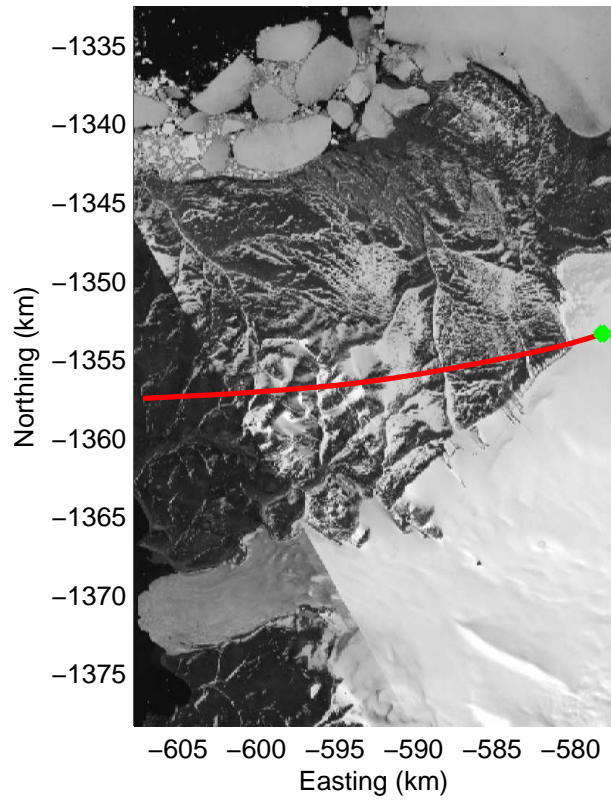

23.98 km  
77.021 N  
68.294 W

29.95 km  
76.971 N  
68.219 W

Polar Stereograph 70N/-45E

Data Frame ID: 20120510\_01\_098

Data Frame ID: 20120510\_01\_099

Data Frame ID: 20120510\_01\_100

Polar Stereograph 70N/-45E