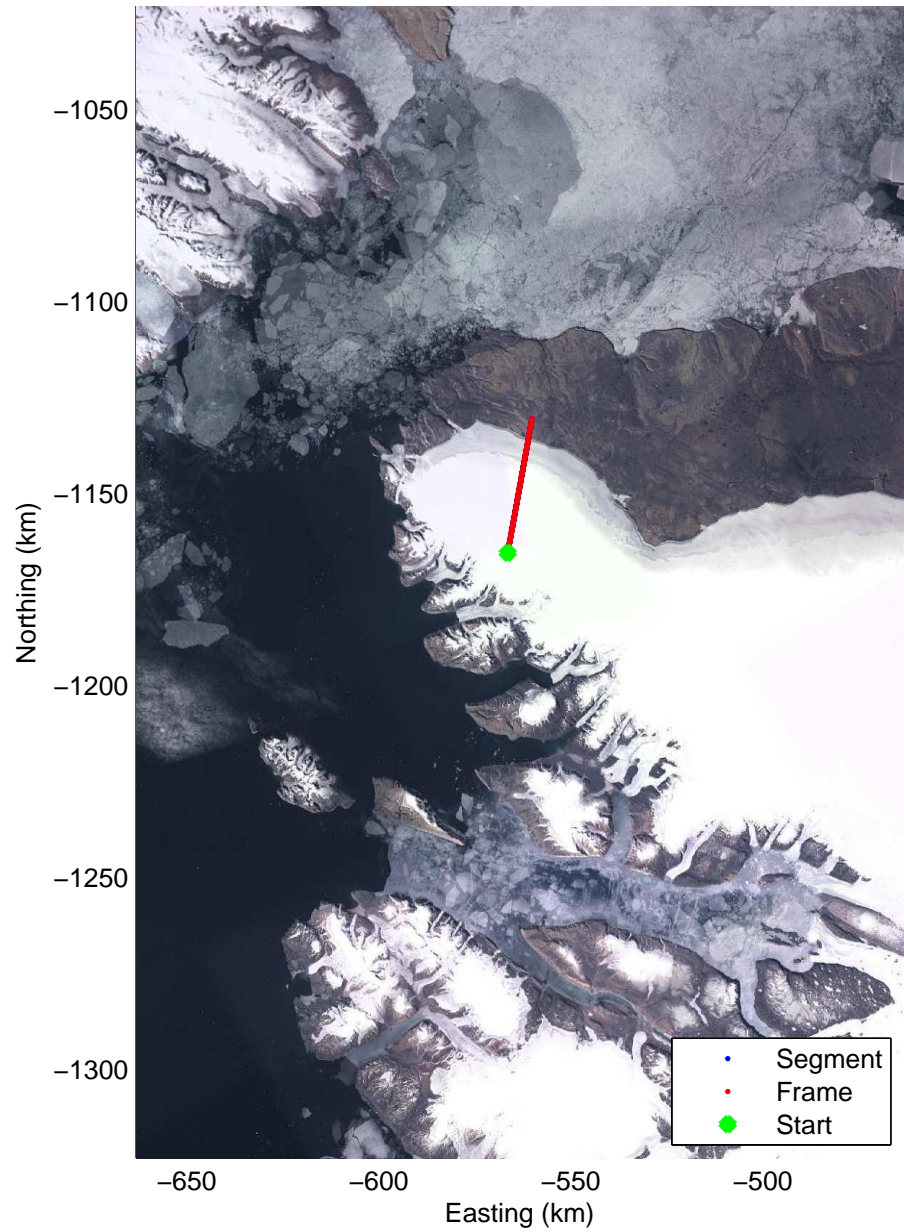

Polar Stereograph 70N/-45E

Data Frame ID: 20120326_01_001