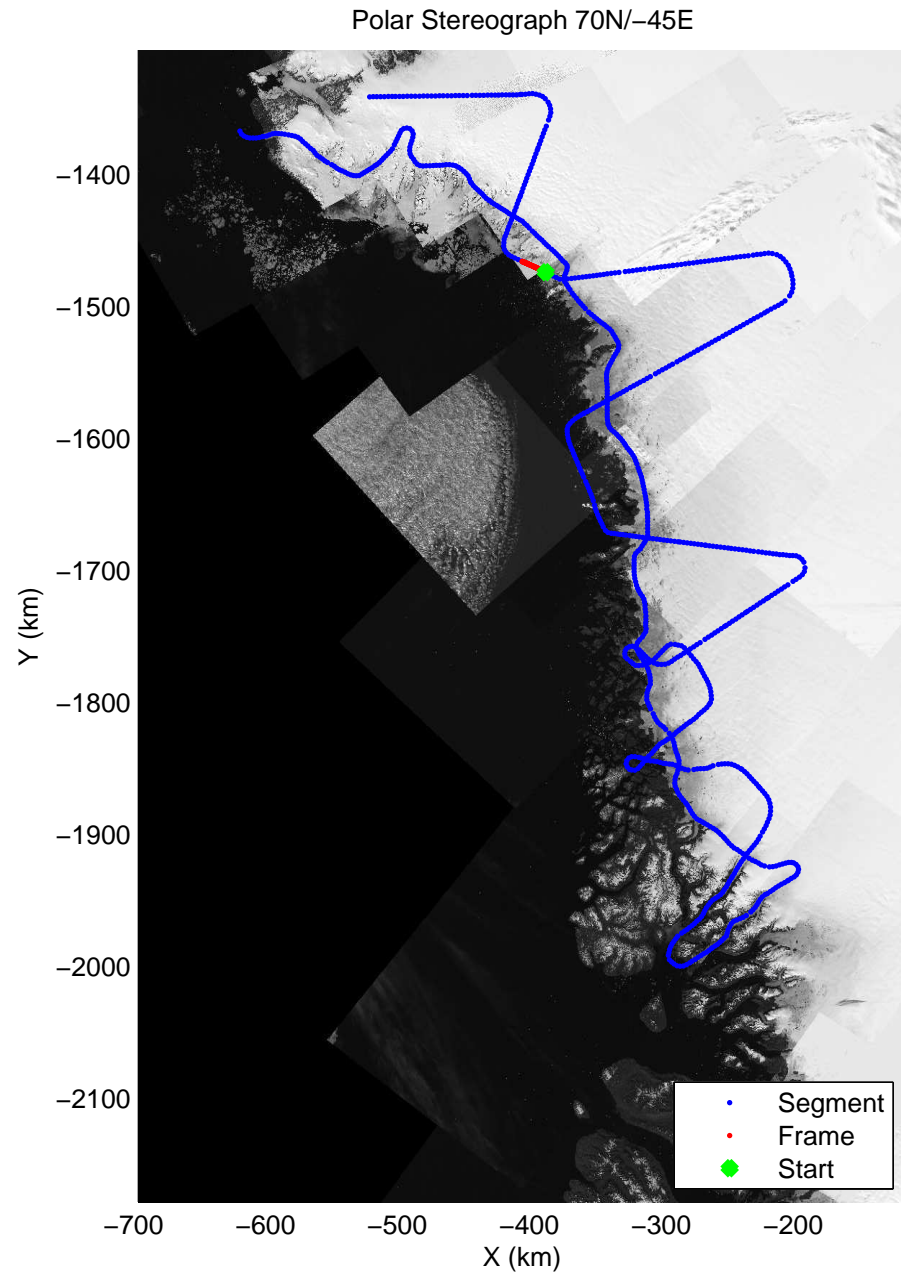

accum 2011_Greenland_P3: "NW Glaciers" 20110513_01_115: 16:31:32.8 to 16:34:01.2 GPS

accum 2011_Greenland_P3: "NW Glaciers" 20110513_01_116: 16:34:01.4 to 16:36:33.2 GPS

accum 2011_Greenland_P3: "NW Glaciers" 20110513_01_117: 16:36:33.4 to 16:39:02.2 GPS