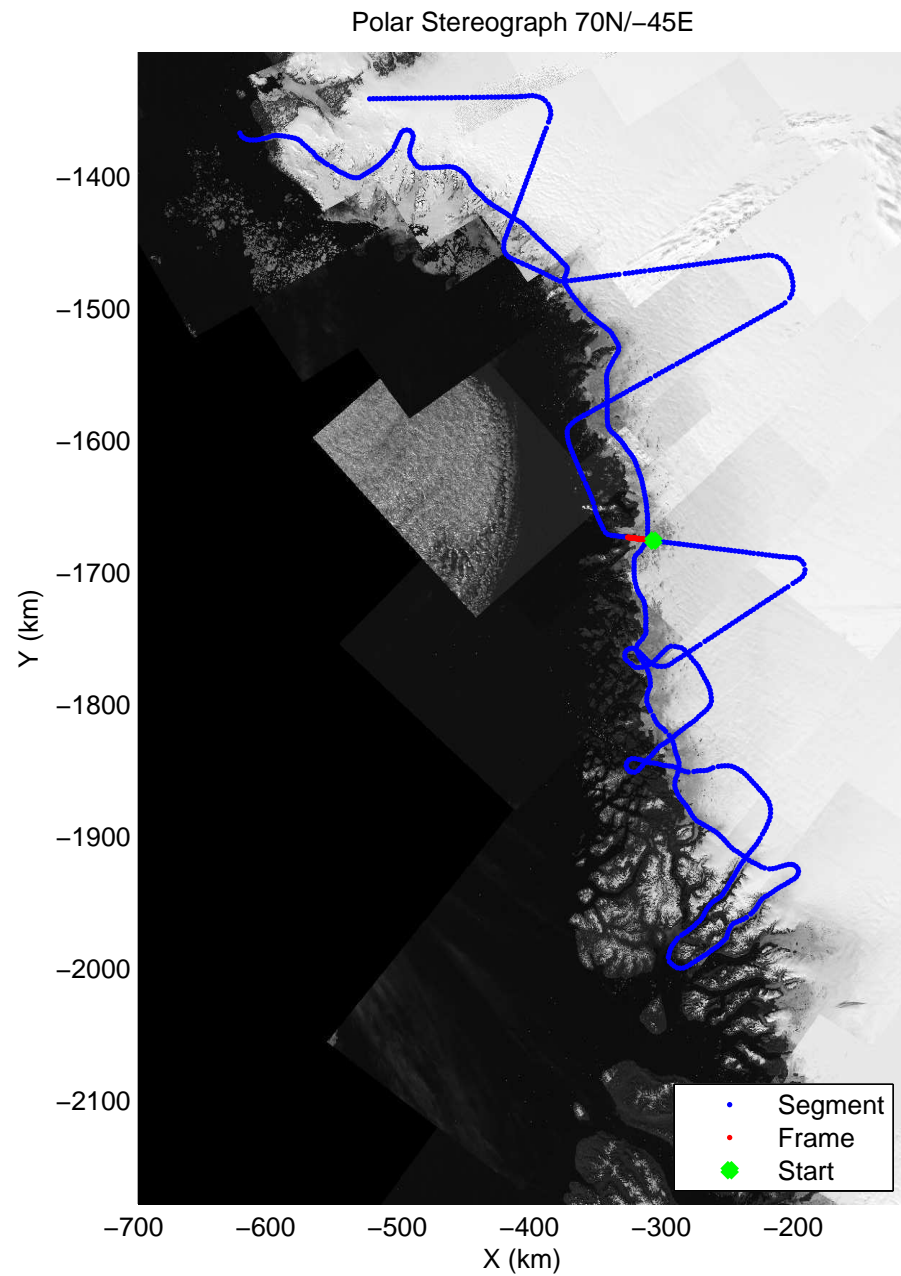

accum 2011_Greenland_P3: "NW Glaciers" 20110513_01_088: 15:23:34.3 to 15:26:03.4 GPS

accum 2011_Greenland_P3: "NW Glaciers" 20110513_01_089: 15:26:03.6 to 15:28:39.8 GPS

accum 2011_Greenland_P3: "NW Glaciers" 20110513_01_090: 15:28:39.9 to 15:31:16.6 GPS