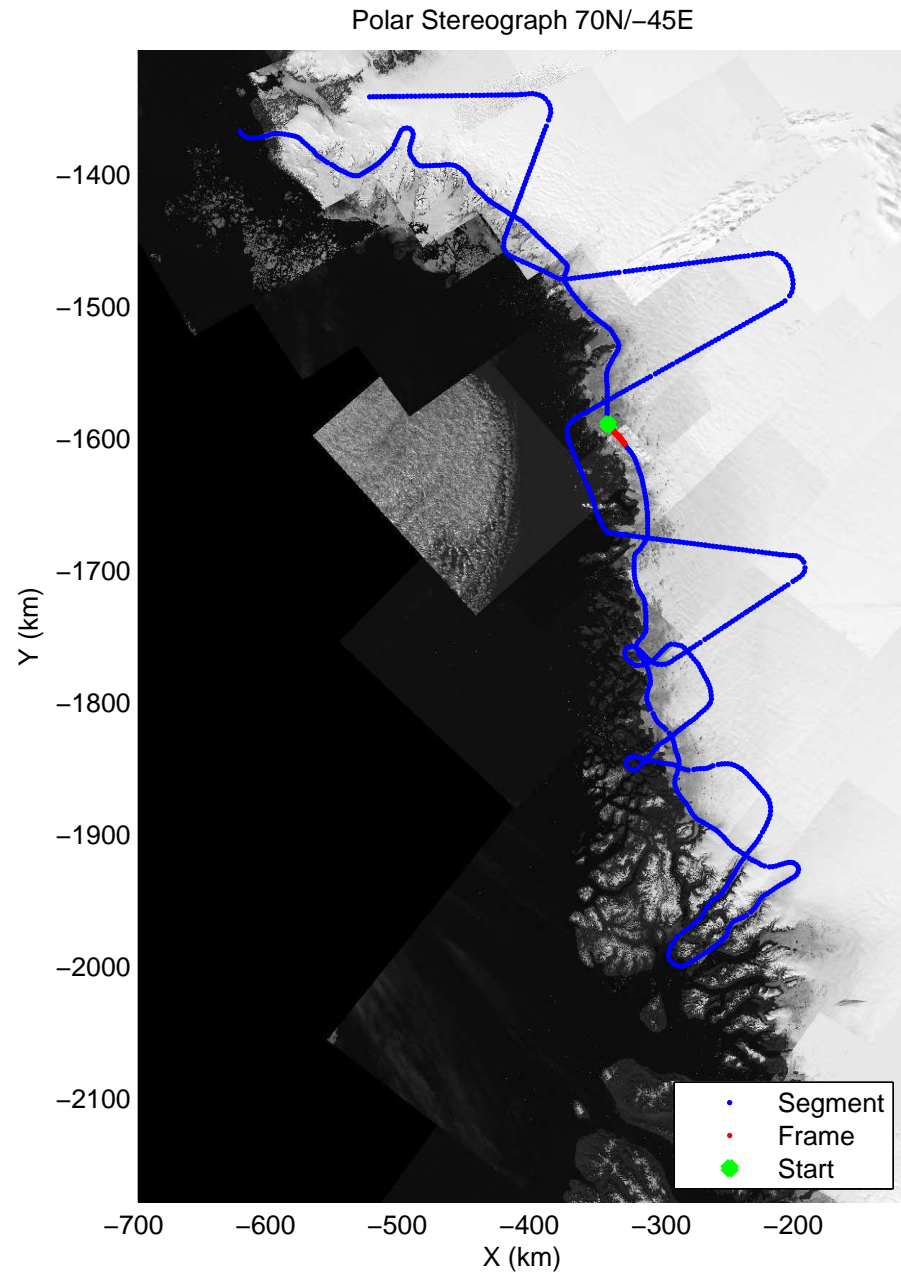

accum 2011_Greenland_P3: "NW Glaciers" 20110513_01_022: 12:20:18.8 to 12:23:04.4 GPS

accum 2011_Greenland_P3: "NW Glaciers" 20110513_01_023: 12:23:04.6 to 12:25:56.5 GPS

accum 2011_Greenland_P3: "NW Glaciers" 20110513_01_024: 12:25:56.7 to 12:28:51.3 GPS