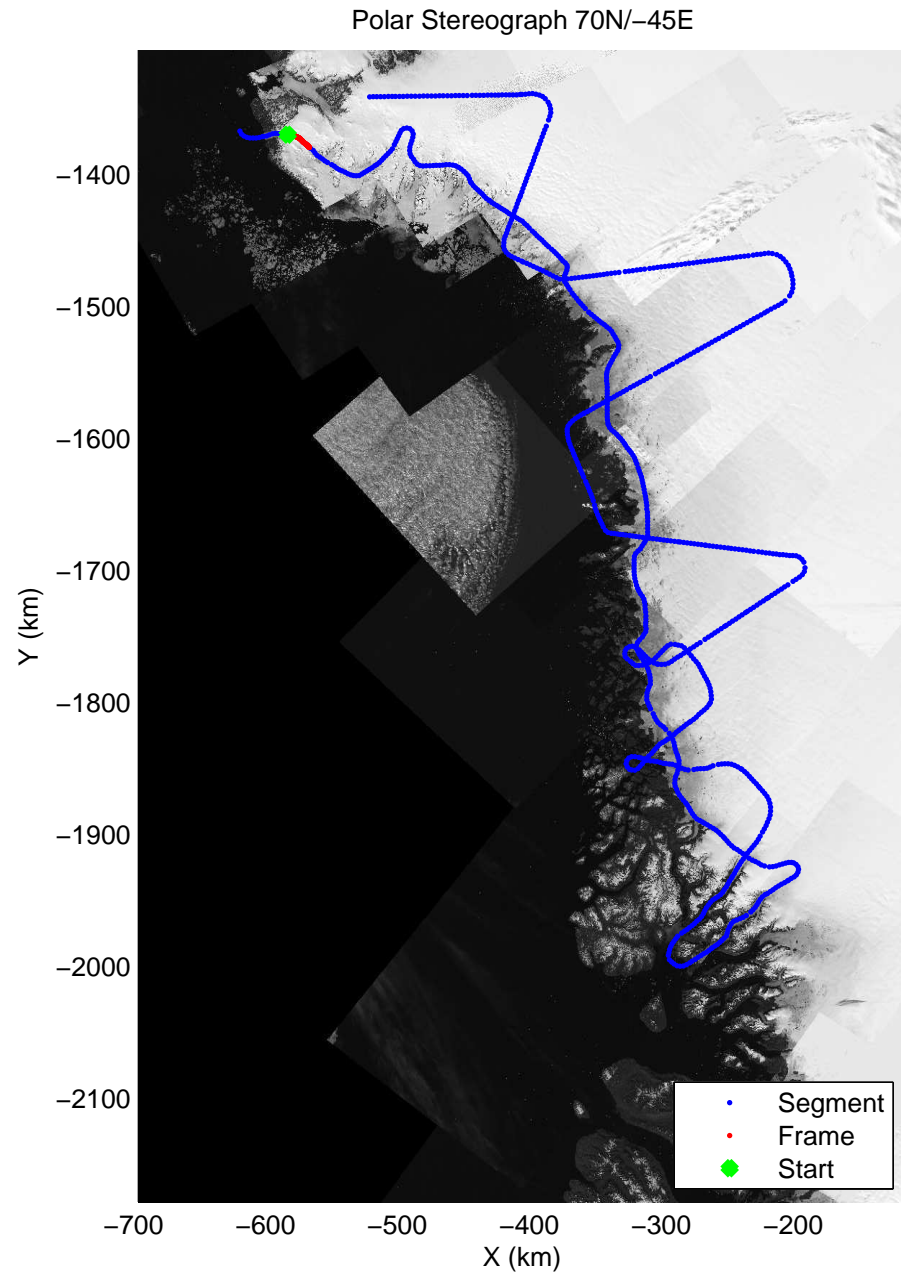

accum 2011_Greenland_P3: "NW Glaciers" 20110513_01_001: 11:18:48.2 to 11:21:42.4 GPS

accum 2011_Greenland_P3: "NW Glaciers" 20110513_01_002: 11:21:42.6 to 11:24:39.4 GPS

accum 2011_Greenland_P3: "NW Glaciers" 20110513_01_003: 11:24:39.6 to 11:27:29.5 GPS