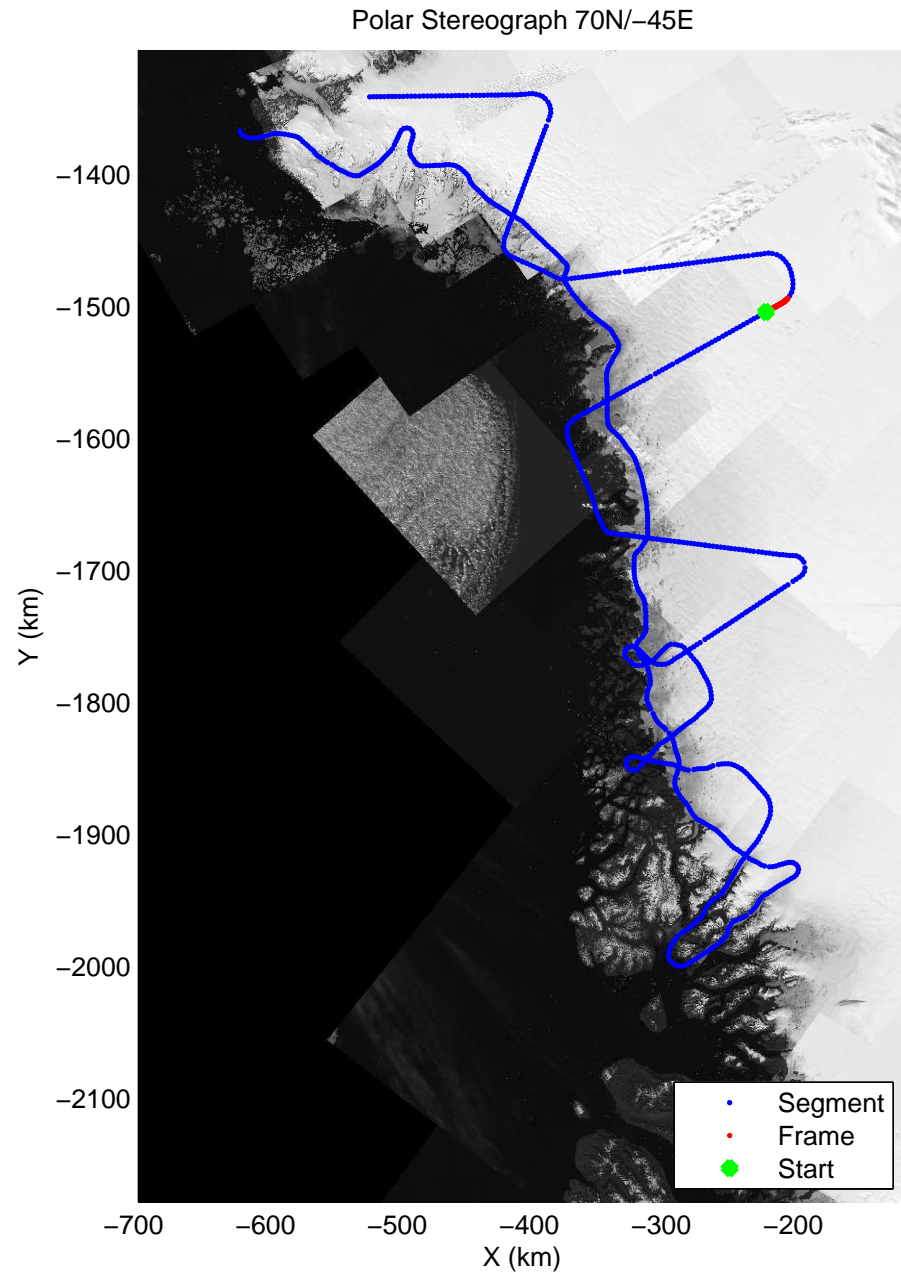

accum 2011_Greenland_P3: "NW Glaciers" 20110513_01_103: 16:03:32.2 to 16:05:53.3 GPS

accum 2011_Greenland_P3: "NW Glaciers" 20110513_01_104: 16:05:53.4 to 16:08:13.5 GPS

accum 2011_Greenland_P3: "NW Glaciers" 20110513_01_105: 16:08:13.7 to 16:10:32.3 GPS