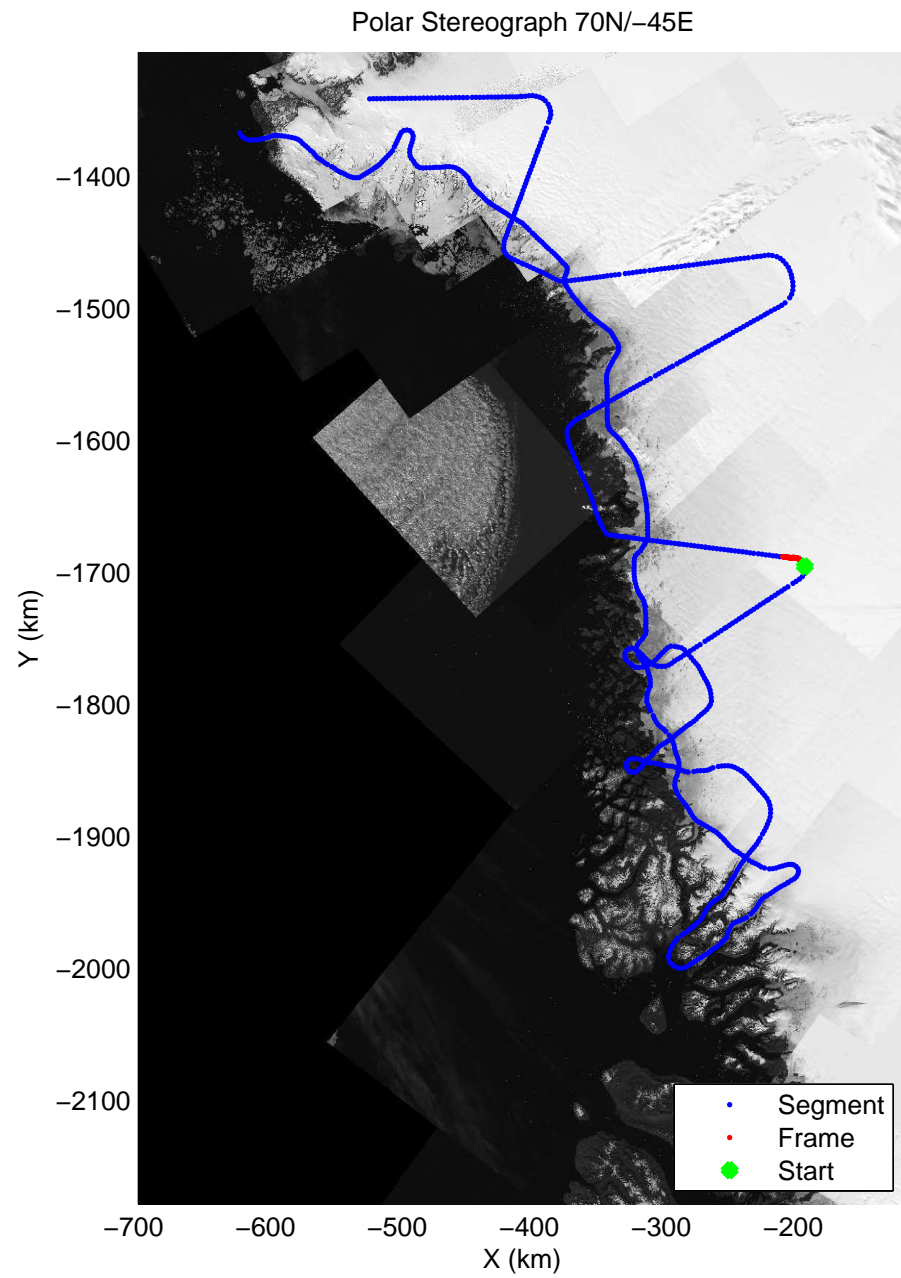

accum 2011_Greenland_P3: "NW Glaciers" 20110513_01_082: 15:08:24.9 to 15:10:51.2 GPS

accum 2011_Greenland_P3: "NW Glaciers" 20110513_01_083: 15:10:51.4 to 15:13:16.4 GPS

accum 2011_Greenland_P3: "NW Glaciers" 20110513_01_084: 15:13:16.6 to 15:15:43.5 GPS