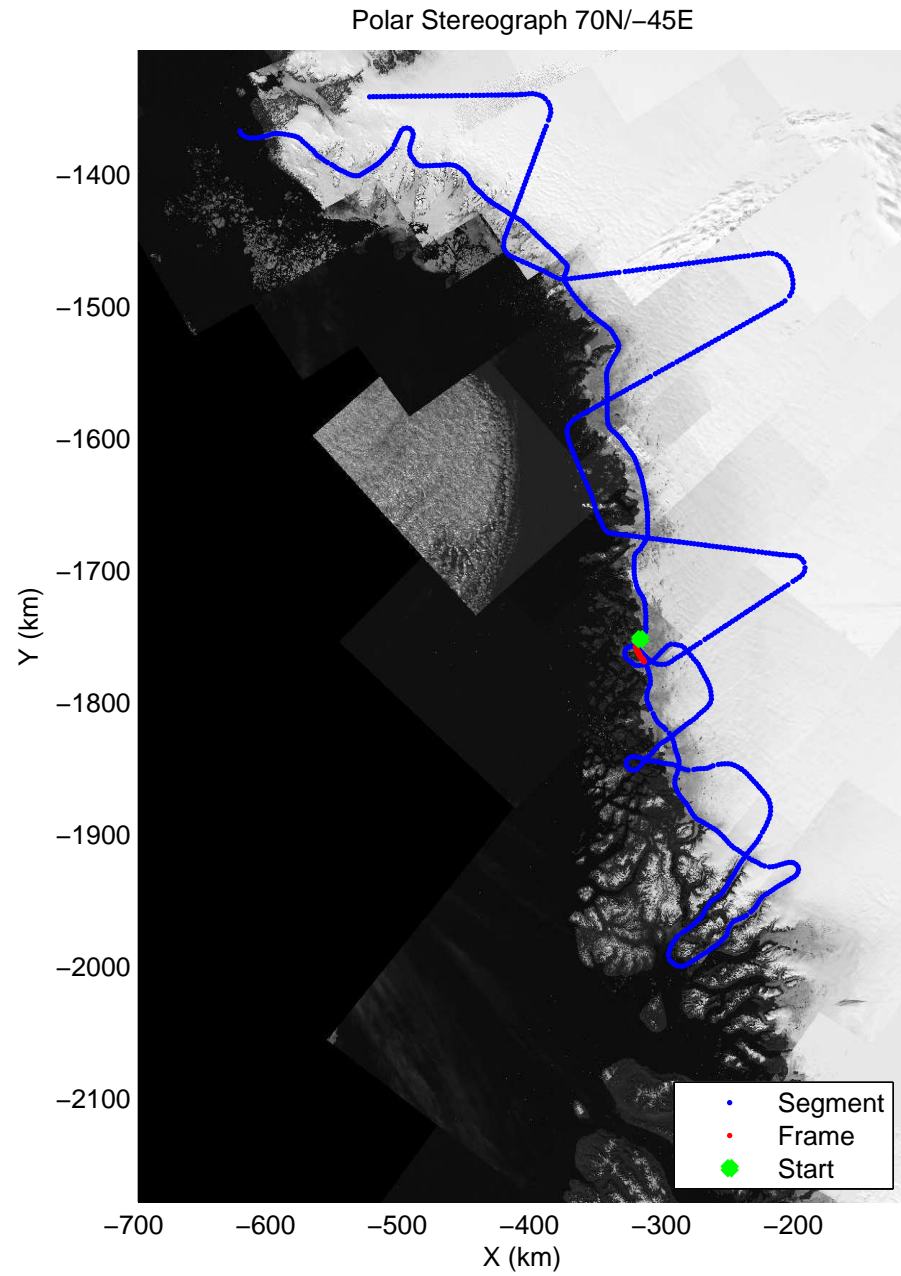

accum 2011_Greenland_P3: "NW Glaciers" 20110513_01_031: 12:46:15.0 to 12:49:03.0 GPS

accum 2011_Greenland_P3: "NW Glaciers" 20110513_01_032: 12:49:03.2 to 12:51:54.7 GPS

accum 2011_Greenland_P3: "NW Glaciers" 20110513_01_033: 12:51:54.9 to 12:54:50.4 GPS