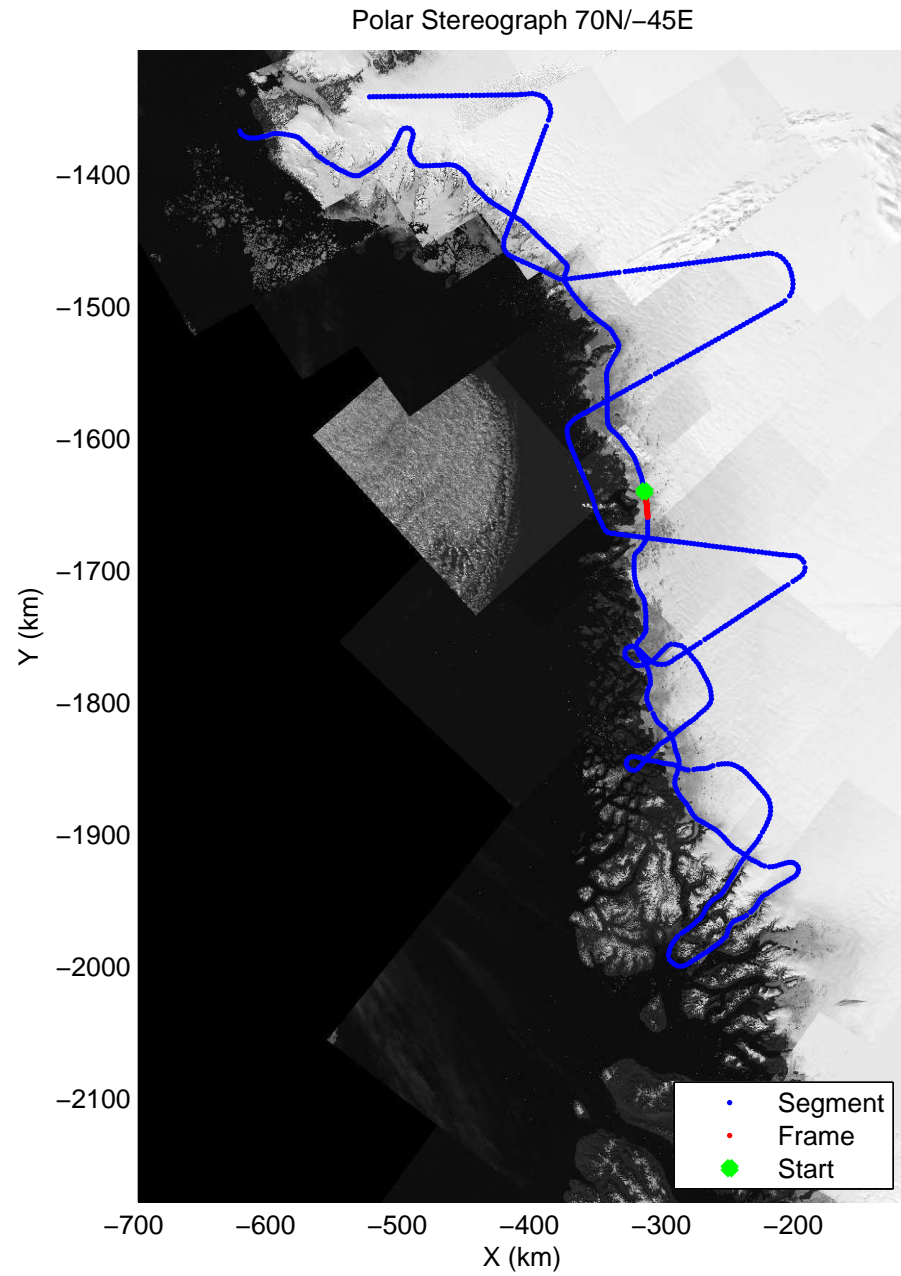

accum 2011_Greenland_P3: "NW Glaciers" 20110513_01_025: 12:28:51.6 to 12:31:52.6 GPS

accum 2011_Greenland_P3: "NW Glaciers" 20110513_01_026: 12:31:52.7 to 12:34:49.2 GPS

accum 2011_Greenland_P3: "NW Glaciers" 20110513_01_027: 12:34:49.4 to 12:37:43.4 GPS