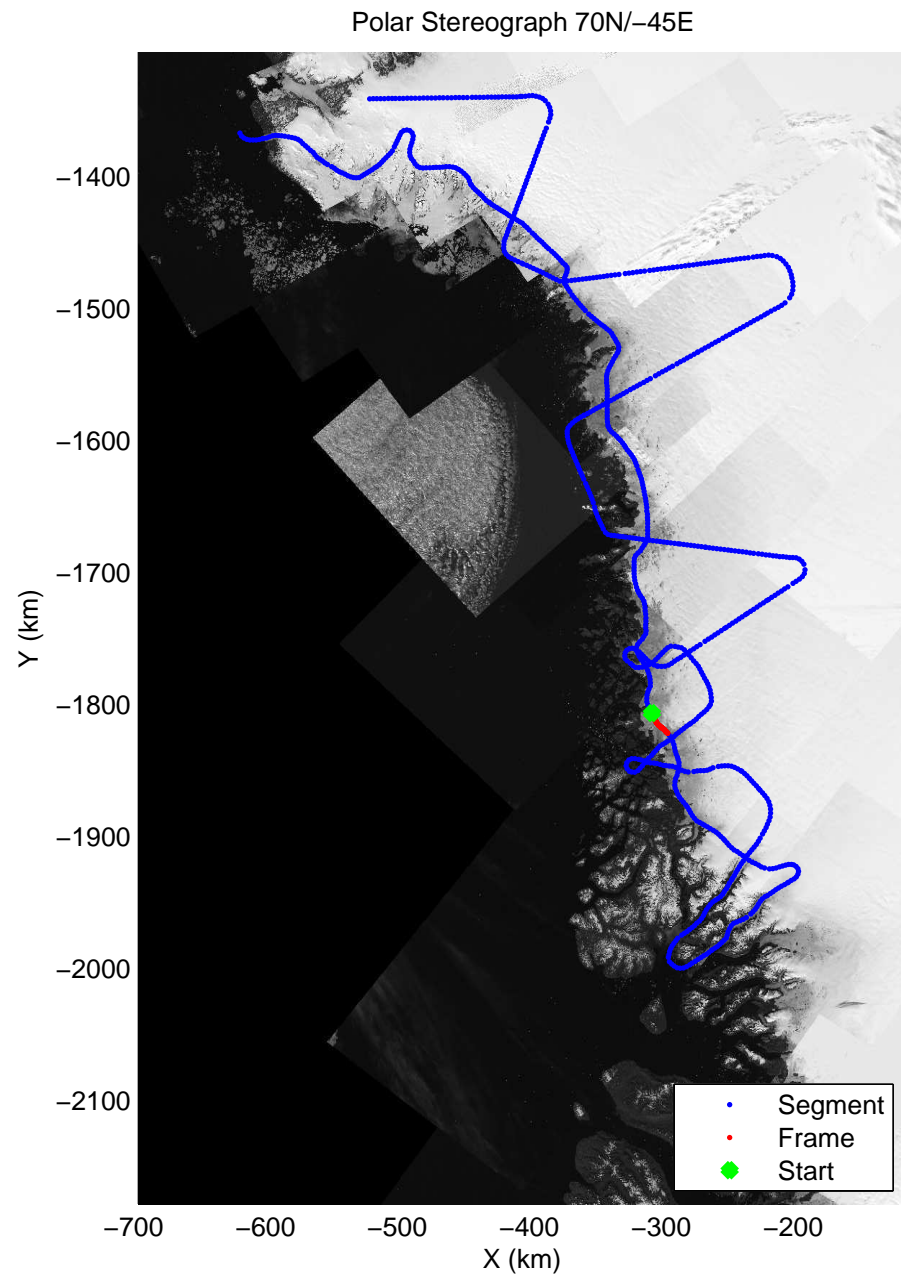

accum 2011_Greenland_P3: "NW Glaciers" 20110513_01_034: 12:54:50.6 to 12:57:41.1 GPS

accum 2011_Greenland_P3: "NW Glaciers" 20110513_01_035: 12:57:41.4 to 13:00:32.2 GPS

accum 2011_Greenland_P3: "NW Glaciers" 20110513_01_036: 13:00:32.5 to 13:03:23.5 GPS