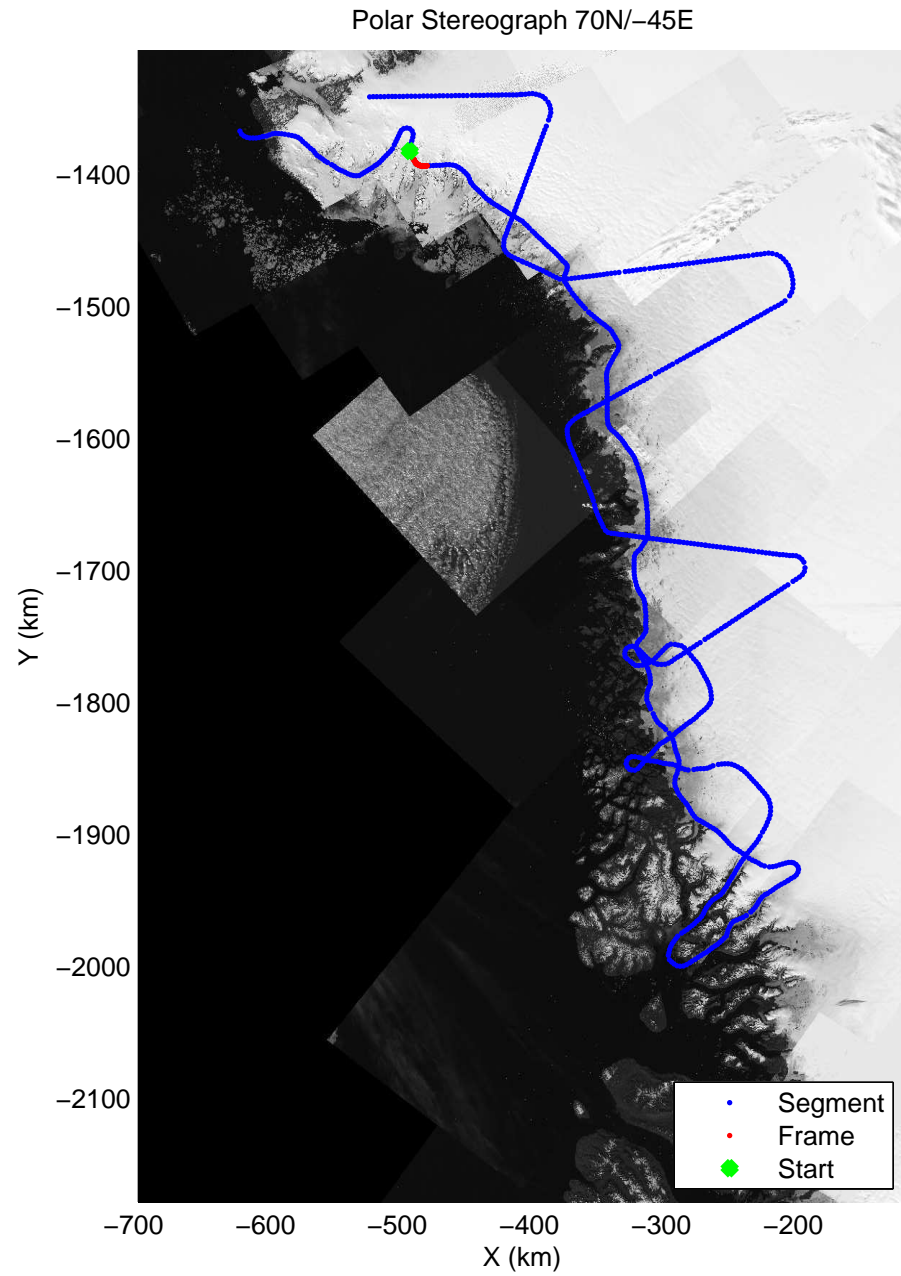

accum 2011_Greenland_P3: "NW Glaciers" 20110513_01_007: 11:36:27.3 to 11:39:24.6 GPS

accum 2011_Greenland_P3: "NW Glaciers" 20110513_01_008: 11:39:24.8 to 11:42:22.2 GPS

accum 2011_Greenland_P3: "NW Glaciers" 20110513_01_009: 11:42:22.4 to 11:45:08.3 GPS