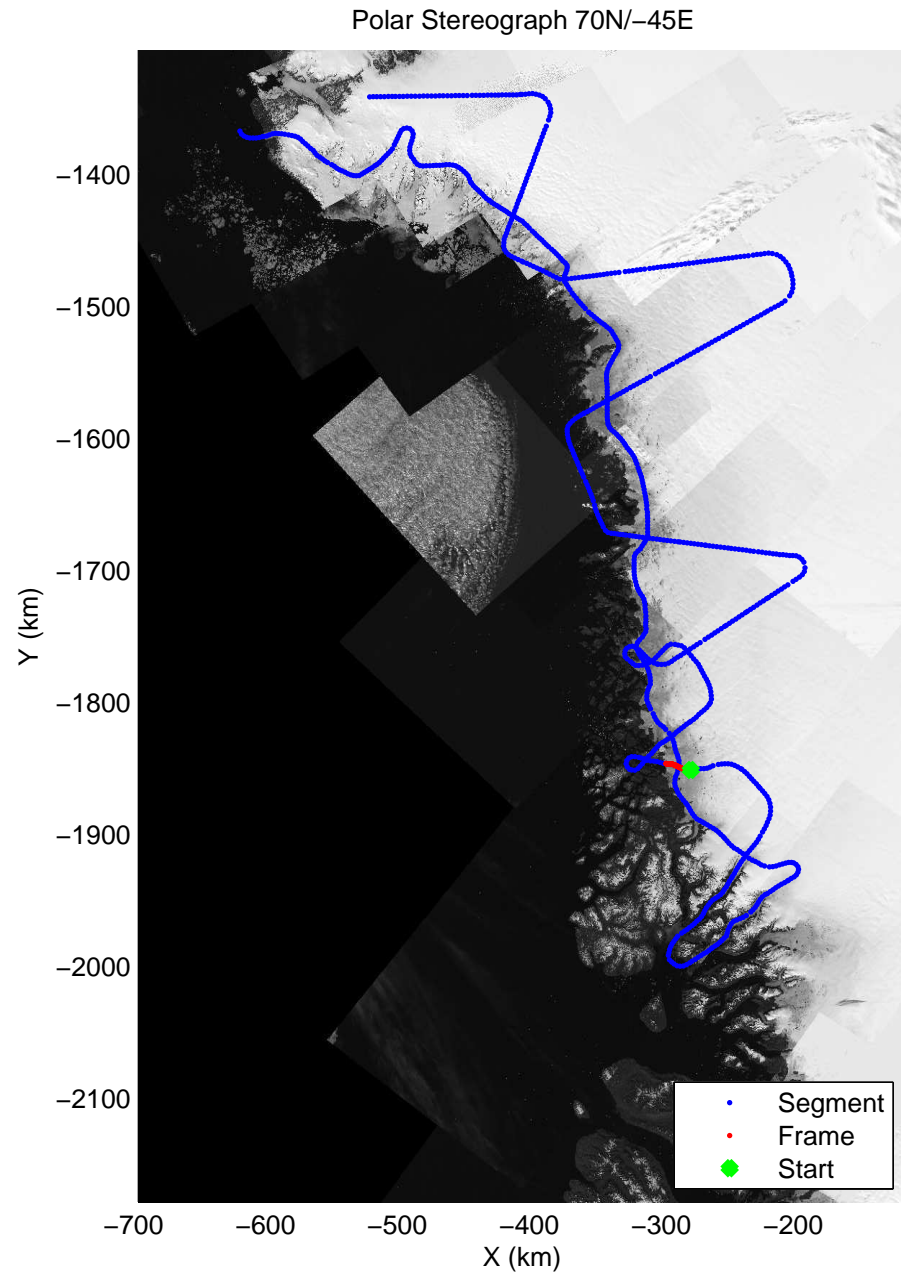

accum 2011_Greenland_P3: "NW Glaciers" 20110513_01_061: 14:10:52.3 to 14:13:35.9 GPS

accum 2011_Greenland_P3: "NW Glaciers" 20110513_01_062: 14:13:36.0 to 14:16:22.0 GPS

accum 2011_Greenland_P3: "NW Glaciers" 20110513_01_063: 14:16:22.2 to 14:19:11.1 GPS