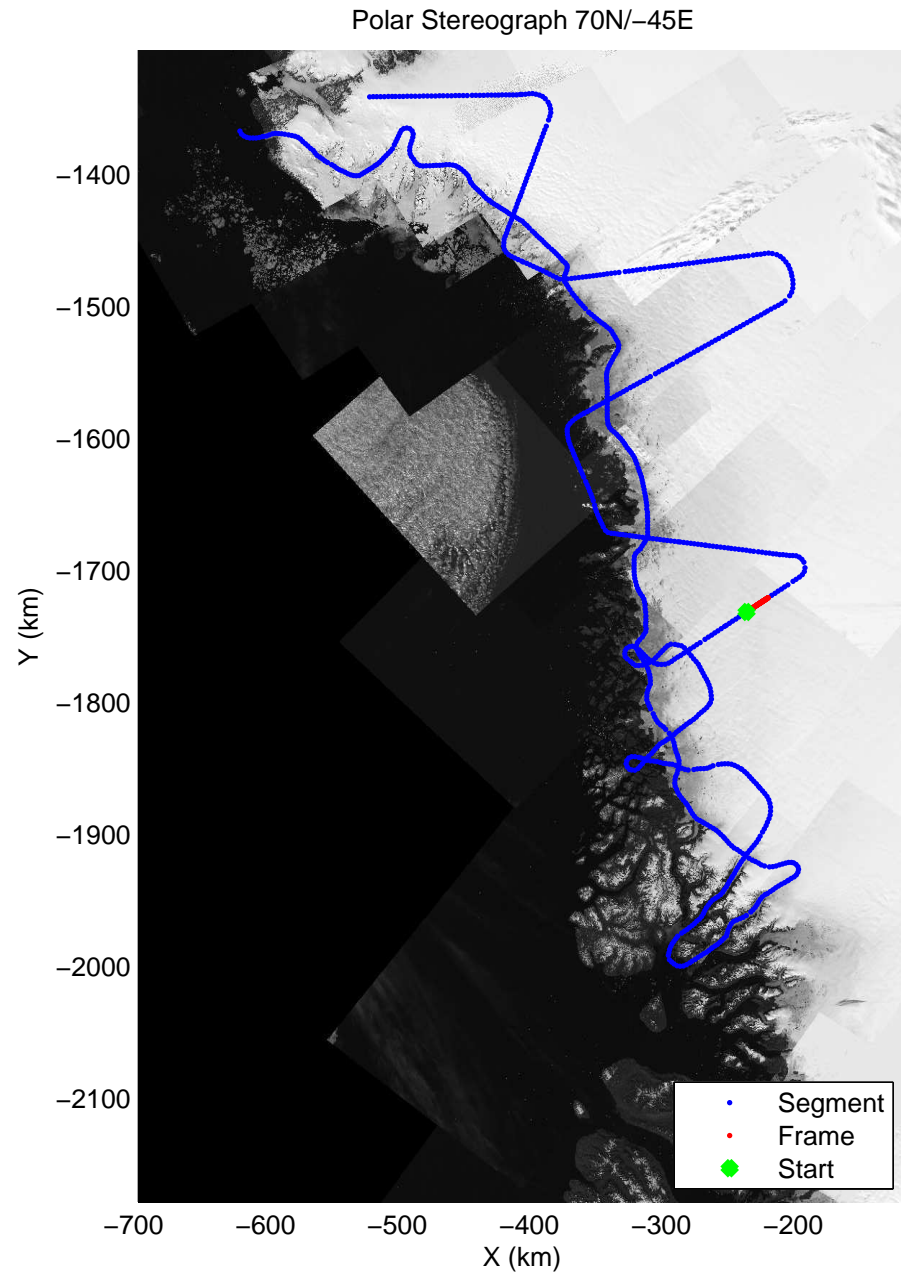

accum 2011_Greenland_P3: "NW Glaciers" 20110513_01_079: 15:01:07.9 to 15:03:33.4 GPS

accum 2011_Greenland_P3: "NW Glaciers" 20110513_01_080: 15:03:33.6 to 15:05:58.1 GPS

accum 2011_Greenland_P3: "NW Glaciers" 20110513_01_081: 15:05:58.4 to 15:08:24.7 GPS