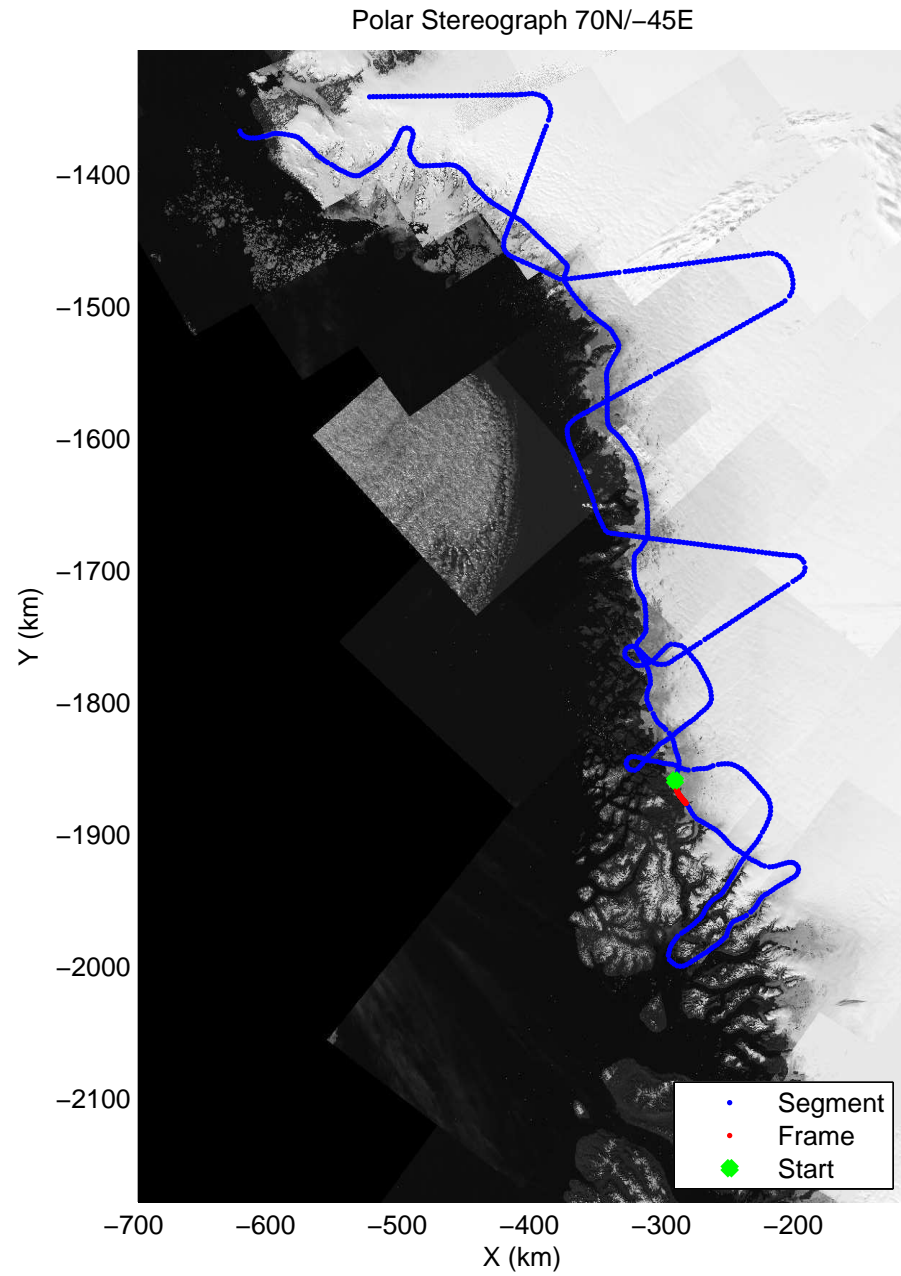

accum 2011_Greenland_P3: "NW Glaciers" 20110513_01_037: 13:03:23.7 to 13:06:10.2 GPS

accum 2011_Greenland_P3: "NW Glaciers" 20110513_01_038: 13:06:10.3 to 13:08:56.7 GPS

accum 2011_Greenland_P3: "NW Glaciers" 20110513_01_039: 13:08:56.8 to 13:11:50.2 GPS