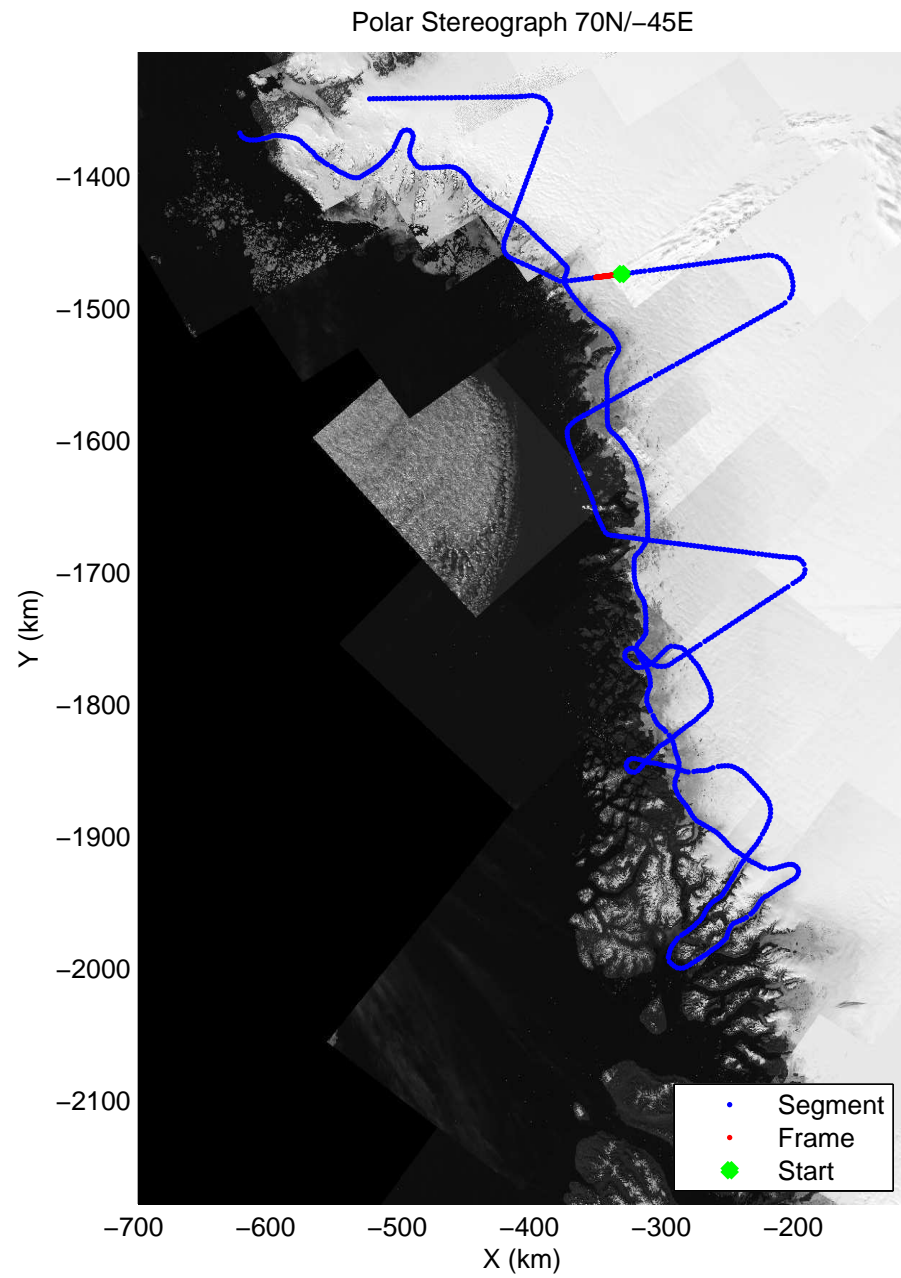

accum 2011_Greenland_P3: "NW Glaciers" 20110513_01_112: 16:24:27.8 to 16:26:45.6 GPS

accum 2011_Greenland_P3: "NW Glaciers" 20110513_01_113: 16:26:45.8 to 16:29:08.9 GPS

accum 2011_Greenland_P3: "NW Glaciers" 20110513_01_114: 16:29:09.1 to 16:31:32.6 GPS