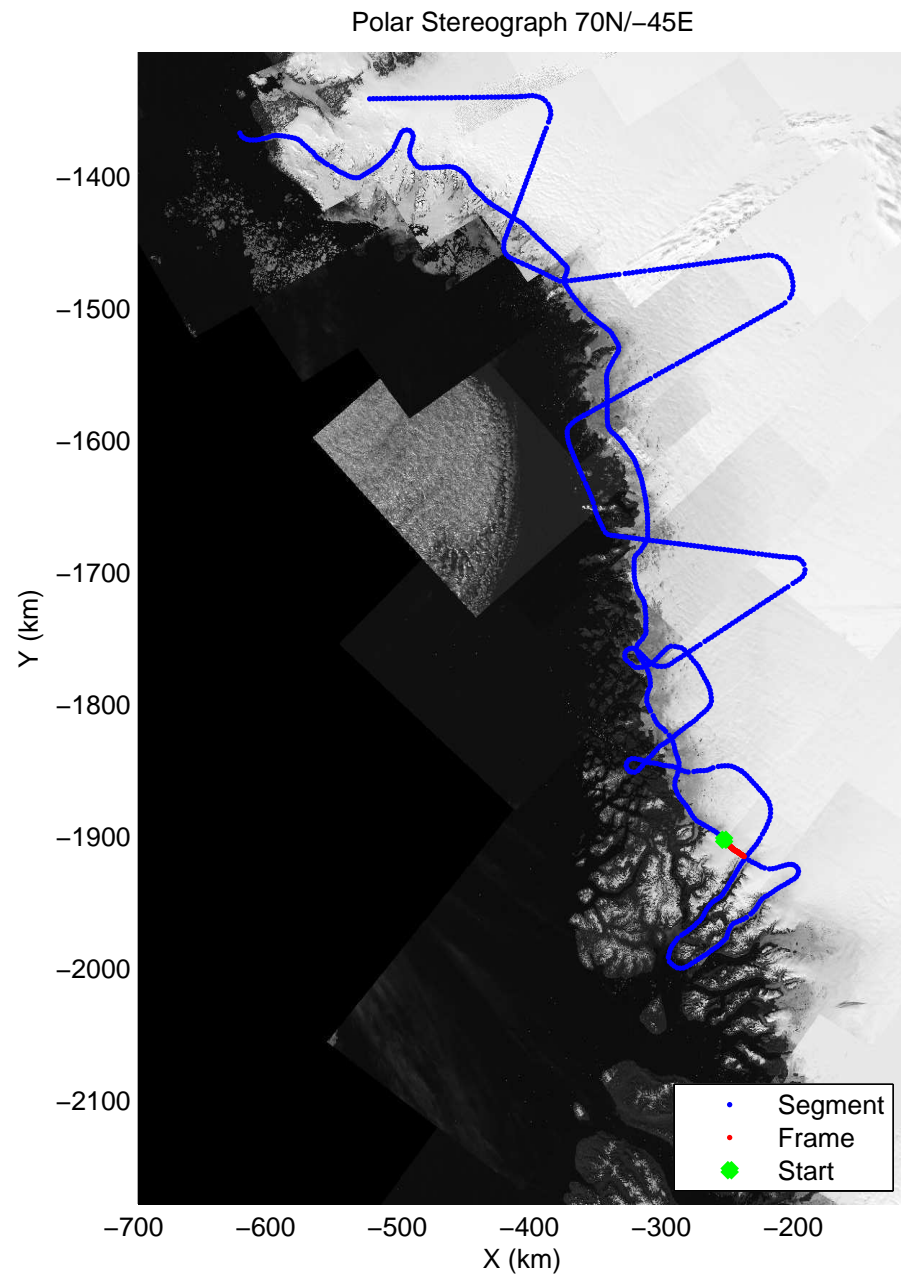

accum 2011_Greenland_P3: "NW Glaciers" 20110513_01_040: 13:11:50.3 to 13:14:41.2 GPS

accum 2011_Greenland_P3: "NW Glaciers" 20110513_01_041: 13:14:41.4 to 13:17:28.6 GPS

accum 2011_Greenland_P3: "NW Glaciers" 20110513_01_042: 13:17:28.8 to 13:20:19.1 GPS