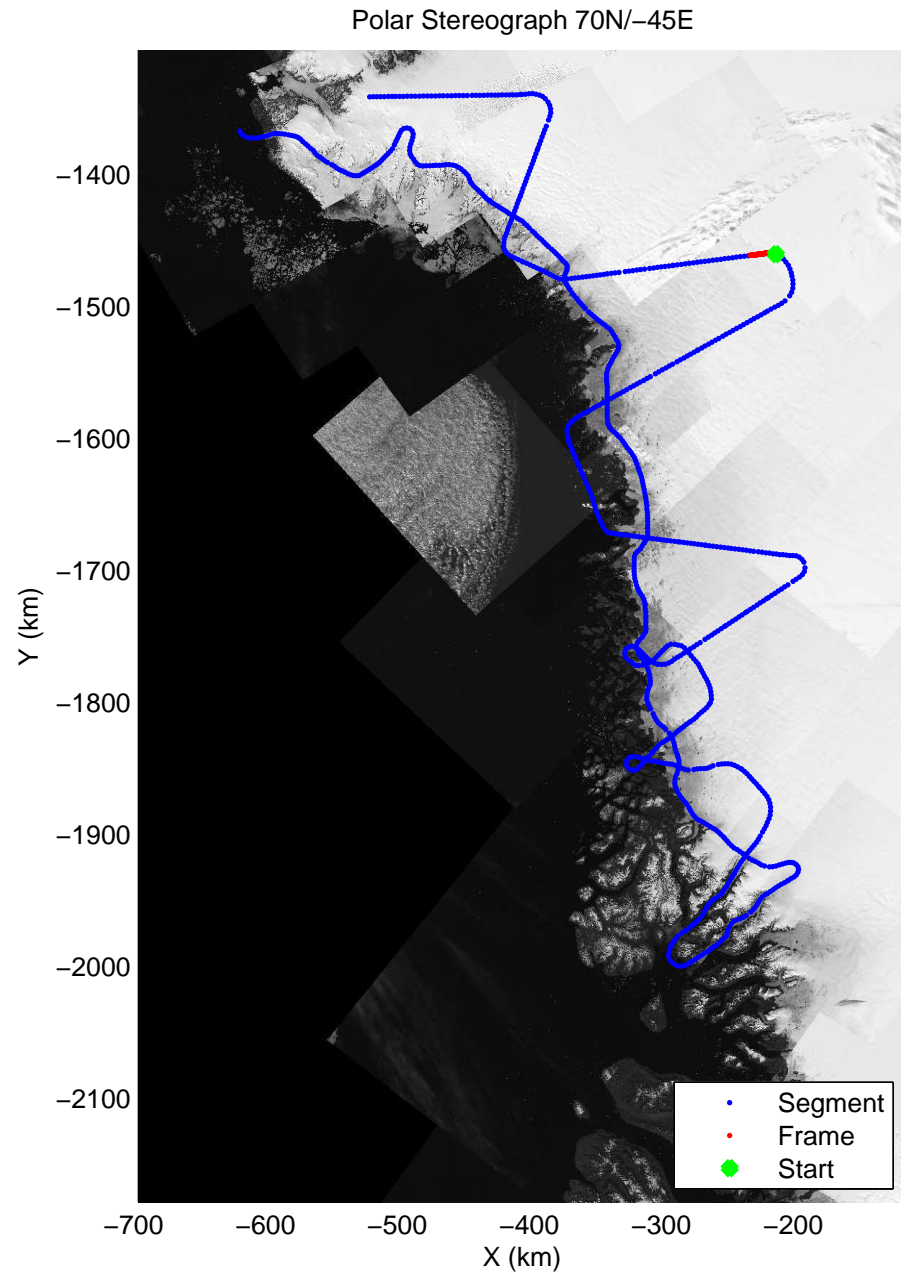

accum 2011_Greenland_P3: "NW Glaciers" 20110513_01_106: 16:10:32.5 to 16:12:49.3 GPS

accum 2011_Greenland_P3: "NW Glaciers" 20110513_01_107: 16:12:49.4 to 16:15:04.7 GPS

accum 2011_Greenland_P3: "NW Glaciers" 20110513_01_108: 16:15:04.9 to 16:17:24.7 GPS