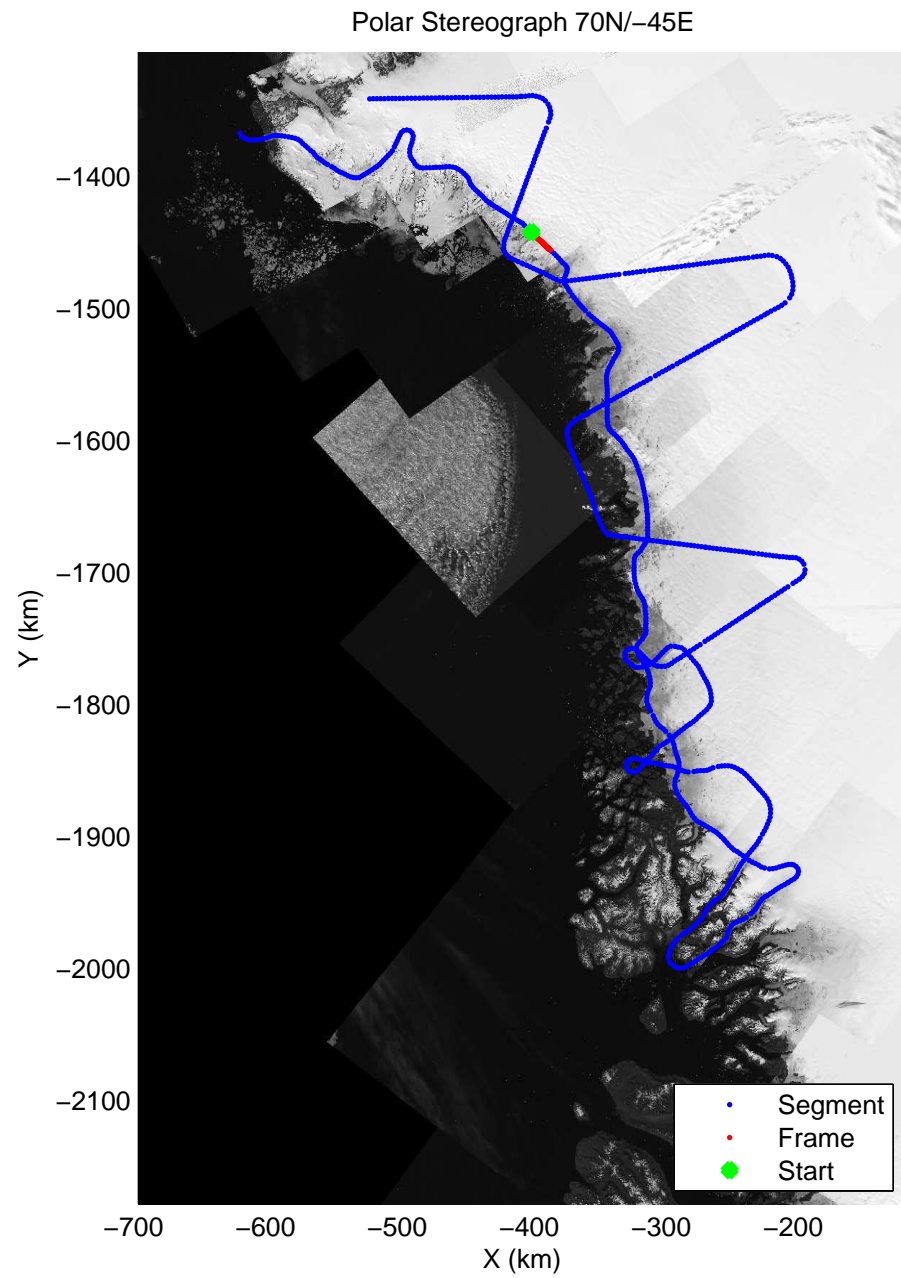

accum 2011_Greenland_P3: "NW Glaciers" 20110513_01_013: 11:53:48.7 to 11:56:49.7 GPS

accum 2011_Greenland_P3: "NW Glaciers" 20110513_01_014: 11:56:49.9 to 11:59:58.5 GPS

accum 2011_Greenland_P3: "NW Glaciers" 20110513_01_015: 11:59:58.7 to 12:02:57.0 GPS