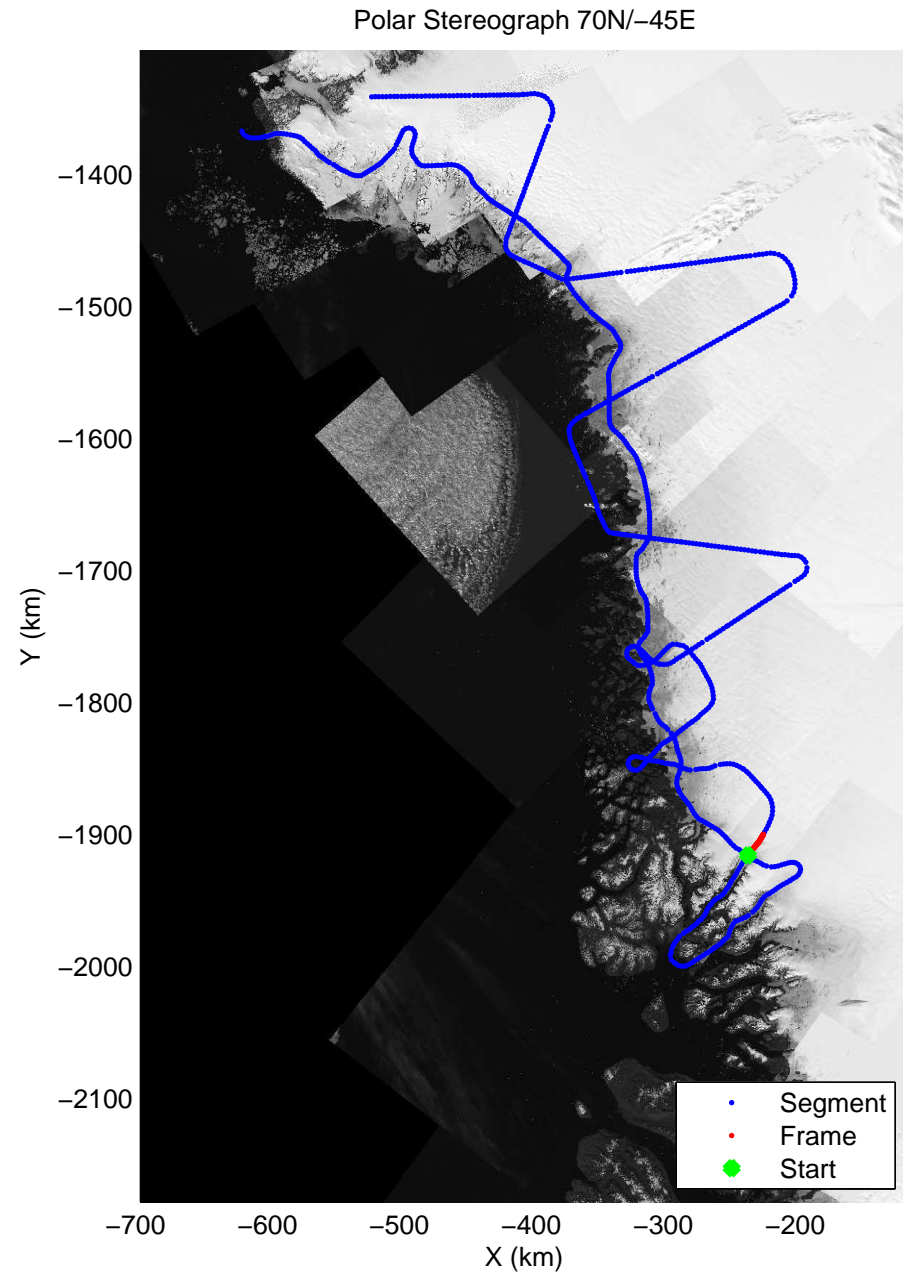

accum 2011_Greenland_P3: "NW Glaciers" 20110513_01_055: 13:54:46.2 to 13:57:36.4 GPS

accum 2011_Greenland_P3: "NW Glaciers" 20110513_01_056: 13:57:36.5 to 14:00:27.0 GPS

accum 2011_Greenland_P3: "NW Glaciers" 20110513_01_057: 14:00:27.3 to 14:03:12.6 GPS