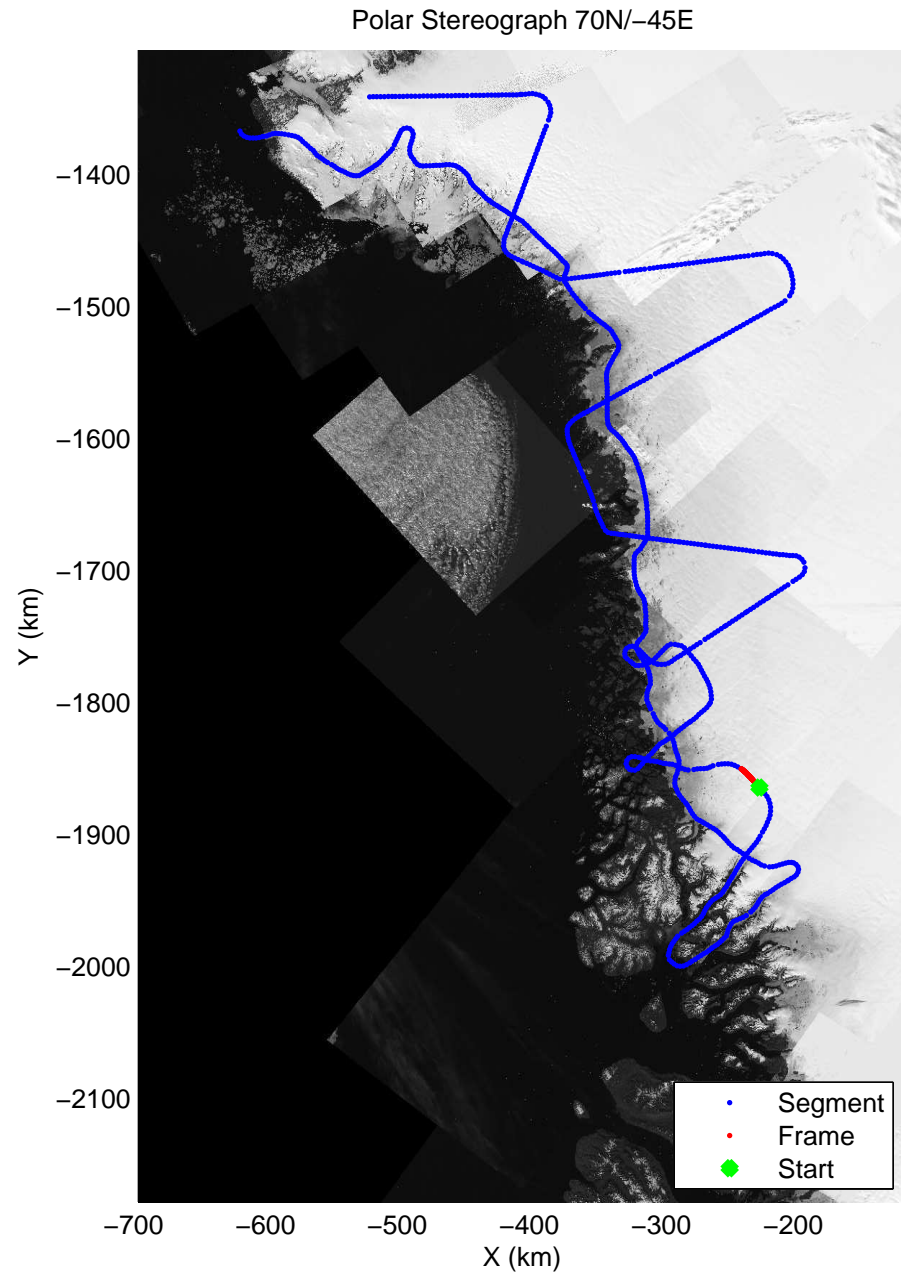

accum 2011_Greenland_P3: "NW Glaciers" 20110513_01_058: 14:03:12.8 to 14:05:51.2 GPS

accum 2011_Greenland_P3: "NW Glaciers" 20110513_01_059: 14:05:51.4 to 14:08:20.7 GPS

accum 2011_Greenland_P3: "NW Glaciers" 20110513_01_060: 14:08:20.9 to 14:10:52.1 GPS