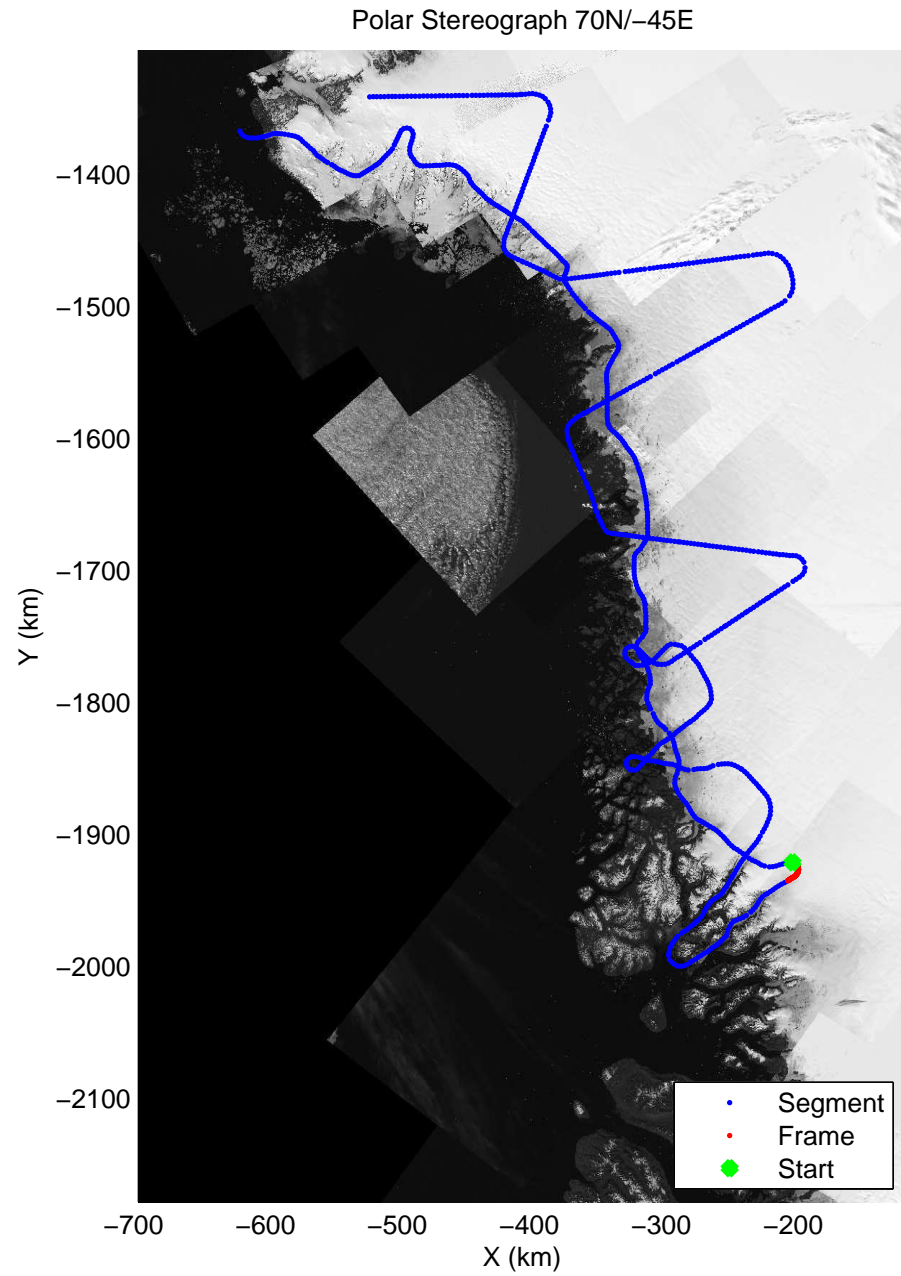

accum 2011_Greenland_P3: "NW Glaciers" 20110513_01_043: 13:20:19.3 to 13:23:06.0 GPS

accum 2011_Greenland_P3: "NW Glaciers" 20110513_01_044: 13:23:06.2 to 13:25:45.4 GPS

accum 2011_Greenland_P3: "NW Glaciers" 20110513_01_045: 13:25:45.6 to 13:28:38.9 GPS