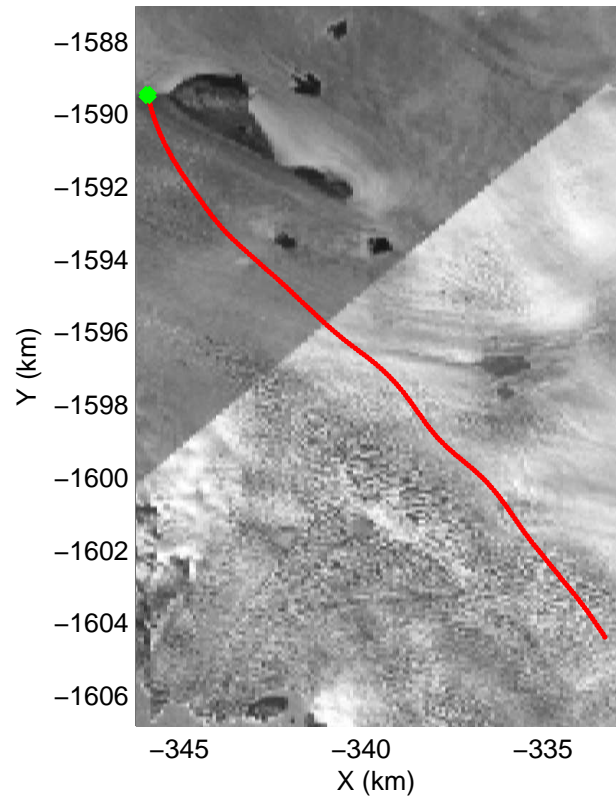

accum 2011_Greenland_P3: "NW Glaciers" 20110513_01_022: 12:20:18.8 to 12:23:04.4 GPS

accum 2011_Greenland_P3: "NW Glaciers" 20110513_01_023: 12:23:04.6 to 12:25:56.5 GPS

accum 2011_Greenland_P3: "NW Glaciers" 20110513_01_024: 12:25:56.7 to 12:28:51.3 GPS