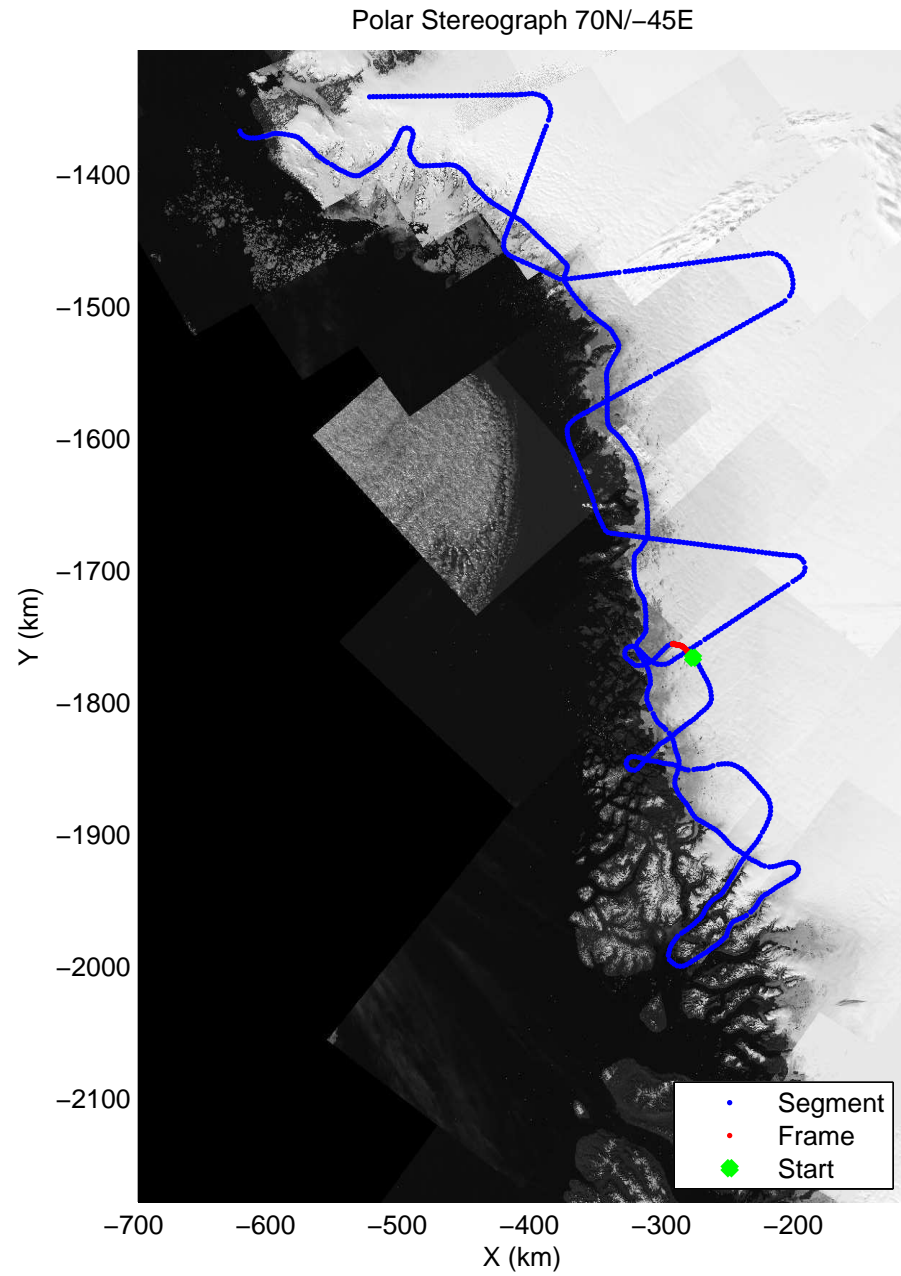

accum 2011_Greenland_P3: "NW Glaciers" 20110513_01_070: 14:36:22.0 to 14:39:01.5 GPS

accum 2011_Greenland_P3: "NW Glaciers" 20110513_01_071: 14:39:01.8 to 14:41:36.9 GPS

accum 2011_Greenland_P3: "NW Glaciers" 20110513_01_072: 14:41:37.1 to 14:44:19.4 GPS