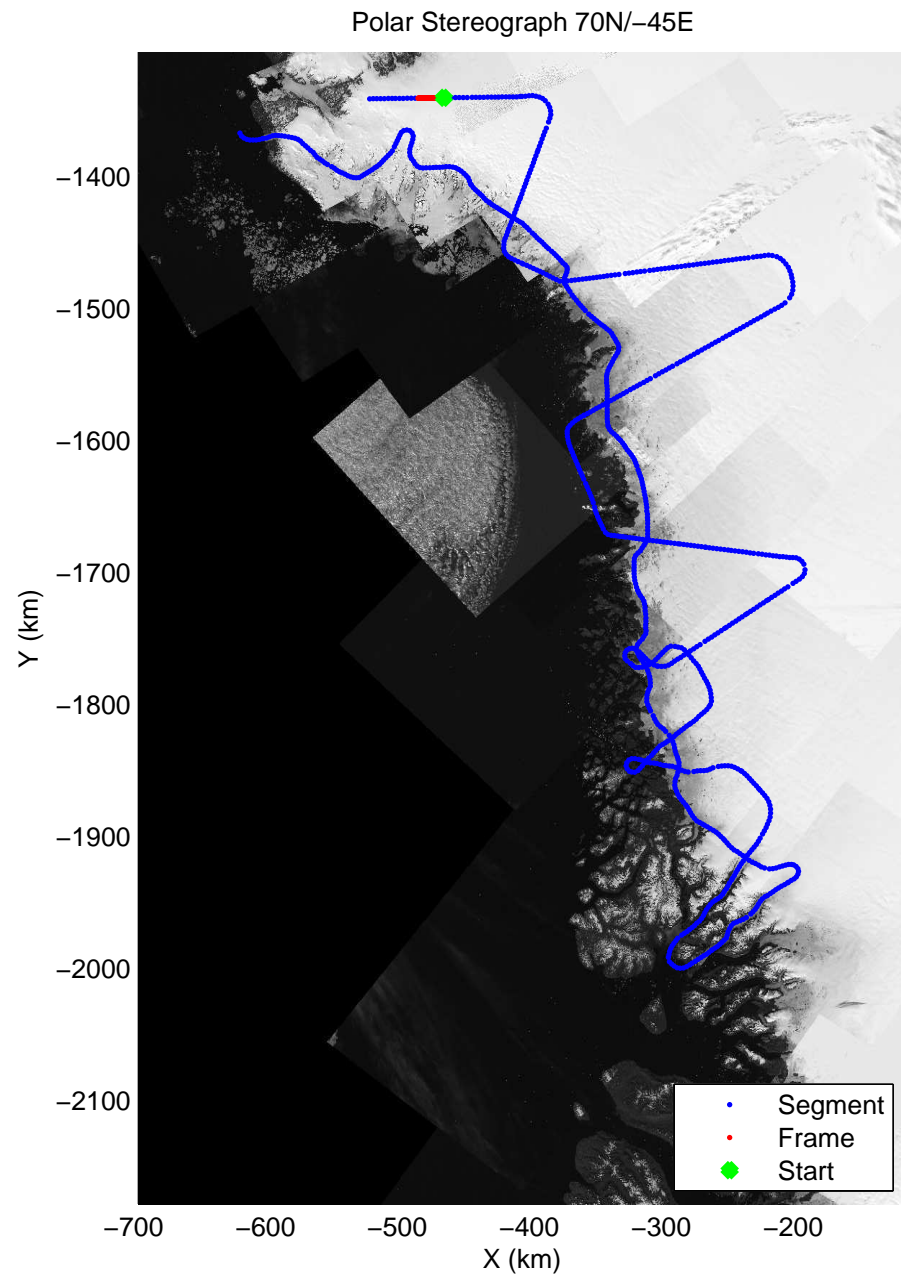

accum 2011_Greenland_P3: "NW Glaciers" 20110513_01_127: 17:02:10.1 to 17:04:43.8 GPS

accum 2011_Greenland_P3: "NW Glaciers" 20110513_01_128: 17:04:43.9 to 17:07:07.3 GPS

accum 2011_Greenland_P3: "NW Glaciers" 20110513_01_129: 17:07:07.5 to 17:09:27.6 GPS