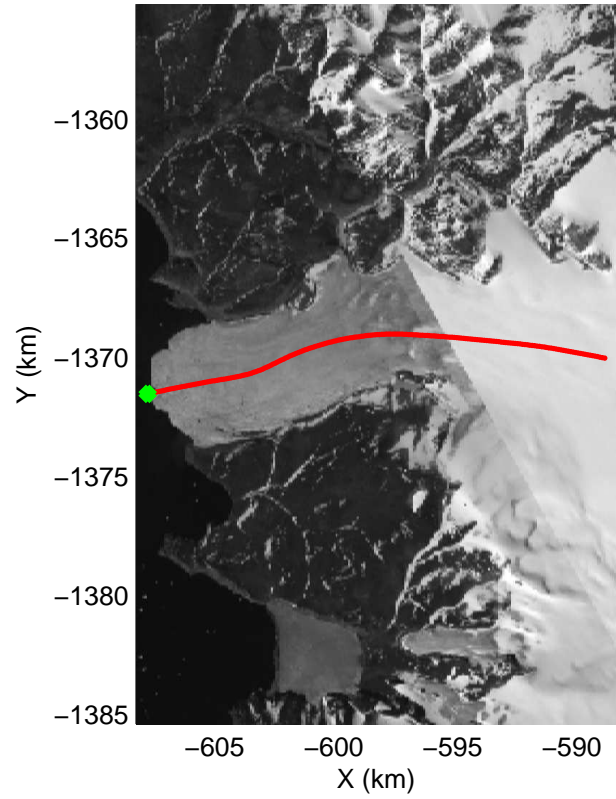

accum 2011_Greenland_P3: "NW Glaciers" 20110513_01_001: 11:18:48.2 to 11:21:42.4 GPS

accum 2011_Greenland_P3: "NW Glaciers" 20110513_01_002: 11:21:42.6 to 11:24:39.4 GPS

accum 2011_Greenland_P3: "NW Glaciers" 20110513_01_003: 11:24:39.6 to 11:27:29.5 GPS