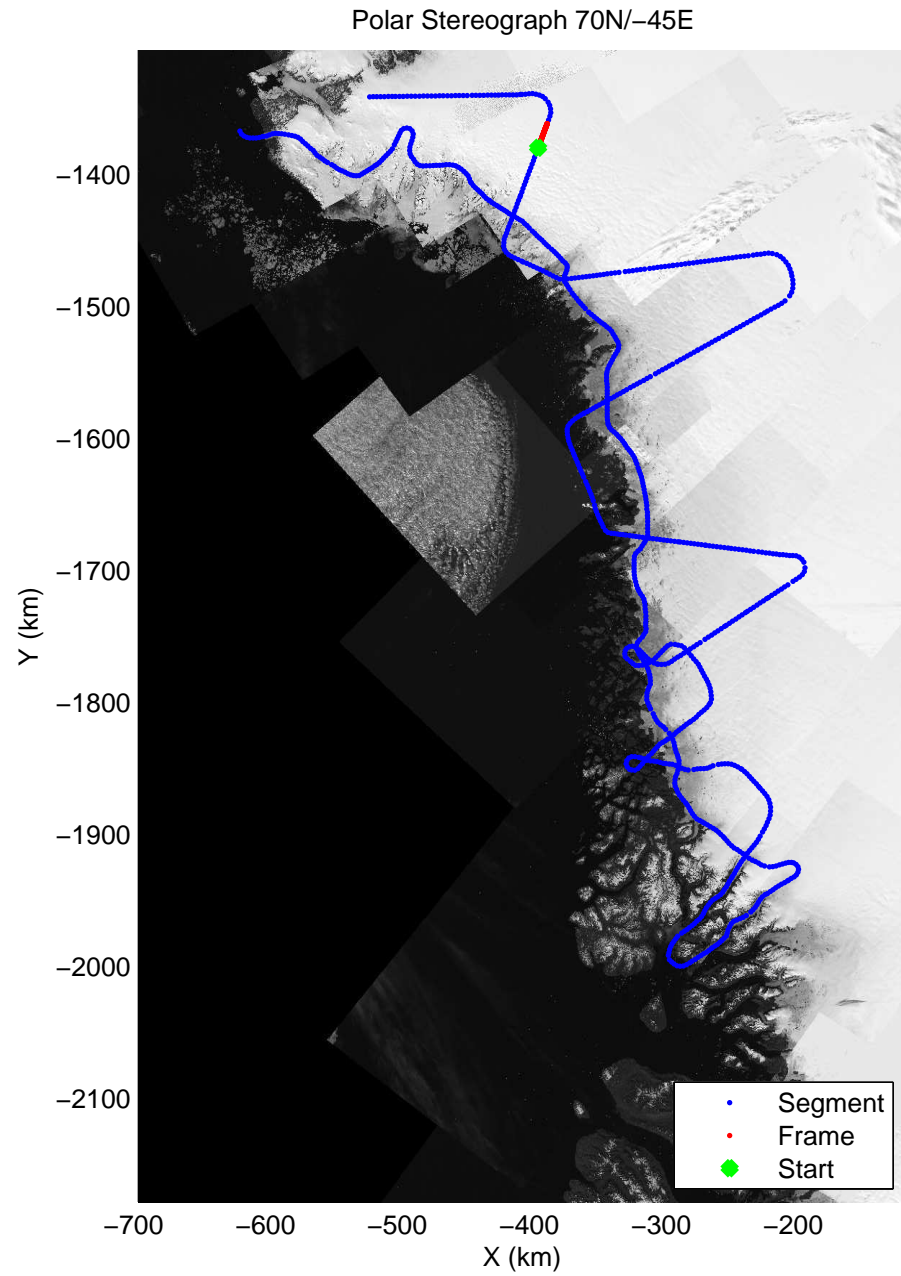

accum 2011_Greenland_P3: "NW Glaciers" 20110513_01_121: 16:46:57.6 to 16:49:37.4 GPS

accum 2011_Greenland_P3: "NW Glaciers" 20110513_01_122: 16:49:37.5 to 16:52:08.8 GPS

accum 2011_Greenland_P3: "NW Glaciers" 20110513_01_123: 16:52:09.0 to 16:54:39.1 GPS