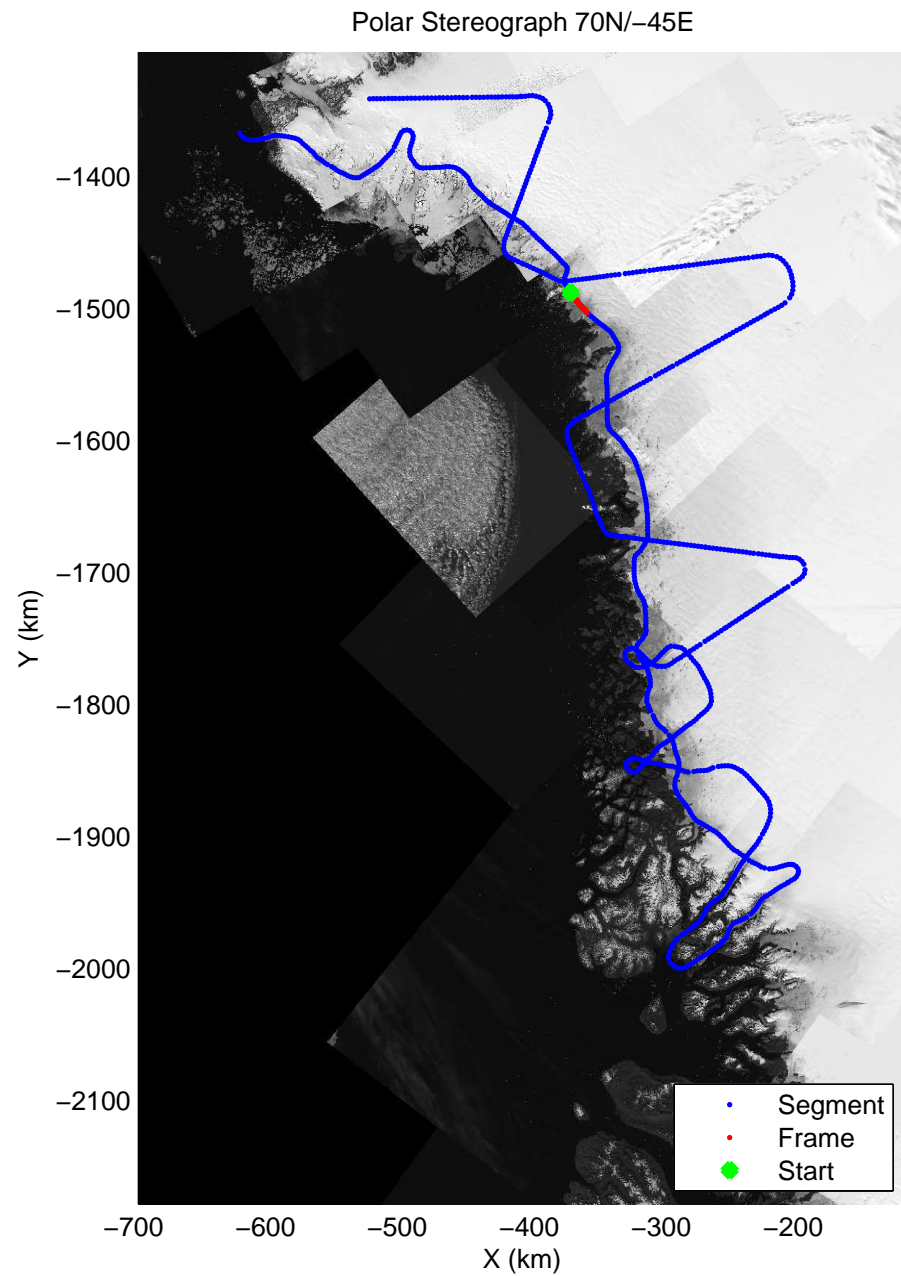

accum 2011_Greenland_P3: "NW Glaciers" 20110513_01_016: 12:02:57.2 to 12:05:49.3 GPS

accum 2011_Greenland_P3: "NW Glaciers" 20110513_01_017: 12:05:49.5 to 12:08:45.8 GPS

accum 2011_Greenland_P3: "NW Glaciers" 20110513_01_018: 12:08:46.0 to 12:11:50.4 GPS