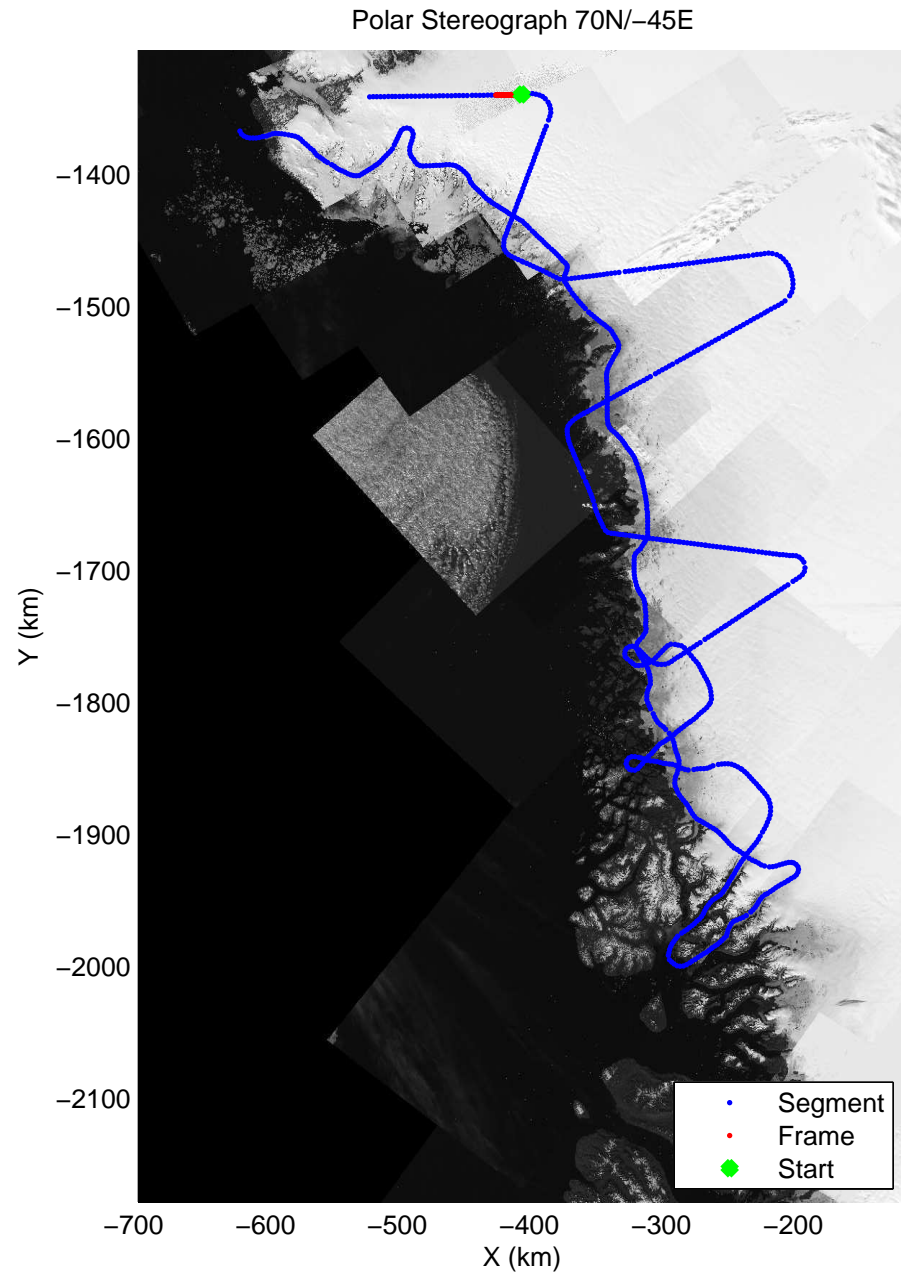

accum 2011_Greenland_P3: "NW Glaciers" 20110513_01_124: 16:54:39.3 to 16:57:03.8 GPS

accum 2011_Greenland_P3: "NW Glaciers" 20110513_01_125: 16:57:04.0 to 16:59:32.7 GPS

accum 2011_Greenland_P3: "NW Glaciers" 20110513_01_126: 16:59:32.9 to 17:02:09.9 GPS