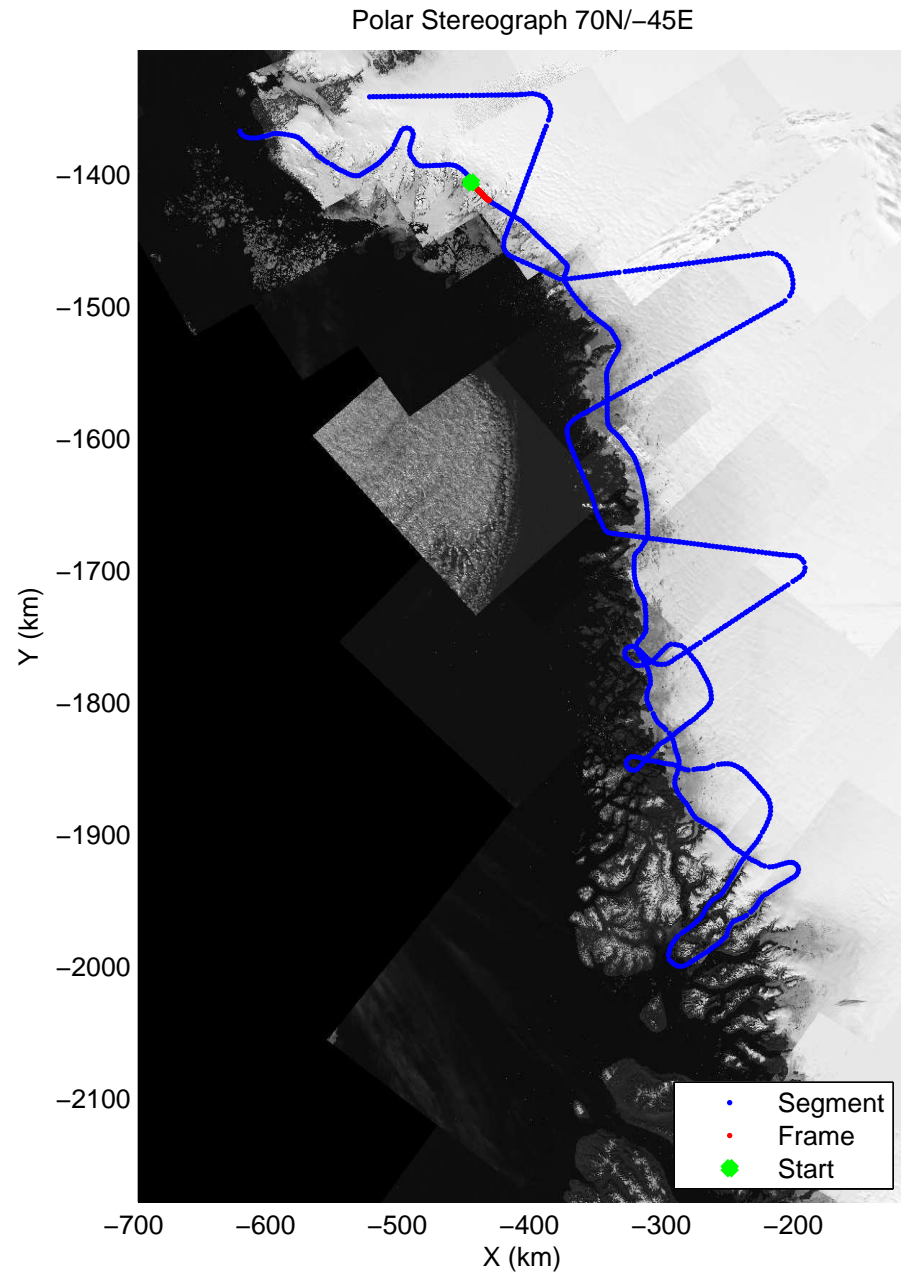

accum 2011_Greenland_P3: "NW Glaciers" 20110513_01_010: 11:45:08.5 to 11:48:06.2 GPS

accum 2011_Greenland_P3: "NW Glaciers" 20110513_01_011: 11:48:06.3 to 11:50:57.2 GPS

accum 2011_Greenland_P3: "NW Glaciers" 20110513_01_012: 11:50:57.4 to 11:53:48.5 GPS