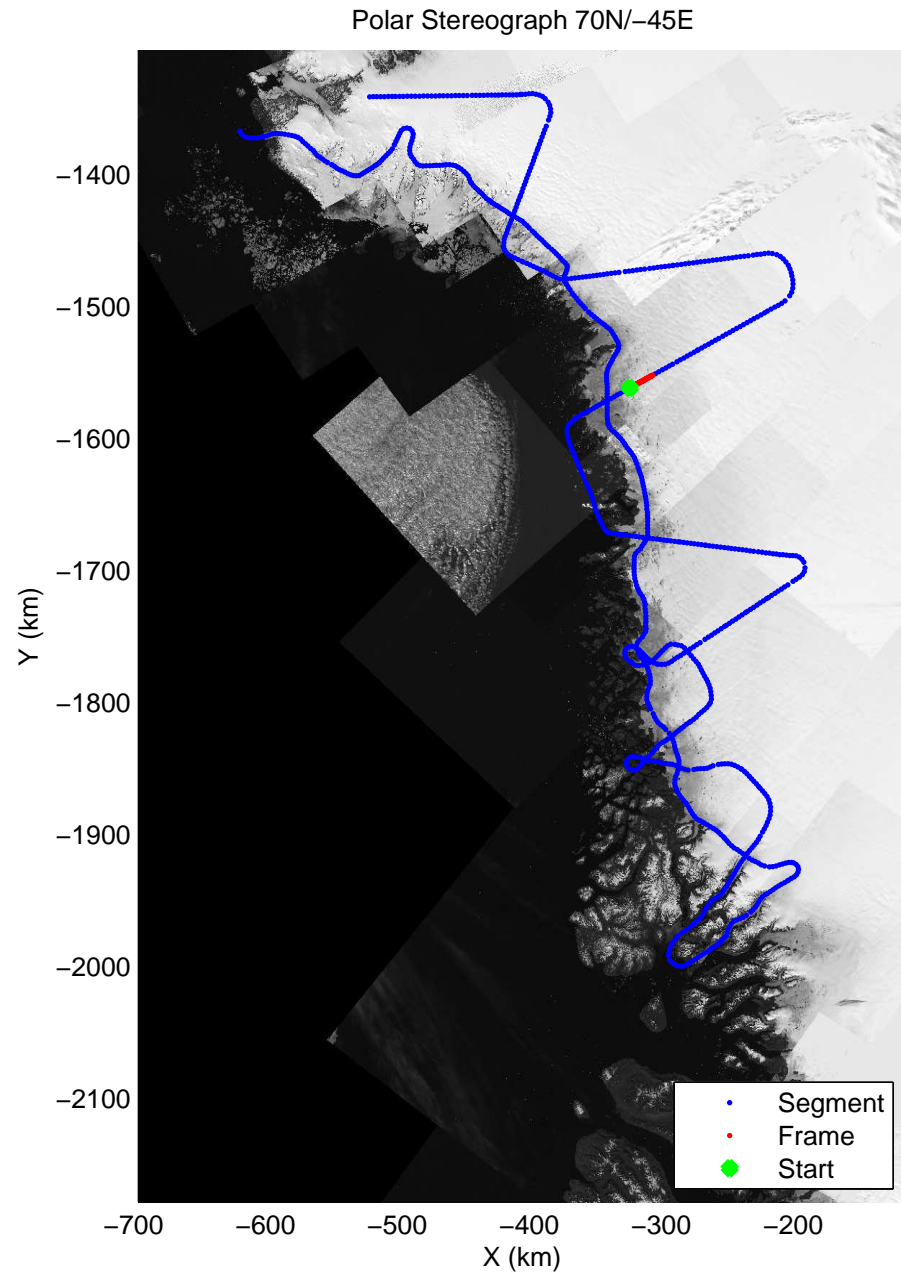

accum 2011_Greenland_P3: "NW Glaciers" 20110513_01_097: 15:48:15.1 to 15:51:02.3 GPS

accum 2011_Greenland_P3: "NW Glaciers" 20110513_01_098: 15:51:02.5 to 15:53:42.0 GPS

accum 2011_Greenland_P3: "NW Glaciers" 20110513_01_099: 15:53:42.2 to 15:56:18.9 GPS