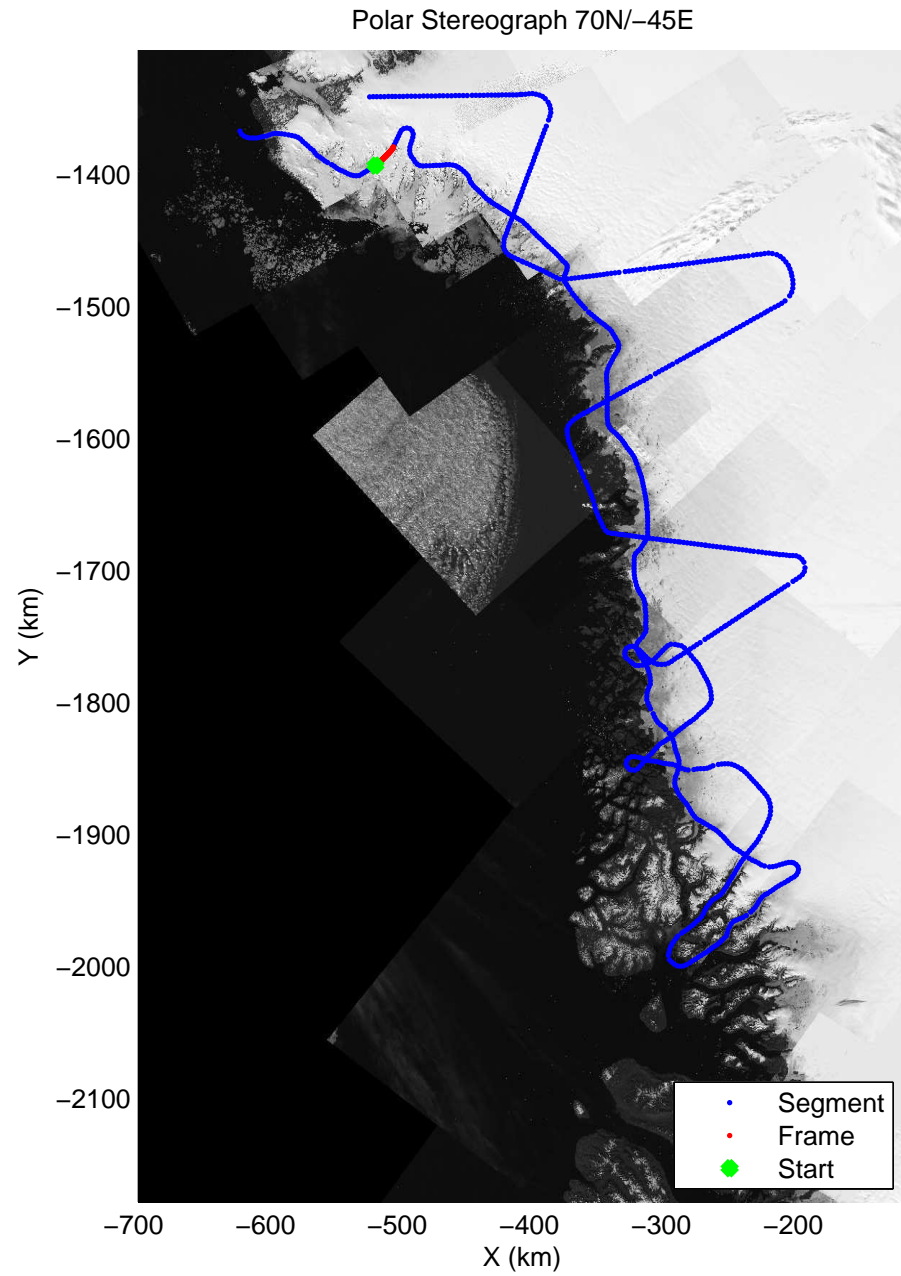

accum 2011_Greenland_P3: "NW Glaciers" 20110513_01_004: 11:27:29.6 to 11:30:25.1 GPS

accum 2011_Greenland_P3: "NW Glaciers" 20110513_01_005: 11:30:25.3 to 11:33:24.1 GPS

accum 2011_Greenland_P3: "NW Glaciers" 20110513_01_006: 11:33:24.3 to 11:36:27.1 GPS