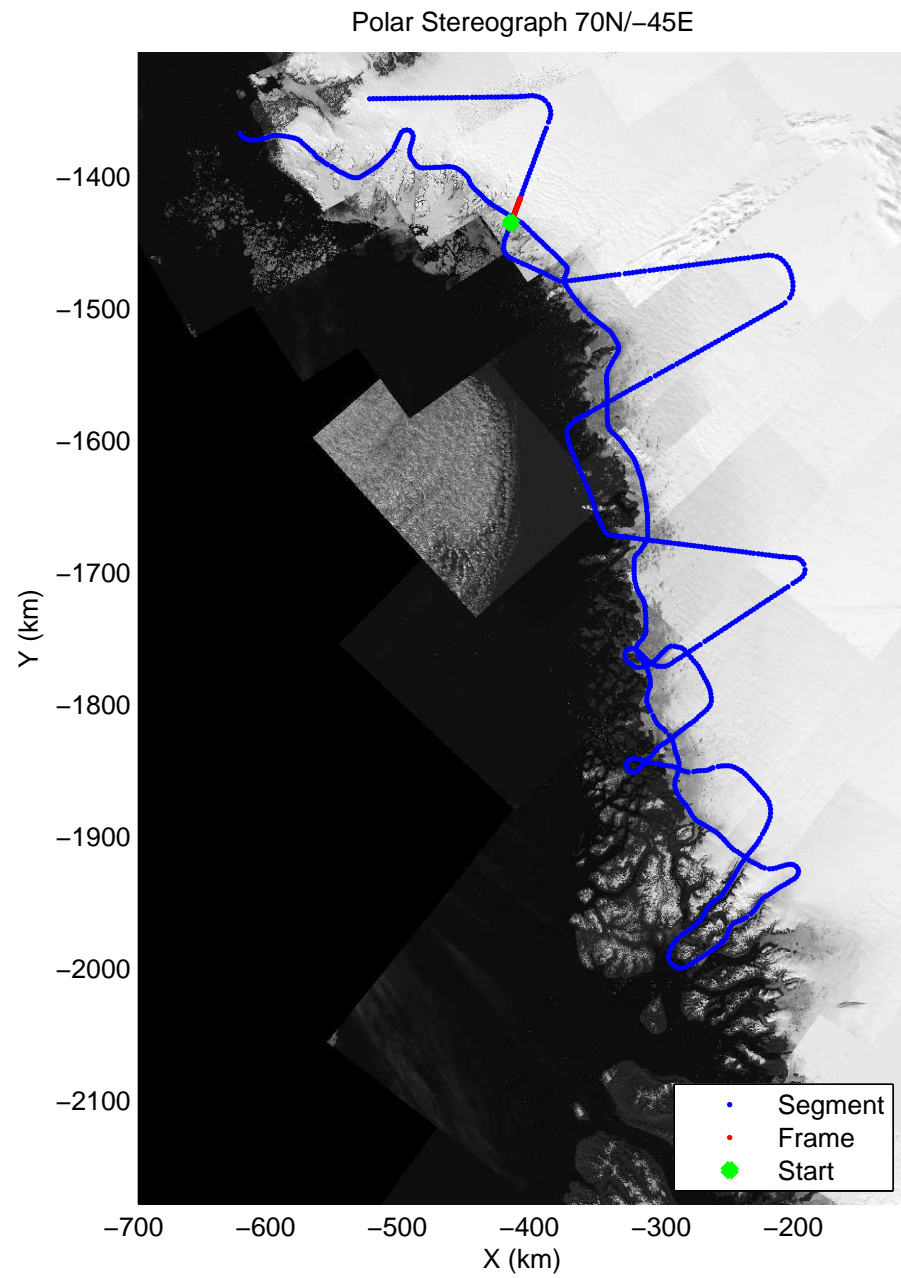

accum 2011_Greenland_P3: "NW Glaciers" 20110513_01_118: 16:39:02.4 to 16:41:35.6 GPS

accum 2011_Greenland_P3: "NW Glaciers" 20110513_01_119: 16:41:35.7 to 16:44:13.0 GPS

accum 2011_Greenland_P3: "NW Glaciers" 20110513_01_120: 16:44:13.3 to 16:46:57.4 GPS