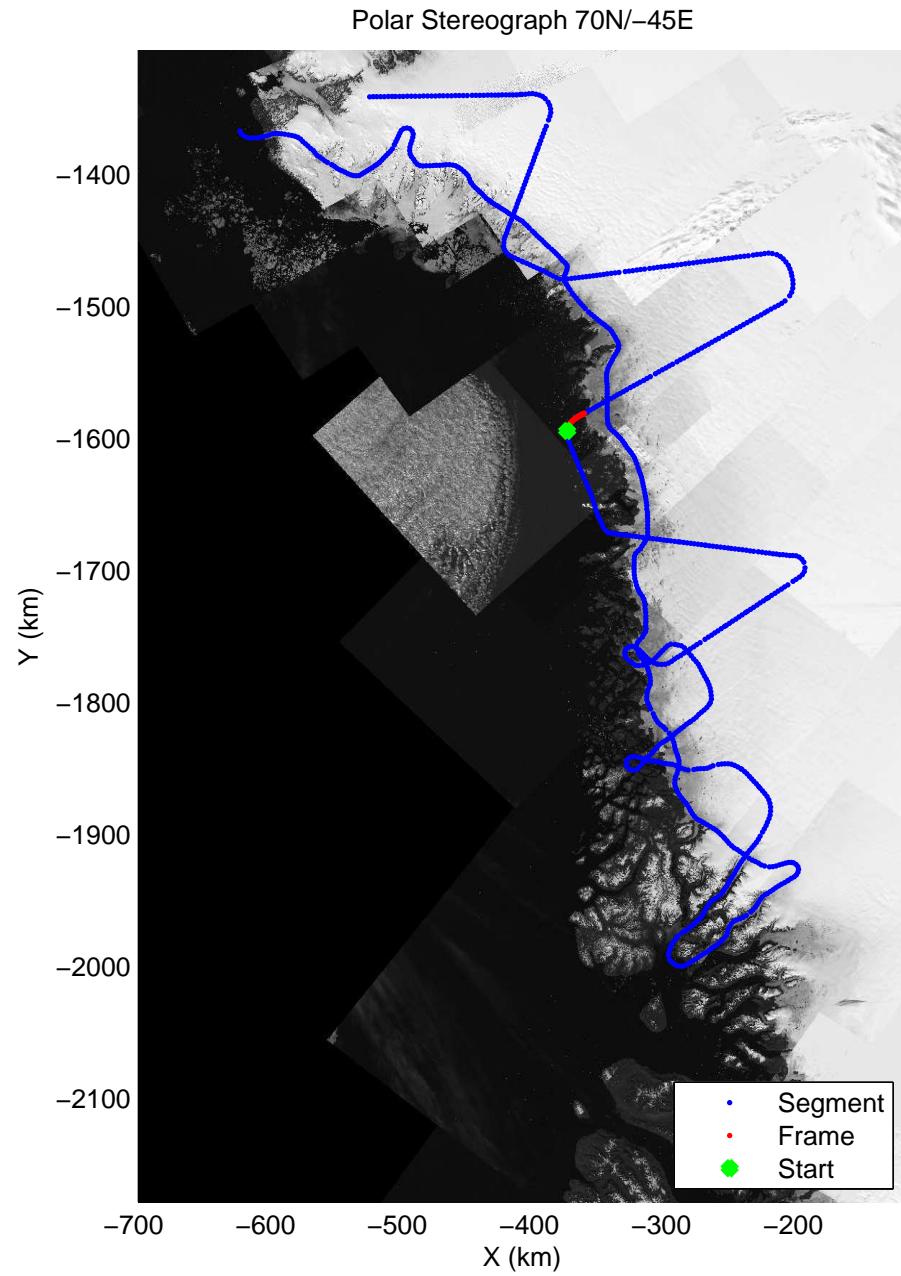

accum 2011_Greenland_P3: "NW Glaciers" 20110513_01_094: 15:39:52.9 to 15:42:35.2 GPS

accum 2011_Greenland_P3: "NW Glaciers" 20110513_01_095: 15:42:35.4 to 15:45:24.4 GPS

accum 2011_Greenland_P3: "NW Glaciers" 20110513_01_096: 15:45:24.6 to 15:48:14.9 GPS