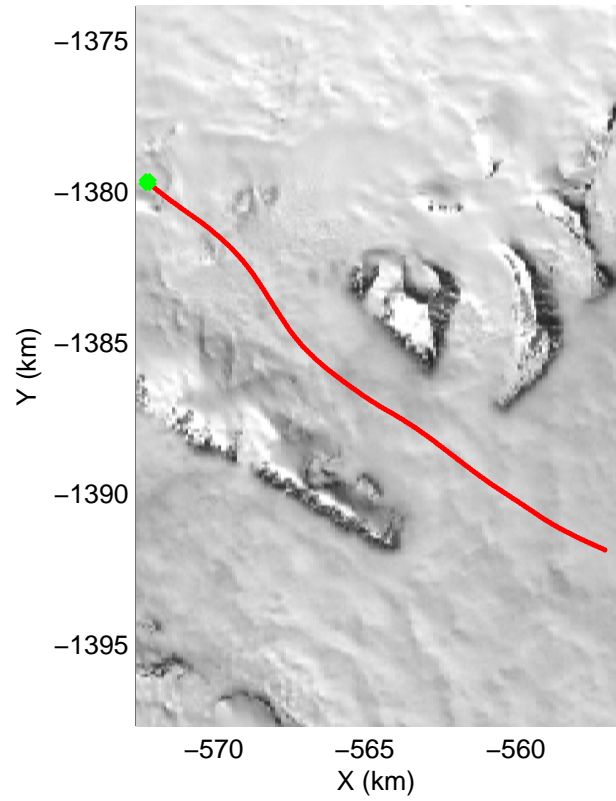

accum 2011_Greenland_P3: "NW Glaciers" 20110513_01_001: 11:18:48.2 to 11:21:42.4 GPS

accum 2011_Greenland_P3: "NW Glaciers" 20110513_01_002: 11:21:42.6 to 11:24:39.4 GPS

accum 2011_Greenland_P3: "NW Glaciers" 20110513_01_003: 11:24:39.6 to 11:27:29.5 GPS