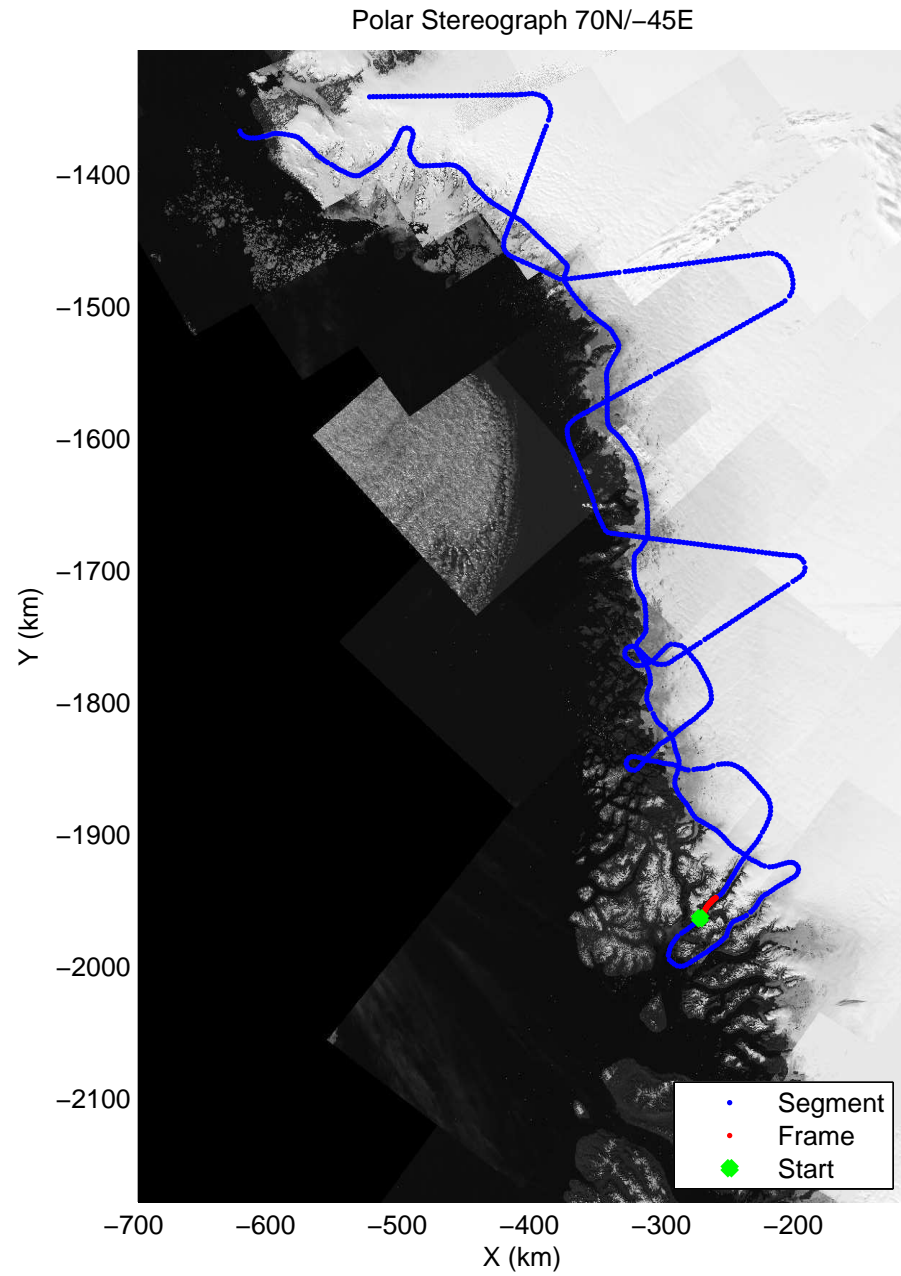

accum 2011_Greenland_P3: "NW Glaciers" 20110513_01_052: 13:45:57.1 to 13:48:48.9 GPS

accum 2011_Greenland_P3: "NW Glaciers" 20110513_01_053: 13:48:49.1 to 13:51:51.4 GPS

accum 2011_Greenland_P3: "NW Glaciers" 20110513_01_054: 13:51:51.6 to 13:54:46.0 GPS