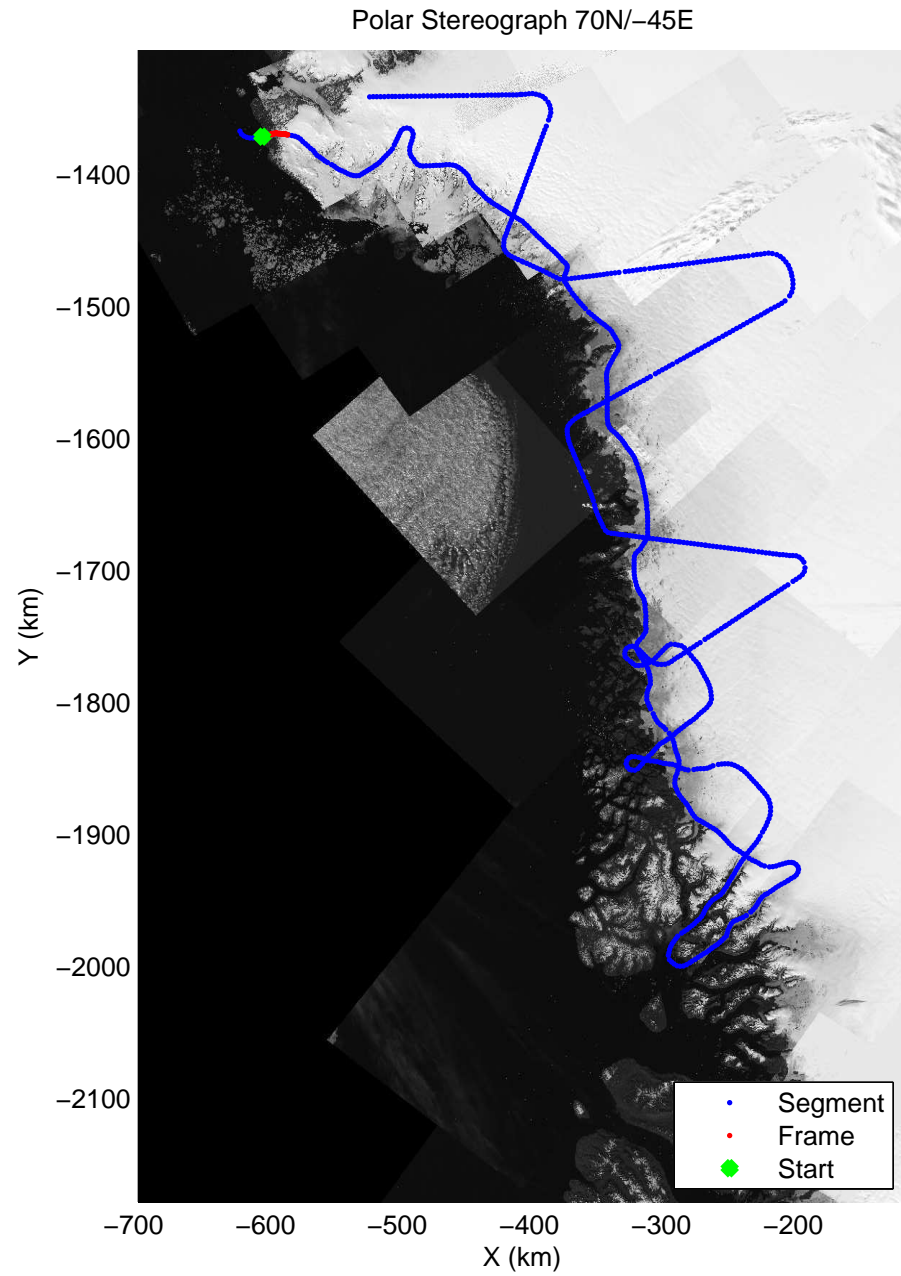

accum 2011_Greenland_P3: "NW Glaciers" 20110513_01_001: 11:18:48.2 to 11:21:42.4 GPS

accum 2011_Greenland_P3: "NW Glaciers" 20110513_01_002: 11:21:42.6 to 11:24:39.4 GPS

accum 2011_Greenland_P3: "NW Glaciers" 20110513_01_003: 11:24:39.6 to 11:27:29.5 GPS