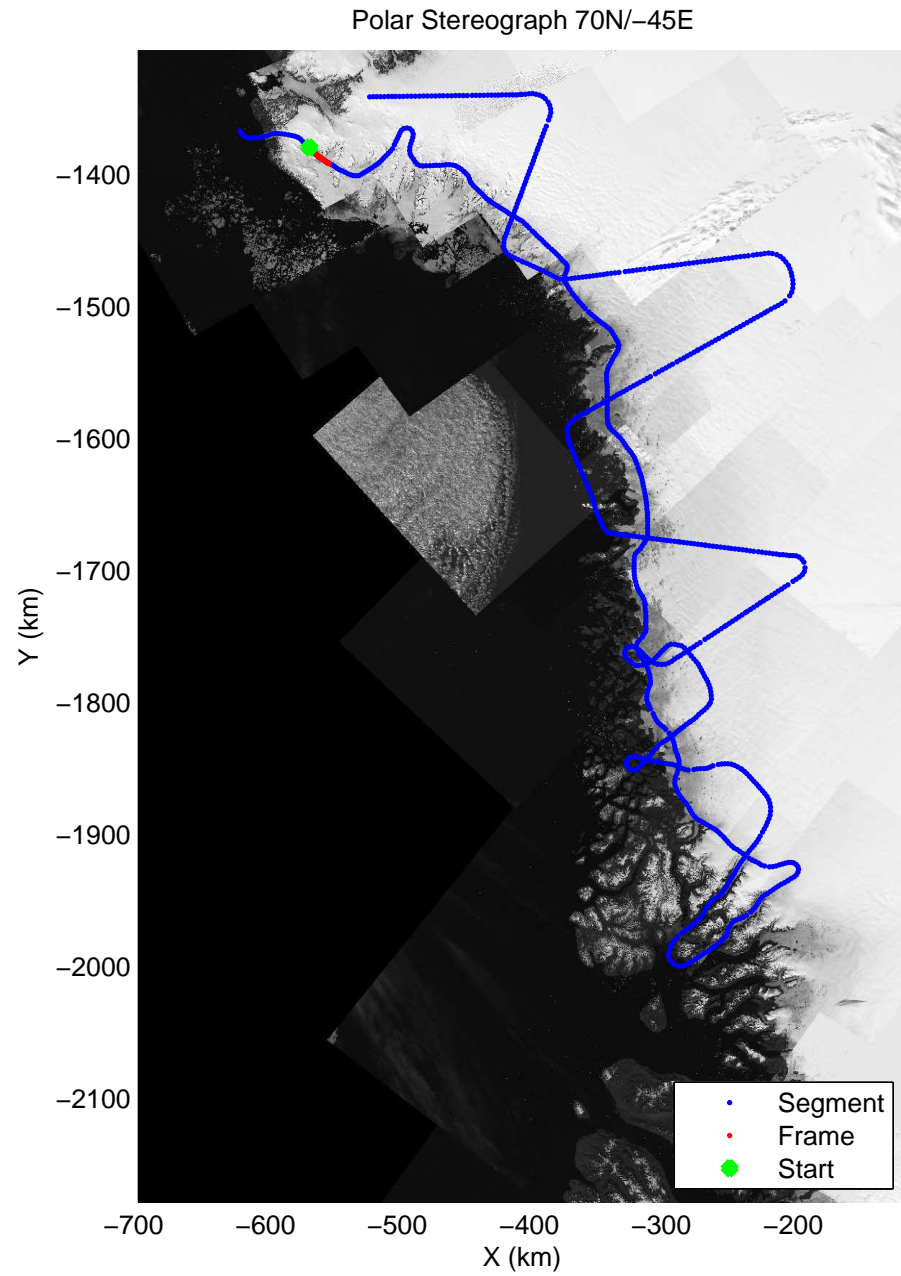

accum 2011_Greenland_P3: "NW Glaciers" 20110513_01_001: 11:18:48.2 to 11:21:42.4 GPS

accum 2011_Greenland_P3: "NW Glaciers" 20110513_01_002: 11:21:42.6 to 11:24:39.4 GPS

accum 2011_Greenland_P3: "NW Glaciers" 20110513_01_003: 11:24:39.6 to 11:27:29.5 GPS