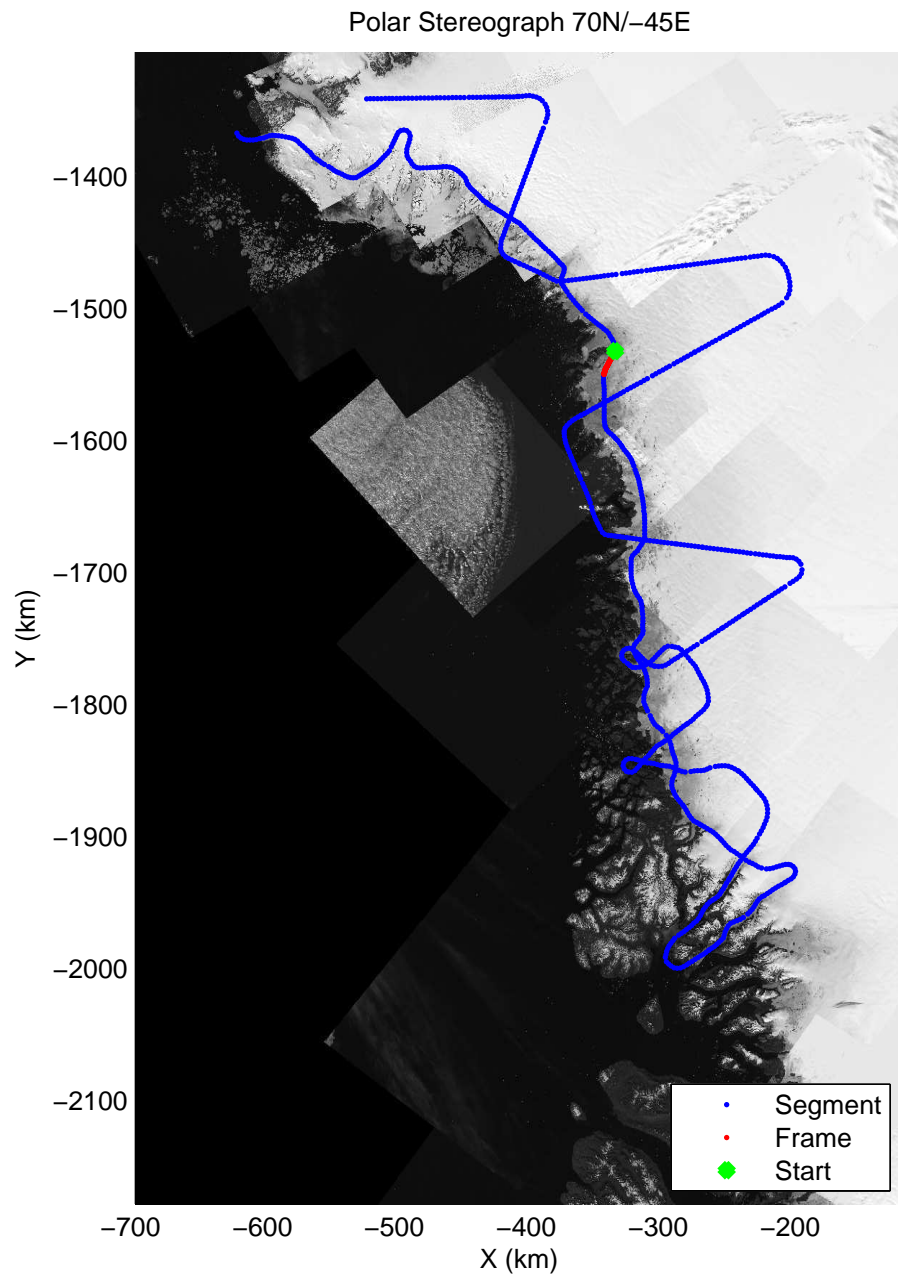

accum 2011_Greenland_P3: "NW Glaciers" 20110513_01_019: 12:11:50.7 to 12:14:35.4 GPS

accum 2011_Greenland_P3: "NW Glaciers" 20110513_01_020: 12:14:35.5 to 12:17:23.7 GPS

accum 2011_Greenland_P3: "NW Glaciers" 20110513_01_021: 12:17:23.9 to 12:20:18.7 GPS