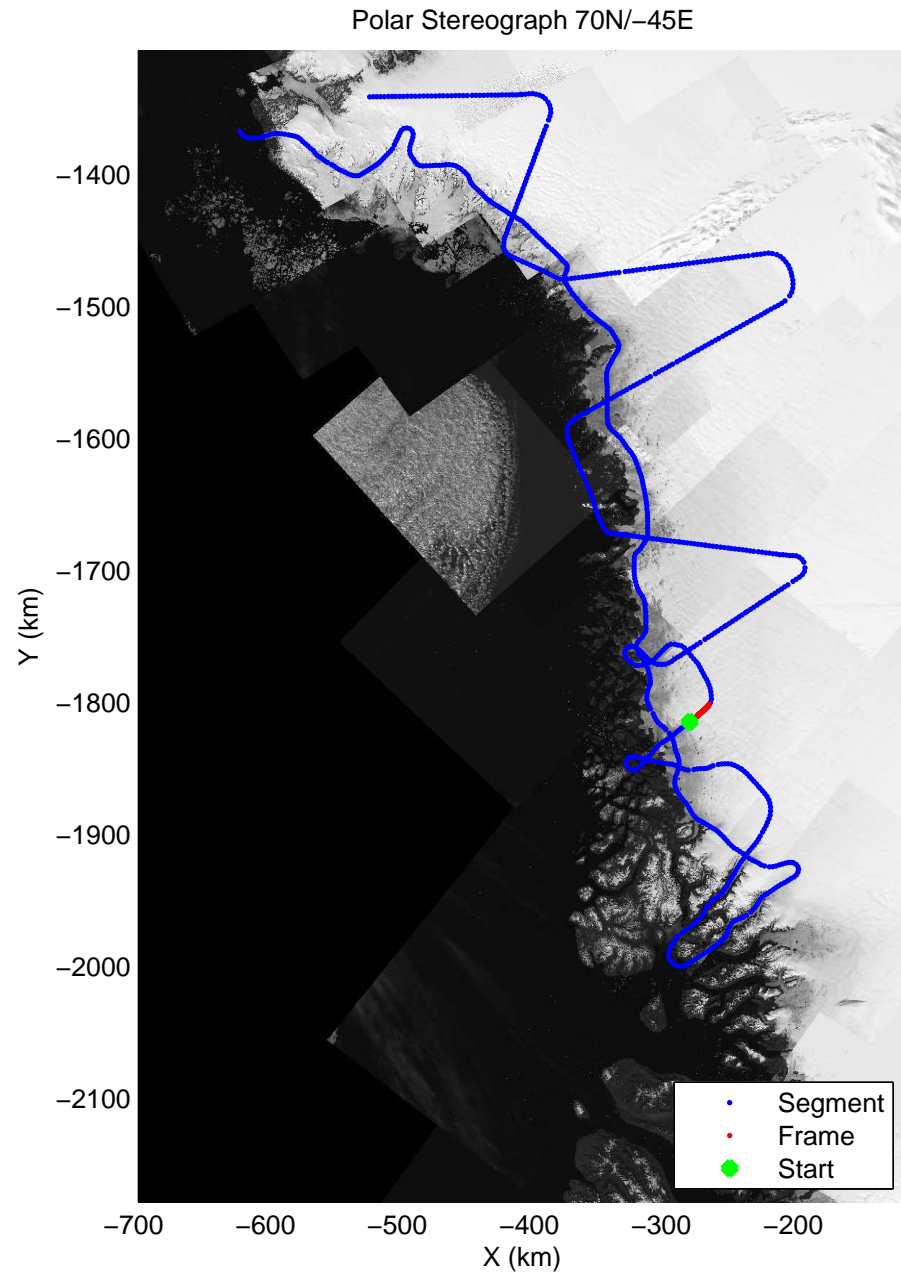

accum 2011_Greenland_P3: "NW Glaciers" 20110513_01_067: 14:27:38.4 to 14:30:26.7 GPS

accum 2011_Greenland_P3: "NW Glaciers" 20110513_01_068: 14:30:26.9 to 14:33:26.8 GPS

accum 2011_Greenland_P3: "NW Glaciers" 20110513_01_069: 14:33:27.0 to 14:36:21.9 GPS