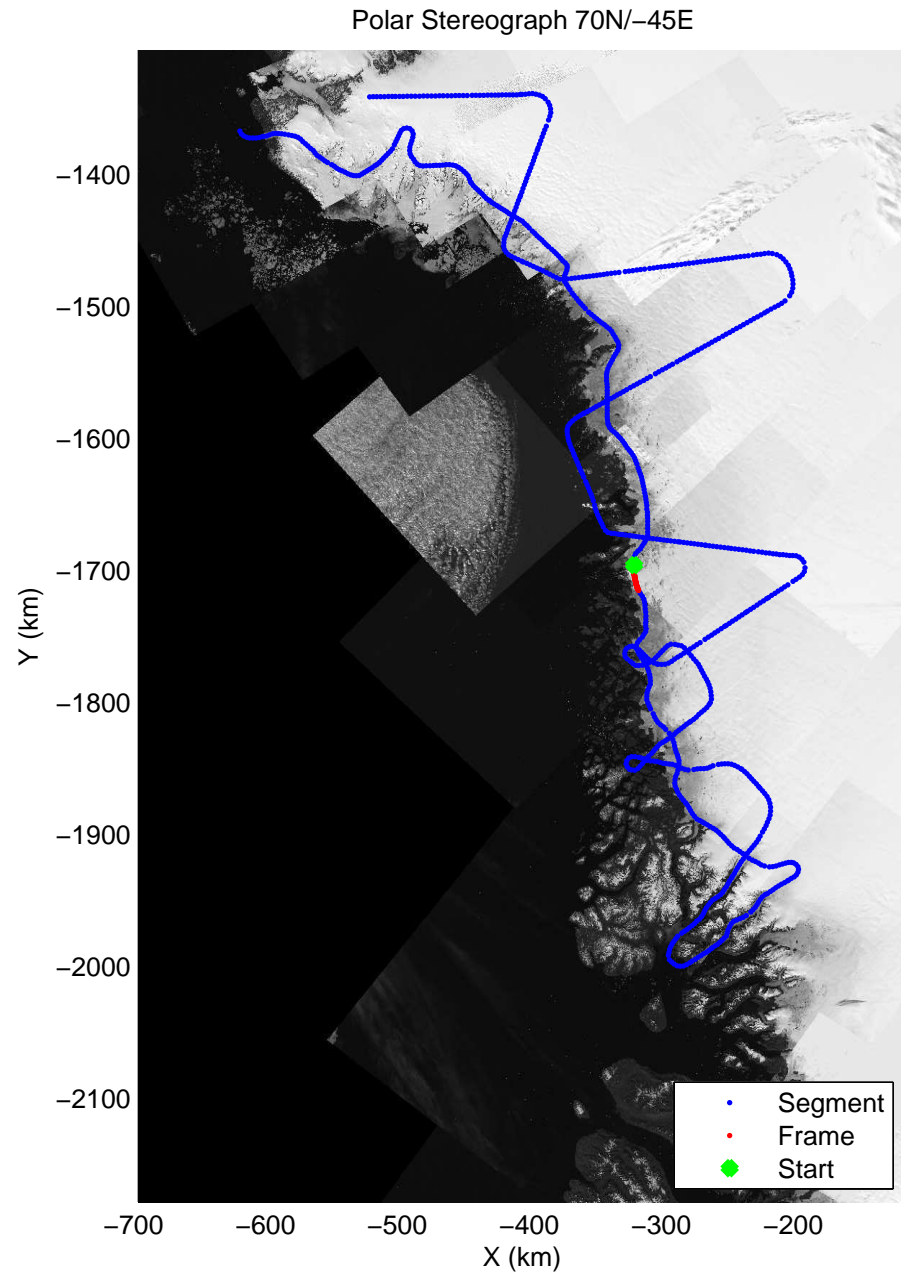

accum 2011_Greenland_P3: "NW Glaciers" 20110513_01_028: 12:37:43.6 to 12:40:35.4 GPS

accum 2011_Greenland_P3: "NW Glaciers" 20110513_01_029: 12:40:35.6 to 12:43:22.7 GPS

accum 2011_Greenland_P3: "NW Glaciers" 20110513_01_030: 12:43:22.9 to 12:46:14.8 GPS