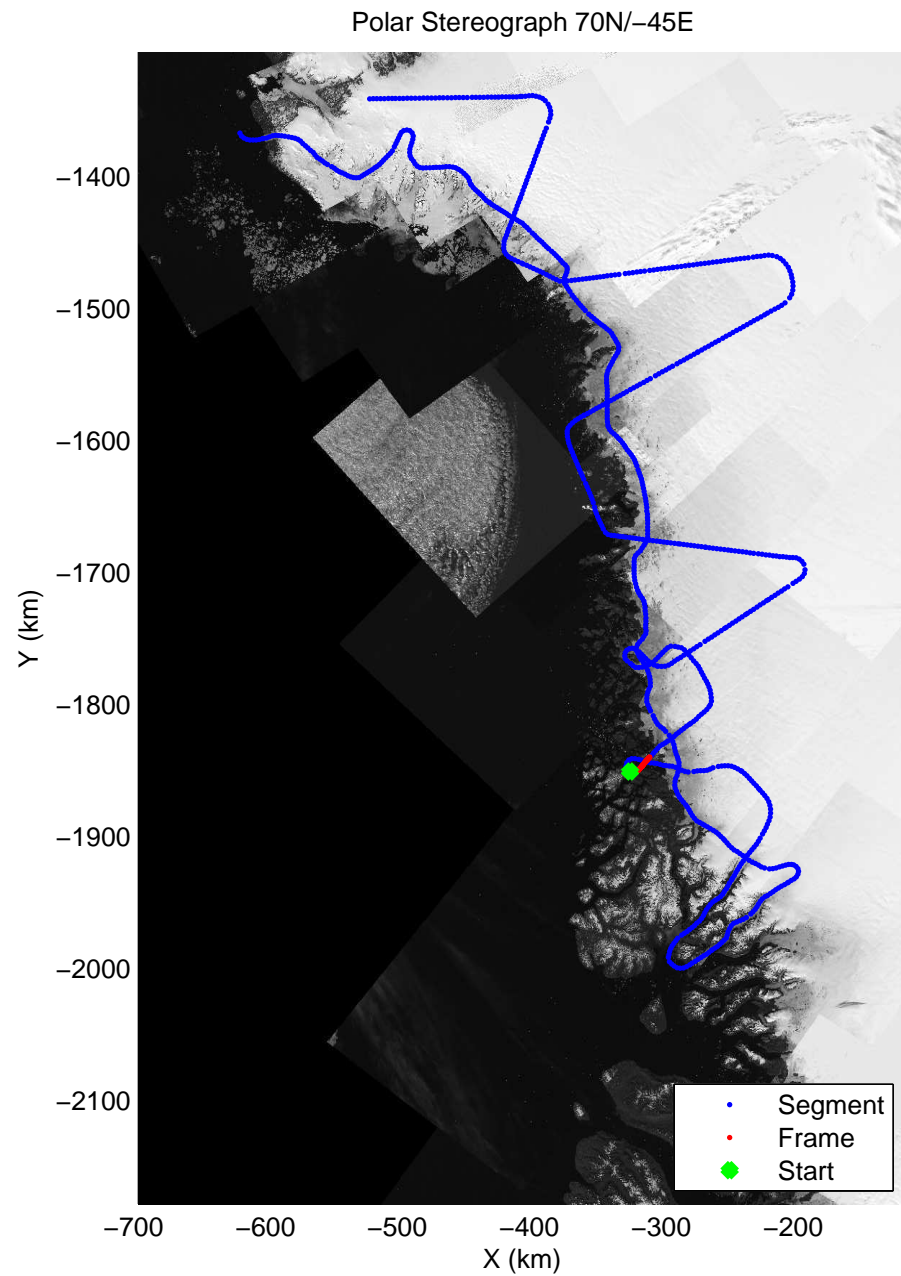

accum 2011_Greenland_P3: "NW Glaciers" 20110513_01_064: 14:19:11.3 to 14:21:58.9 GPS

accum 2011_Greenland_P3: "NW Glaciers" 20110513_01_065: 14:21:59.1 to 14:24:50.3 GPS

accum 2011_Greenland_P3: "NW Glaciers" 20110513_01_066: 14:24:50.5 to 14:27:38.2 GPS