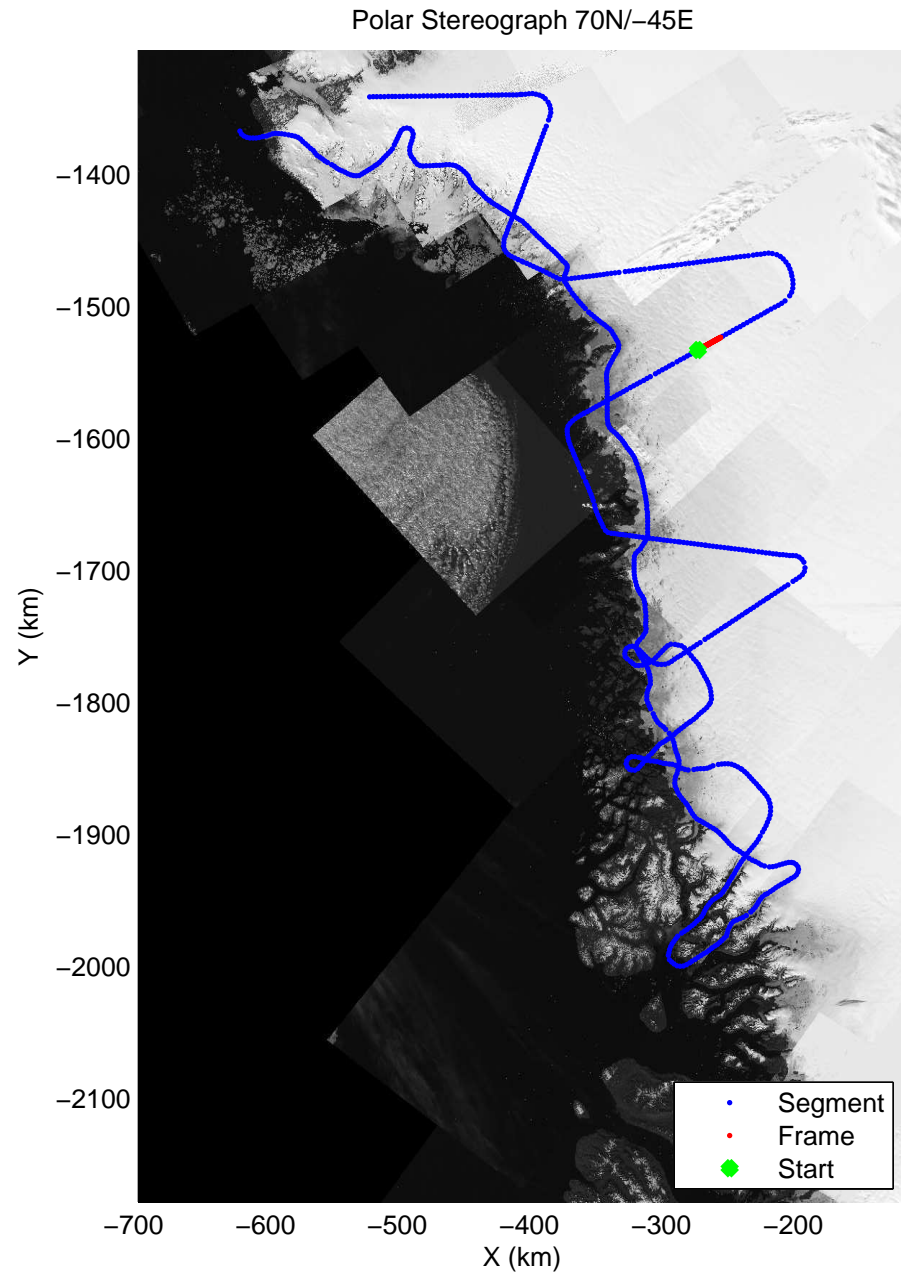

accum 2011_Greenland_P3: "NW Glaciers" 20110513_01_100: 15:56:19.1 to 15:58:46.5 GPS

accum 2011_Greenland_P3: "NW Glaciers" 20110513_01_101: 15:58:46.6 to 16:01:09.9 GPS

accum 2011_Greenland_P3: "NW Glaciers" 20110513_01_102: 16:01:10.1 to 16:03:32.0 GPS