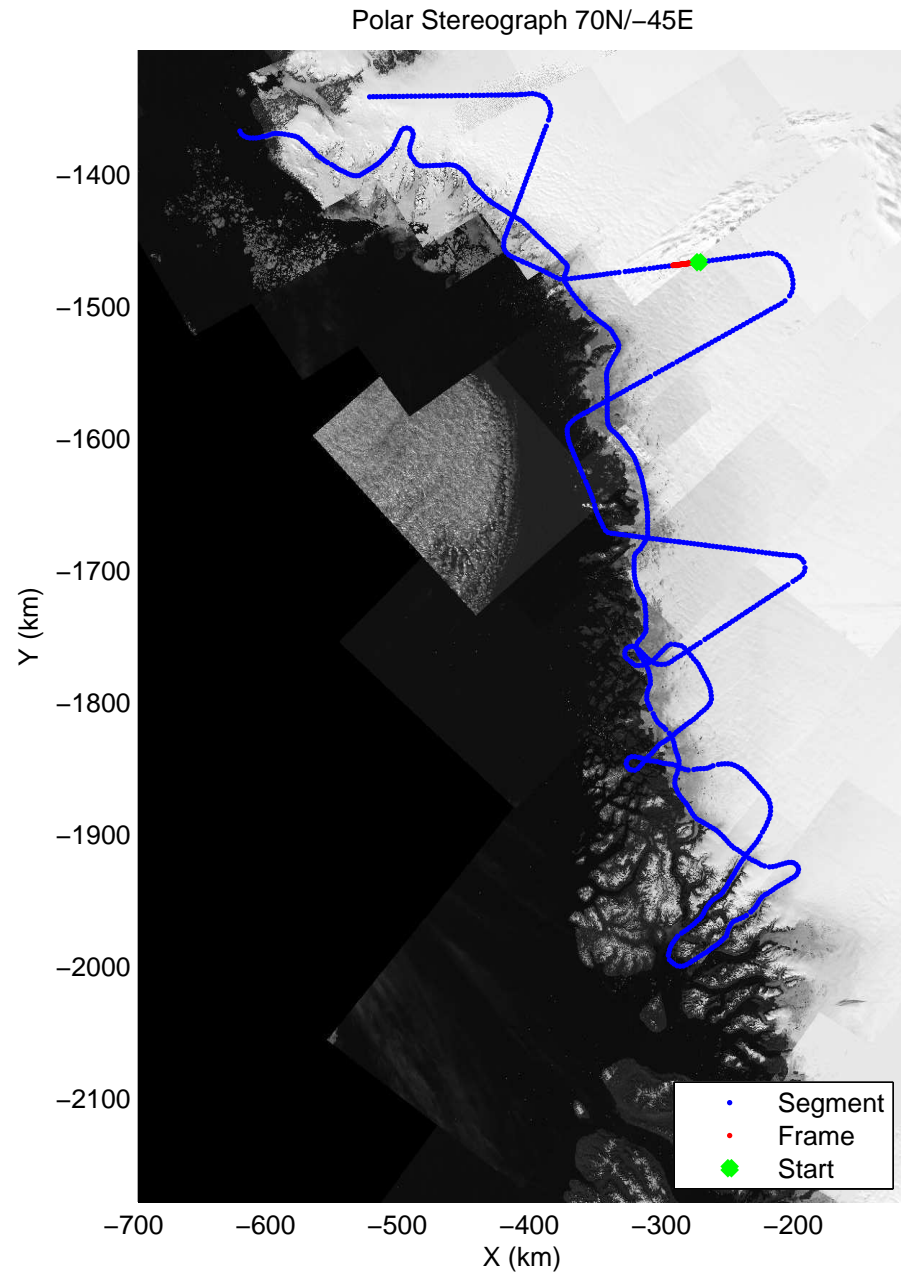

accum 2011_Greenland_P3: "NW Glaciers" 20110513_01_109: 16:17:24.9 to 16:19:49.1 GPS

accum 2011_Greenland_P3: "NW Glaciers" 20110513_01_110: 16:19:49.3 to 16:22:09.4 GPS

accum 2011_Greenland_P3: "NW Glaciers" 20110513_01_111: 16:22:09.6 to 16:24:27.6 GPS