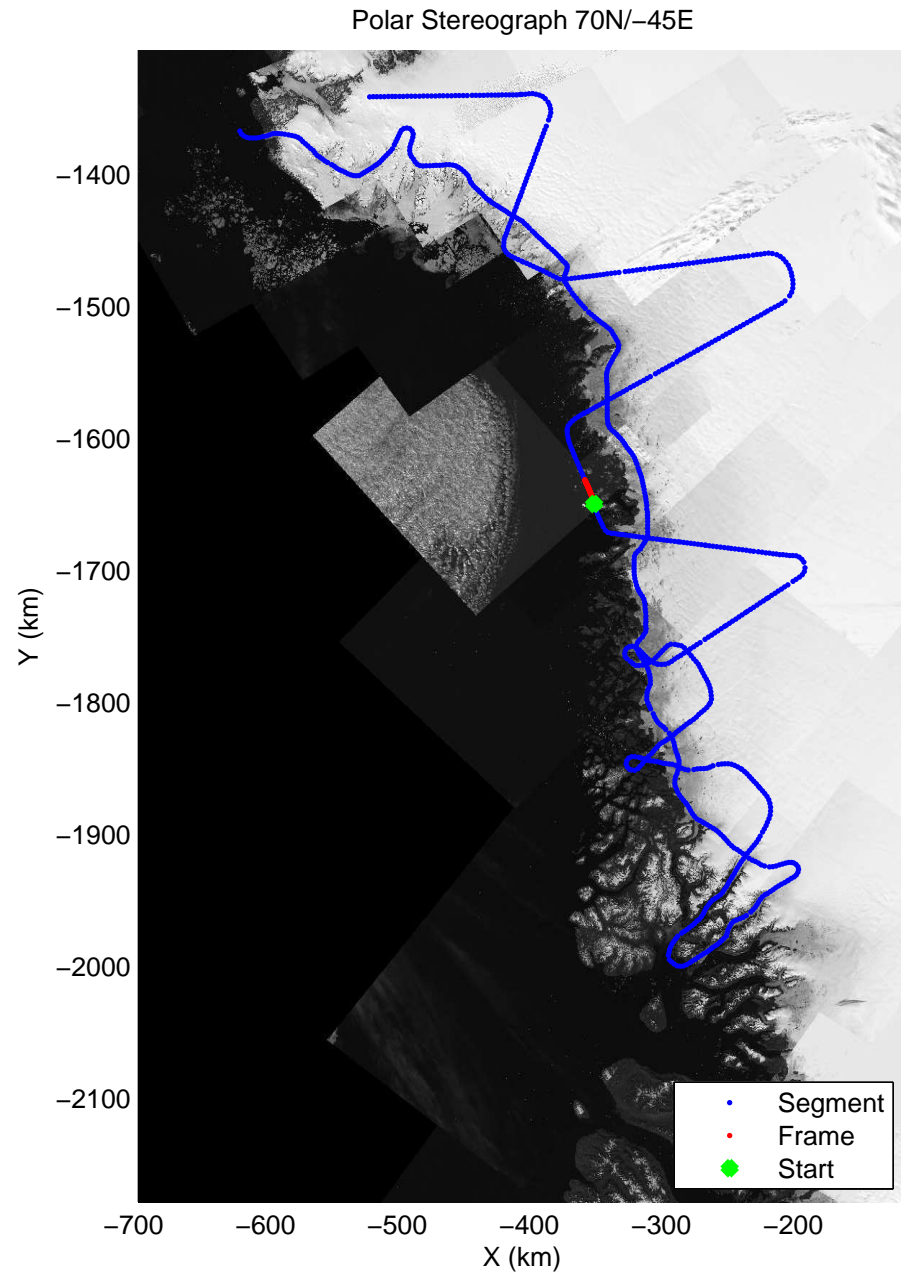

accum 2011_Greenland_P3: "NW Glaciers" 20110513_01_091: 15:31:16.8 to 15:34:03.6 GPS

accum 2011_Greenland_P3: "NW Glaciers" 20110513_01_092: 15:34:03.9 to 15:37:05.6 GPS

accum 2011_Greenland_P3: "NW Glaciers" 20110513_01_093: 15:37:05.9 to 15:39:52.7 GPS