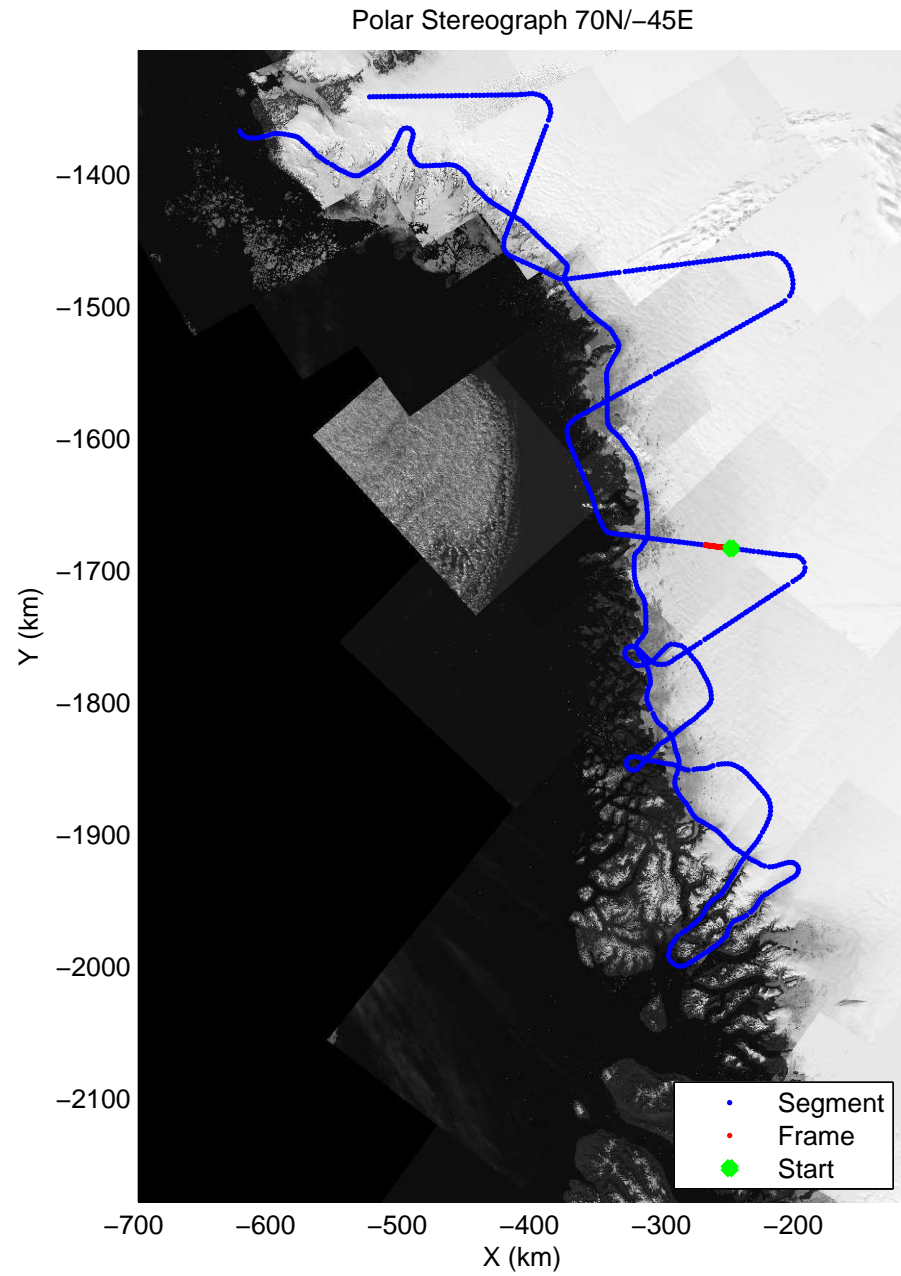

accum 2011_Greenland_P3: "NW Glaciers" 20110513_01_085: 15:15:43.8 to 15:18:29.2 GPS

accum 2011_Greenland_P3: "NW Glaciers" 20110513_01_086: 15:18:29.4 to 15:21:06.7 GPS

accum 2011_Greenland_P3: "NW Glaciers" 20110513_01_087: 15:21:06.9 to 15:23:34.1 GPS