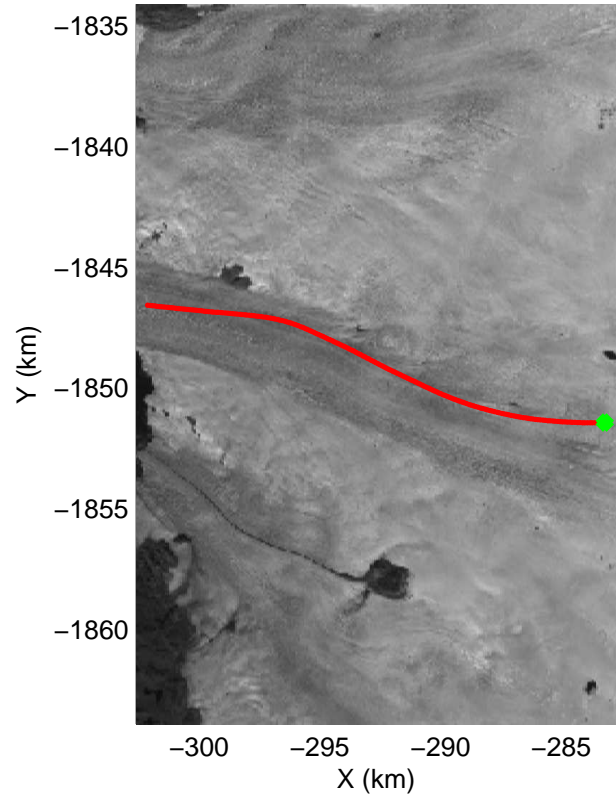

accum 2011_Greenland_P3: "NW Glaciers" 20110513_01_061: 14:10:52.3 to 14:13:35.9 GPS

accum 2011_Greenland_P3: "NW Glaciers" 20110513_01_062: 14:13:36.0 to 14:16:22.0 GPS

accum 2011_Greenland_P3: "NW Glaciers" 20110513_01_063: 14:16:22.2 to 14:19:11.1 GPS