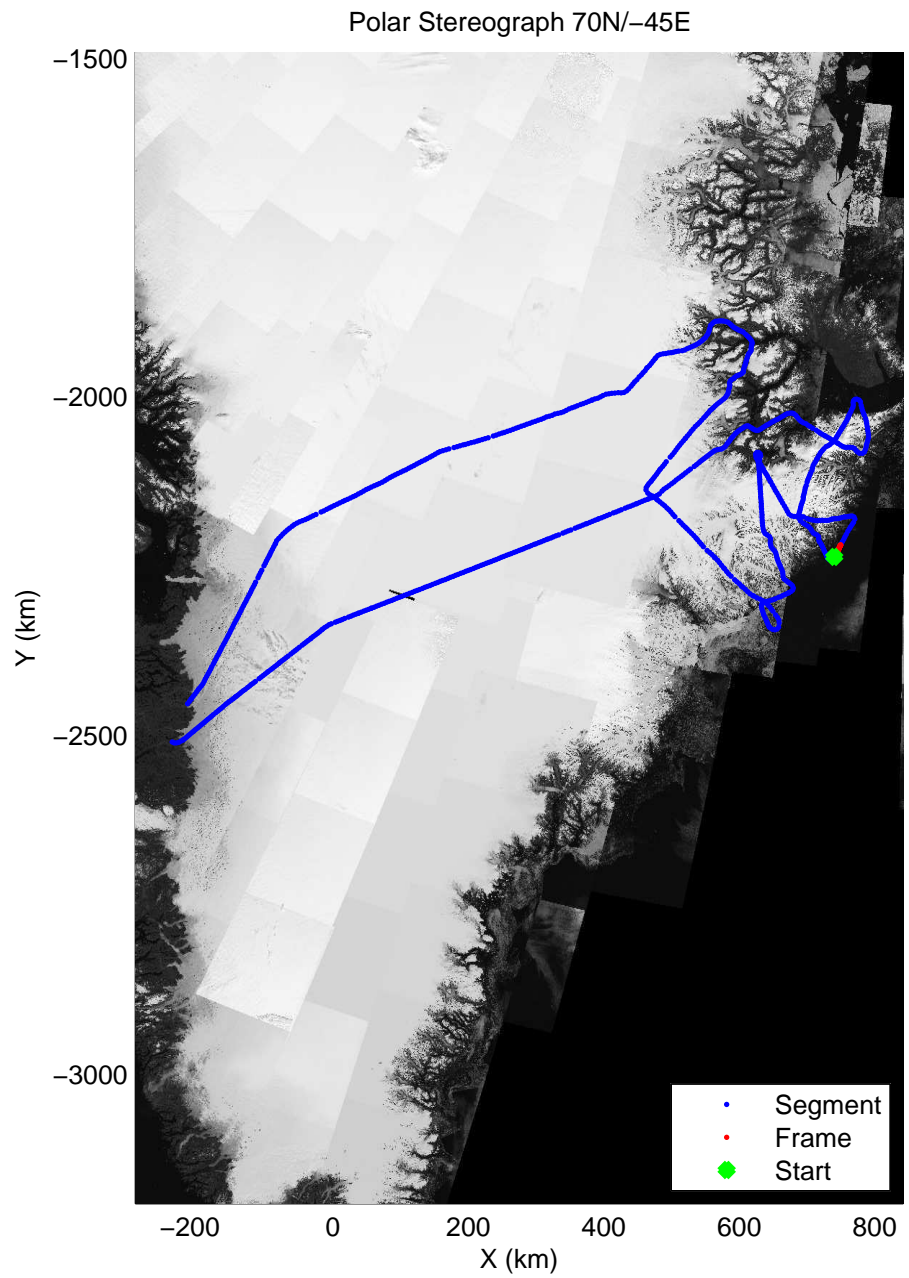

accum 2011_Greenland_P3: "Geikie01" 20110426_01_076: 13:33:42.1 to 13:36:38.5 GPS

accum 2011_Greenland_P3: "Geikie01" 20110426_01_077: 13:36:38.8 to 13:39:38.3 GPS

accum 2011_Greenland_P3: "Geikie01" 20110426_01_078: 13:39:38.6 to 13:42:25.7 GPS