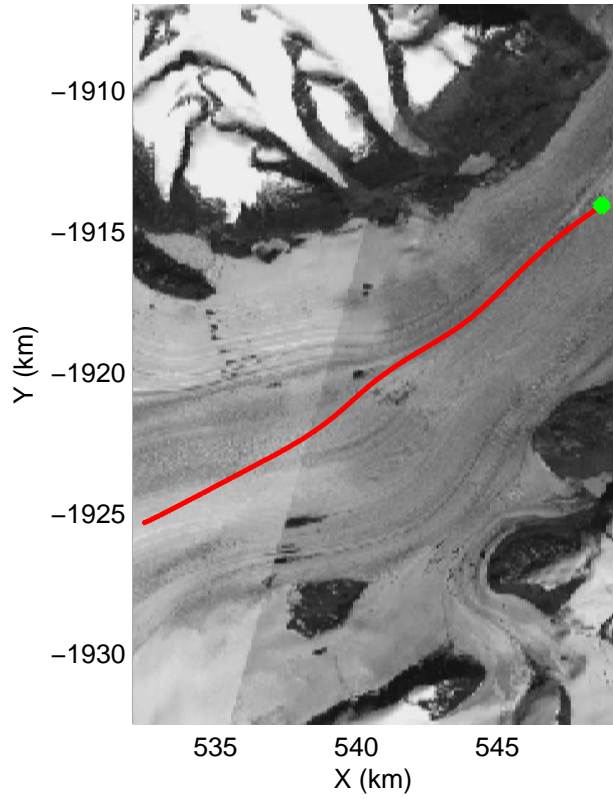

accum 2011_Greenland_P3: "Geikie01" 20110426_01_139: 16:12:05.7 to 16:15:11.6 GPS

accum 2011_Greenland_P3: "Geikie01" 20110426_01_140: 16:15:11.8 to 16:18:01.0 GPS

accum 2011_Greenland_P3: "Geikie01" 20110426_01_141: 16:18:01.2 to 16:20:54.0 GPS