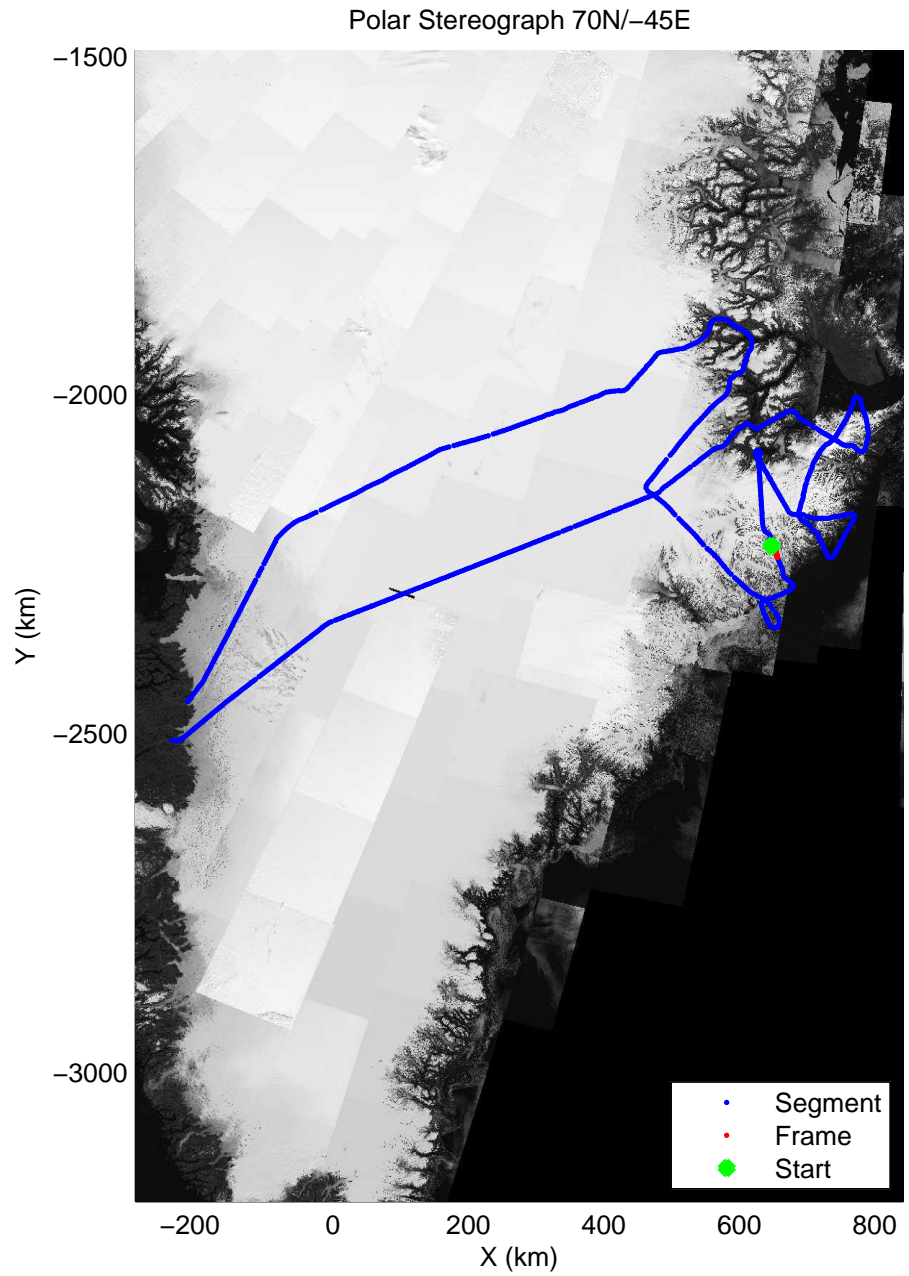

accum 2011_Greenland_P3: "Geikie01" 20110426_01_097: 14:28:05.0 to 14:30:21.8 GPS

accum 2011_Greenland_P3: "Geikie01" 20110426_01_098: 14:30:22.0 to 14:32:41.6 GPS

accum 2011_Greenland_P3: "Geikie01" 20110426_01_099: 14:32:41.8 to 14:35:31.9 GPS