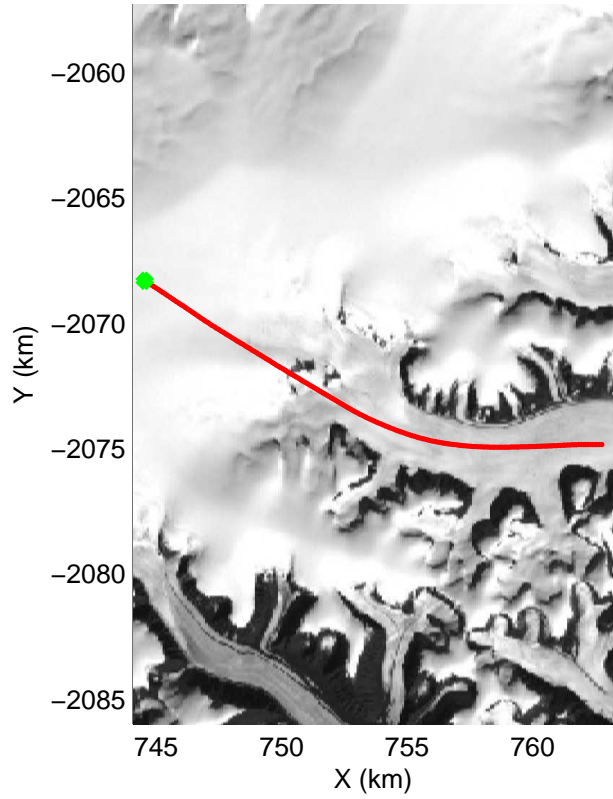

accum 2011_Greenland_P3: "Geikie01" 20110426_01_055: 12:37:59.3 to 12:40:21.5 GPS

accum 2011_Greenland_P3: "Geikie01" 20110426_01_056: 12:40:21.7 to 12:42:52.0 GPS

accum 2011_Greenland_P3: "Geikie01" 20110426_01_057: 12:42:52.2 to 12:45:17.5 GPS