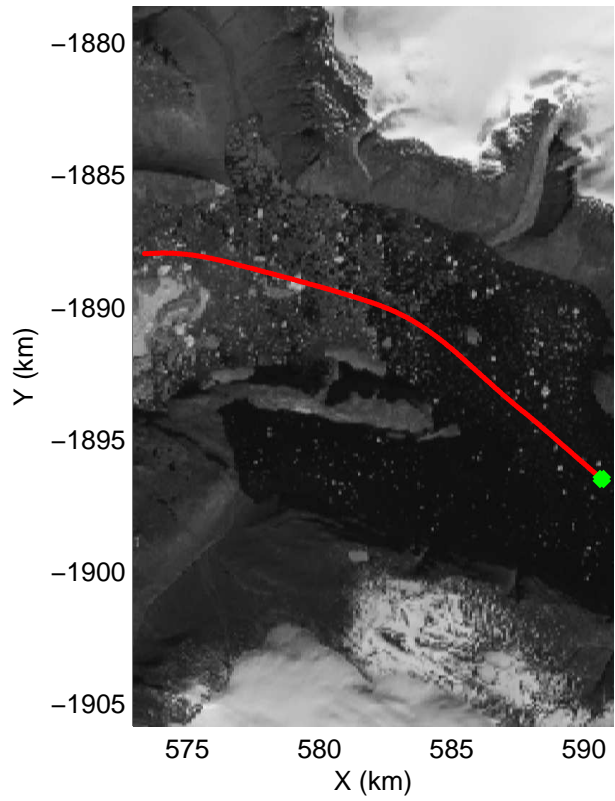

accum 2011_Greenland_P3: "Geikie01" 20110426_01_136: 16:02:15.6 to 16:05:18.1 GPS

accum 2011_Greenland_P3: "Geikie01" 20110426_01_137: 16:05:18.3 to 16:08:38.5 GPS

accum 2011_Greenland_P3: "Geikie01" 20110426_01_138: 16:08:38.7 to 16:12:05.6 GPS