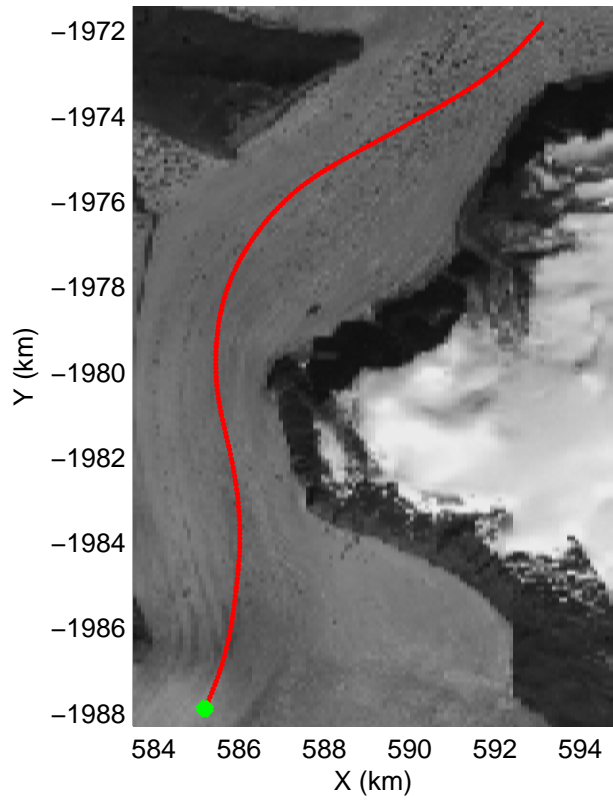

accum 2011_Greenland_P3: "Geikie01" 20110426_01_130: 15:45:37.5 to 15:48:12.2 GPS

accum 2011_Greenland_P3: "Geikie01" 20110426_01_131: 15:48:12.4 to 15:50:38.9 GPS

accum 2011_Greenland_P3: "Geikie01" 20110426_01_132: 15:50:39.1 to 15:53:22.3 GPS