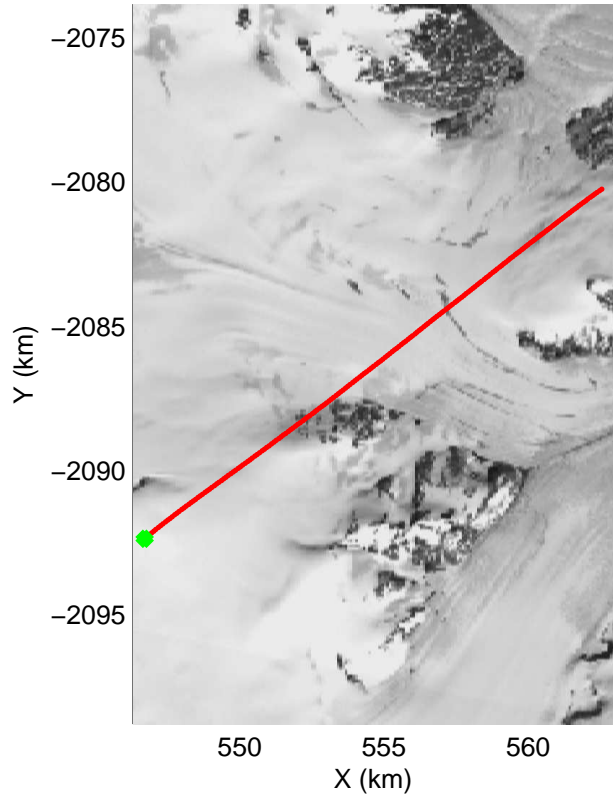

accum 2011_Greenland_P3: "Geikie01" 20110426_01_043: 12:05:09.5 to 12:07:14.2 GPS

accum 2011_Greenland_P3: "Geikie01" 20110426_01_044: 12:07:14.4 to 12:09:15.5 GPS

accum 2011_Greenland_P3: "Geikie01" 20110426_01_045: 12:09:15.8 to 12:11:38.9 GPS