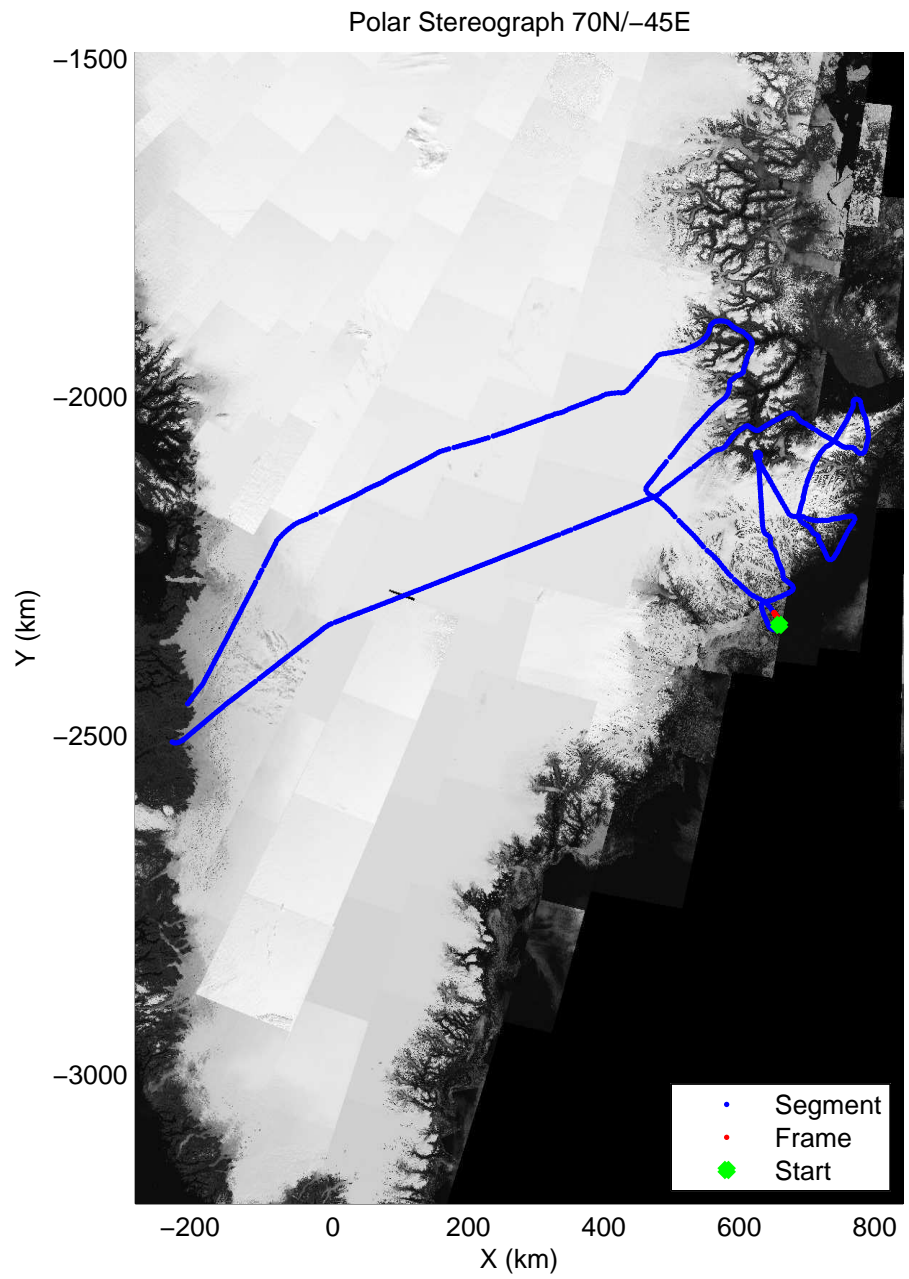

accum 2011_Greenland_P3: "Geikie01" 20110426_01_106: 14:52:36.4 to 14:55:32.2 GPS

accum 2011_Greenland_P3: "Geikie01" 20110426_01_107: 14:55:32.4 to 14:58:27.2 GPS

accum 2011_Greenland_P3: "Geikie01" 20110426_01_108: 14:58:27.3 to 15:01:13.5 GPS