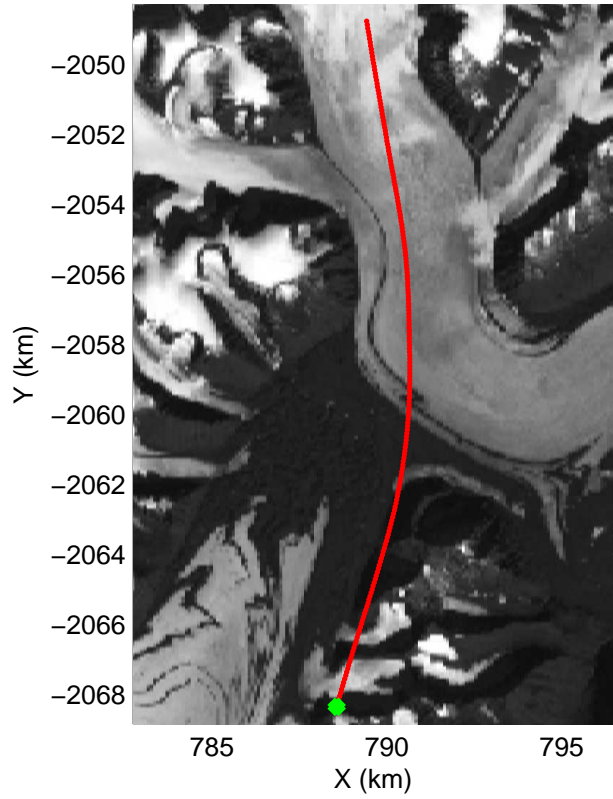

accum 2011_Greenland_P3: "Geikie01" 20110426_01_058: 12:45:17.6 to 12:47:45.2 GPS

accum 2011_Greenland_P3: "Geikie01" 20110426_01_059: 12:47:45.4 to 12:50:25.0 GPS

accum 2011_Greenland_P3: "Geikie01" 20110426_01_060: 12:50:25.2 to 12:52:57.2 GPS