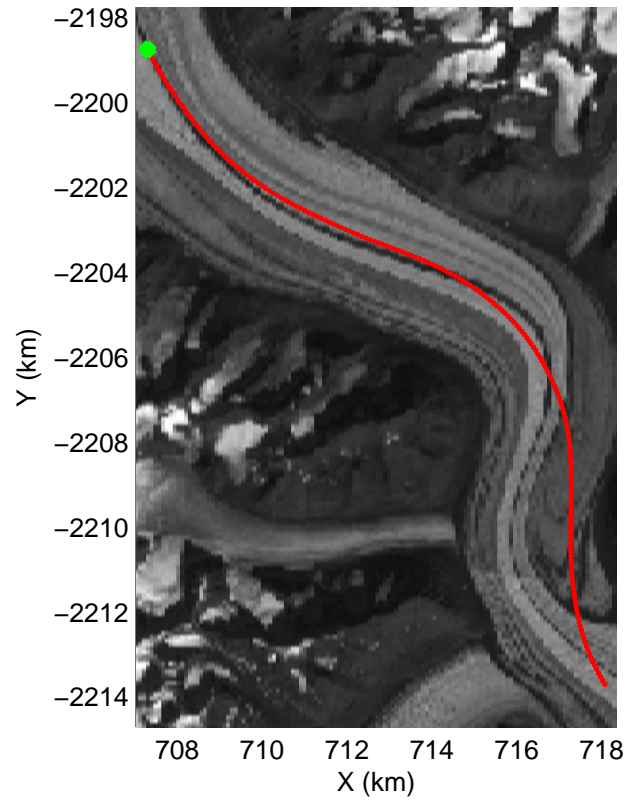

accum 2011_Greenland_P3: "Geikie01" 20110426_01_073: 13:25:55.7 to 13:28:24.5 GPS

accum 2011_Greenland_P3: "Geikie01" 20110426_01_074: 13:28:24.7 to 13:31:01.7 GPS

accum 2011_Greenland_P3: "Geikie01" 20110426_01_075: 13:31:01.9 to 13:33:41.9 GPS