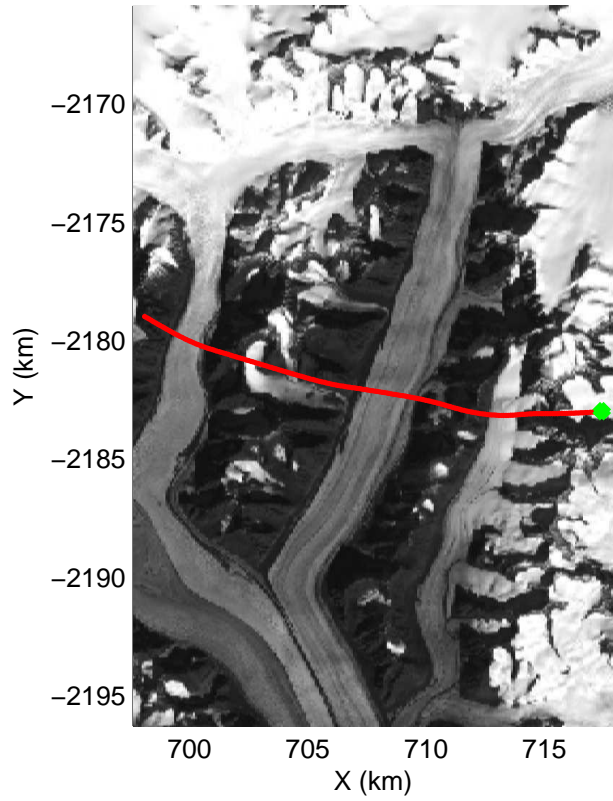

accum 2011_Greenland_P3: "Geikie01" 20110426_01_082: 13:50:00.7 to 13:52:57.7 GPS

accum 2011_Greenland_P3: "Geikie01" 20110426_01_083: 13:52:57.9 to 13:55:56.8 GPS

accum 2011_Greenland_P3: "Geikie01" 20110426_01_084: 13:55:56.9 to 13:58:42.6 GPS