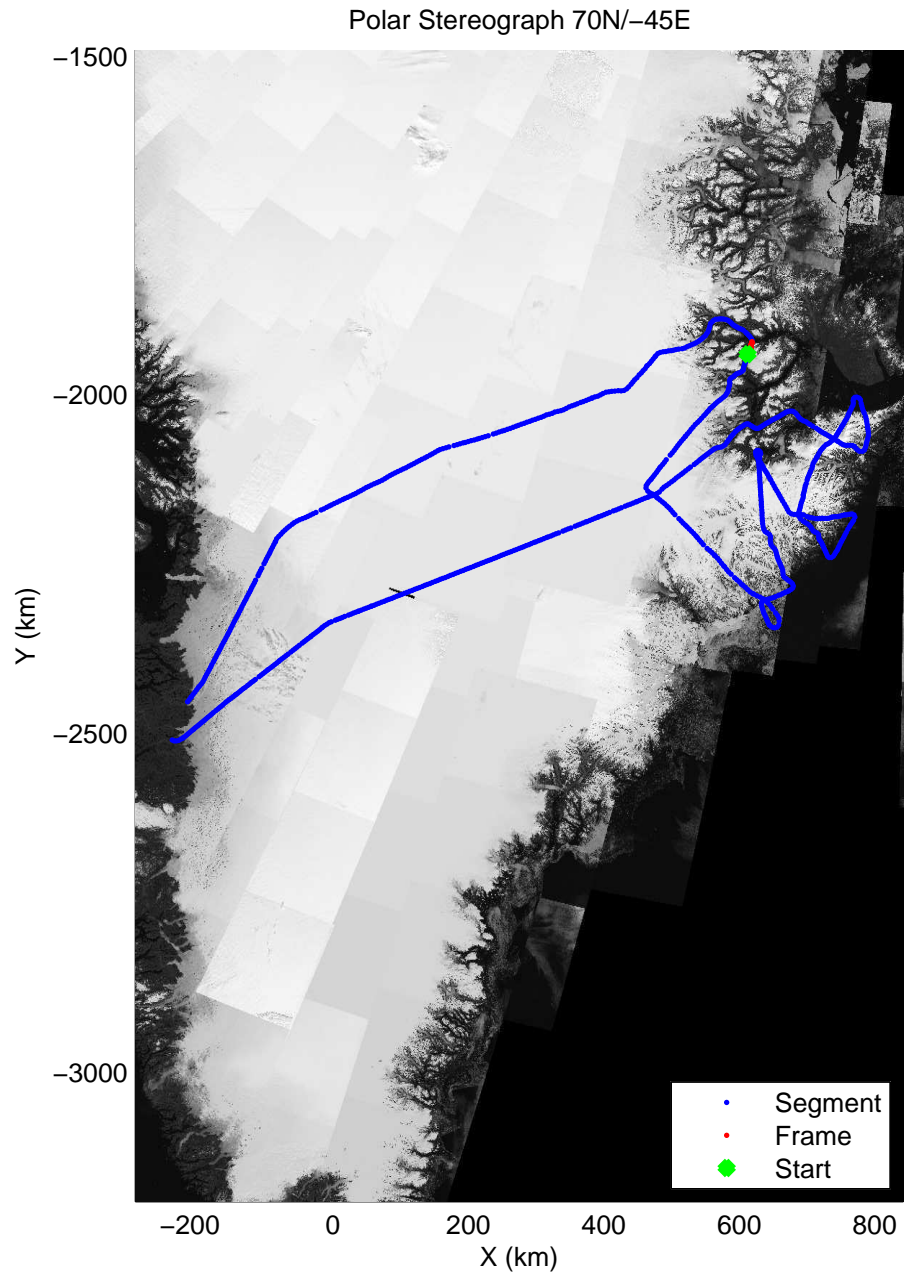

accum 2011_Greenland_P3: "Geikie01" 20110426_01_133: 15:53:22.4 to 15:56:11.3 GPS

accum 2011_Greenland_P3: "Geikie01" 20110426_01_134: 15:56:11.5 to 15:59:13.9 GPS

accum 2011_Greenland_P3: "Geikie01" 20110426_01_135: 15:59:14.1 to 16:02:15.5 GPS