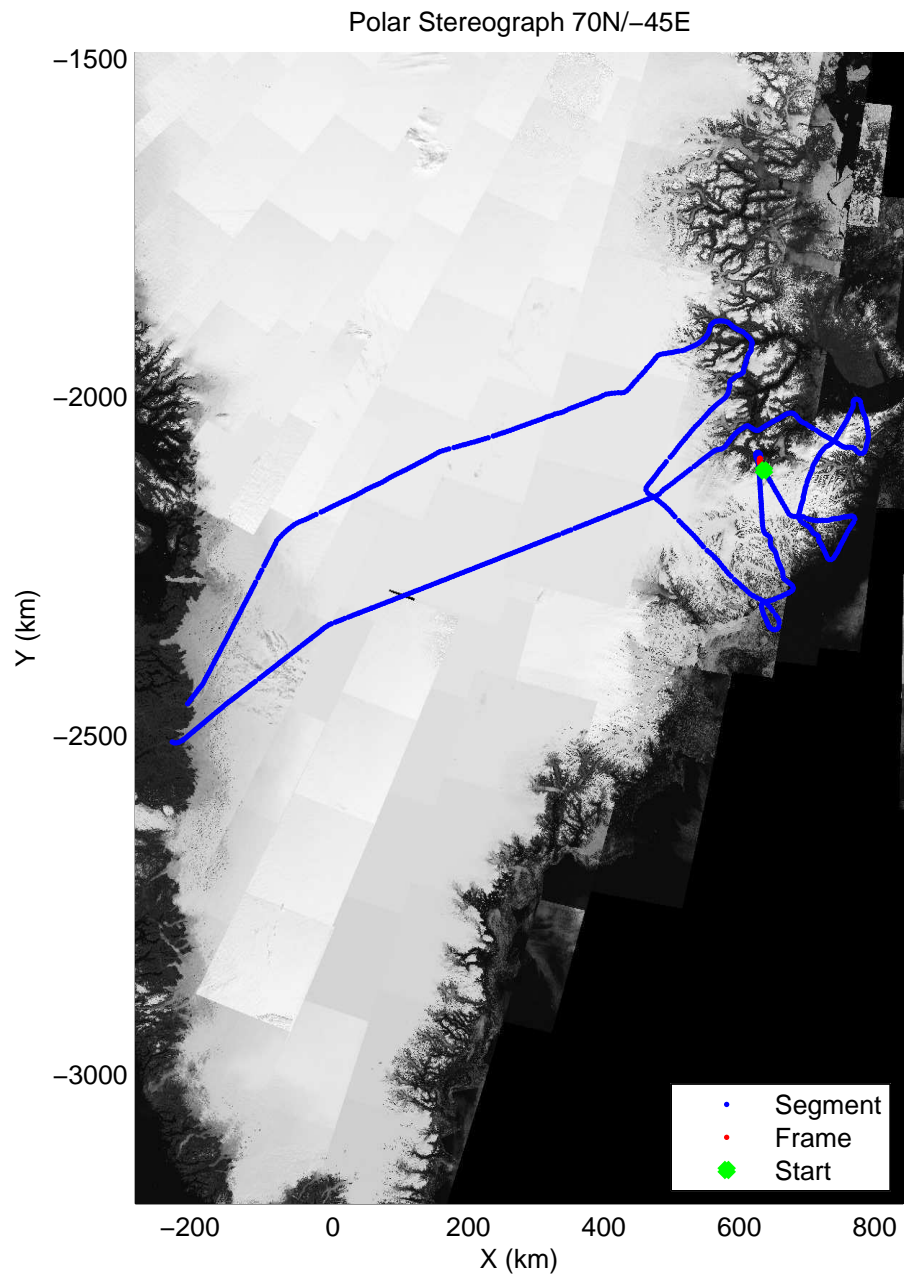

accum 2011_Greenland_P3: "Geikie01" 20110426_01_088: 14:06:10.1 to 14:08:16.4 GPS

accum 2011_Greenland_P3: "Geikie01" 20110426_01_089: 14:08:16.6 to 14:10:21.2 GPS

accum 2011_Greenland_P3: "Geikie01" 20110426_01_090: 14:10:21.3 to 14:12:41.2 GPS