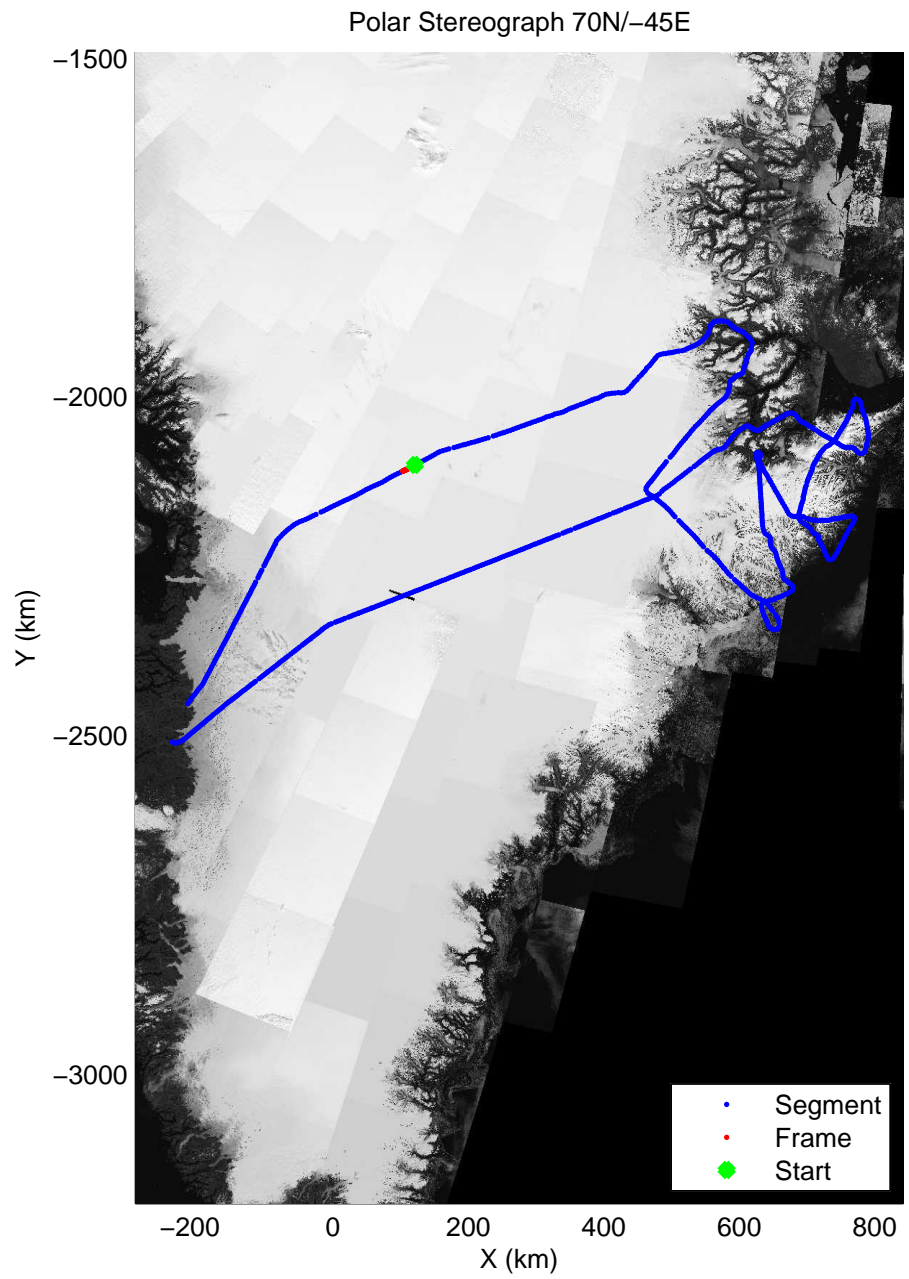

accum 2011_Greenland_P3: "Geikie01" 20110426_01_163: 17:06:16.6 to 17:08:18.6 GPS

accum 2011_Greenland_P3: "Geikie01" 20110426_01_164: 17:08:18.8 to 17:10:23.2 GPS

accum 2011_Greenland_P3: "Geikie01" 20110426_01_165: 17:10:23.4 to 17:12:28.5 GPS