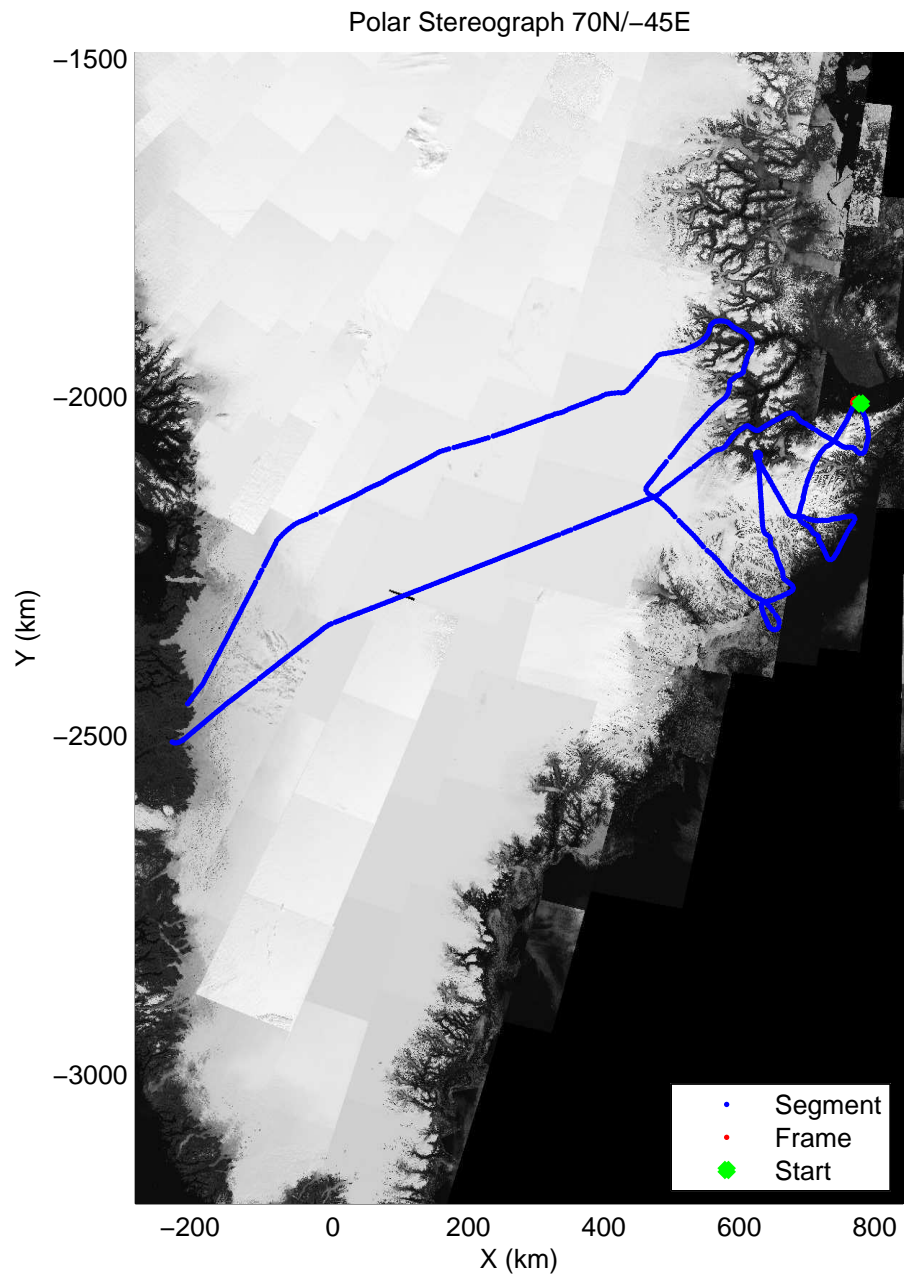

accum 2011_Greenland_P3: "Geikie01" 20110426_01_061: 12:52:57.4 to 12:55:30.0 GPS

accum 2011_Greenland_P3: "Geikie01" 20110426_01_062: 12:55:30.2 to 12:57:52.8 GPS

accum 2011_Greenland_P3: "Geikie01" 20110426_01_063: 12:57:53.0 to 13:00:19.8 GPS