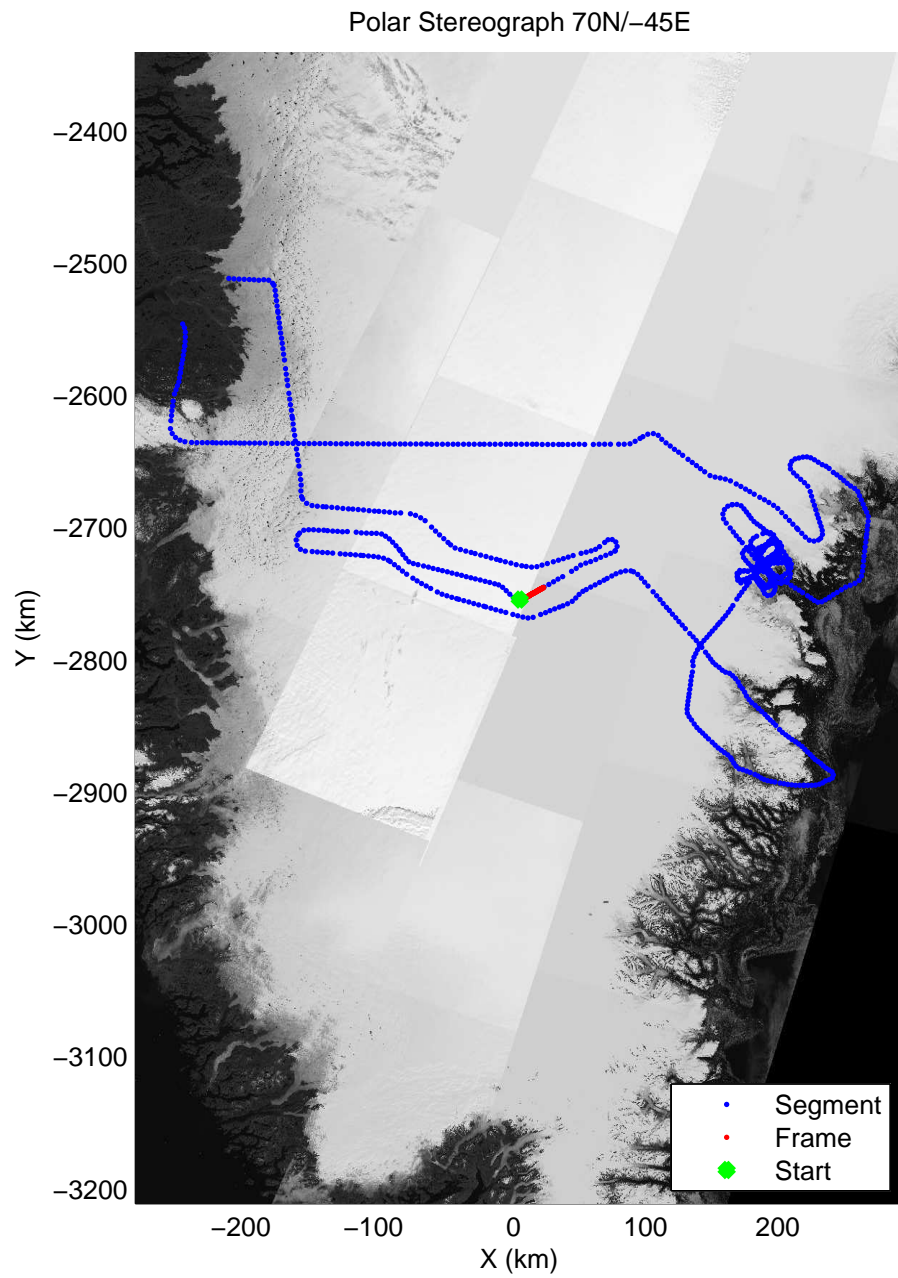

accum 2011_Greenland_P3: "Duck/Clusters" 20110425_01_138: 16:22:07.4 to 16:24:28.8 GPS

accum 2011_Greenland_P3: "Duck/Clusters" 20110425_01_139: 16:24:29.0 to 16:26:47.6 GPS

accum 2011_Greenland_P3: "Duck/Clusters" 20110425_01_140: 16:26:47.8 to 16:29:06.9 GPS