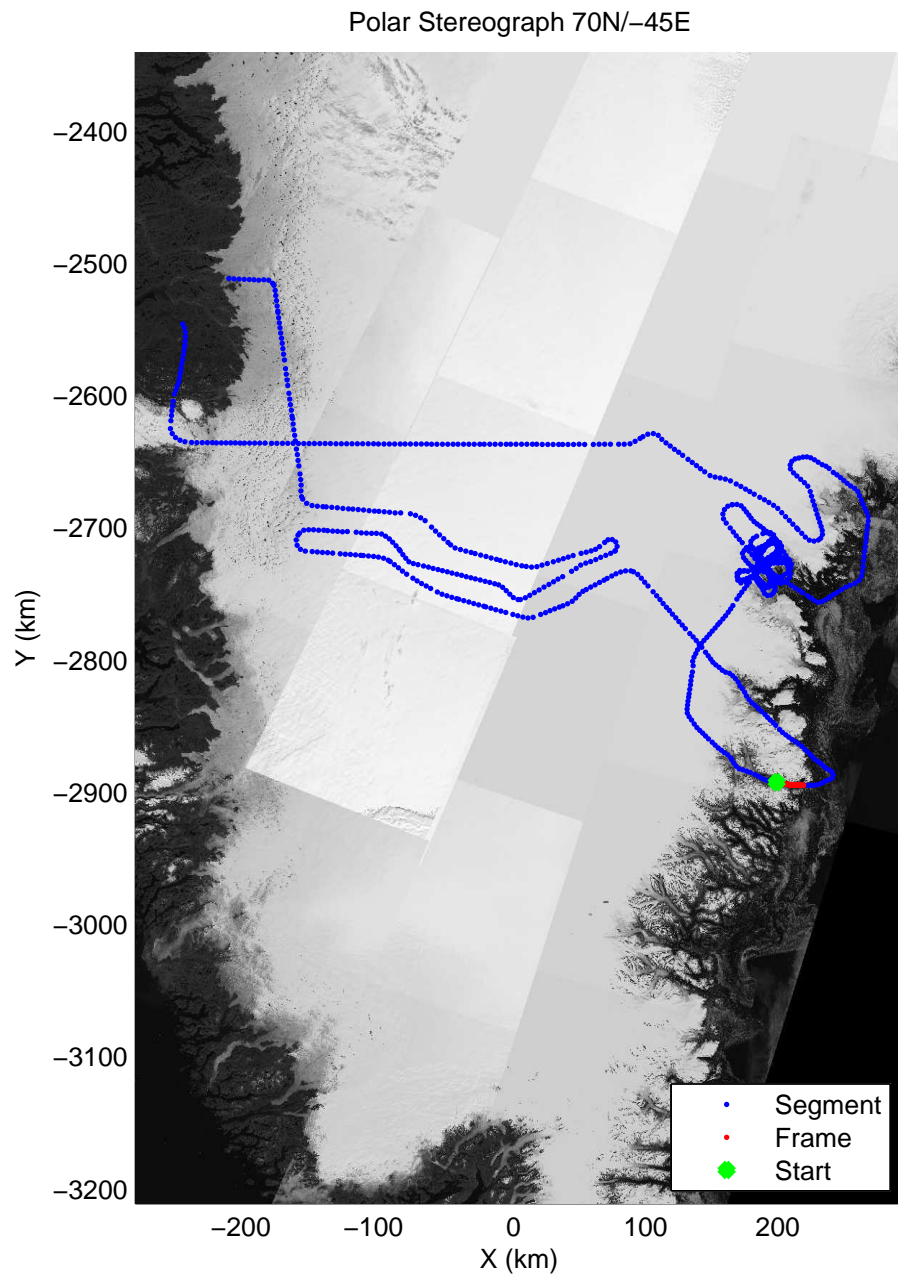

accum 2011_Greenland_P3: "Duck/Clusters" 20110425_01_102: 14:51:35.8 to 14:54:26.3 GPS

accum 2011_Greenland_P3: "Duck/Clusters" 20110425_01_103: 14:54:26.5 to 14:57:23.9 GPS

accum 2011_Greenland_P3: "Duck/Clusters" 20110425_01_104: 14:57:24.1 to 15:00:35.8 GPS