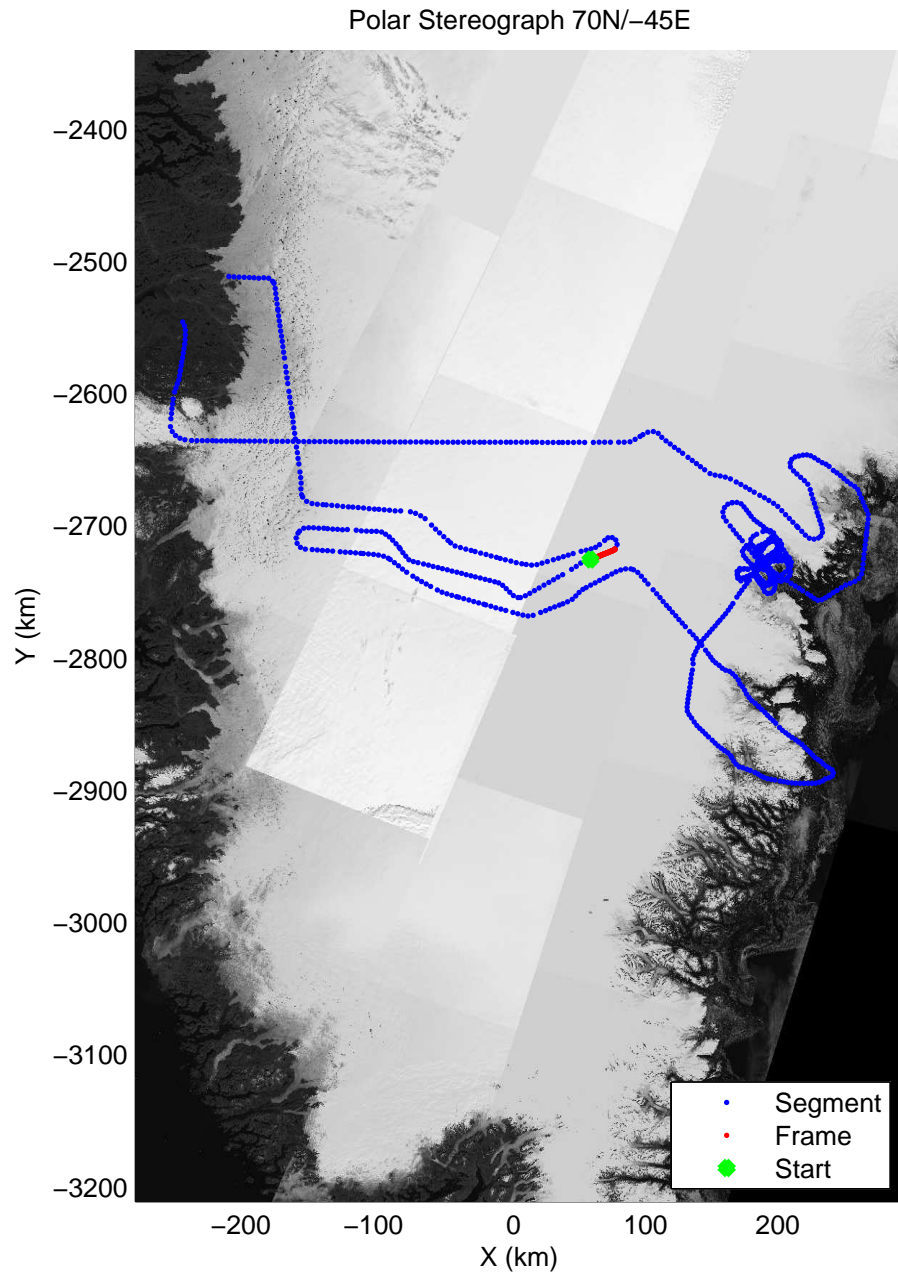

accum 2011_Greenland_P3: "Duck/Clusters" 20110425_01_141: 16:29:07.1 to 16:31:15.9 GPS

accum 2011_Greenland_P3: "Duck/Clusters" 20110425_01_142: 16:31:16.1 to 16:33:23.9 GPS

accum 2011_Greenland_P3: "Duck/Clusters" 20110425_01_143: 16:33:24.1 to 16:35:28.4 GPS