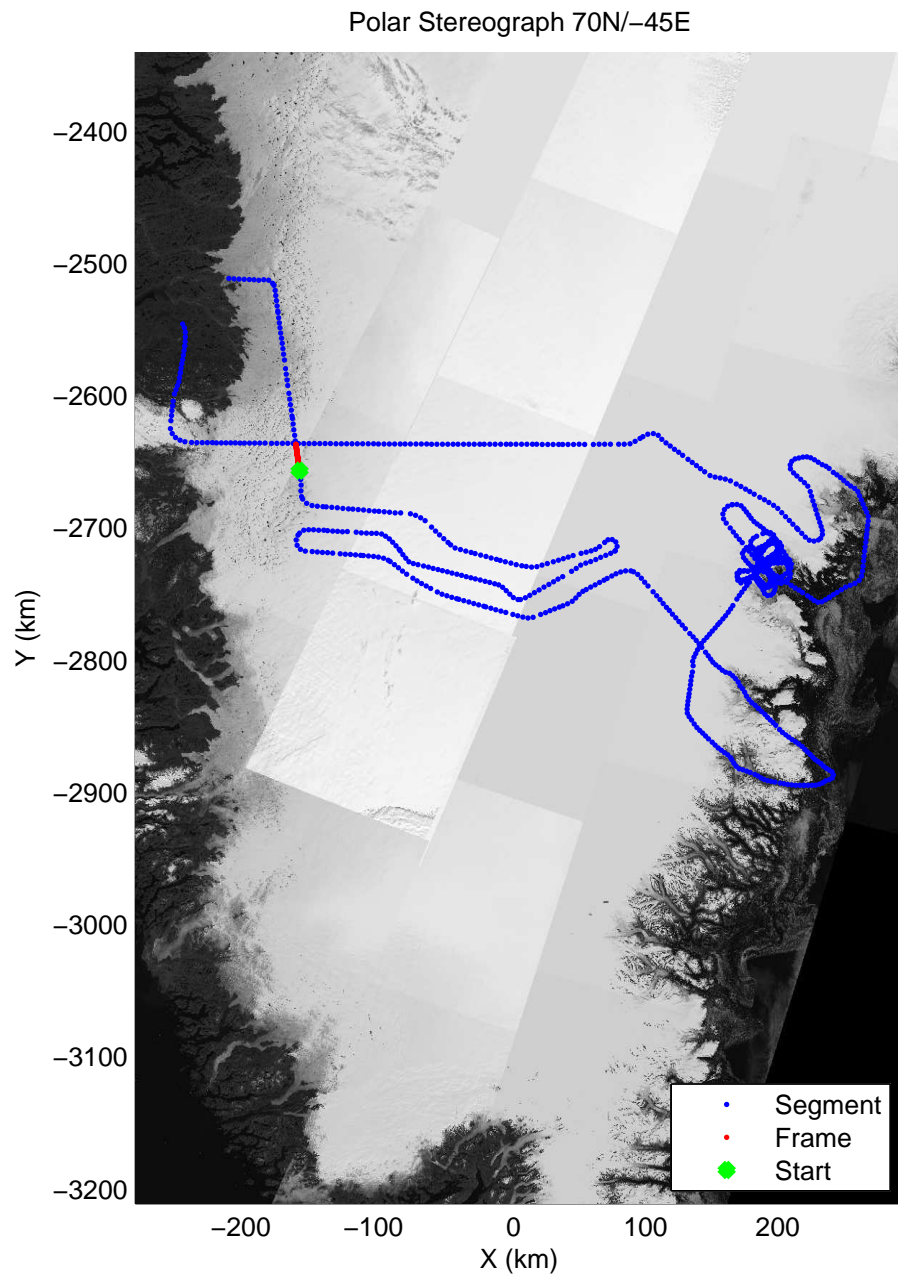

accum 2011_Greenland_P3: "Duck/Clusters" 20110425_01_156: 17:01:28.5 to 17:03:32.9 GPS

accum 2011_Greenland_P3: "Duck/Clusters" 20110425_01_157: 17:03:33.0 to 17:05:35.2 GPS

accum 2011_Greenland_P3: "Duck/Clusters" 20110425_01_158: 17:05:35.3 to 17:07:35.5 GPS