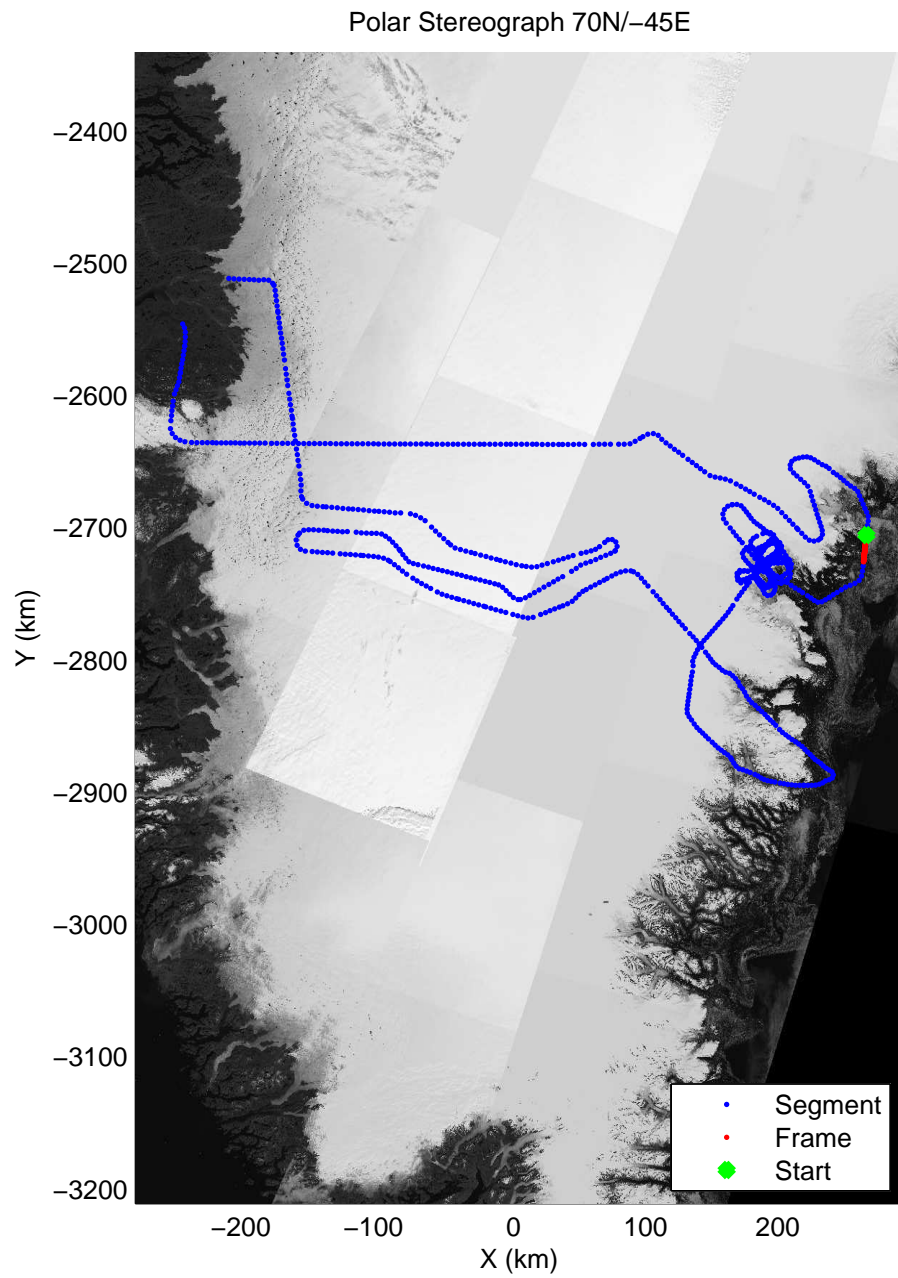

accum 2011_Greenland_P3: "Duck/Clusters" 20110425_01_036: 11:38:19.1 to 11:40:56.1 GPS

accum 2011_Greenland_P3: "Duck/Clusters" 20110425_01_037: 11:40:56.3 to 11:43:28.0 GPS

accum 2011_Greenland_P3: "Duck/Clusters" 20110425_01_038: 11:43:28.2 to 11:46:02.7 GPS