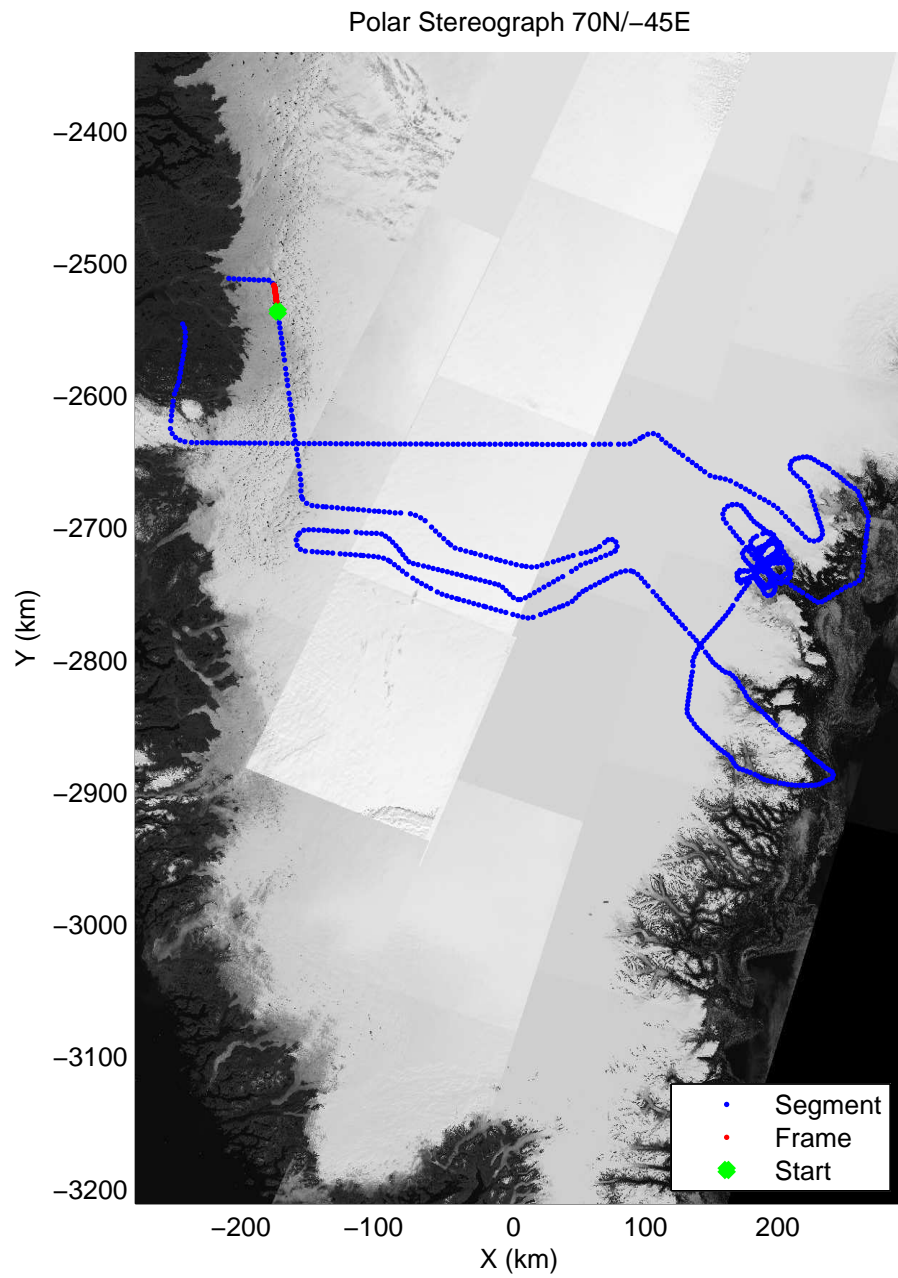

accum 2011_Greenland_P3: "Duck/Clusters" 20110425_01_162: 17:13:39.3 to 17:15:39.6 GPS

accum 2011_Greenland_P3: "Duck/Clusters" 20110425_01_163: 17:15:39.8 to 17:17:43.6 GPS

accum 2011_Greenland_P3: "Duck/Clusters" 20110425_01_164: 17:17:43.8 to 17:19:55.4 GPS