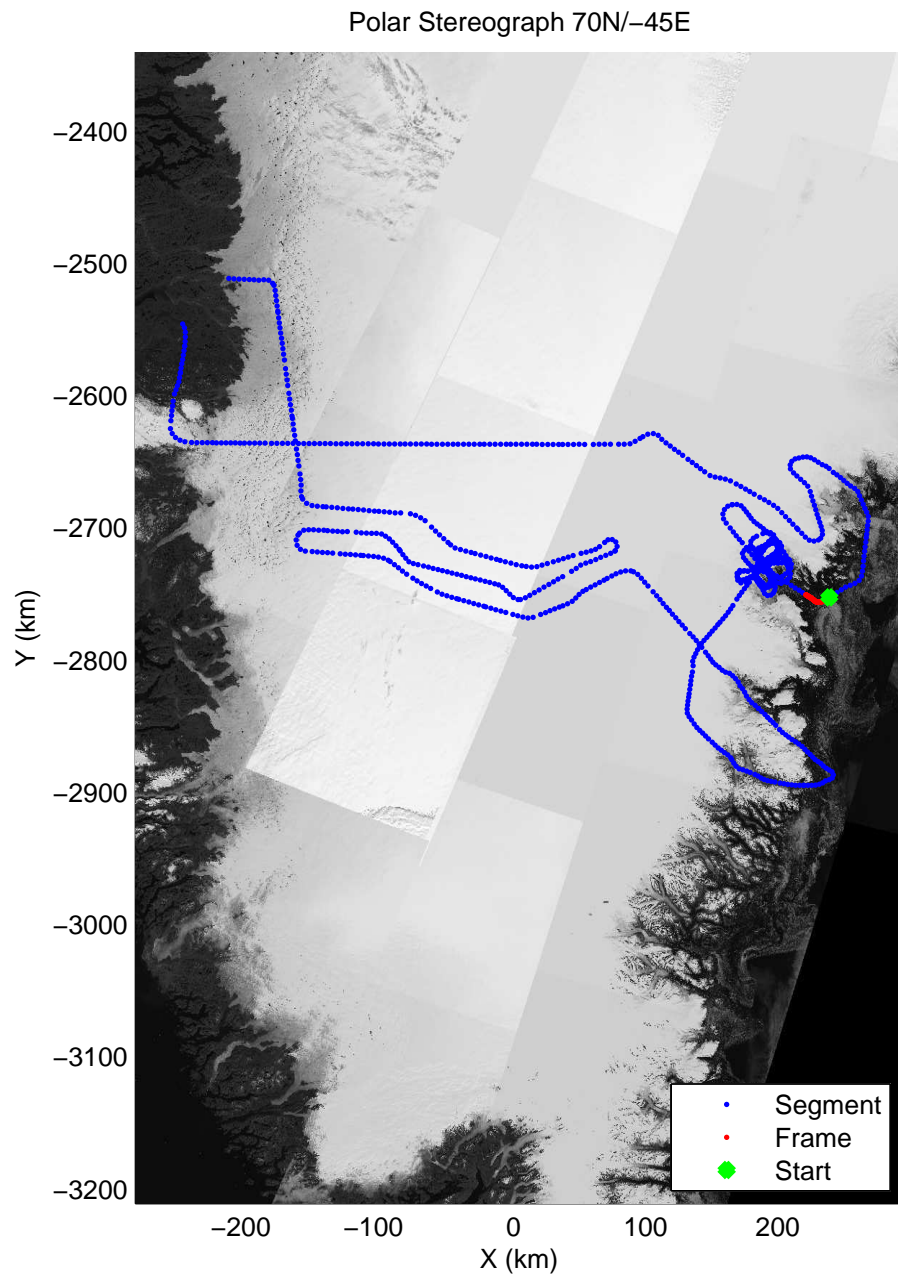

accum 2011_Greenland_P3: "Duck/Clusters" 20110425_01_039: 11:46:02.9 to 11:48:30.3 GPS

accum 2011_Greenland_P3: "Duck/Clusters" 20110425_01_040: 11:48:30.4 to 11:50:47.0 GPS

accum 2011_Greenland_P3: "Duck/Clusters" 20110425_01_041: 11:50:47.2 to 11:53:12.0 GPS