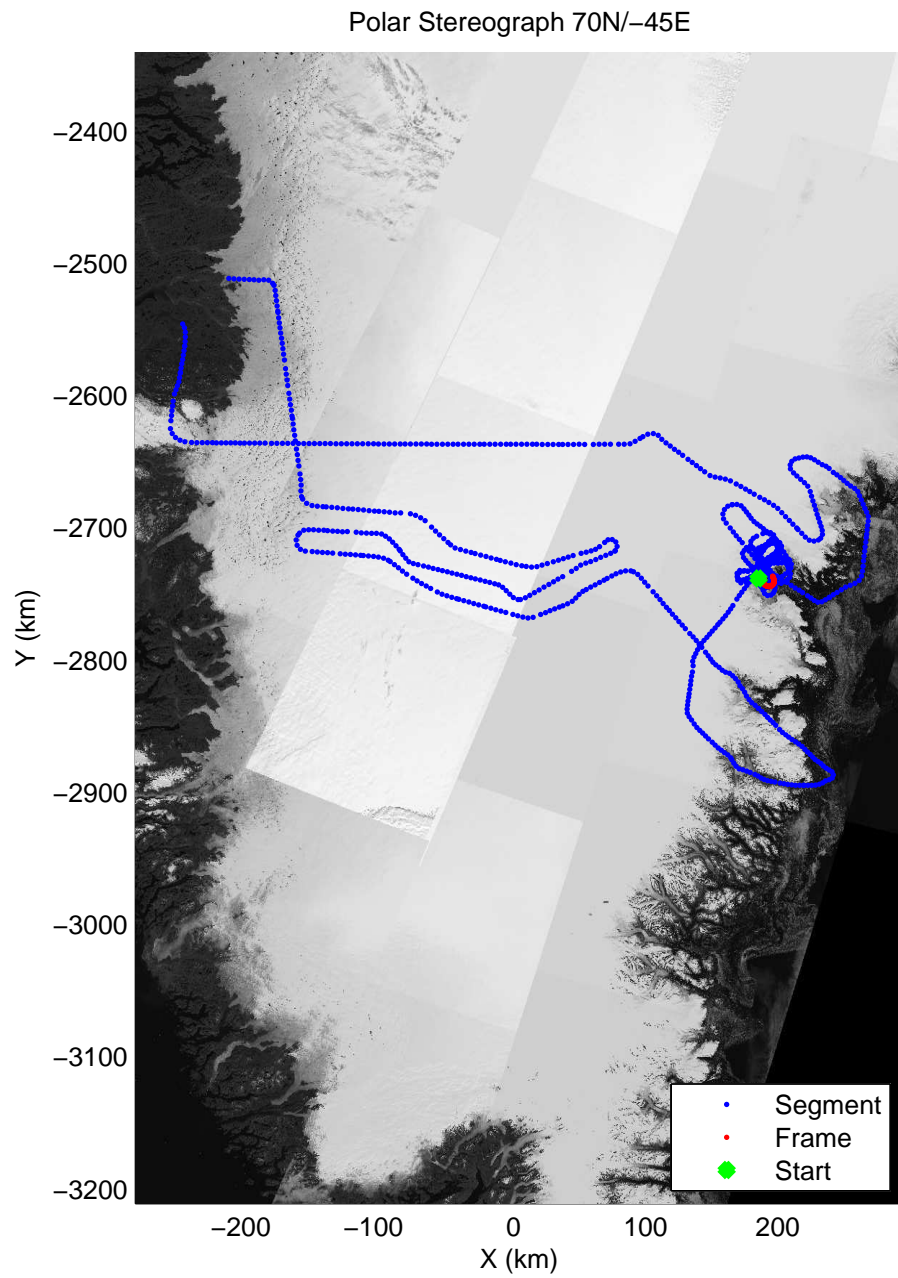

accum 2011_Greenland_P3: "Duck/Clusters" 20110425_01_072: 13:20:33.5 to 13:23:40.9 GPS

accum 2011_Greenland_P3: "Duck/Clusters" 20110425_01_073: 13:23:41.2 to 13:26:52.6 GPS

accum 2011_Greenland_P3: "Duck/Clusters" 20110425_01_074: 13:26:52.7 to 13:30:01.5 GPS