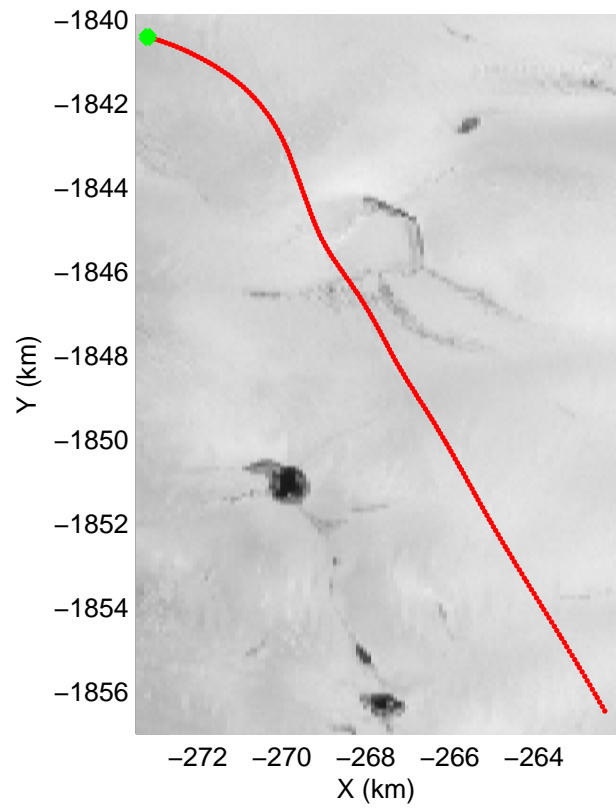

accum 2011_Greenland_P3: "Umanaq 02" 20110423_01_034: 11:51:33.1 to 11:53:46.1 GPS

accum 2011_Greenland_P3: "Umanaq 02" 20110423_01_035: 11:53:46.3 to 11:56:00.3 GPS

accum 2011_Greenland_P3: "Umanaq 02" 20110423_01_036: 11:56:00.5 to 11:58:48.3 GPS