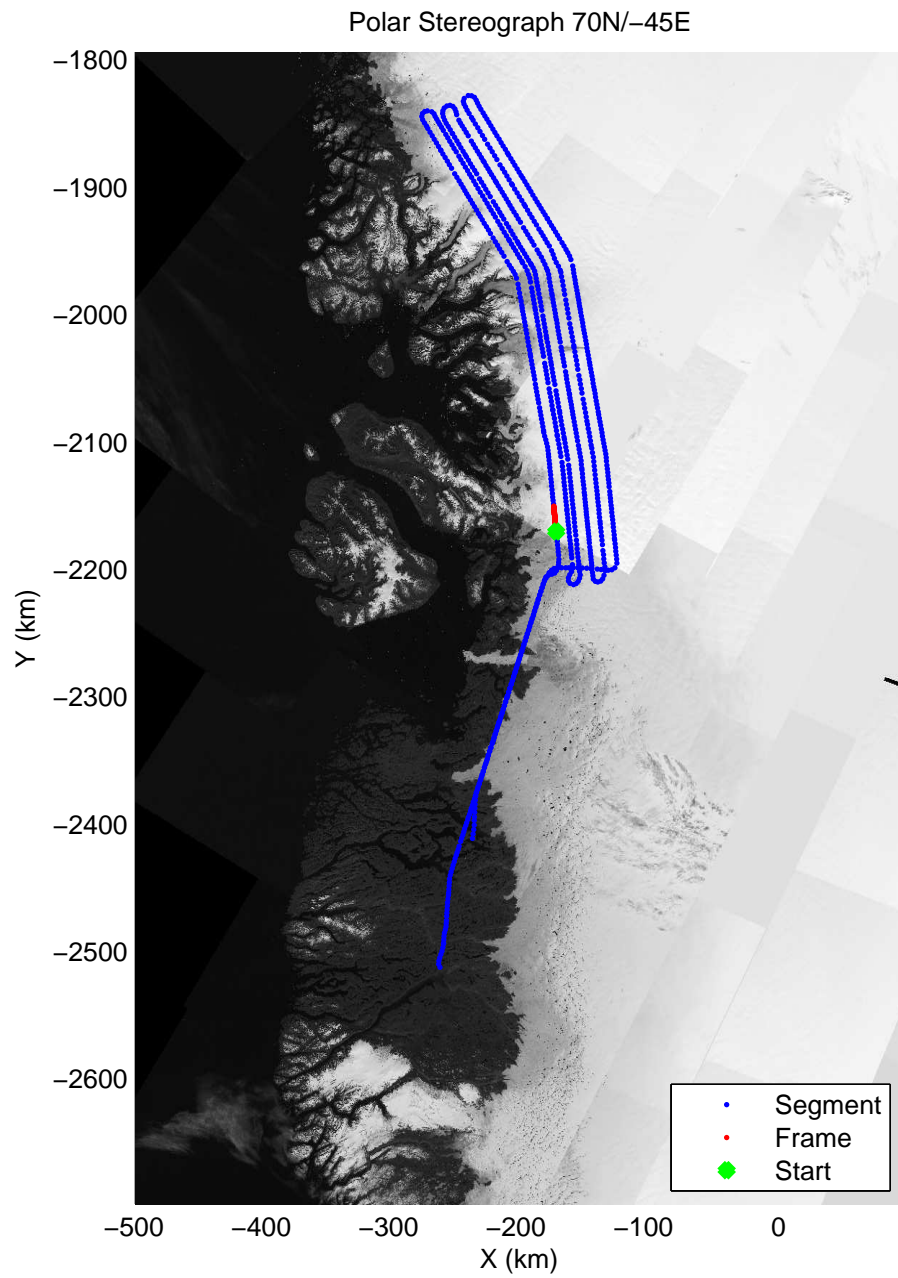

accum 2011_Greenland_P3: "Umanaq 02" 20110423_01_016: 11:07:18.3 to 11:09:45.6 GPS

accum 2011_Greenland_P3: "Umanaq 02" 20110423_01_017: 11:09:45.8 to 11:12:50.5 GPS

accum 2011_Greenland_P3: "Umanaq 02" 20110423_01_018: 11:12:50.6 to 11:15:23.7 GPS