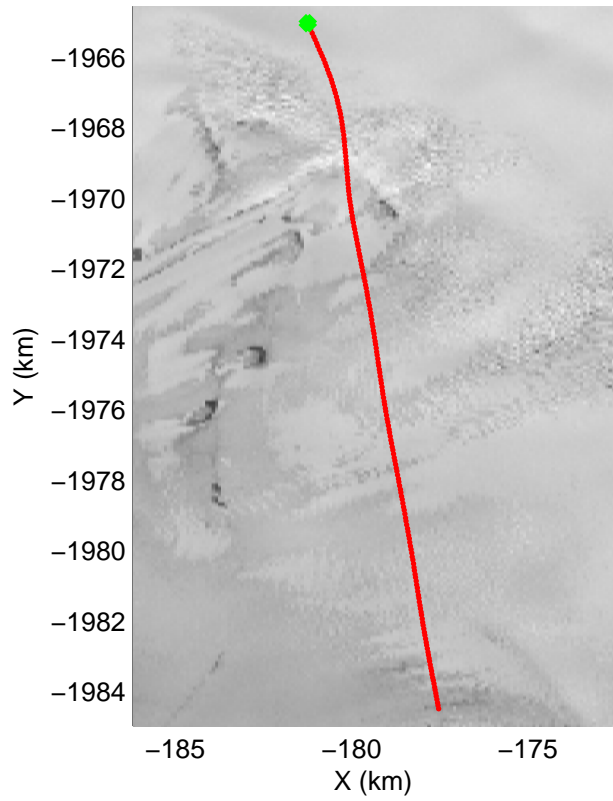

accum 2011_Greenland_P3: "Umanaq 02" 20110423_01_082: 13:46:15.6 to 13:48:34.2 GPS

accum 2011_Greenland_P3: "Umanaq 02" 20110423_01_083: 13:48:34.5 to 13:50:51.4 GPS

accum 2011_Greenland_P3: "Umanaq 02" 20110423_01_084: 13:50:51.7 to 13:53:07.3 GPS