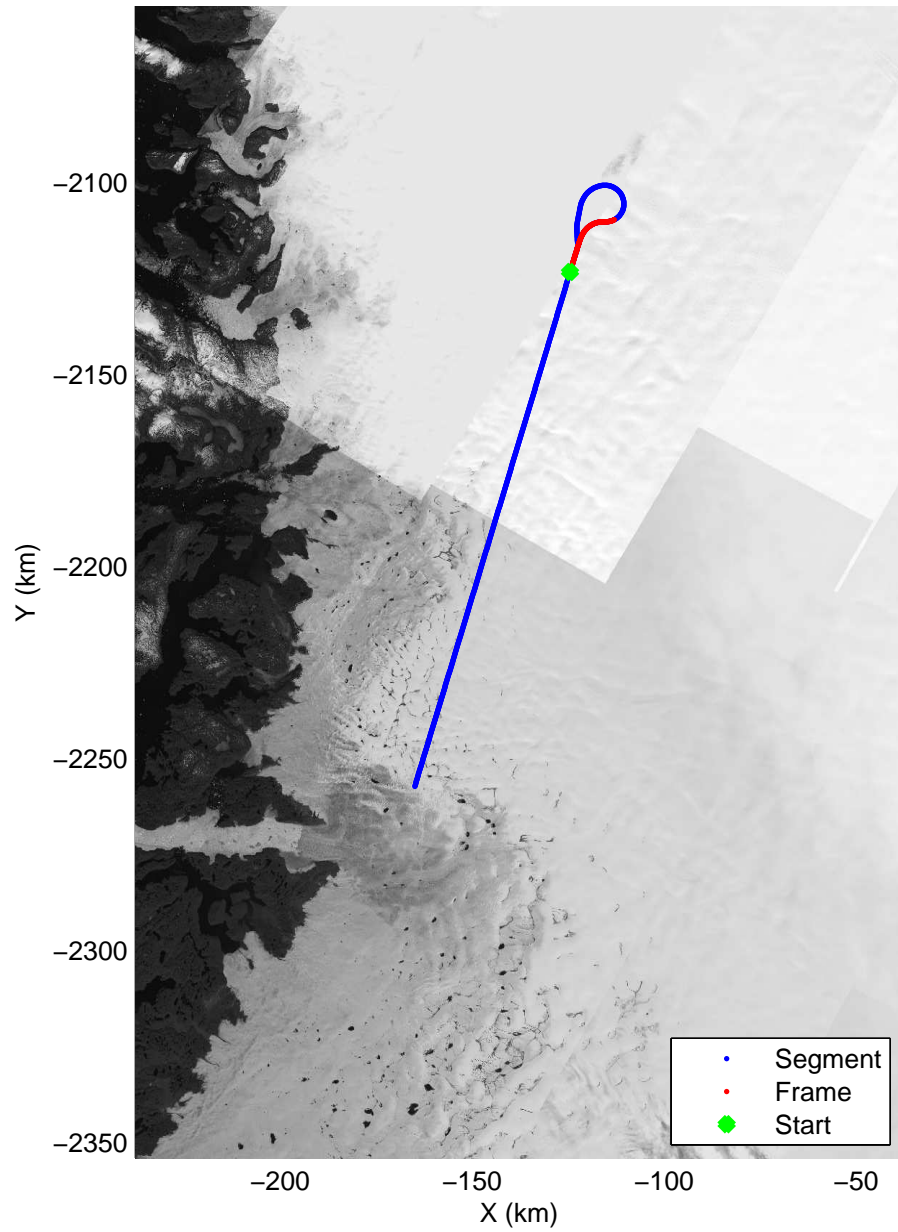

Polar Stereograph 70N/-45E

accum 2011_Greenland_P3: "Jakobshavn Lakes" 20110422_01_008: 15:18:11.0 to 15:20:43.1 GPS

accum 2011_Greenland_P3: "Jakobshavn Lakes" 20110422_01_009: 15:20:43.2 to 15:23:31.8 GPS