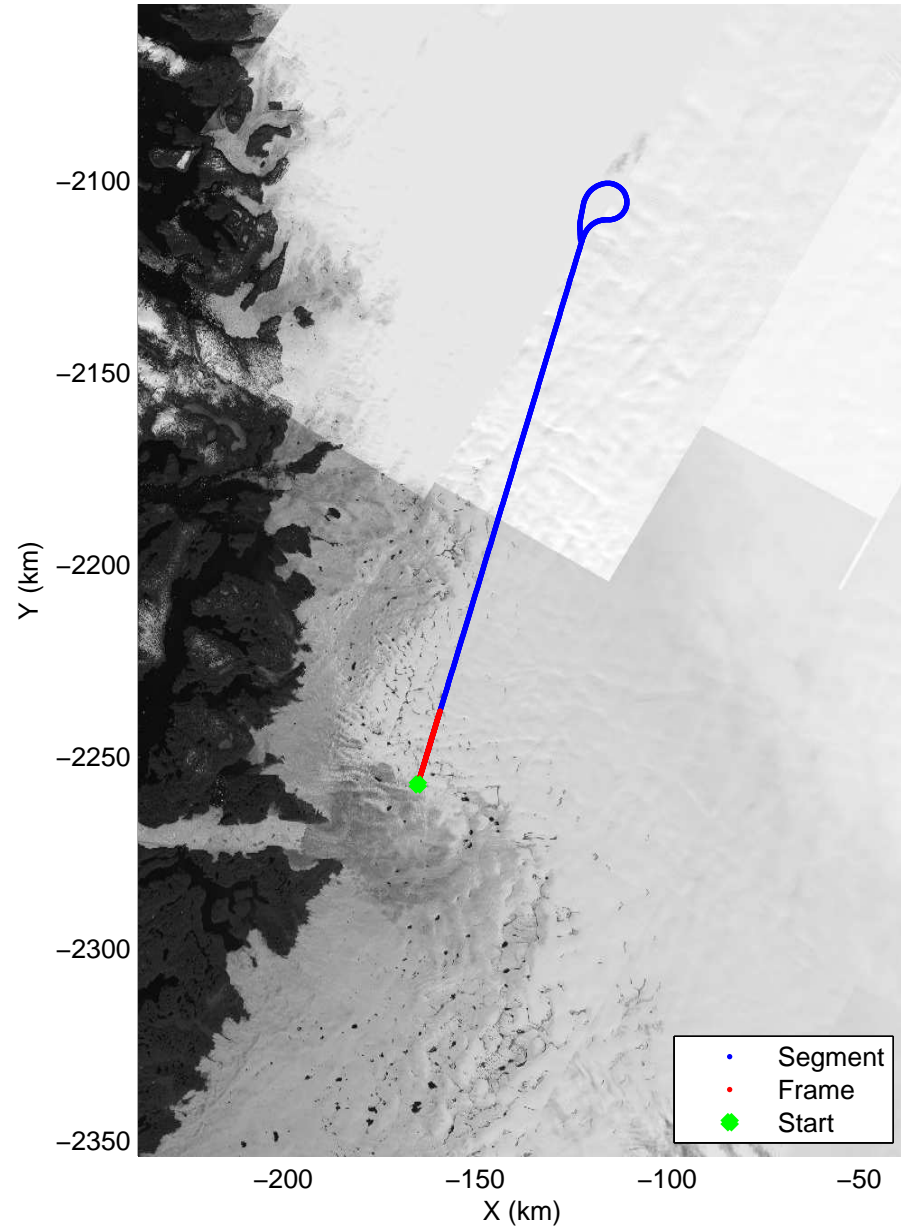

Polar Stereograph 70N/-45E

accum 2011_Greenland_P3: "Jakobshavn Lakes" 20110422_01_001: 15:02:15.3 to 15:04:36.8 GPS

accum 2011_Greenland_P3: "Jakobshavn Lakes" 20110422_01_002: 15:04:36.9 to 15:06:52.6 GPS

Polar Stereograph 70N/-45E

accum 2011_Greenland_P3: "Jakobshavn Lakes" 20110422_01_003: 15:06:52.8 to 15:09:06.6 GPS

accum 2011_Greenland_P3: "Jakobshavn Lakes" 20110422_01_004: 15:09:06.8 to 15:11:20.3 GPS

Polar Stereograph 70N/-45E

accum 2011_Greenland_P3: "Jakobshavn Lakes" 20110422_01_008: 15:18:11.0 to 15:20:43.1 GPS

accum 2011_Greenland_P3: "Jakobshavn Lakes" 20110422_01_009: 15:20:43.2 to 15:23:31.8 GPS

accum 2011_Greenland_P3: "Jakobshavn Lakes" 20110422_01_010: 15:23:32.0 to 15:24:52.7 GPS