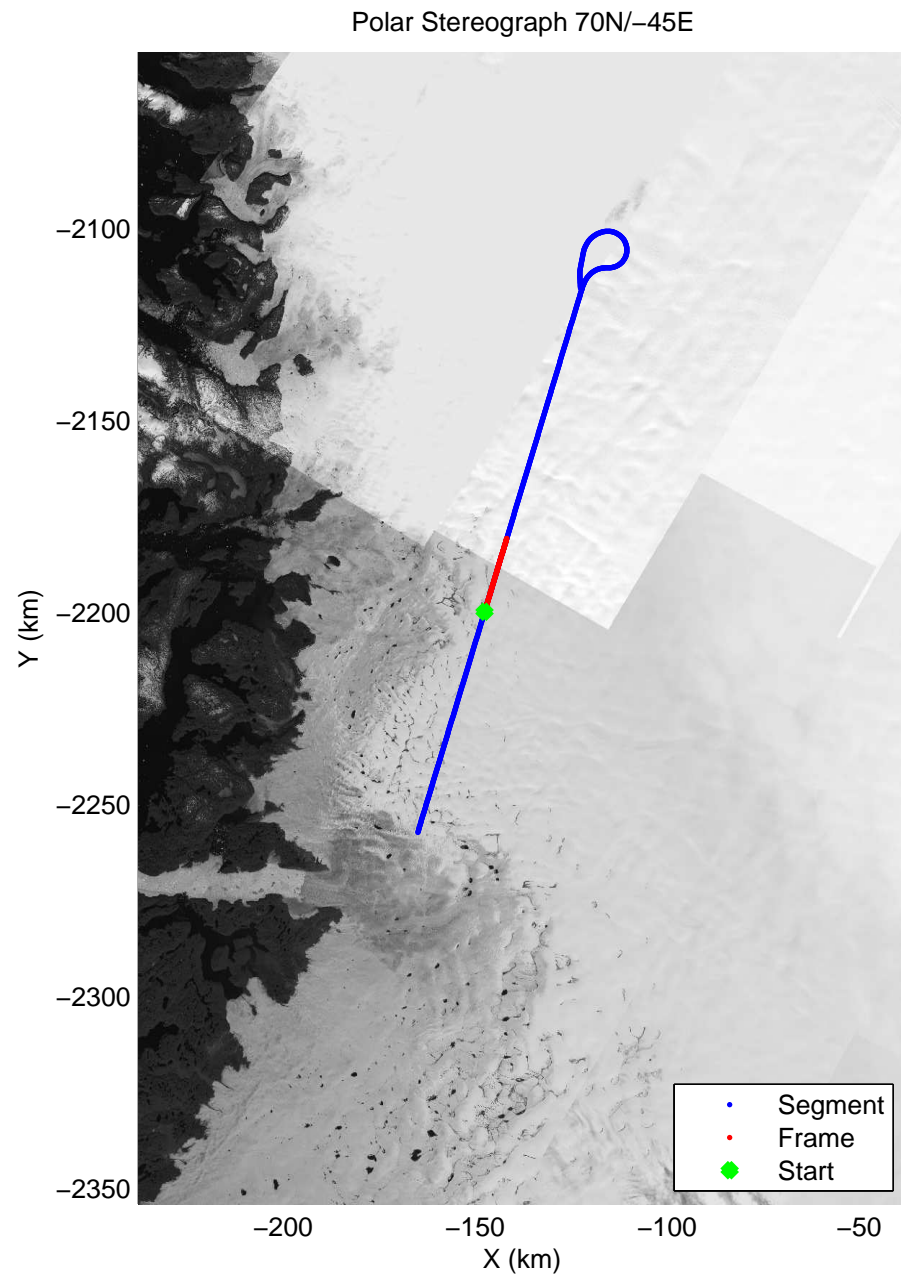

Polar Stereograph 70N/-45E

accum 2011_Greenland_P3: "Jakobshavn Lakes" 20110422_01_001: 15:02:15.3 to 15:04:36.8 GPS

accum 2011_Greenland_P3: "Jakobshavn Lakes" 20110422_01_002: 15:04:36.9 to 15:06:52.6 GPS

Polar Stereograph 70N/-45E

accum 2011_Greenland_P3: "Jakobshavn Lakes" 20110422_01_003: 15:06:52.8 to 15:09:06.6 GPS

accum 2011_Greenland_P3: "Jakobshavn Lakes" 20110422_01_004: 15:09:06.8 to 15:11:20.3 GPS

Polar Stereograph 70N/-45E

accum 2011_Greenland_P3: "Jakobshavn Lakes" 20110422_01_008: 15:18:11.0 to 15:20:43.1 GPS

accum 2011_Greenland_P3: "Jakobshavn Lakes" 20110422_01_009: 15:20:43.2 to 15:23:31.8 GPS

accum 2011_Greenland_P3: "Jakobshavn Lakes" 20110422_01_010: 15:23:32.0 to 15:24:52.7 GPS