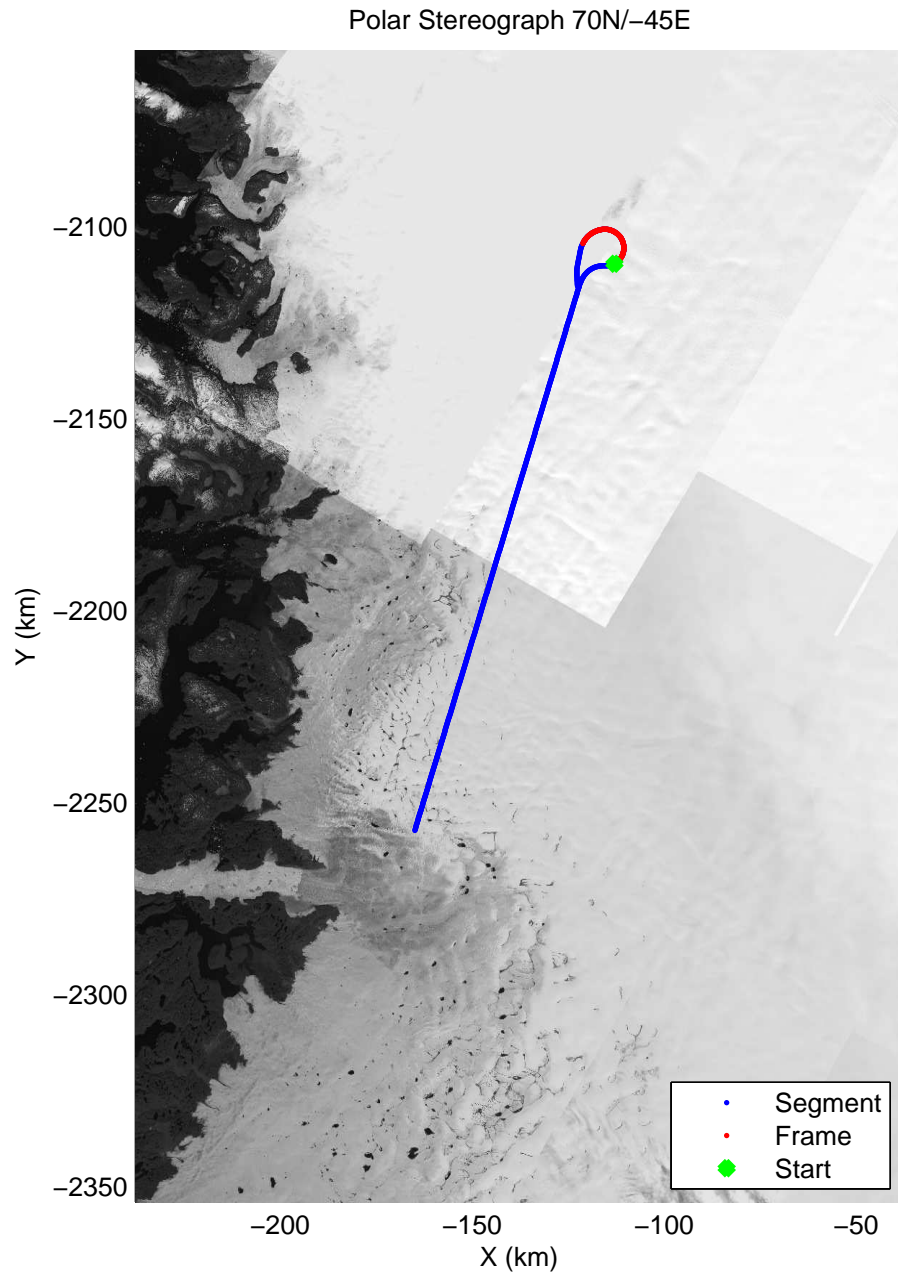

Polar Stereograph 70N/-45E

accum 2011_Greenland_P3: "Jakobshavn Lakes" 20110422_01_003: 15:06:52.8 to 15:09:06.6 GPS

accum 2011_Greenland_P3: "Jakobshavn Lakes" 20110422_01_004: 15:09:06.8 to 15:11:20.3 GPS

Polar Stereograph 70N/-45E

accum 2011_Greenland_P3: "Jakobshavn Lakes" 20110422_01_008: 15:18:11.0 to 15:20:43.1 GPS

accum 2011_Greenland_P3: "Jakobshavn Lakes" 20110422_01_009: 15:20:43.2 to 15:23:31.8 GPS