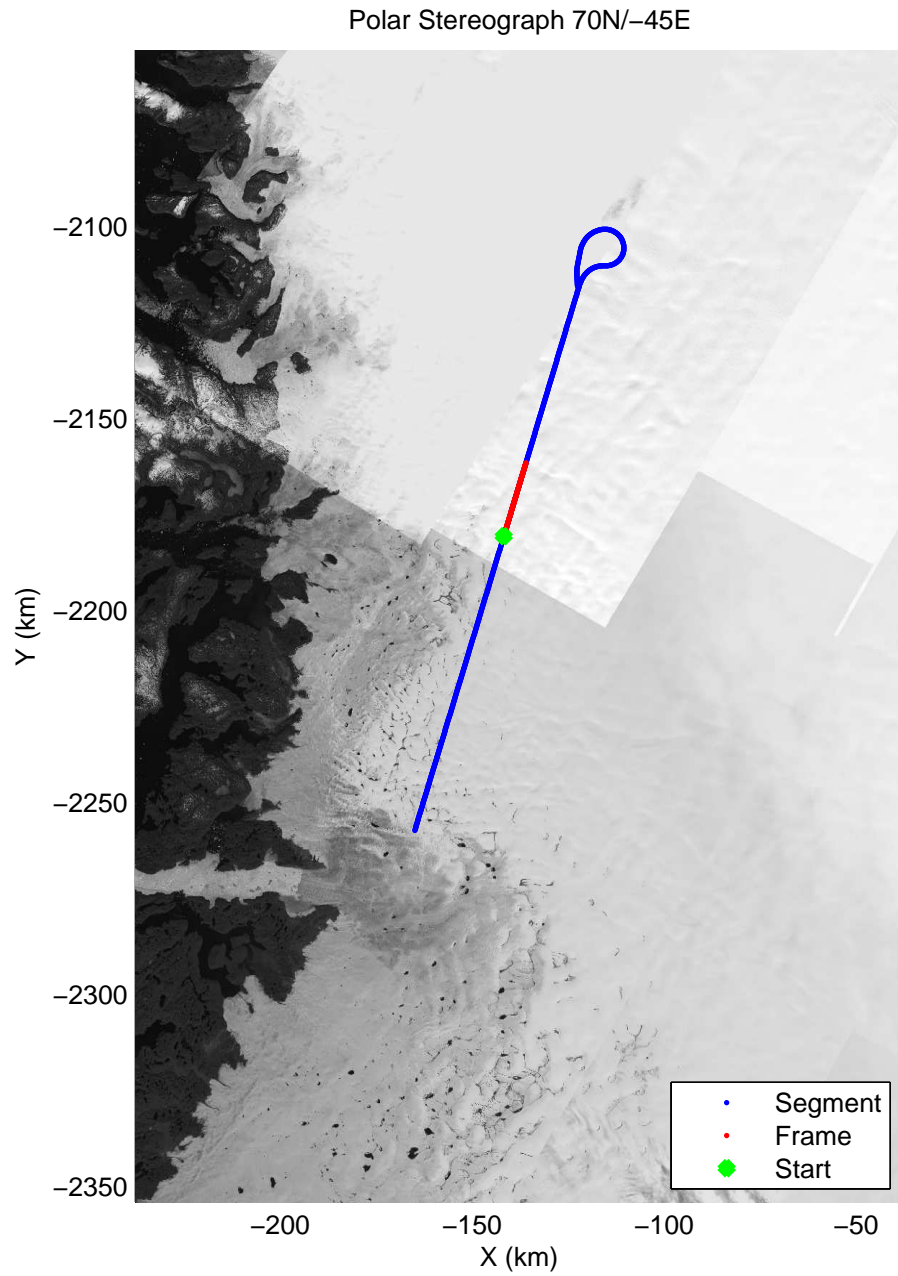

Polar Stereograph 70N/-45E

accum 2011_Greenland_P3: "Jakobshavn Lakes" 20110422_01_001: 15:02:15.3 to 15:04:36.8 GPS

accum 2011_Greenland_P3: "Jakobshavn Lakes" 20110422_01_002: 15:04:36.9 to 15:06:52.6 GPS

Polar Stereograph 70N/-45E

accum 2011_Greenland_P3: "Jakobshavn Lakes" 20110422_01_003: 15:06:52.8 to 15:09:06.6 GPS

accum 2011_Greenland_P3: "Jakobshavn Lakes" 20110422_01_004: 15:09:06.8 to 15:11:20.3 GPS

Polar Stereograph 70N/-45E

accum 2011_Greenland_P3: "Jakobshavn Lakes" 20110422_01_008: 15:18:11.0 to 15:20:43.1 GPS

accum 2011_Greenland_P3: "Jakobshavn Lakes" 20110422_01_009: 15:20:43.2 to 15:23:31.8 GPS