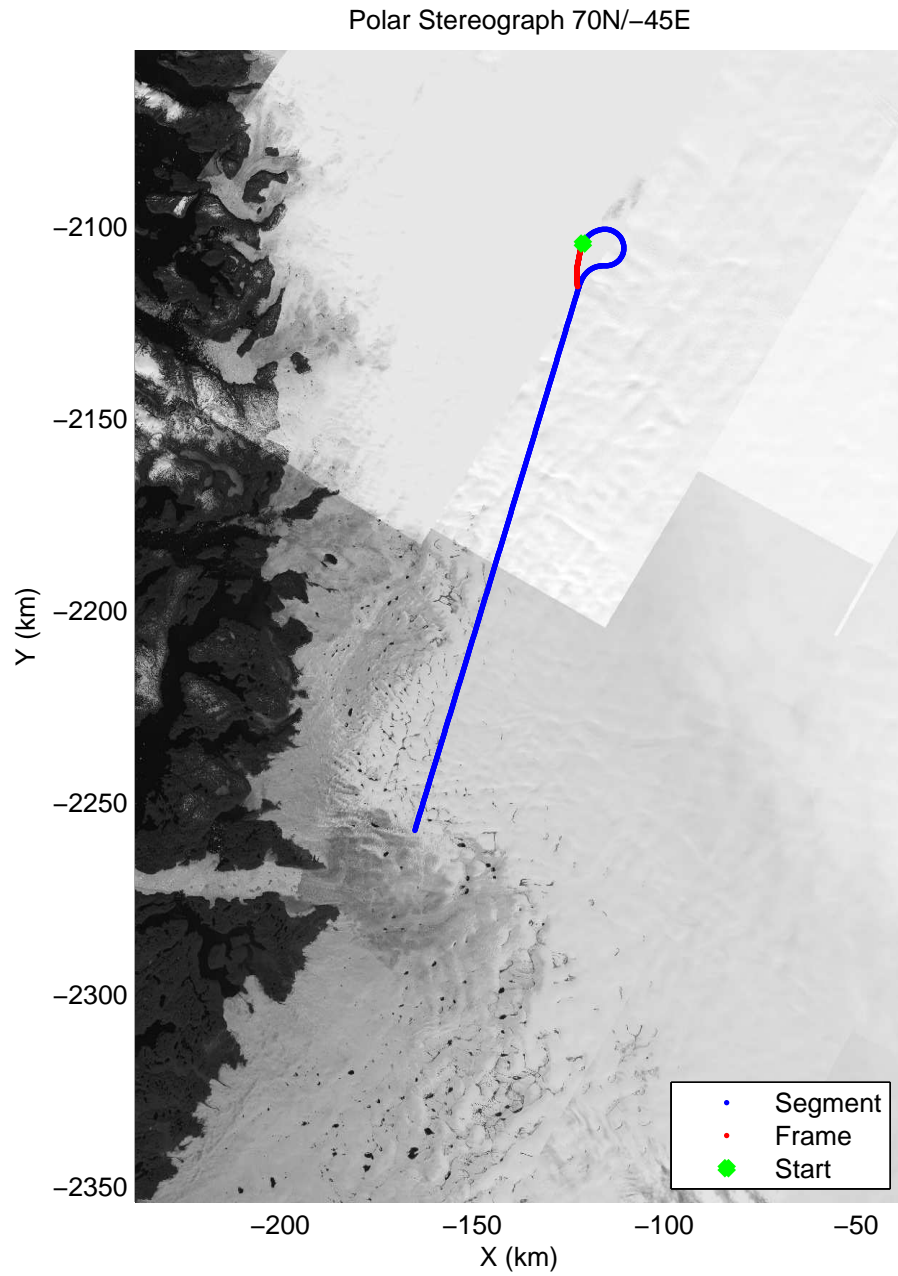

Polar Stereograph 70N/-45E

accum 2011_Greenland_P3: "Jakobshavn Lakes" 20110422_01_008: 15:18:11.0 to 15:20:43.1 GPS

accum 2011_Greenland_P3: "Jakobshavn Lakes" 20110422_01_009: 15:20:43.2 to 15:23:31.8 GPS