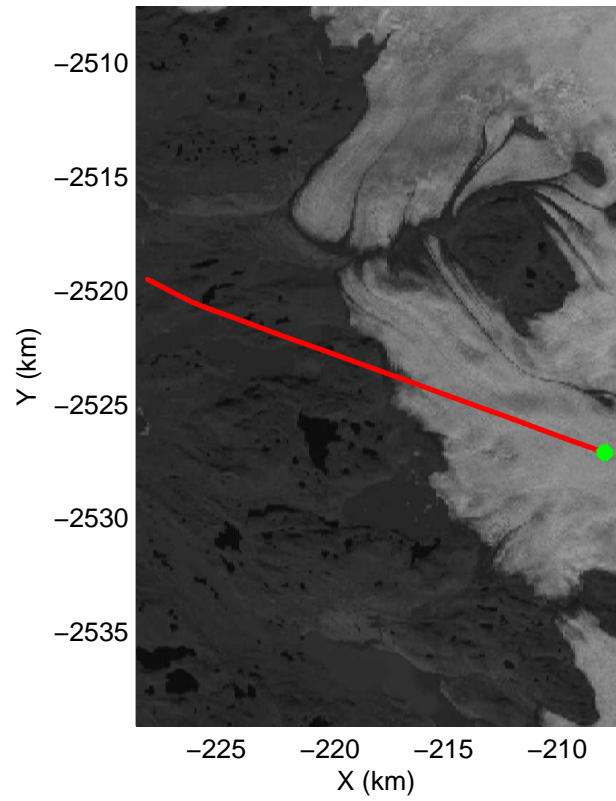

Polar Stereograph 70N/-45E

accum 2011_Greenland_P3: "Helheim-Kangerdlugssuaq" 20110419_05_001: 17:40:07.9 to 17:42:25.1 GPS

Polar Stereograph 70N/-45E

accum 2011_Greenland_P3: "Helheim-Kangerdlugssuaq" 20110419_05_002: 17:42:25.2 to 17:45:05.2 GPS