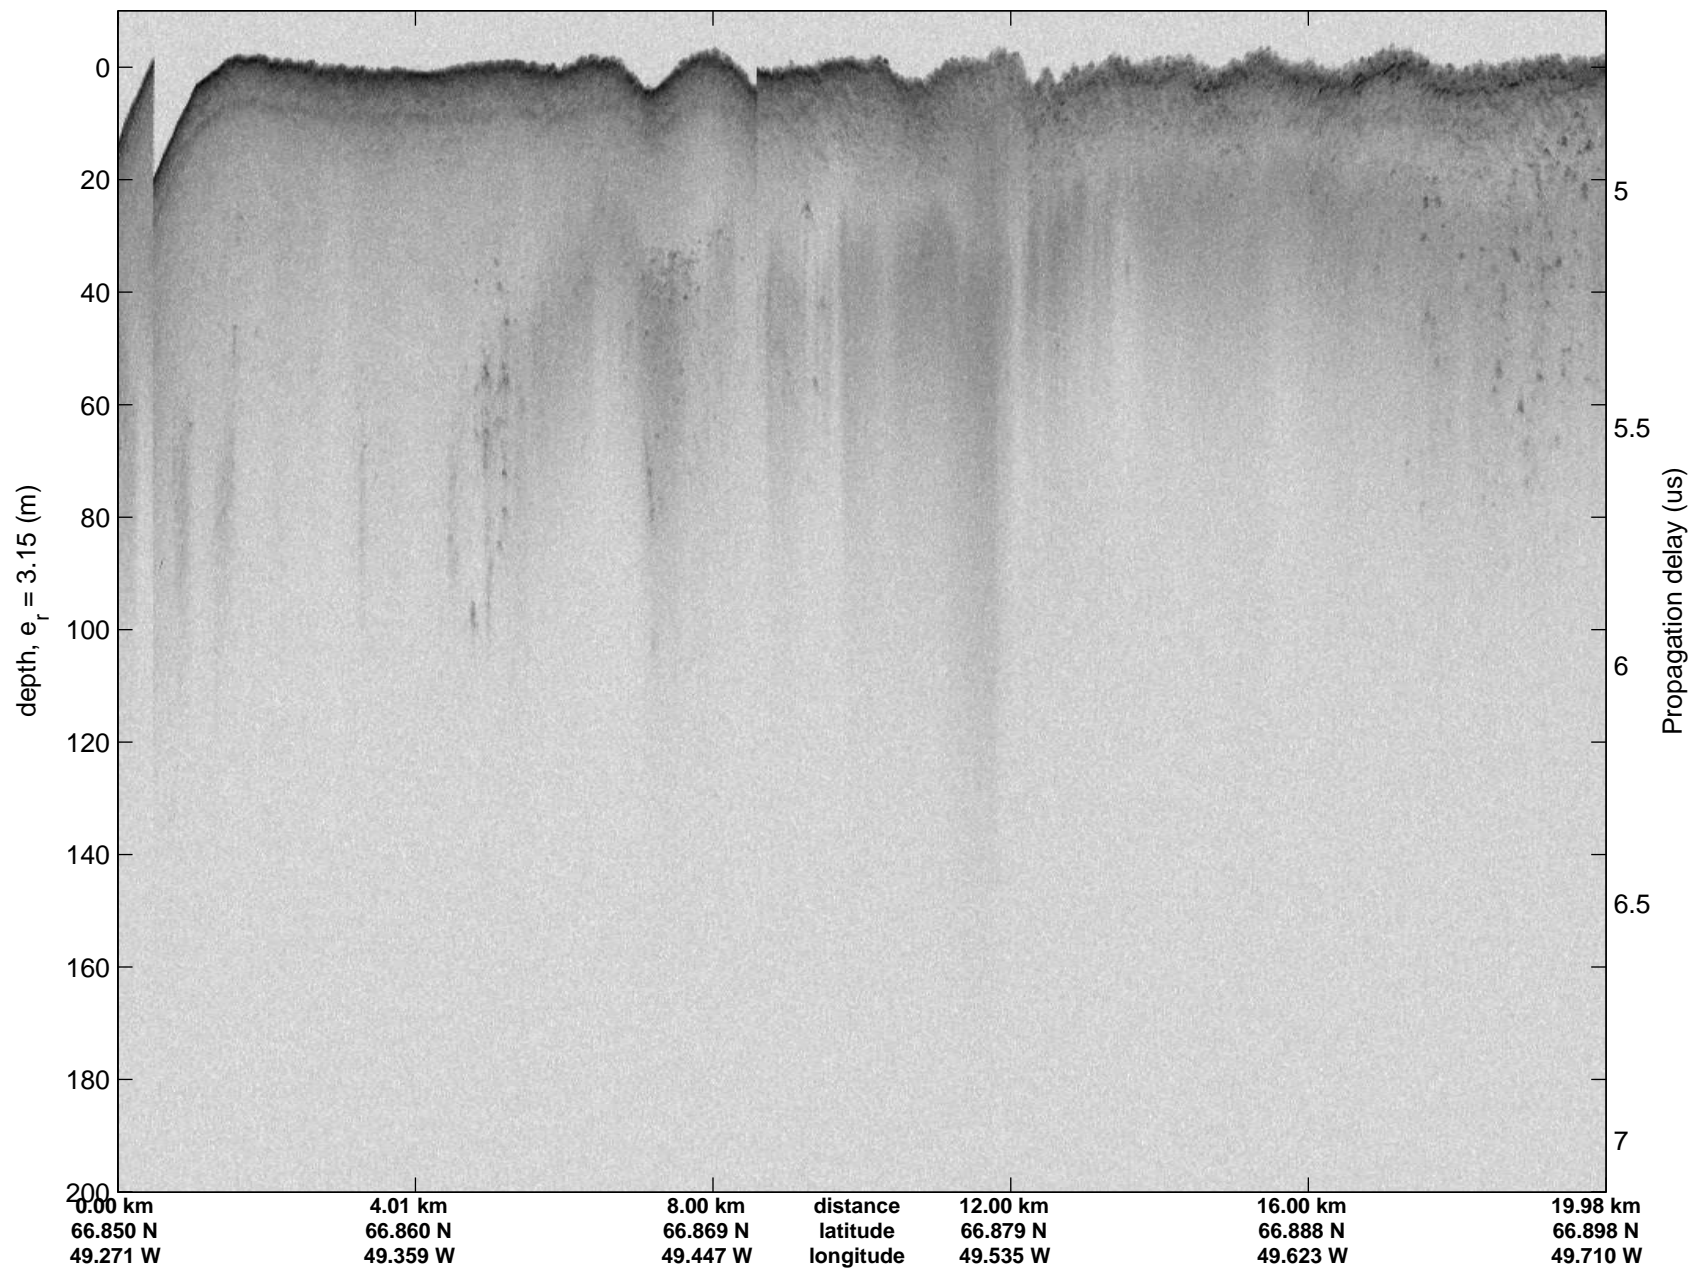

Polar Stereograph 70N/-45E

accum 2011_Greenland_P3: "Helheim-Kangerdlugssuaq" 20110419_05_001: 17:40:07.9 to 17:42:25.1 GPS

Polar Stereograph 70N/-45E

accum 2011_Greenland_P3: "Helheim-Kangerdlugssuaq" 20110419_05_002: 17:42:25.2 to 17:45:05.2 GPS