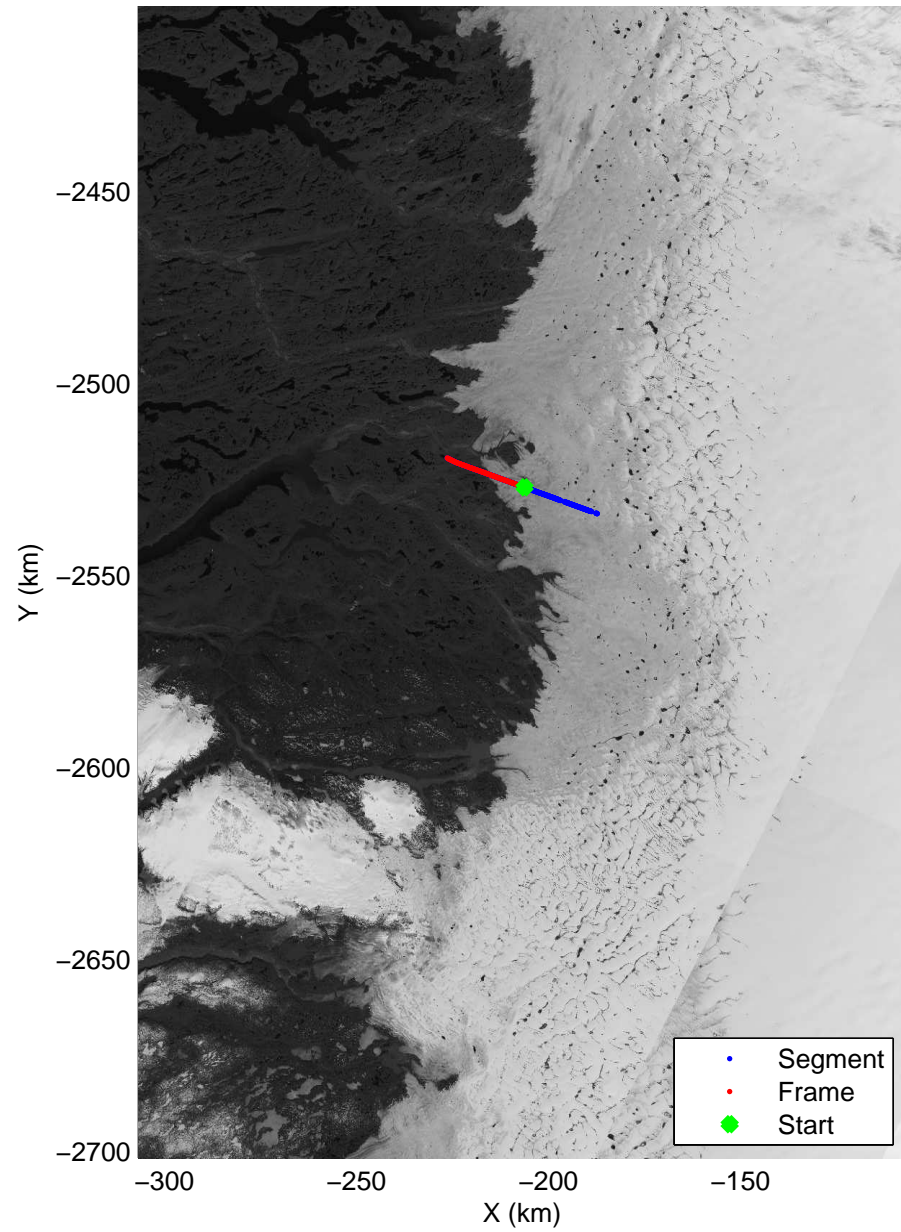

Polar Stereograph 70N/-45E

accum 2011_Greenland_P3: "Helheim-Kangerdlugssuaq" 20110419_05_001: 17:40:07.9 to 17:42:25.1 GPS

Polar Stereograph 70N/-45E

accum 2011_Greenland_P3: "Helheim-Kangerdlugssuaq" 20110419_05_002: 17:42:25.2 to 17:45:05.2 GPS