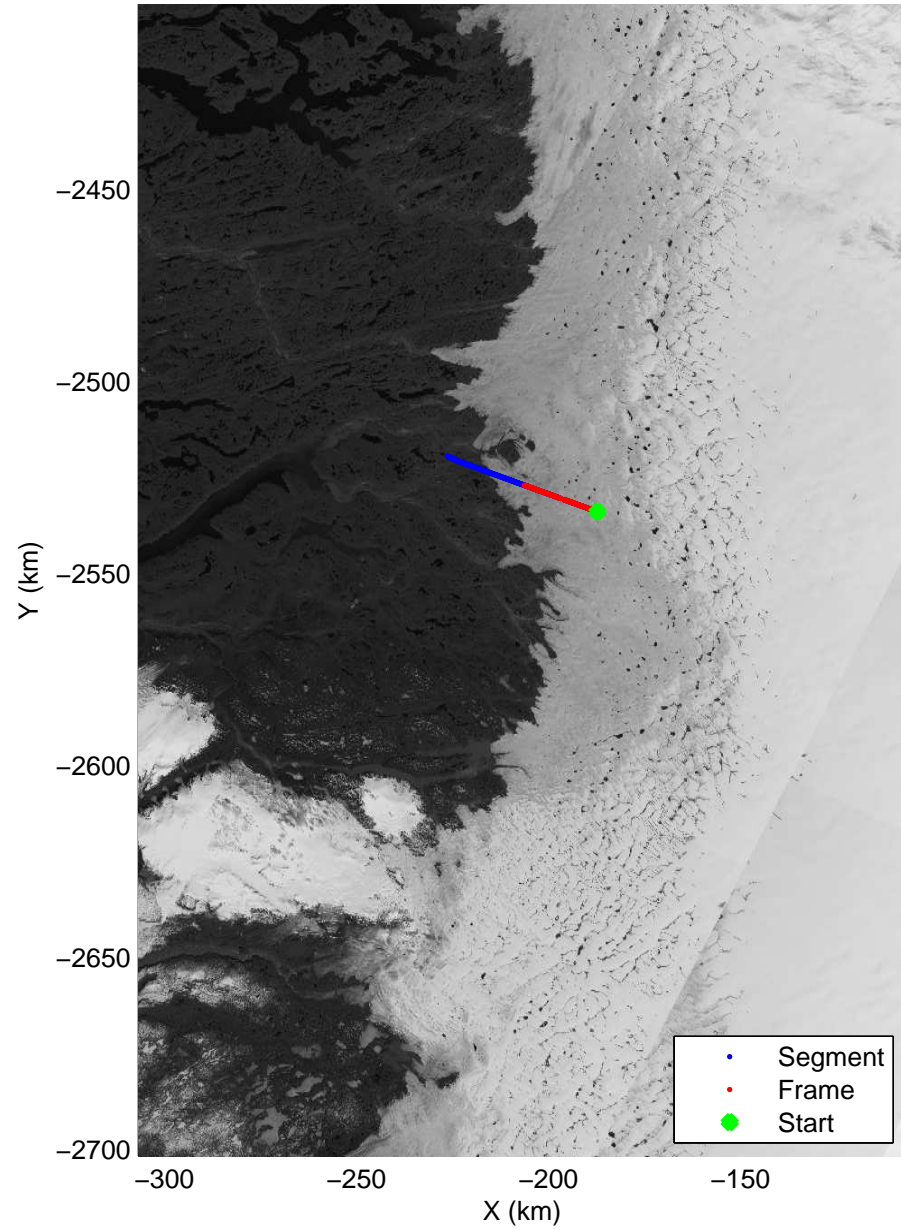

Polar Stereograph 70N/-45E

accum 2011_Greenland_P3: "Helheim-Kangerdlugssuaq" 20110419_05_001: 17:40:07.9 to 17:42:25.1 GPS

Polar Stereograph 70N/-45E

accum 2011_Greenland_P3: "Helheim-Kangerdlugssuaq" 20110419_05_002: 17:42:25.2 to 17:45:05.2 GPS