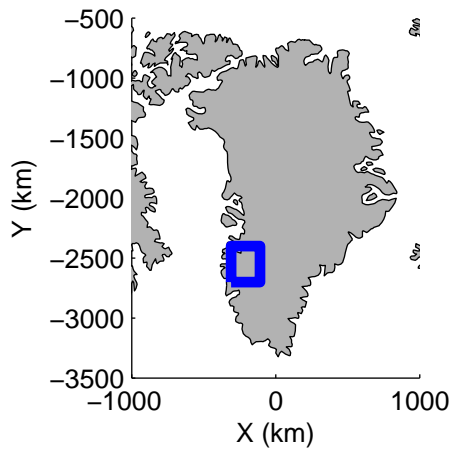

Polar Stereograph 70N/-45E

accum 2011_Greenland_P3: "Helheim-Kangerdlugssuaq" 20110419_05_001: 17:40:07.9 to 17:42:25.1 GPS

Polar Stereograph 70N/-45E

accum 2011_Greenland_P3: "Helheim-Kangerdlugssuaq" 20110419_05_002: 17:42:25.2 to 17:45:05.2 GPS