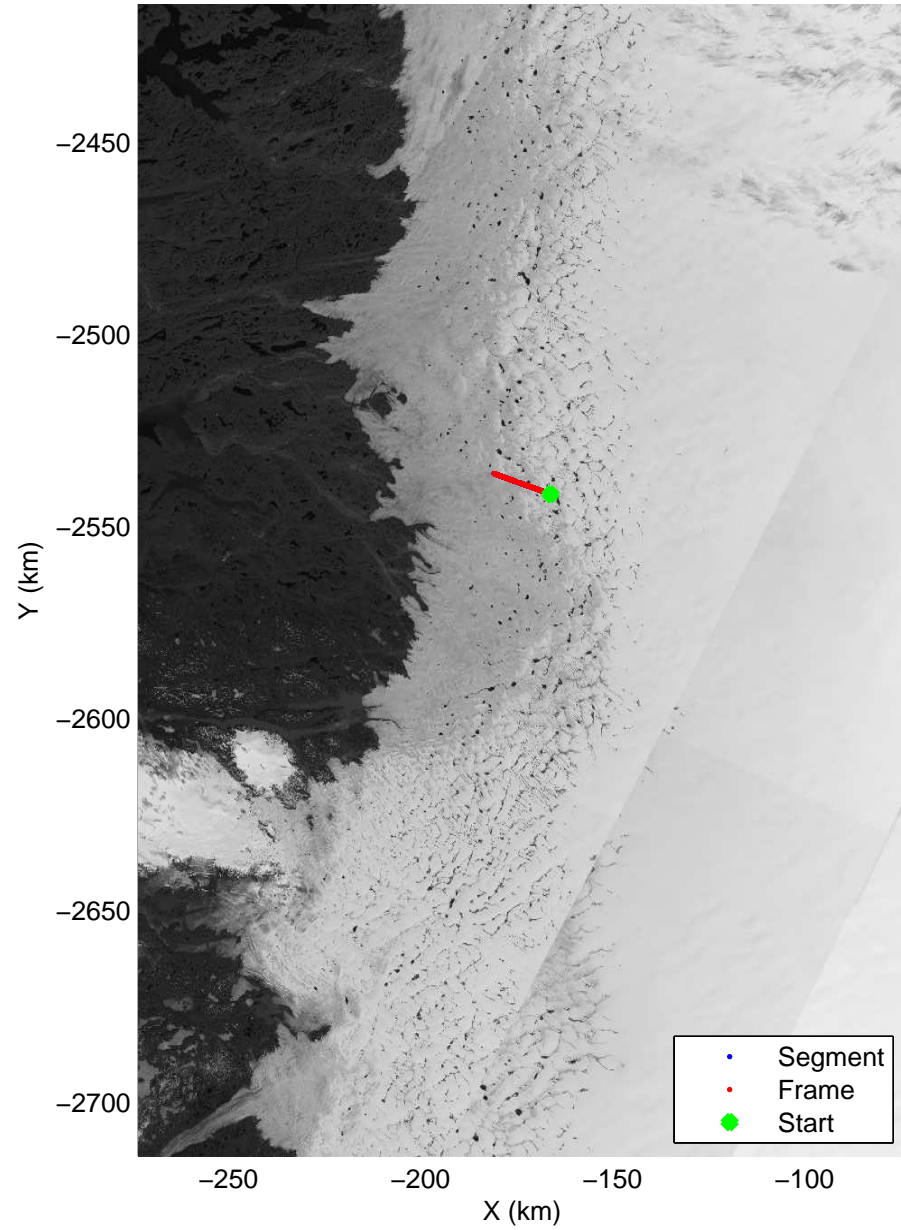

Polar Stereograph 70N/-45E

accum 2011_Greenland_P3: "Helheim-Kangerdlugssuaq" 20110419_04_001: 17:37:41.4 to 17:39:22.7 GPS