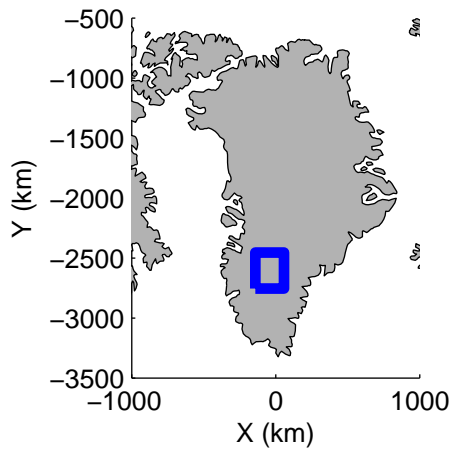

Polar Stereograph 70N/-45E

accum 2011\_Greenland\_P3: "Helheim-Kangerdlugssuaq" 20110419\_03\_003: 17:24:21.6 to 17:27:11.8 GPS