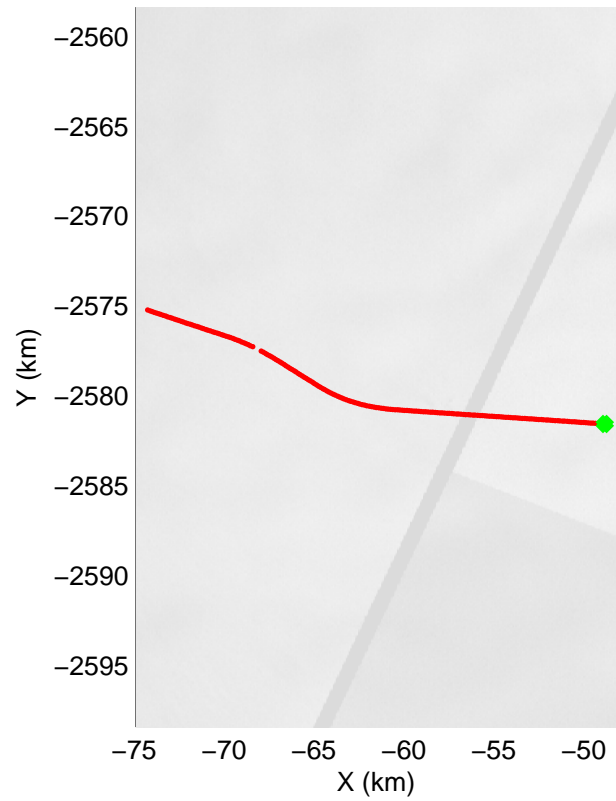

Polar Stereograph 70N/-45E

accum 2011\_Greenland\_P3: "Helheim-Kangerdlugssuaq" 20110419\_03\_003: 17:24:21.6 to 17:27:11.8 GPS