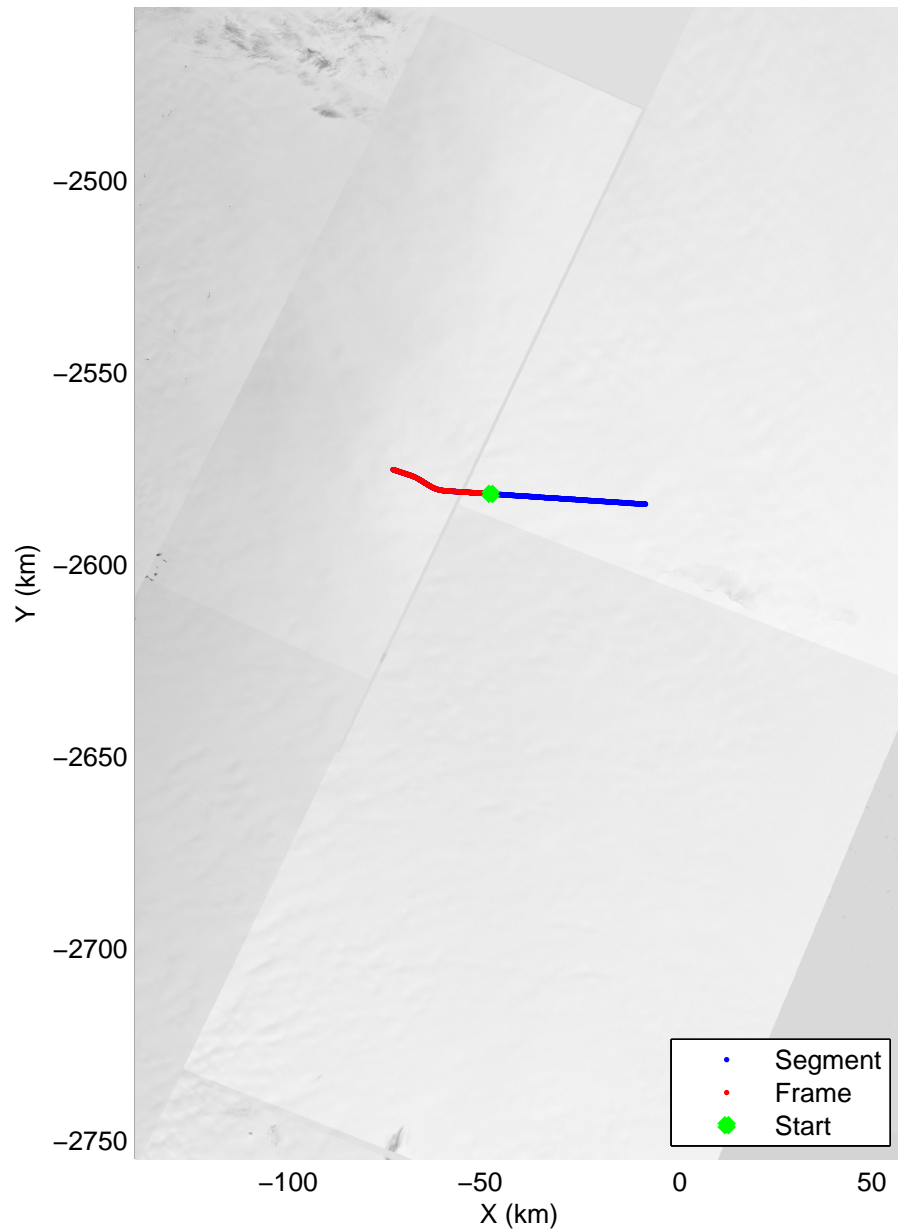

accum 2011\_Greenland\_P3: "Helheim-Kangerdlugssuaq" 20110419\_03\_001: 17:19:57.5 to 17:22:09.6 GPS

accum 2011\_Greenland\_P3: "Helheim-Kangerdlugssuaq" 20110419\_03\_002: 17:22:09.8 to 17:24:21.4 GPS

Polar Stereograph 70N/-45E

accum 2011\_Greenland\_P3: "Helheim-Kangerdlugssuaq" 20110419\_03\_003: 17:24:21.6 to 17:27:11.8 GPS