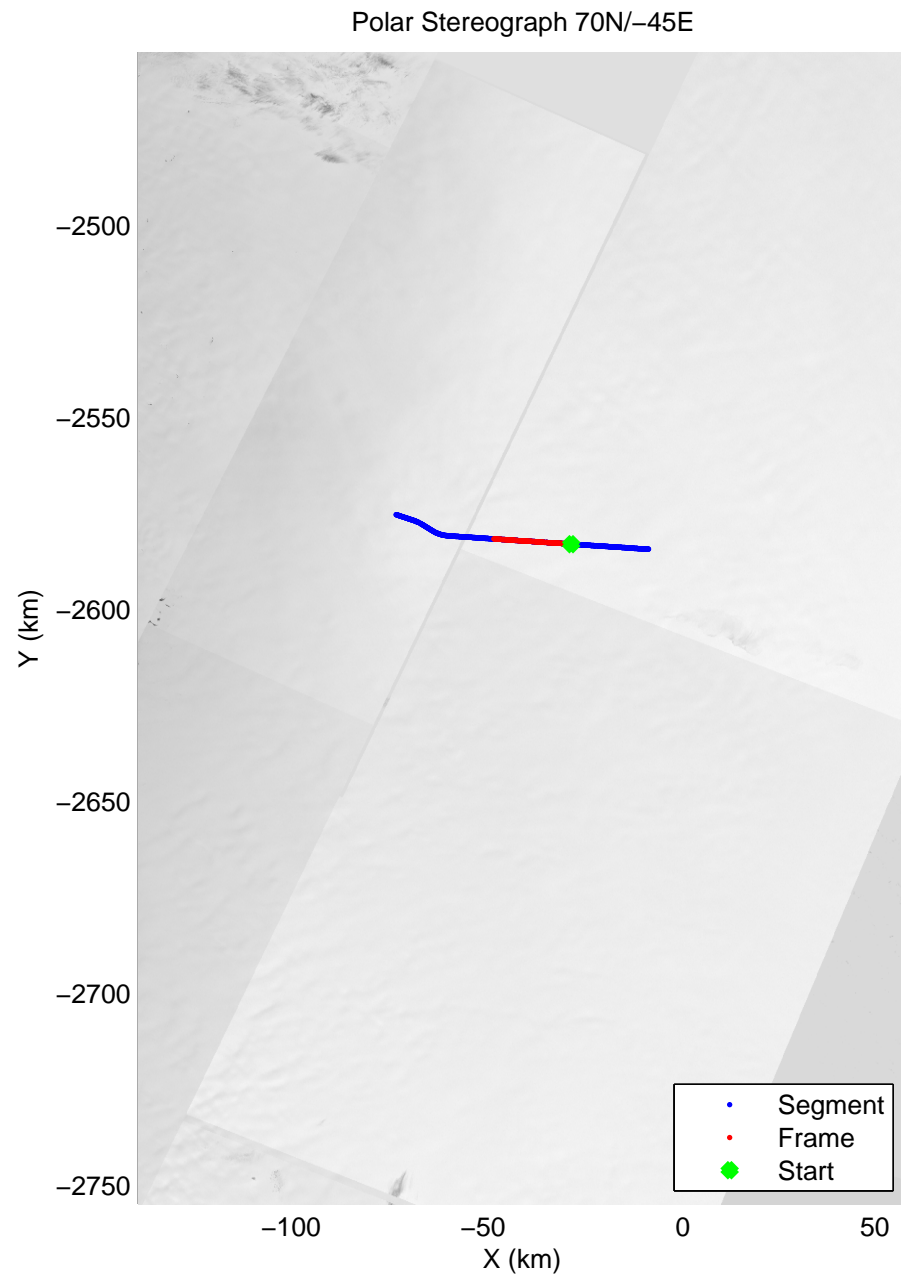

accum 2011\_Greenland\_P3: "Helheim-Kangerdlugssuaq" 20110419\_03\_001: 17:19:57.5 to 17:22:09.6 GPS

accum 2011\_Greenland\_P3: "Helheim-Kangerdlugssuaq" 20110419\_03\_002: 17:22:09.8 to 17:24:21.4 GPS

Polar Stereograph 70N/-45E

accum 2011\_Greenland\_P3: "Helheim-Kangerdlugssuaq" 20110419\_03\_003: 17:24:21.6 to 17:27:11.8 GPS