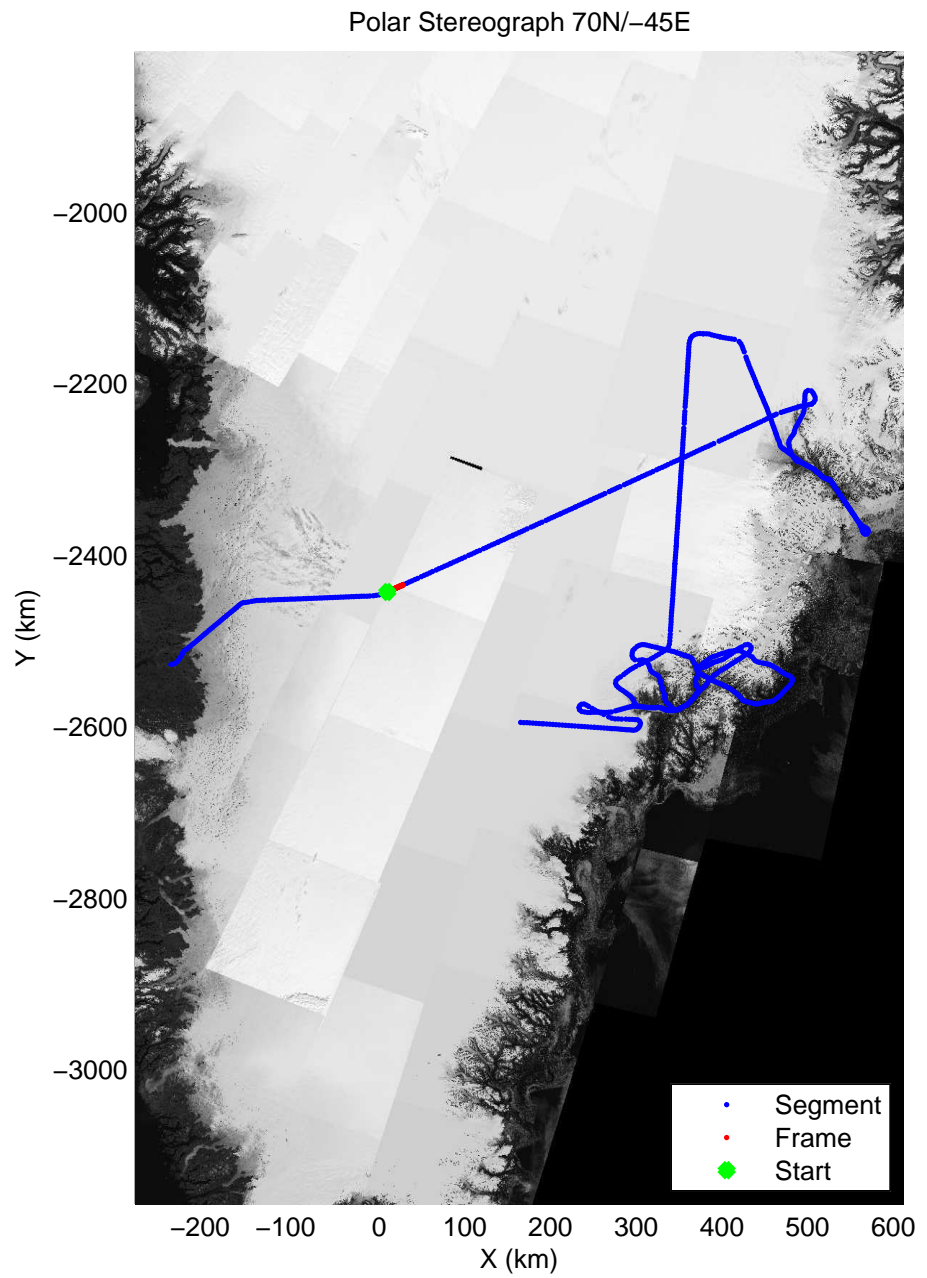

accum 2011_Greenland_P3: "Helheim-Kangerdlugssuaq" 20110419_01_012: 10:52:51.4 to 10:55:27.2 GPS

accum 2011_Greenland_P3: "Helheim-Kangerdlugssuaq" 20110419_01_013: 10:55:27.4 to 10:58:00.3 GPS

accum 2011_Greenland_P3: "Helheim-Kangerdlugssuaq" 20110419_01_014: 10:58:00.6 to 11:00:18.2 GPS