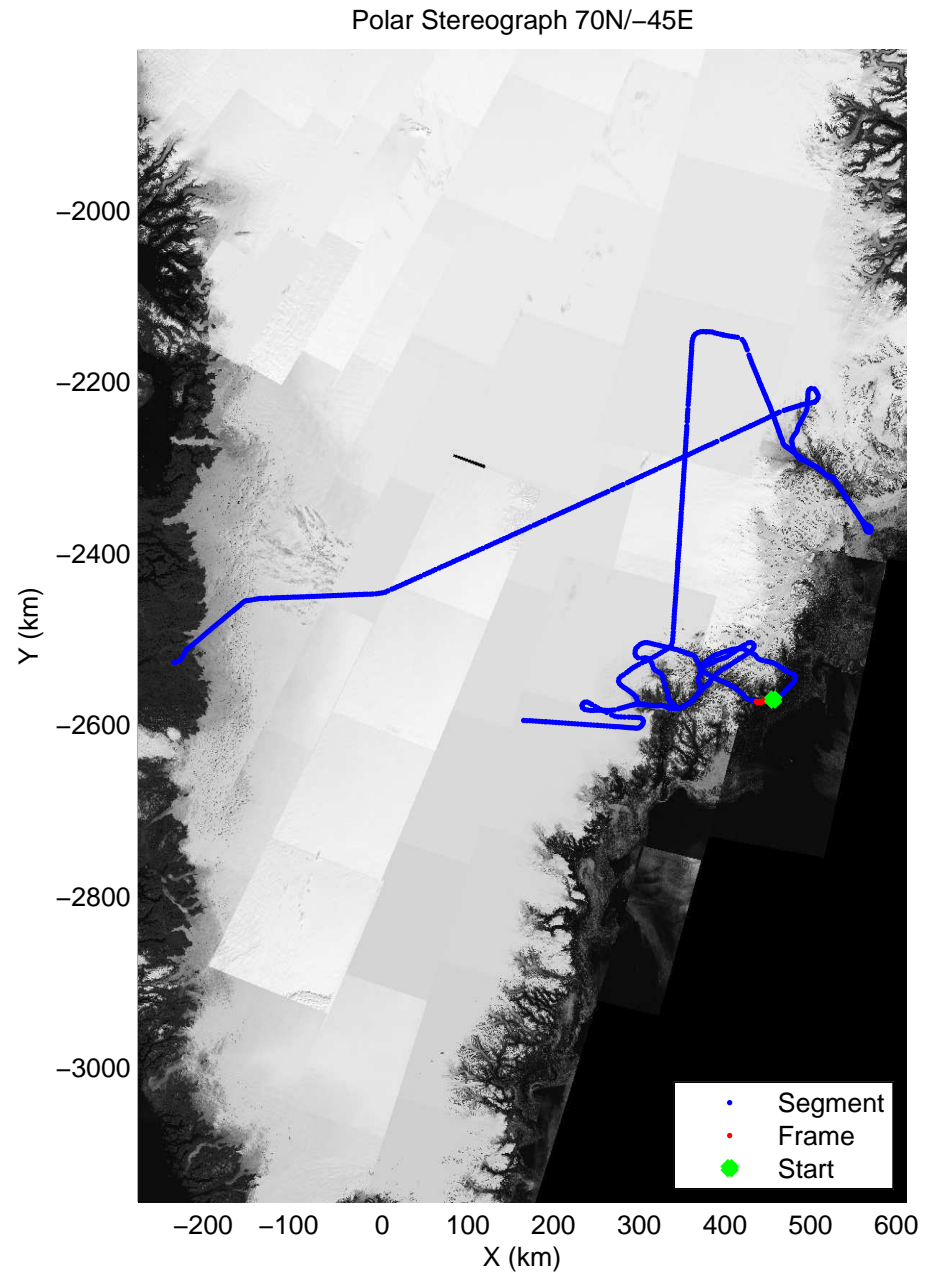

accum 2011_Greenland_P3: "Helheim-Kangerdlugssuaq" 20110419_01_105: 14:53:02.3 to 14:56:00.5 GPS

accum 2011_Greenland_P3: "Helheim-Kangerdlugssuaq" 20110419_01_106: 14:56:00.7 to 14:58:54.9 GPS

accum 2011_Greenland_P3: "Helheim-Kangerdlugssuaq" 20110419_01_107: 14:58:55.0 to 15:01:39.5 GPS