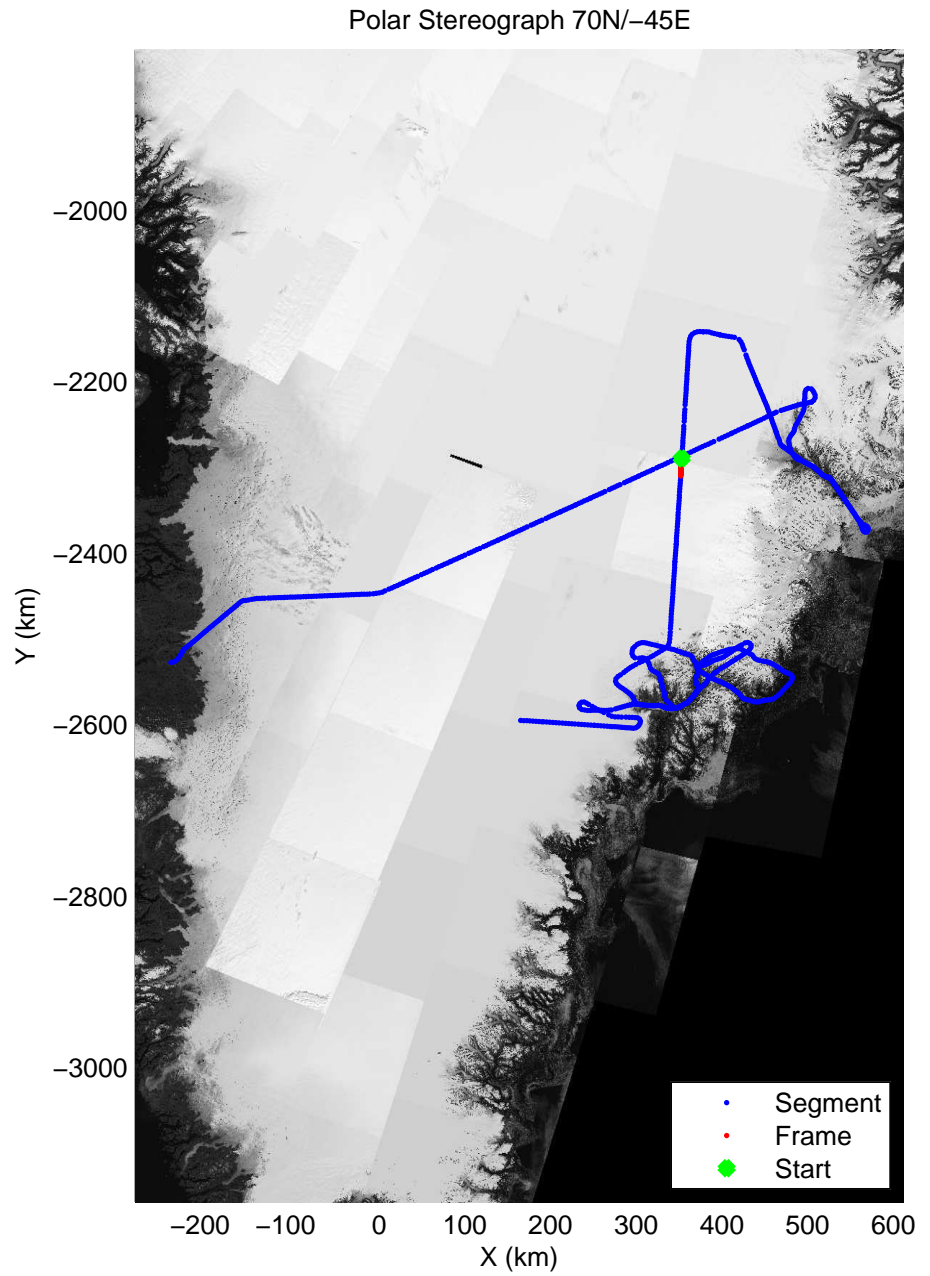

accum 2011_Greenland_P3: "Helheim-Kangerdlugssuaq" 20110419_01_075: 13:37:00.2 to 13:39:17.9 GPS

accum 2011_Greenland_P3: "Helheim-Kangerdlugssuaq" 20110419_01_076: 13:39:18.2 to 13:41:38.1 GPS

accum 2011_Greenland_P3: "Helheim-Kangerdlugssuaq" 20110419_01_077: 13:41:38.4 to 13:44:01.0 GPS