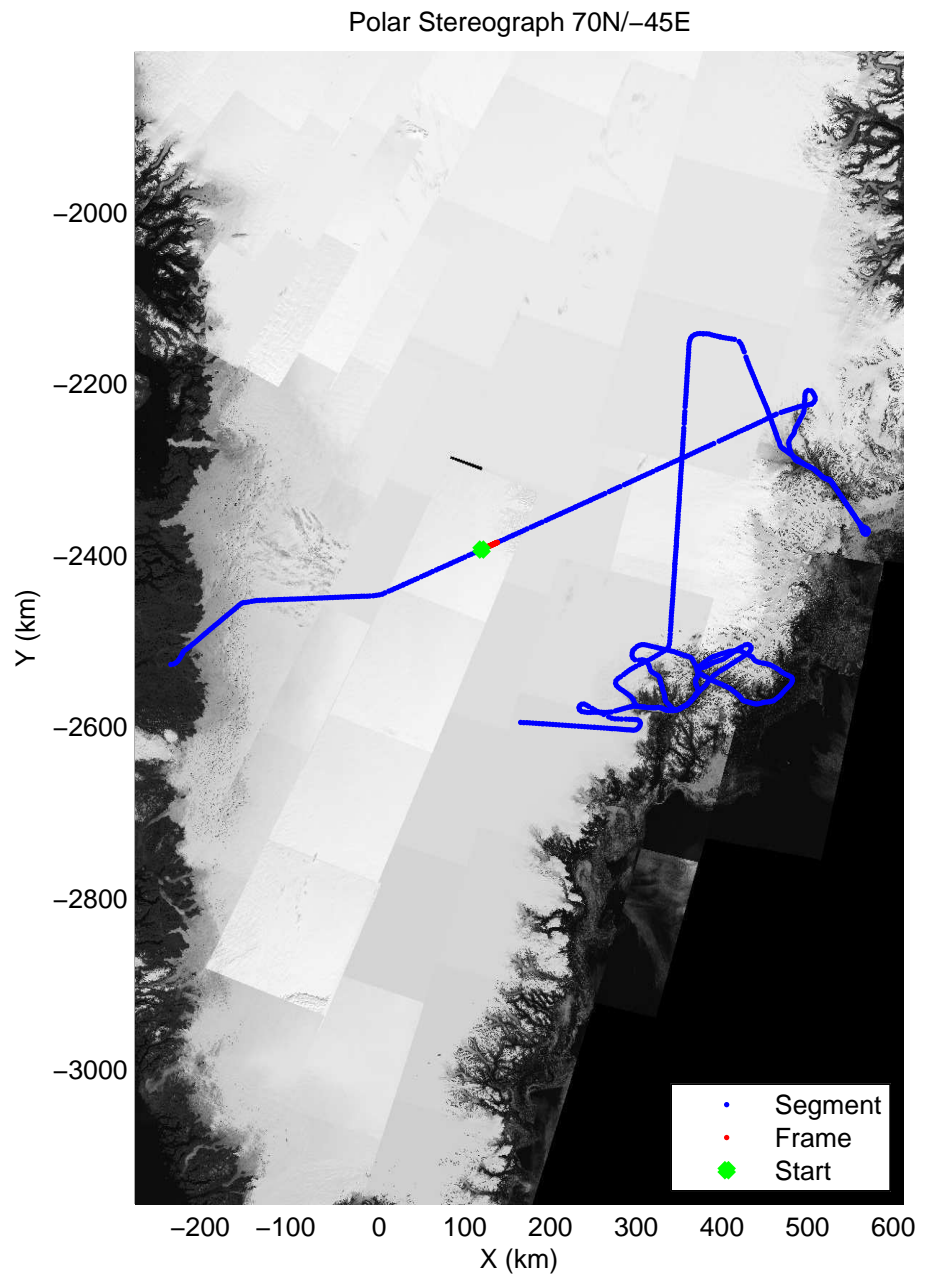

accum 2011_Greenland_P3: "Helheim-Kangerdlugssuaq" 20110419_01_018: 11:07:05.7 to 11:09:20.8 GPS

accum 2011_Greenland_P3: "Helheim-Kangerdlugssuaq" 20110419_01_019: 11:09:21.1 to 11:11:36.4 GPS

accum 2011_Greenland_P3: "Helheim-Kangerdlugssuaq" 20110419_01_020: 11:11:36.6 to 11:13:52.0 GPS