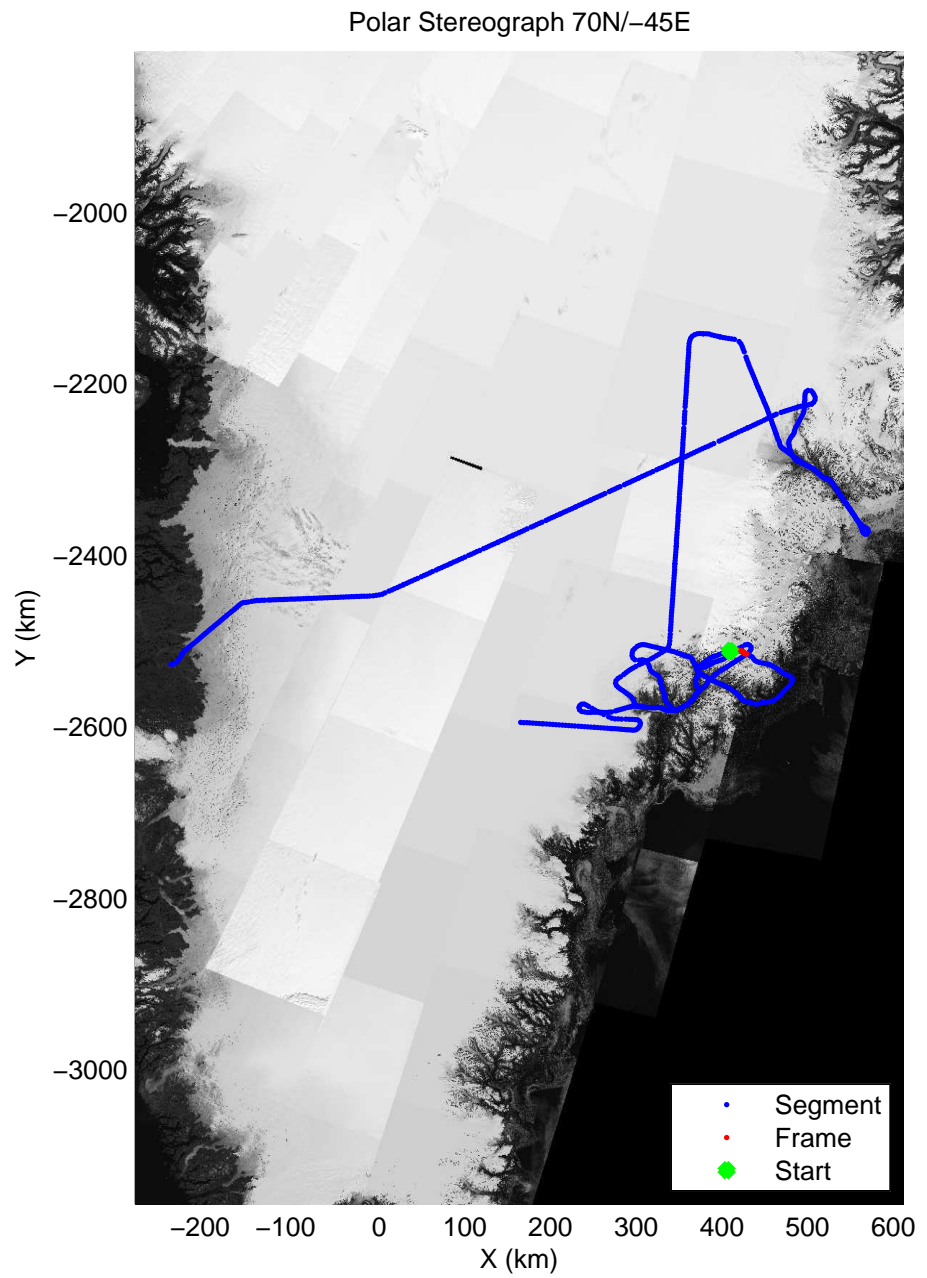

accum 2011_Greenland_P3: "Helheim-Kangerdlugssuaq" 20110419_01_099: 14:36:44.3 to 14:39:27.1 GPS

accum 2011_Greenland_P3: "Helheim-Kangerdlugssuaq" 20110419_01_100: 14:39:27.3 to 14:42:13.5 GPS

accum 2011_Greenland_P3: "Helheim-Kangerdlugssuaq" 20110419_01_101: 14:42:13.7 to 14:44:45.7 GPS