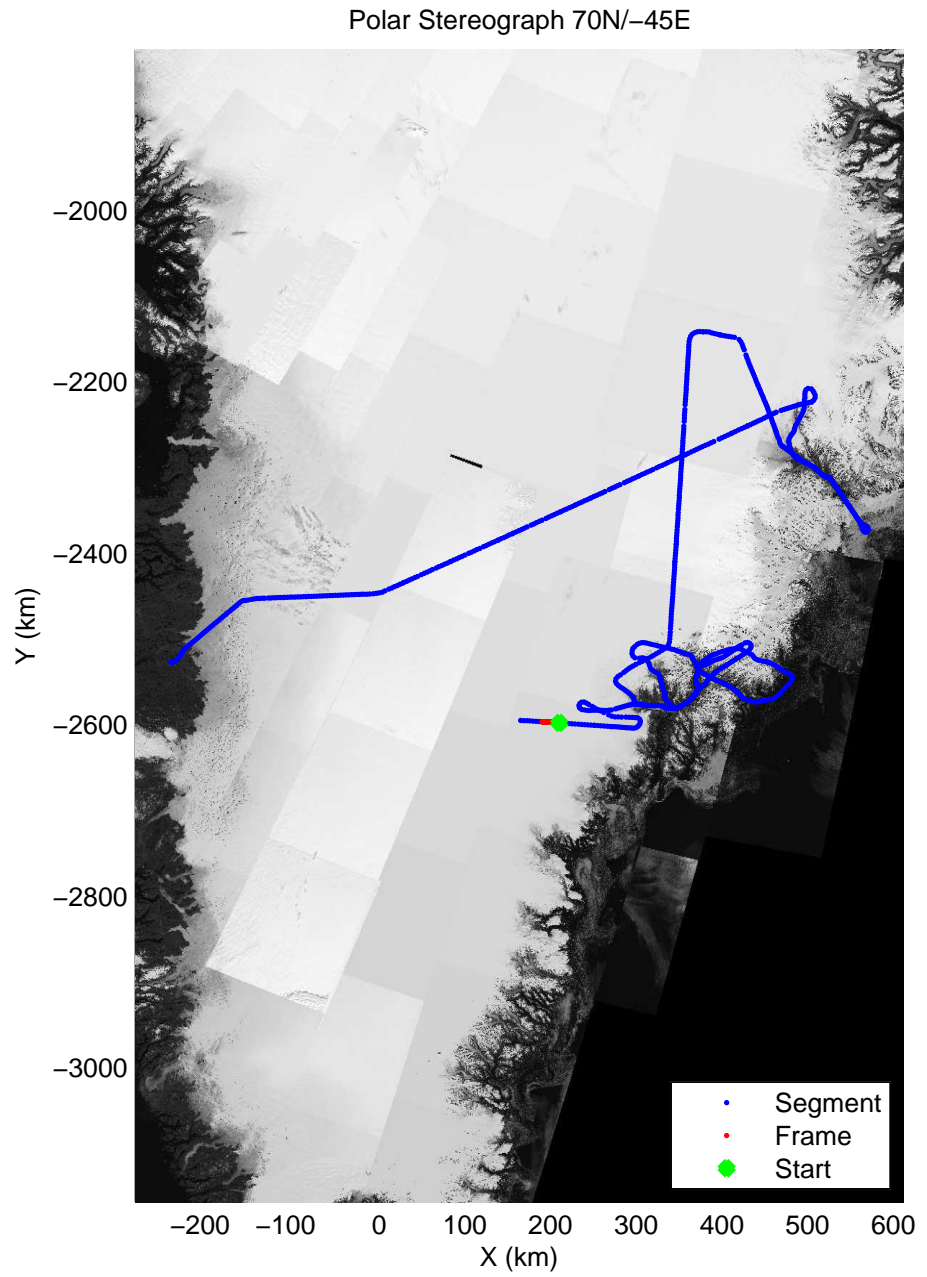

accum 2011_Greenland_P3: "Helheim-Kangerdlugssuaq" 20110419_01_146: 16:48:35.4 to 16:50:49.4 GPS

accum 2011_Greenland_P3: "Helheim-Kangerdlugssuaq" 20110419_01_147: 16:50:49.7 to 16:53:02.8 GPS

accum 2011_Greenland_P3: "Helheim-Kangerdlugssuaq" 20110419_01_148: 16:53:02.9 to 16:55:15.3 GPS