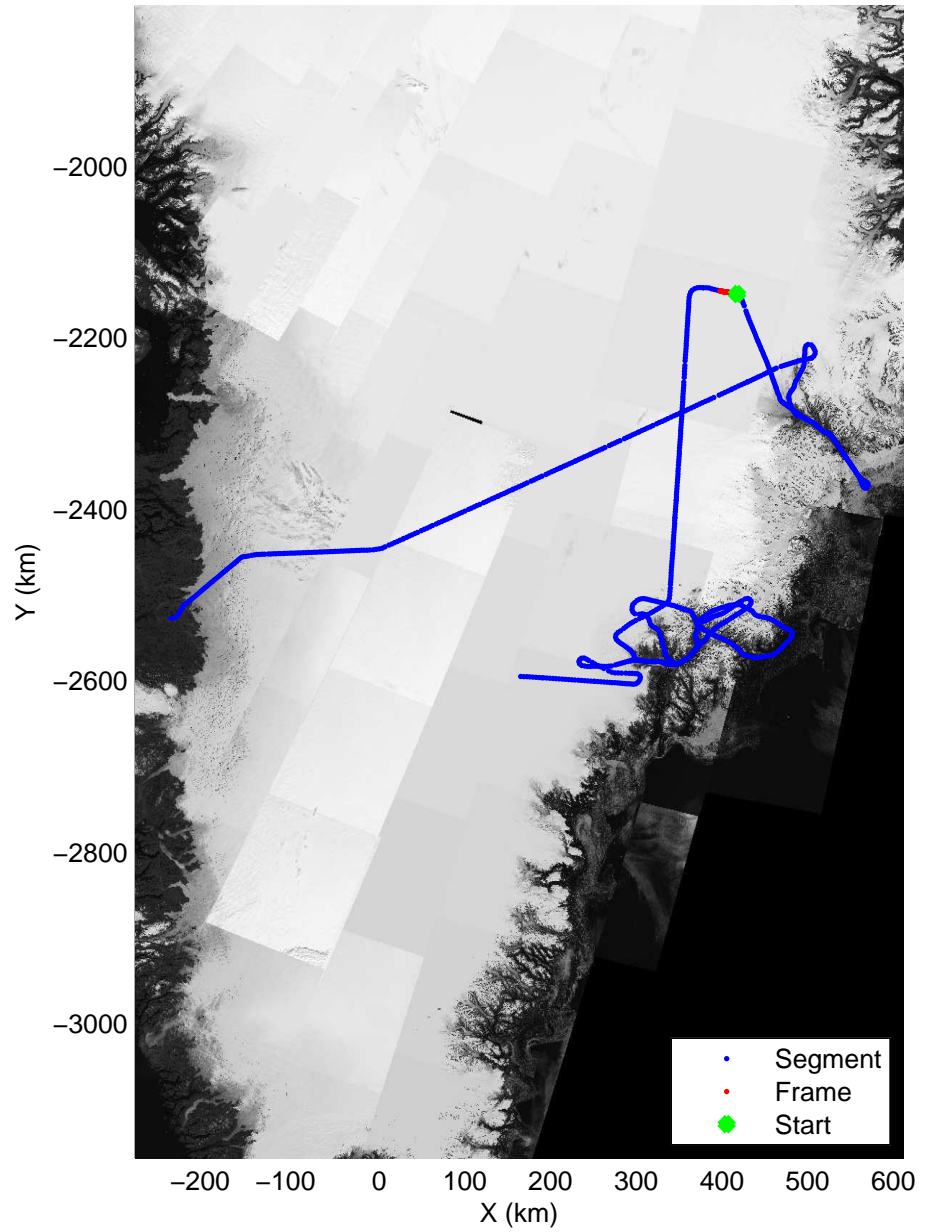

accum 2011_Greenland_P3: "Helheim-Kangerdlugssuaq" 20110419_01_067: 13:17:54.0 to 13:20:15.2 GPS

Polar Stereograph 70N/-45E

accum 2011_Greenland_P3: "Helheim-Kangerdlugssuaq" 20110419_01_068: 13:20:15.3 to 13:22:38.3 GPS