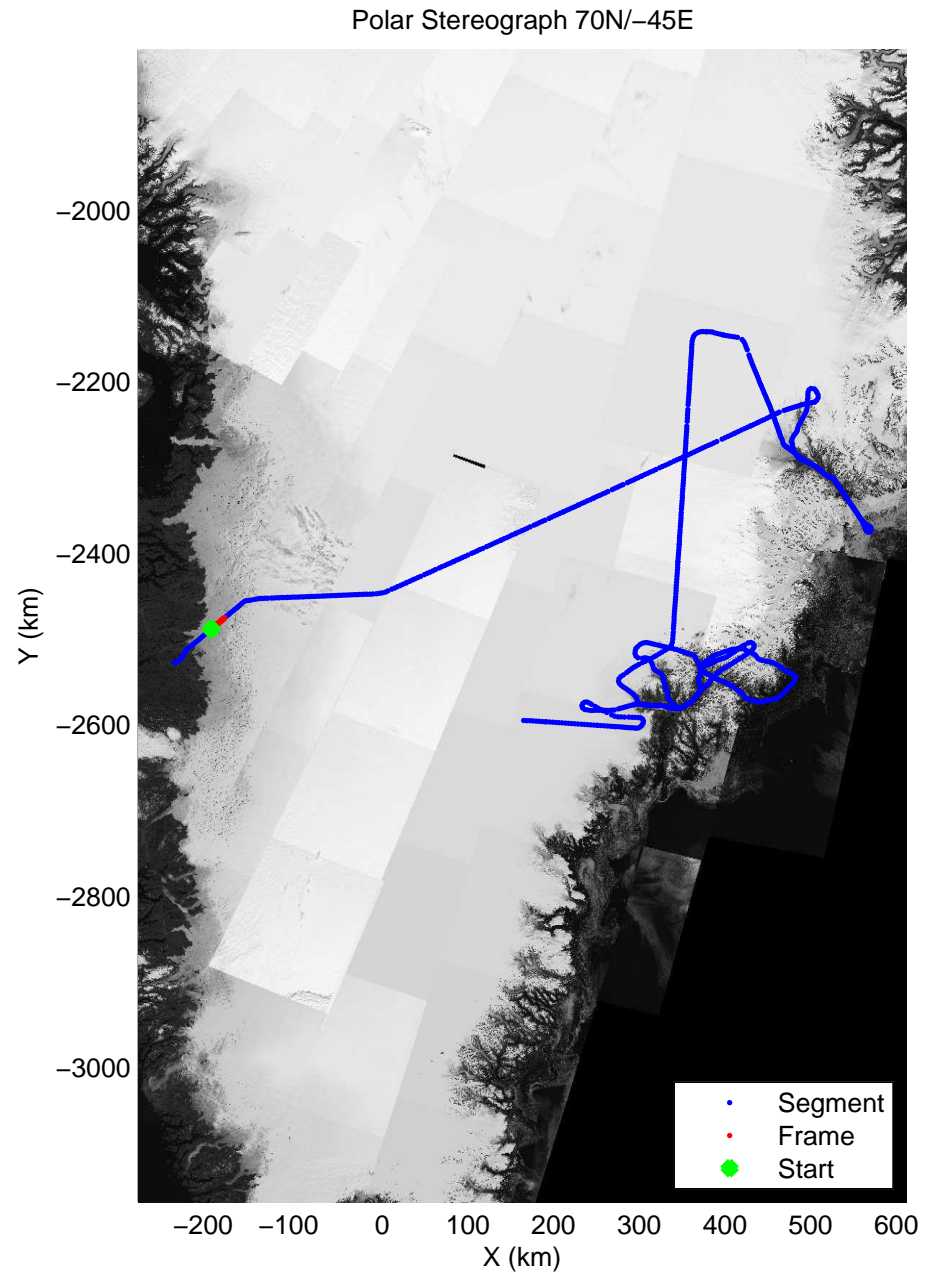

accum 2011_Greenland_P3: "Helheim-Kangerdlugssuaq" 20110419_01_001: 10:22:28.6 to 10:25:22.8 GPS

accum 2011_Greenland_P3: "Helheim-Kangerdlugssuaq" 20110419_01_002: 10:25:22.9 to 10:28:30.0 GPS

accum 2011_Greenland_P3: "Helheim-Kangerdlugssuaq" 20110419_01_003: 10:28:30.1 to 10:31:25.4 GPS