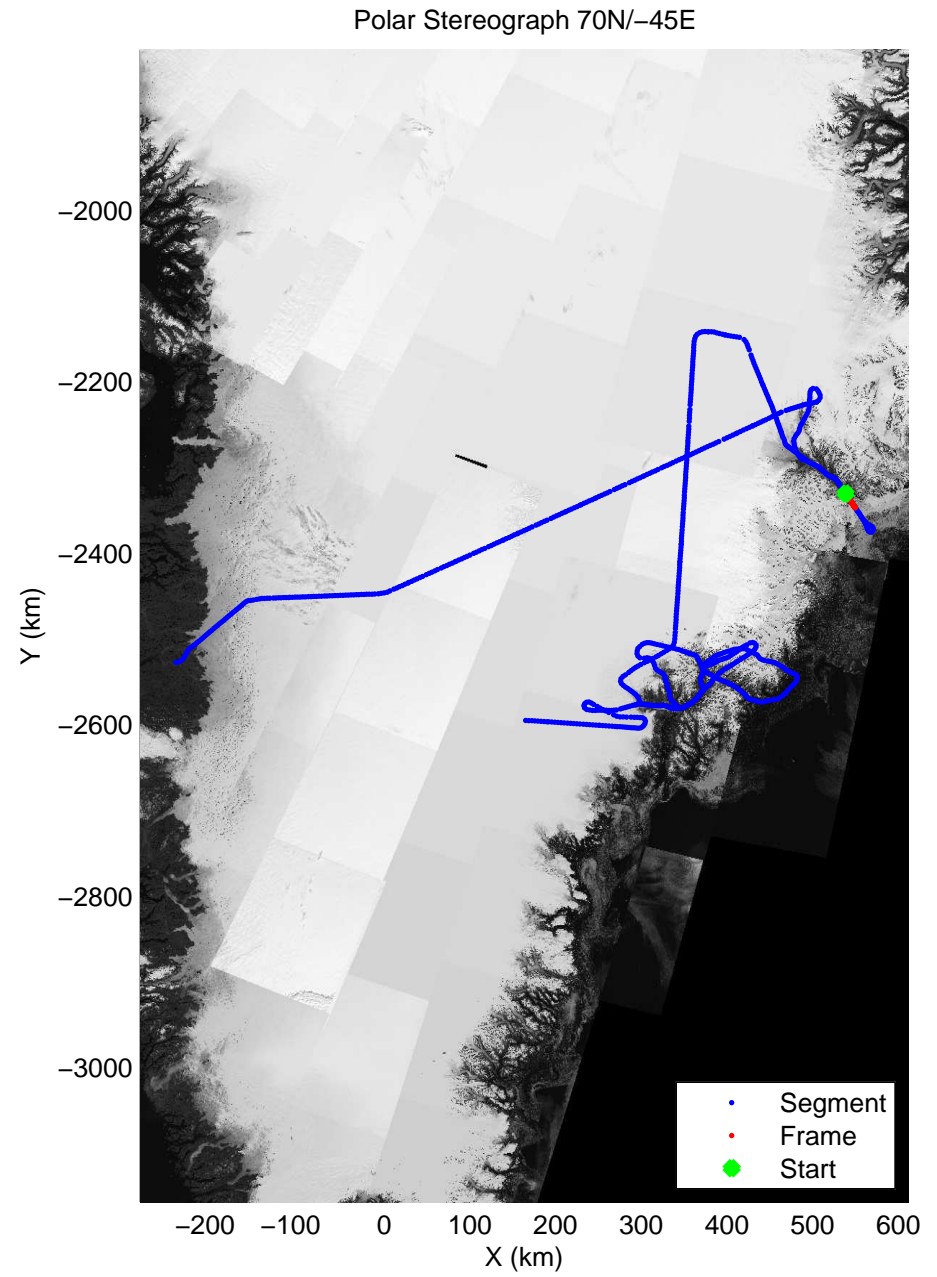

Polar Stereograph 70N/-45E

accum 2011_Greenland_P3: "Helheim-Kangerdlugssuaq" 20110419_01_050: 12:23:29.8 to 12:26:11.1 GPS

accum 2011_Greenland_P3: "Helheim-Kangerdlugssuaq" 20110419_01_051: 12:26:11.2 to 12:28:47.3 GPS