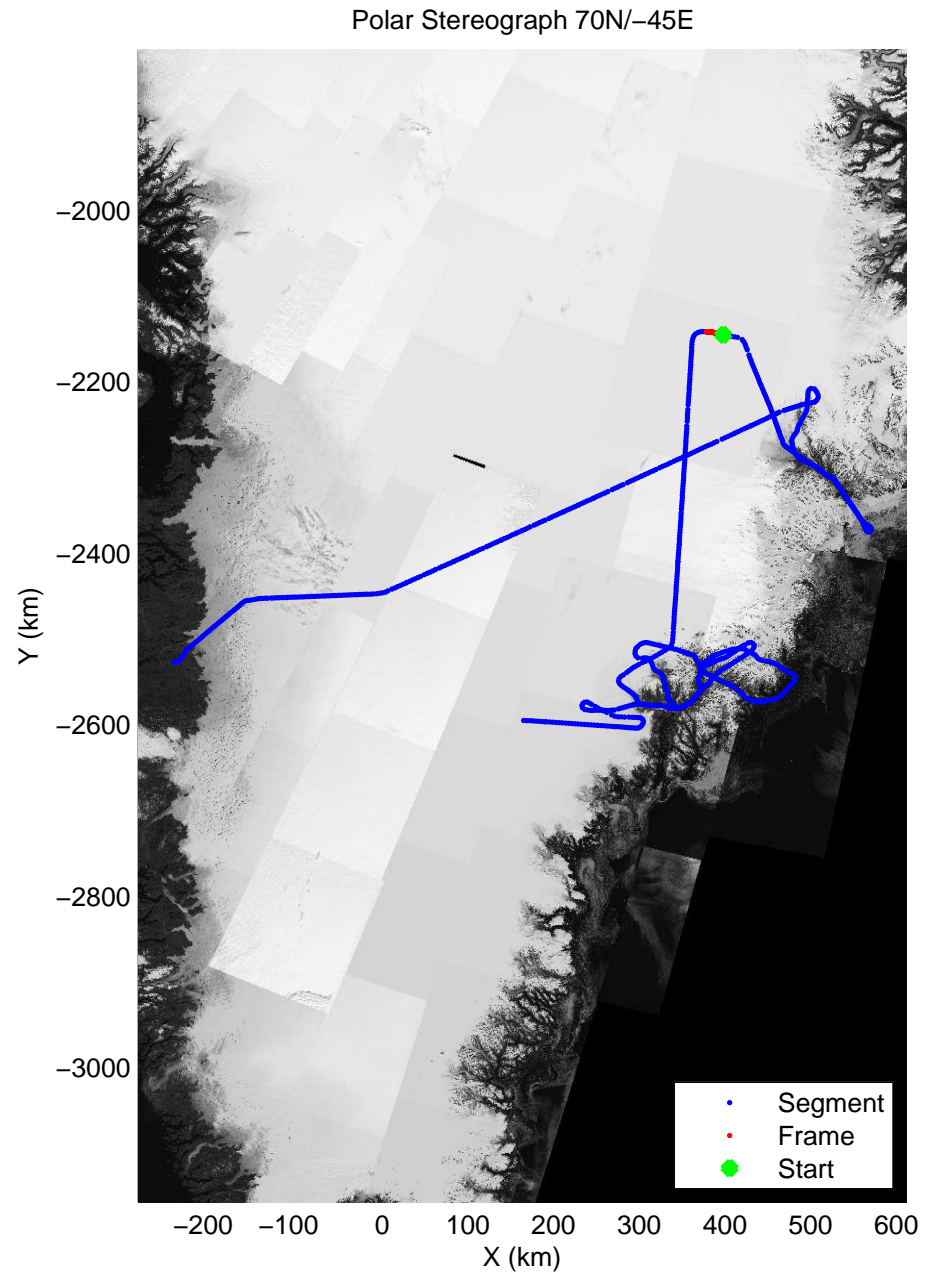

accum 2011_Greenland_P3: "Helheim-Kangerdlugssuaq" 20110419_01_067: 13:17:54.0 to 13:20:15.2 GPS

Polar Stereograph 70N/-45E

accum 2011_Greenland_P3: "Helheim-Kangerdlugssuaq" 20110419_01_068: 13:20:15.3 to 13:22:38.3 GPS