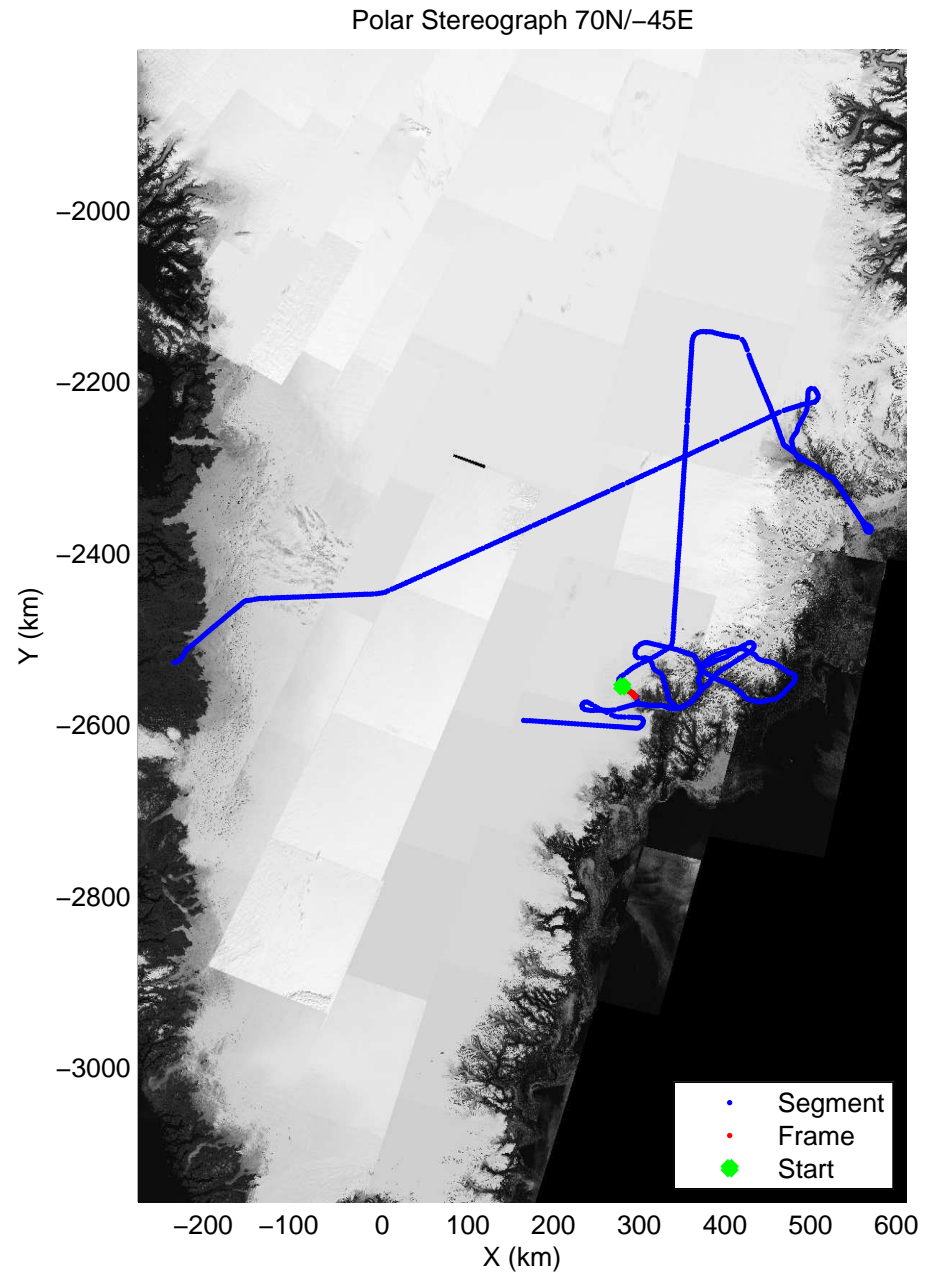

accum 2011_Greenland_P3: "Helheim-Kangerdlugssuaq" 20110419_01_090: 14:12:28.2 to 14:14:36.5 GPS

accum 2011_Greenland_P3: "Helheim-Kangerdlugssuaq" 20110419_01_091: 14:14:36.6 to 14:16:59.9 GPS

accum 2011_Greenland_P3: "Helheim-Kangerdlugssuaq" 20110419_01_092: 14:17:00.1 to 14:19:32.8 GPS