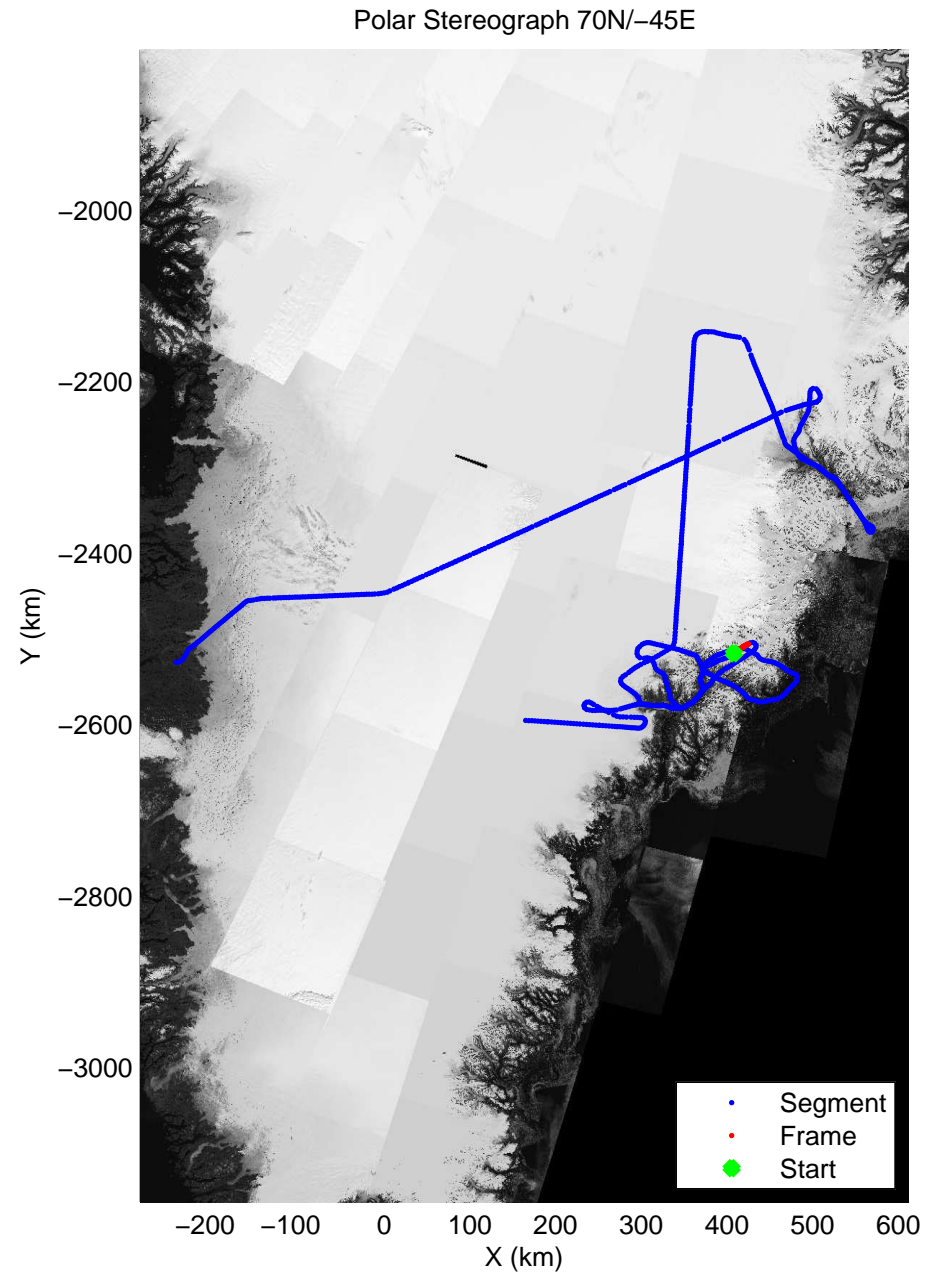

Polar Stereograph 70N/-45E

accum 2011_Greenland_P3: "Helheim-Kangerdlugssuaq" 20110419_01_126: 15:53:30.9 to 15:56:11.1 GPS

accum 2011_Greenland_P3: "Helheim-Kangerdlugssuaq" 20110419_01_127: 15:56:11.2 to 15:58:42.1 GPS