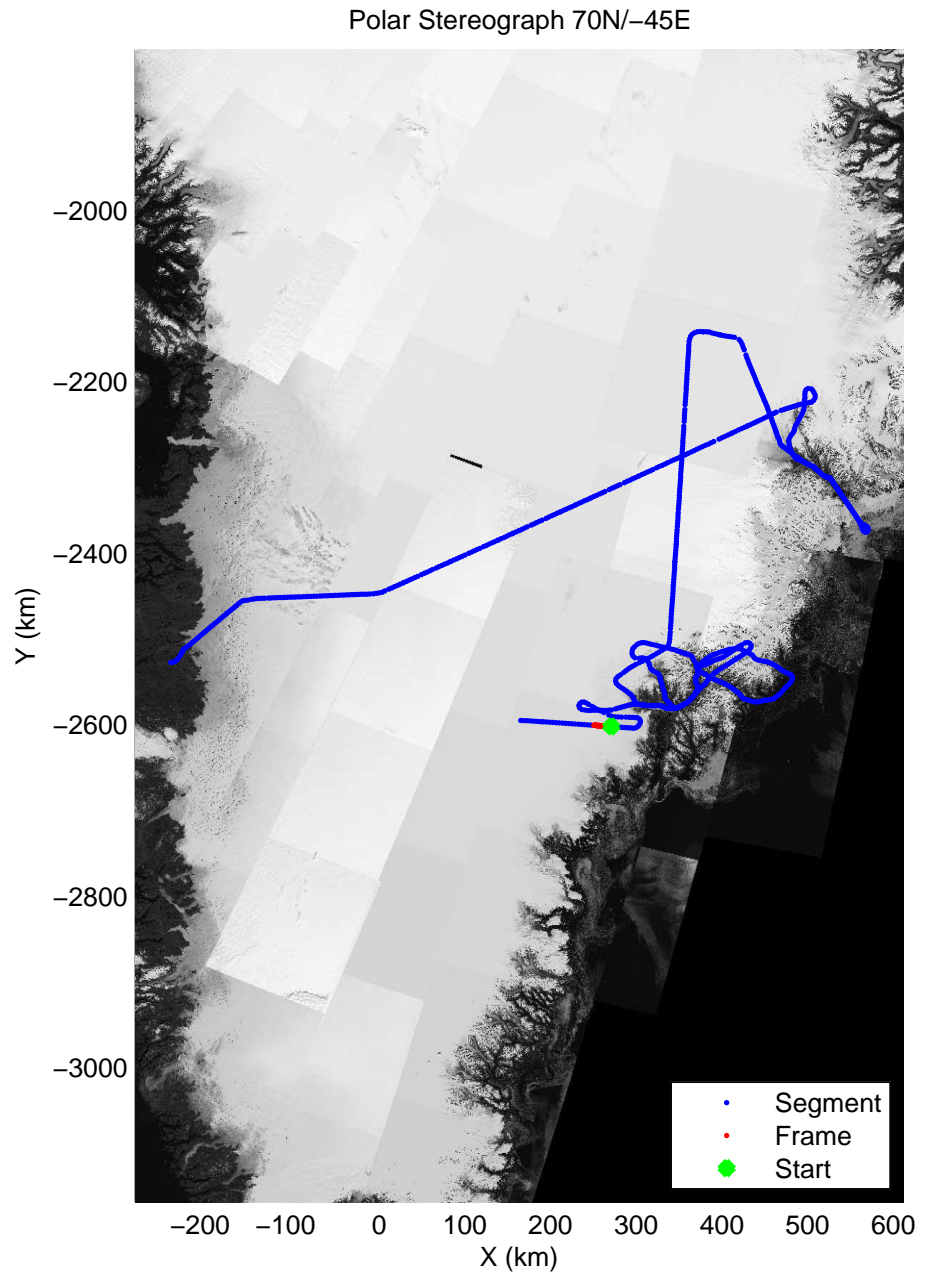

accum 2011_Greenland_P3: "Helheim-Kangerdlugssuaq" 20110419_01_143: 16:40:09.3 to 16:42:36.0 GPS

accum 2011_Greenland_P3: "Helheim-Kangerdlugssuaq" 20110419_01_144: 16:42:36.2 to 16:45:45.4 GPS

accum 2011_Greenland_P3: "Helheim-Kangerdlugssuaq" 20110419_01_145: 16:45:45.6 to 16:48:35.2 GPS