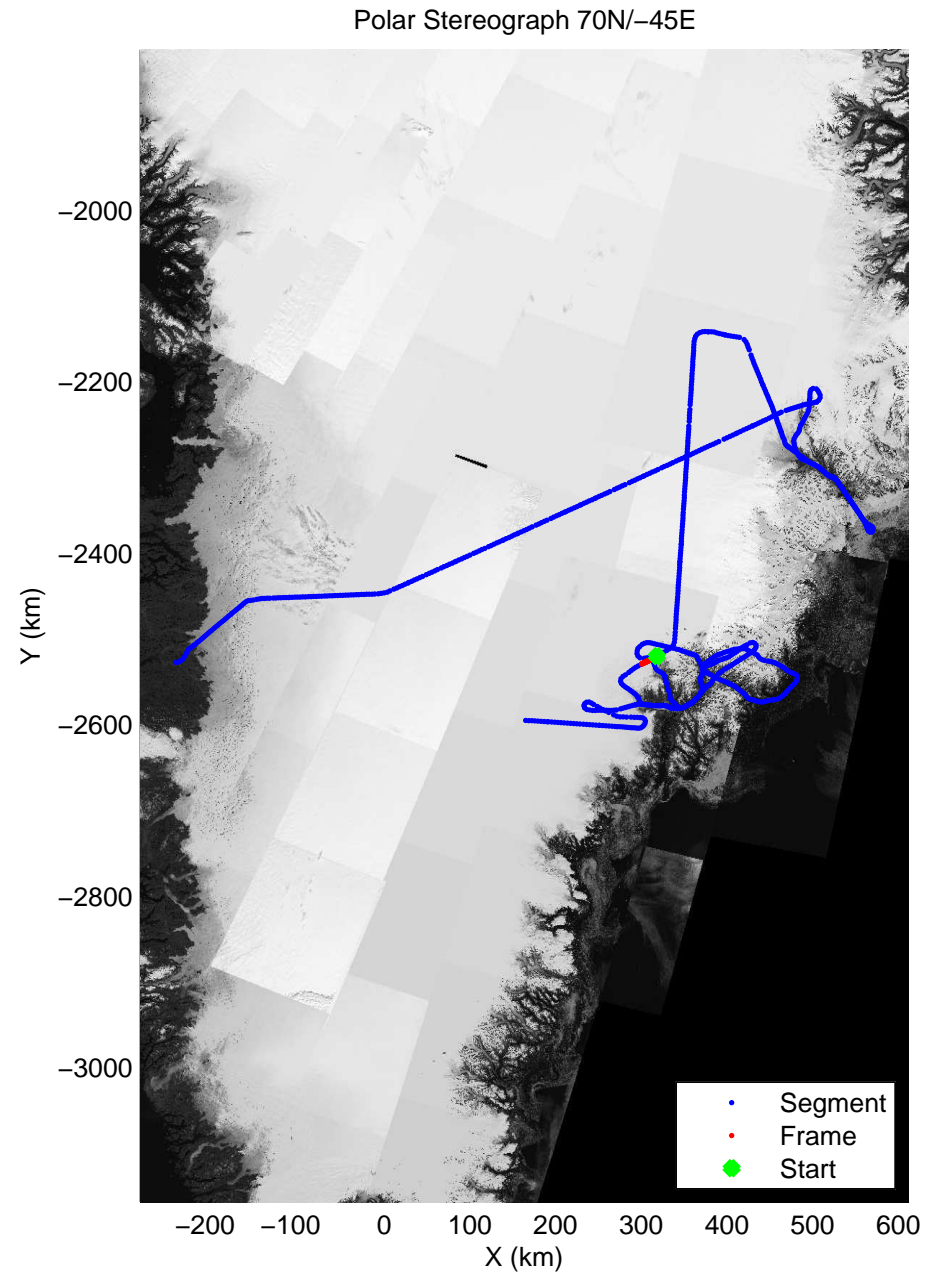

accum 2011_Greenland_P3: "Helheim-Kangerdlugssuaq" 20110419_01_087: 14:05:47.8 to 14:08:09.5 GPS

accum 2011_Greenland_P3: "Helheim-Kangerdlugssuaq" 20110419_01_088: 14:08:09.7 to 14:10:18.6 GPS

accum 2011_Greenland_P3: "Helheim-Kangerdlugssuaq" 20110419_01_089: 14:10:18.8 to 14:12:28.1 GPS