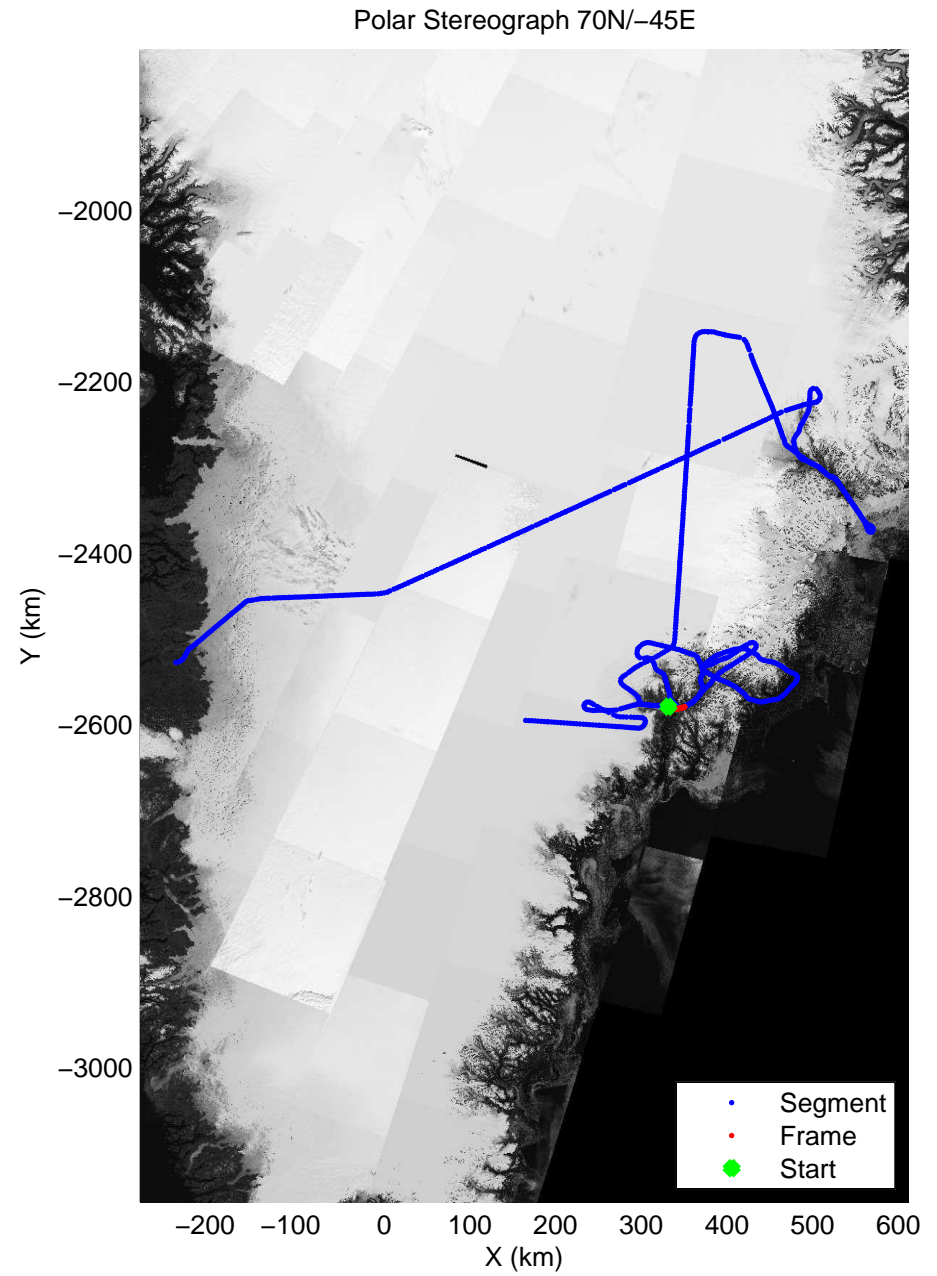

accum 2011_Greenland_P3: "Helheim-Kangerdlugssuaq" 20110419_01_093: 14:19:32.9 to 14:22:13.0 GPS

accum 2011_Greenland_P3: "Helheim-Kangerdlugssuaq" 20110419_01_094: 14:22:13.2 to 14:25:01.0 GPS

accum 2011_Greenland_P3: "Helheim-Kangerdlugssuaq" 20110419_01_095: 14:25:01.2 to 14:27:55.7 GPS