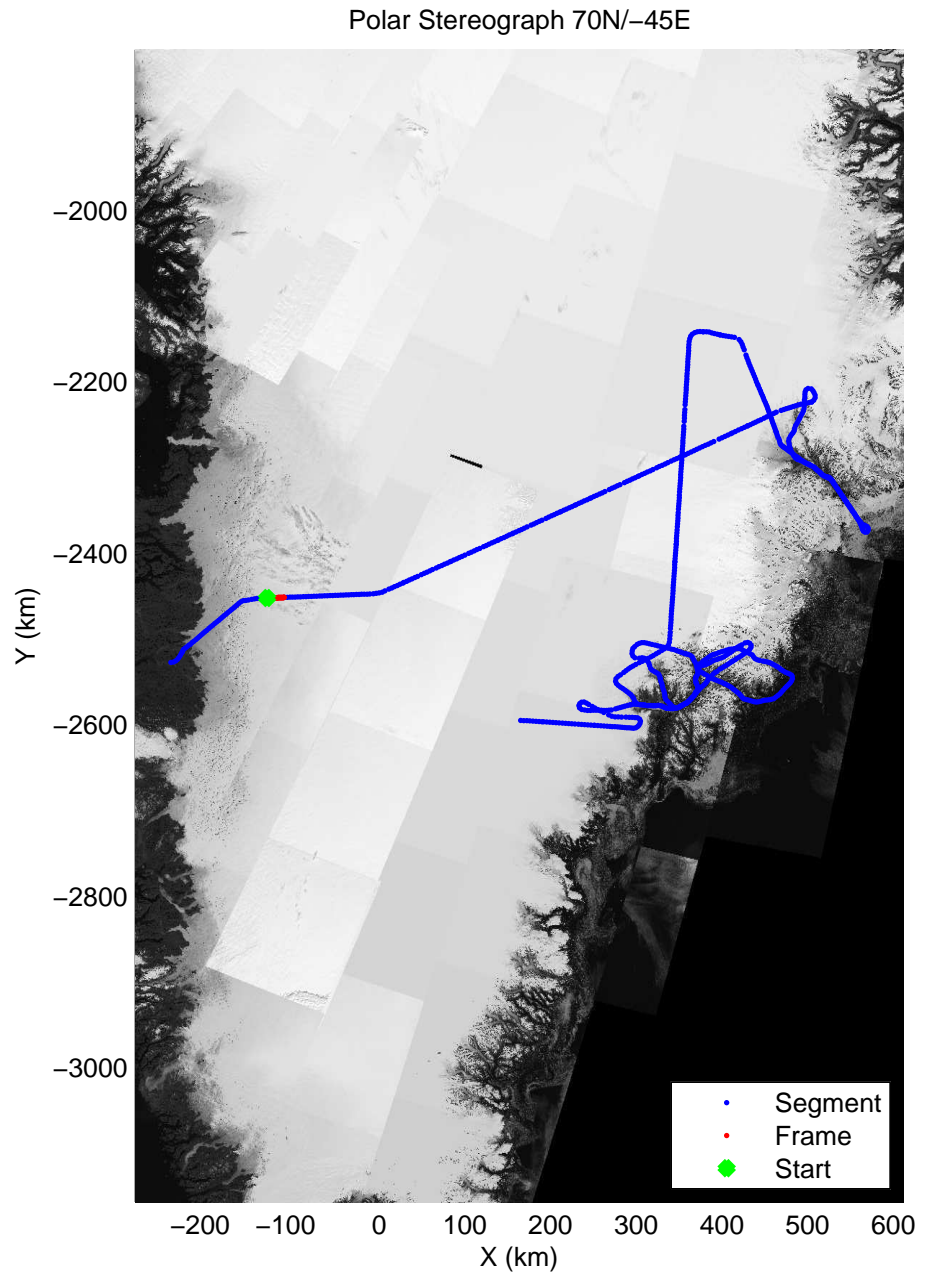

Polar Stereograph 70N/-45E

accum 2011_Greenland_P3: "Helheim-Kangerdlugssuaq" 20110419_01_007: 10:39:39.4 to 10:42:18.5 GPS

accum 2011_Greenland_P3: "Helheim-Kangerdlugssuaq" 20110419_01_008: 10:42:18.7 to 10:45:00.3 GPS