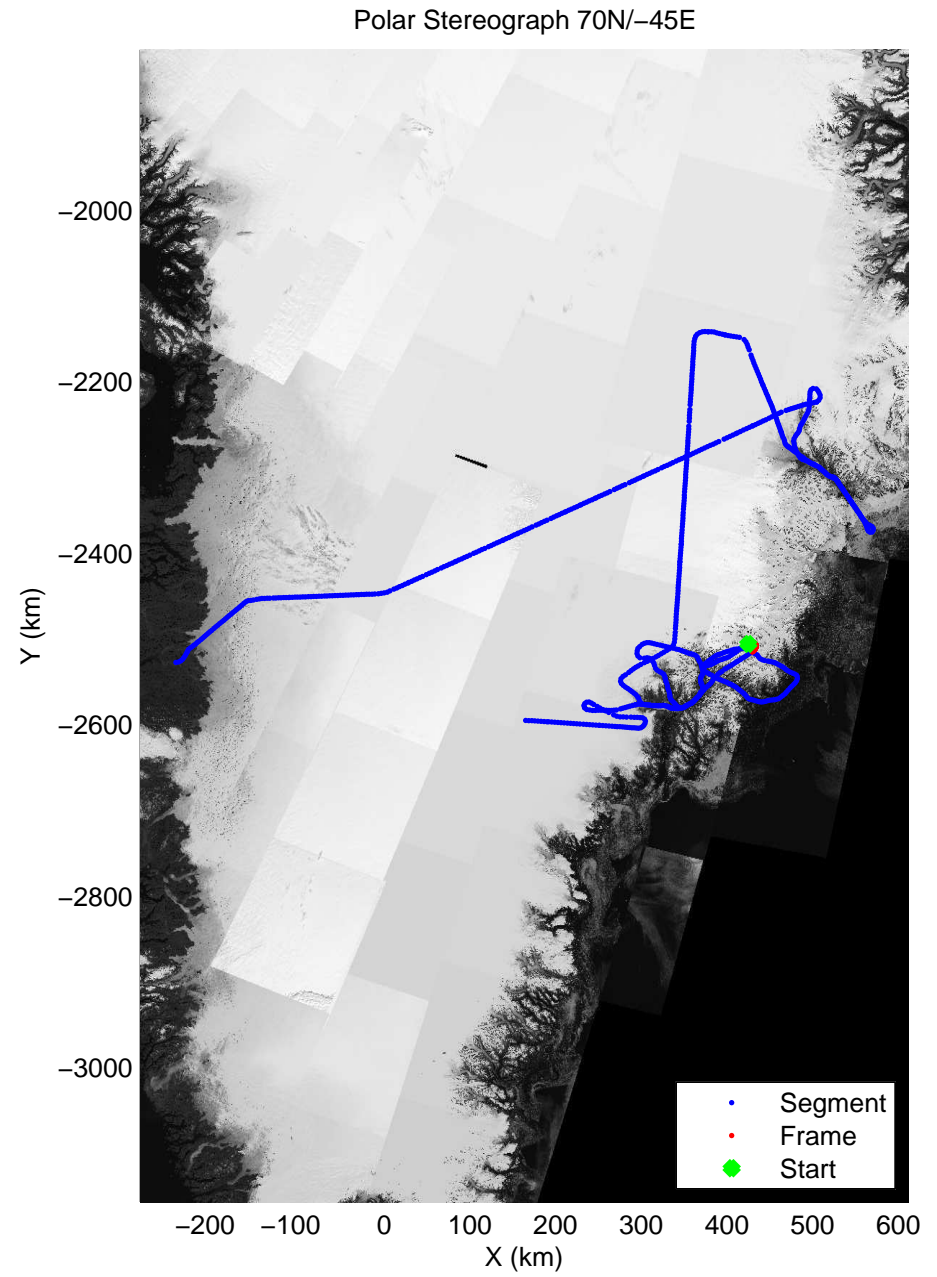

Polar Stereograph 70N/-45E

accum 2011_Greenland_P3: "Helheim-Kangerdlugssuaq" 20110419_01_126: 15:53:30.9 to 15:56:11.1 GPS

accum 2011_Greenland_P3: "Helheim-Kangerdlugssuaq" 20110419_01_127: 15:56:11.2 to 15:58:42.1 GPS