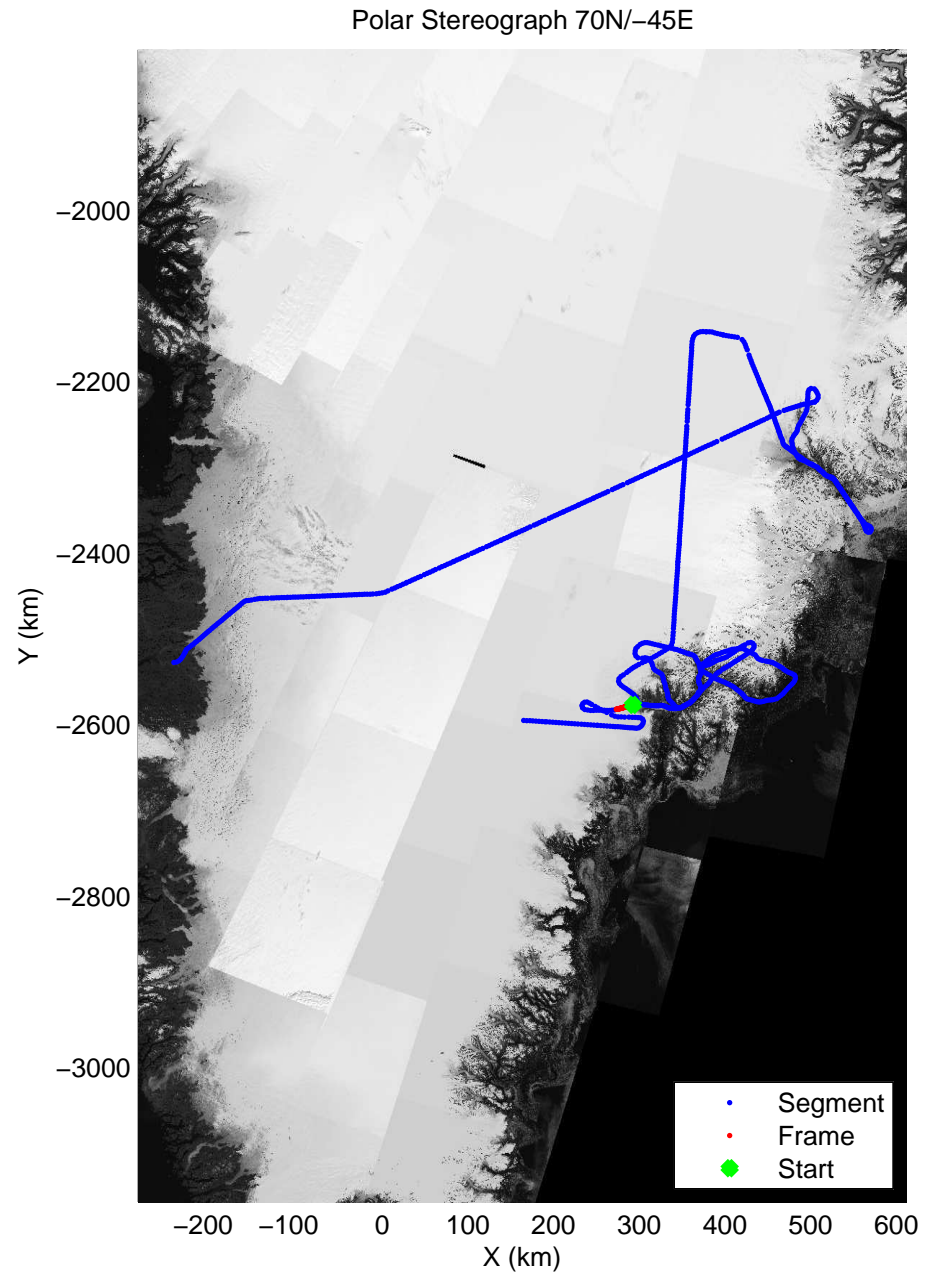

accum 2011_Greenland_P3: "Helheim-Kangerdlugssuaq" 20110419_01_134: 16:16:17.8 to 16:19:16.3 GPS

accum 2011_Greenland_P3: "Helheim-Kangerdlugssuaq" 20110419_01_135: 16:19:16.4 to 16:22:13.2 GPS

accum 2011_Greenland_P3: "Helheim-Kangerdlugssuaq" 20110419_01_136: 16:22:13.3 to 16:25:09.0 GPS