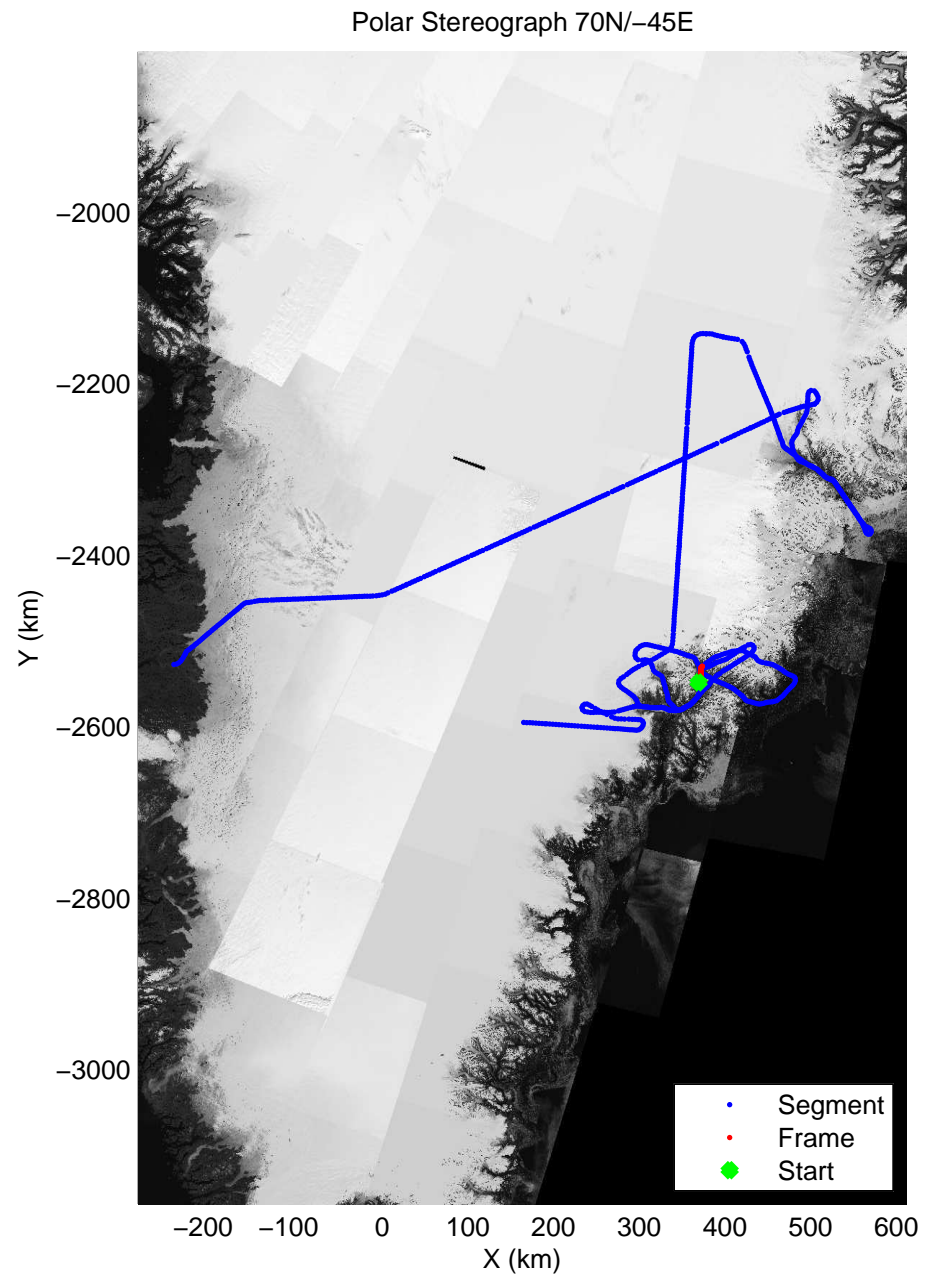

accum 2011_Greenland_P3: "Helheim-Kangerdlugssuaq" 20110419_01_096: 14:27:56.0 to 14:30:55.7 GPS

accum 2011_Greenland_P3: "Helheim-Kangerdlugssuaq" 20110419_01_097: 14:30:55.9 to 14:34:03.7 GPS

accum 2011_Greenland_P3: "Helheim-Kangerdlugssuaq" 20110419_01_098: 14:34:03.8 to 14:36:44.1 GPS