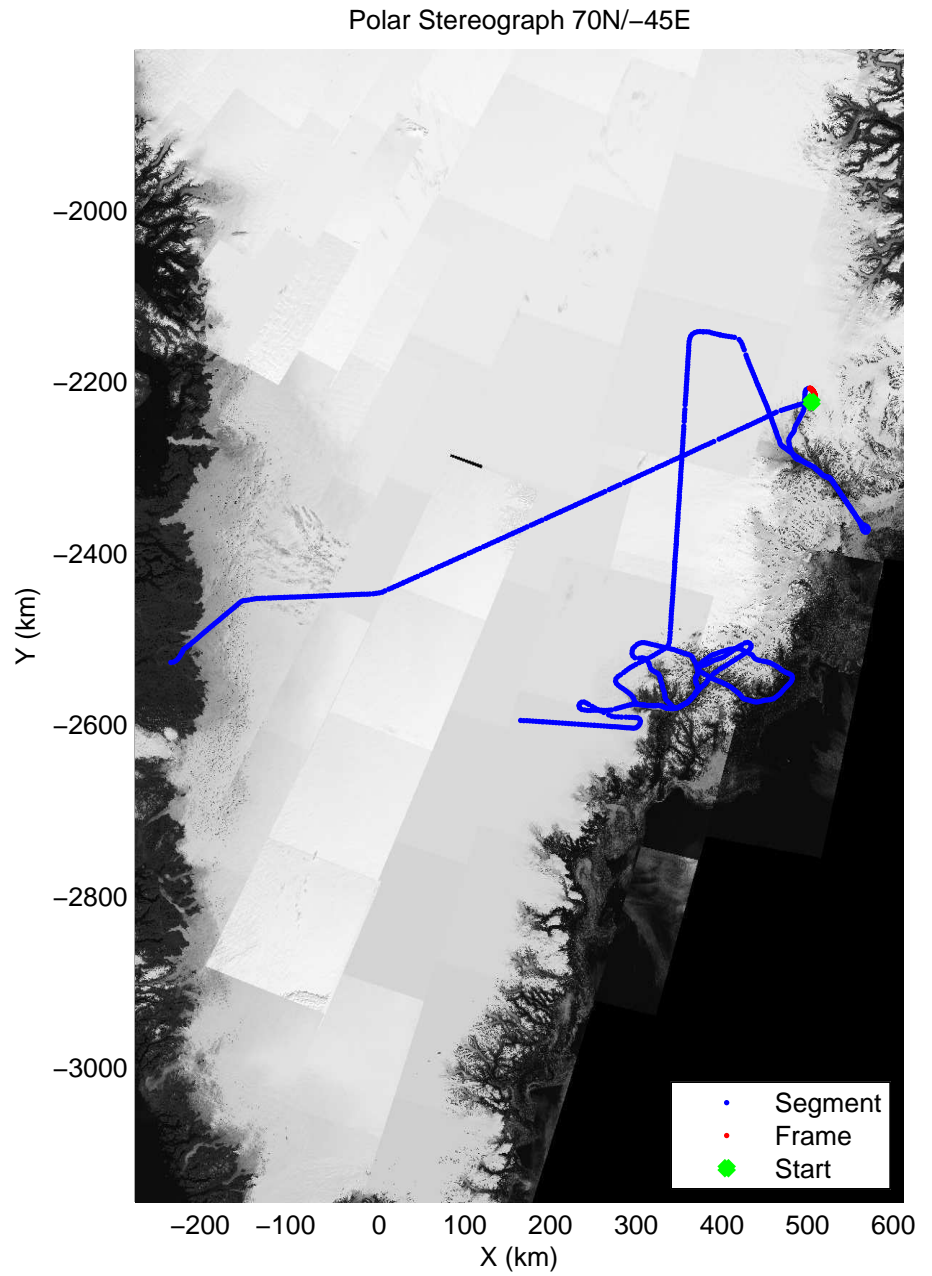

accum 2011_Greenland_P3: "Helheim-Kangerdlugssuaq" 20110419_01_042: 12:02:17.1 to 12:04:57.0 GPS

Polar Stereograph 70N/-45E

accum 2011_Greenland_P3: "Helheim-Kangerdlugssuaq" 20110419_01_043: 12:04:57.2 to 12:07:39.9 GPS