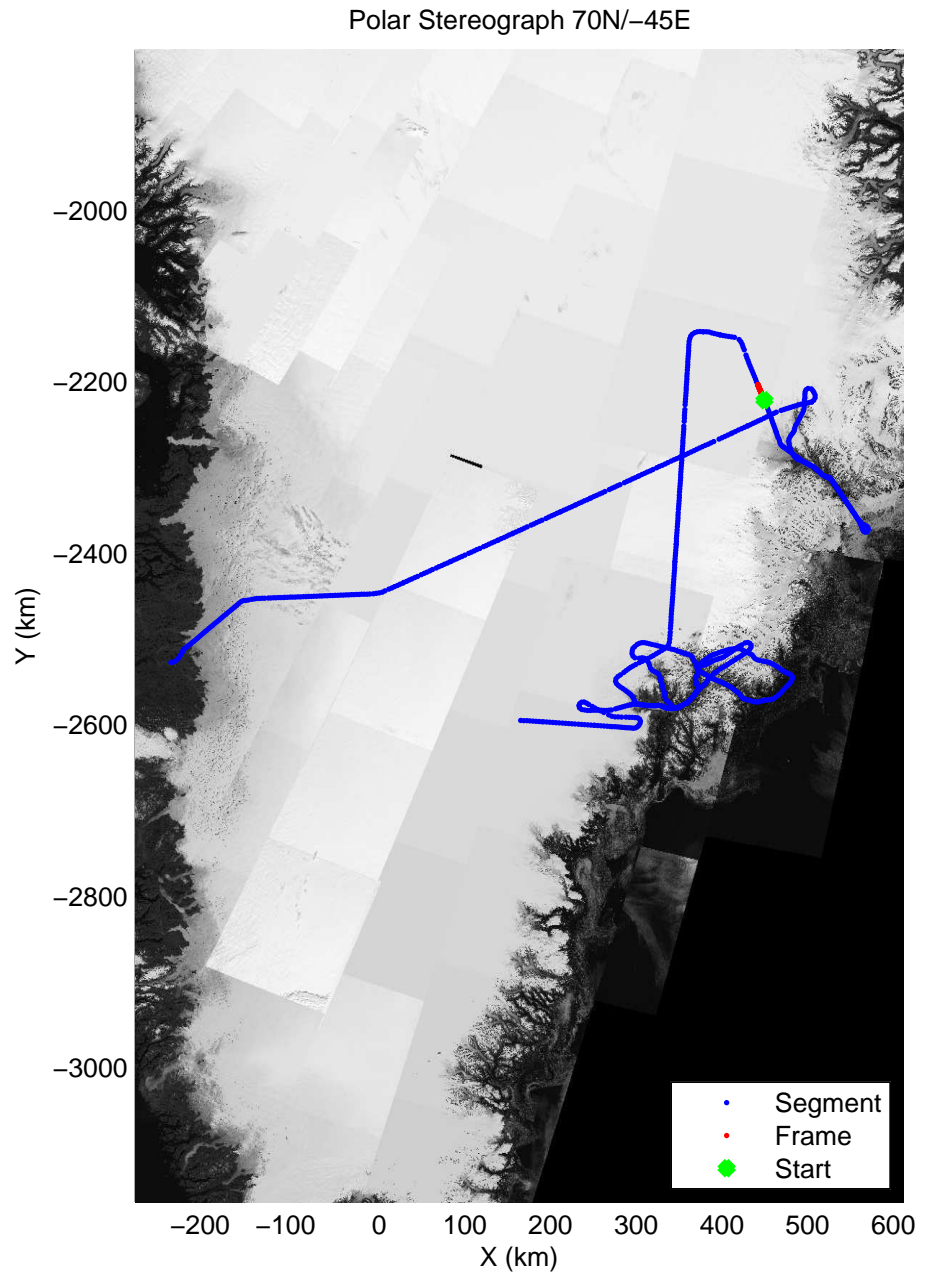

accum 2011_Greenland_P3: "Helheim-Kangerdlugssuaq" 20110419_01_061: 13:01:04.7 to 13:04:22.9 GPS

accum 2011_Greenland_P3: "Helheim-Kangerdlugssuaq" 20110419_01_062: 13:04:23.0 to 13:07:32.6 GPS

accum 2011_Greenland_P3: "Helheim-Kangerdlugssuaq" 20110419_01_063: 13:07:32.8 to 13:10:29.0 GPS