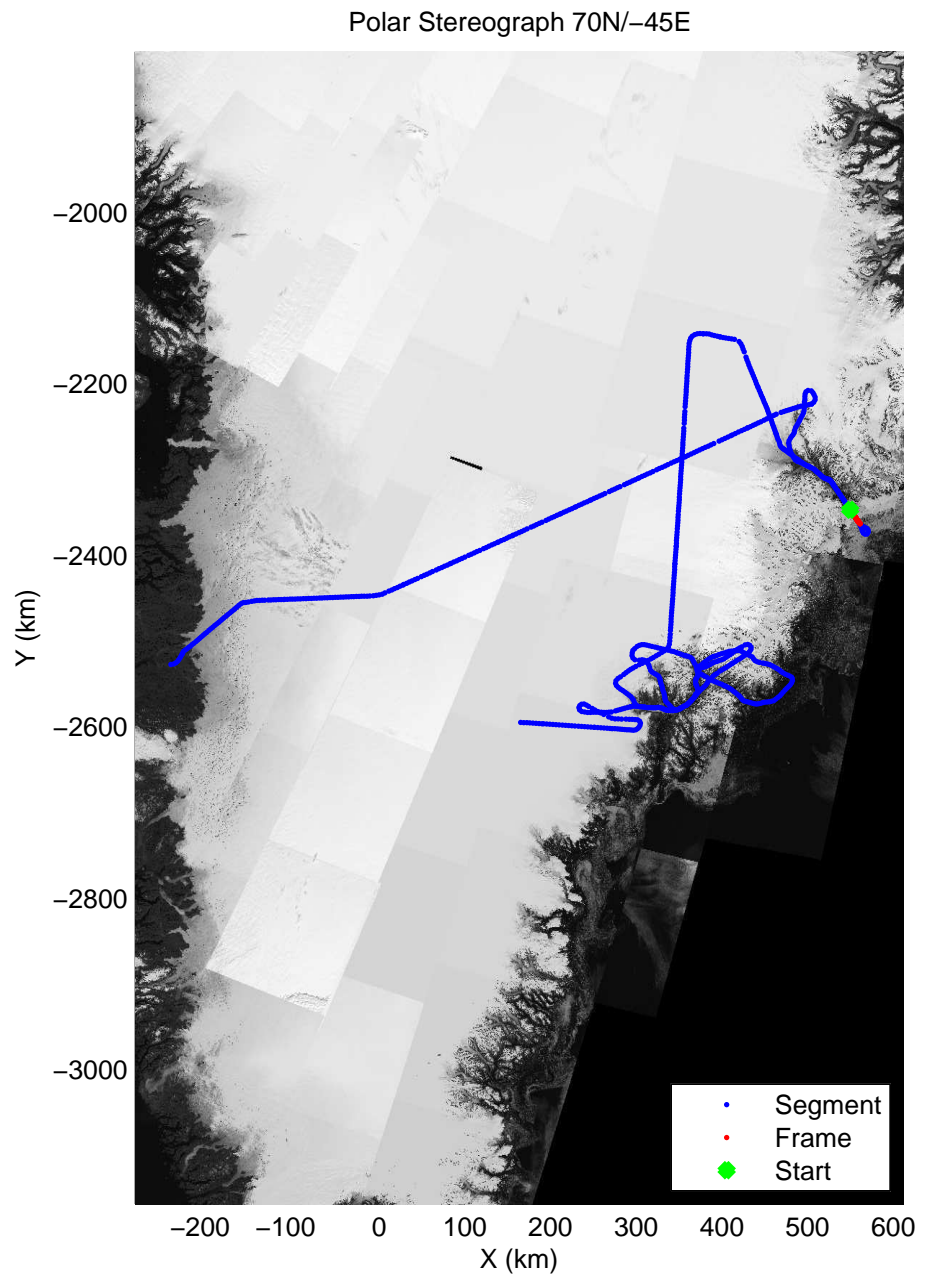

Polar Stereograph 70N/-45E

accum 2011_Greenland_P3: "Helheim-Kangerdlugssuaq" 20110419_01_050: 12:23:29.8 to 12:26:11.1 GPS

accum 2011_Greenland_P3: "Helheim-Kangerdlugssuaq" 20110419_01_051: 12:26:11.2 to 12:28:47.3 GPS