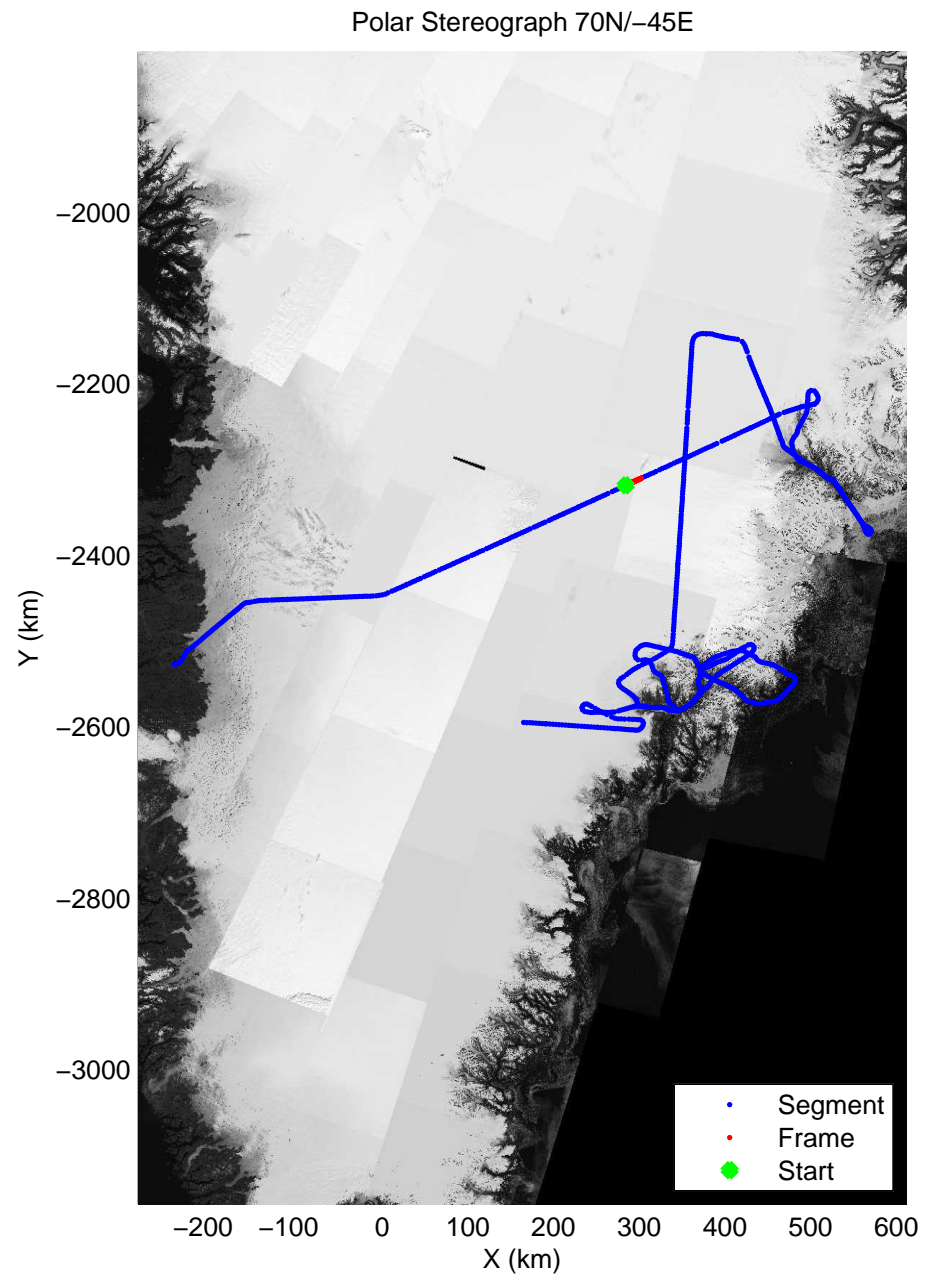

accum 2011_Greenland_P3: "Helheim-Kangerdlugssuaq" 20110419_01_027: 11:27:34.8 to 11:29:53.3 GPS

accum 2011_Greenland_P3: "Helheim-Kangerdlugssuaq" 20110419_01_028: 11:29:53.5 to 11:32:12.7 GPS

accum 2011_Greenland_P3: "Helheim-Kangerdlugssuaq" 20110419_01_029: 11:32:12.8 to 11:34:31.6 GPS