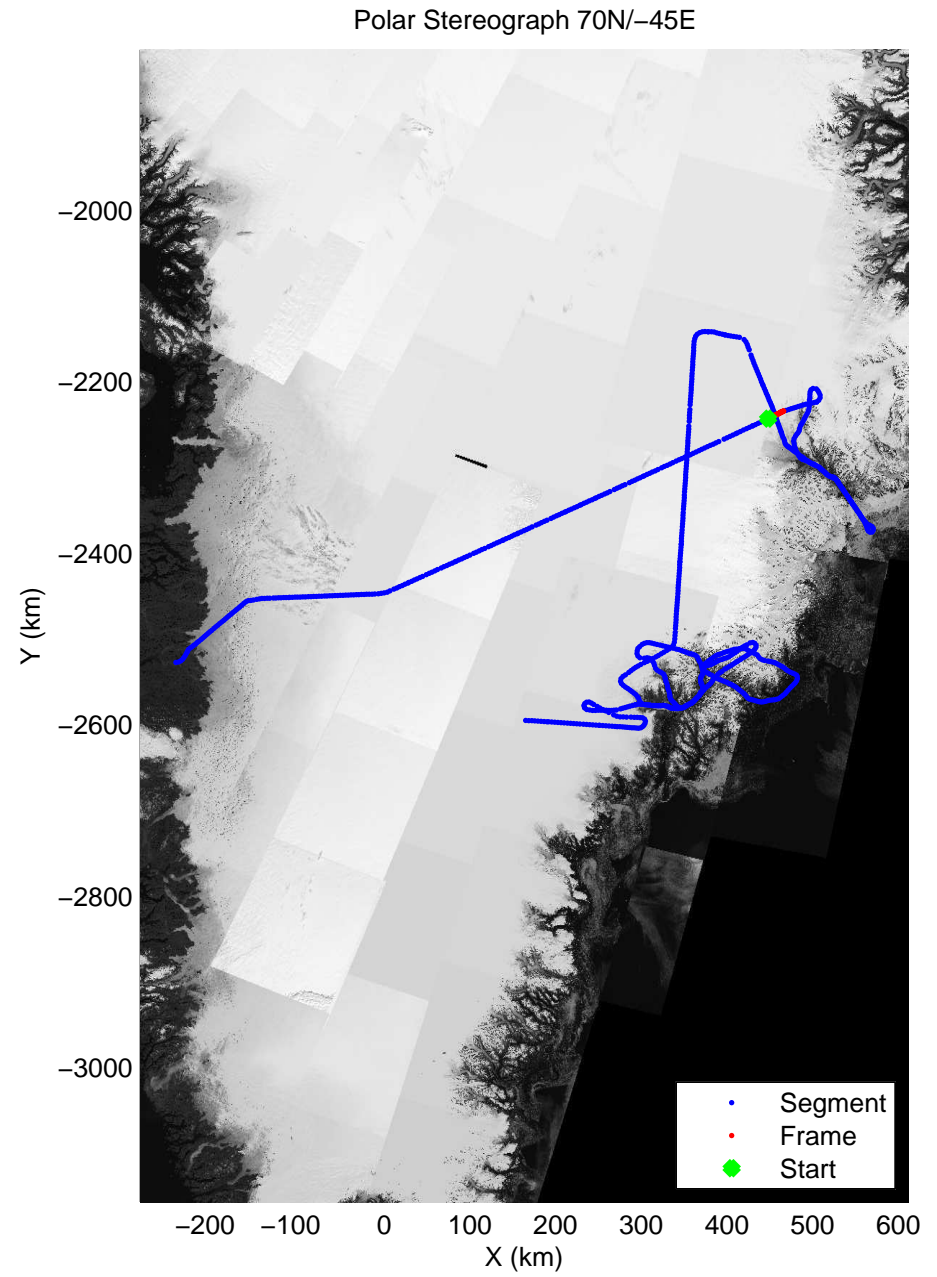

accum 2011_Greenland_P3: "Helheim-Kangerdlugssuaq" 20110419_01_036: 11:47:59.1 to 11:50:07.9 GPS

accum 2011_Greenland_P3: "Helheim-Kangerdlugssuaq" 20110419_01_037: 11:50:08.1 to 11:52:14.2 GPS

accum 2011_Greenland_P3: "Helheim-Kangerdlugssuaq" 20110419_01_038: 11:52:14.5 to 11:54:36.3 GPS