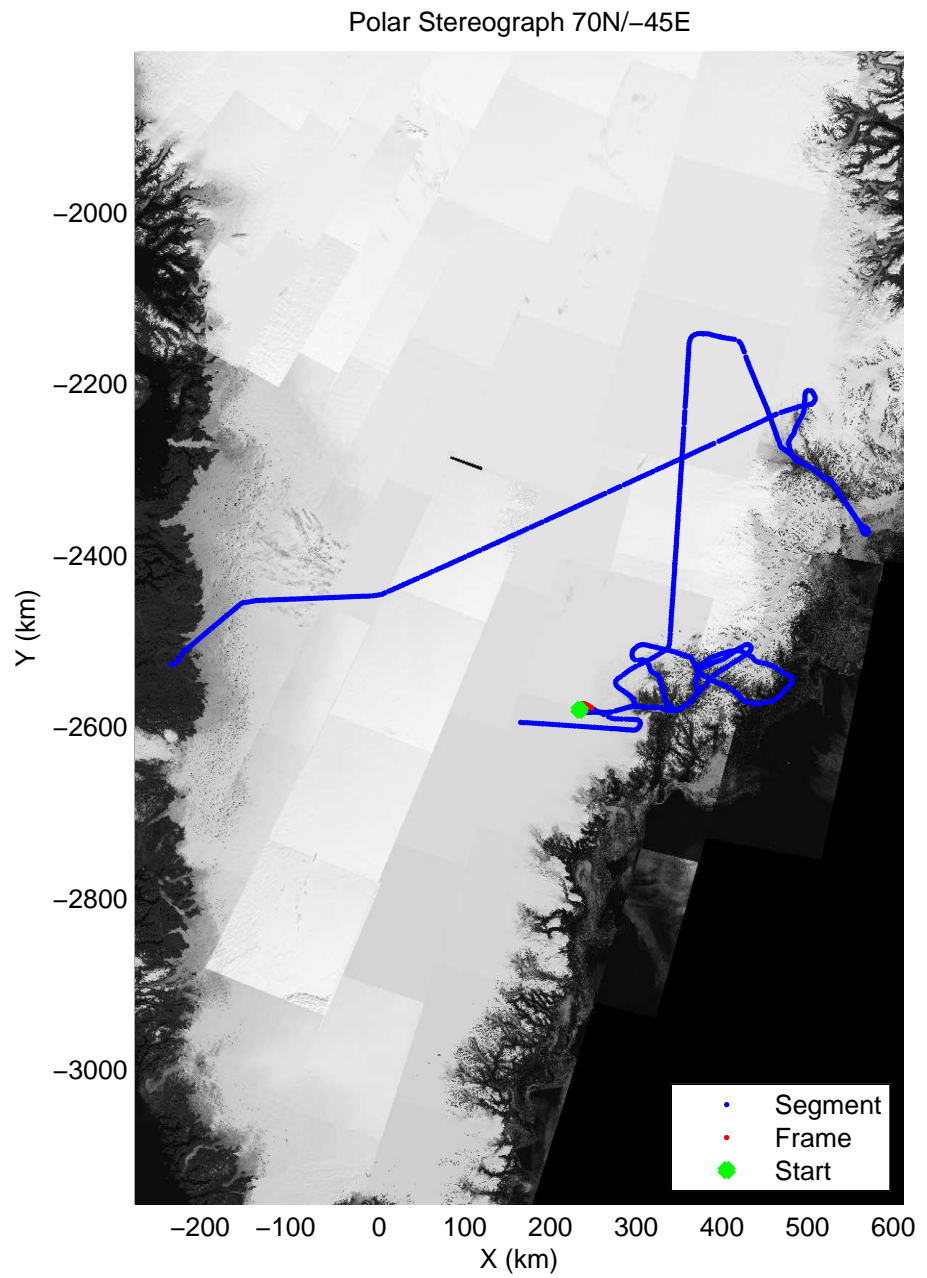

accum 2011_Greenland_P3: "Helheim-Kangerdlugssuaq" 20110419_01_137: 16:25:09.2 to 16:27:58.0 GPS

accum 2011_Greenland_P3: "Helheim-Kangerdlugssuaq" 20110419_01_138: 16:27:58.1 to 16:30:39.0 GPS

accum 2011_Greenland_P3: "Helheim-Kangerdlugssuaq" 20110419_01_139: 16:30:39.2 to 16:33:07.2 GPS