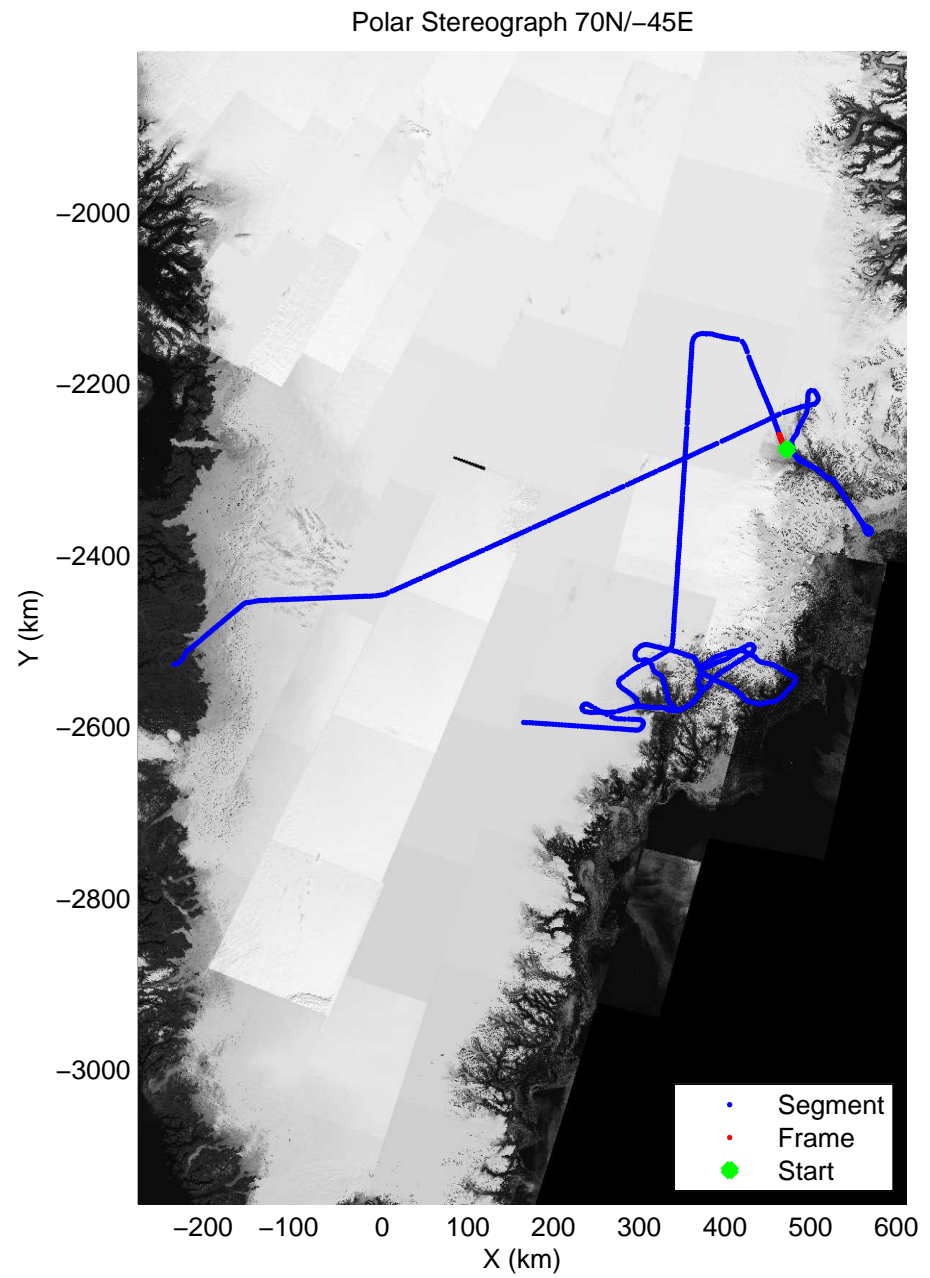

accum 2011_Greenland_P3: "Helheim-Kangerdlugssuaq" 20110419_01_058: 12:50:23.1 to 12:53:54.6 GPS

accum 2011_Greenland_P3: "Helheim-Kangerdlugssuaq" 20110419_01_059: 12:53:54.7 to 12:57:32.3 GPS

accum 2011_Greenland_P3: "Helheim-Kangerdlugssuaq" 20110419_01_060: 12:57:32.5 to 13:01:04.5 GPS