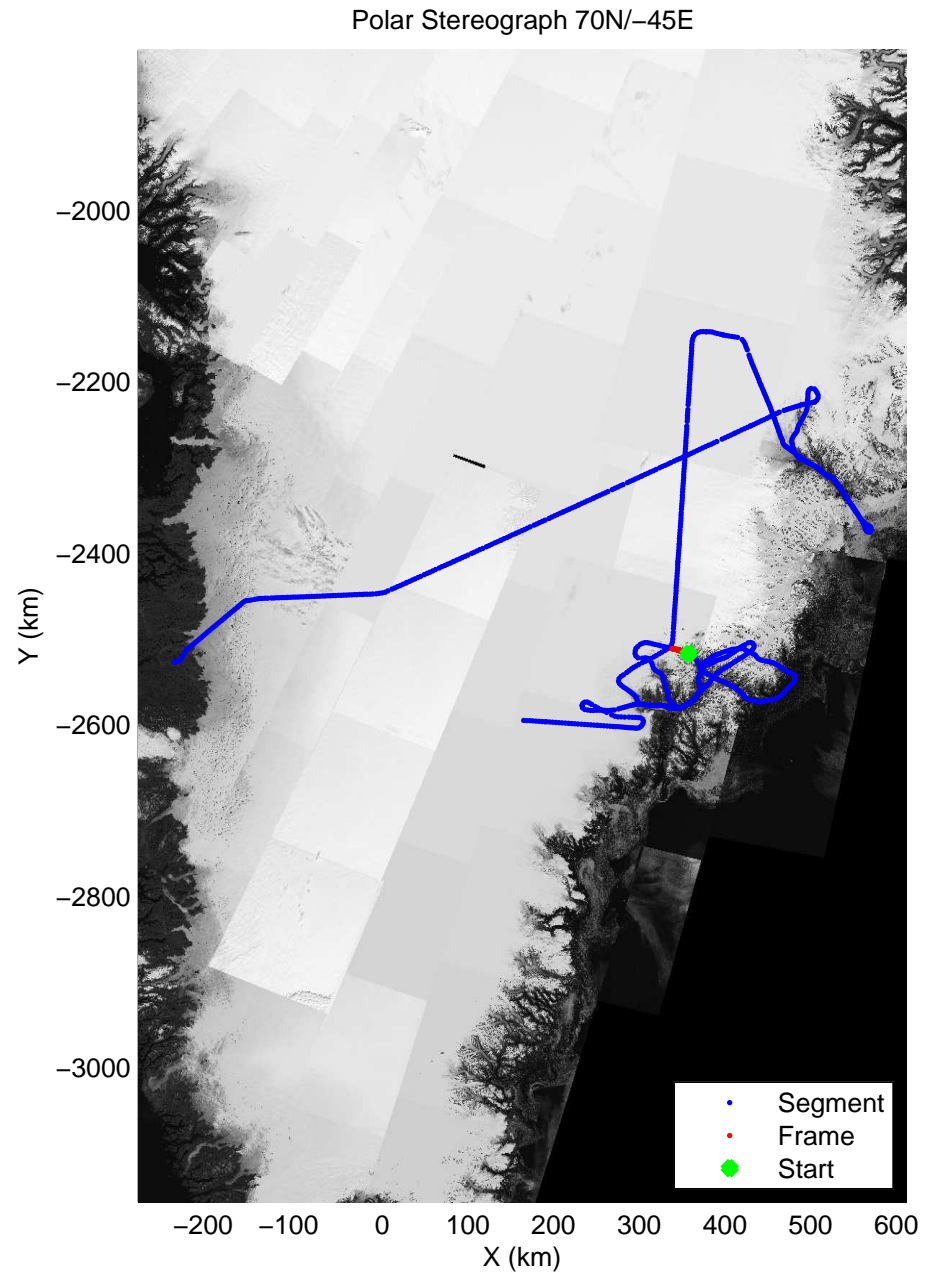

accum 2011_Greenland_P3: "Helheim-Kangerdlugssuaq" 20110419_01_111: 15:11:02.1 to 15:13:54.2 GPS

accum 2011_Greenland_P3: "Helheim-Kangerdlugssuaq" 20110419_01_112: 15:13:54.4 to 15:16:57.2 GPS

accum 2011_Greenland_P3: "Helheim-Kangerdlugssuaq" 20110419_01_113: 15:16:57.3 to 15:19:50.7 GPS