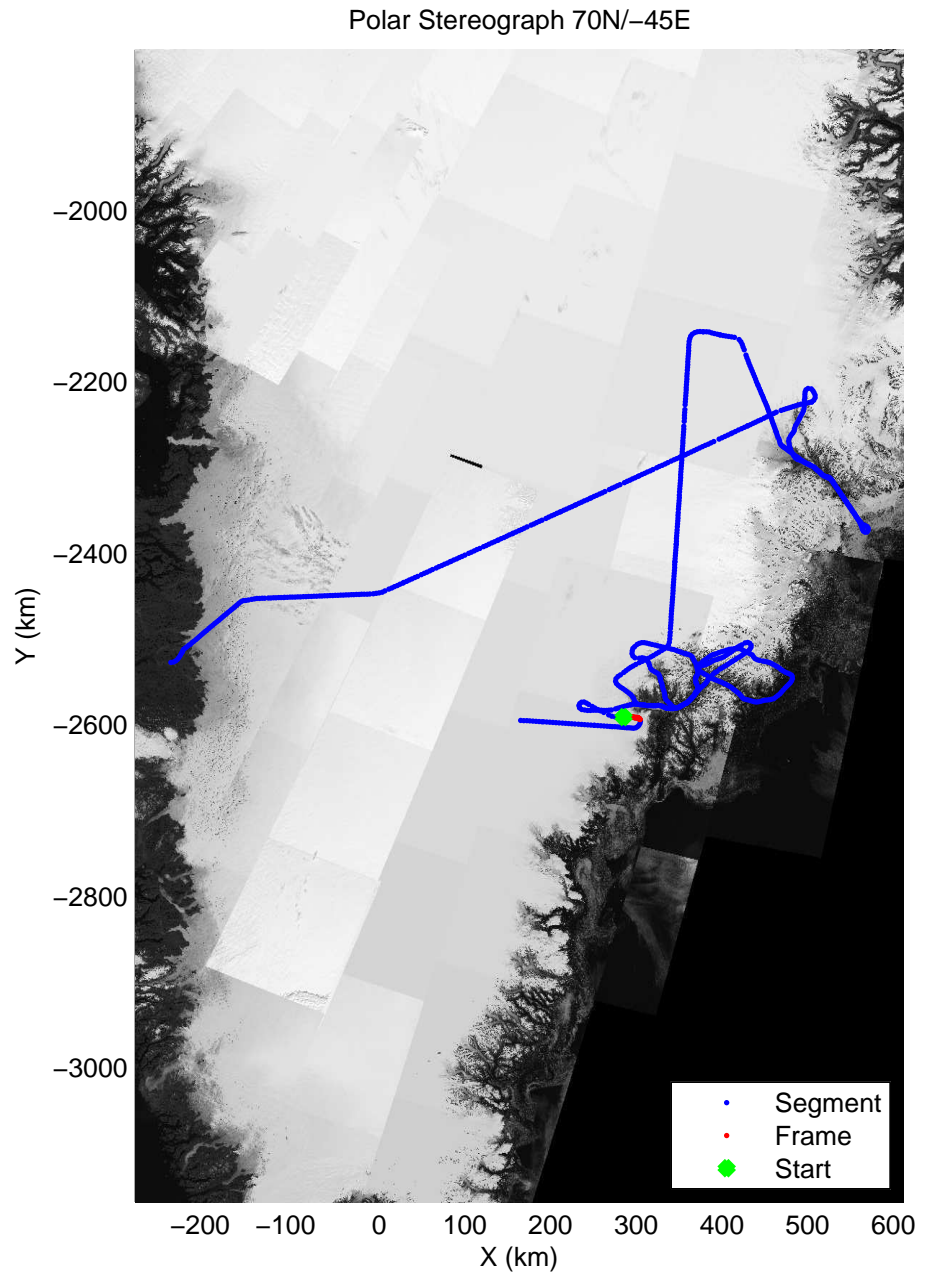

accum 2011_Greenland_P3: "Helheim-Kangerdlugssuaq" 20110419_01_140: 16:33:07.4 to 16:35:55.4 GPS

accum 2011_Greenland_P3: "Helheim-Kangerdlugssuaq" 20110419_01_141: 16:35:55.6 to 16:38:02.6 GPS

accum 2011_Greenland_P3: "Helheim-Kangerdlugssuaq" 20110419_01_142: 16:38:02.8 to 16:40:09.1 GPS