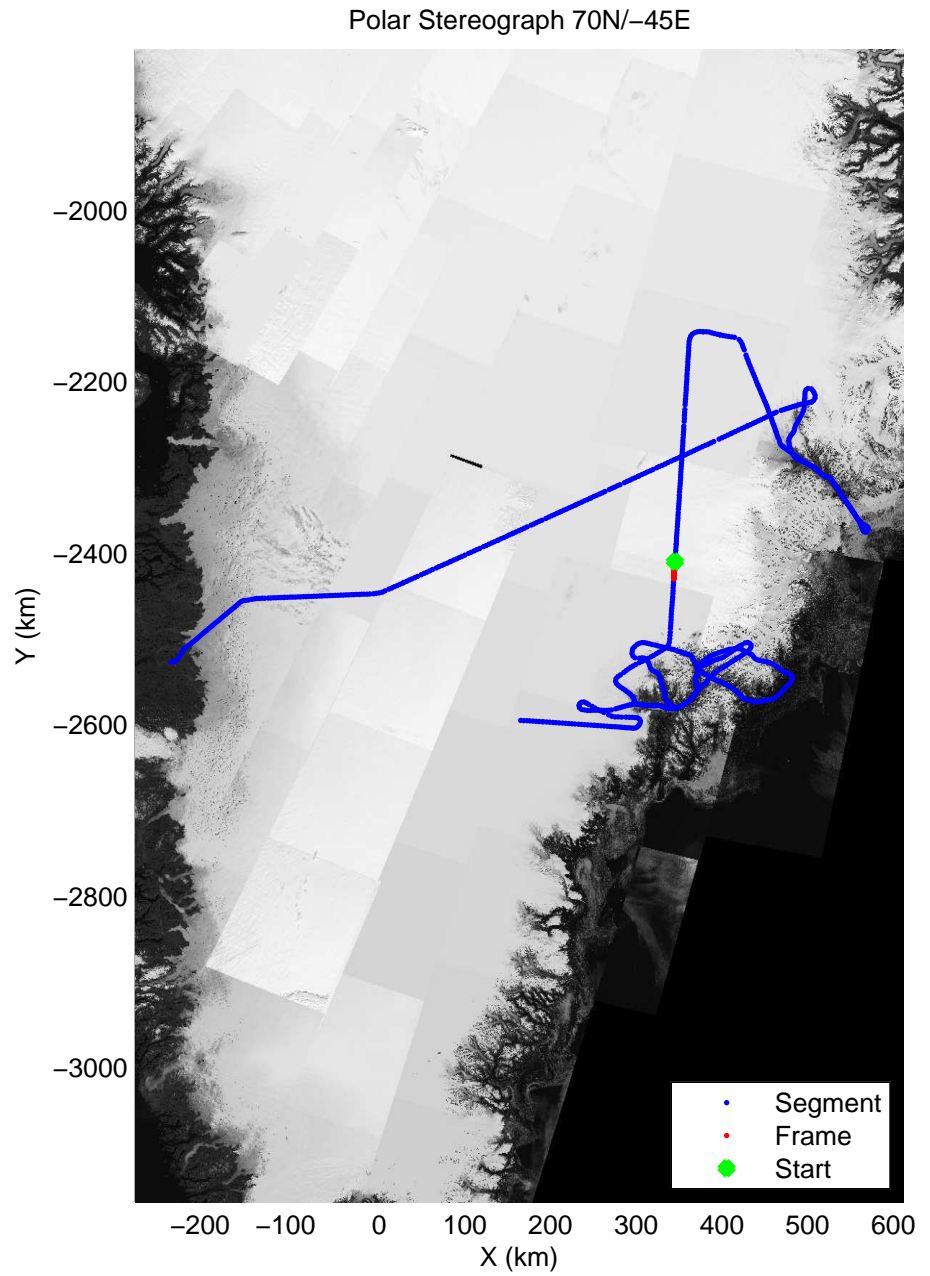

accum 2011_Greenland_P3: "Helheim-Kangerdlugssuaq" 20110419_01_081: 13:51:15.3 to 13:53:41.9 GPS

accum 2011_Greenland_P3: "Helheim-Kangerdlugssuaq" 20110419_01_082: 13:53:42.1 to 13:56:06.8 GPS

accum 2011_Greenland_P3: "Helheim-Kangerdlugssuaq" 20110419_01_083: 13:56:07.0 to 13:58:31.2 GPS