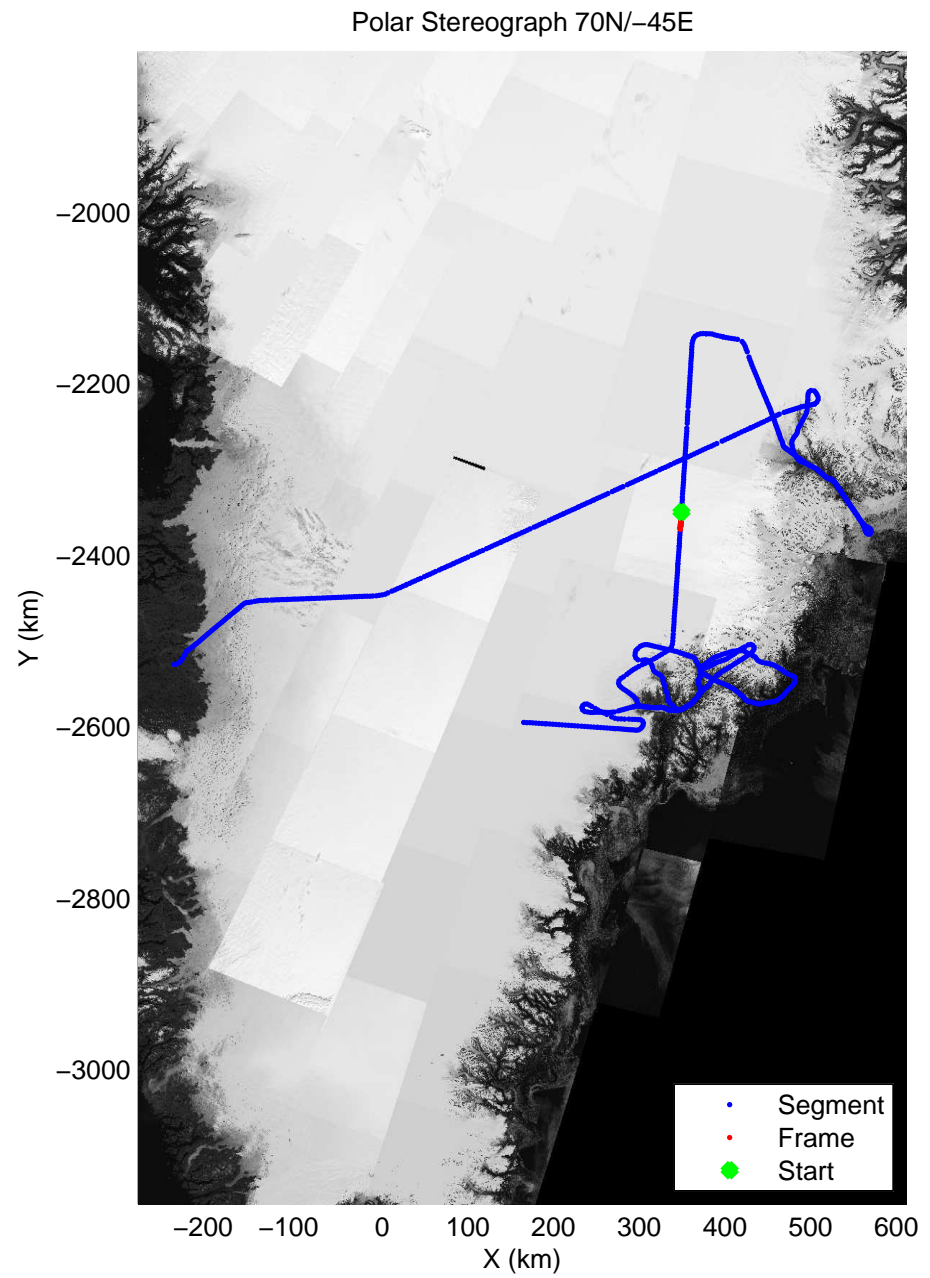

accum 2011_Greenland_P3: "Helheim-Kangerdlugssuaq" 20110419_01_078: 13:44:01.2 to 13:46:24.7 GPS

accum 2011_Greenland_P3: "Helheim-Kangerdlugssuaq" 20110419_01_079: 13:46:24.8 to 13:48:48.2 GPS

accum 2011_Greenland_P3: "Helheim-Kangerdlugssuaq" 20110419_01_080: 13:48:48.4 to 13:51:15.1 GPS