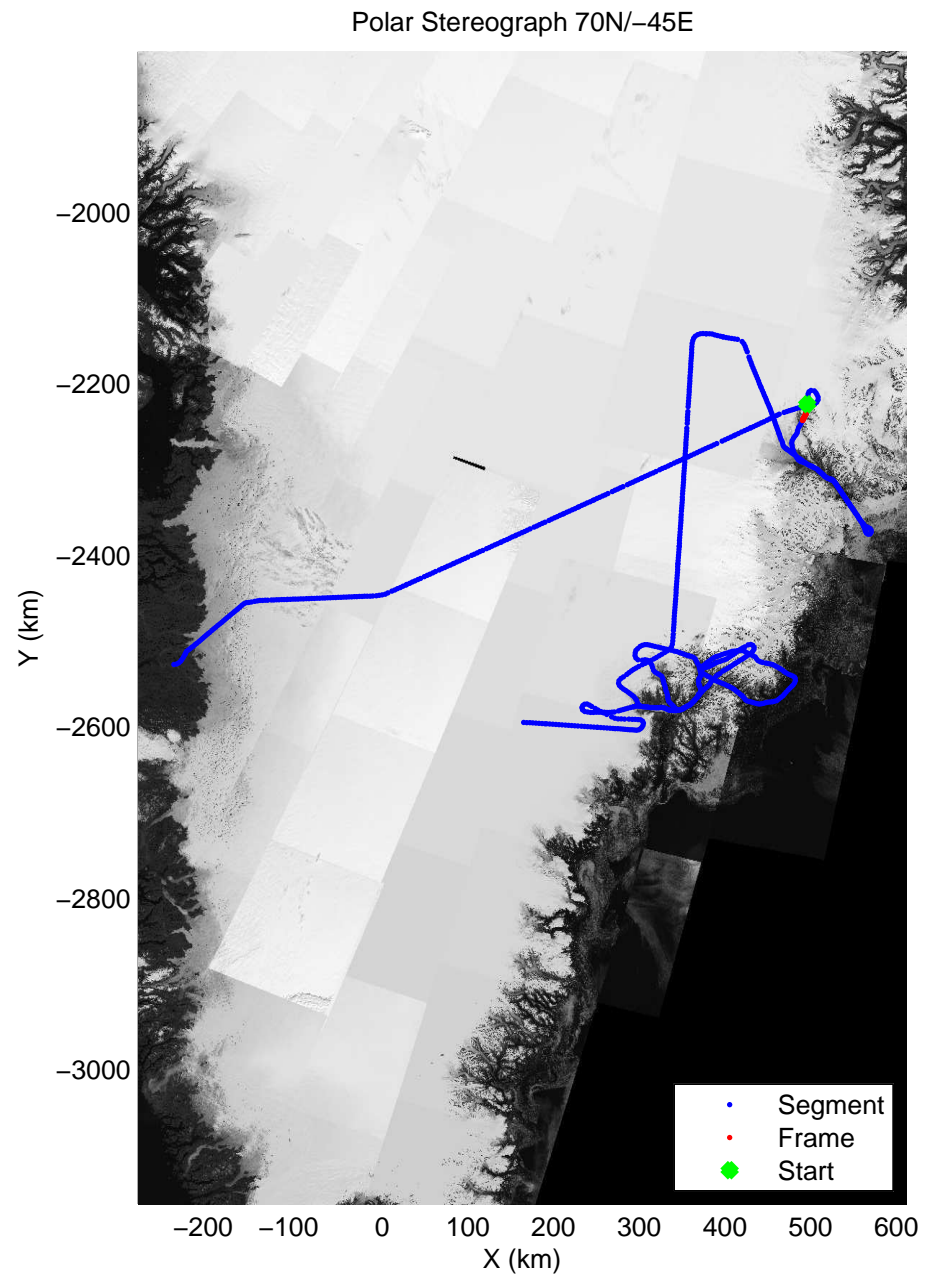

accum 2011_Greenland_P3: "Helheim-Kangerdlugssuaq" 20110419_01_042: 12:02:17.1 to 12:04:57.0 GPS

Polar Stereograph 70N/-45E

accum 2011_Greenland_P3: "Helheim-Kangerdlugssuaq" 20110419_01_043: 12:04:57.2 to 12:07:39.9 GPS