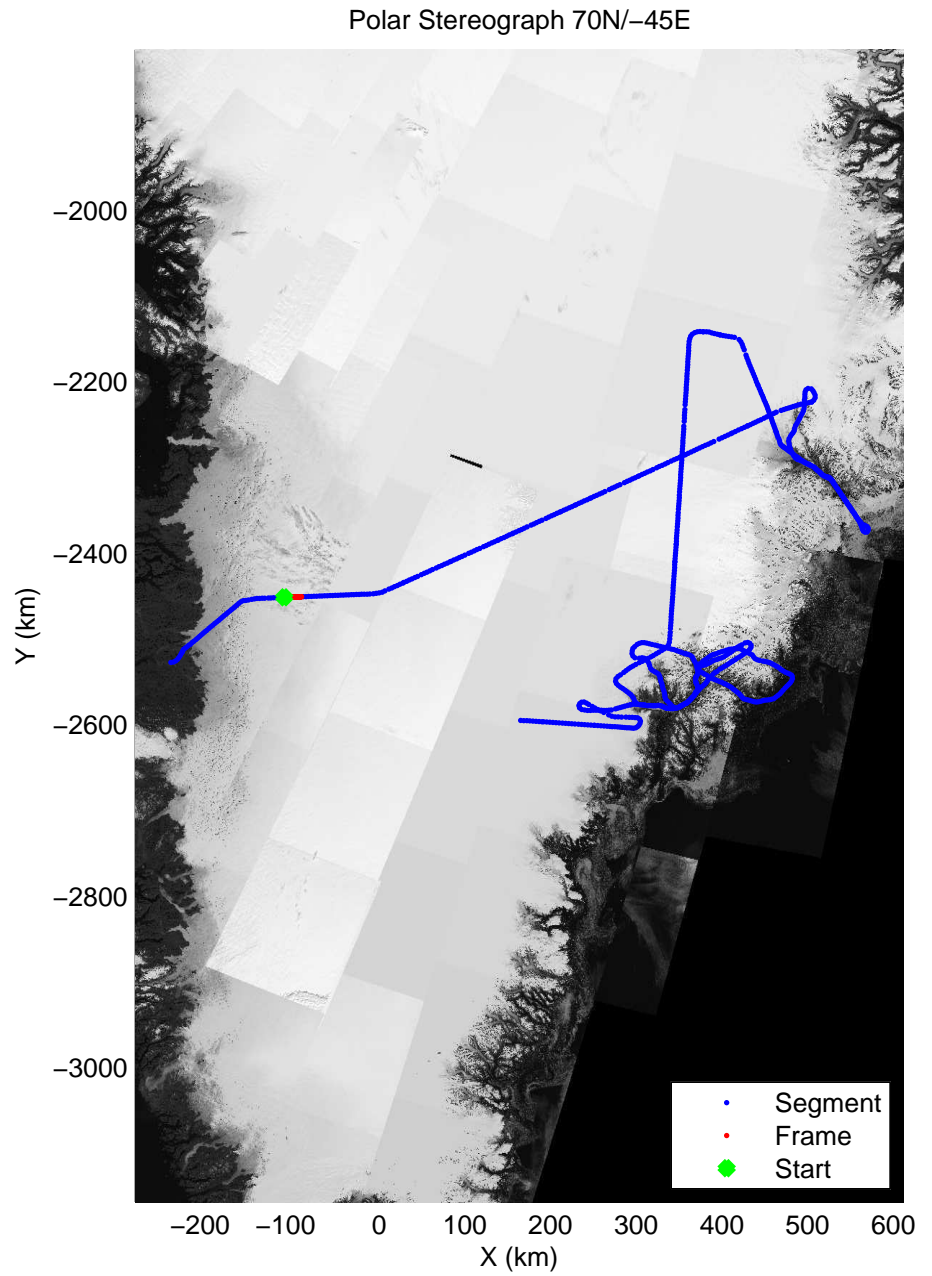

Polar Stereograph 70N/-45E

accum 2011_Greenland_P3: "Helheim-Kangerdlugssuaq" 20110419_01_007: 10:39:39.4 to 10:42:18.5 GPS

accum 2011_Greenland_P3: "Helheim-Kangerdlugssuaq" 20110419_01_008: 10:42:18.7 to 10:45:00.3 GPS