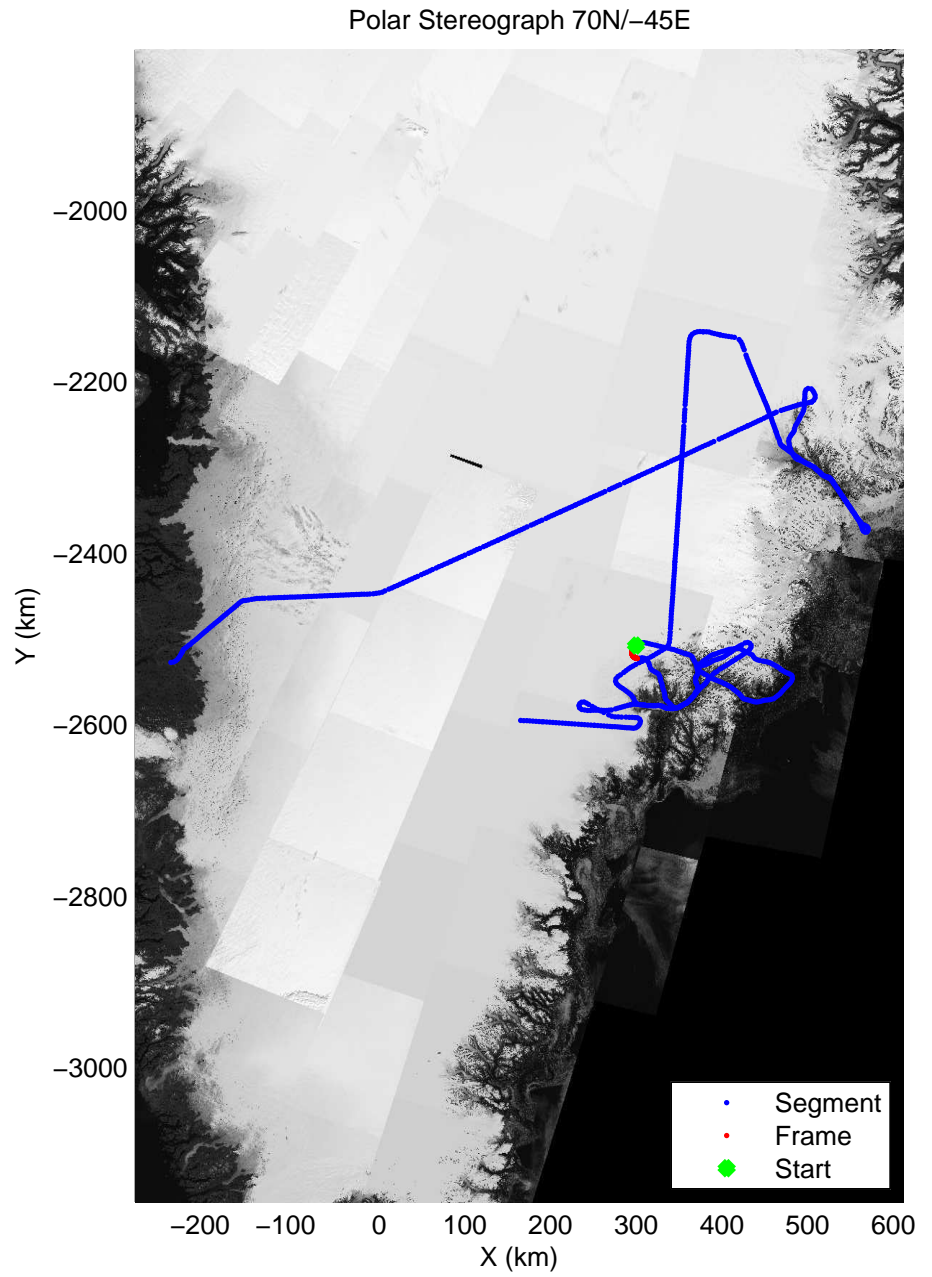

accum 2011_Greenland_P3: "Helheim-Kangerdlugssuaq" 20110419_01_114: 15:19:50.8 to 15:22:35.2 GPS

accum 2011_Greenland_P3: "Helheim-Kangerdlugssuaq" 20110419_01_115: 15:22:35.4 to 15:25:08.5 GPS

accum 2011_Greenland_P3: "Helheim-Kangerdlugssuaq" 20110419_01_116: 15:25:08.6 to 15:27:48.0 GPS