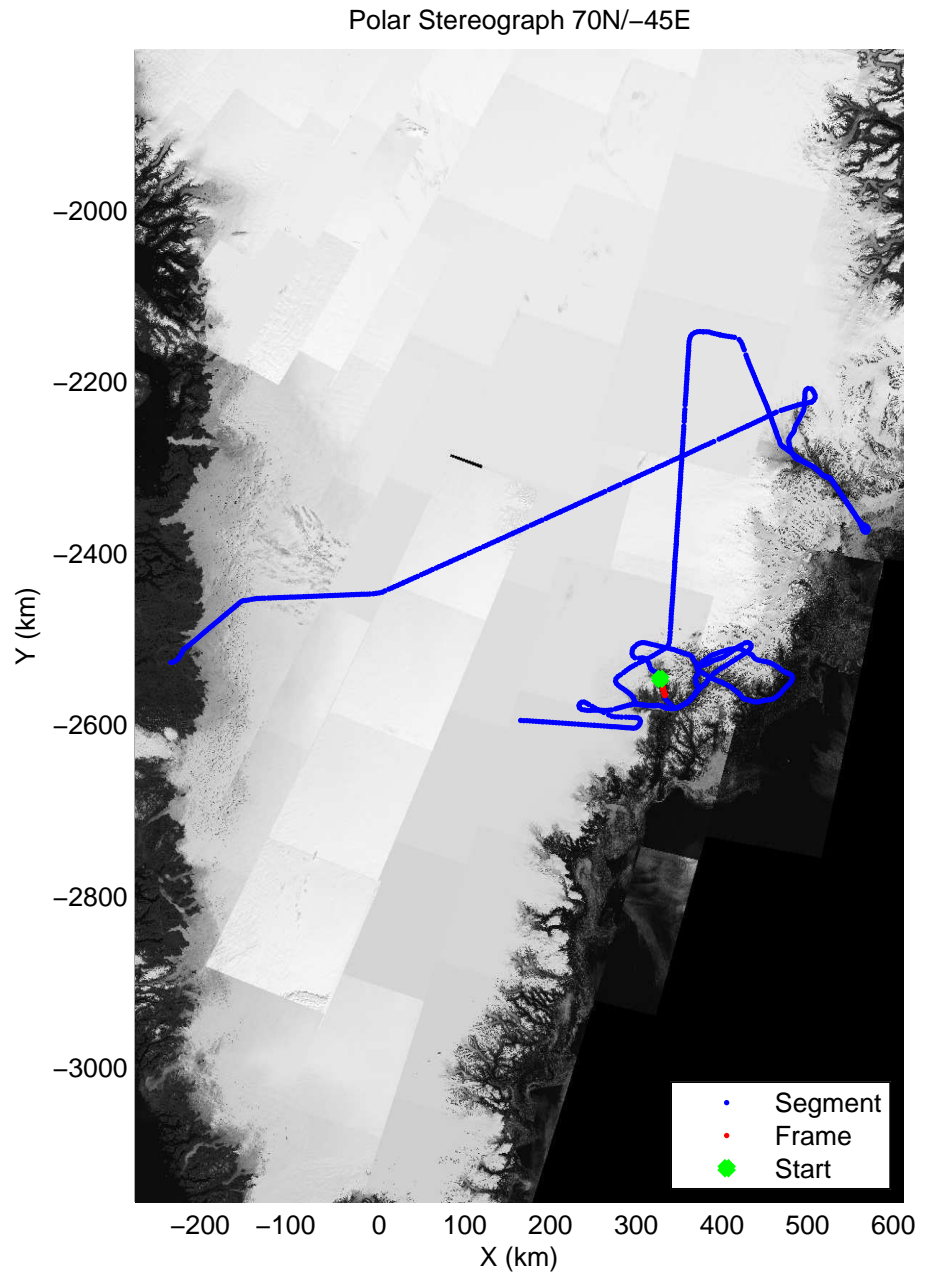

accum 2011_Greenland_P3: "Helheim-Kangerdlugssuaq" 20110419_01_117: 15:27:48.2 to 15:30:26.1 GPS

accum 2011_Greenland_P3: "Helheim-Kangerdlugssuaq" 20110419_01_118: 15:30:26.3 to 15:33:15.5 GPS

accum 2011_Greenland_P3: "Helheim-Kangerdlugssuaq" 20110419_01_119: 15:33:15.7 to 15:36:07.4 GPS