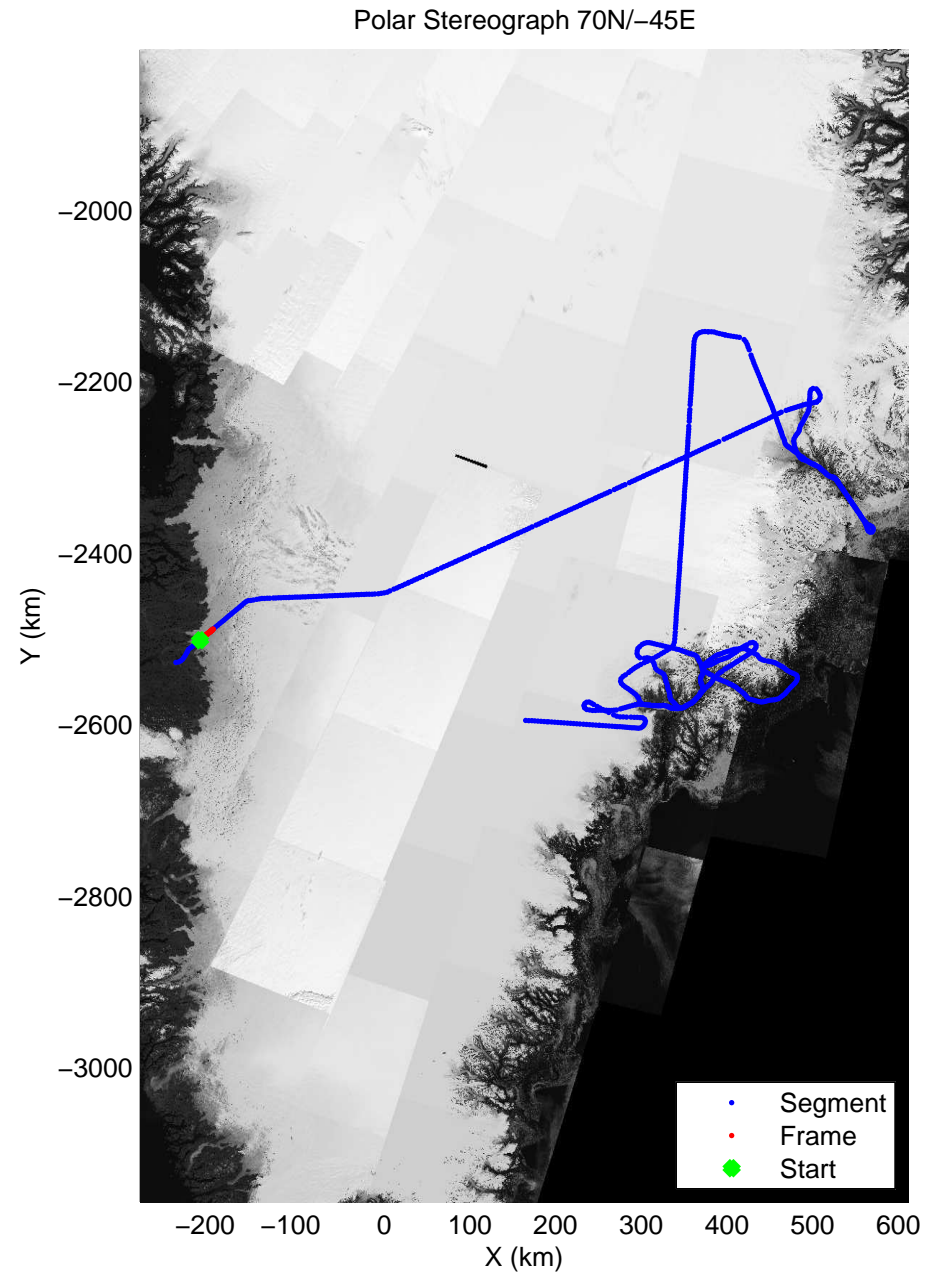

accum 2011_Greenland_P3: "Helheim-Kangerdlugssuaq" 20110419_01_001: 10:22:28.6 to 10:25:22.8 GPS

accum 2011_Greenland_P3: "Helheim-Kangerdlugssuaq" 20110419_01_002: 10:25:22.9 to 10:28:30.0 GPS

accum 2011_Greenland_P3: "Helheim-Kangerdlugssuaq" 20110419_01_003: 10:28:30.1 to 10:31:25.4 GPS