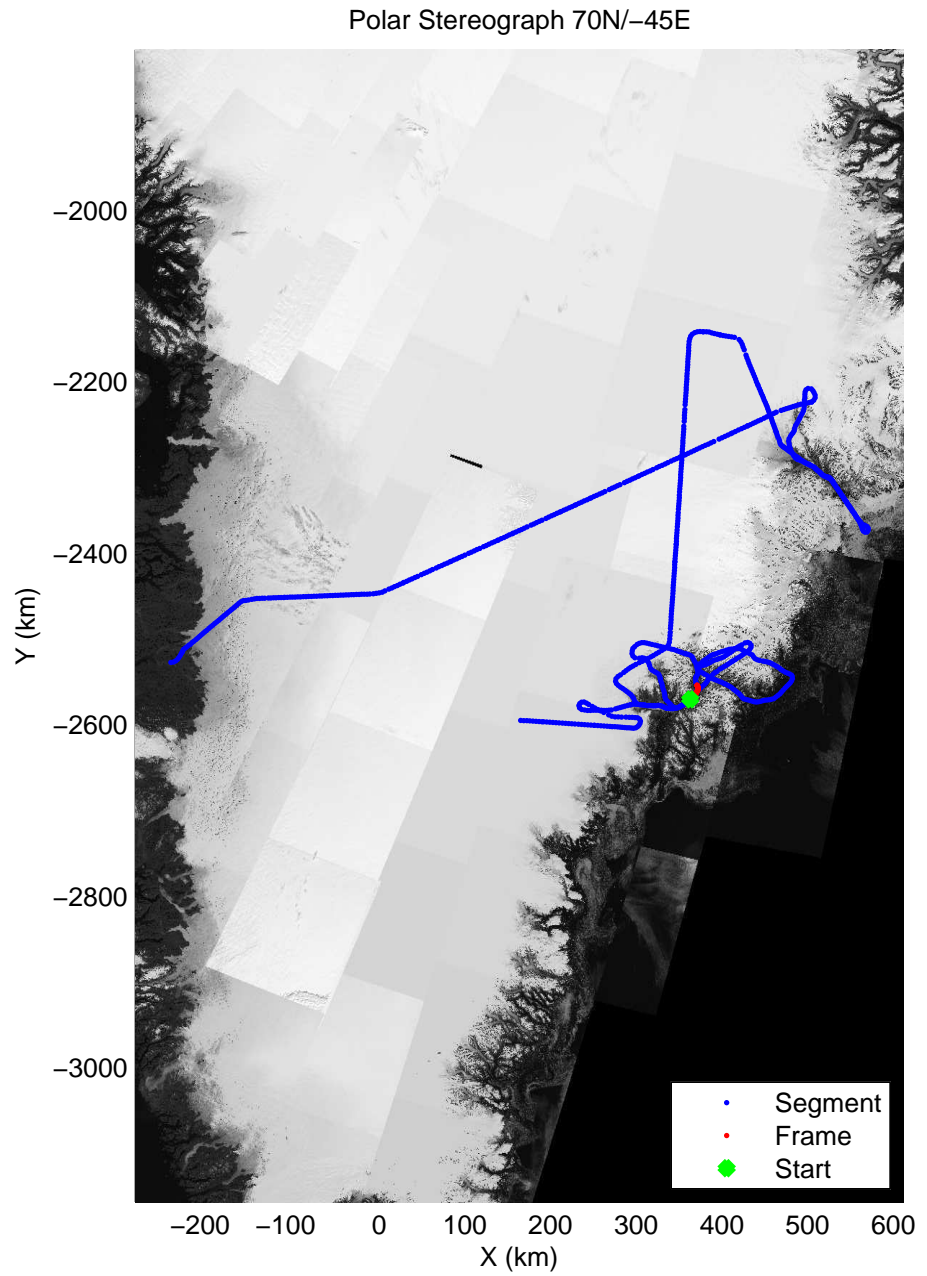

accum 2011_Greenland_P3: "Helheim-Kangerdlugssuaq" 20110419_01_120: 15:36:07.5 to 15:38:57.8 GPS

accum 2011_Greenland_P3: "Helheim-Kangerdlugssuaq" 20110419_01_121: 15:38:58.0 to 15:41:56.7 GPS

accum 2011_Greenland_P3: "Helheim-Kangerdlugssuaq" 20110419_01_122: 15:41:56.9 to 15:44:54.7 GPS