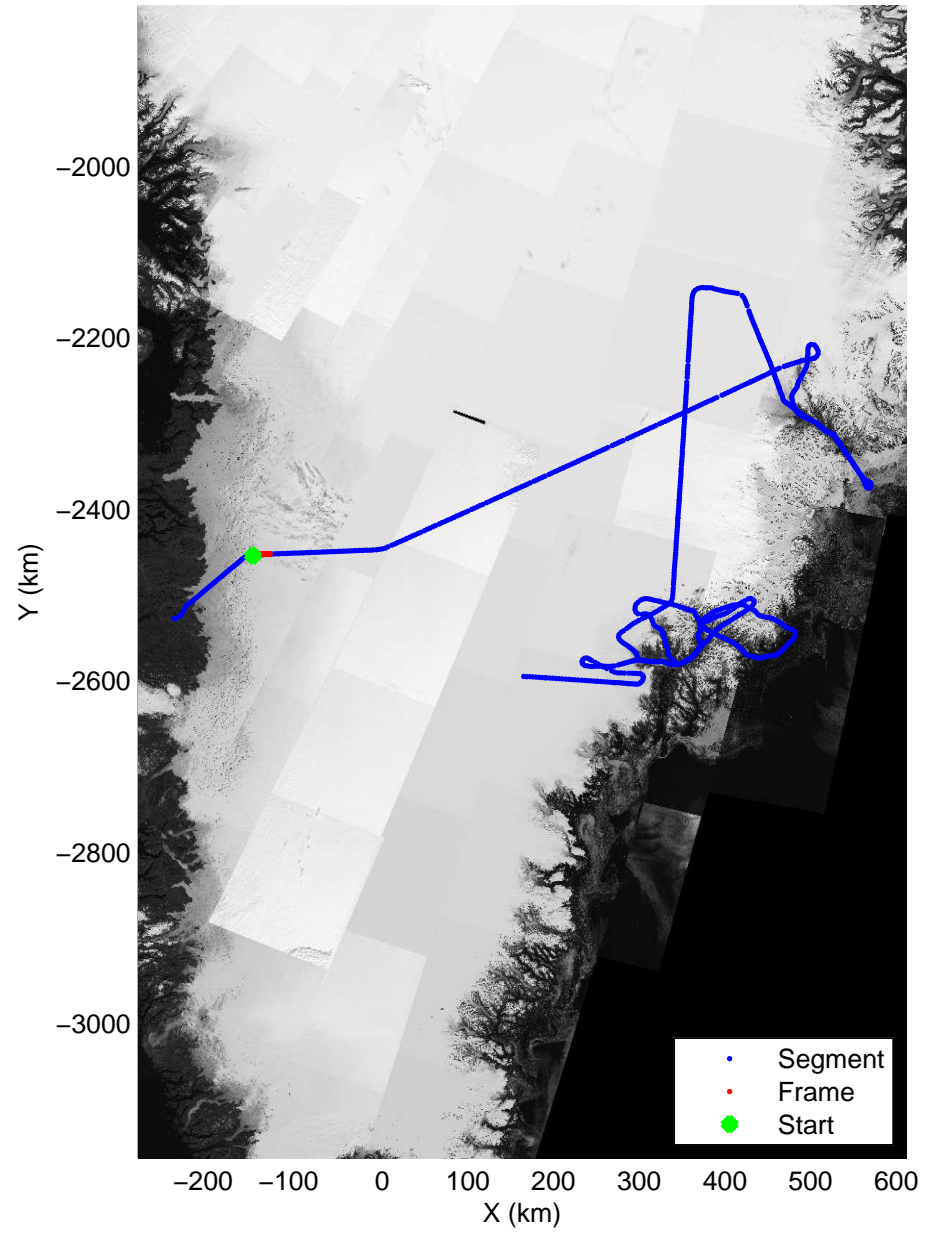

Polar Stereograph 70N/-45E

accum 2011_Greenland_P3: "Helheim-Kangerdlugssuaq" 20110419_01_007: 10:39:39.4 to 10:42:18.5 GPS

accum 2011_Greenland_P3: "Helheim-Kangerdlugssuaq" 20110419_01_008: 10:42:18.7 to 10:45:00.3 GPS