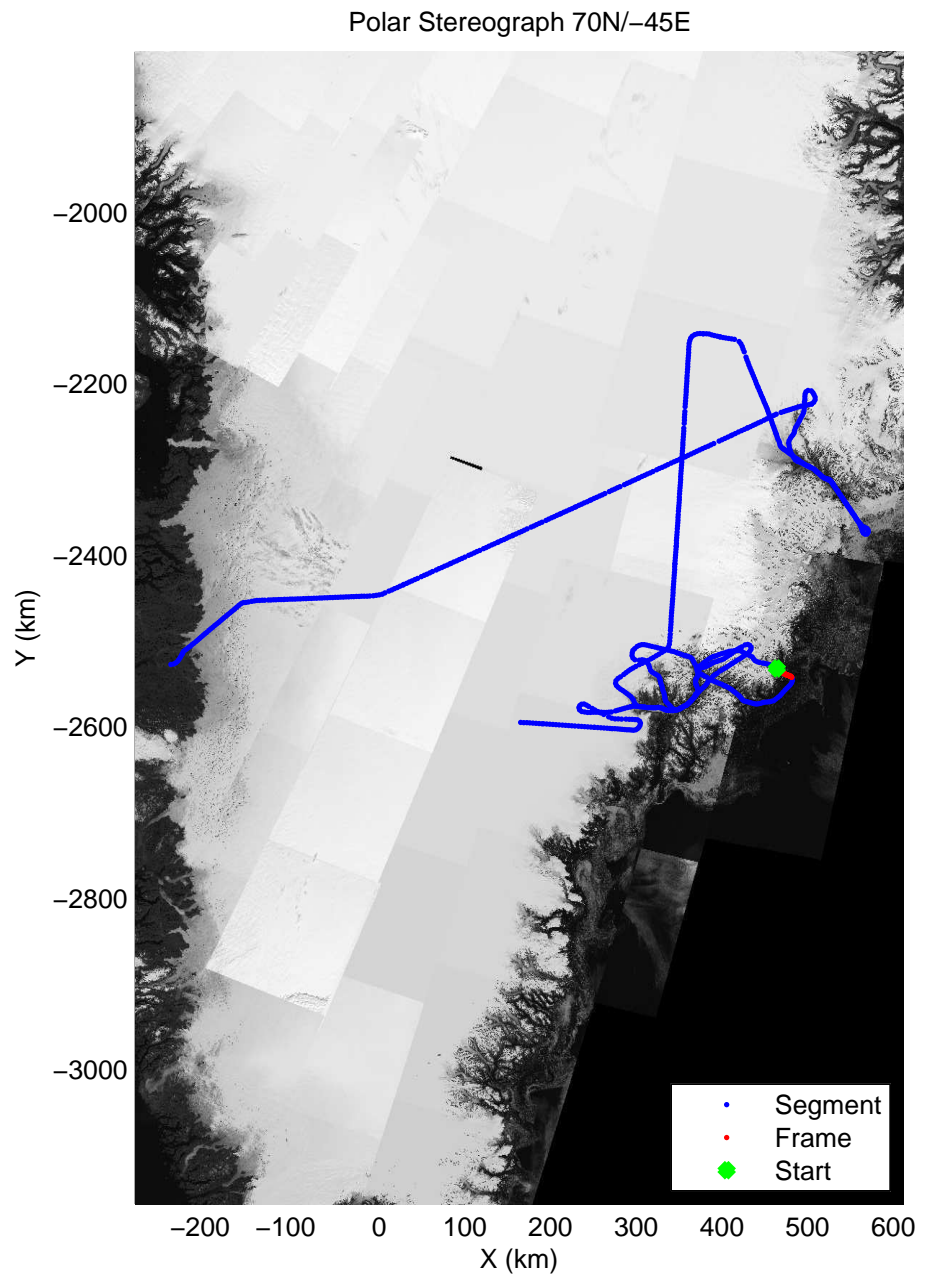

accum 2011_Greenland_P3: "Helheim-Kangerdlugssuaq" 20110419_01_102: 14:44:45.9 to 14:47:18.2 GPS

accum 2011_Greenland_P3: "Helheim-Kangerdlugssuaq" 20110419_01_103: 14:47:18.4 to 14:50:07.8 GPS

accum 2011_Greenland_P3: "Helheim-Kangerdlugssuaq" 20110419_01_104: 14:50:07.9 to 14:53:02.1 GPS