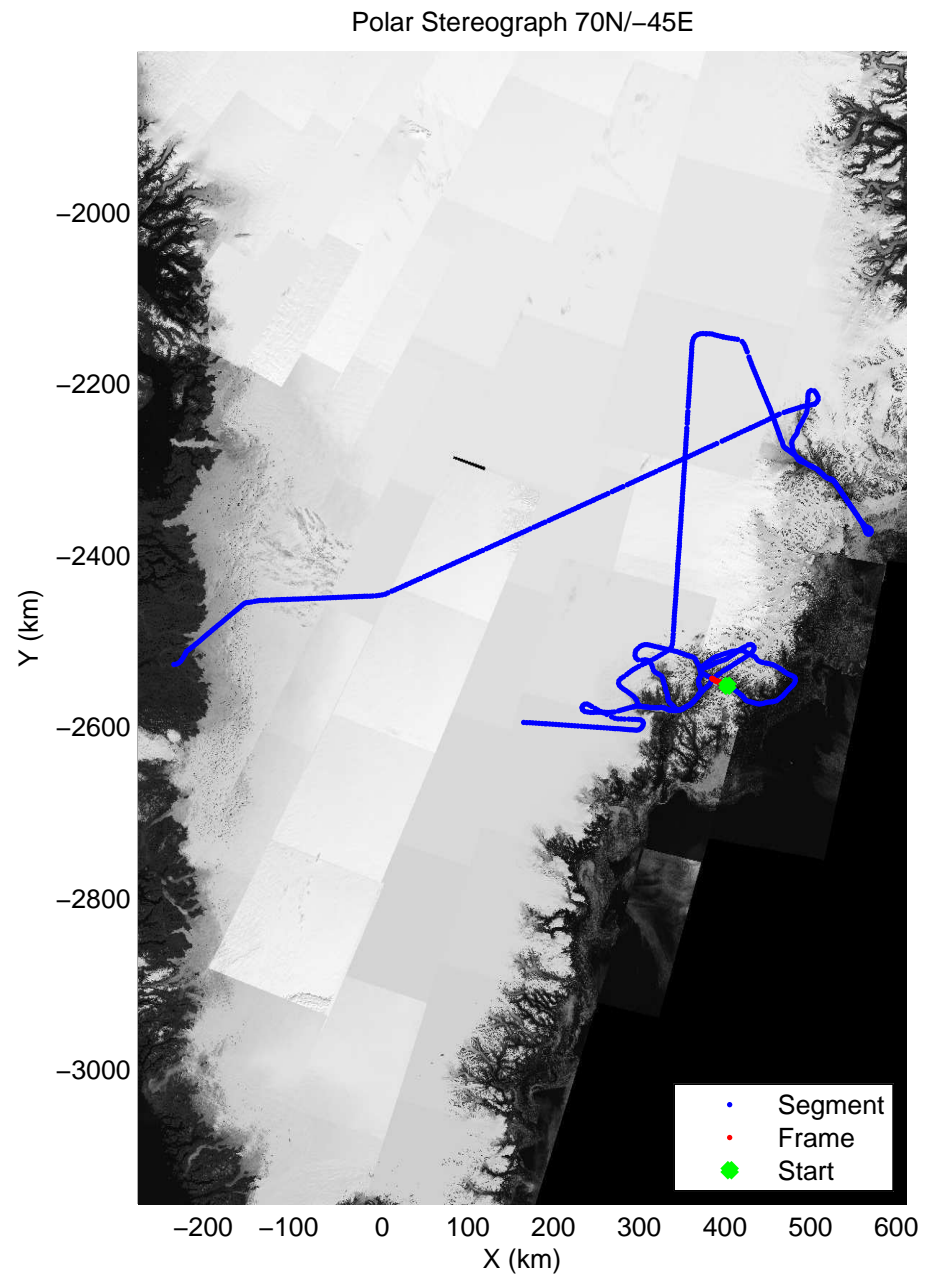

accum 2011_Greenland_P3: "Helheim-Kangerdlugssuaq" 20110419_01_108: 15:01:39.8 to 15:04:48.1 GPS

accum 2011_Greenland_P3: "Helheim-Kangerdlugssuaq" 20110419_01_109: 15:04:48.2 to 15:07:58.7 GPS

accum 2011_Greenland_P3: "Helheim-Kangerdlugssuaq" 20110419_01_110: 15:07:58.8 to 15:11:01.9 GPS