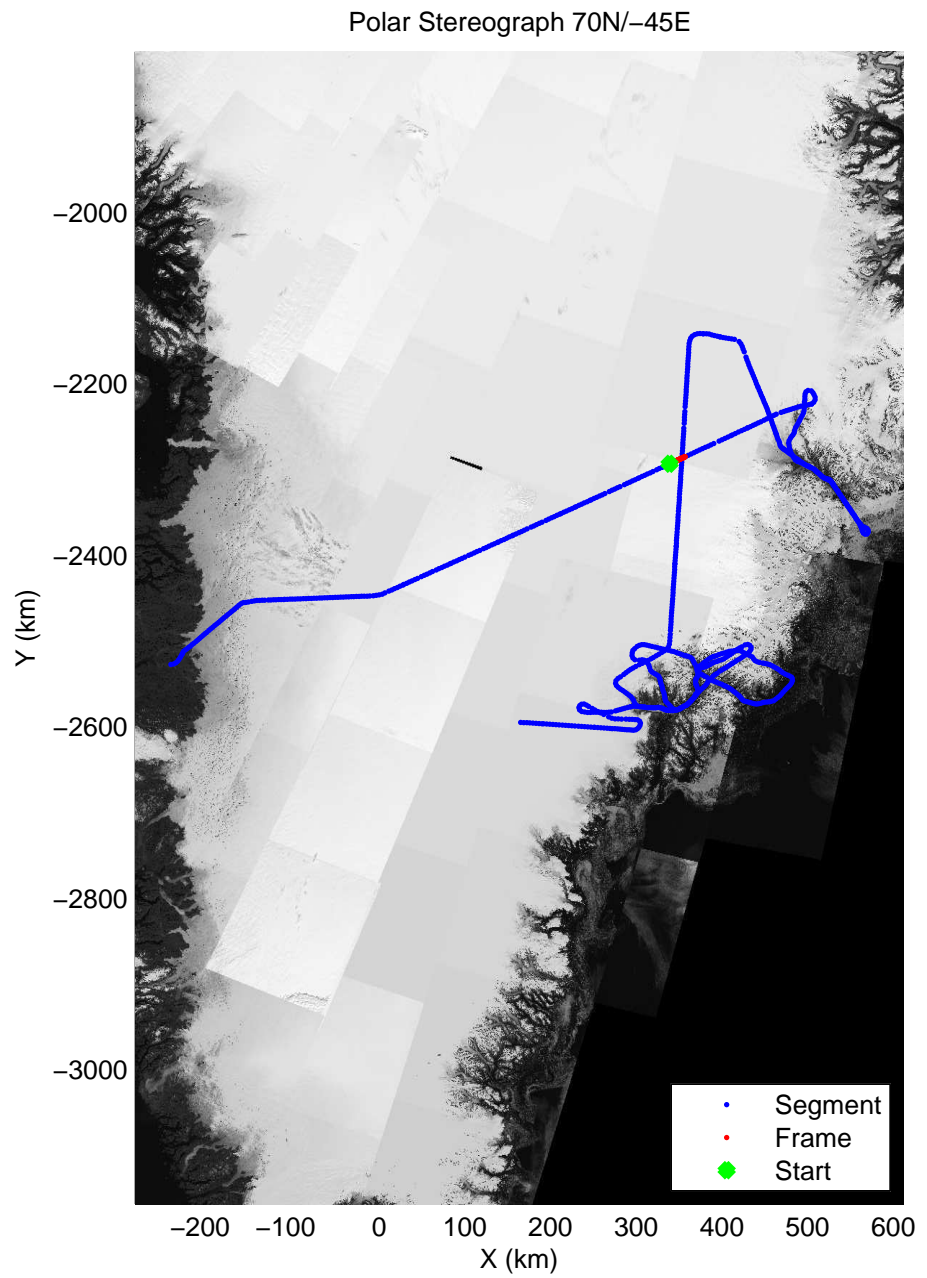

accum 2011_Greenland_P3: "Helheim-Kangerdlugssuaq" 20110419_01_030: 11:34:31.8 to 11:36:50.3 GPS

accum 2011_Greenland_P3: "Helheim-Kangerdlugssuaq" 20110419_01_031: 11:36:50.4 to 11:39:07.4 GPS

accum 2011_Greenland_P3: "Helheim-Kangerdlugssuaq" 20110419_01_032: 11:39:07.6 to 11:41:22.1 GPS