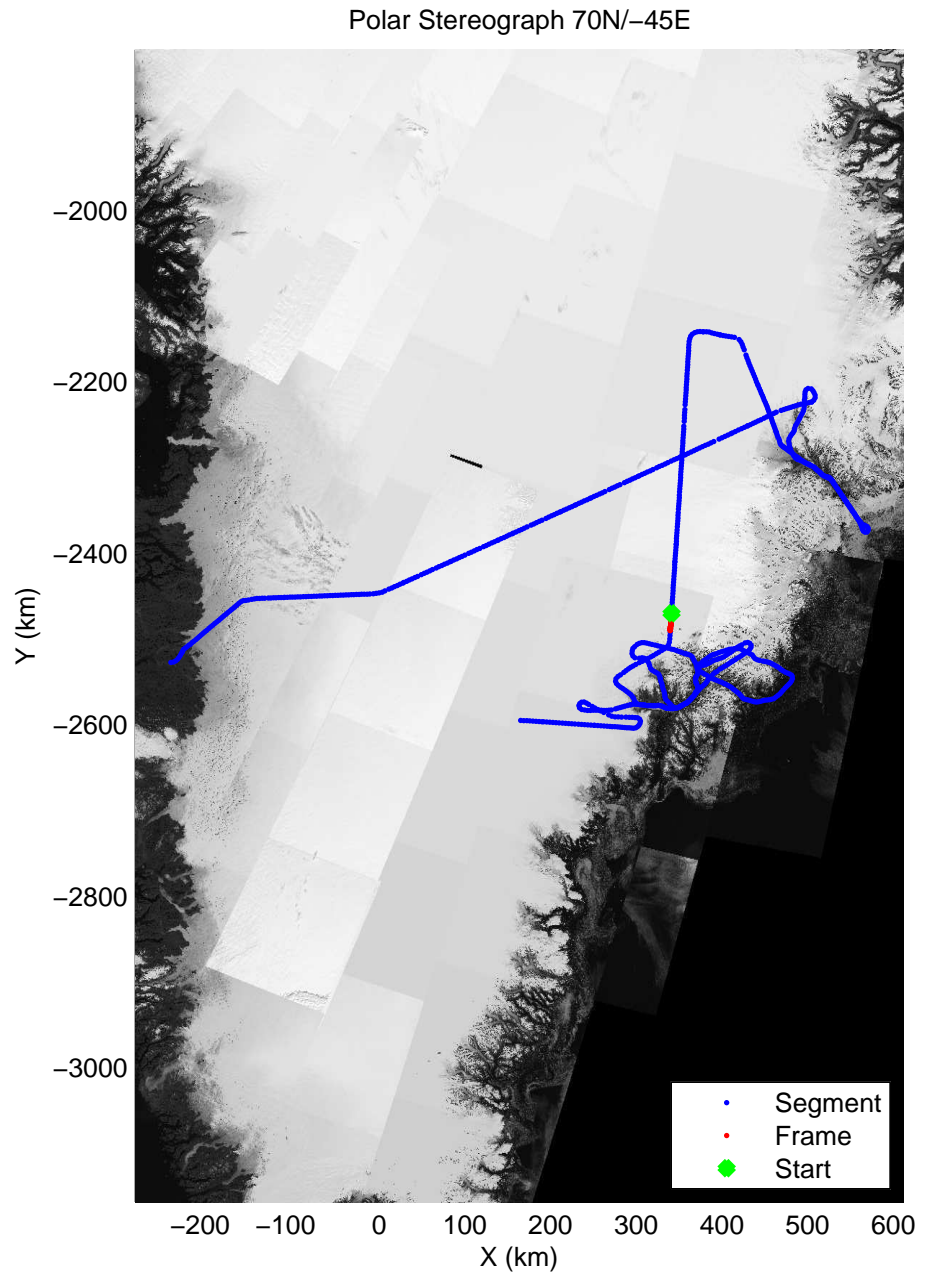

accum 2011_Greenland_P3: "Helheim-Kangerdlugssuaq" 20110419_01_084: 13:58:31.4 to 14:00:56.5 GPS

accum 2011_Greenland_P3: "Helheim-Kangerdlugssuaq" 20110419_01_085: 14:00:56.7 to 14:03:22.3 GPS

accum 2011_Greenland_P3: "Helheim-Kangerdlugssuaq" 20110419_01_086: 14:03:22.4 to 14:05:47.6 GPS