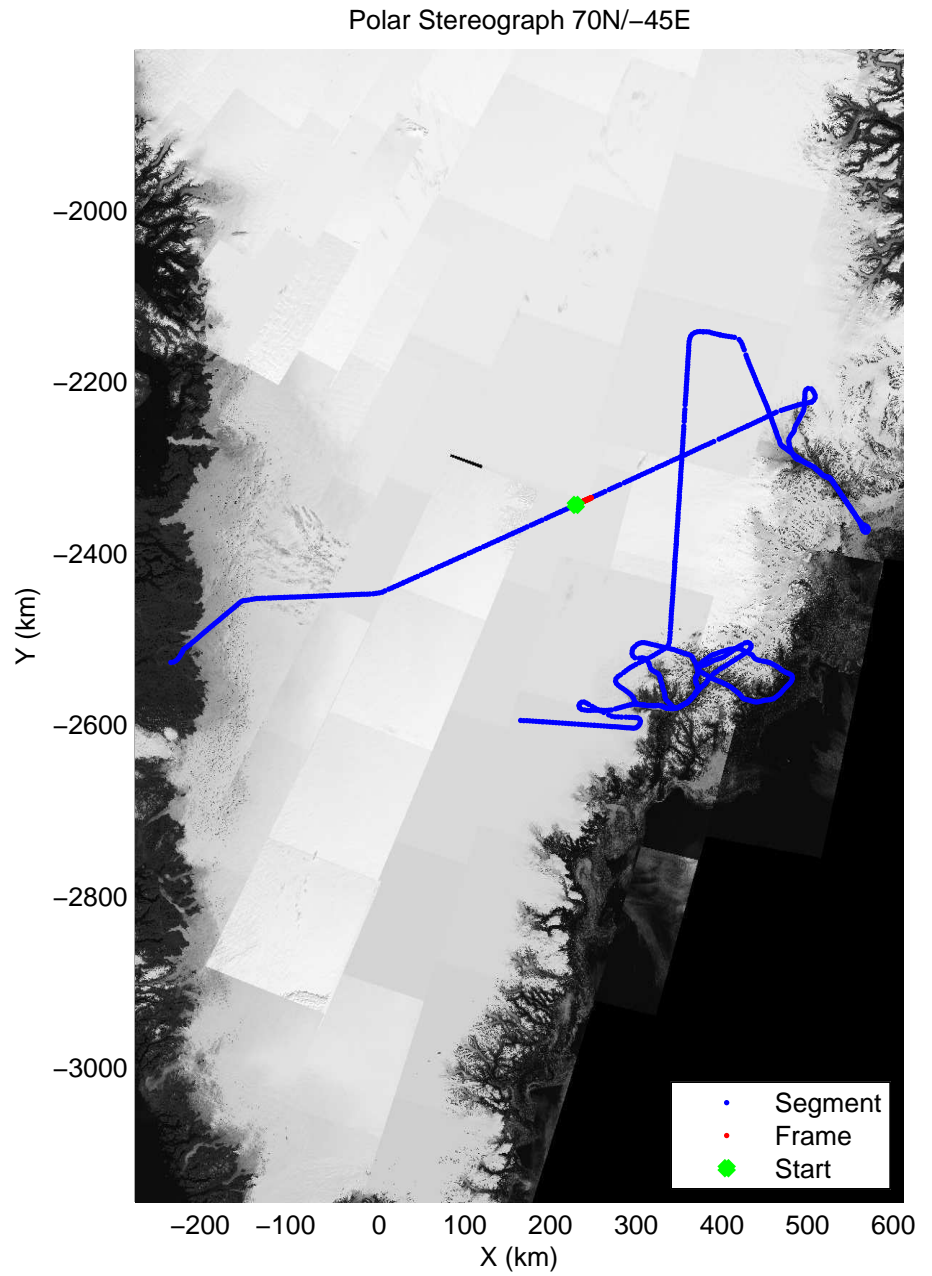

accum 2011_Greenland_P3: "Helheim-Kangerdlugssuaq" 20110419_01_024: 11:20:42.3 to 11:22:59.2 GPS

accum 2011_Greenland_P3: "Helheim-Kangerdlugssuaq" 20110419_01_025: 11:22:59.3 to 11:25:16.5 GPS

accum 2011_Greenland_P3: "Helheim-Kangerdlugssuaq" 20110419_01_026: 11:25:16.7 to 11:27:34.6 GPS