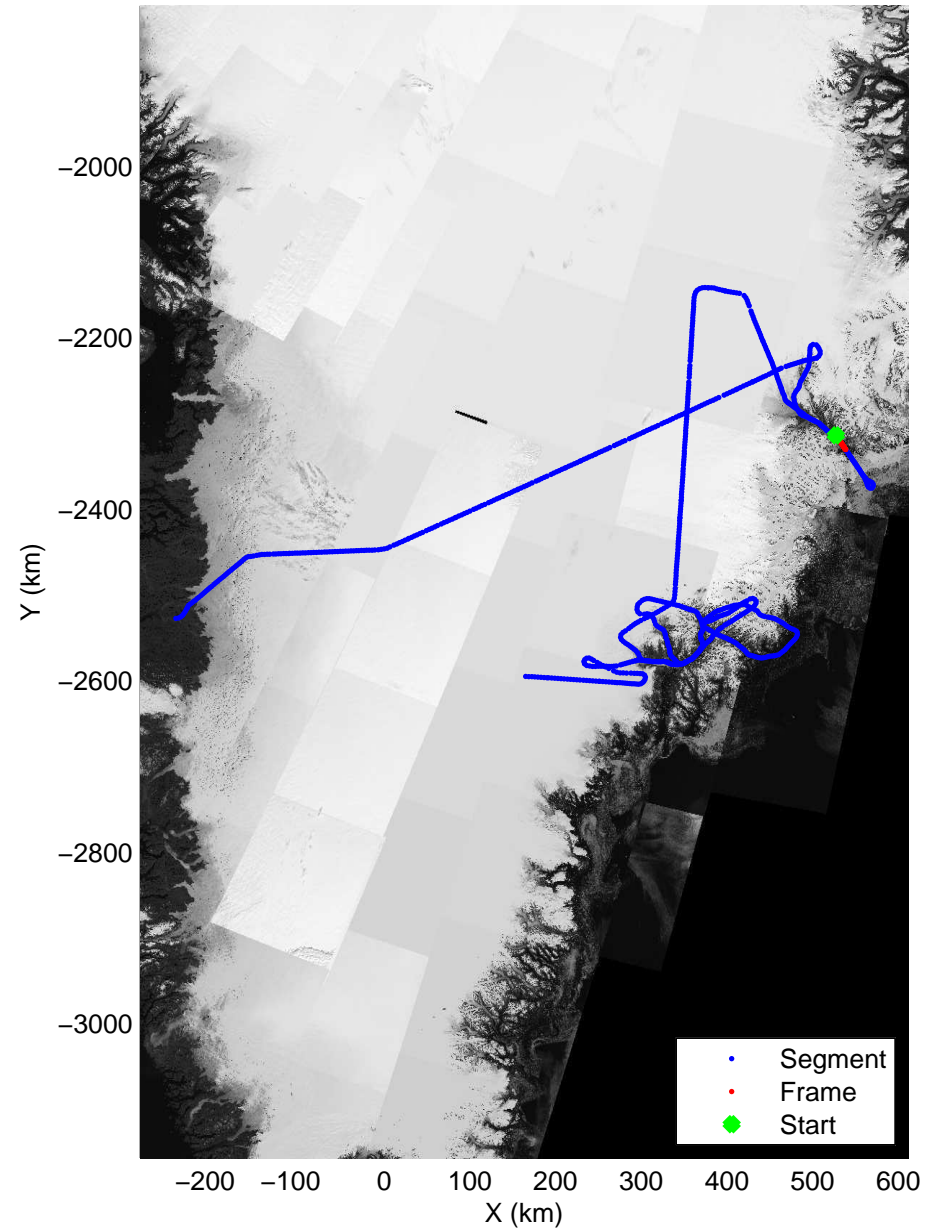

Polar Stereograph 70N/-45E

accum 2011_Greenland_P3: "Helheim-Kangerdlugssuaq" 20110419_01_050: 12:23:29.8 to 12:26:11.1 GPS

accum 2011_Greenland_P3: "Helheim-Kangerdlugssuaq" 20110419_01_051: 12:26:11.2 to 12:28:47.3 GPS