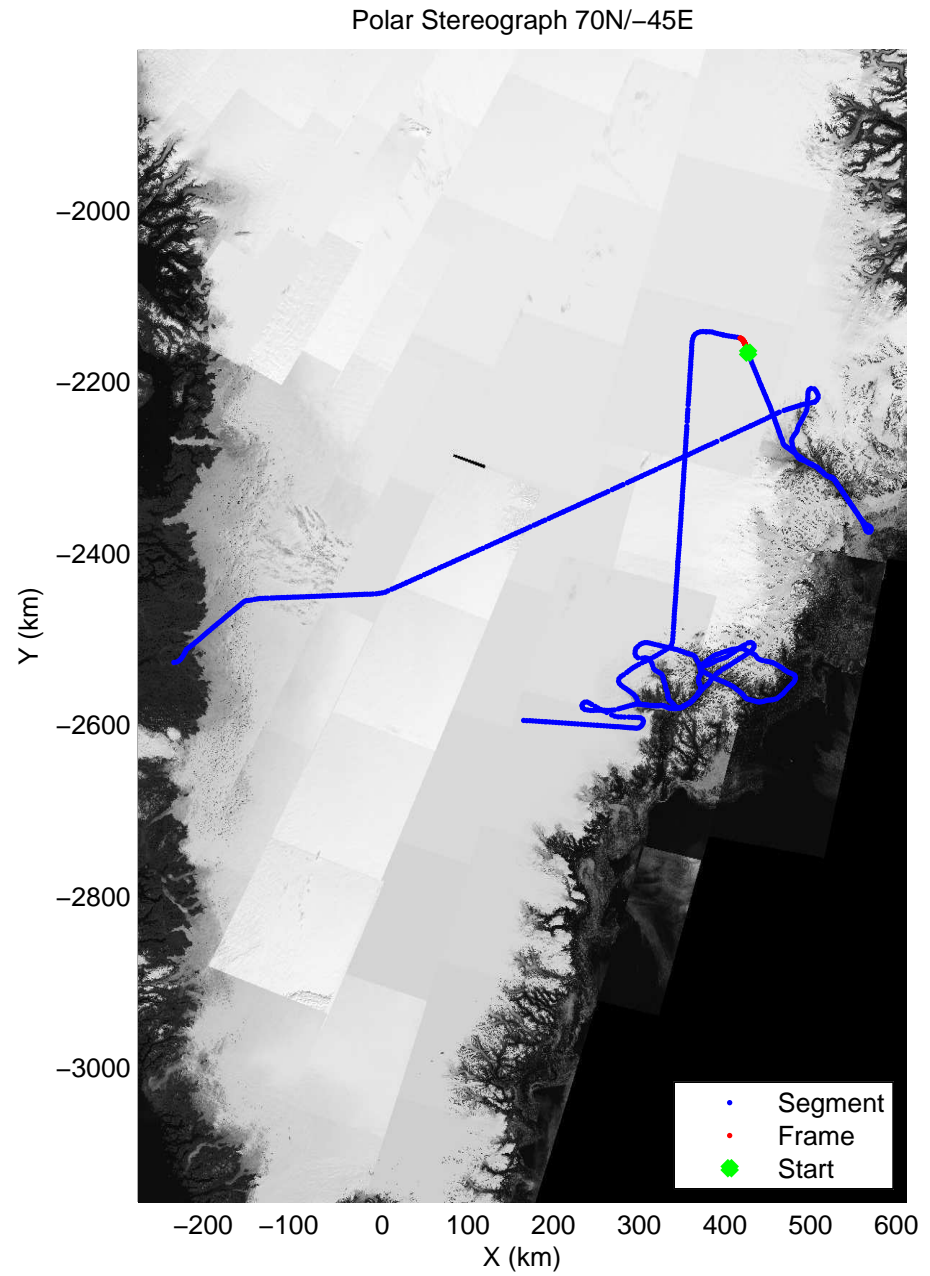

accum 2011_Greenland_P3: "Helheim-Kangerdlugssuaq" 20110419_01_067: 13:17:54.0 to 13:20:15.2 GPS

Polar Stereograph 70N/-45E

accum 2011_Greenland_P3: "Helheim-Kangerdlugssuaq" 20110419_01_068: 13:20:15.3 to 13:22:38.3 GPS