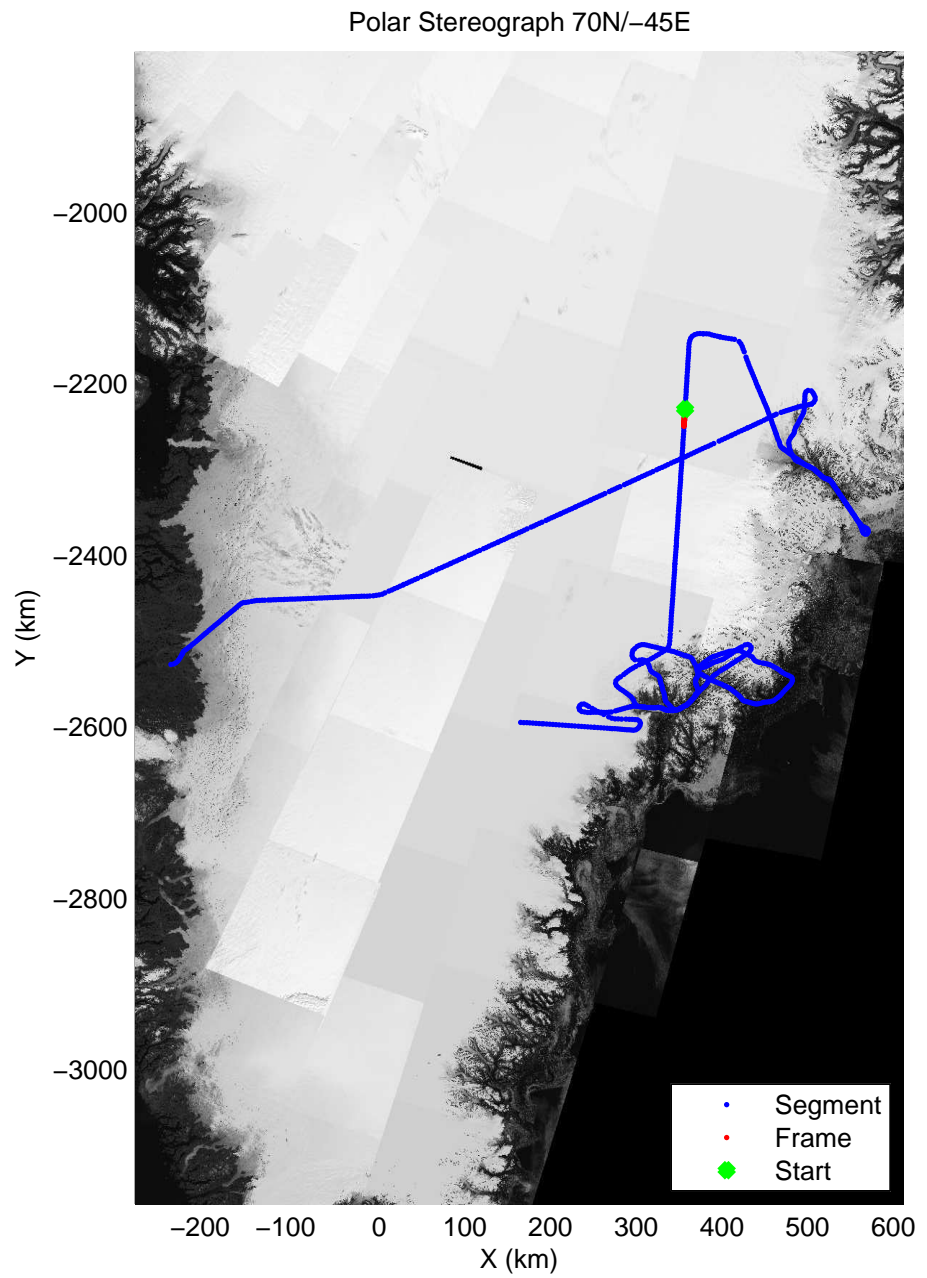

accum 2011_Greenland_P3: "Helheim-Kangerdlugssuaq" 20110419_01_072: 13:29:49.9 to 13:32:16.1 GPS

accum 2011_Greenland_P3: "Helheim-Kangerdlugssuaq" 20110419_01_073: 13:32:16.2 to 13:34:41.3 GPS

accum 2011_Greenland_P3: "Helheim-Kangerdlugssuaq" 20110419_01_074: 13:34:41.5 to 13:36:60.0 GPS