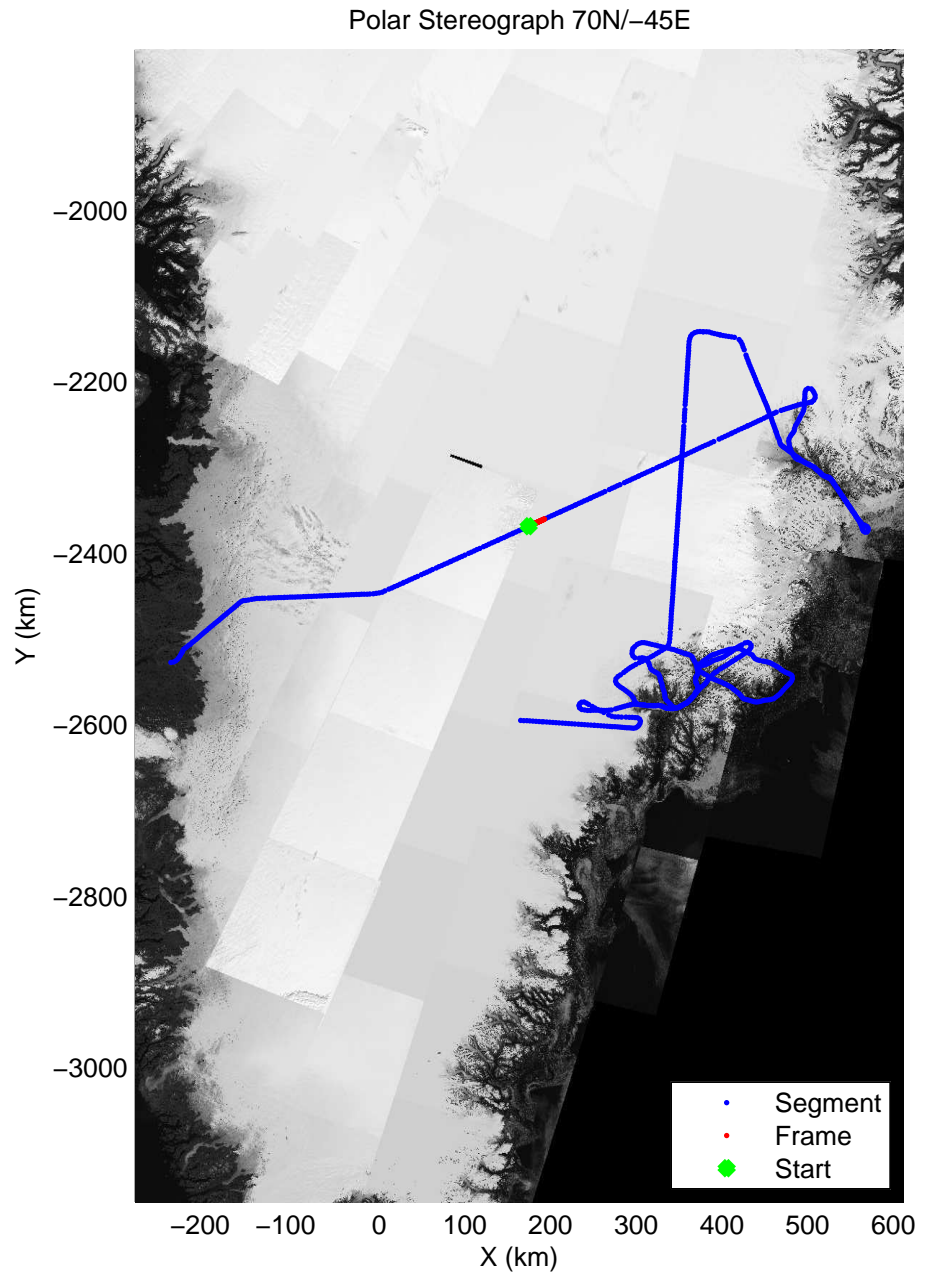

accum 2011_Greenland_P3: "Helheim-Kangerdlugssuaq" 20110419_01_021: 11:13:52.2 to 11:16:08.7 GPS

accum 2011_Greenland_P3: "Helheim-Kangerdlugssuaq" 20110419_01_022: 11:16:08.9 to 11:18:25.6 GPS

accum 2011_Greenland_P3: "Helheim-Kangerdlugssuaq" 20110419_01_023: 11:18:25.8 to 11:20:42.1 GPS