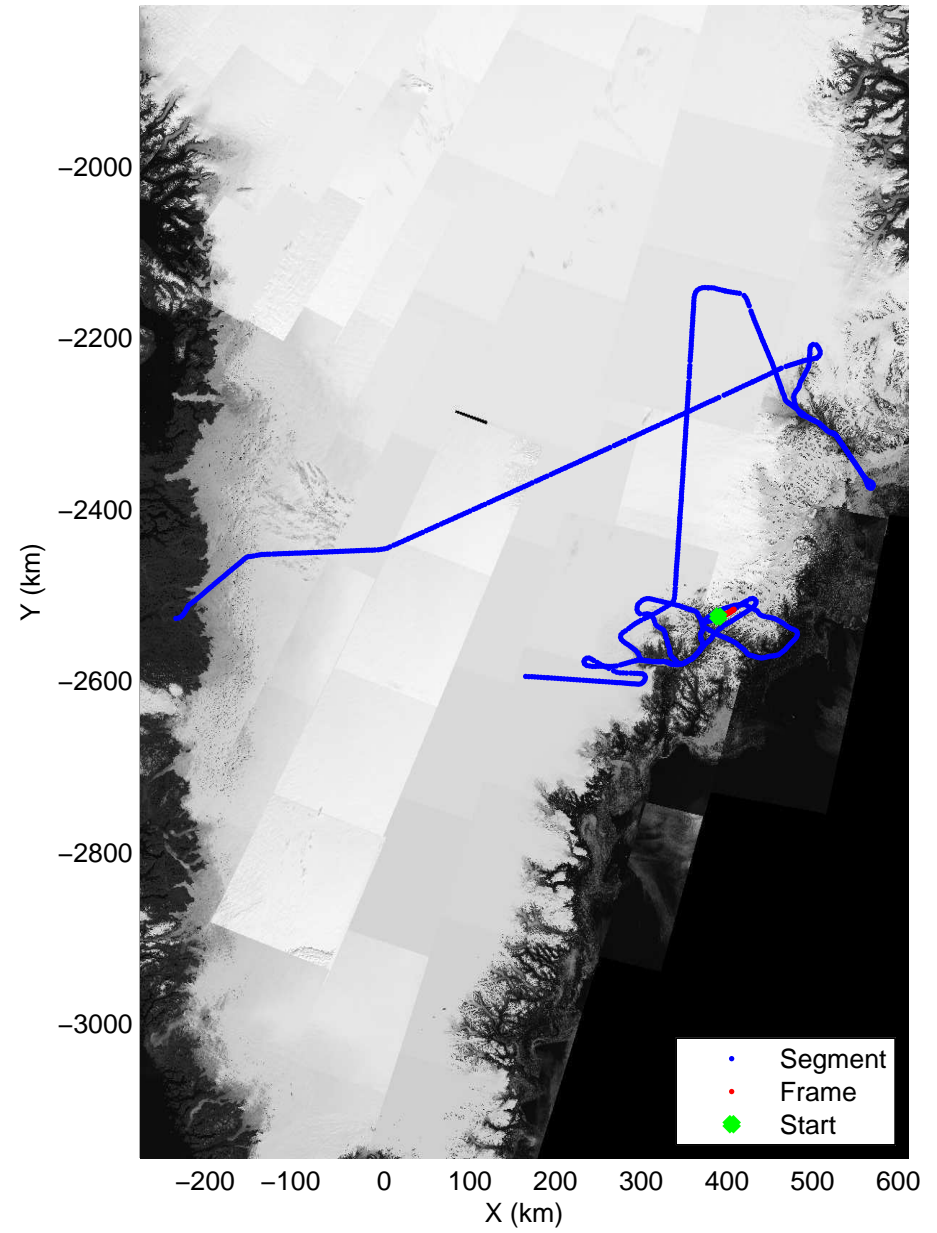

Polar Stereograph 70N/-45E

accum 2011_Greenland_P3: "Helheim-Kangerdlugssuaq" 20110419_01_126: 15:53:30.9 to 15:56:11.1 GPS

accum 2011_Greenland_P3: "Helheim-Kangerdlugssuaq" 20110419_01_127: 15:56:11.2 to 15:58:42.1 GPS