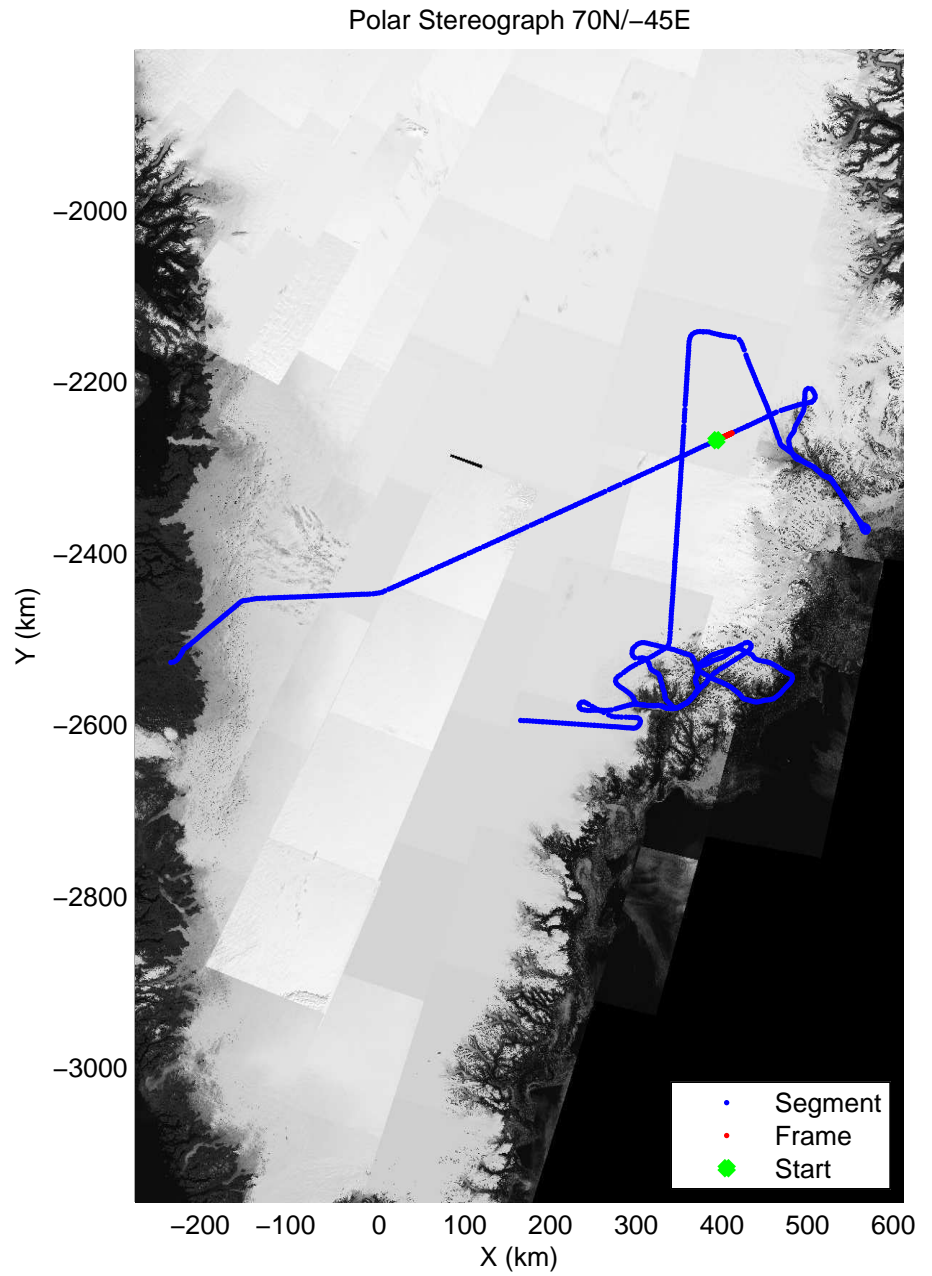

accum 2011_Greenland_P3: "Helheim-Kangerdlugssuaq" 20110419_01_033: 11:41:22.3 to 11:43:35.3 GPS

accum 2011_Greenland_P3: "Helheim-Kangerdlugssuaq" 20110419_01_034: 11:43:35.5 to 11:45:47.9 GPS

accum 2011_Greenland_P3: "Helheim-Kangerdlugssuaq" 20110419_01_035: 11:45:48.0 to 11:47:59.0 GPS