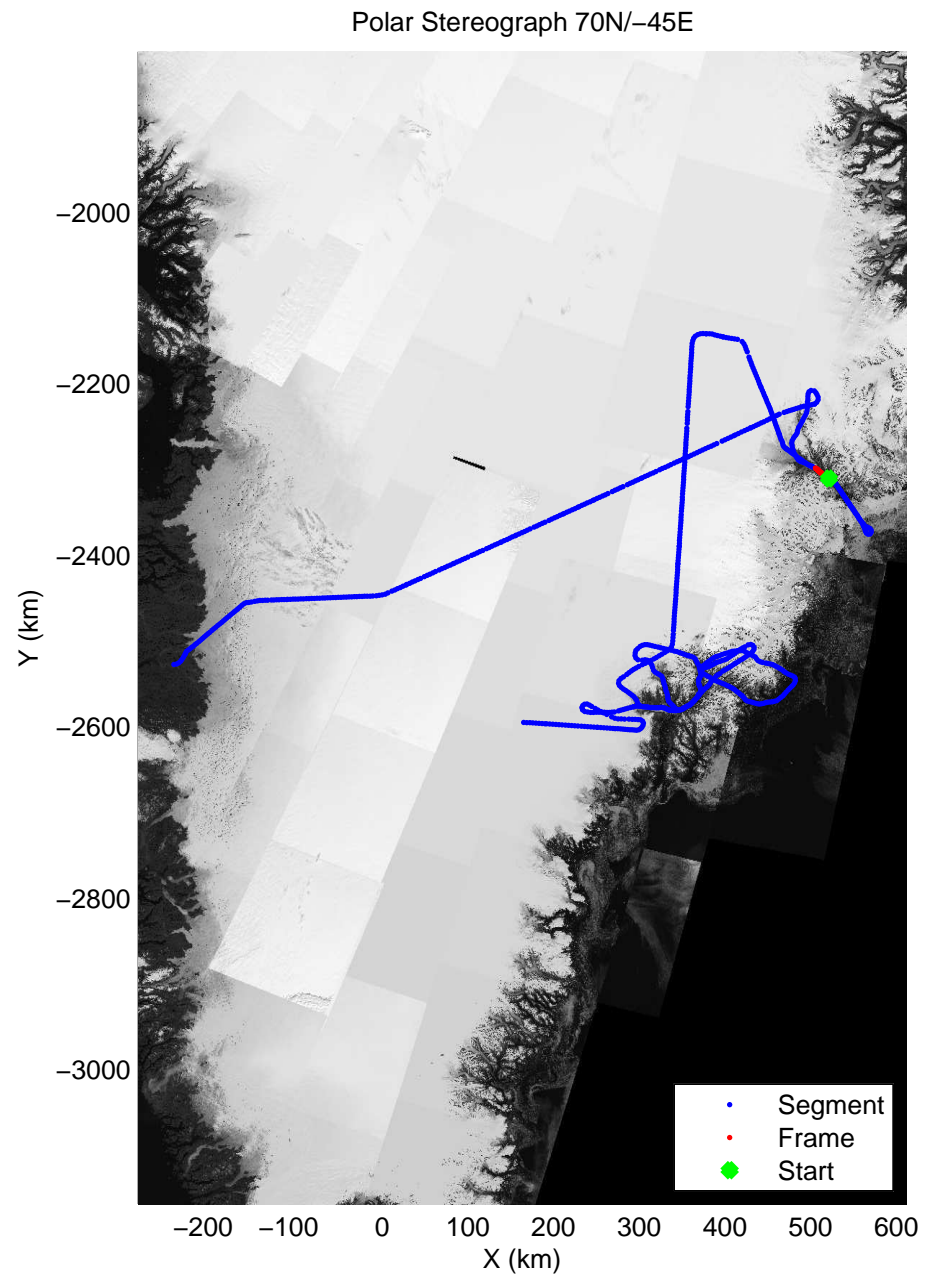

accum 2011_Greenland_P3: "Helheim-Kangerdlugssuaq" 20110419_01_055: 12:38:24.4 to 12:42:31.5 GPS

accum 2011_Greenland_P3: "Helheim-Kangerdlugssuaq" 20110419_01_056: 12:42:31.7 to 12:46:33.1 GPS

accum 2011_Greenland_P3: "Helheim-Kangerdlugssuaq" 20110419_01_057: 12:46:33.3 to 12:50:22.9 GPS