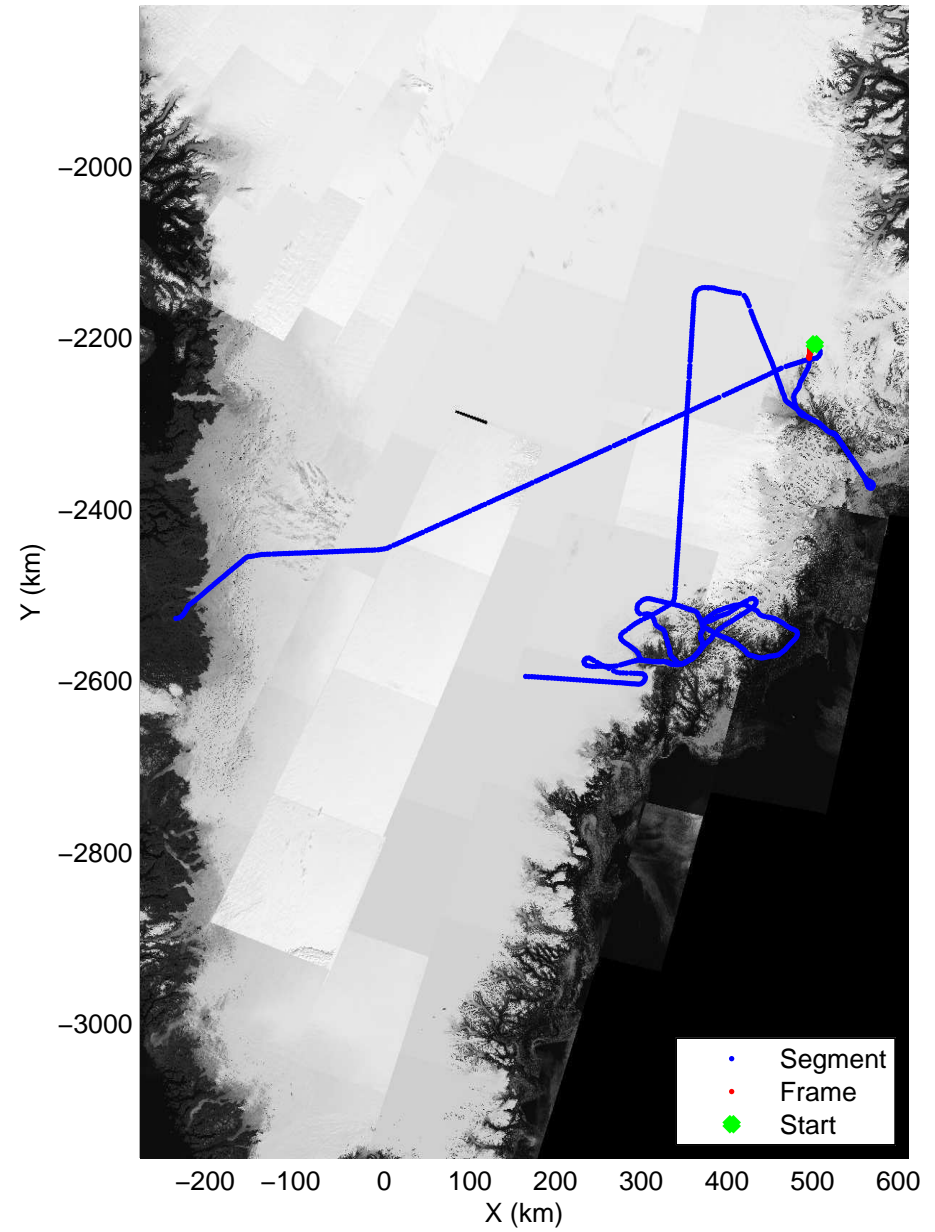

accum 2011_Greenland_P3: "Helheim-Kangerdlugssuaq" 20110419_01_042: 12:02:17.1 to 12:04:57.0 GPS

Polar Stereograph 70N/-45E

accum 2011_Greenland_P3: "Helheim-Kangerdlugssuaq" 20110419_01_043: 12:04:57.2 to 12:07:39.9 GPS