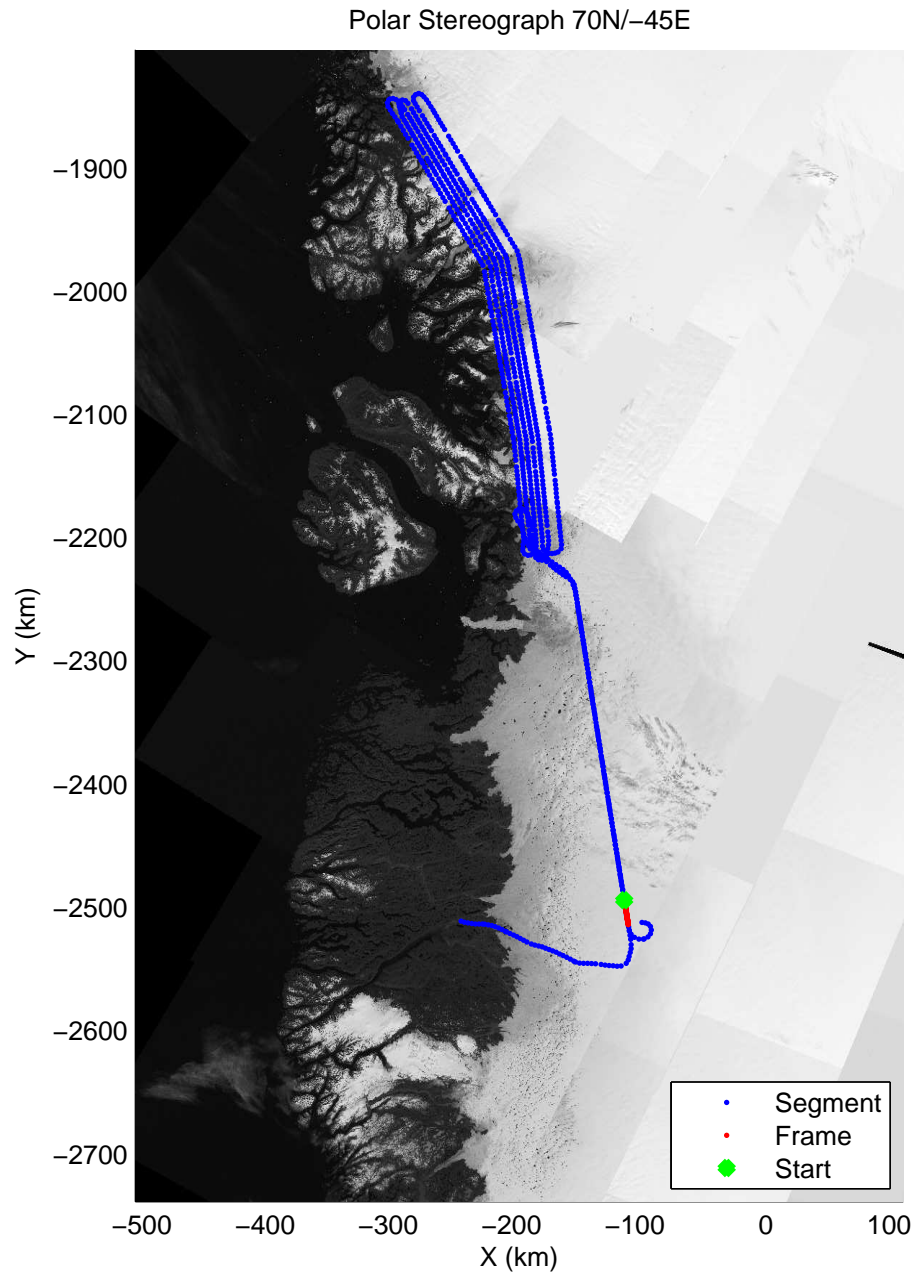

accum 2011_Greenland_P3: "Umanaq 01" 20110407_01_163: 17:06:51.9 to 17:09:01.1 GPS

accum 2011_Greenland_P3: "Umanaq 01" 20110407_01_164: 17:09:01.3 to 17:11:22.0 GPS

accum 2011_Greenland_P3: "Umanaq 01" 20110407_01_165: 17:11:22.2 to 17:13:40.8 GPS