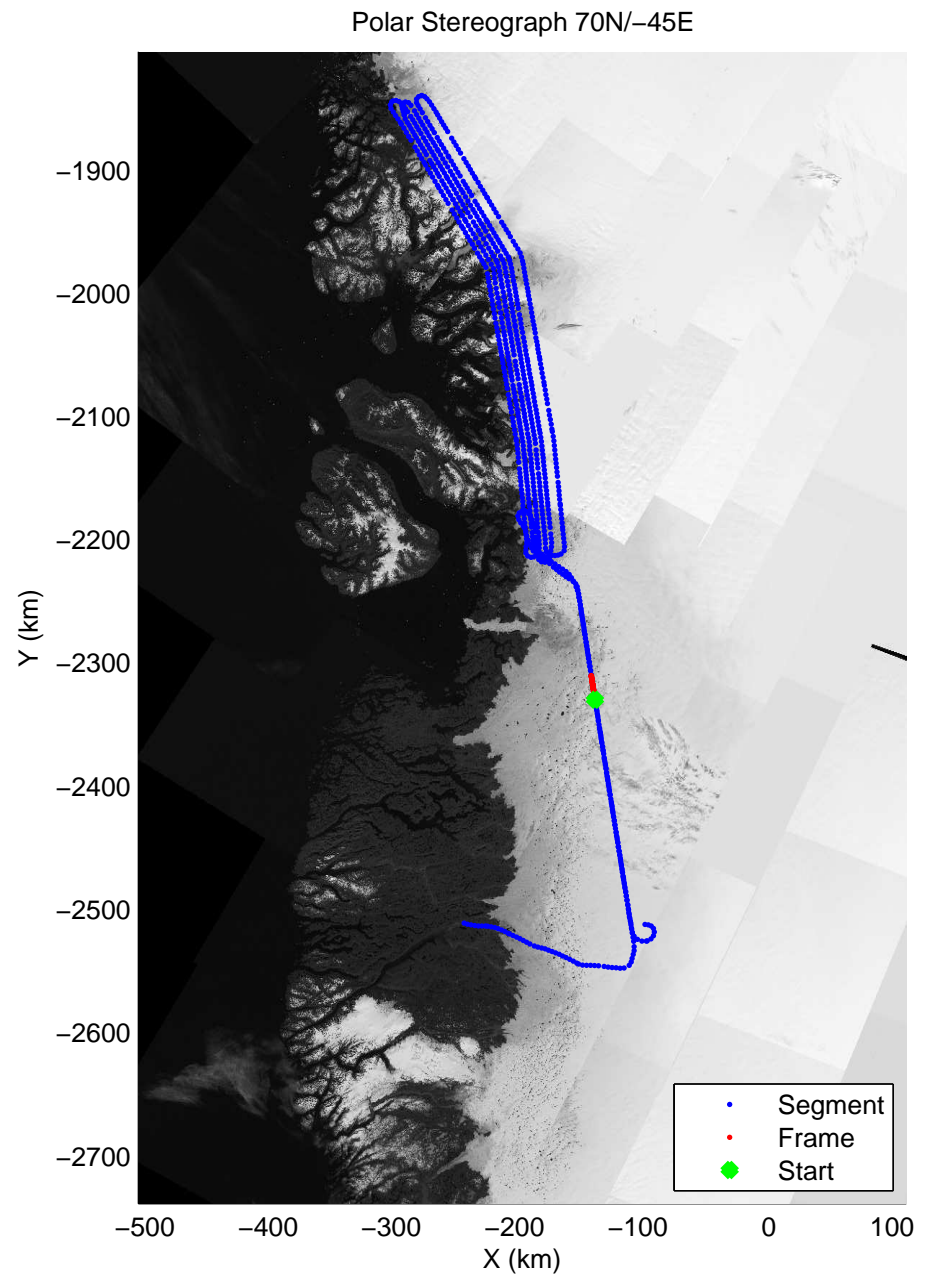

accum 2011_Greenland_P3: "Umanaq 01" 20110407_01_016: 11:08:16.7 to 11:10:55.0 GPS

accum 2011_Greenland_P3: "Umanaq 01" 20110407_01_017: 11:10:55.2 to 11:13:33.9 GPS

accum 2011_Greenland_P3: "Umanaq 01" 20110407_01_018: 11:13:34.1 to 11:16:10.3 GPS