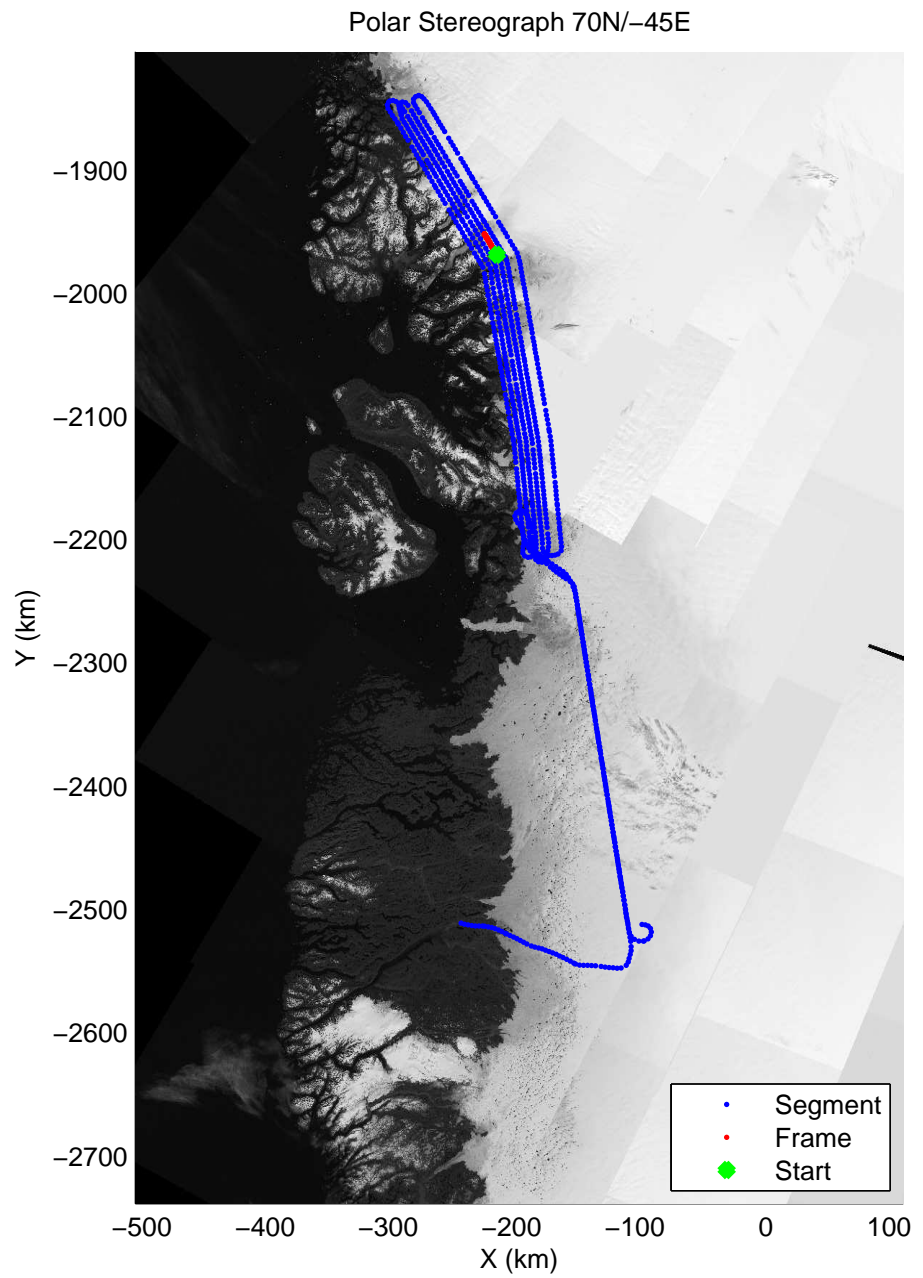

accum 2011_Greenland_P3: "Umanaq 01" 20110407_01_121: 15:25:12.3 to 15:27:32.9 GPS

accum 2011_Greenland_P3: "Umanaq 01" 20110407_01_122: 15:27:33.1 to 15:29:46.6 GPS

accum 2011_Greenland_P3: "Umanaq 01" 20110407_01_123: 15:29:46.8 to 15:32:05.9 GPS