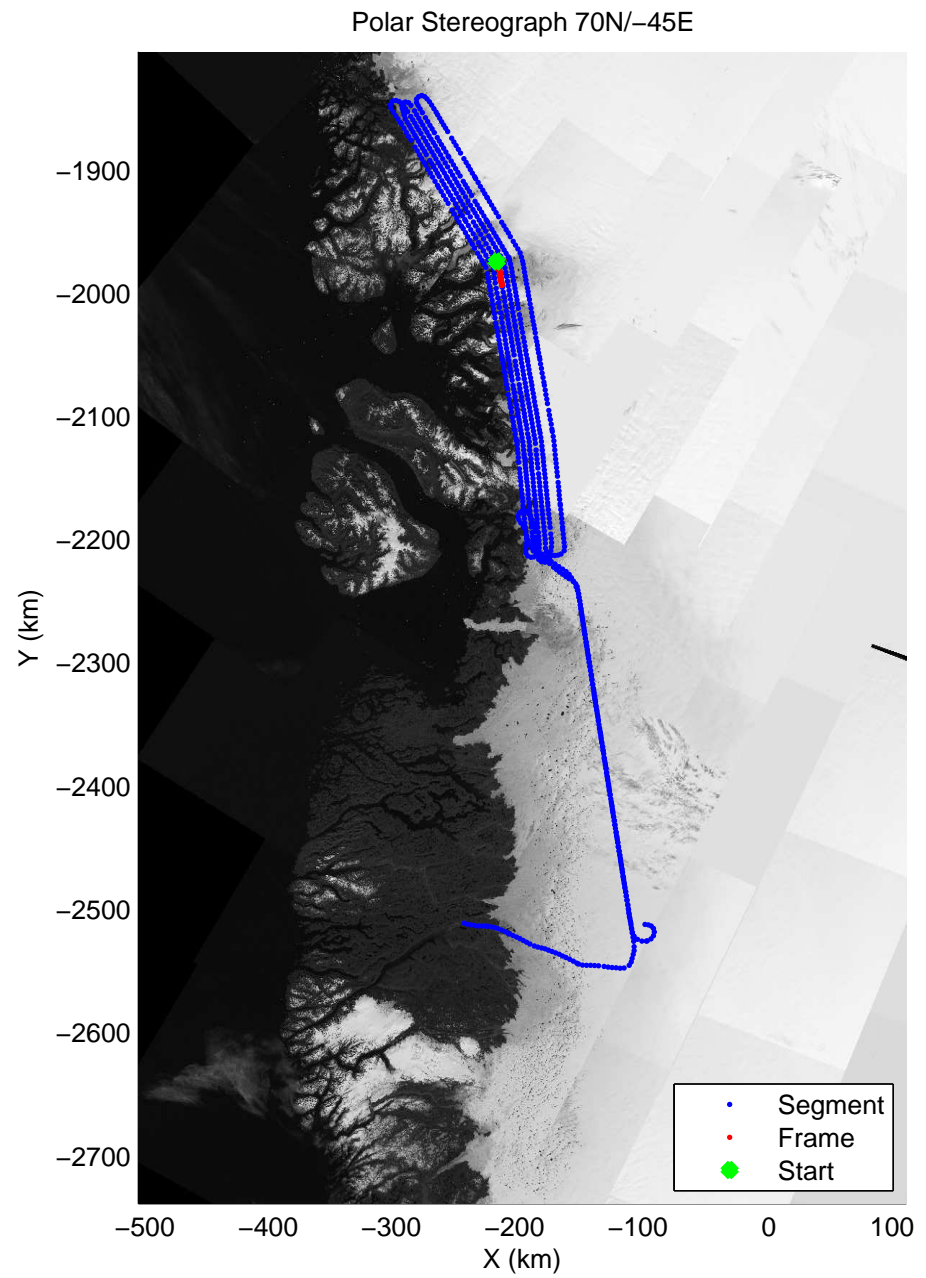

accum 2011_Greenland_P3: "Umanaq 01" 20110407_01_055: 12:45:37.5 to 12:47:48.4 GPS

accum 2011_Greenland_P3: "Umanaq 01" 20110407_01_056: 12:47:48.6 to 12:49:52.9 GPS

accum 2011_Greenland_P3: "Umanaq 01" 20110407_01_057: 12:49:53.1 to 12:51:58.8 GPS