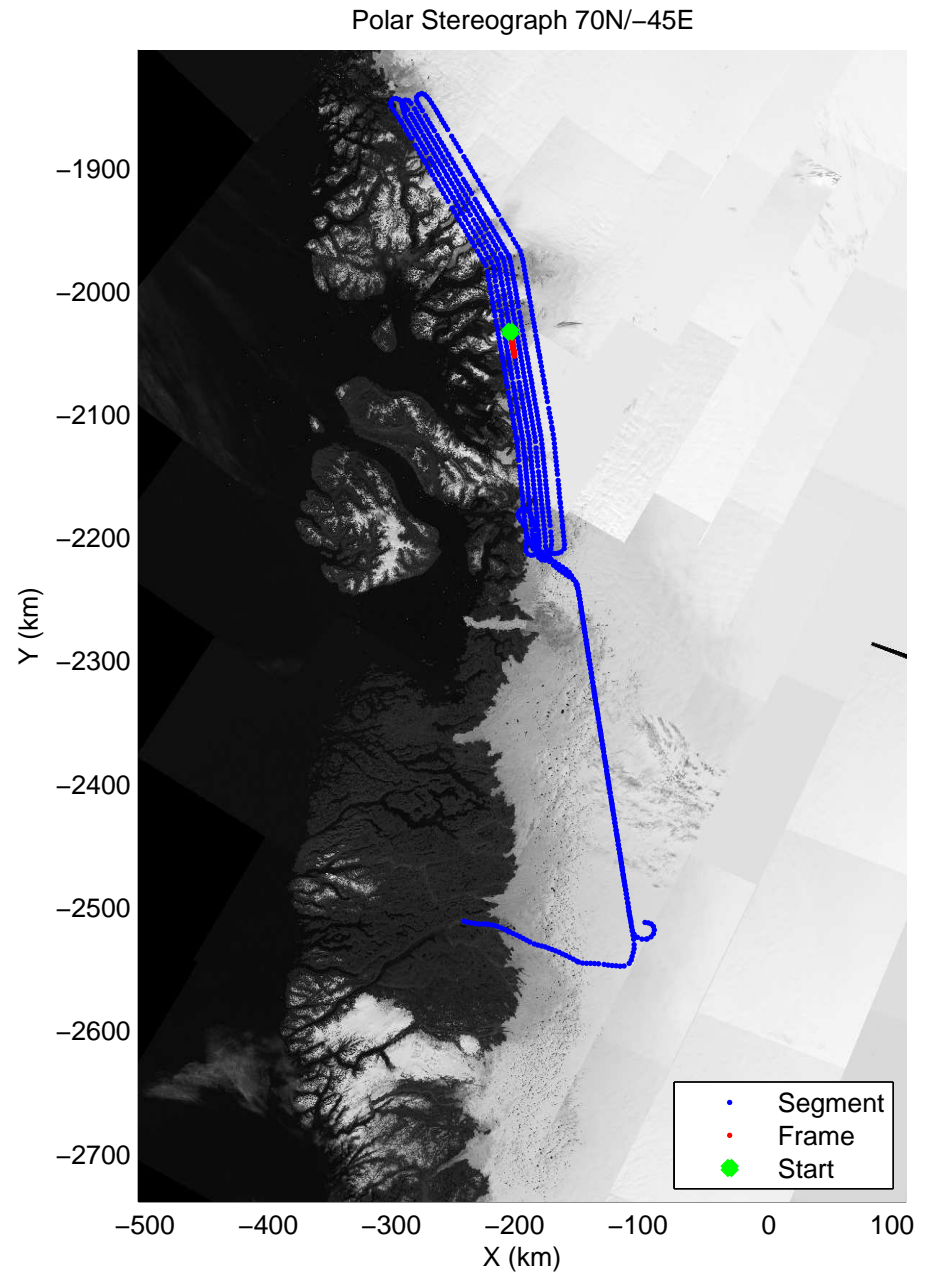

accum 2011_Greenland_P3: "Umanaq 01" 20110407_01_058: 12:51:58.9 to 12:54:15.1 GPS

accum 2011_Greenland_P3: "Umanaq 01" 20110407_01_059: 12:54:15.3 to 12:56:24.0 GPS

accum 2011_Greenland_P3: "Umanaq 01" 20110407_01_060: 12:56:24.2 to 12:58:48.6 GPS