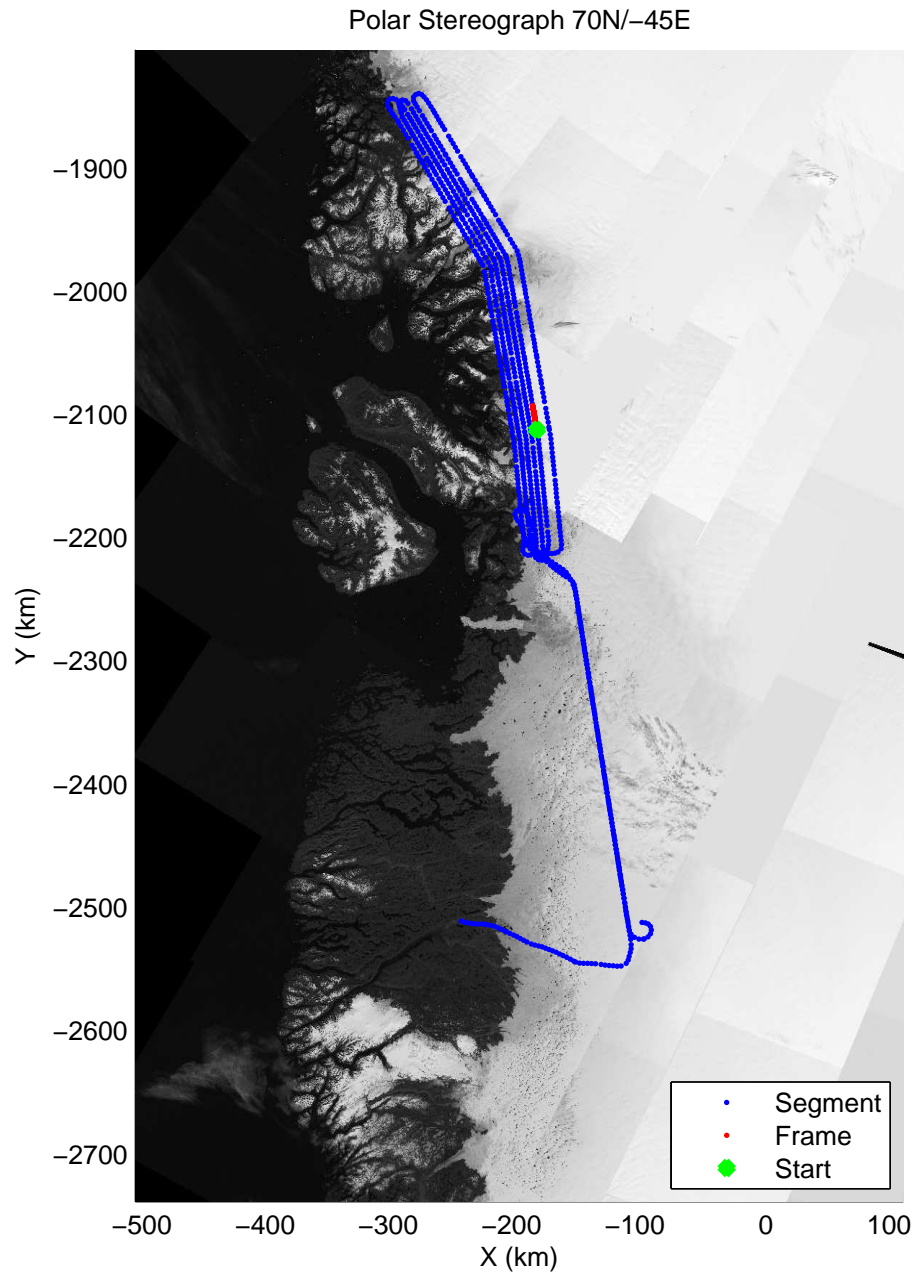

accum 2011_Greenland_P3: "Umanaq 01" 20110407_01_073: 13:28:40.4 to 13:31:11.7 GPS

accum 2011_Greenland_P3: "Umanaq 01" 20110407_01_074: 13:31:11.8 to 13:33:40.7 GPS

accum 2011_Greenland_P3: "Umanaq 01" 20110407_01_075: 13:33:40.9 to 13:36:03.5 GPS