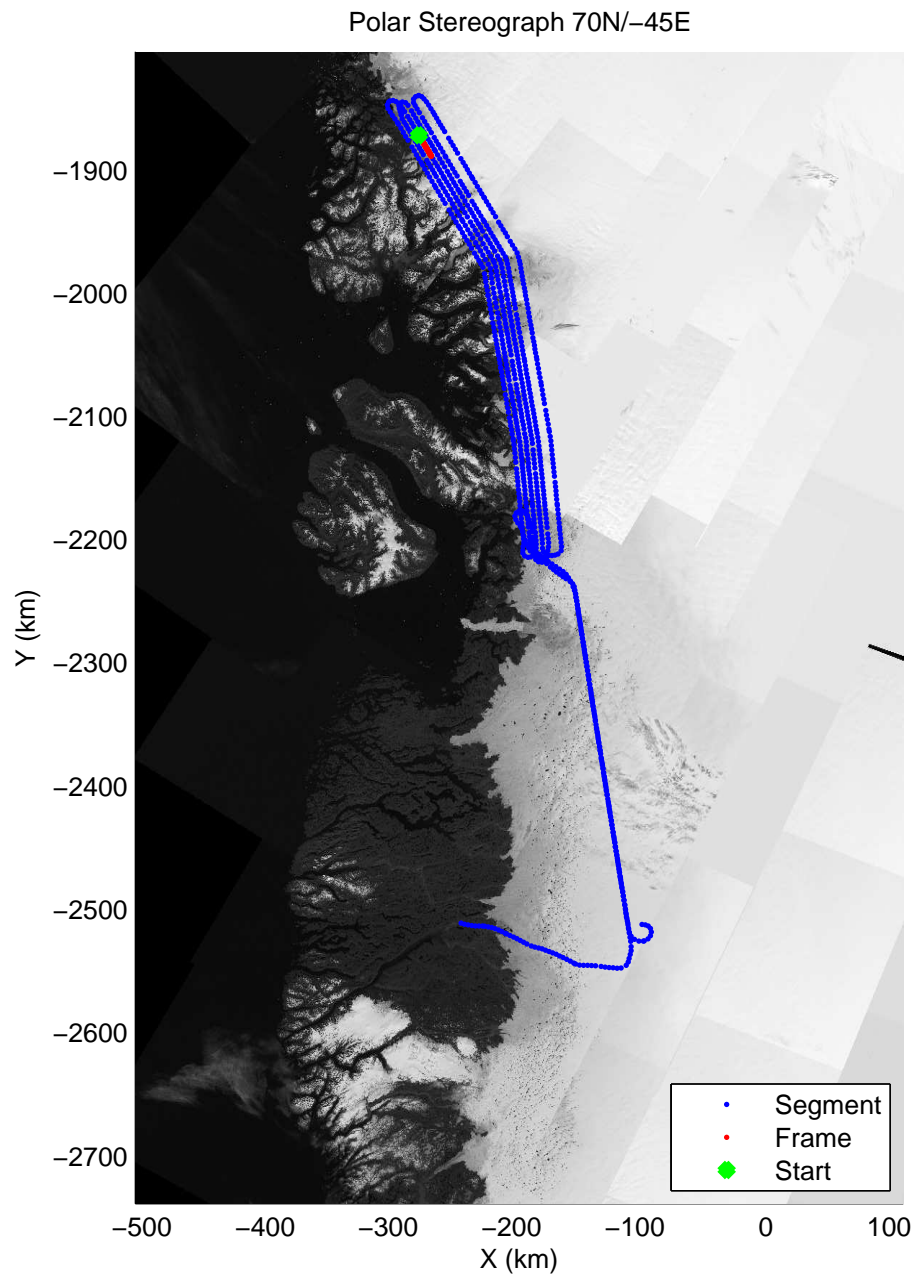

accum 2011_Greenland_P3: "Umanaq 01" 20110407_01_049: 12:30:11.3 to 12:32:43.6 GPS

accum 2011_Greenland_P3: "Umanaq 01" 20110407_01_050: 12:32:43.8 to 12:35:46.7 GPS

accum 2011_Greenland_P3: "Umanaq 01" 20110407_01_051: 12:35:47.0 to 12:38:21.2 GPS