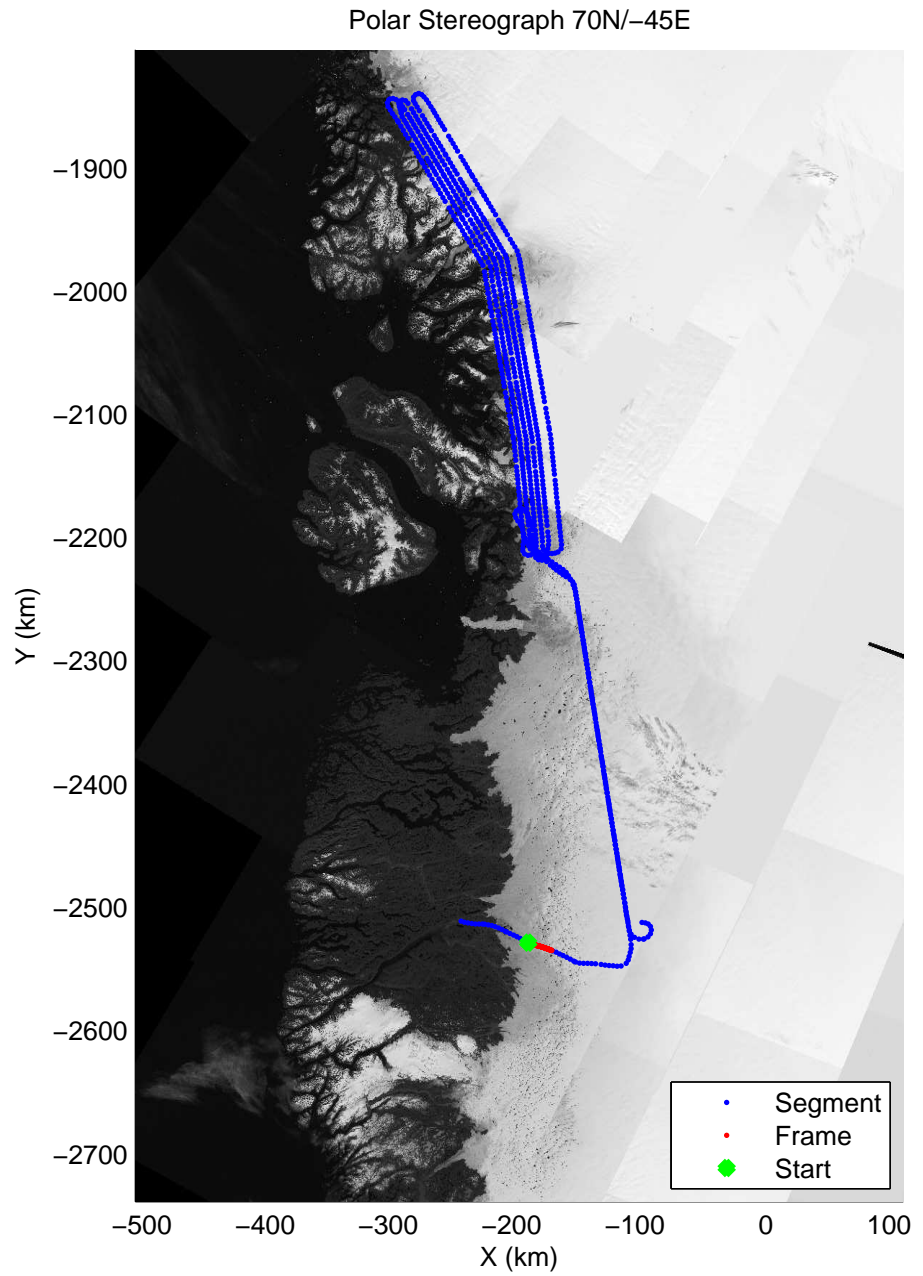

accum 2011_Greenland_P3: "Umanaq 01" 20110407_01_001: 10:28:44.1 to 10:31:33.2 GPS

accum 2011_Greenland_P3: "Umanaq 01" 20110407_01_002: 10:31:33.5 to 10:34:21.5 GPS

accum 2011_Greenland_P3: "Umanaq 01" 20110407_01_003: 10:34:21.7 to 10:37:06.3 GPS