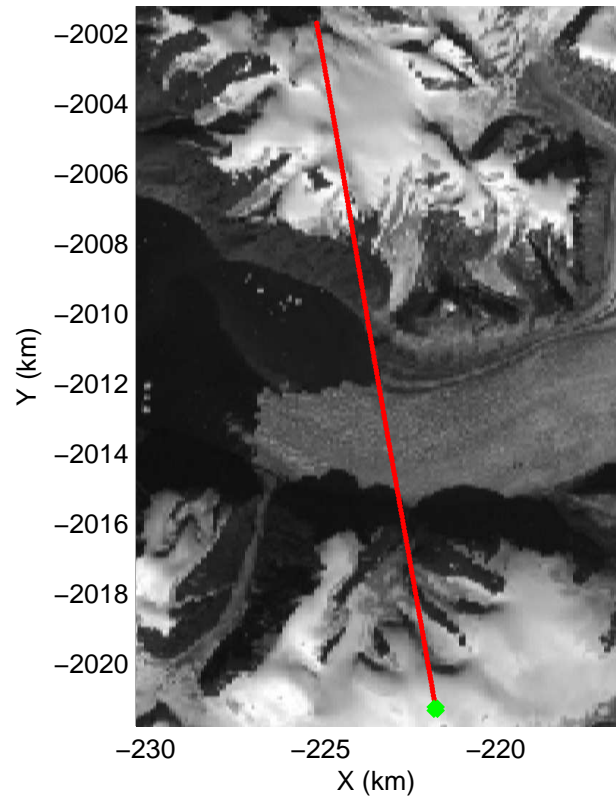

accum 2011_Greenland_P3: "Umanaq 01" 20110407_01_037: 12:02:29.1 to 12:04:54.7 GPS

accum 2011_Greenland_P3: "Umanaq 01" 20110407_01_038: 12:04:54.8 to 12:07:28.3 GPS

accum 2011_Greenland_P3: "Umanaq 01" 20110407_01_039: 12:07:28.5 to 12:09:52.5 GPS