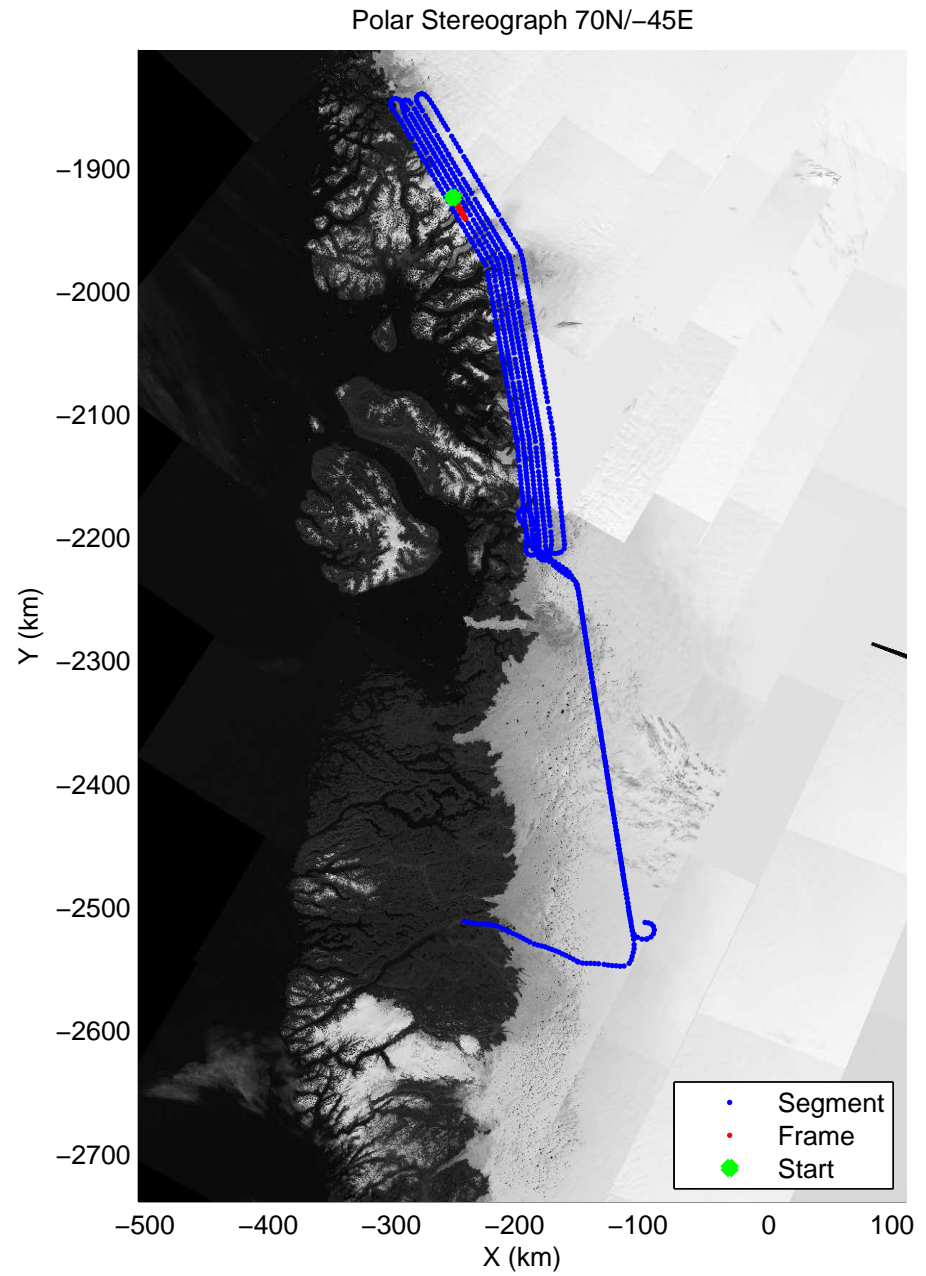

accum 2011_Greenland_P3: "Umanaq 01" 20110407_01_133: 15:54:22.0 to 15:56:56.3 GPS

accum 2011_Greenland_P3: "Umanaq 01" 20110407_01_134: 15:56:56.4 to 15:59:38.8 GPS

accum 2011_Greenland_P3: "Umanaq 01" 20110407_01_135: 15:59:39.0 to 16:02:01.8 GPS