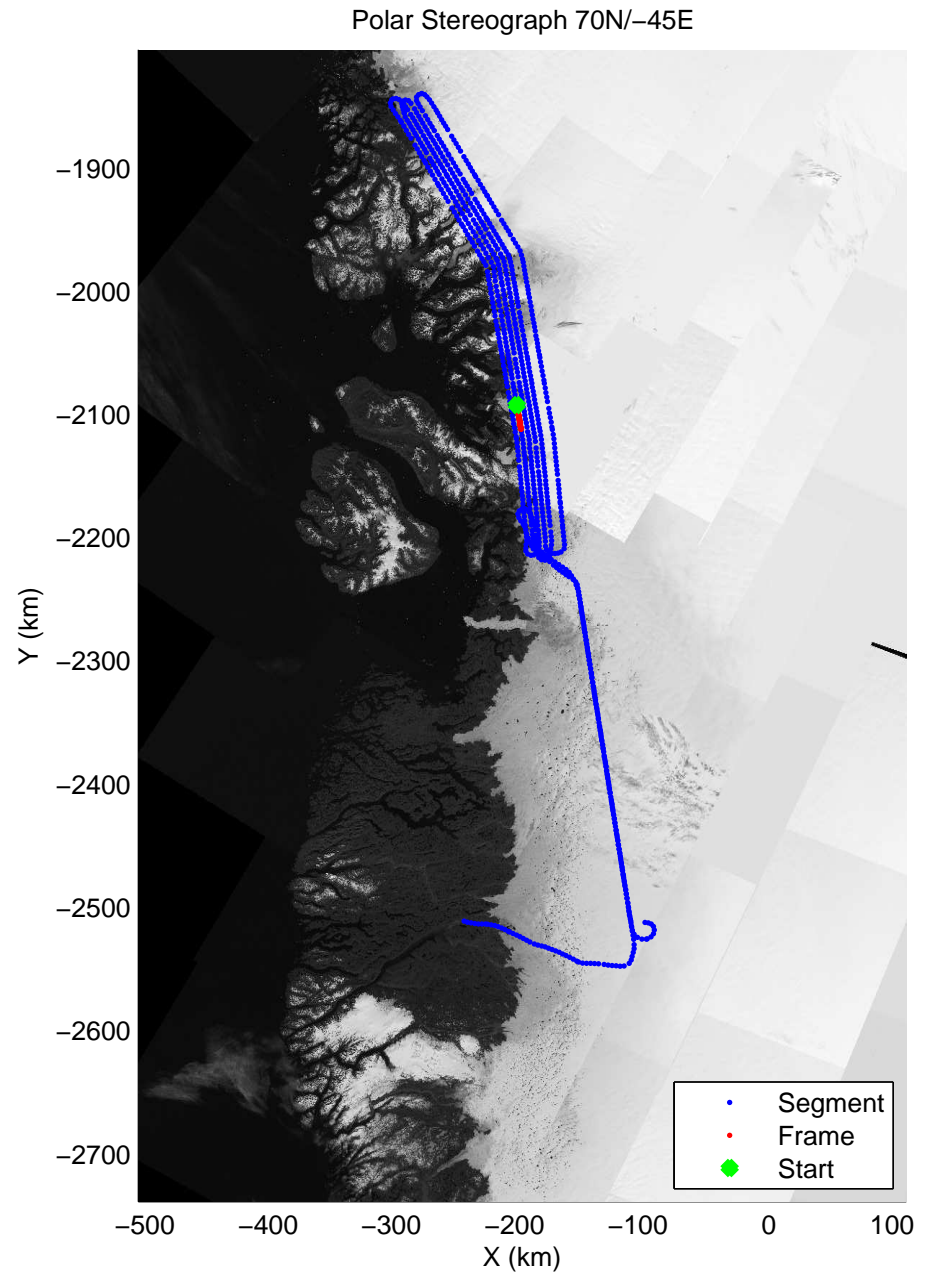

accum 2011_Greenland_P3: "Umanaq 01" 20110407_01_142: 16:14:45.1 to 16:17:06.0 GPS

accum 2011_Greenland_P3: "Umanaq 01" 20110407_01_143: 16:17:06.3 to 16:19:39.4 GPS

accum 2011_Greenland_P3: "Umanaq 01" 20110407_01_144: 16:19:39.5 to 16:22:15.9 GPS