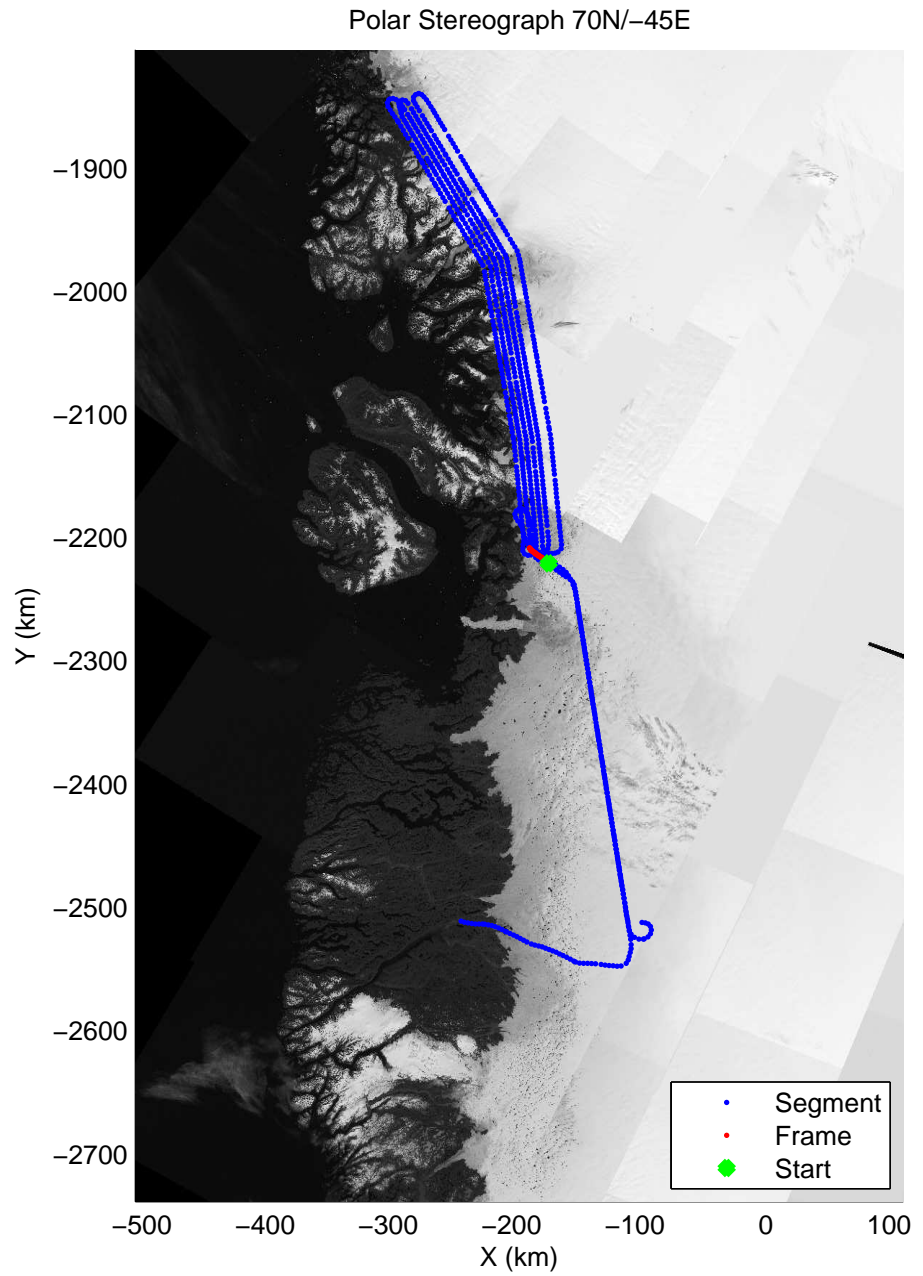

accum 2011_Greenland_P3: "Umanaq 01" 20110407_01_022: 11:23:44.9 to 11:26:18.0 GPS

accum 2011_Greenland_P3: "Umanaq 01" 20110407_01_023: 11:26:18.1 to 11:29:11.2 GPS

accum 2011_Greenland_P3: "Umanaq 01" 20110407_01_024: 11:29:11.4 to 11:31:50.6 GPS