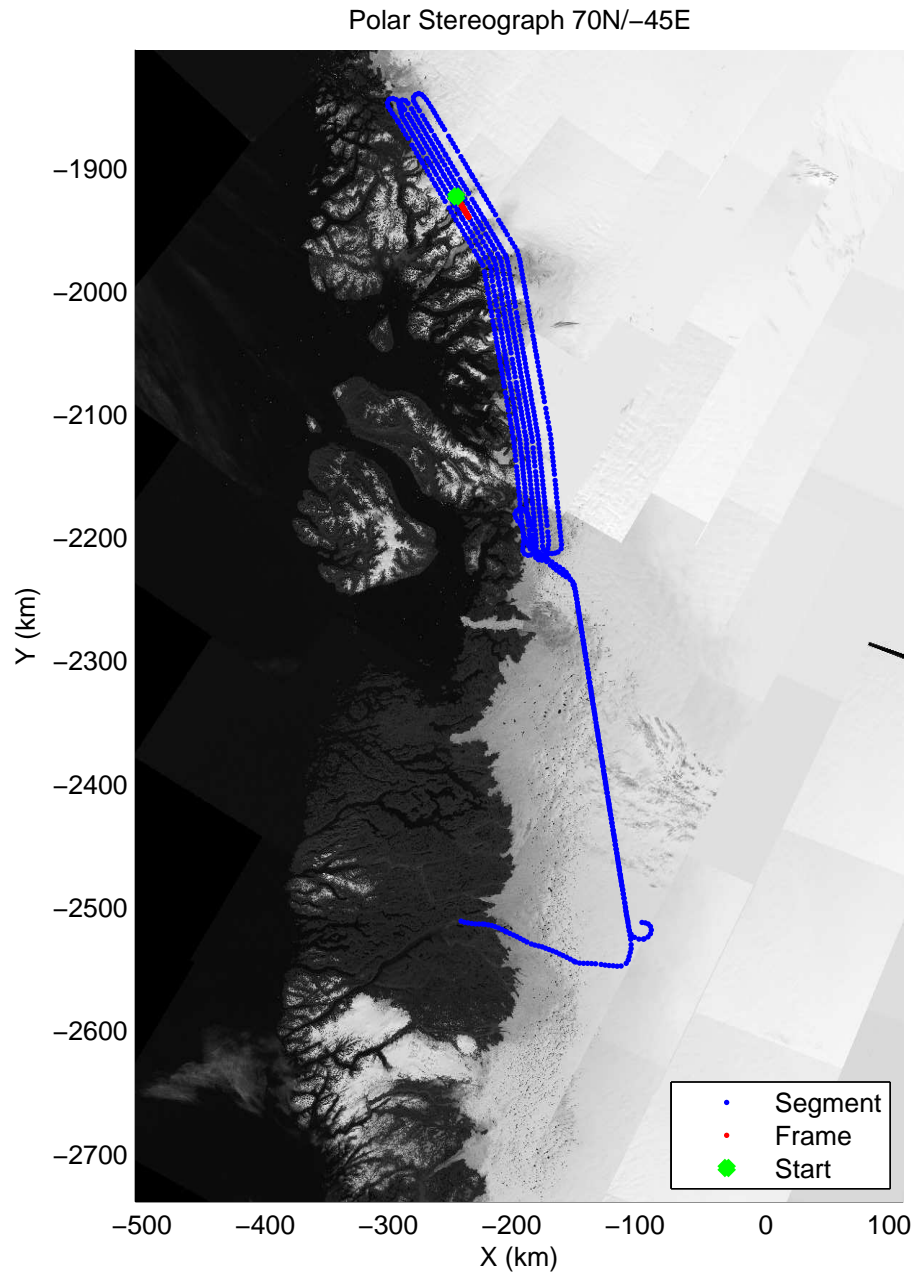

accum 2011_Greenland_P3: "Umanaq 01" 20110407_01_052: 12:38:21.4 to 12:40:49.1 GPS

accum 2011_Greenland_P3: "Umanaq 01" 20110407_01_053: 12:40:49.3 to 12:43:18.9 GPS

accum 2011_Greenland_P3: "Umanaq 01" 20110407_01_054: 12:43:19.1 to 12:45:37.3 GPS