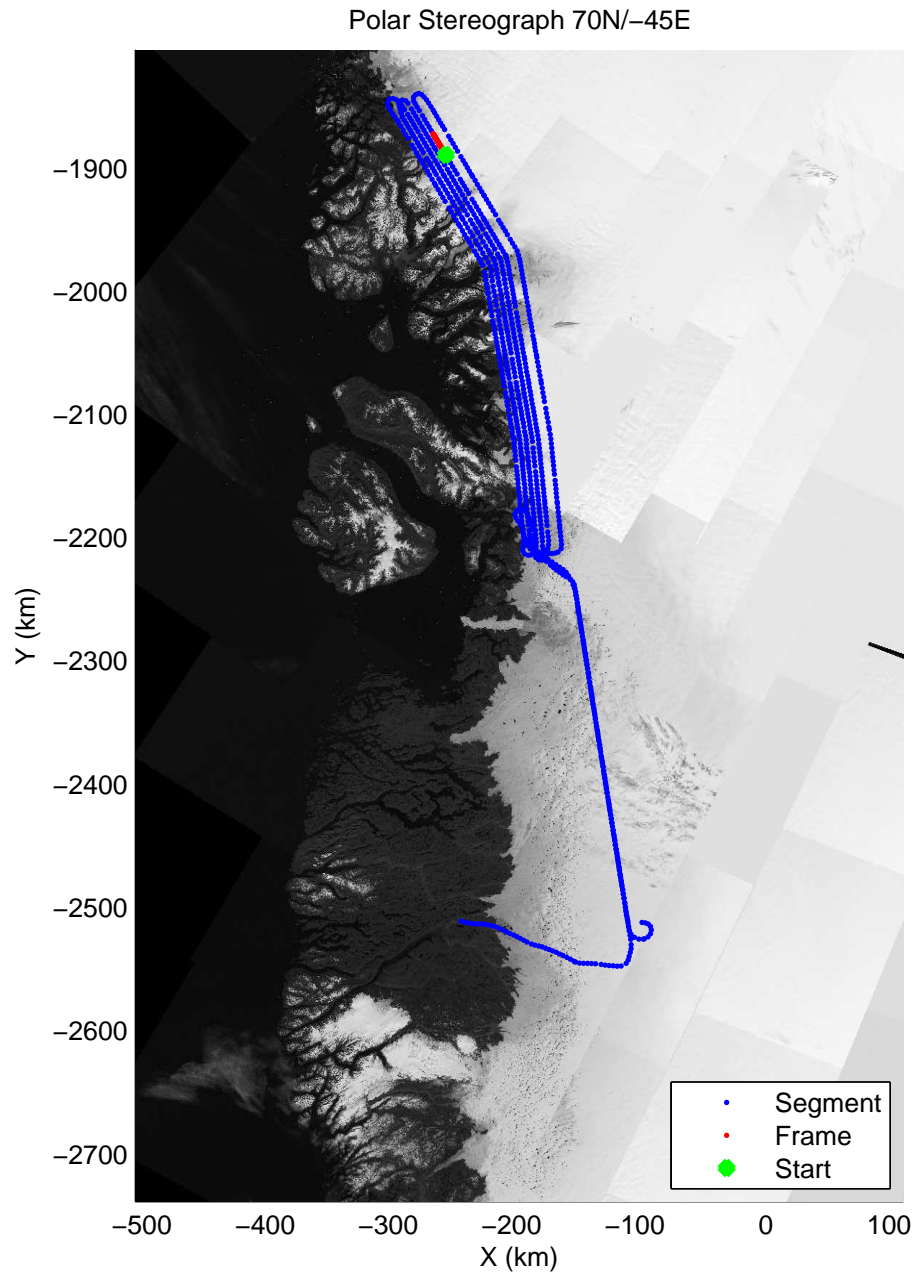

accum 2011_Greenland_P3: "Umanaq 01" 20110407_01_085: 13:57:56.1 to 14:00:16.4 GPS

accum 2011_Greenland_P3: "Umanaq 01" 20110407_01_086: 14:00:16.5 to 14:02:43.7 GPS

accum 2011_Greenland_P3: "Umanaq 01" 20110407_01_087: 14:02:43.9 to 14:05:02.4 GPS