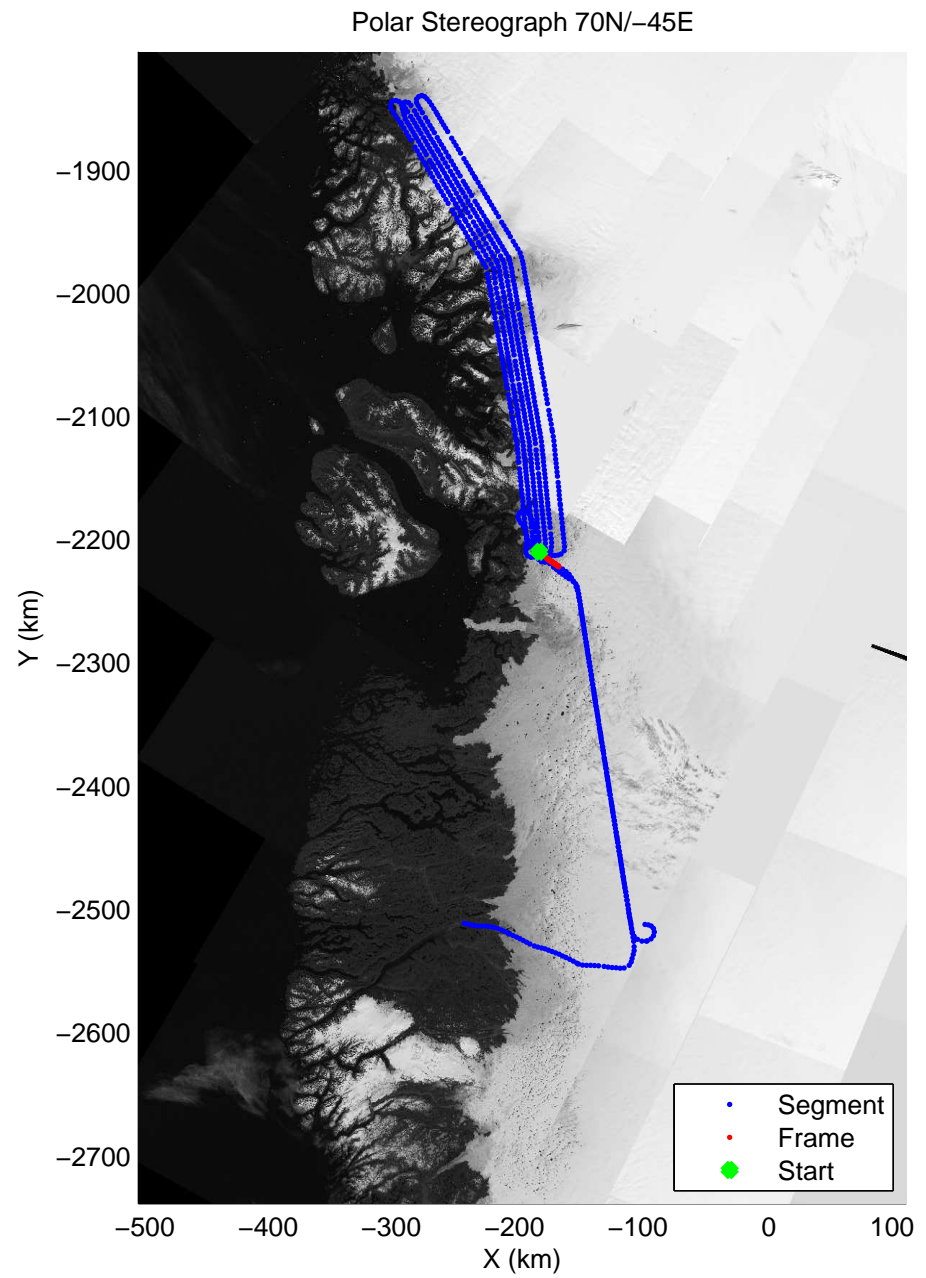

accum 2011_Greenland_P3: "Umanaq 01" 20110407_01_148: 16:30:27.3 to 16:32:53.6 GPS

accum 2011_Greenland_P3: "Umanaq 01" 20110407_01_149: 16:32:53.9 to 16:35:21.0 GPS

accum 2011_Greenland_P3: "Umanaq 01" 20110407_01_150: 16:35:21.1 to 16:38:04.6 GPS