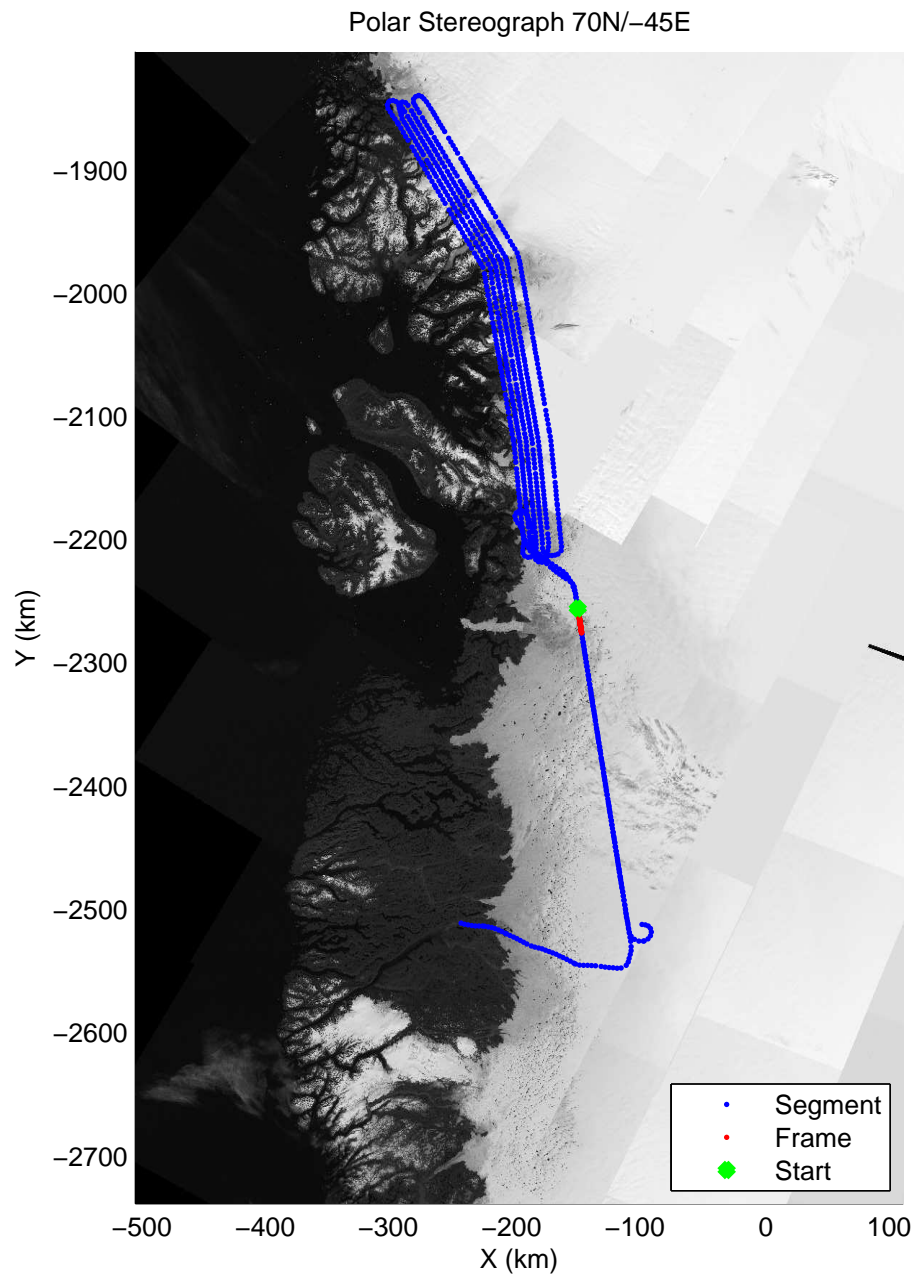

accum 2011_Greenland_P3: "Umanaq 01" 20110407_01_151: 16:38:04.7 to 16:40:34.4 GPS

accum 2011_Greenland_P3: "Umanaq 01" 20110407_01_152: 16:40:34.6 to 16:43:00.9 GPS

accum 2011_Greenland_P3: "Umanaq 01" 20110407_01_153: 16:43:01.1 to 16:45:47.9 GPS