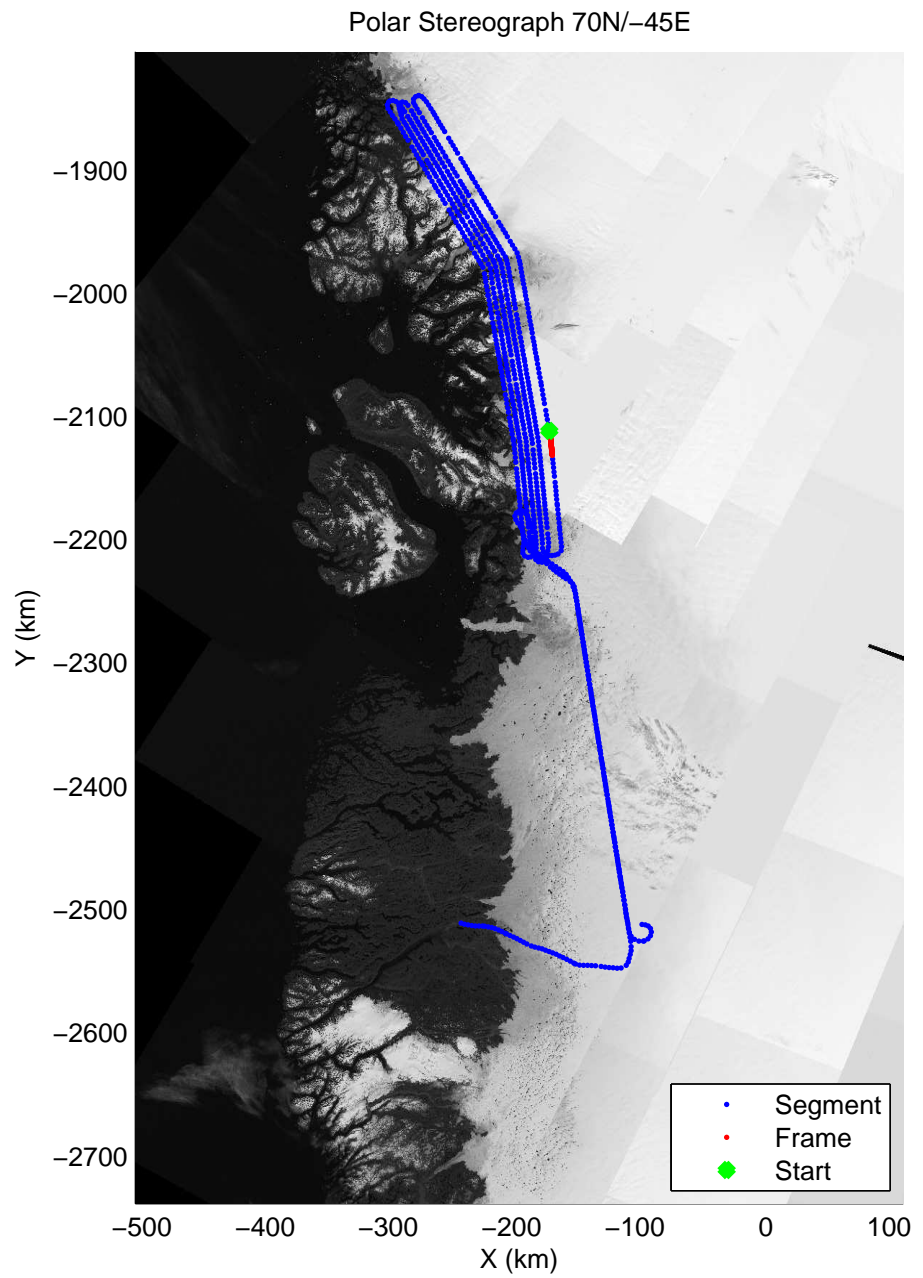

accum 2011_Greenland_P3: "Umanaq 01" 20110407_01_103: 14:41:58.3 to 14:44:10.8 GPS

accum 2011_Greenland_P3: "Umanaq 01" 20110407_01_104: 14:44:10.9 to 14:46:22.1 GPS

accum 2011_Greenland_P3: "Umanaq 01" 20110407_01_105: 14:46:22.3 to 14:48:31.9 GPS