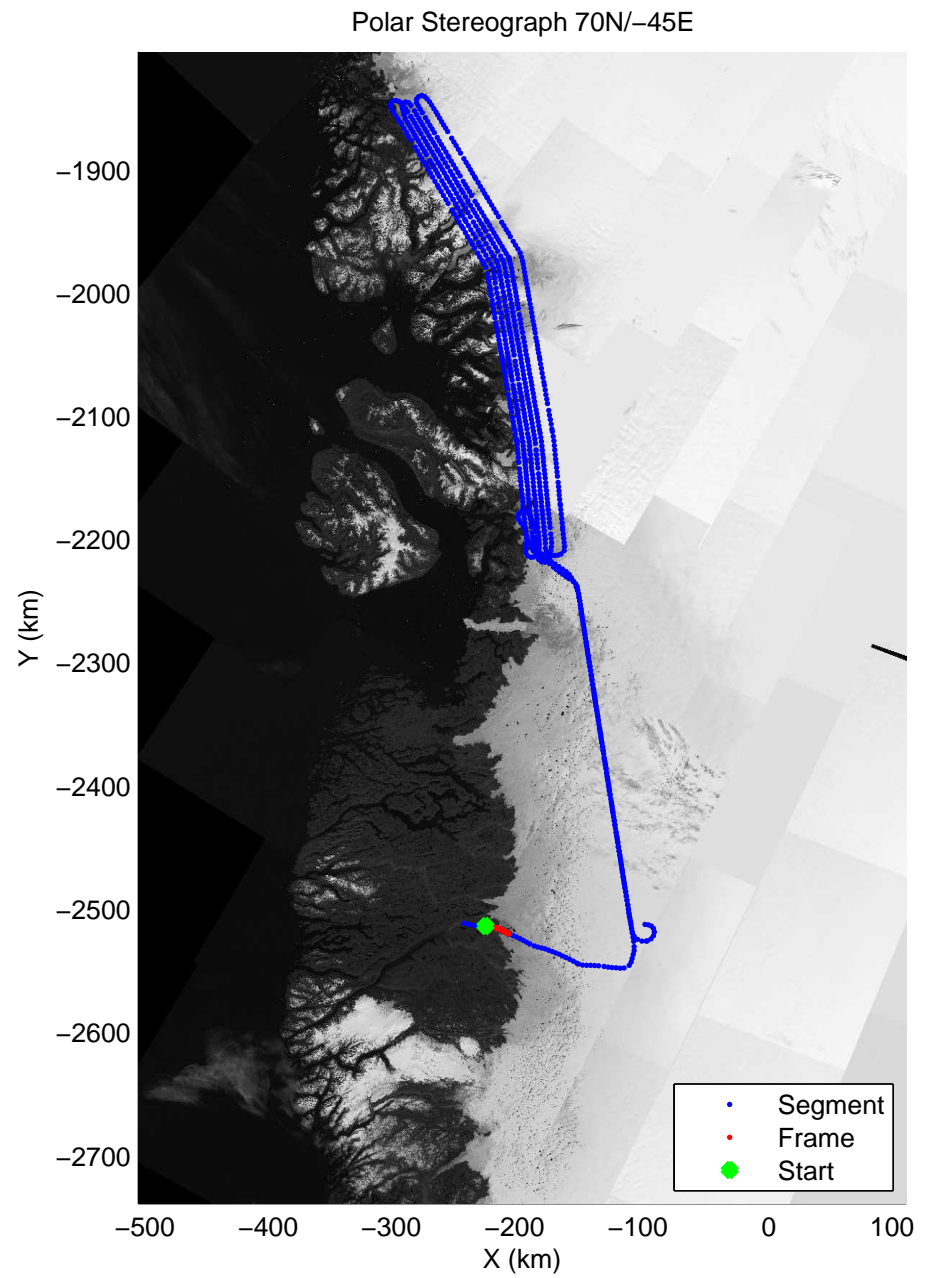

accum 2011_Greenland_P3: "Umanaq 01" 20110407_01_001: 10:28:44.1 to 10:31:33.2 GPS

accum 2011_Greenland_P3: "Umanaq 01" 20110407_01_002: 10:31:33.5 to 10:34:21.5 GPS

accum 2011_Greenland_P3: "Umanaq 01" 20110407_01_003: 10:34:21.7 to 10:37:06.3 GPS