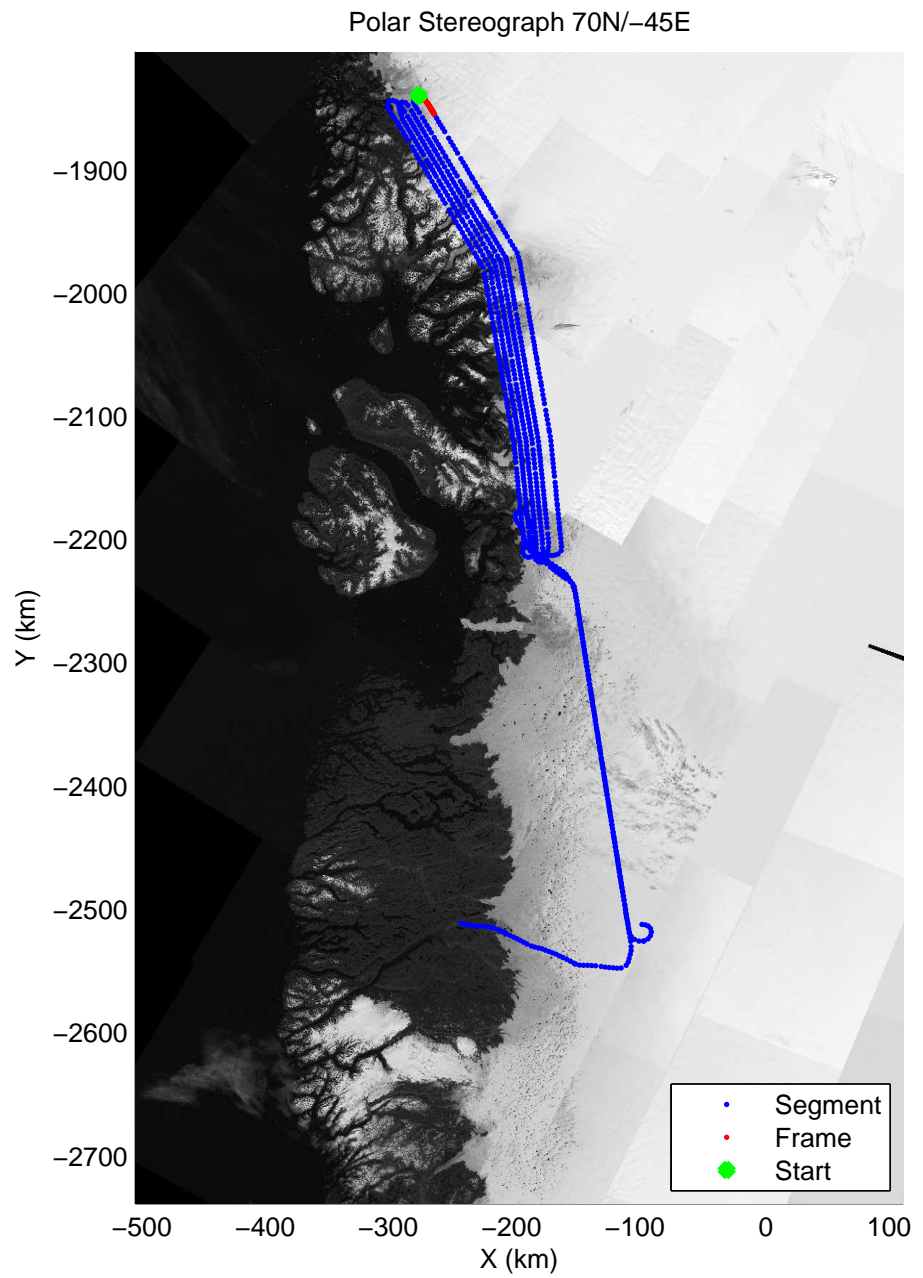

accum 2011_Greenland_P3: "Umanaq 01" 20110407_01_088: 14:05:02.6 to 14:07:23.6 GPS

accum 2011_Greenland_P3: "Umanaq 01" 20110407_01_089: 14:07:23.8 to 14:09:43.7 GPS

accum 2011_Greenland_P3: "Umanaq 01" 20110407_01_090: 14:09:43.9 to 14:12:28.6 GPS