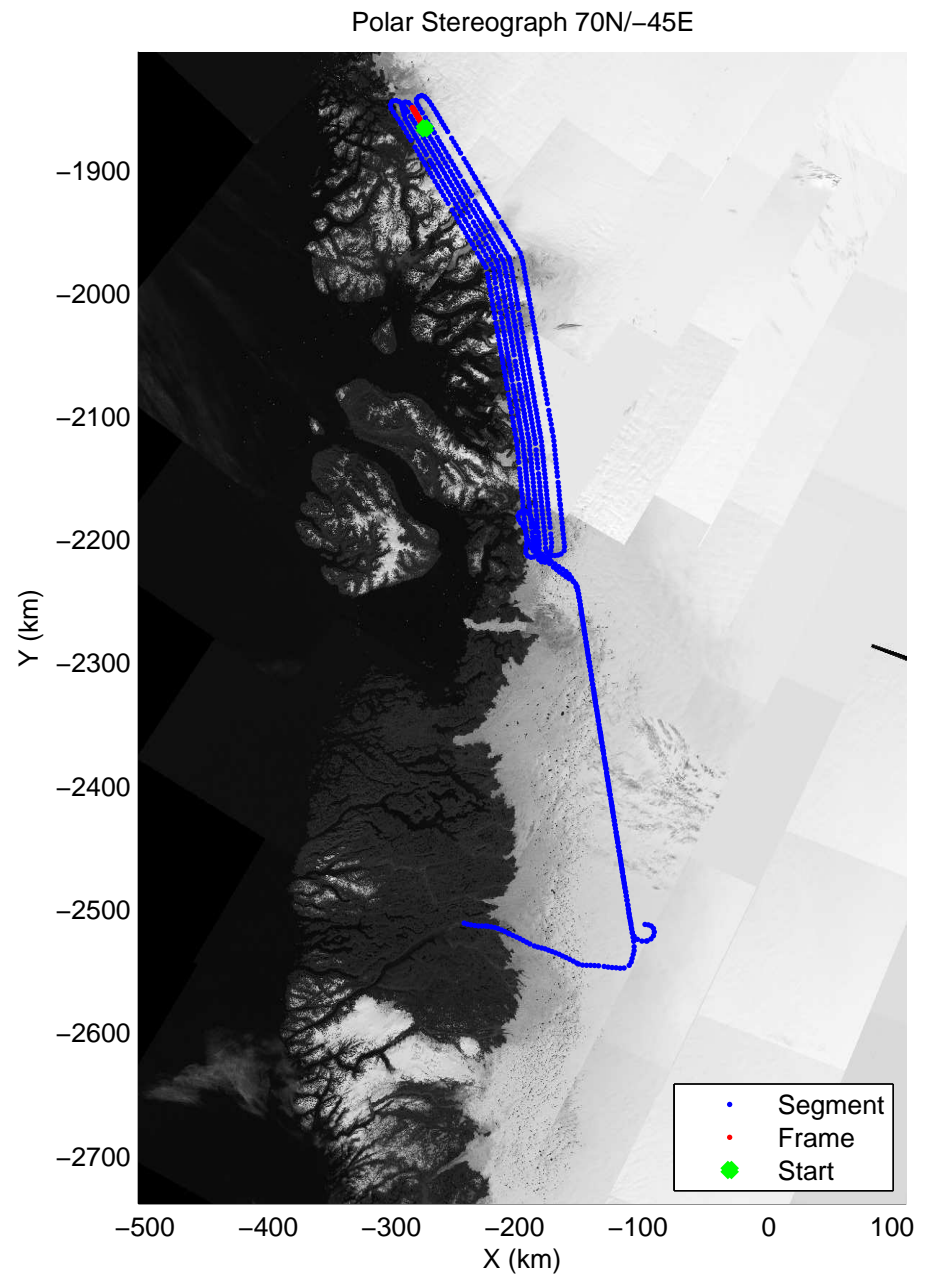

accum 2011_Greenland_P3: "Umanaq 01" 20110407_01_127: 15:38:55.7 to 15:41:17.6 GPS

accum 2011_Greenland_P3: "Umanaq 01" 20110407_01_128: 15:41:17.7 to 15:43:30.5 GPS

accum 2011_Greenland_P3: "Umanaq 01" 20110407_01_129: 15:43:30.6 to 15:46:02.6 GPS