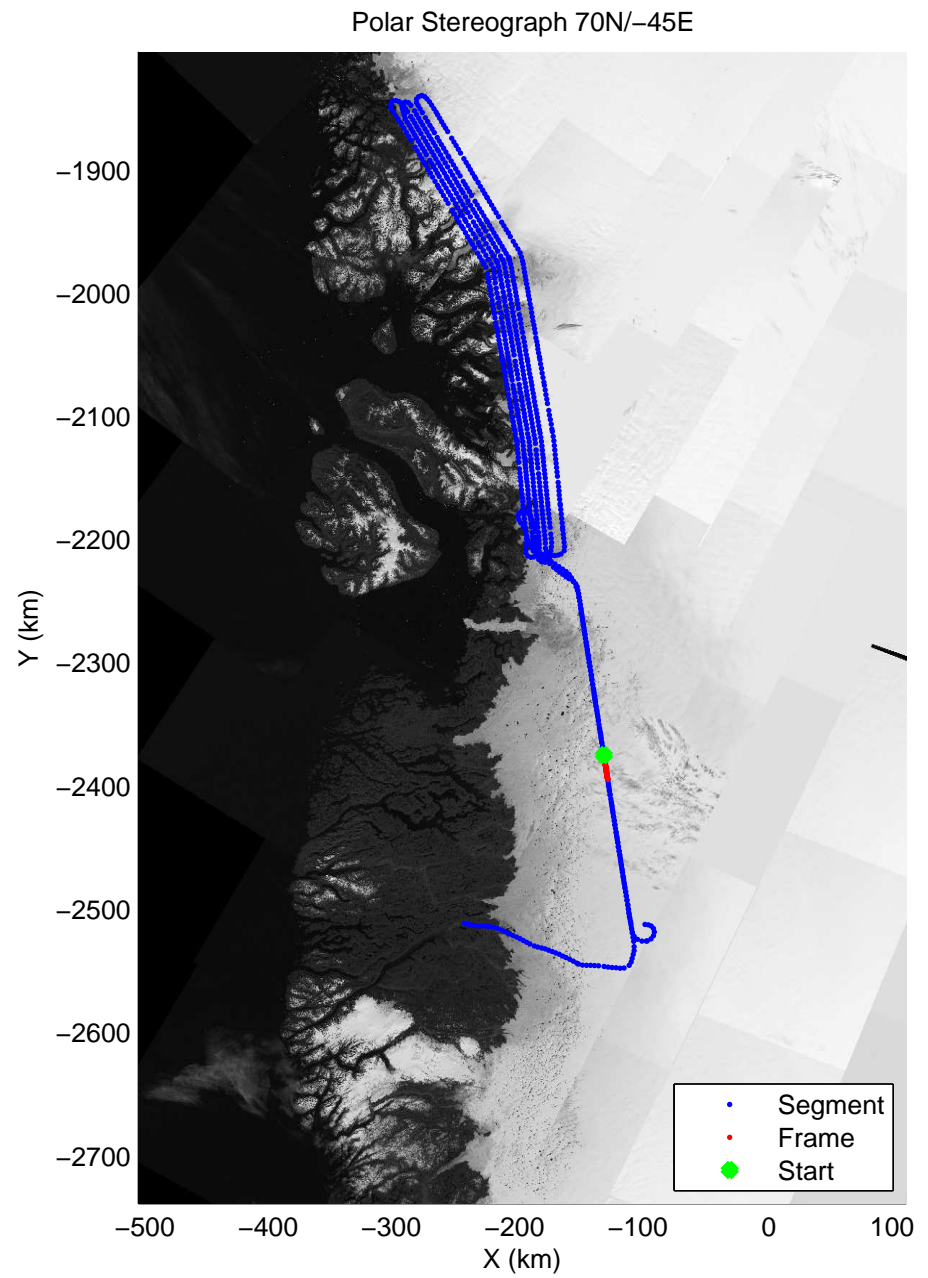

accum 2011_Greenland_P3: "Umanaq 01" 20110407_01_157: 16:53:28.4 to 16:55:43.0 GPS

accum 2011_Greenland_P3: "Umanaq 01" 20110407_01_158: 16:55:43.2 to 16:57:57.6 GPS

accum 2011_Greenland_P3: "Umanaq 01" 20110407_01_159: 16:57:57.8 to 17:00:11.2 GPS