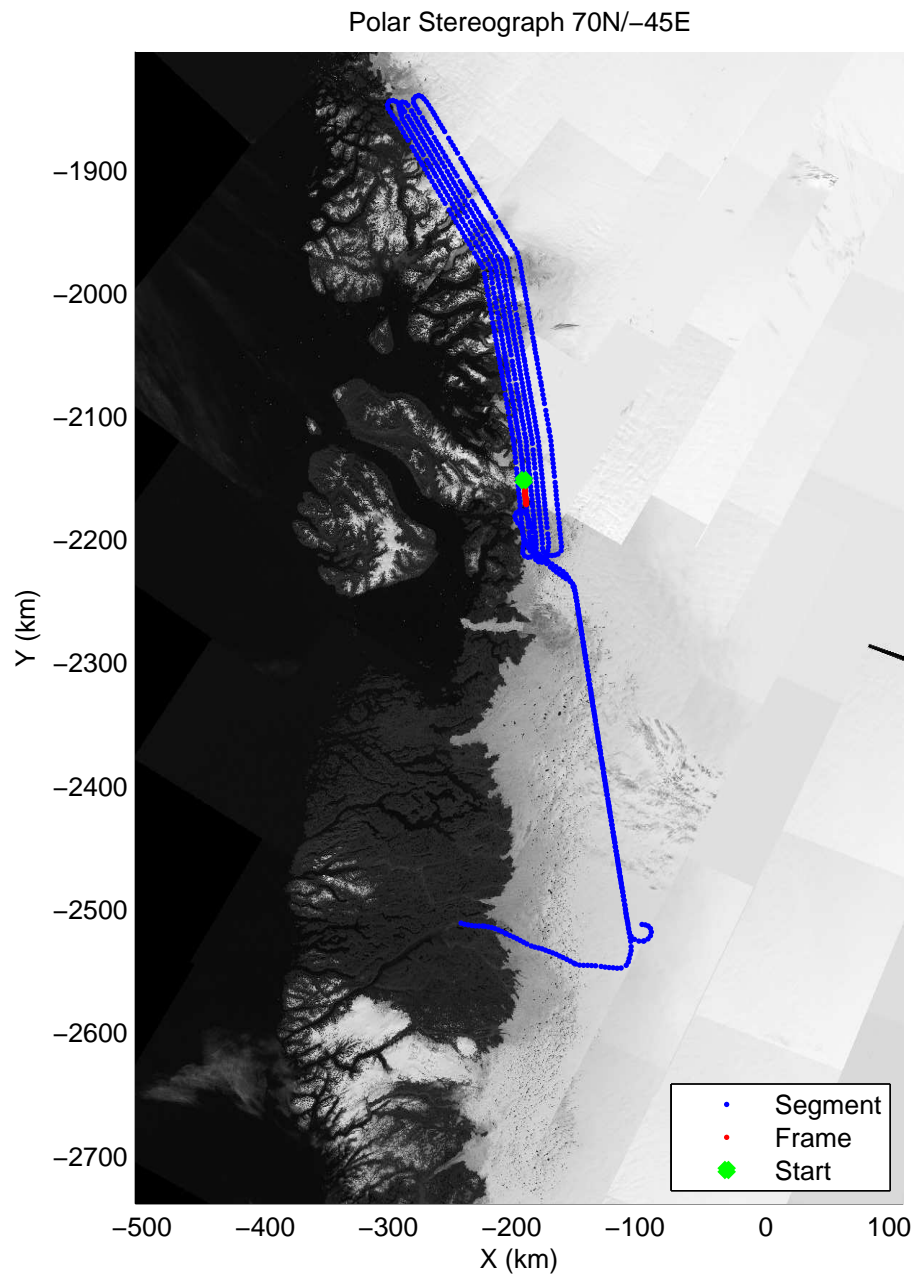

accum 2011_Greenland_P3: "Umanaq 01" 20110407_01_145: 16:22:16.1 to 16:25:06.4 GPS

accum 2011_Greenland_P3: "Umanaq 01" 20110407_01_146: 16:25:06.6 to 16:27:35.7 GPS

accum 2011_Greenland_P3: "Umanaq 01" 20110407_01_147: 16:27:35.9 to 16:30:27.1 GPS