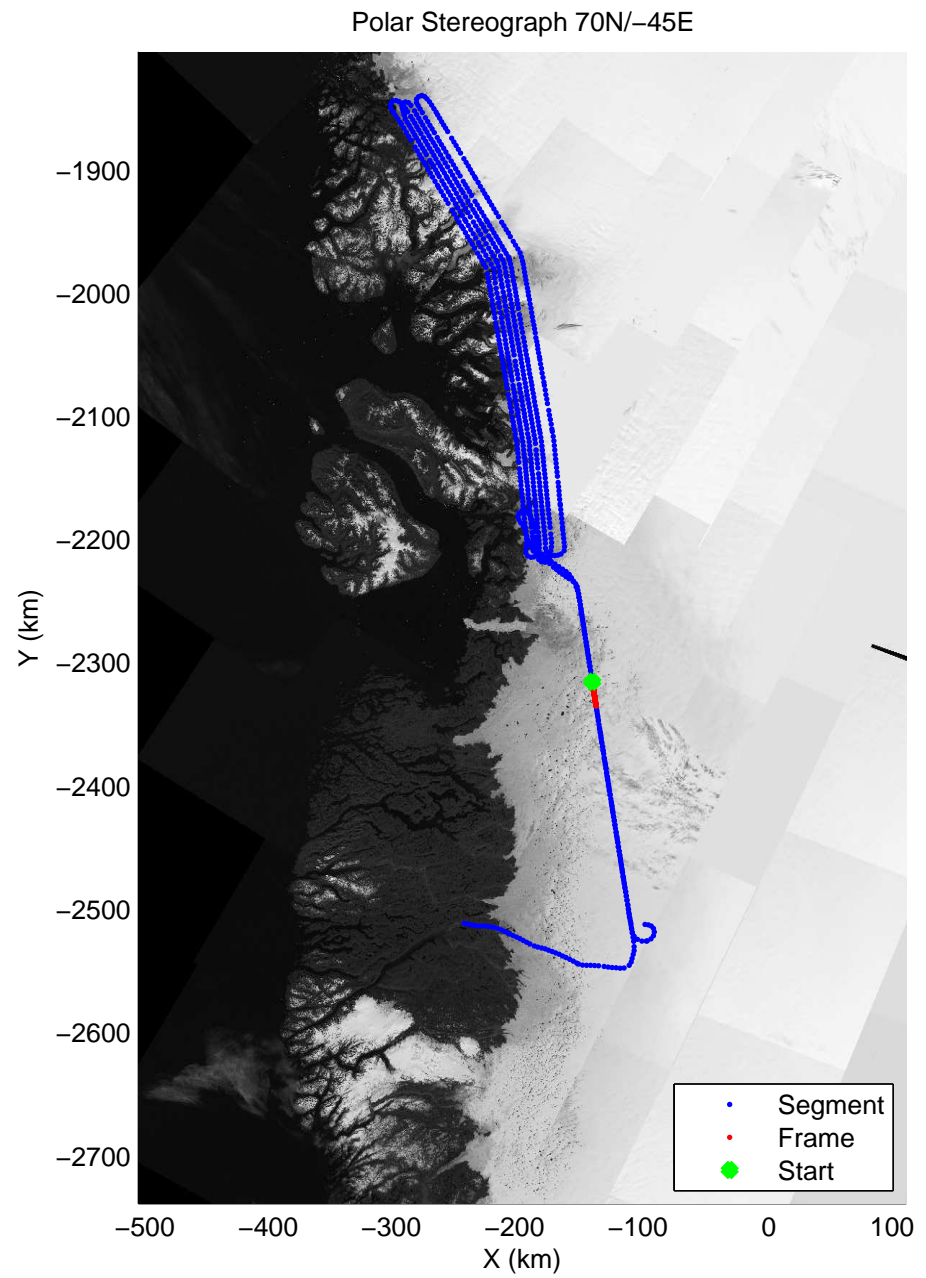

accum 2011_Greenland_P3: "Umanaq 01" 20110407_01_154: 16:45:48.2 to 16:48:17.2 GPS

accum 2011_Greenland_P3: "Umanaq 01" 20110407_01_155: 16:48:17.3 to 16:51:05.8 GPS

accum 2011_Greenland_P3: "Umanaq 01" 20110407_01_156: 16:51:06.0 to 16:53:28.2 GPS