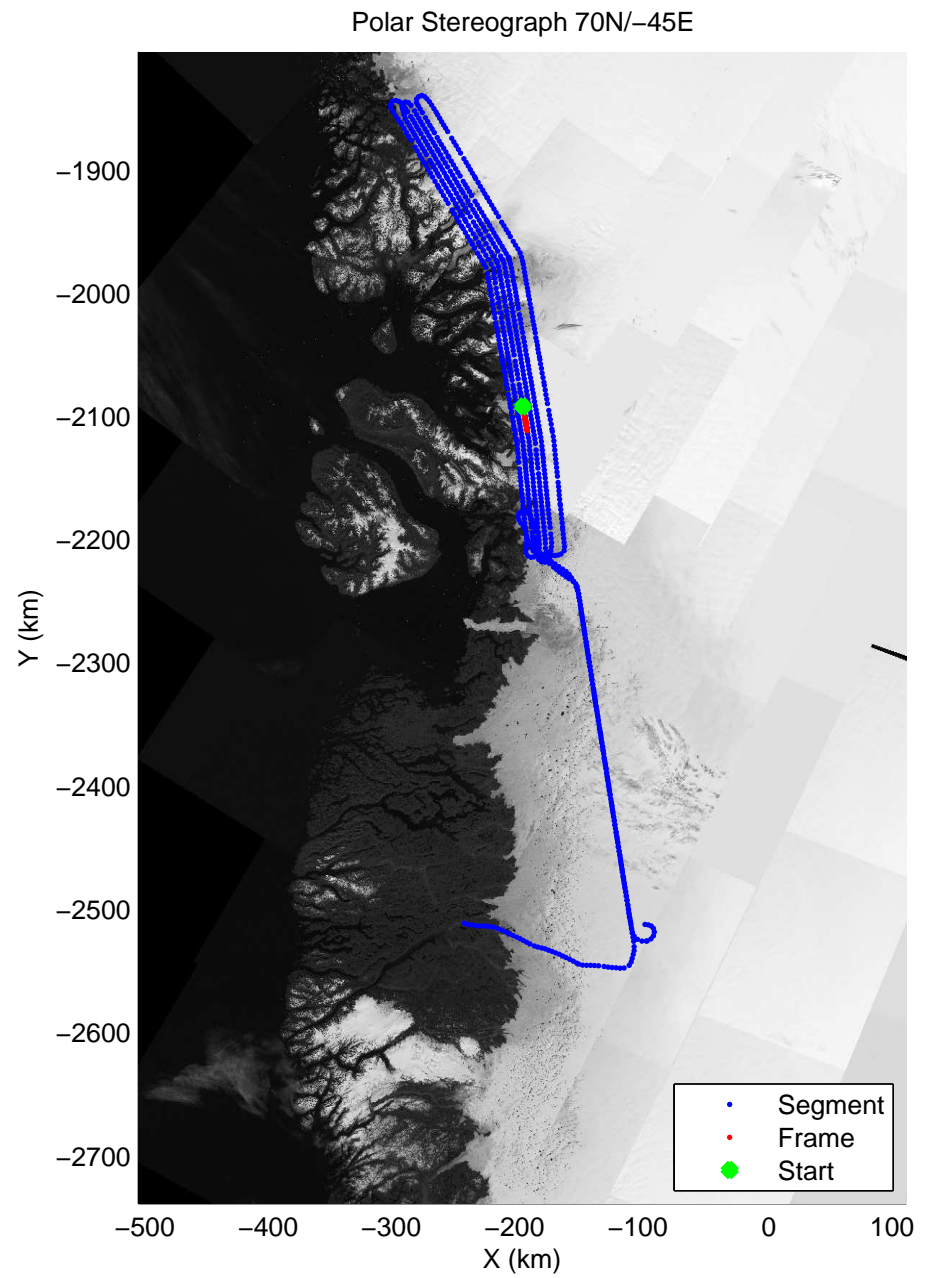

accum 2011_Greenland_P3: "Umanaq 01" 20110407_01_061: 12:58:48.8 to 13:01:14.4 GPS

accum 2011_Greenland_P3: "Umanaq 01" 20110407_01_062: 13:01:14.5 to 13:03:34.3 GPS

accum 2011_Greenland_P3: "Umanaq 01" 20110407_01_063: 13:03:34.4 to 13:05:58.2 GPS