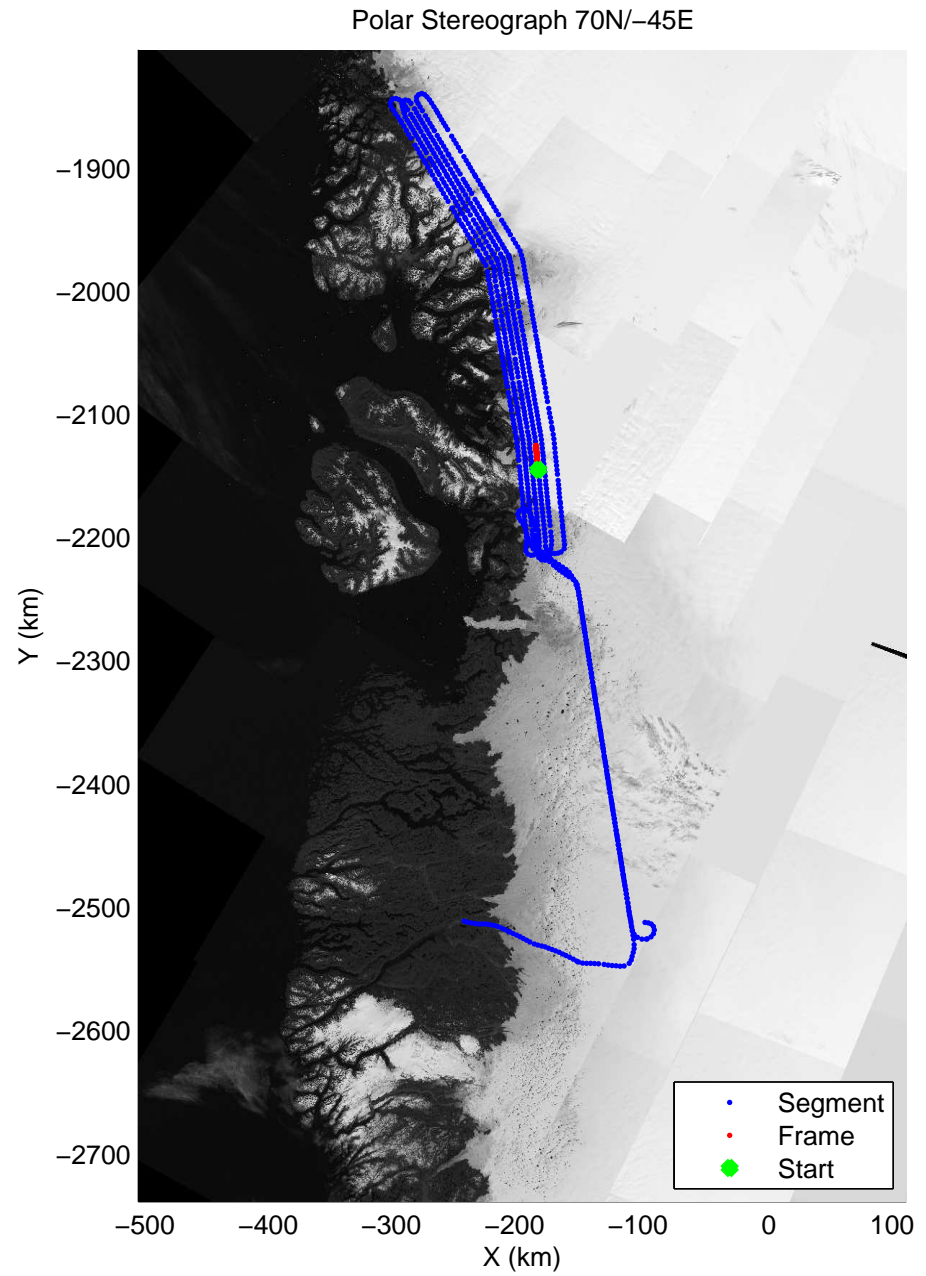

accum 2011_Greenland_P3: "Umanaq 01" 20110407_01_112: 15:03:17.4 to 15:05:45.7 GPS

accum 2011_Greenland_P3: "Umanaq 01" 20110407_01_113: 15:05:46.0 to 15:08:14.3 GPS

accum 2011_Greenland_P3: "Umanaq 01" 20110407_01_114: 15:08:14.5 to 15:10:40.1 GPS