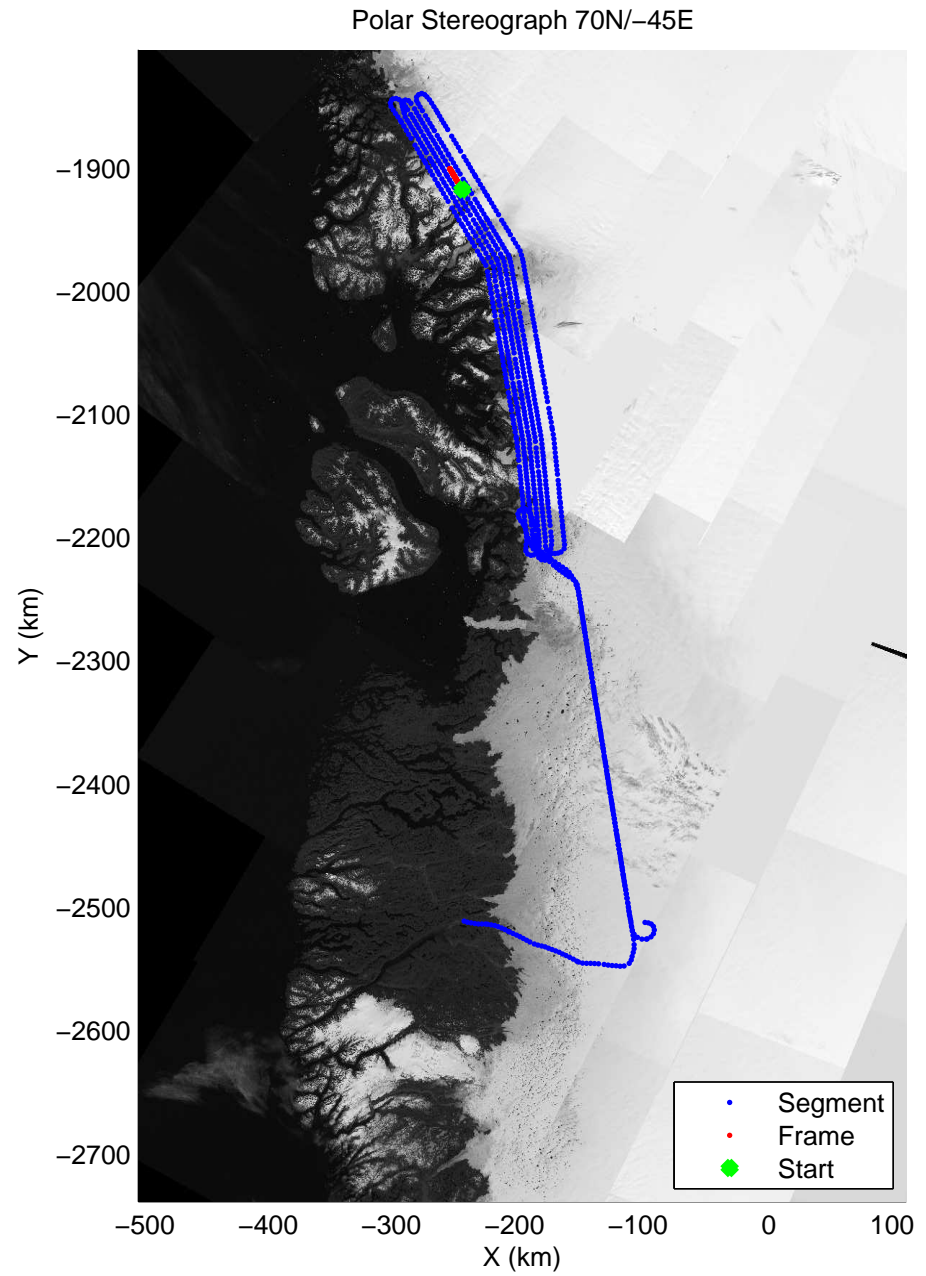

accum 2011_Greenland_P3: "Umanaq 01" 20110407_01_124: 15:32:06.2 to 15:34:26.5 GPS

accum 2011_Greenland_P3: "Umanaq 01" 20110407_01_125: 15:34:26.6 to 15:36:49.2 GPS

accum 2011_Greenland_P3: "Umanaq 01" 20110407_01_126: 15:36:49.4 to 15:38:55.5 GPS