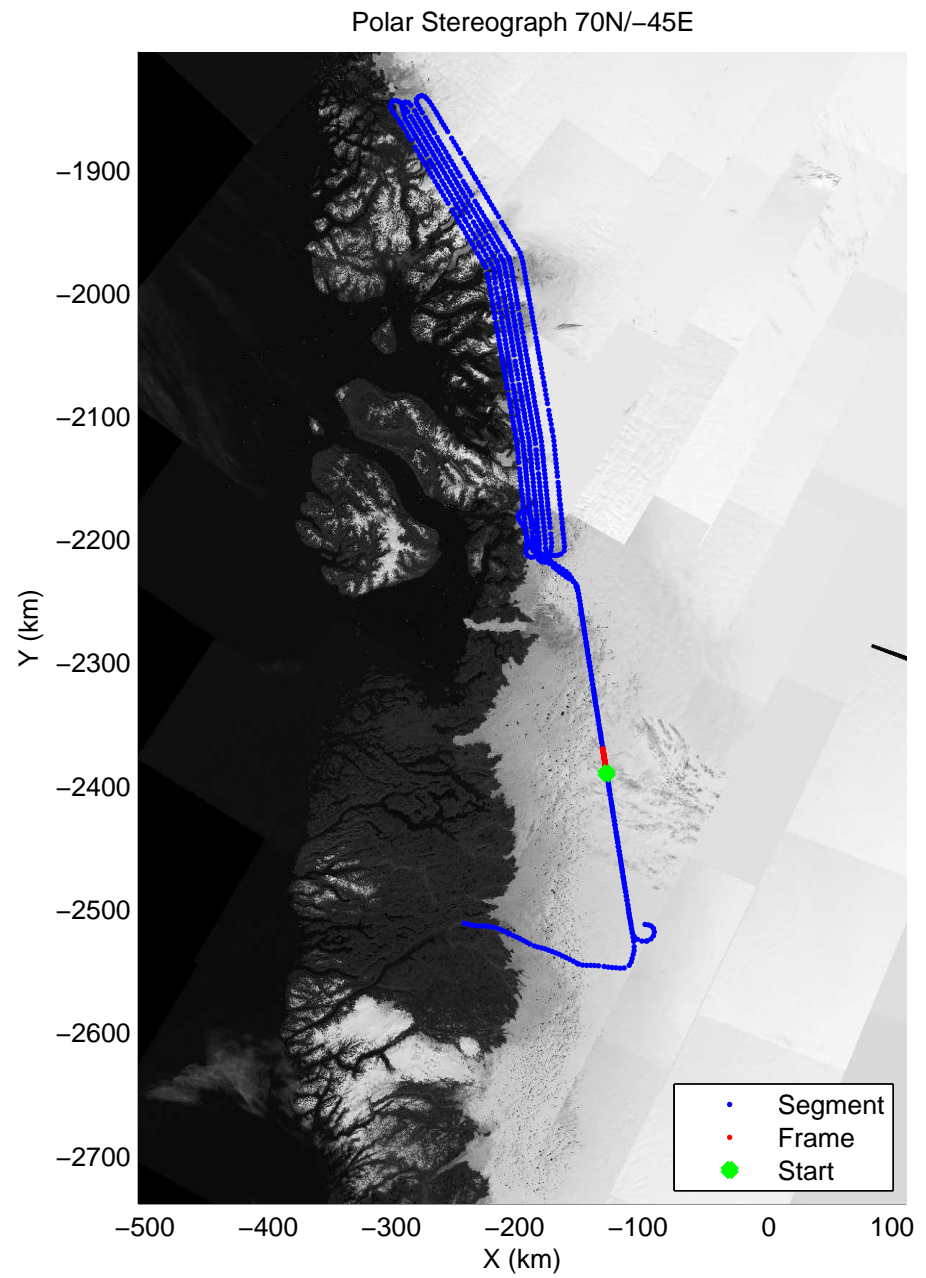

accum 2011_Greenland_P3: "Umanaq 01" 20110407_01_013: 11:00:17.8 to 11:03:02.6 GPS

accum 2011_Greenland_P3: "Umanaq 01" 20110407_01_014: 11:03:02.7 to 11:05:38.8 GPS

accum 2011_Greenland_P3: "Umanaq 01" 20110407_01_015: 11:05:39.0 to 11:08:16.5 GPS