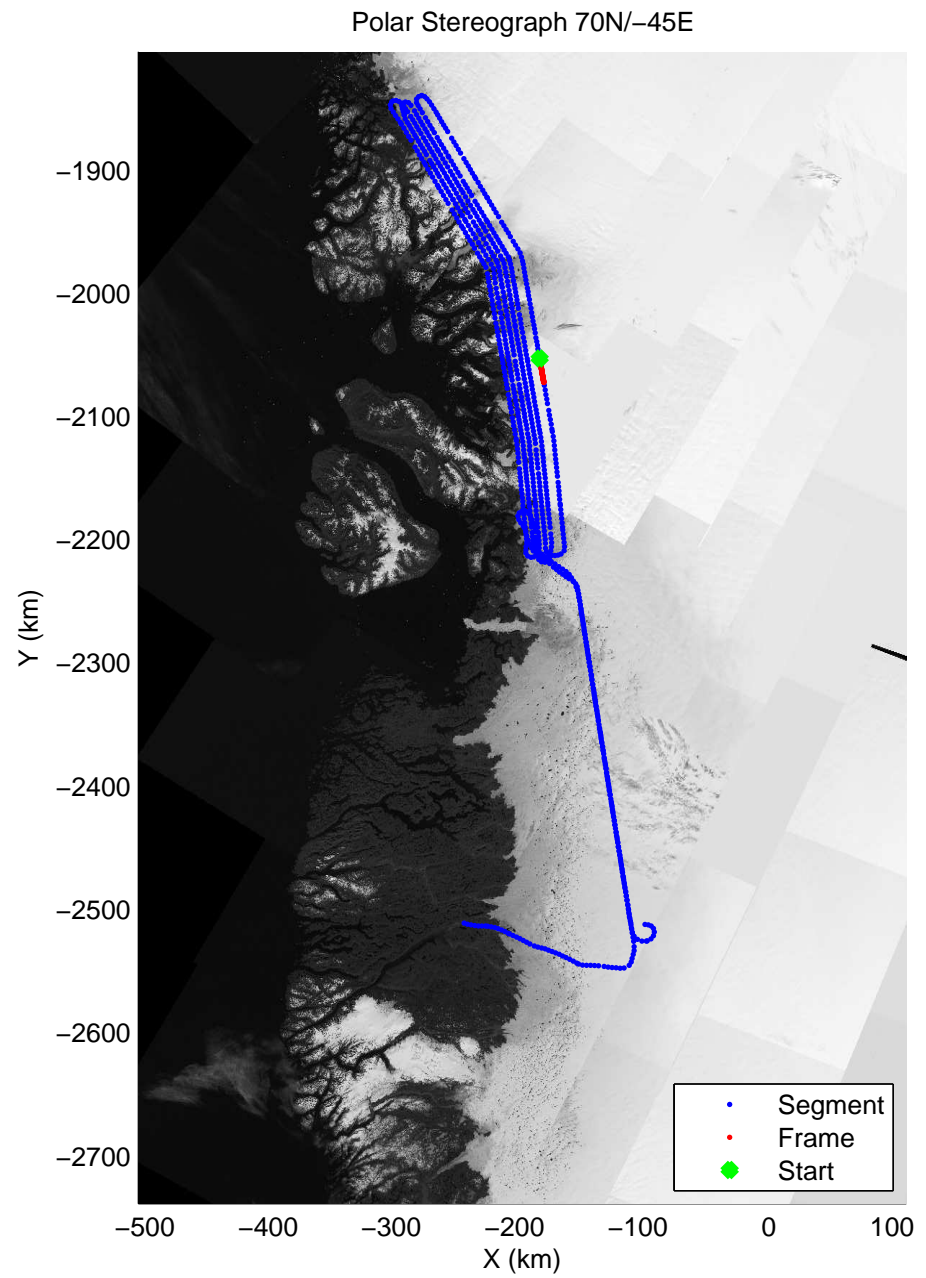

accum 2011_Greenland_P3: "Umanaq 01" 20110407_01_100: 14:34:24.1 to 14:36:53.1 GPS

accum 2011_Greenland_P3: "Umanaq 01" 20110407_01_101: 14:36:53.3 to 14:39:22.6 GPS

accum 2011_Greenland_P3: "Umanaq 01" 20110407_01_102: 14:39:22.7 to 14:41:58.1 GPS