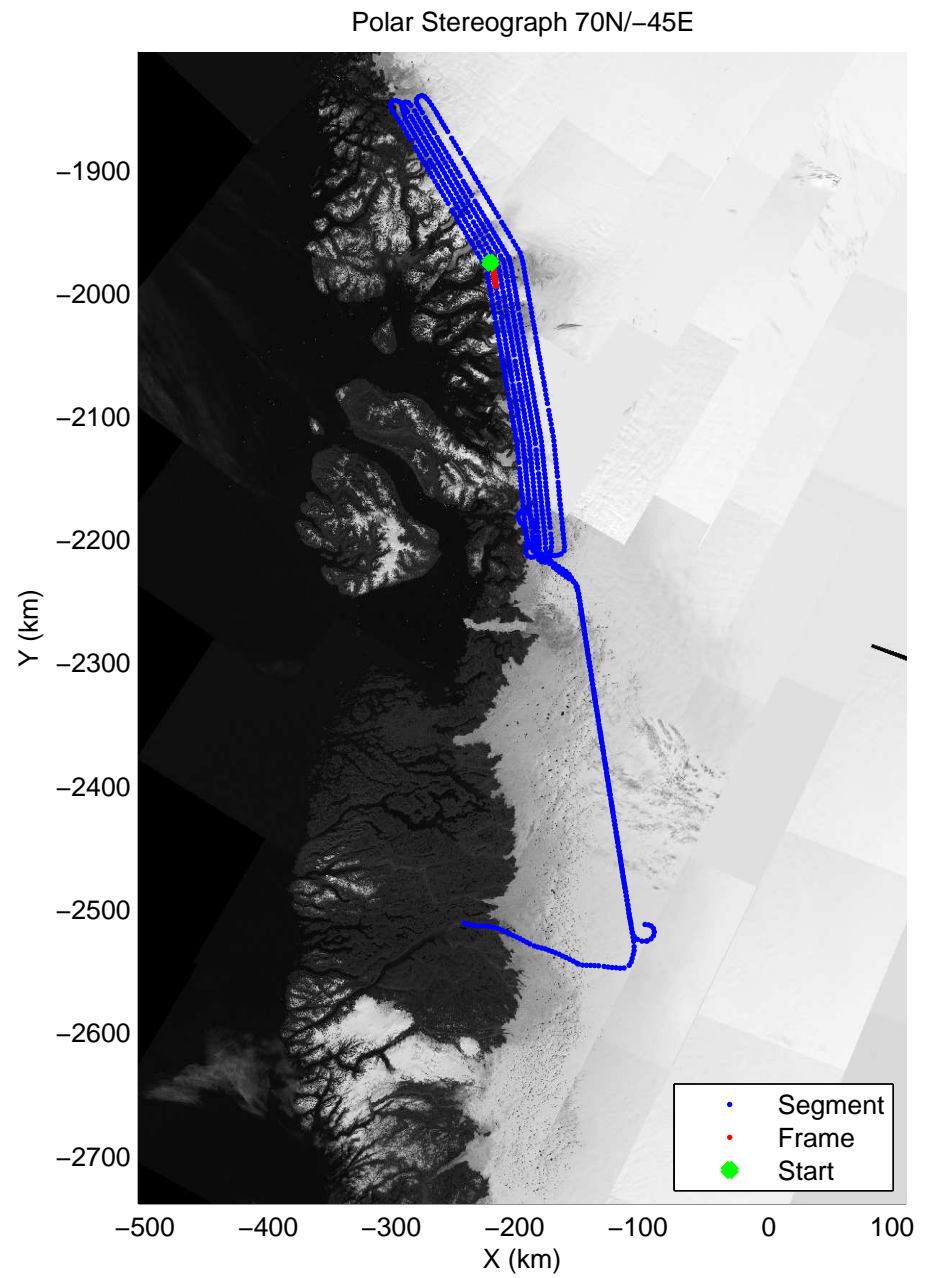

accum 2011_Greenland_P3: "Umanaq 01" 20110407_01_136: 16:02:02.1 to 16:04:14.6 GPS

accum 2011_Greenland_P3: "Umanaq 01" 20110407_01_137: 16:04:14.8 to 16:06:22.9 GPS

accum 2011_Greenland_P3: "Umanaq 01" 20110407_01_138: 16:06:23.2 to 16:08:27.2 GPS