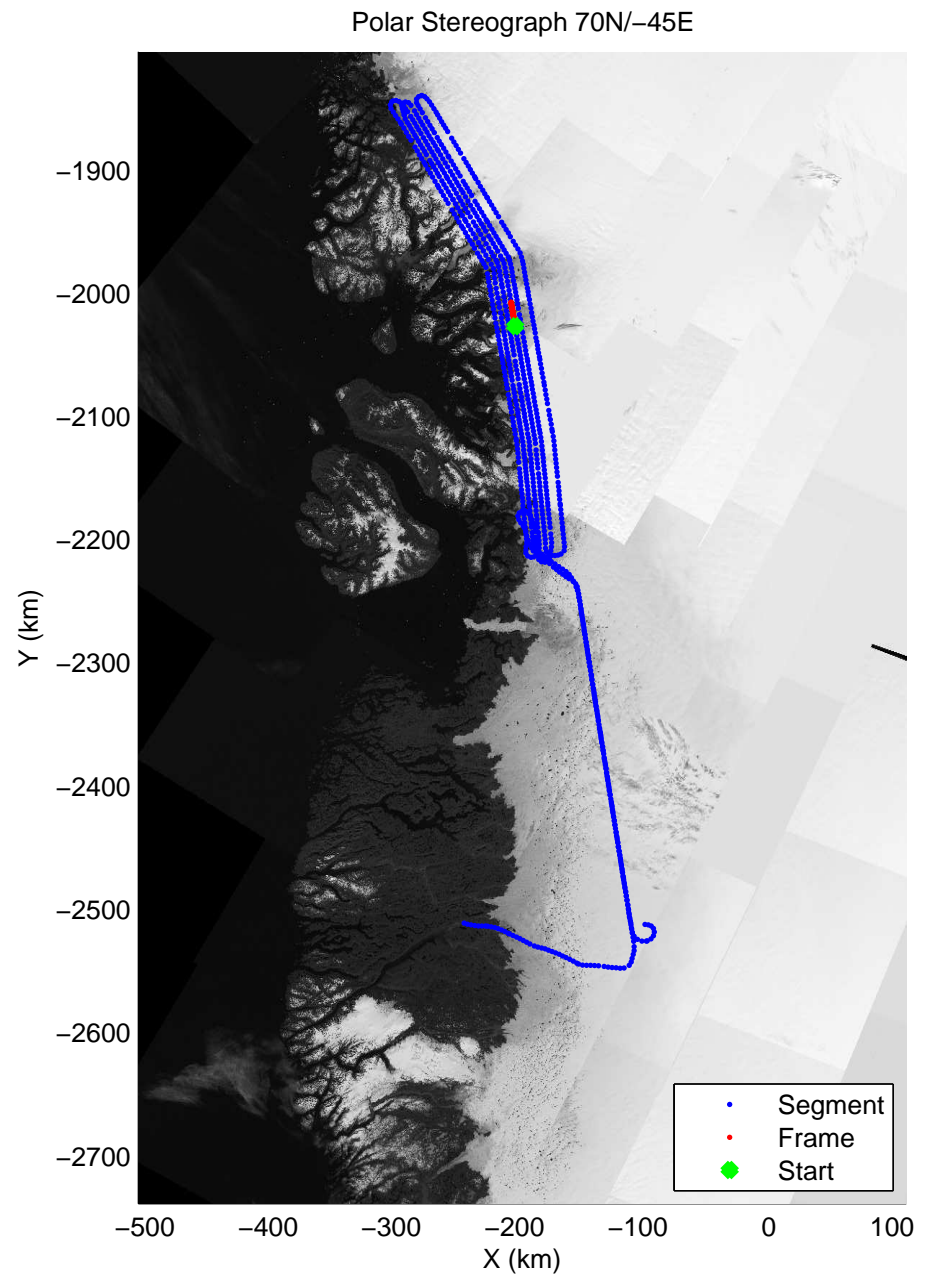

accum 2011_Greenland_P3: "Umanaq 01" 20110407_01_118: 15:17:55.2 to 15:20:19.9 GPS

accum 2011_Greenland_P3: "Umanaq 01" 20110407_01_119: 15:20:20.2 to 15:22:51.4 GPS

accum 2011_Greenland_P3: "Umanaq 01" 20110407_01_120: 15:22:51.5 to 15:25:12.1 GPS