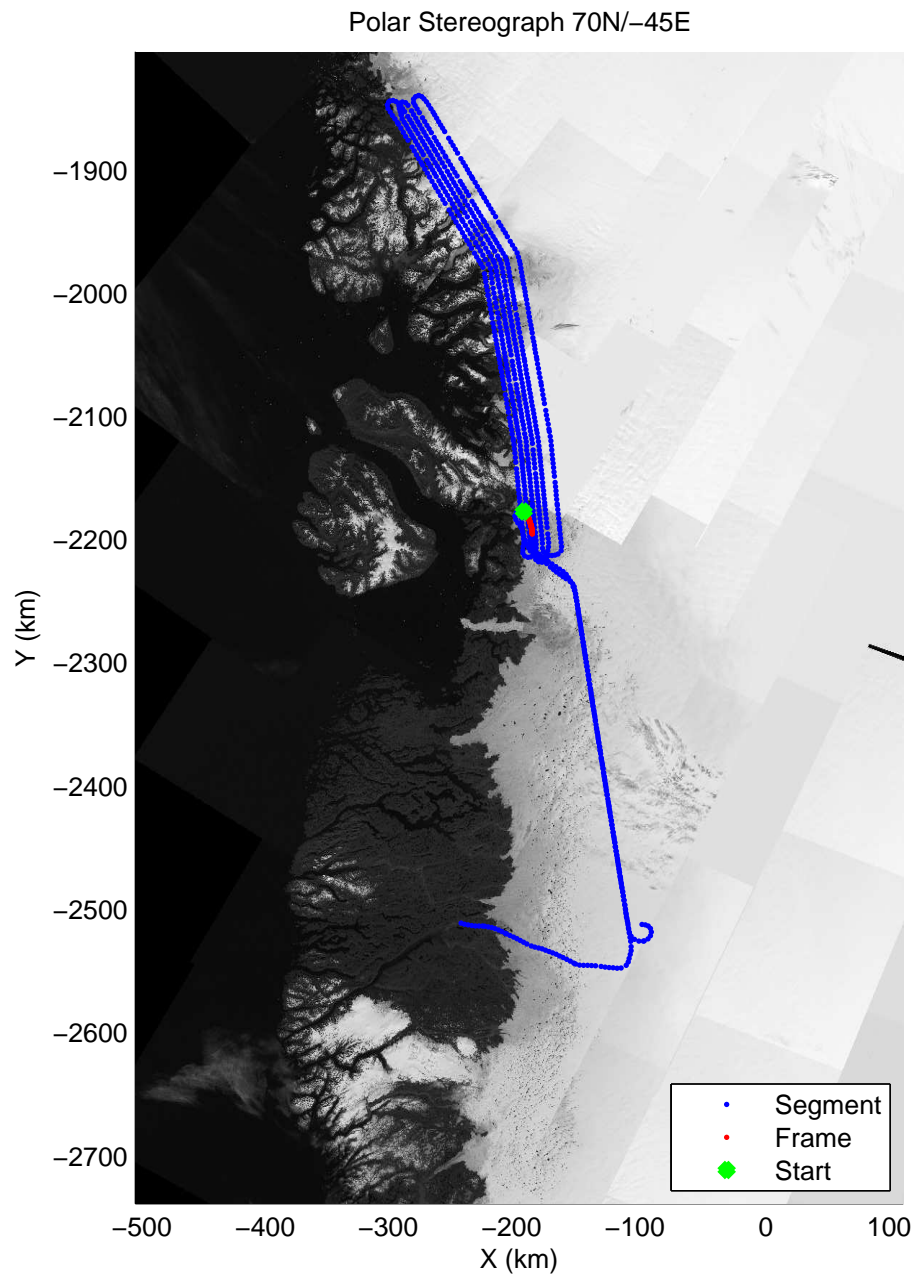

accum 2011_Greenland_P3: "Umanaq 01" 20110407_01_025: 11:31:50.9 to 11:34:18.1 GPS

accum 2011_Greenland_P3: "Umanaq 01" 20110407_01_026: 11:34:18.2 to 11:36:42.6 GPS

accum 2011_Greenland_P3: "Umanaq 01" 20110407_01_027: 11:36:42.8 to 11:39:30.7 GPS