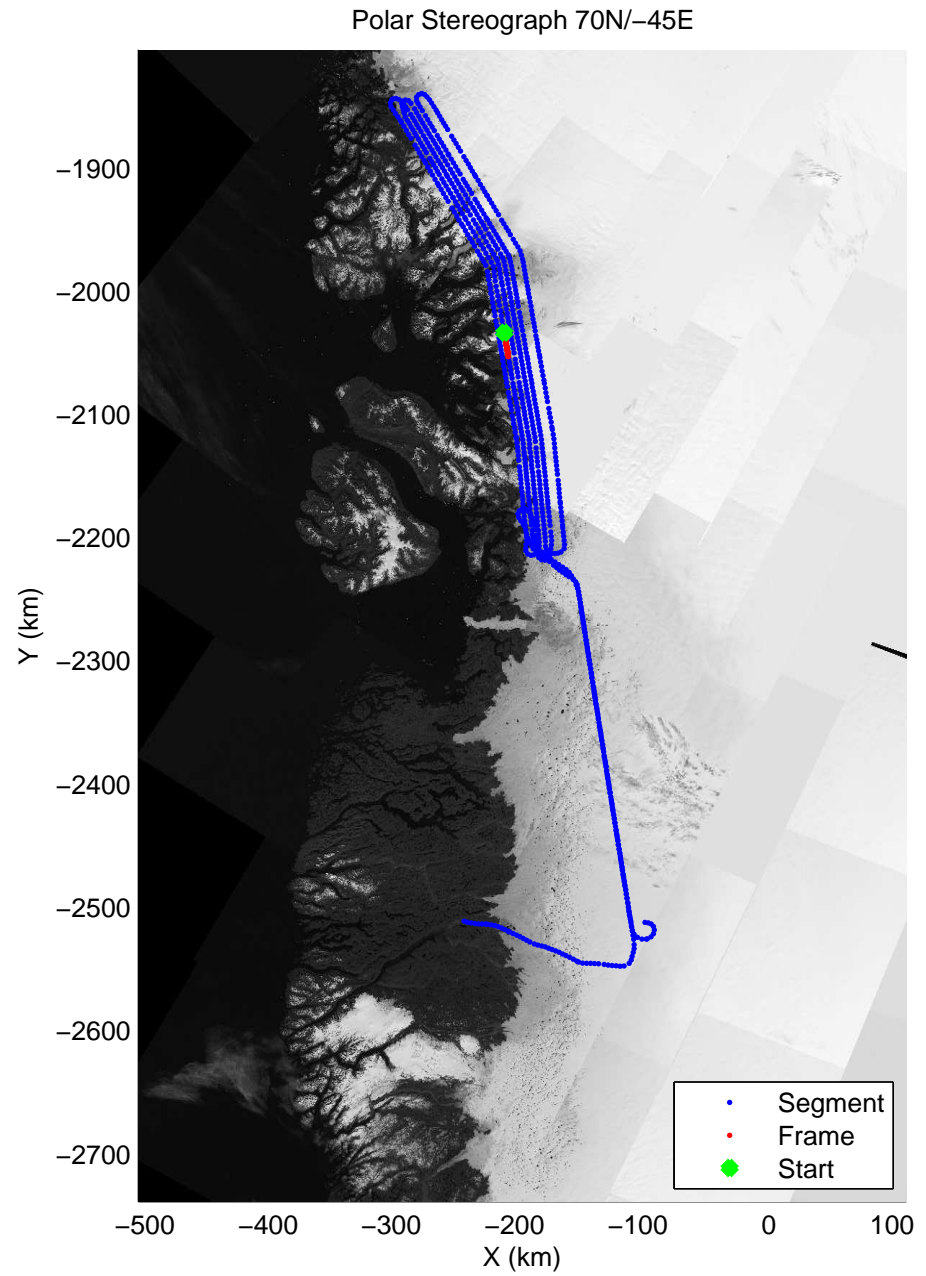

accum 2011_Greenland_P3: "Umanaq 01" 20110407_01_139: 16:08:27.4 to 16:10:33.6 GPS

accum 2011_Greenland_P3: "Umanaq 01" 20110407_01_140: 16:10:33.8 to 16:12:39.6 GPS

accum 2011_Greenland_P3: "Umanaq 01" 20110407_01_141: 16:12:39.8 to 16:14:44.9 GPS