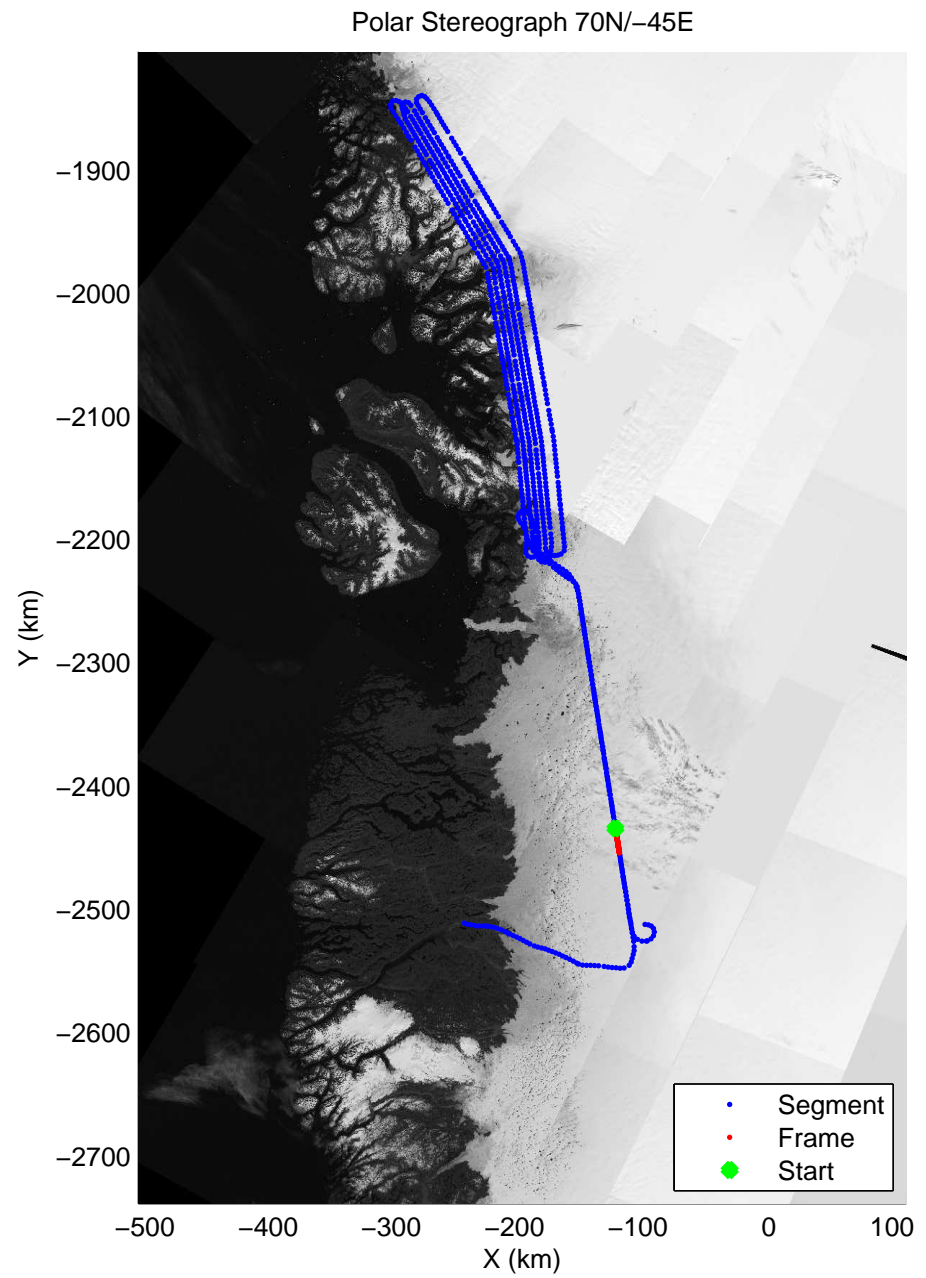

accum 2011_Greenland_P3: "Umanaq 01" 20110407_01_160: 17:00:11.4 to 17:02:24.5 GPS

accum 2011_Greenland_P3: "Umanaq 01" 20110407_01_161: 17:02:24.7 to 17:04:38.6 GPS

accum 2011_Greenland_P3: "Umanaq 01" 20110407_01_162: 17:04:38.9 to 17:06:51.7 GPS