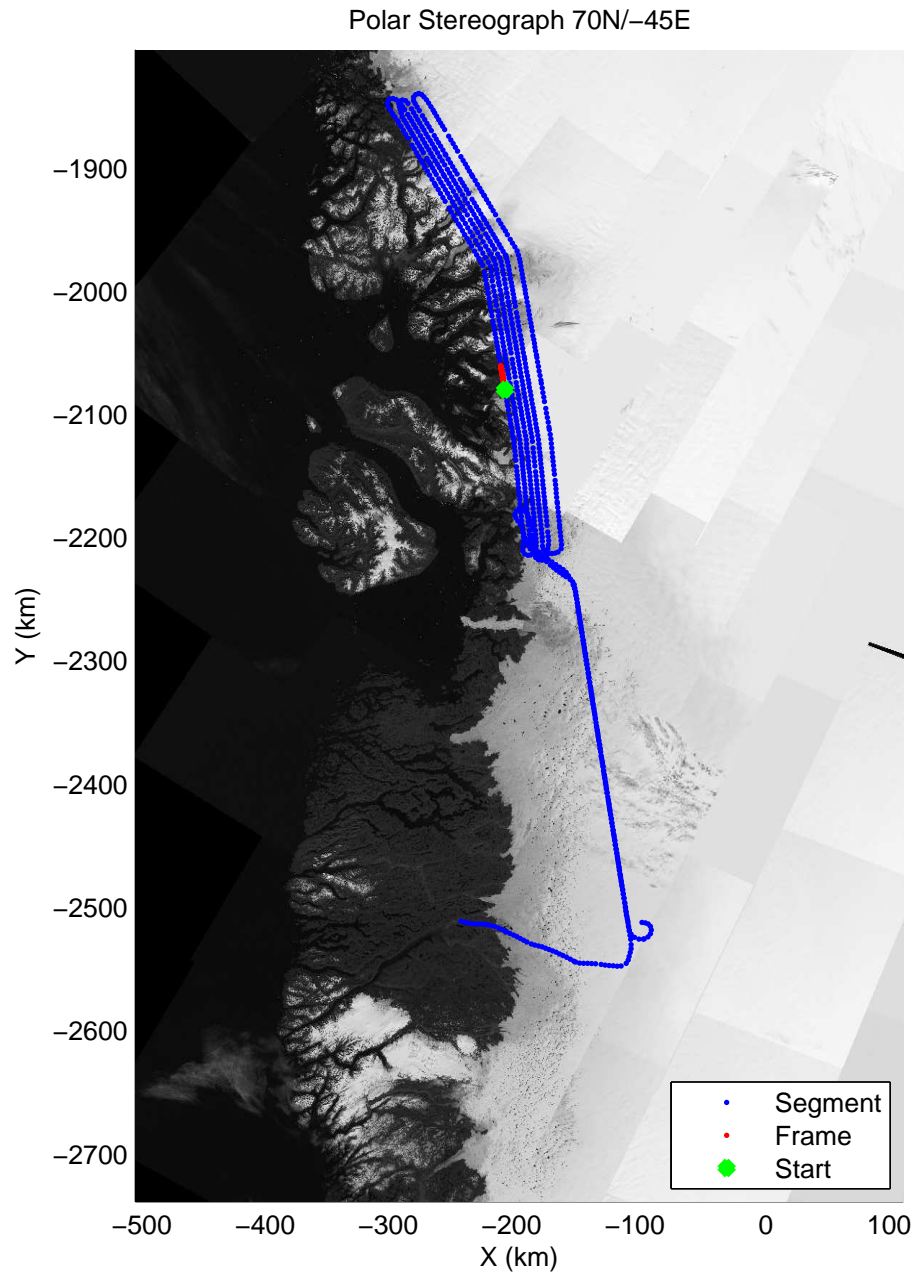

accum 2011_Greenland_P3: "Umanaq 01" 20110407_01_034: 11:55:27.7 to 11:57:47.6 GPS

accum 2011_Greenland_P3: "Umanaq 01" 20110407_01_035: 11:57:47.9 to 12:00:11.1 GPS

accum 2011_Greenland_P3: "Umanaq 01" 20110407_01_036: 12:00:11.3 to 12:02:28.9 GPS