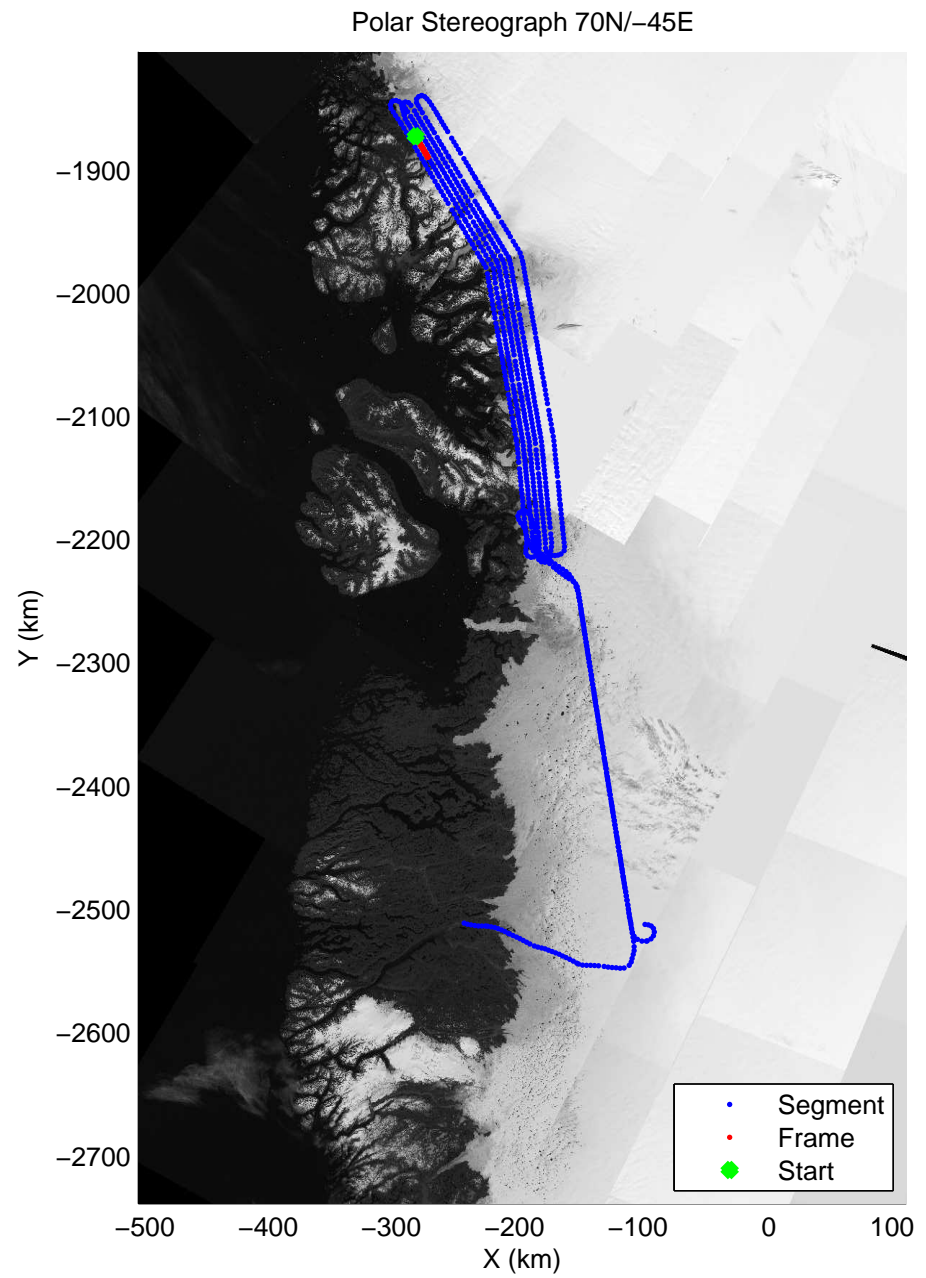

accum 2011_Greenland_P3: "Umanaq 01" 20110407_01_130: 15:46:02.8 to 15:48:29.6 GPS

accum 2011_Greenland_P3: "Umanaq 01" 20110407_01_131: 15:48:29.8 to 15:51:39.9 GPS

accum 2011_Greenland_P3: "Umanaq 01" 20110407_01_132: 15:51:40.0 to 15:54:21.8 GPS