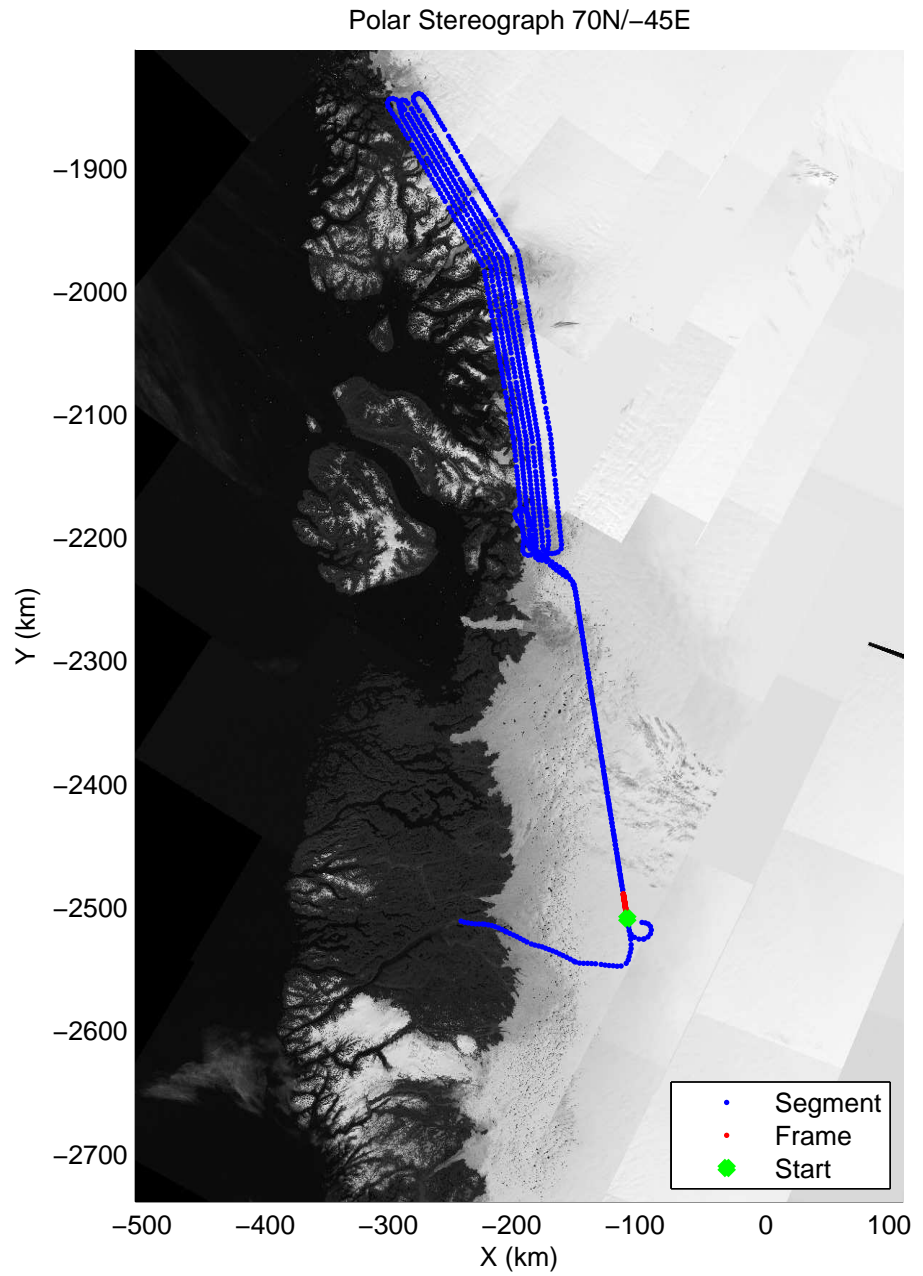

accum 2011_Greenland_P3: "Umanaq 01" 20110407_01_007: 10:45:00.9 to 10:47:34.2 GPS

accum 2011_Greenland_P3: "Umanaq 01" 20110407_01_008: 10:47:34.3 to 10:50:10.2 GPS

accum 2011_Greenland_P3: "Umanaq 01" 20110407_01_009: 10:50:10.5 to 10:52:39.3 GPS