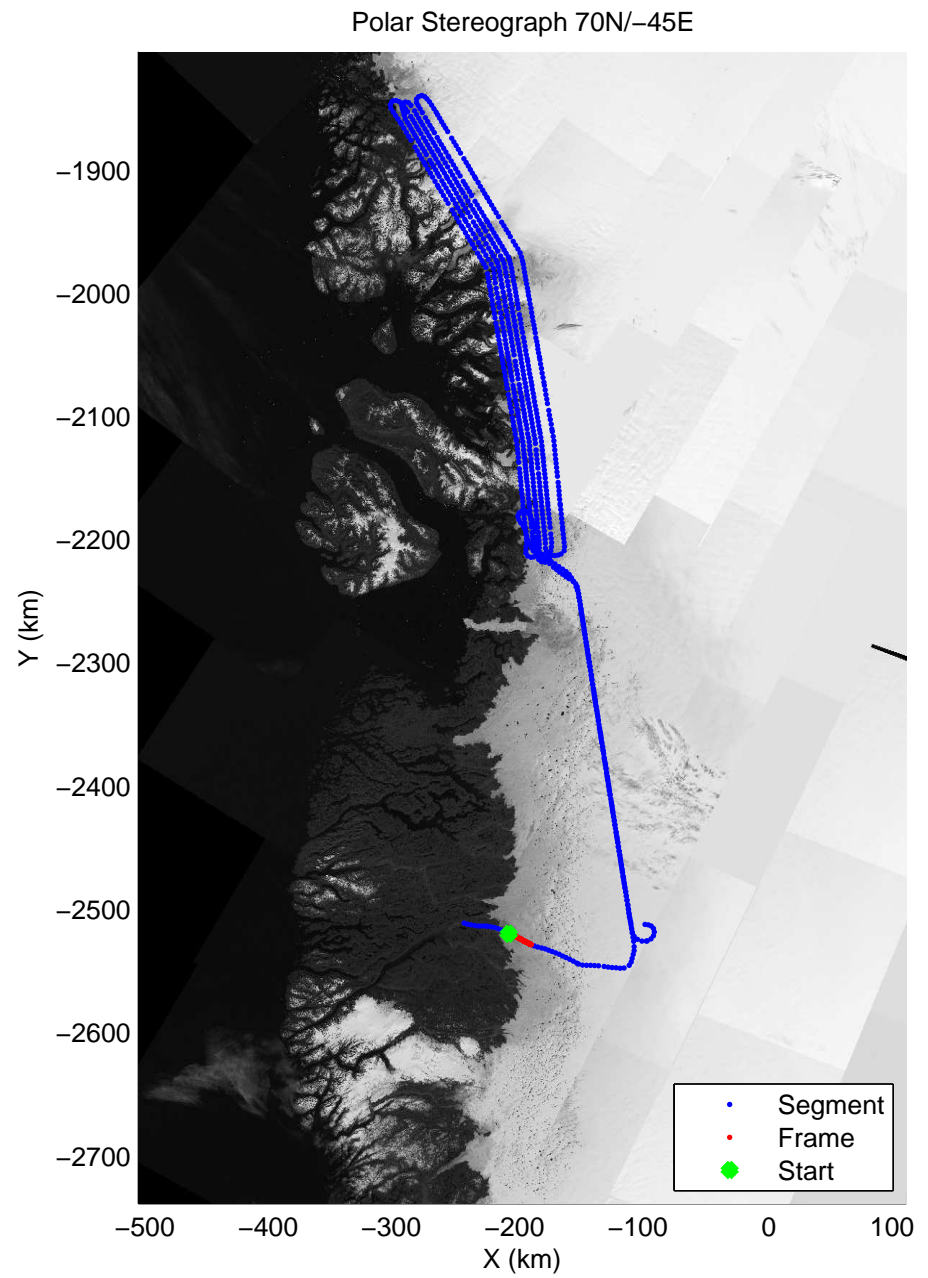

accum 2011_Greenland_P3: "Umanaq 01" 20110407_01_001: 10:28:44.1 to 10:31:33.2 GPS

accum 2011_Greenland_P3: "Umanaq 01" 20110407_01_002: 10:31:33.5 to 10:34:21.5 GPS

accum 2011_Greenland_P3: "Umanaq 01" 20110407_01_003: 10:34:21.7 to 10:37:06.3 GPS