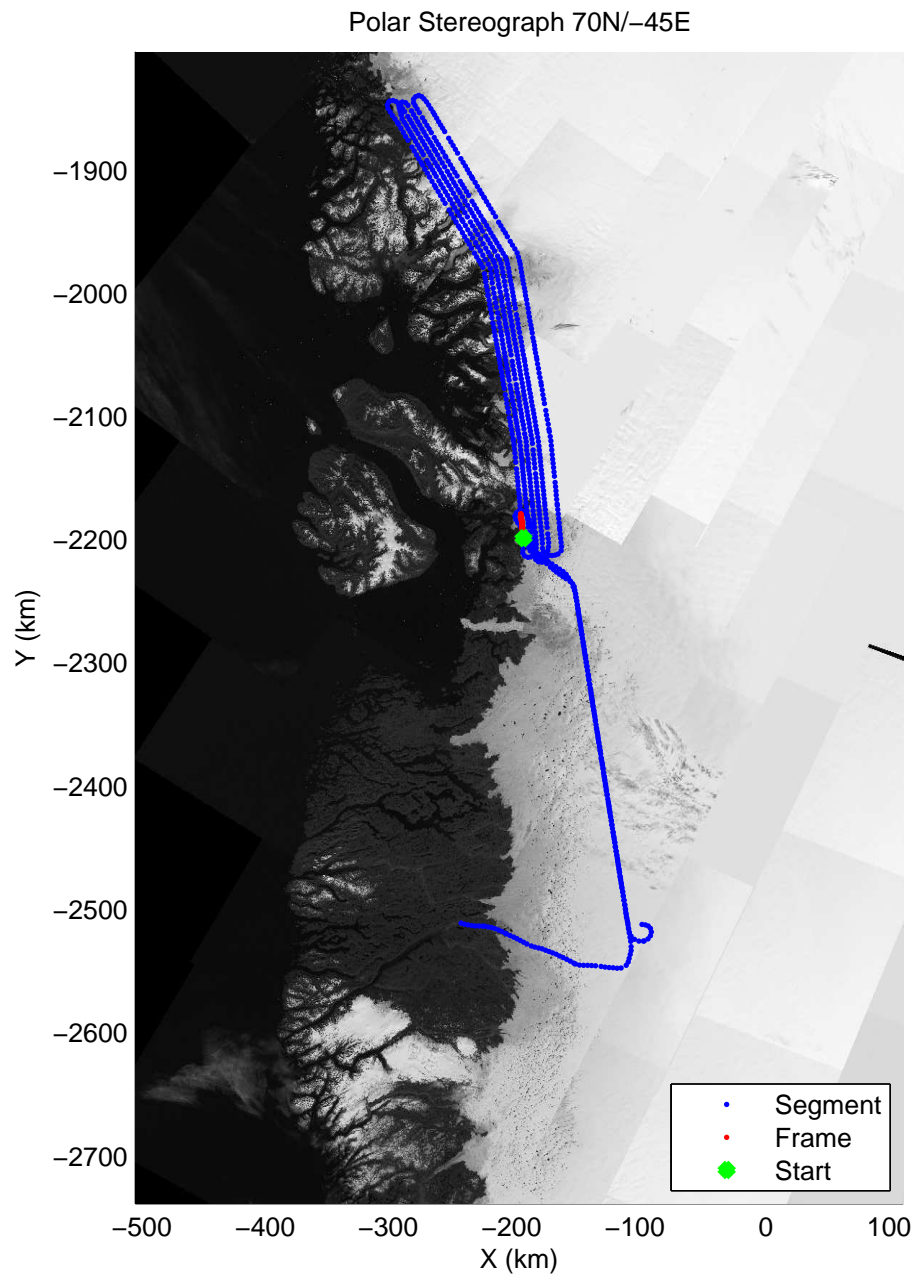

accum 2011_Greenland_P3: "Umanaq 01" 20110407_01_028: 11:39:30.8 to 11:42:15.7 GPS

accum 2011_Greenland_P3: "Umanaq 01" 20110407_01_029: 11:42:15.8 to 11:45:04.8 GPS

accum 2011_Greenland_P3: "Umanaq 01" 20110407_01_030: 11:45:05.0 to 11:47:58.1 GPS