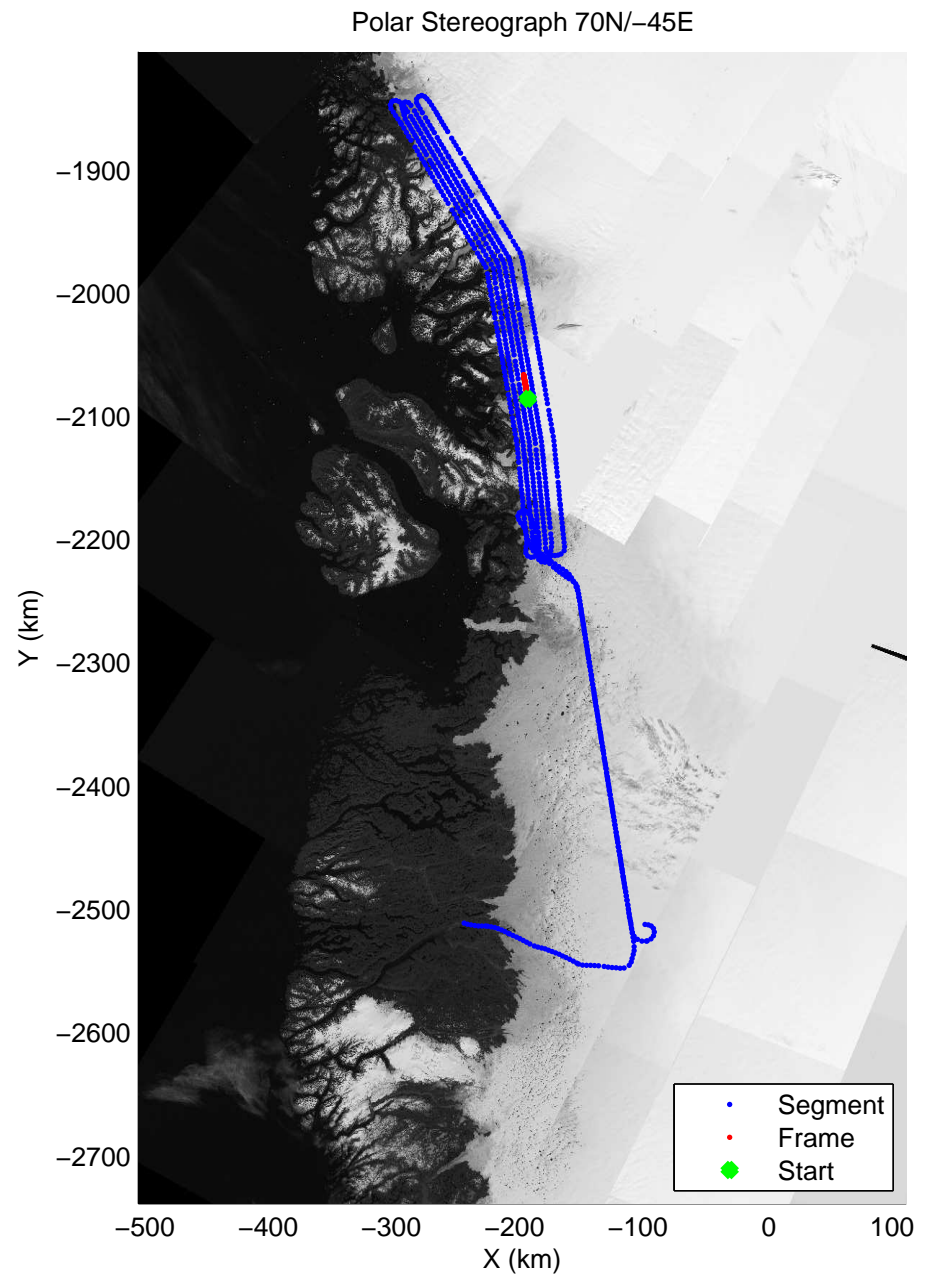

accum 2011_Greenland_P3: "Umanaq 01" 20110407_01_115: 15:10:40.2 to 15:12:56.4 GPS

accum 2011_Greenland_P3: "Umanaq 01" 20110407_01_116: 15:12:56.7 to 15:15:24.4 GPS

accum 2011_Greenland_P3: "Umanaq 01" 20110407_01_117: 15:15:24.5 to 15:17:54.9 GPS