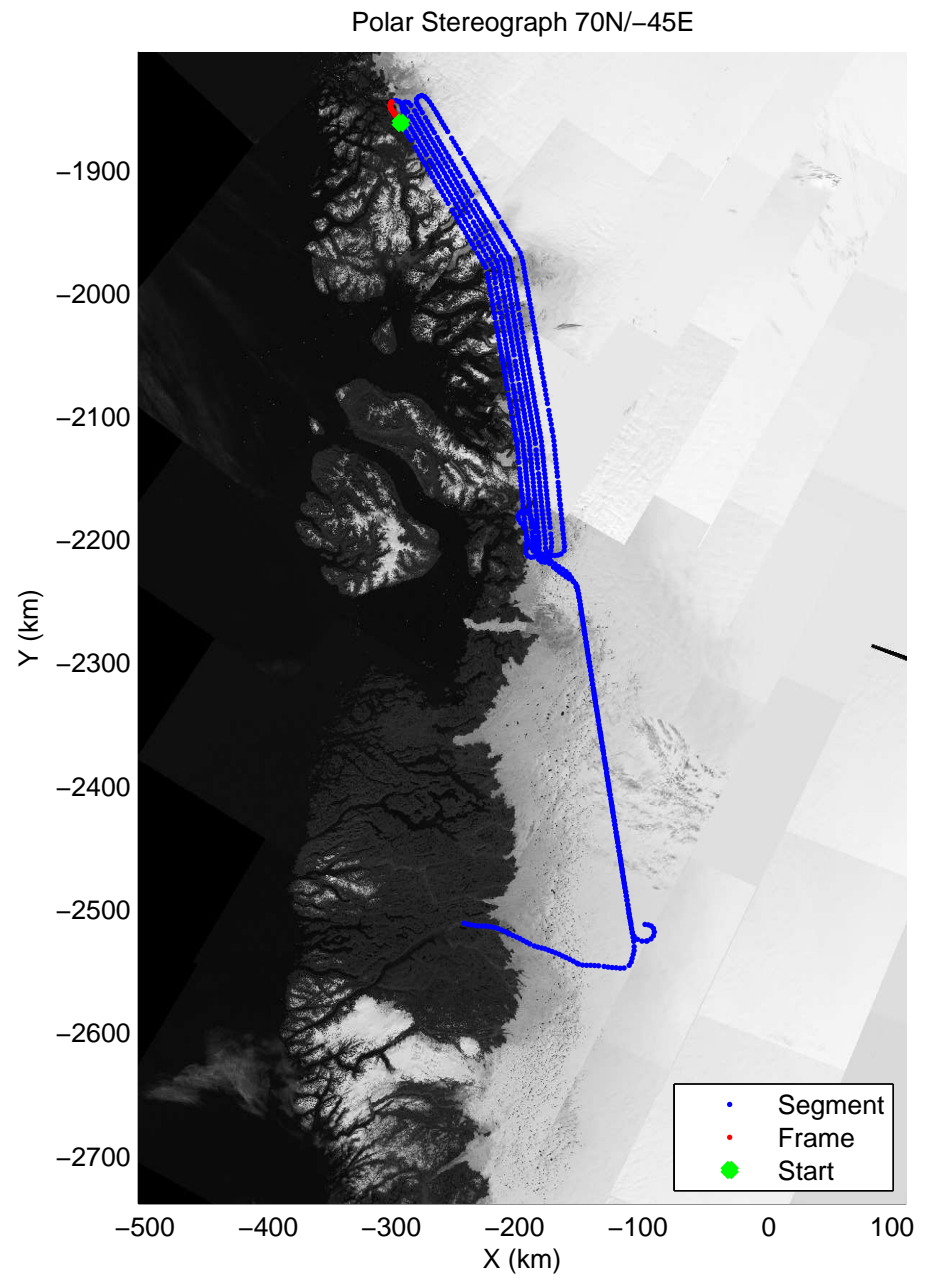

accum 2011_Greenland_P3: "Umanaq 01" 20110407_01_046: 12:23:34.6 to 12:25:45.0 GPS

accum 2011_Greenland_P3: "Umanaq 01" 20110407_01_047: 12:25:45.2 to 12:27:59.1 GPS

accum 2011_Greenland_P3: "Umanaq 01" 20110407_01_048: 12:27:59.2 to 12:30:11.1 GPS