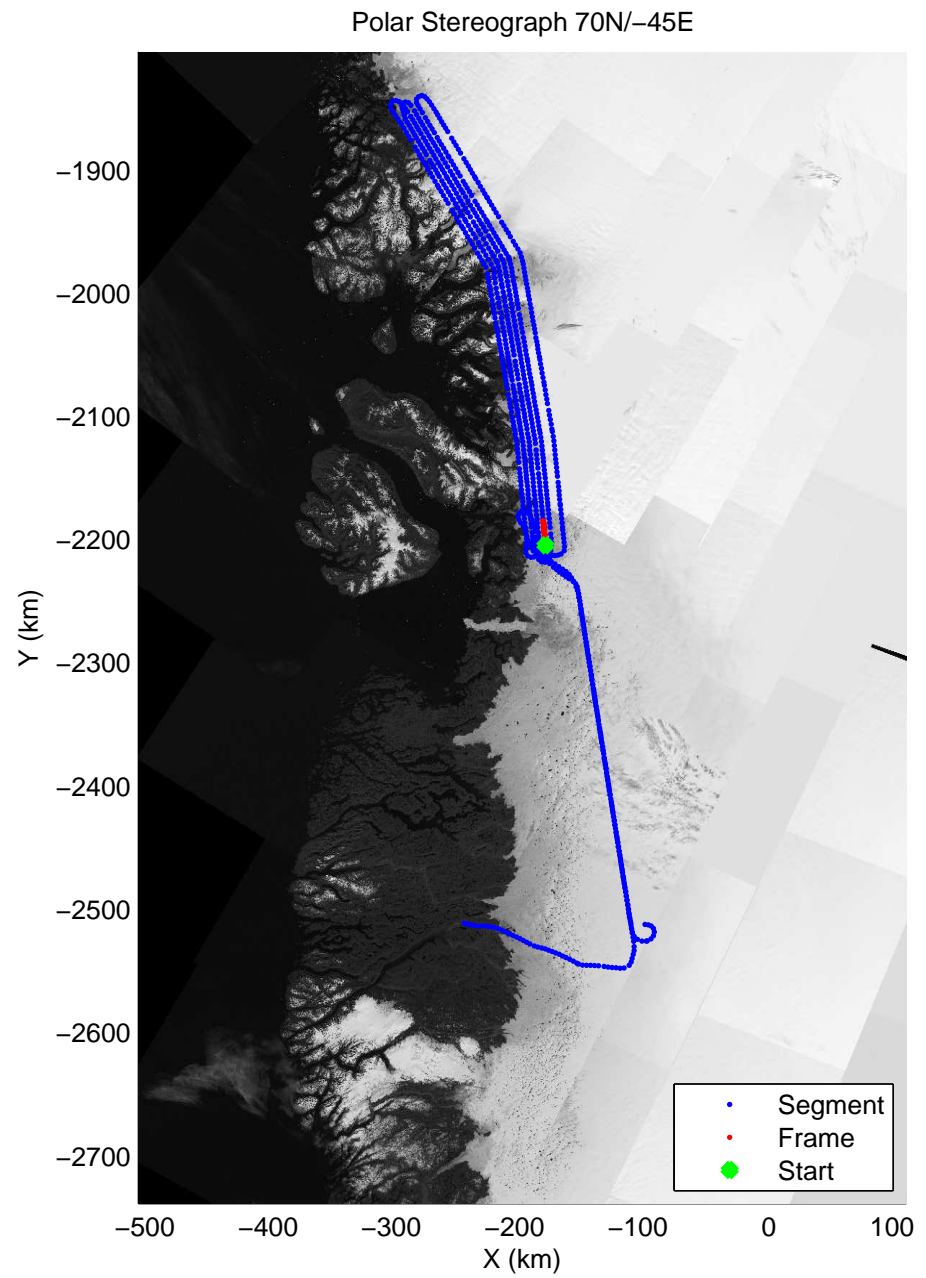

accum 2011_Greenland_P3: "Umanaq 01" 20110407_01_109: 14:55:27.7 to 14:57:47.4 GPS

accum 2011_Greenland_P3: "Umanaq 01" 20110407_01_110: 14:57:47.6 to 15:00:17.0 GPS

accum 2011_Greenland_P3: "Umanaq 01" 20110407_01_111: 15:00:17.2 to 15:03:17.2 GPS