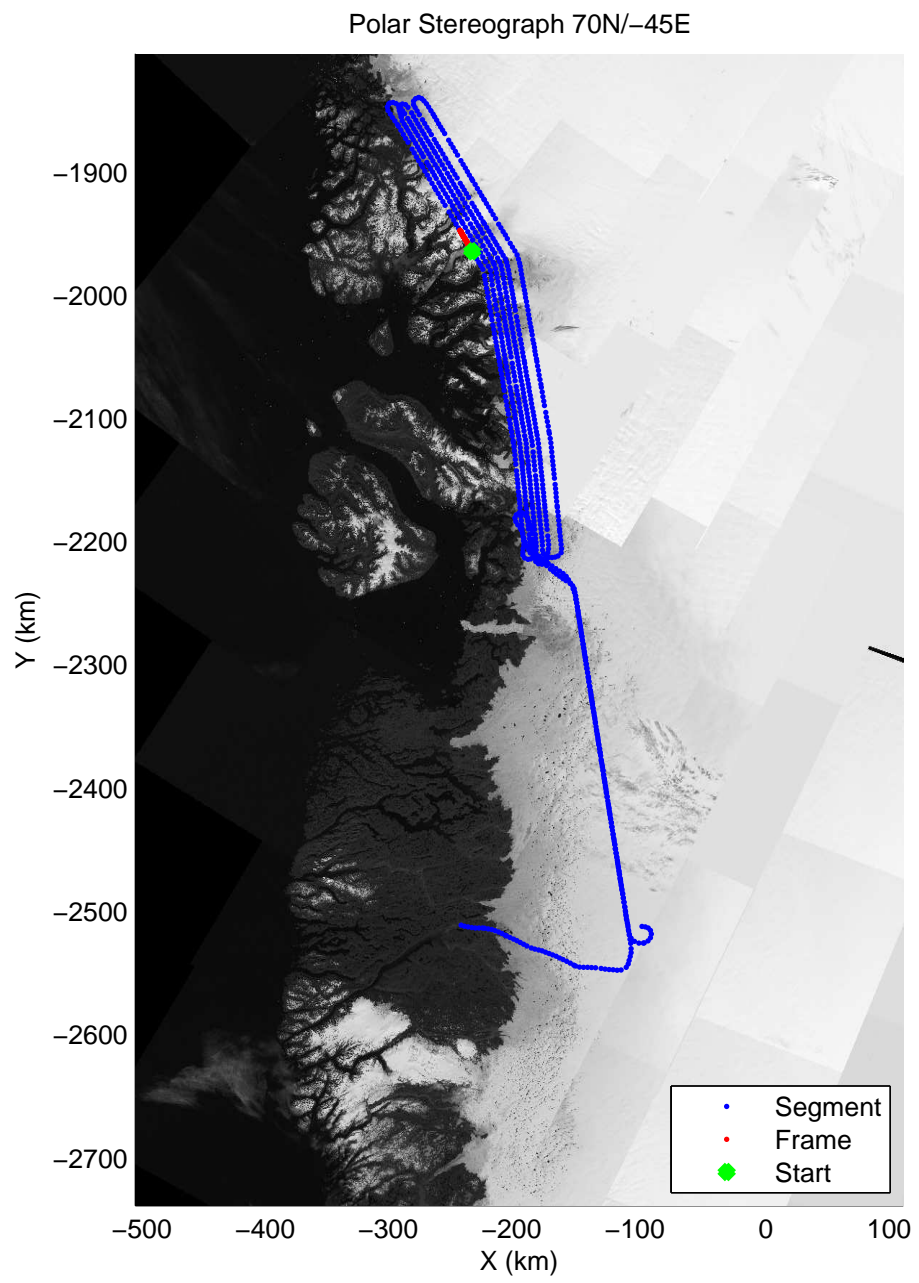

accum 2011_Greenland_P3: "Umanaq 01" 20110407_01_040: 12:09:52.8 to 12:12:08.2 GPS

accum 2011_Greenland_P3: "Umanaq 01" 20110407_01_041: 12:12:08.4 to 12:14:30.9 GPS

accum 2011_Greenland_P3: "Umanaq 01" 20110407_01_042: 12:14:31.1 to 12:16:56.1 GPS