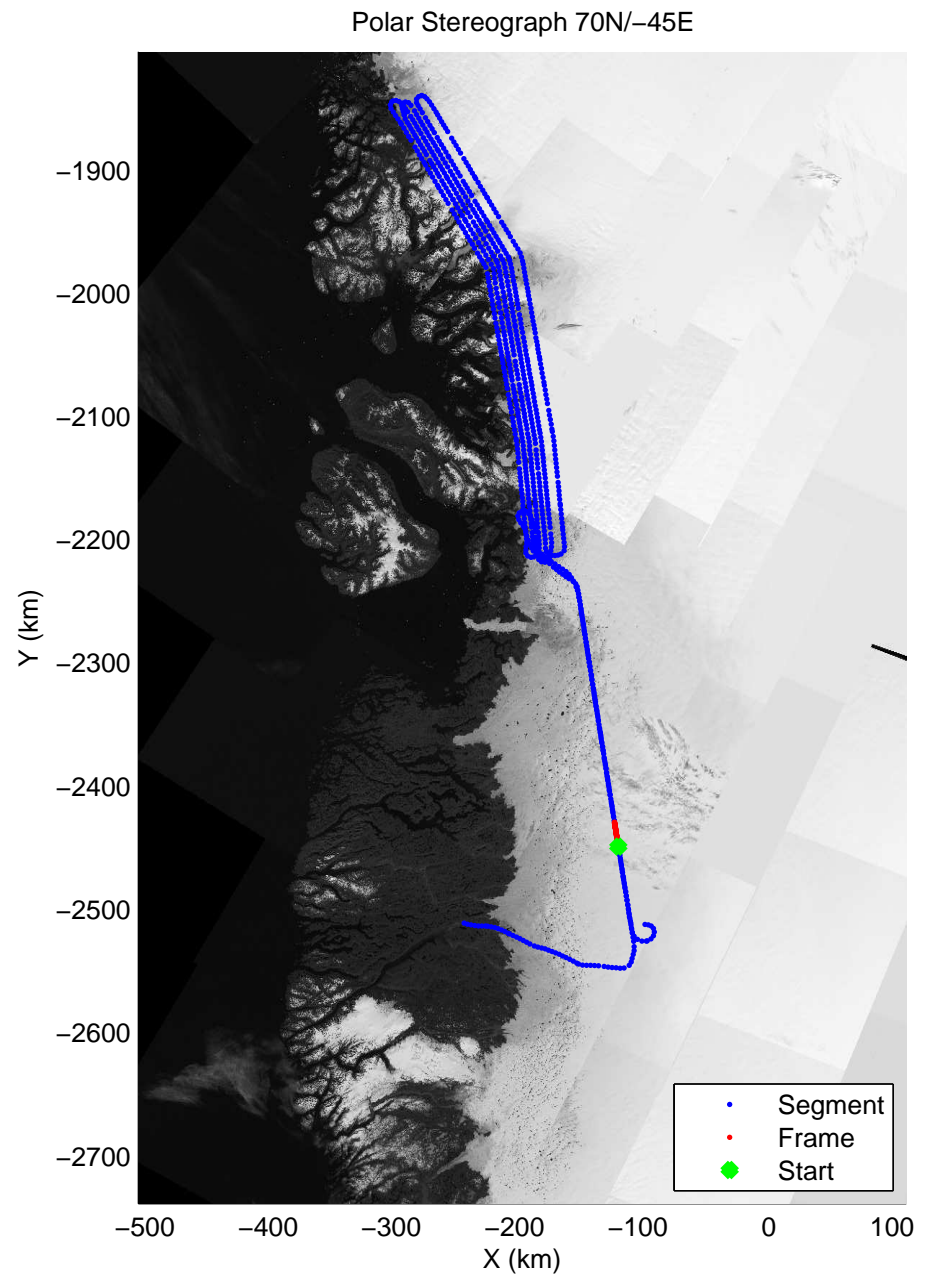

accum 2011_Greenland_P3: "Umanaq 01" 20110407_01_010: 10:52:39.5 to 10:55:06.5 GPS

accum 2011_Greenland_P3: "Umanaq 01" 20110407_01_011: 10:55:06.7 to 10:57:35.7 GPS

accum 2011_Greenland_P3: "Umanaq 01" 20110407_01_012: 10:57:35.9 to 11:00:17.6 GPS