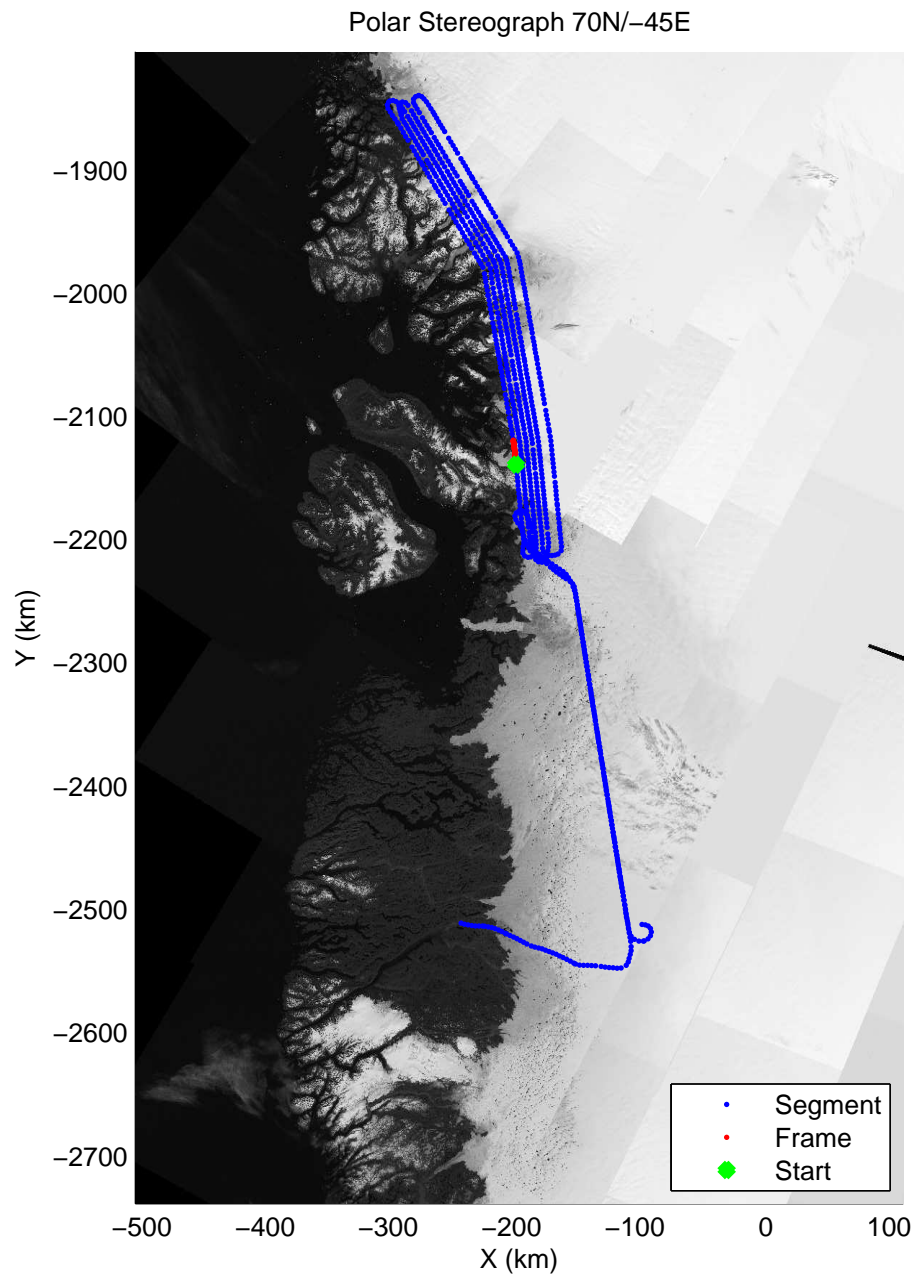

accum 2011_Greenland_P3: "Umanaq 01" 20110407_01_031: 11:47:58.3 to 11:50:28.1 GPS

accum 2011_Greenland_P3: "Umanaq 01" 20110407_01_032: 11:50:28.2 to 11:53:01.1 GPS

accum 2011_Greenland_P3: "Umanaq 01" 20110407_01_033: 11:53:01.2 to 11:55:27.5 GPS