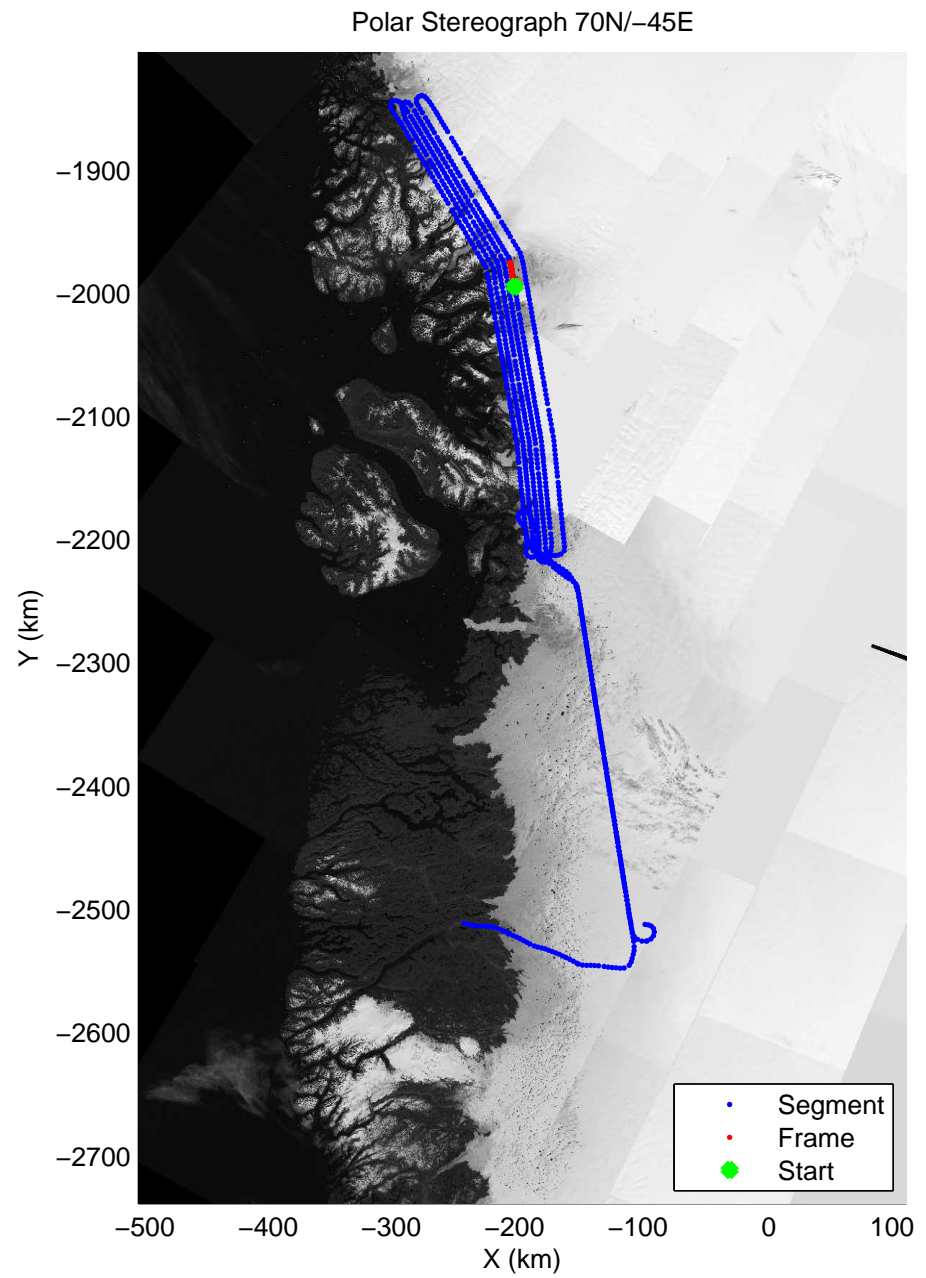

accum 2011_Greenland_P3: "Umanaq 01" 20110407_01_079: 13:43:29.5 to 13:45:50.6 GPS

accum 2011_Greenland_P3: "Umanaq 01" 20110407_01_080: 13:45:50.7 to 13:48:05.9 GPS

accum 2011_Greenland_P3: "Umanaq 01" 20110407_01_081: 13:48:06.1 to 13:50:36.0 GPS