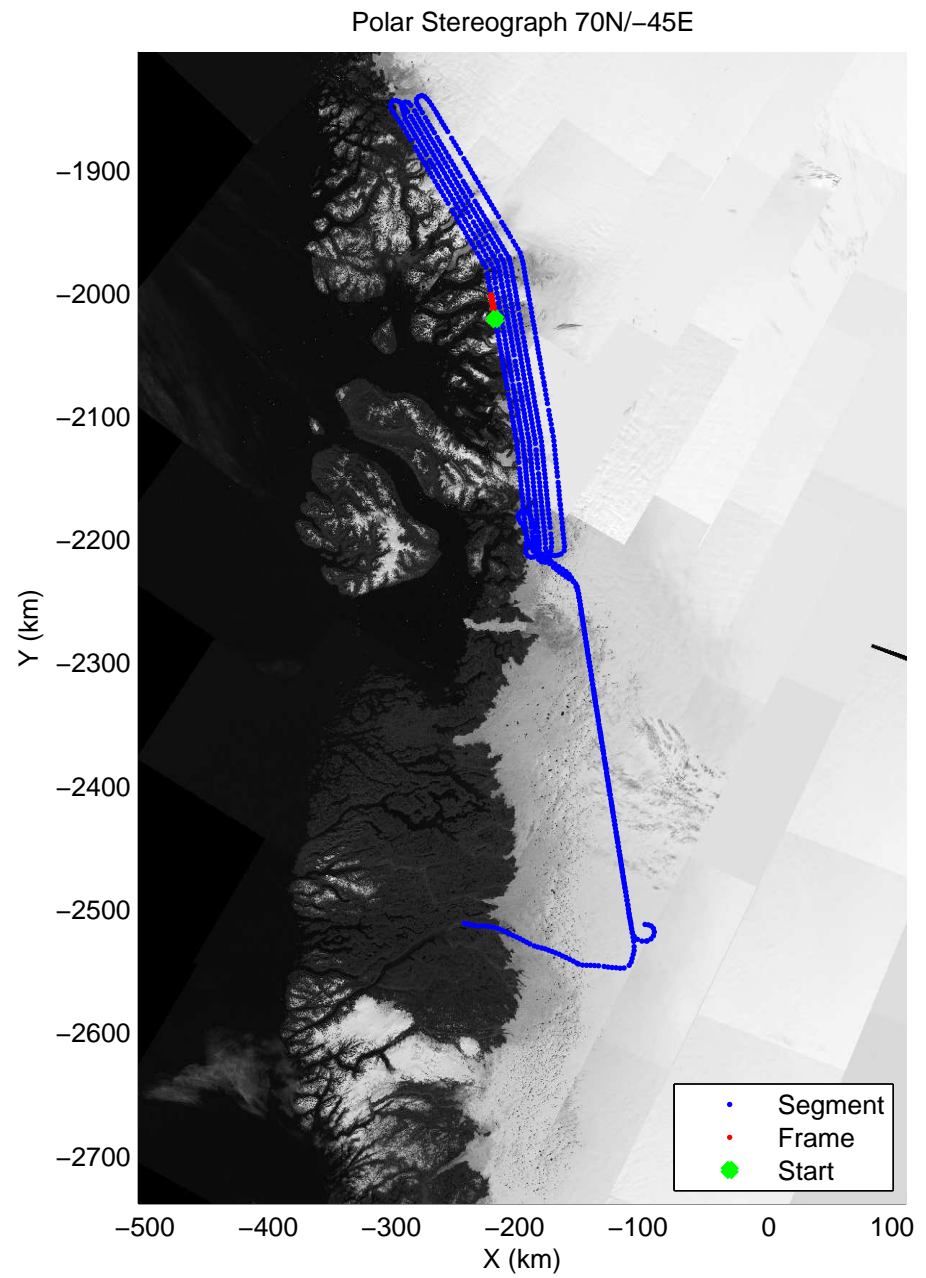

accum 2011_Greenland_P3: "Umanaq 01" 20110407_01_037: 12:02:29.1 to 12:04:54.7 GPS

accum 2011_Greenland_P3: "Umanaq 01" 20110407_01_038: 12:04:54.8 to 12:07:28.3 GPS

accum 2011_Greenland_P3: "Umanaq 01" 20110407_01_039: 12:07:28.5 to 12:09:52.5 GPS