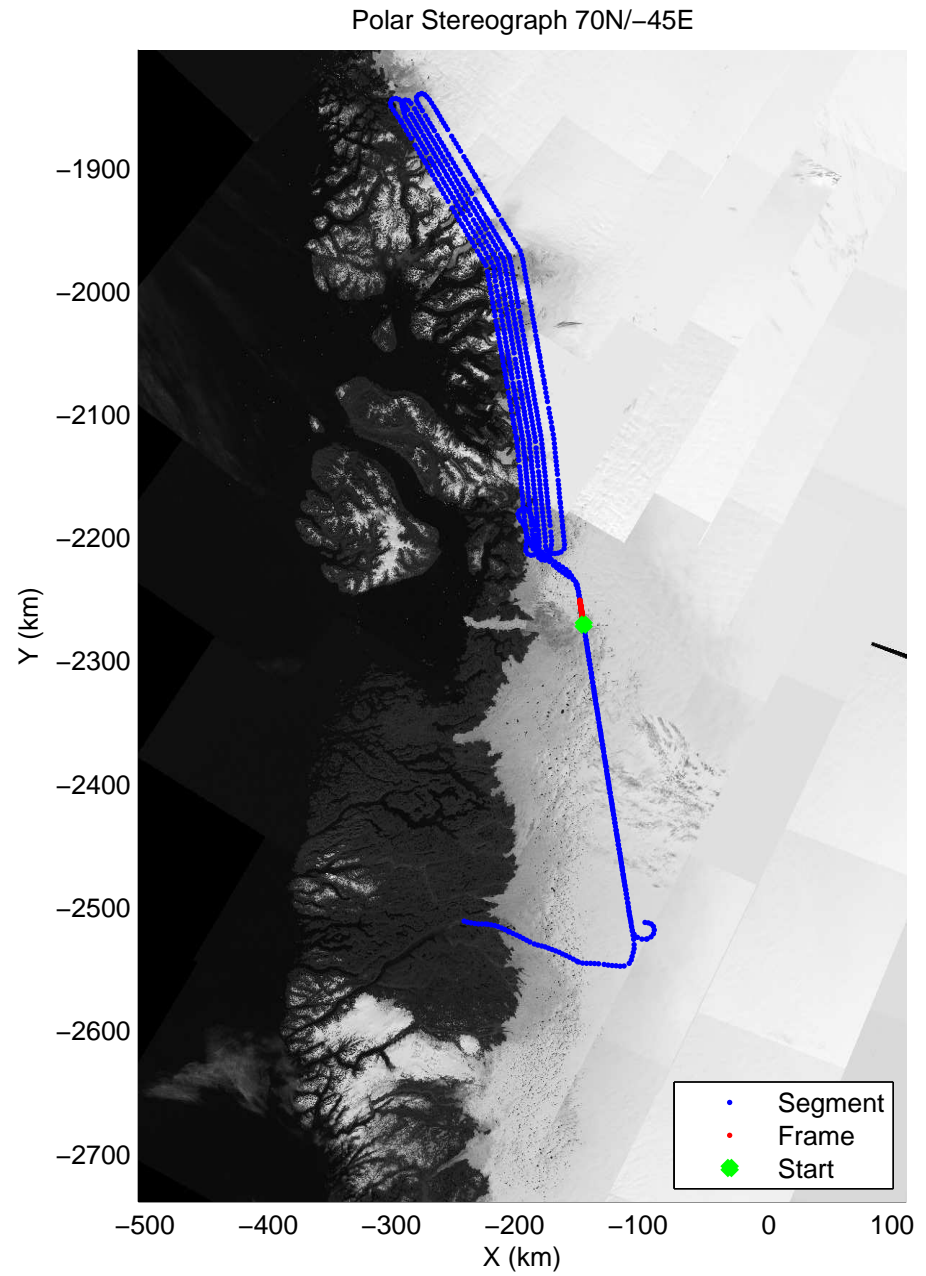

accum 2011_Greenland_P3: "Umanaq 01" 20110407_01_019: 11:16:10.5 to 11:18:44.6 GPS

accum 2011_Greenland_P3: "Umanaq 01" 20110407_01_020: 11:18:44.8 to 11:21:16.9 GPS

accum 2011_Greenland_P3: "Umanaq 01" 20110407_01_021: 11:21:17.0 to 11:23:44.6 GPS