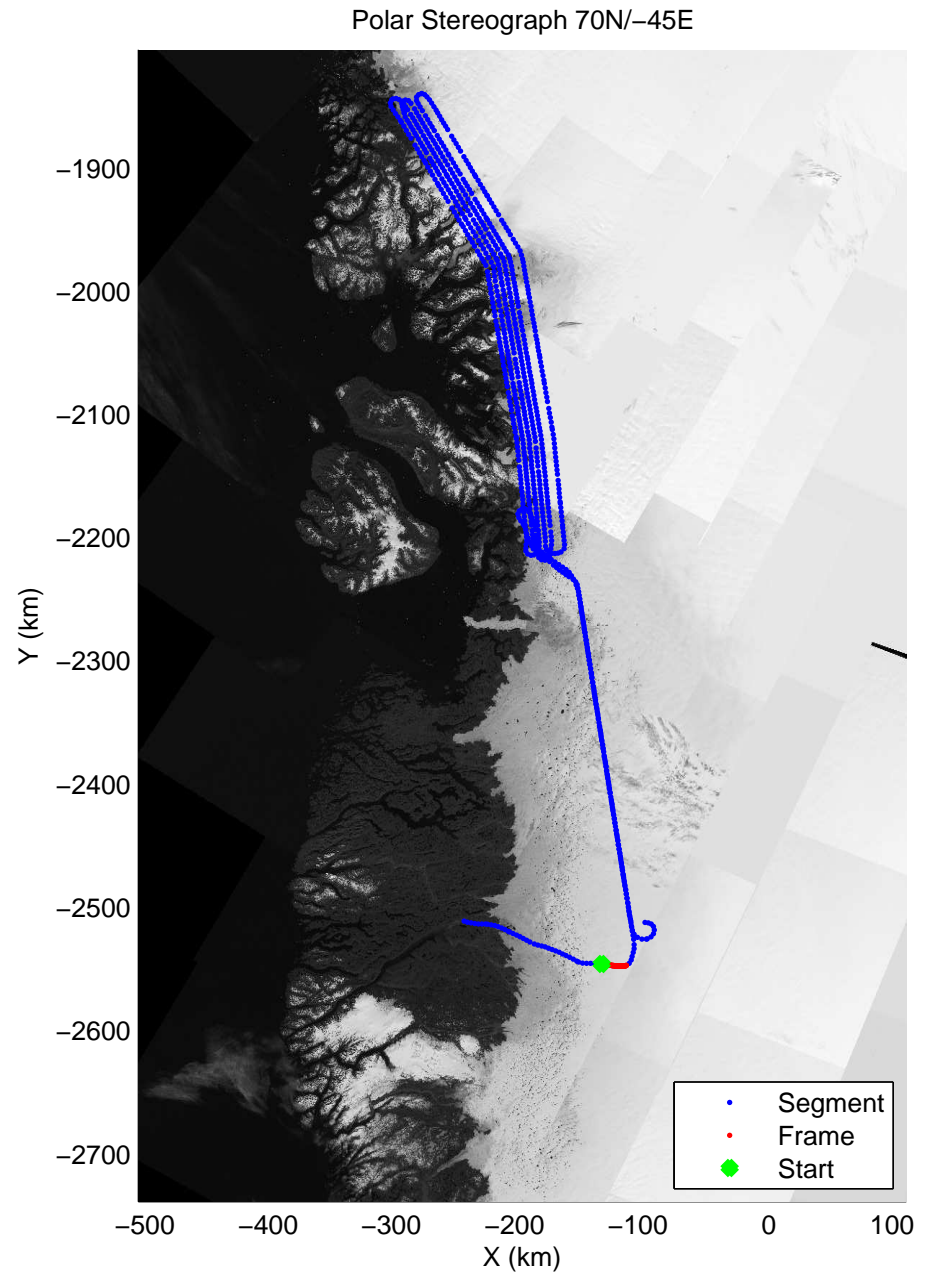

accum 2011_Greenland_P3: "Umanaq 01" 20110407_01_004: 10:37:06.5 to 10:39:50.6 GPS

accum 2011_Greenland_P3: "Umanaq 01" 20110407_01_005: 10:39:50.8 to 10:42:28.1 GPS

accum 2011_Greenland_P3: "Umanaq 01" 20110407_01_006: 10:42:28.3 to 10:45:00.7 GPS