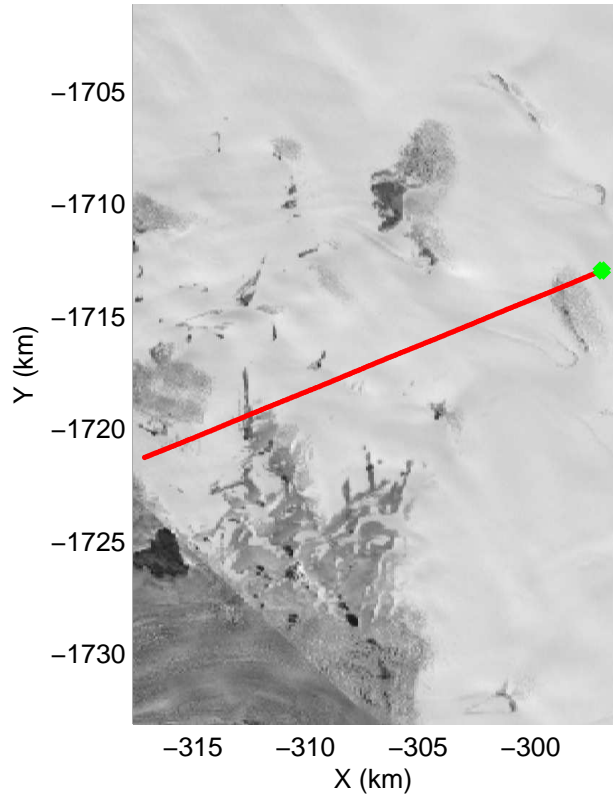

accum 2011\_Greenland\_P3: "Cryosat Land" 20110329\_04\_001: 15:20:11.5 to 15:22:43.1 GPS

accum 2011\_Greenland\_P3: "Cryosat Land" 20110329\_04\_002: 15:22:43.3 to 15:25:12.7 GPS

accum 2011\_Greenland\_P3: "Cryosat Land" 20110329\_04\_003: 15:25:12.8 to 15:27:58.9 GPS