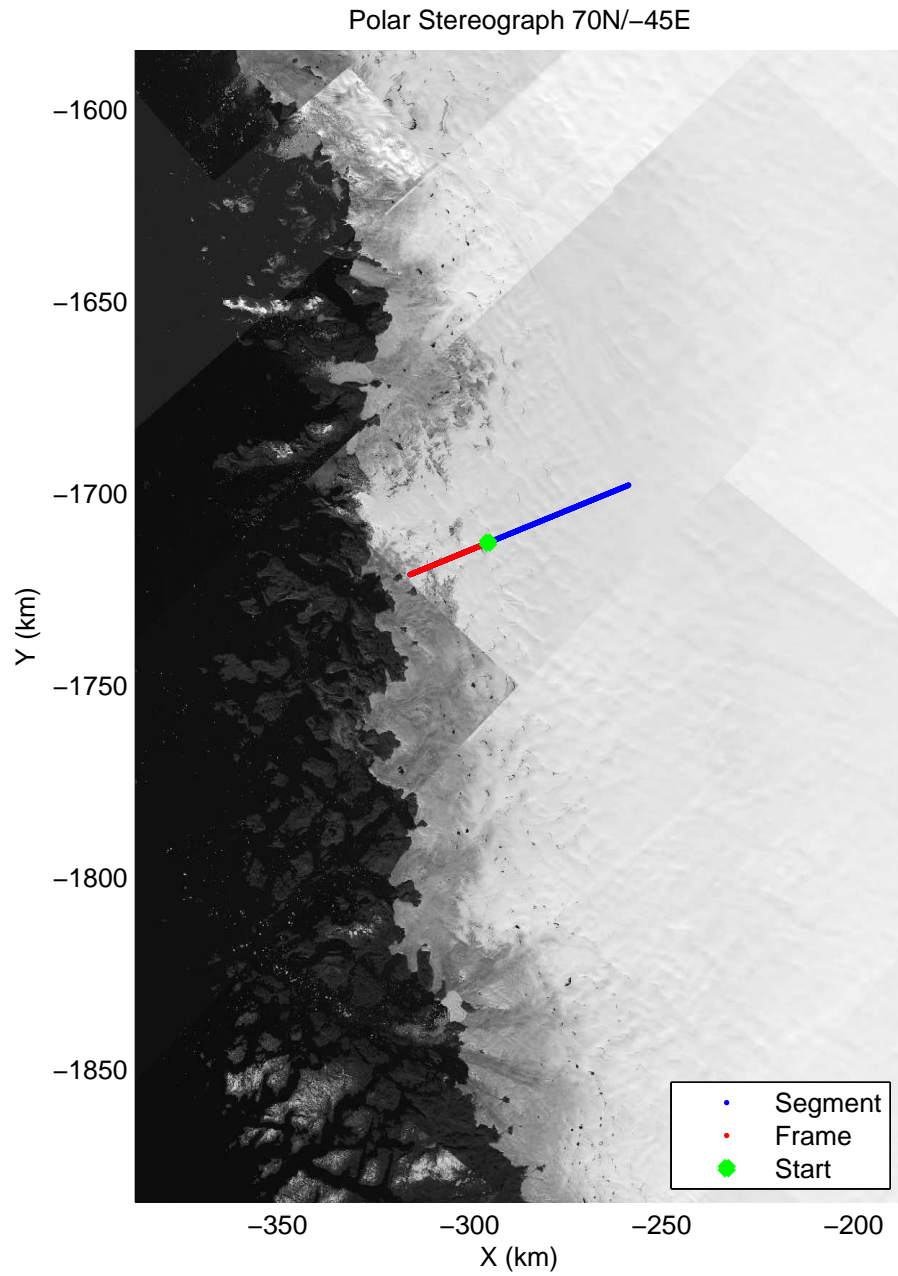

accum 2011\_Greenland\_P3: "Cryosat Land" 20110329\_04\_001: 15:20:11.5 to 15:22:43.1 GPS

accum 2011\_Greenland\_P3: "Cryosat Land" 20110329\_04\_002: 15:22:43.3 to 15:25:12.7 GPS

accum 2011\_Greenland\_P3: "Cryosat Land" 20110329\_04\_003: 15:25:12.8 to 15:27:58.9 GPS