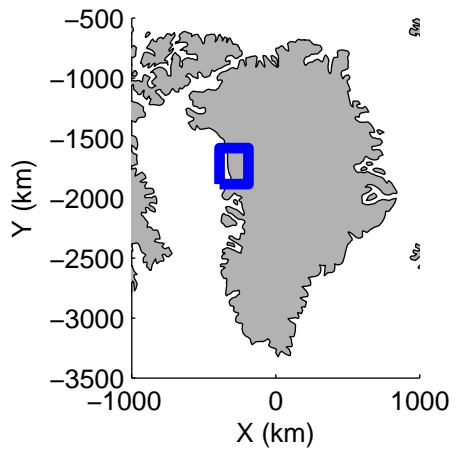

accum 2011\_Greenland\_P3: "Cryosat Land" 20110329\_04\_001: 15:20:11.5 to 15:22:43.1 GPS

accum 2011\_Greenland\_P3: "Cryosat Land" 20110329\_04\_002: 15:22:43.3 to 15:25:12.7 GPS

accum 2011\_Greenland\_P3: "Cryosat Land" 20110329\_04\_003: 15:25:12.8 to 15:27:58.9 GPS