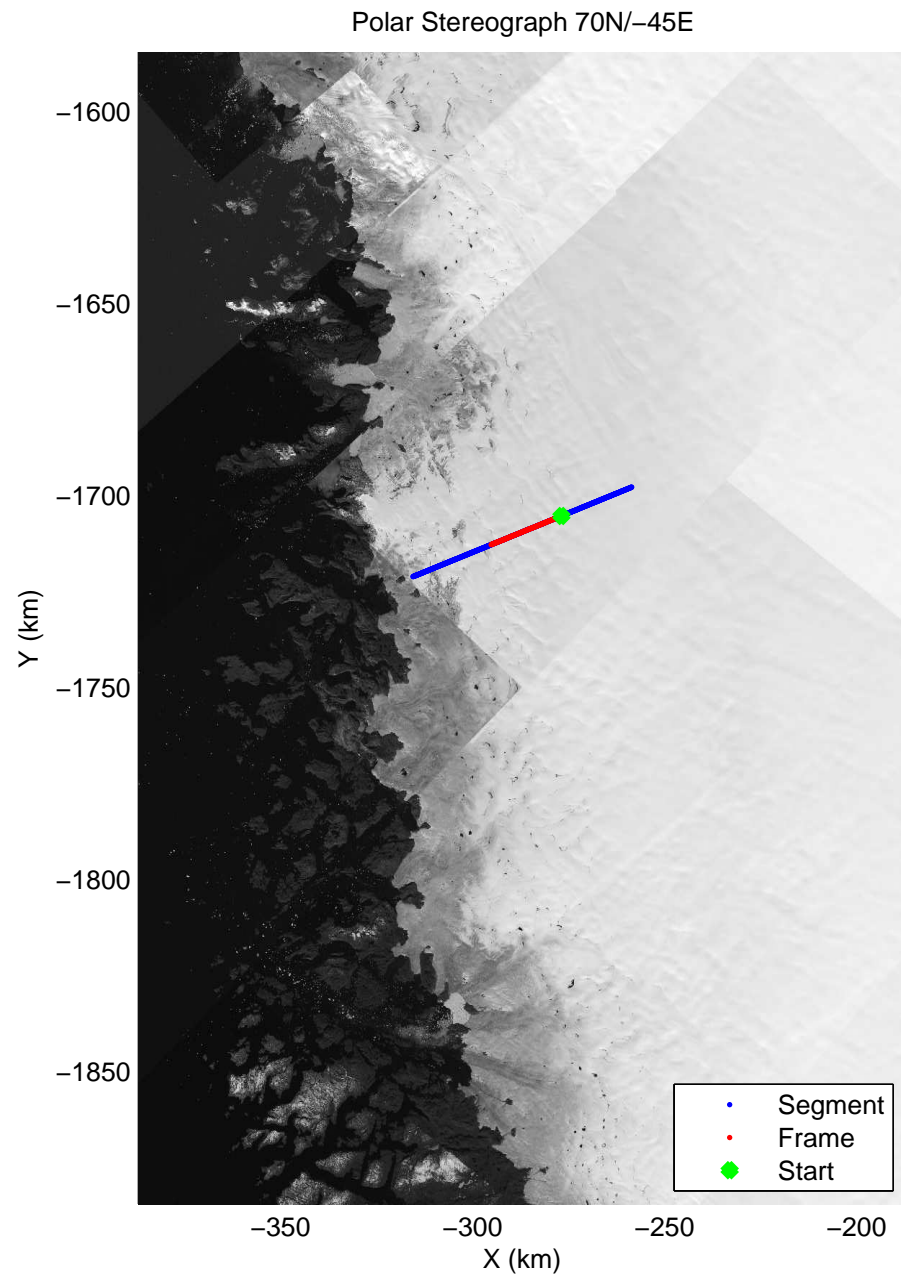

accum 2011\_Greenland\_P3: "Cryosat Land" 20110329\_04\_001: 15:20:11.5 to 15:22:43.1 GPS

accum 2011\_Greenland\_P3: "Cryosat Land" 20110329\_04\_002: 15:22:43.3 to 15:25:12.7 GPS

accum 2011\_Greenland\_P3: "Cryosat Land" 20110329\_04\_003: 15:25:12.8 to 15:27:58.9 GPS