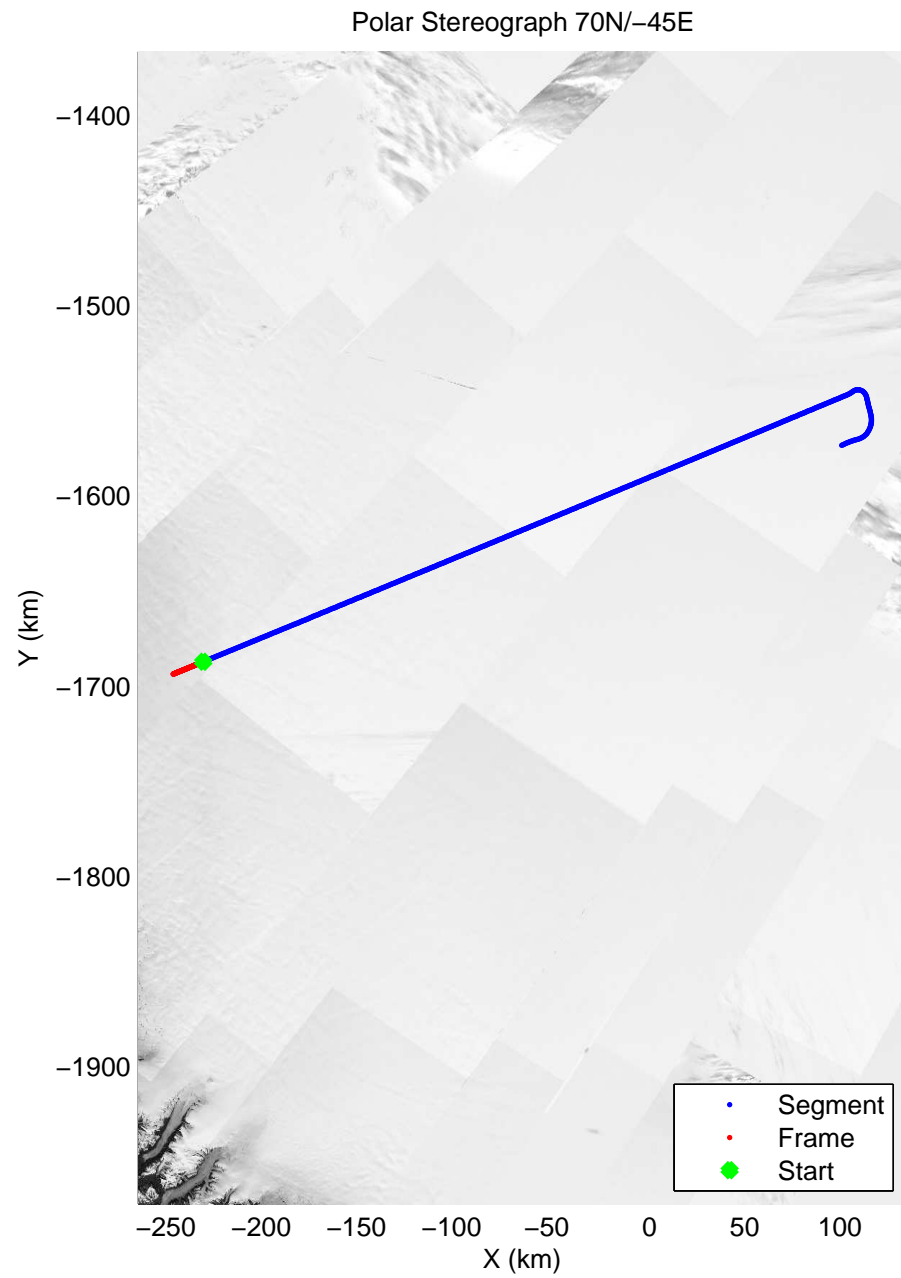

accum 2011_Greenland_P3: "Cryosat Land" 20110329_03_019: 15:09:13.6 to 15:11:38.7 GPS

accum 2011_Greenland_P3: "Cryosat Land" 20110329_03_020: 15:11:39.0 to 15:14:05.2 GPS

accum 2011_Greenland_P3: "Cryosat Land" 20110329_03_021: 15:14:05.4 to 15:16:32.8 GPS