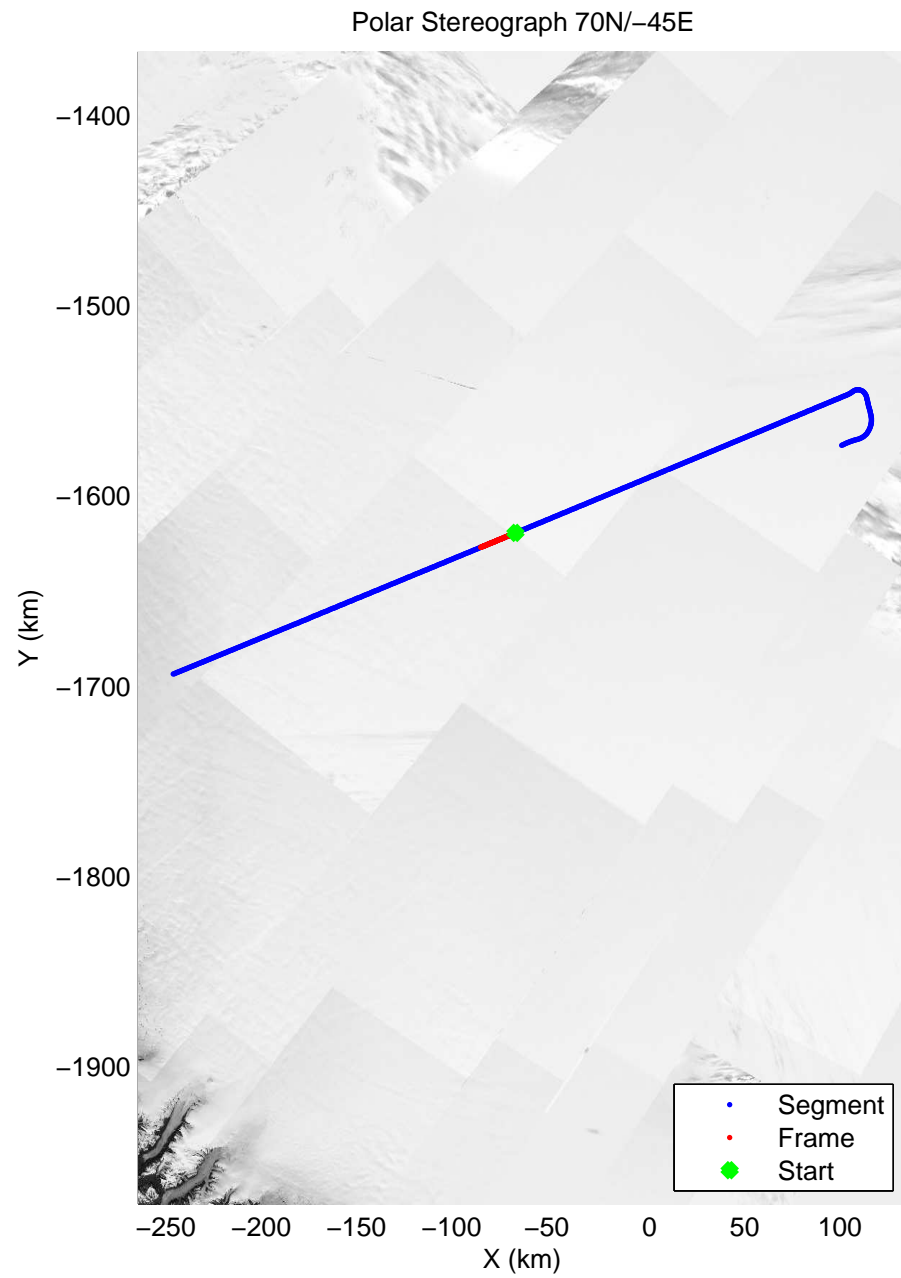

accum 2011_Greenland_P3: "Cryosat Land" 20110329_03_010: 14:46:46.7 to 14:49:15.2 GPS

accum 2011_Greenland_P3: "Cryosat Land" 20110329_03_011: 14:49:15.3 to 14:51:44.7 GPS

accum 2011_Greenland_P3: "Cryosat Land" 20110329_03_012: 14:51:44.9 to 14:54:21.3 GPS