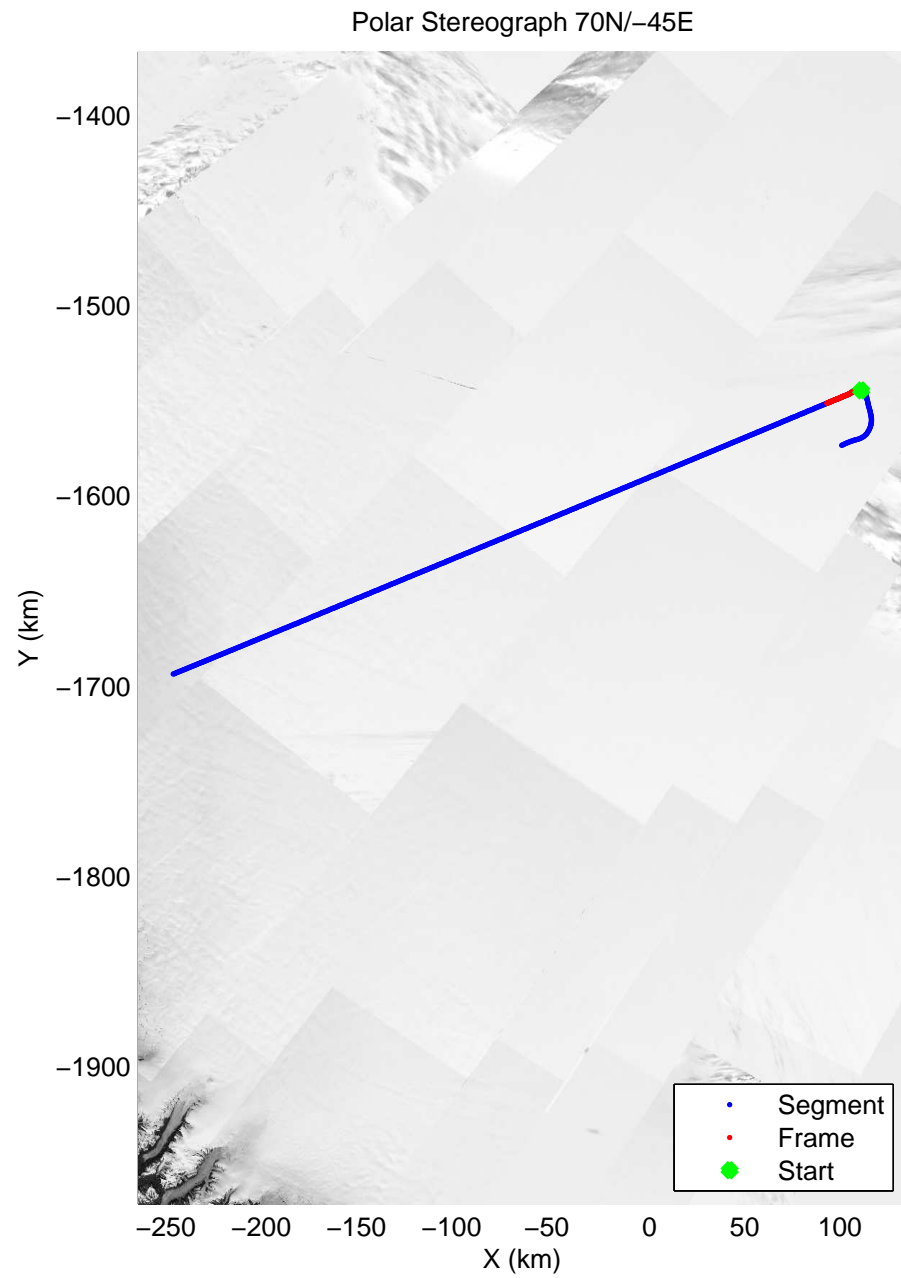

accum 2011_Greenland_P3: "Cryosat Land" 20110329_03_001: 14:23:54.2 to 14:26:12.3 GPS

accum 2011_Greenland_P3: "Cryosat Land" 20110329_03_002: 14:26:12.5 to 14:28:51.4 GPS

accum 2011_Greenland_P3: "Cryosat Land" 20110329_03_003: 14:28:51.5 to 14:31:40.9 GPS