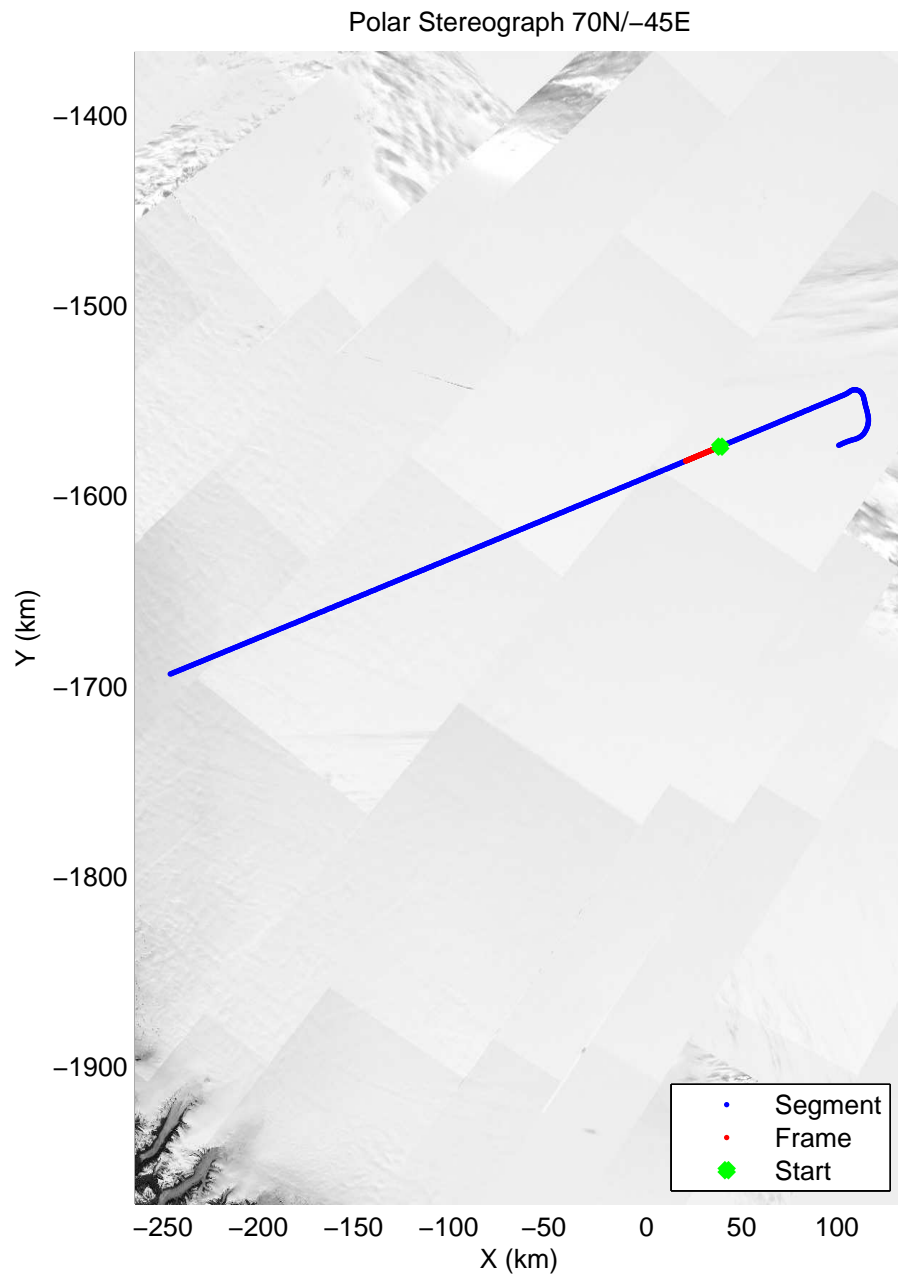

accum 2011_Greenland_P3: "Cryosat Land" 20110329_03_004: 14:31:41.0 to 14:34:12.2 GPS

accum 2011_Greenland_P3: "Cryosat Land" 20110329_03_005: 14:34:12.4 to 14:36:43.8 GPS

accum 2011_Greenland_P3: "Cryosat Land" 20110329_03_006: 14:36:44.0 to 14:39:15.7 GPS