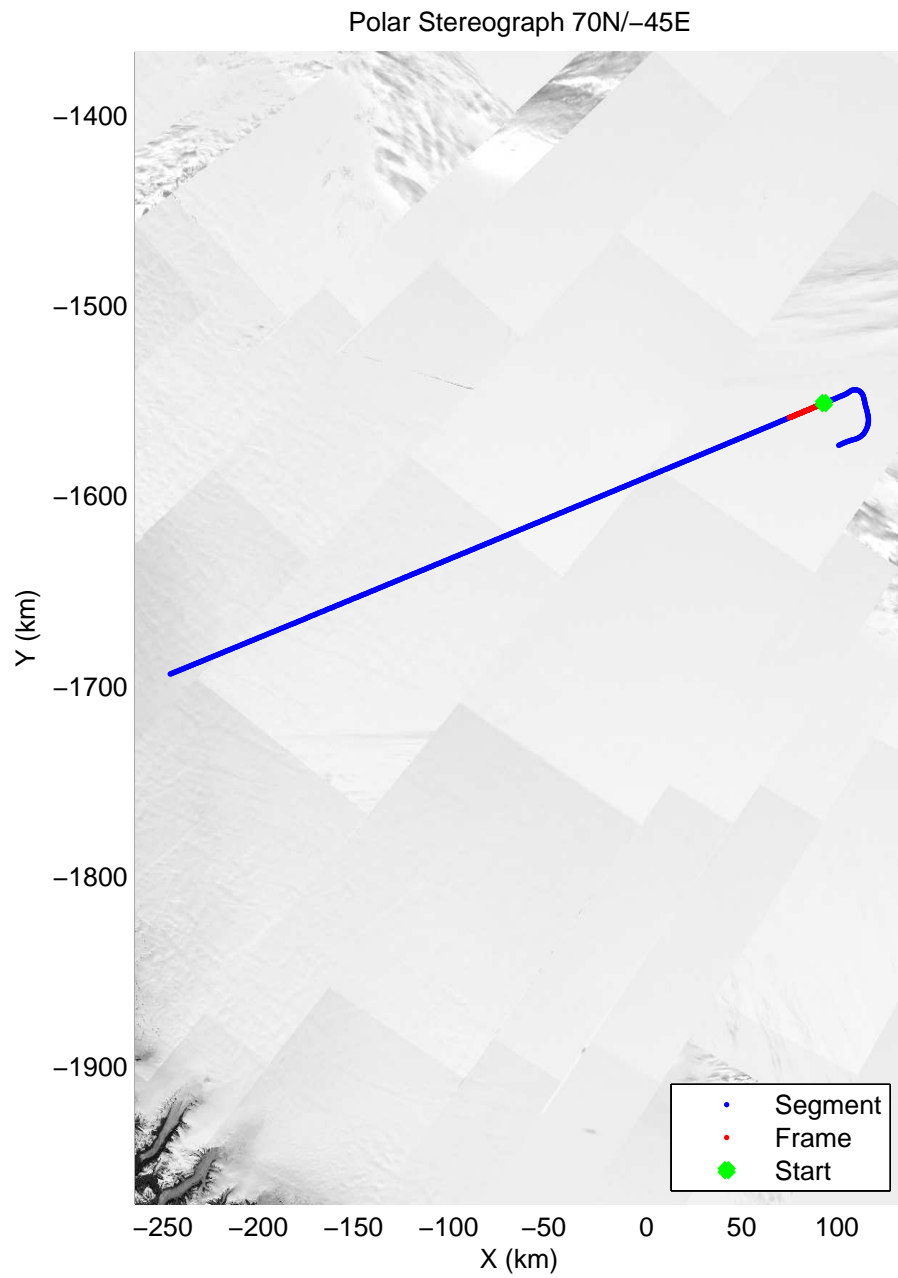

accum 2011_Greenland_P3: "Cryosat Land" 20110329_03_001: 14:23:54.2 to 14:26:12.3 GPS

accum 2011_Greenland_P3: "Cryosat Land" 20110329_03_002: 14:26:12.5 to 14:28:51.4 GPS

accum 2011_Greenland_P3: "Cryosat Land" 20110329_03_003: 14:28:51.5 to 14:31:40.9 GPS