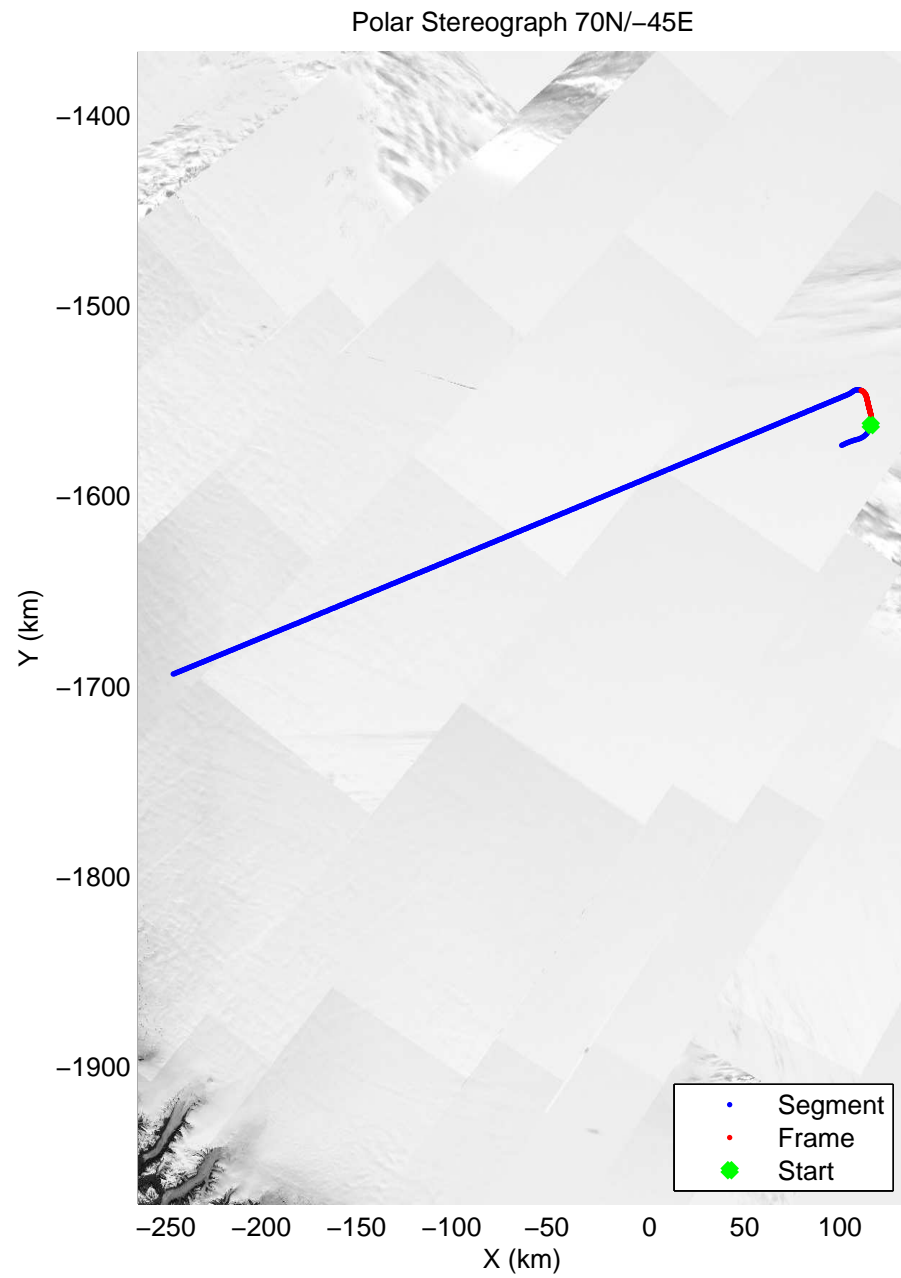

accum 2011_Greenland_P3: "Cryosat Land" 20110329_03_001: 14:23:54.2 to 14:26:12.3 GPS

accum 2011_Greenland_P3: "Cryosat Land" 20110329_03_002: 14:26:12.5 to 14:28:51.4 GPS

accum 2011_Greenland_P3: "Cryosat Land" 20110329_03_003: 14:28:51.5 to 14:31:40.9 GPS