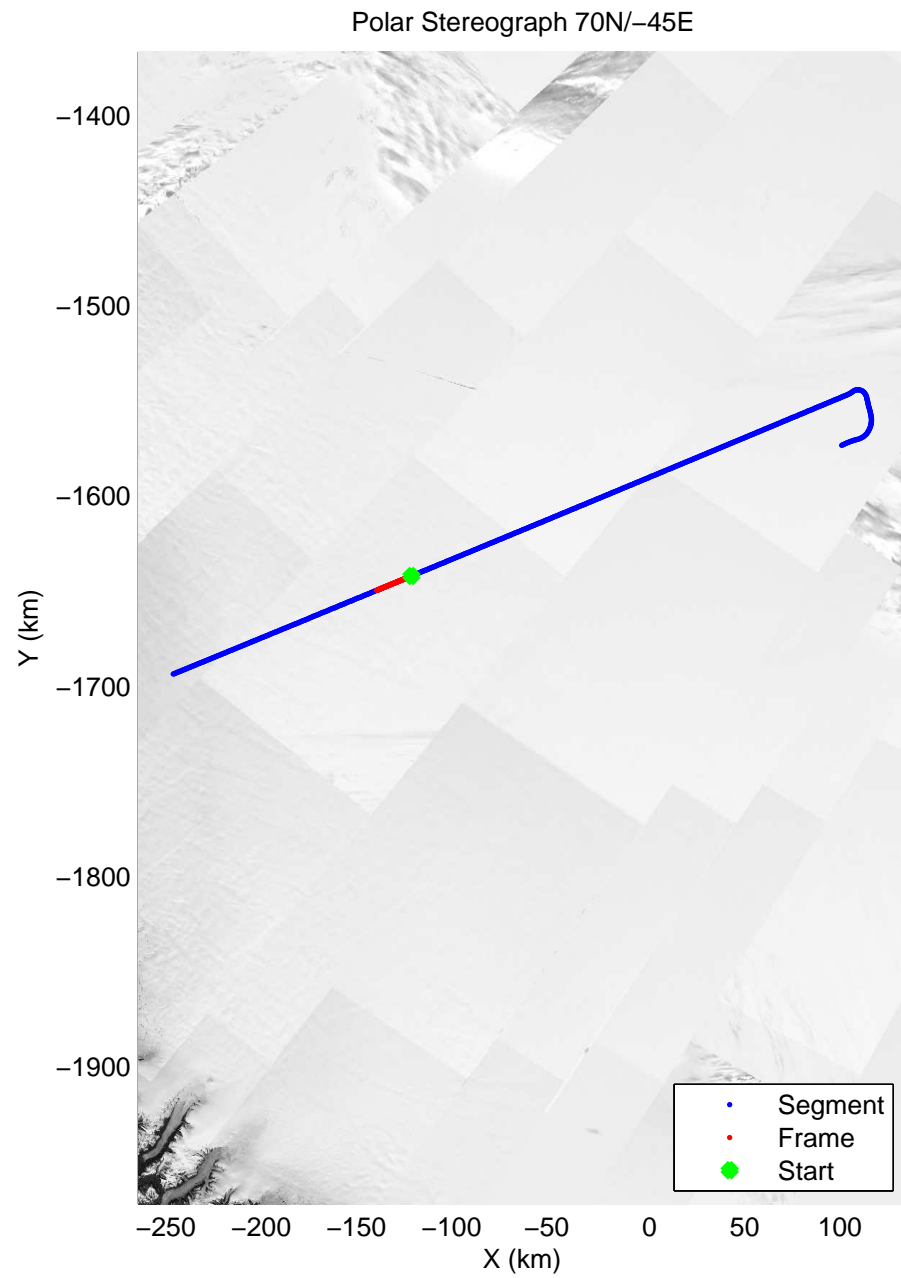

accum 2011_Greenland_P3: "Cryosat Land" 20110329_03_013: 14:54:21.5 to 14:56:51.5 GPS

accum 2011_Greenland_P3: "Cryosat Land" 20110329_03_014: 14:56:51.8 to 14:59:20.8 GPS

accum 2011_Greenland_P3: "Cryosat Land" 20110329_03_015: 14:59:21.0 to 15:01:56.0 GPS