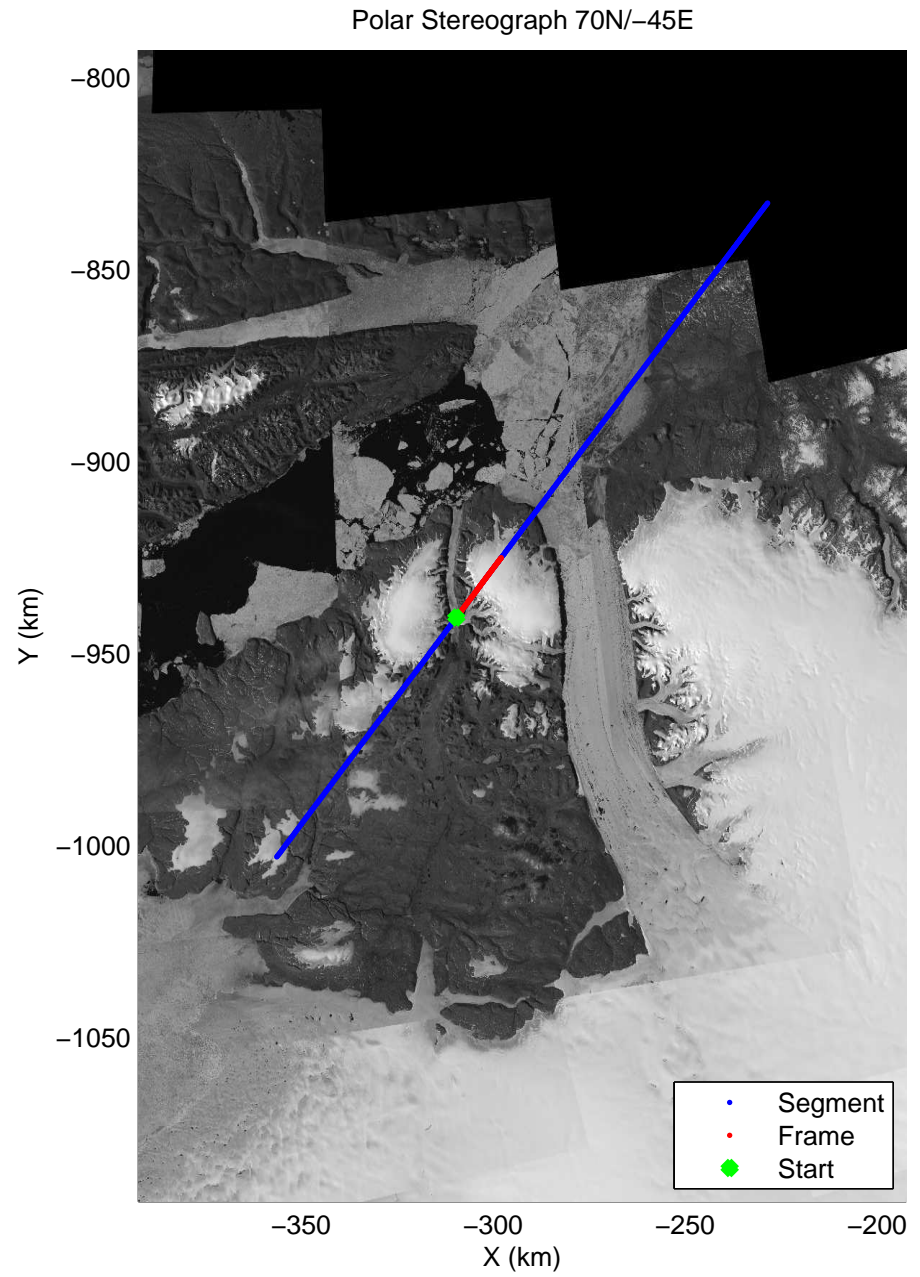

Polar Stereograph 70N/-45E

accum 2011_Greenland_P3: "Sea Ice: North Basin Transect" 20110322_03_001: 13:50:44.8 to 13:53:12.0 GPS

accum 2011_Greenland_P3: "Sea Ice: North Basin Transect" 20110322_03_002: 13:53:12.2 to 13:55:38.0 GPS

accum 2011_Greenland_P3: "Sea Ice: North Basin Transect" 20110322_03_003: 13:55:38.2 to 13:58:05.0 GPS

accum 2011_Greenland_P3: "Sea Ice: North Basin Transect" 20110322_03_004: 13:58:05.2 to 14:00:31.0 GPS

accum 2011_Greenland_P3: "Sea Ice: North Basin Transect" 20110322_03_007: 14:05:32.7 to 14:08:03.8 GPS

Polar Stereograph 70N/-45E

accum 2011_Greenland_P3: "Sea Ice: North Basin Transect" 20110322_03_008: 14:08:04.0 to 14:10:31.6 GPS

accum 2011_Greenland_P3: "Sea Ice: North Basin Transect" 20110322_03_011: 14:15:25.5 to 14:17:48.3 GPS