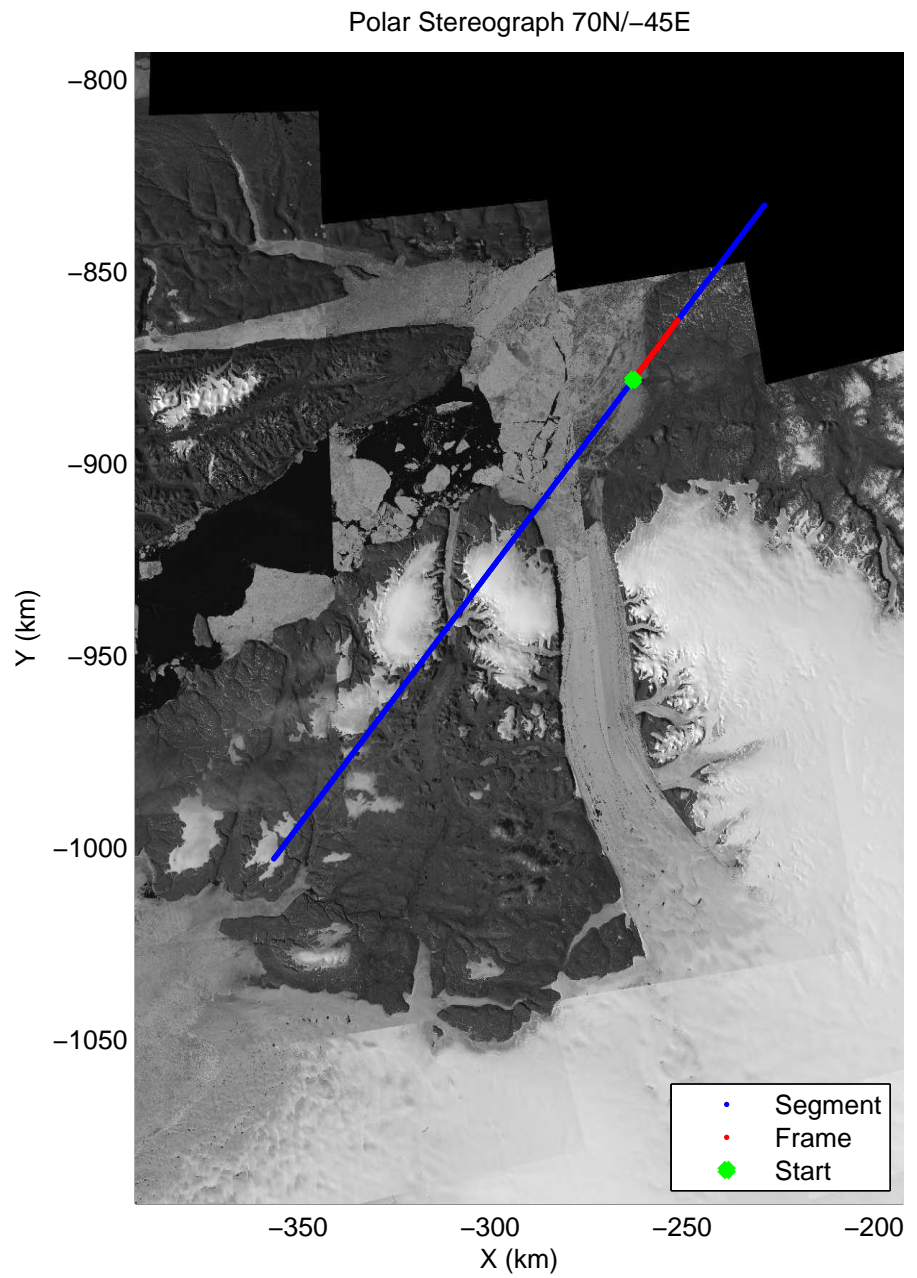

accum 2011_Greenland_P3: "Sea Ice: North Basin Transect" 20110322_03_007: 14:05:32.7 to 14:08:03.8 GPS

Polar Stereograph 70N/-45E

accum 2011_Greenland_P3: "Sea Ice: North Basin Transect" 20110322_03_008: 14:08:04.0 to 14:10:31.6 GPS