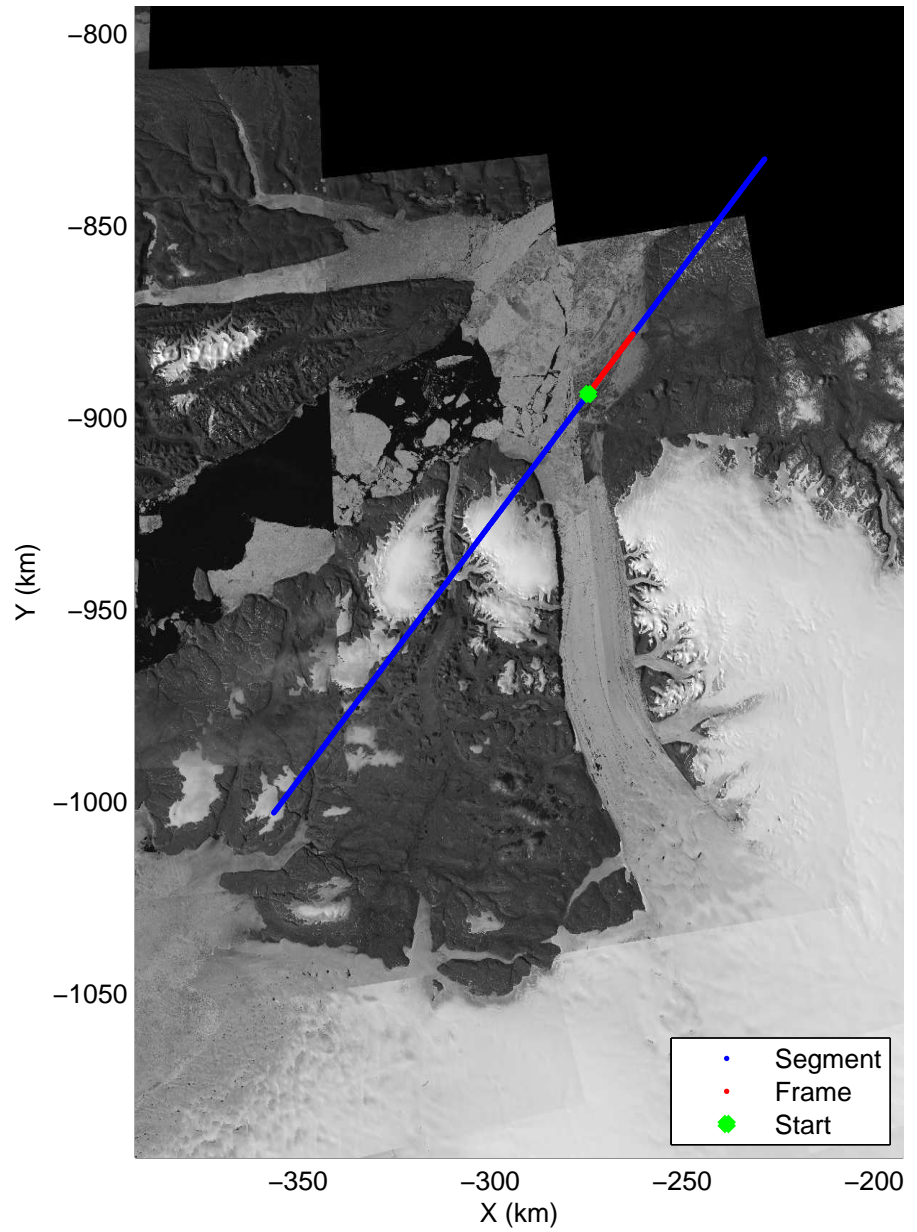

accum 2011_Greenland_P3: "Sea Ice: North Basin Transect" 20110322_03_007: 14:05:32.7 to 14:08:03.8 GPS

Polar Stereograph 70N/-45E

accum 2011_Greenland_P3: "Sea Ice: North Basin Transect" 20110322_03_008: 14:08:04.0 to 14:10:31.6 GPS