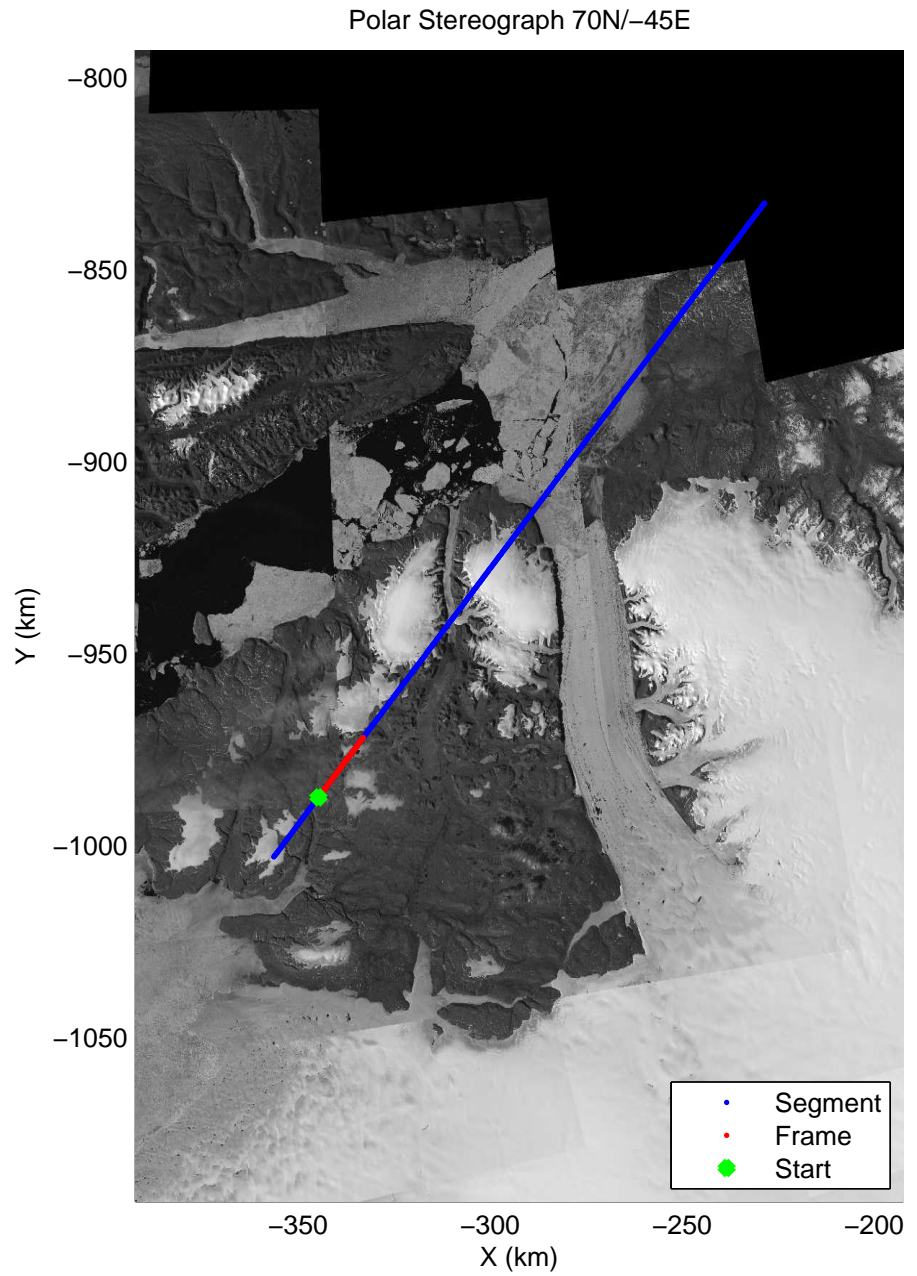

Polar Stereograph 70N/-45E

accum 2011_Greenland_P3: "Sea Ice: North Basin Transect" 20110322_03_001: 13:50:44.8 to 13:53:12.0 GPS

accum 2011_Greenland_P3: "Sea Ice: North Basin Transect" 20110322_03_002: 13:53:12.2 to 13:55:38.0 GPS

accum 2011_Greenland_P3: "Sea Ice: North Basin Transect" 20110322_03_007: 14:05:32.7 to 14:08:03.8 GPS

Polar Stereograph 70N/-45E

accum 2011_Greenland_P3: "Sea Ice: North Basin Transect" 20110322_03_008: 14:08:04.0 to 14:10:31.6 GPS

accum 2011_Greenland_P3: "Sea Ice: North Basin Transect" 20110322_03_011: 14:15:25.5 to 14:17:48.3 GPS