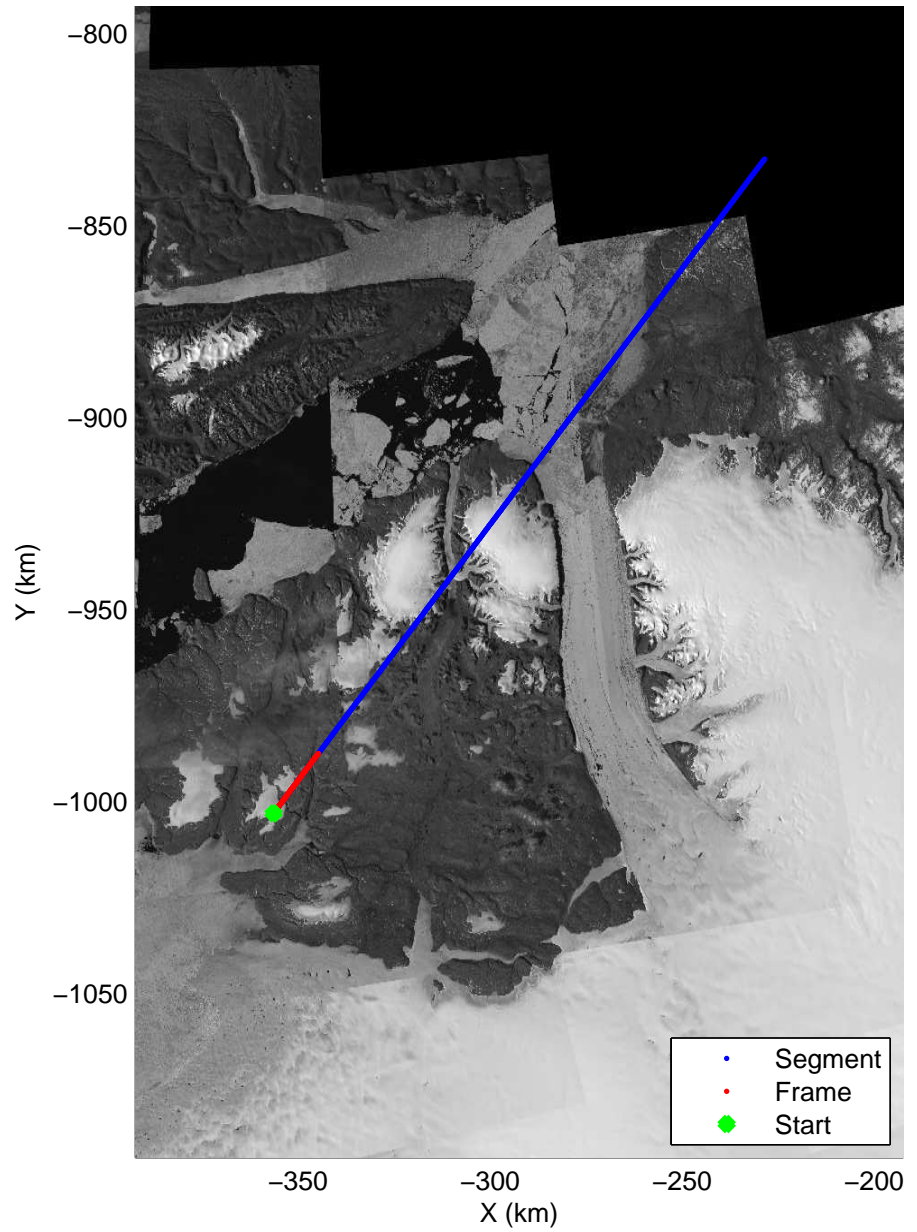

Polar Stereograph 70N/-45E

accum 2011_Greenland_P3: "Sea Ice: North Basin Transect" 20110322_03_001: 13:50:44.8 to 13:53:12.0 GPS

accum 2011_Greenland_P3: "Sea Ice: North Basin Transect" 20110322_03_002: 13:53:12.2 to 13:55:38.0 GPS

accum 2011_Greenland_P3: "Sea Ice: North Basin Transect" 20110322_03_003: 13:55:38.2 to 13:58:05.0 GPS

accum 2011_Greenland_P3: "Sea Ice: North Basin Transect" 20110322_03_004: 13:58:05.2 to 14:00:31.0 GPS

accum 2011_Greenland_P3: "Sea Ice: North Basin Transect" 20110322_03_007: 14:05:32.7 to 14:08:03.8 GPS

Polar Stereograph 70N/-45E

accum 2011_Greenland_P3: "Sea Ice: North Basin Transect" 20110322_03_008: 14:08:04.0 to 14:10:31.6 GPS

accum 2011_Greenland_P3: "Sea Ice: North Basin Transect" 20110322_03_011: 14:15:25.5 to 14:17:48.3 GPS