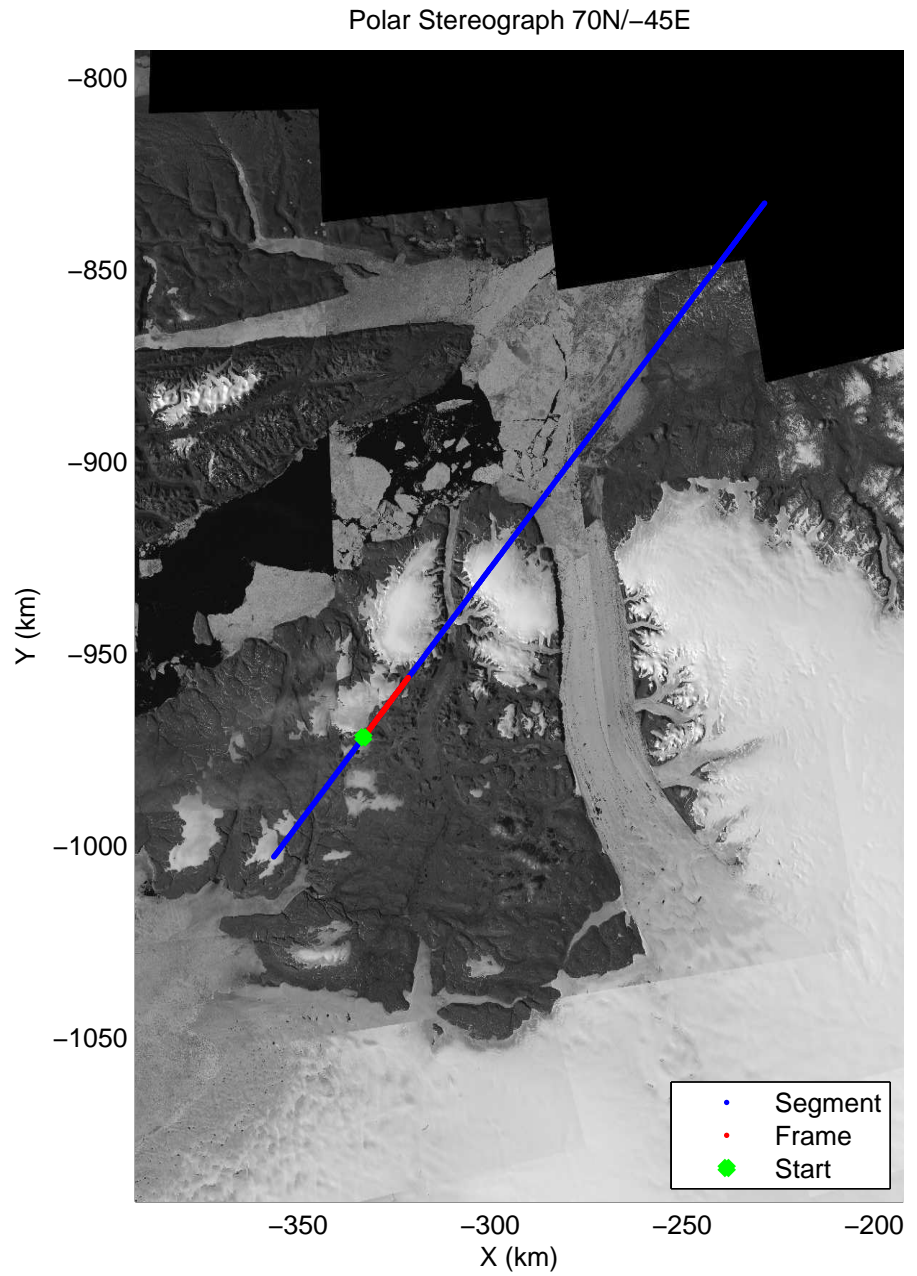

Polar Stereograph 70N/-45E

accum 2011_Greenland_P3: "Sea Ice: North Basin Transect" 20110322_03_001: 13:50:44.8 to 13:53:12.0 GPS

accum 2011_Greenland_P3: "Sea Ice: North Basin Transect" 20110322_03_002: 13:53:12.2 to 13:55:38.0 GPS

accum 2011_Greenland_P3: "Sea Ice: North Basin Transect" 20110322_03_003: 13:55:38.2 to 13:58:05.0 GPS

accum 2011_Greenland_P3: "Sea Ice: North Basin Transect" 20110322_03_004: 13:58:05.2 to 14:00:31.0 GPS

accum 2011_Greenland_P3: "Sea Ice: North Basin Transect" 20110322_03_007: 14:05:32.7 to 14:08:03.8 GPS

Polar Stereograph 70N/-45E

accum 2011_Greenland_P3: "Sea Ice: North Basin Transect" 20110322_03_008: 14:08:04.0 to 14:10:31.6 GPS

accum 2011_Greenland_P3: "Sea Ice: North Basin Transect" 20110322_03_011: 14:15:25.5 to 14:17:48.3 GPS