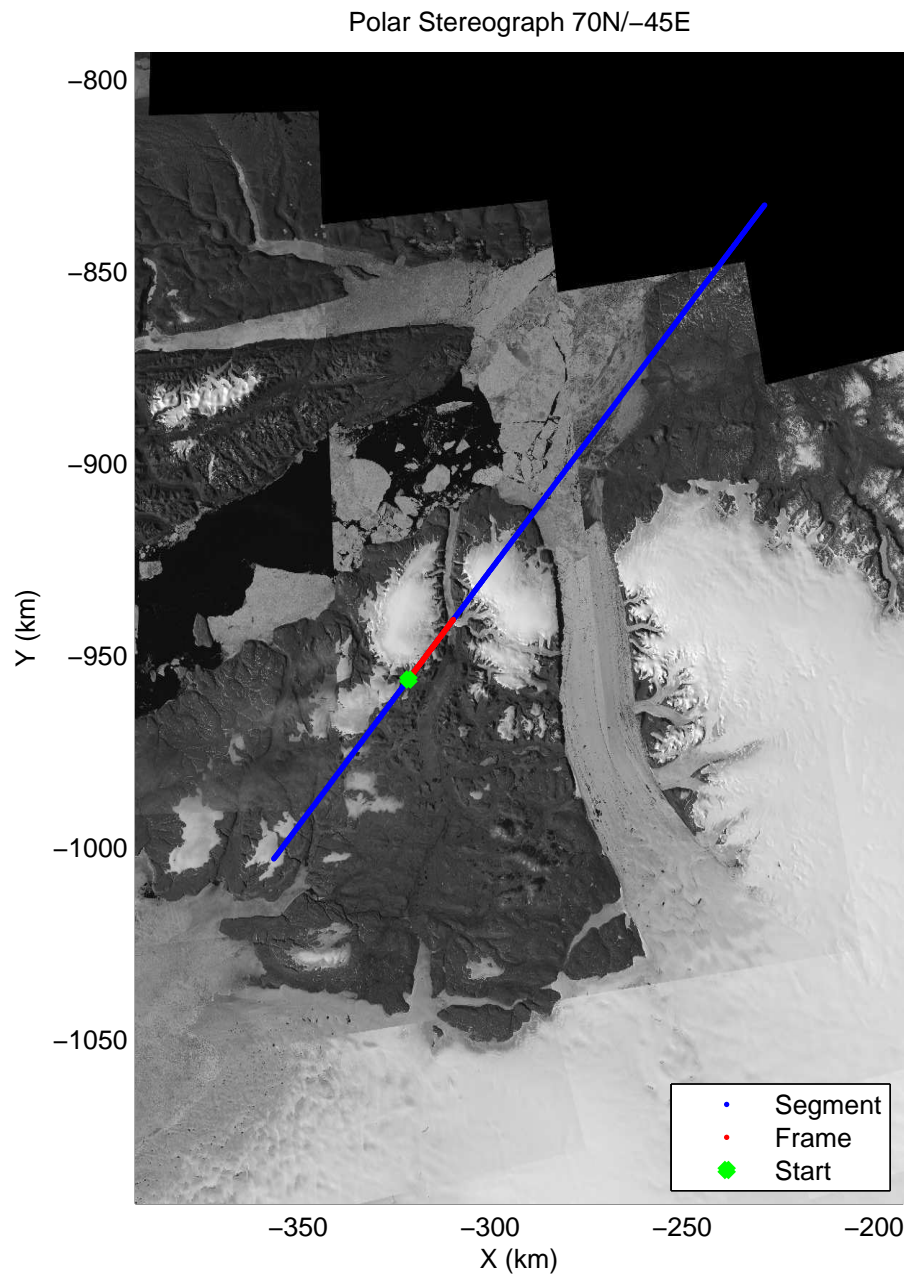

Polar Stereograph 70N/-45E

accum 2011_Greenland_P3: "Sea Ice: North Basin Transect" 20110322_03_001: 13:50:44.8 to 13:53:12.0 GPS

accum 2011_Greenland_P3: "Sea Ice: North Basin Transect" 20110322_03_002: 13:53:12.2 to 13:55:38.0 GPS

accum 2011_Greenland_P3: "Sea Ice: North Basin Transect" 20110322_03_003: 13:55:38.2 to 13:58:05.0 GPS

accum 2011_Greenland_P3: "Sea Ice: North Basin Transect" 20110322_03_004: 13:58:05.2 to 14:00:31.0 GPS

accum 2011_Greenland_P3: "Sea Ice: North Basin Transect" 20110322_03_007: 14:05:32.7 to 14:08:03.8 GPS

Polar Stereograph 70N/-45E

accum 2011_Greenland_P3: "Sea Ice: North Basin Transect" 20110322_03_008: 14:08:04.0 to 14:10:31.6 GPS

accum 2011_Greenland_P3: "Sea Ice: North Basin Transect" 20110322_03_011: 14:15:25.5 to 14:17:48.3 GPS