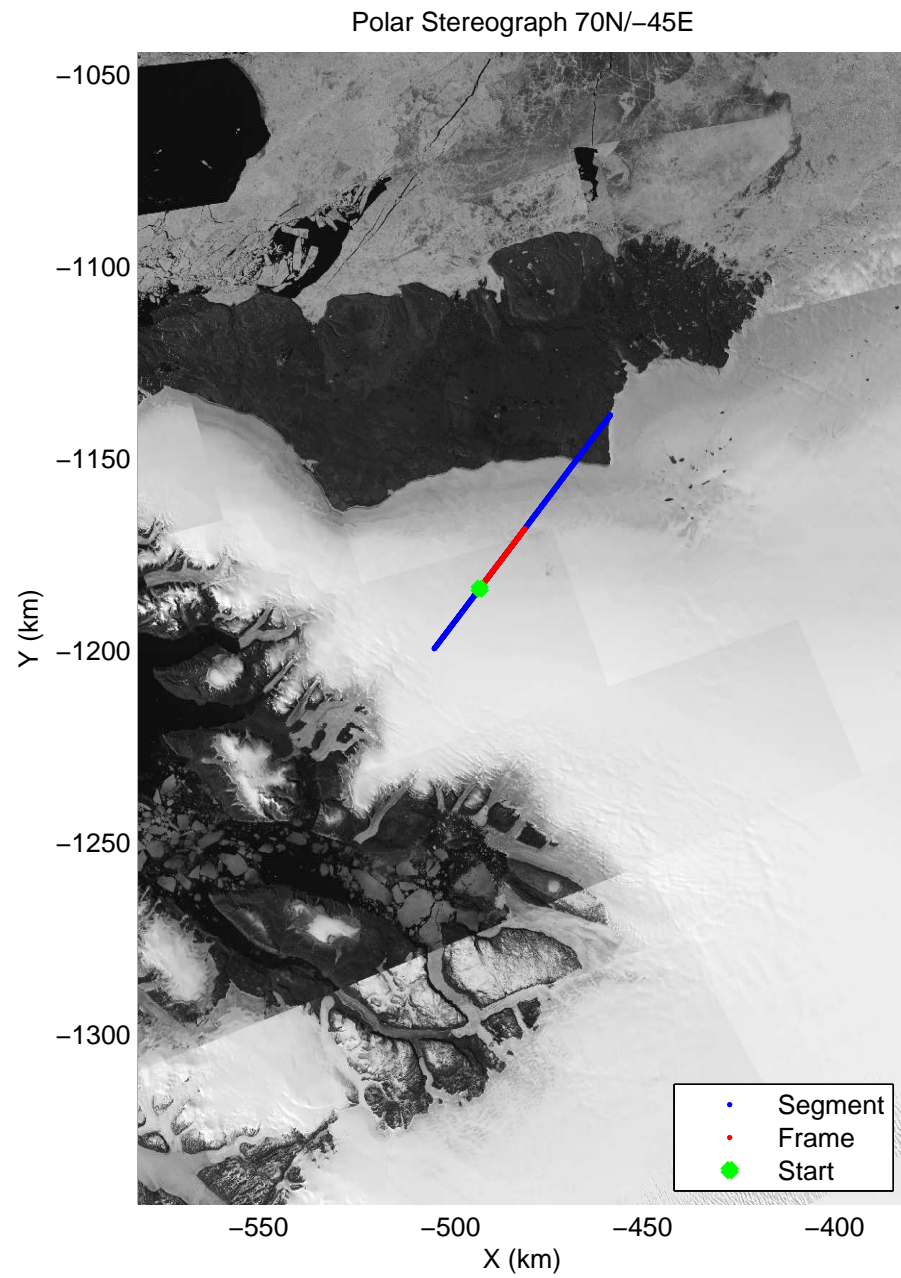

accum 2011_Greenland_P3: "Sea Ice: North Basin Transect" 20110322_02_001: 13:20:42.4 to 13:23:07.4 GPS

accum 2011_Greenland_P3: "Sea Ice: North Basin Transect" 20110322_02_002: 13:23:07.7 to 13:25:32.6 GPS

Polar Stereograph 70N/-45E

accum 2011_Greenland_P3: "Sea Ice: North Basin Transect" 20110322_02_003: 13:25:32.8 to 13:27:56.6 GPS

Polar Stereograph 70N/-45E

accum 2011_Greenland_P3: "Sea Ice: North Basin Transect" 20110322_02_004: 13:27:56.8 to 13:30:03.8 GPS