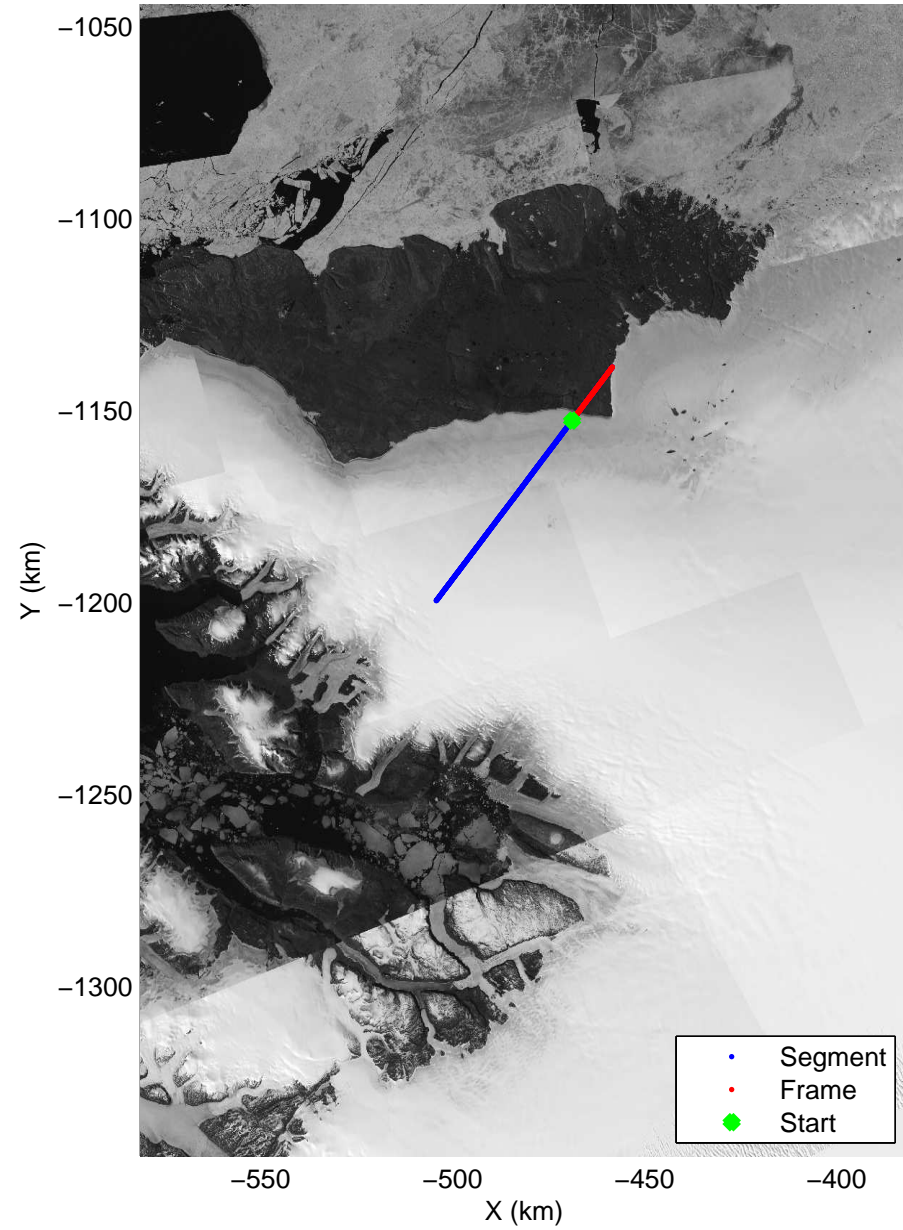

accum 2011_Greenland_P3: "Sea Ice: North Basin Transect" 20110322_02_001: 13:20:42.4 to 13:23:07.4 GPS

accum 2011_Greenland_P3: "Sea Ice: North Basin Transect" 20110322_02_002: 13:23:07.7 to 13:25:32.6 GPS

Polar Stereograph 70N/-45E

accum 2011_Greenland_P3: "Sea Ice: North Basin Transect" 20110322_02_003: 13:25:32.8 to 13:27:56.6 GPS

Polar Stereograph 70N/-45E

accum 2011_Greenland_P3: "Sea Ice: North Basin Transect" 20110322_02_004: 13:27:56.8 to 13:30:03.8 GPS