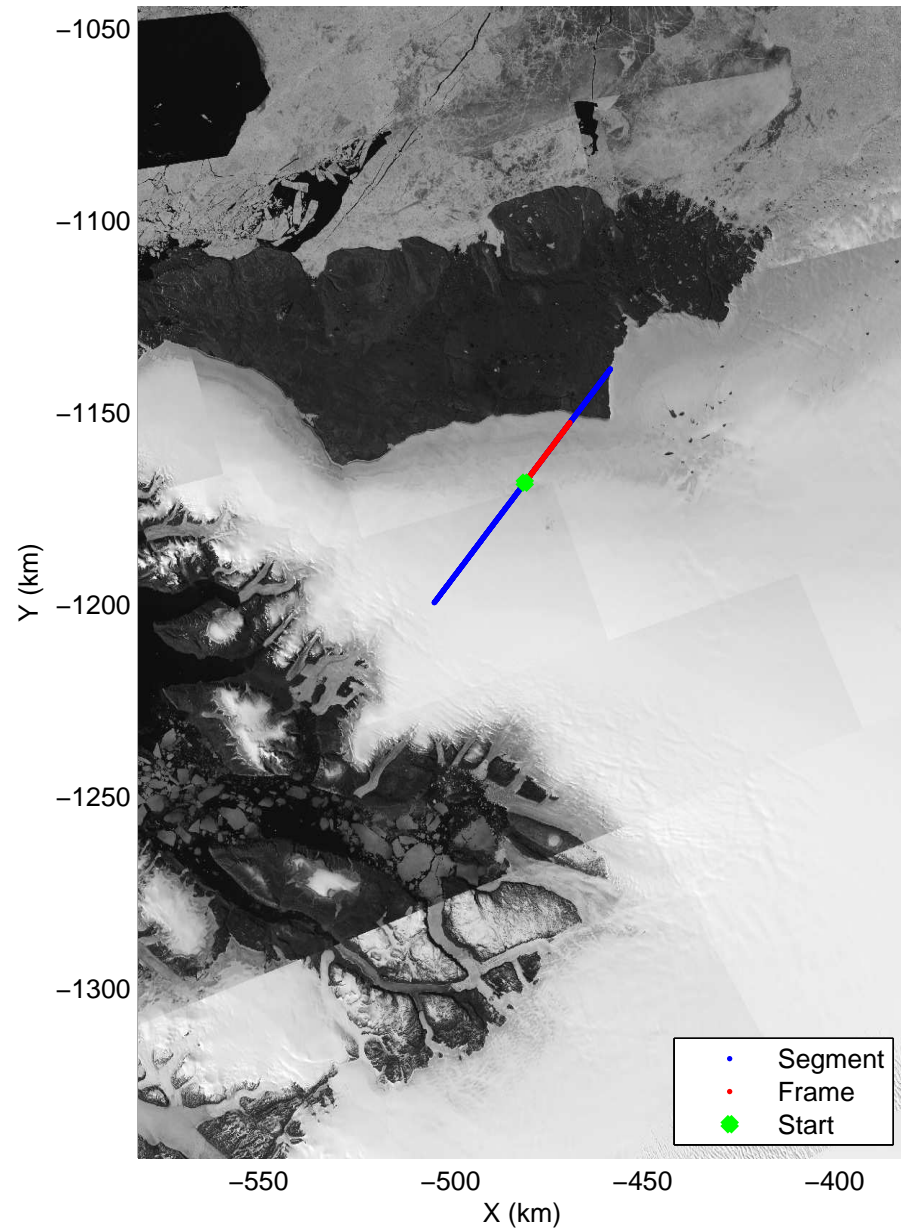

accum 2011_Greenland_P3: "Sea Ice: North Basin Transect" 20110322_02_001: 13:20:42.4 to 13:23:07.4 GPS

accum 2011_Greenland_P3: "Sea Ice: North Basin Transect" 20110322_02_002: 13:23:07.7 to 13:25:32.6 GPS

Polar Stereograph 70N/-45E

accum 2011_Greenland_P3: "Sea Ice: North Basin Transect" 20110322_02_003: 13:25:32.8 to 13:27:56.6 GPS

Polar Stereograph 70N/-45E

accum 2011_Greenland_P3: "Sea Ice: North Basin Transect" 20110322_02_004: 13:27:56.8 to 13:30:03.8 GPS