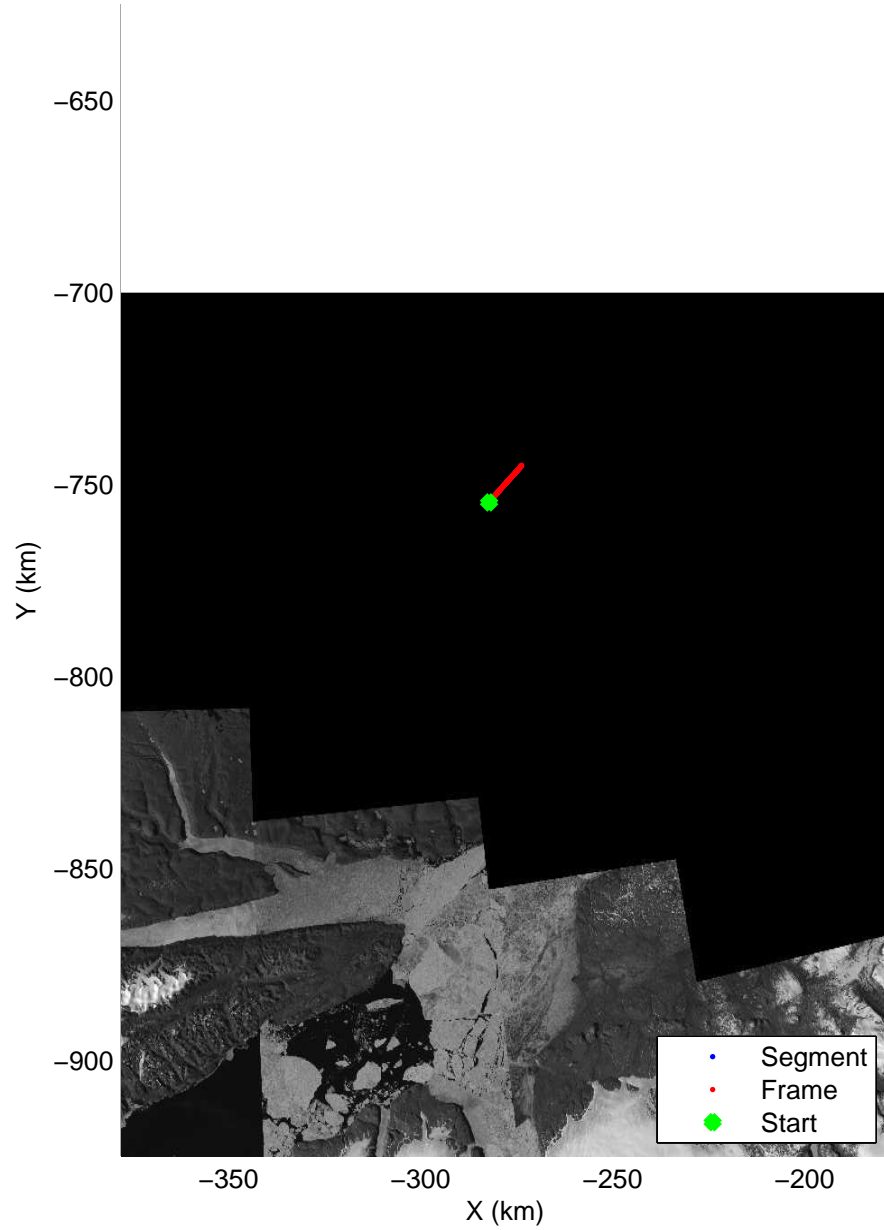

Polar Stereograph 70N/-45E

accum 2011\_Greenland\_P3: "Sea Ice: ZZ West" 20110318\_04\_001: 12:38:03.8 to 12:39:29.1 GPS