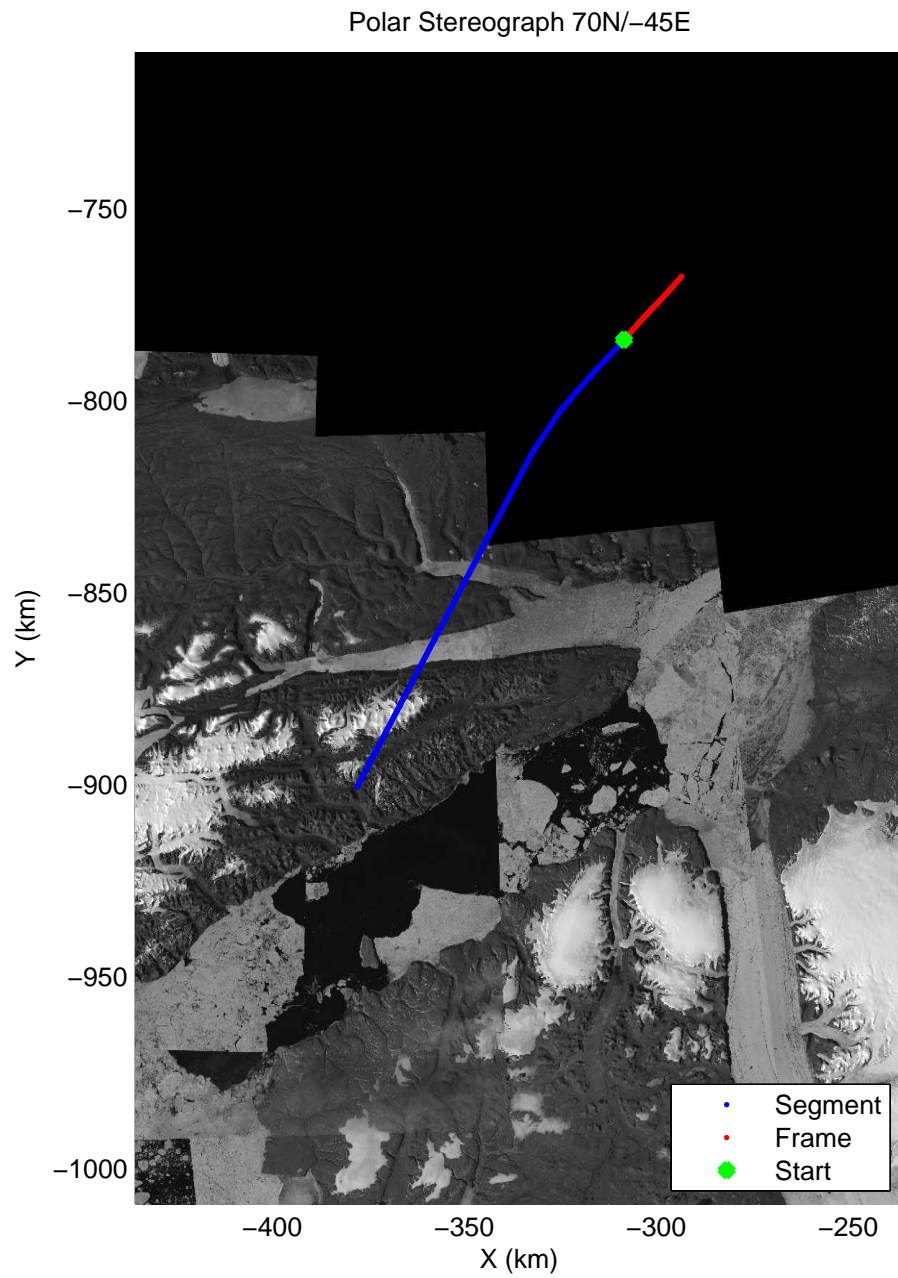

Polar Stereograph 70N/-45E

accum 2011_Greenland_P3: "Sea Ice: ZZ West" 20110318_03_001: 12:17:16.3 to 12:19:32.5 GPS

accum 2011_Greenland_P3: "Sea Ice: ZZ West" 20110318_03_002: 12:19:32.7 to 12:21:47.8 GPS

accum 2011_Greenland_P3: "Sea Ice: ZZ West" 20110318_03_003: 12:21:48.0 to 12:24:01.9 GPS

accum 2011_Greenland_P3: "Sea Ice: ZZ West" 20110318_03_004: 12:24:02.1 to 12:26:15.3 GPS

accum 2011_Greenland_P3: "Sea Ice: ZZ West" 20110318_03_005: 12:26:15.5 to 12:28:32.7 GPS

accum 2011_Greenland_P3: "Sea Ice: ZZ West" 20110318_03_006: 12:28:33.0 to 12:30:54.3 GPS

accum 2011_Greenland_P3: "Sea Ice: ZZ West" 20110318_03_007: 12:30:54.5 to 12:33:16.6 GPS

accum 2011_Greenland_P3: "Sea Ice: ZZ West" 20110318_03_008: 12:33:16.8 to 12:36:02.8 GPS