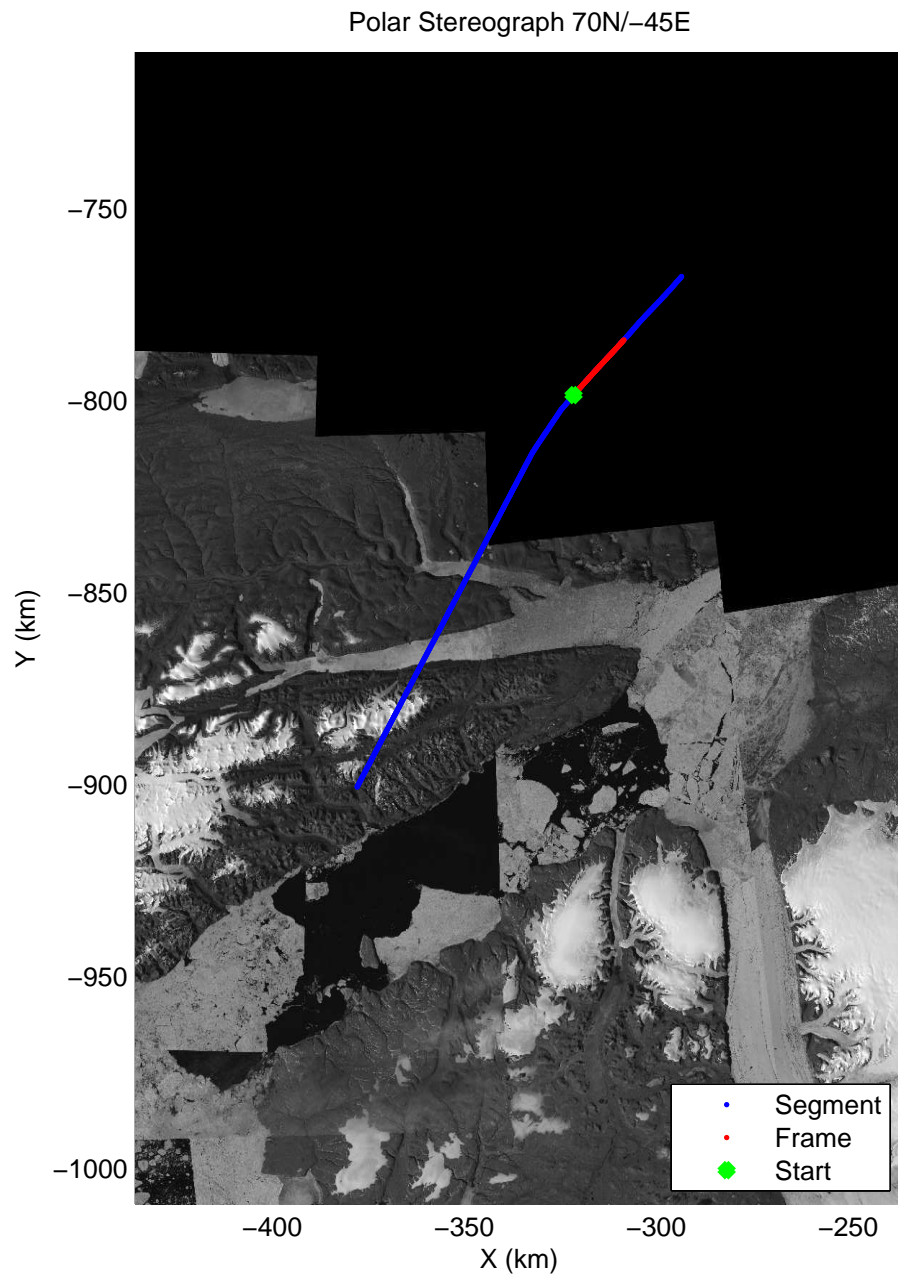

Polar Stereograph 70N/-45E

accum 2011_Greenland_P3: "Sea Ice: ZZ West" 20110318_03_001: 12:17:16.3 to 12:19:32.5 GPS

accum 2011_Greenland_P3: "Sea Ice: ZZ West" 20110318_03_002: 12:19:32.7 to 12:21:47.8 GPS

accum 2011_Greenland_P3: "Sea Ice: ZZ West" 20110318_03_003: 12:21:48.0 to 12:24:01.9 GPS

accum 2011_Greenland_P3: "Sea Ice: ZZ West" 20110318_03_004: 12:24:02.1 to 12:26:15.3 GPS

accum 2011_Greenland_P3: "Sea Ice: ZZ West" 20110318_03_005: 12:26:15.5 to 12:28:32.7 GPS

accum 2011_Greenland_P3: "Sea Ice: ZZ West" 20110318_03_006: 12:28:33.0 to 12:30:54.3 GPS

accum 2011_Greenland_P3: "Sea Ice: ZZ West" 20110318_03_007: 12:30:54.5 to 12:33:16.6 GPS

accum 2011_Greenland_P3: "Sea Ice: ZZ West" 20110318_03_008: 12:33:16.8 to 12:36:02.8 GPS