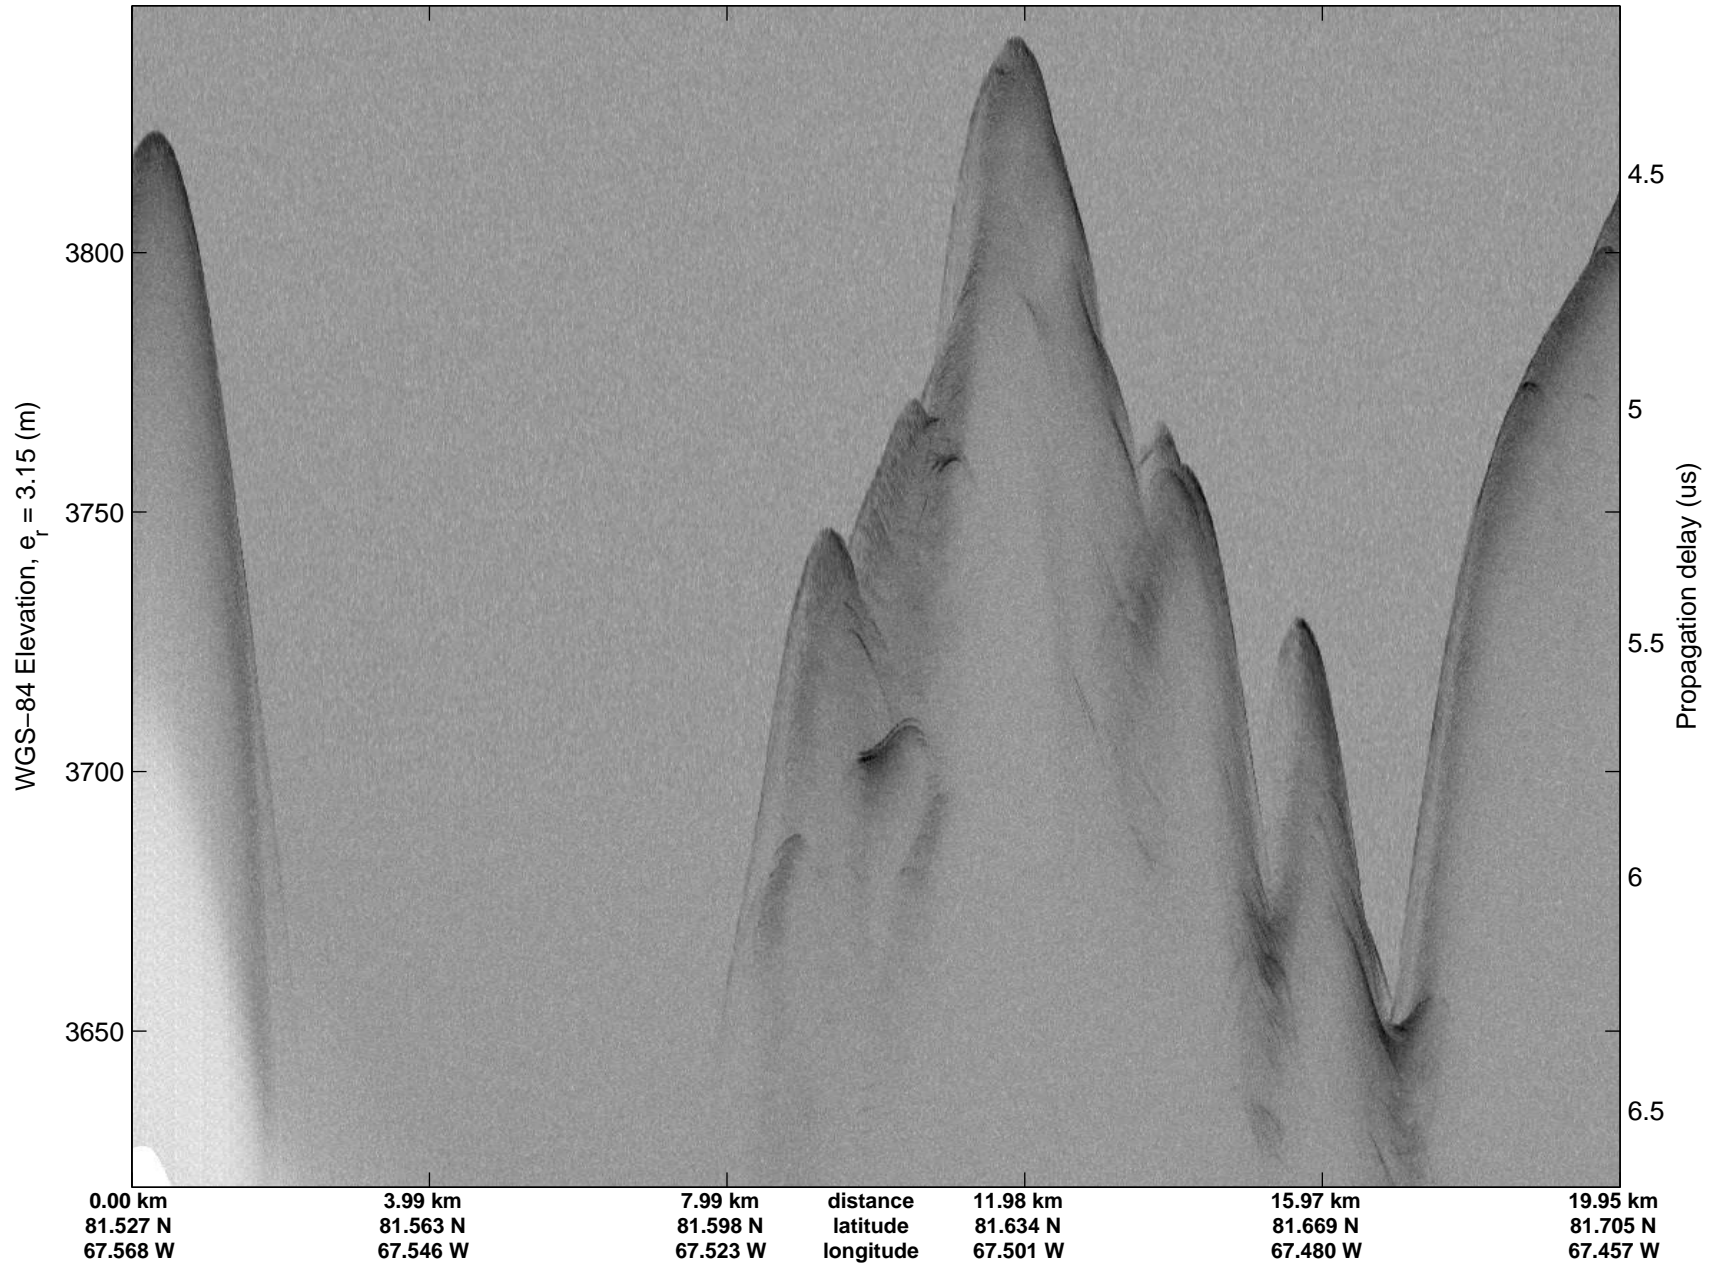

Polar Stereograph 70N/-45E

accum 2011_Greenland_P3: "Sea Ice: ZZ West" 20110318_03_001: 12:17:16.3 to 12:19:32.5 GPS

accum 2011_Greenland_P3: "Sea Ice: ZZ West" 20110318_03_002: 12:19:32.7 to 12:21:47.8 GPS

accum 2011_Greenland_P3: "Sea Ice: ZZ West" 20110318_03_003: 12:21:48.0 to 12:24:01.9 GPS

accum 2011_Greenland_P3: "Sea Ice: ZZ West" 20110318_03_004: 12:24:02.1 to 12:26:15.3 GPS

accum 2011_Greenland_P3: "Sea Ice: ZZ West" 20110318_03_005: 12:26:15.5 to 12:28:32.7 GPS

accum 2011_Greenland_P3: "Sea Ice: ZZ West" 20110318_03_006: 12:28:33.0 to 12:30:54.3 GPS

accum 2011_Greenland_P3: "Sea Ice: ZZ West" 20110318_03_007: 12:30:54.5 to 12:33:16.6 GPS

accum 2011_Greenland_P3: "Sea Ice: ZZ West" 20110318_03_008: 12:33:16.8 to 12:36:02.8 GPS