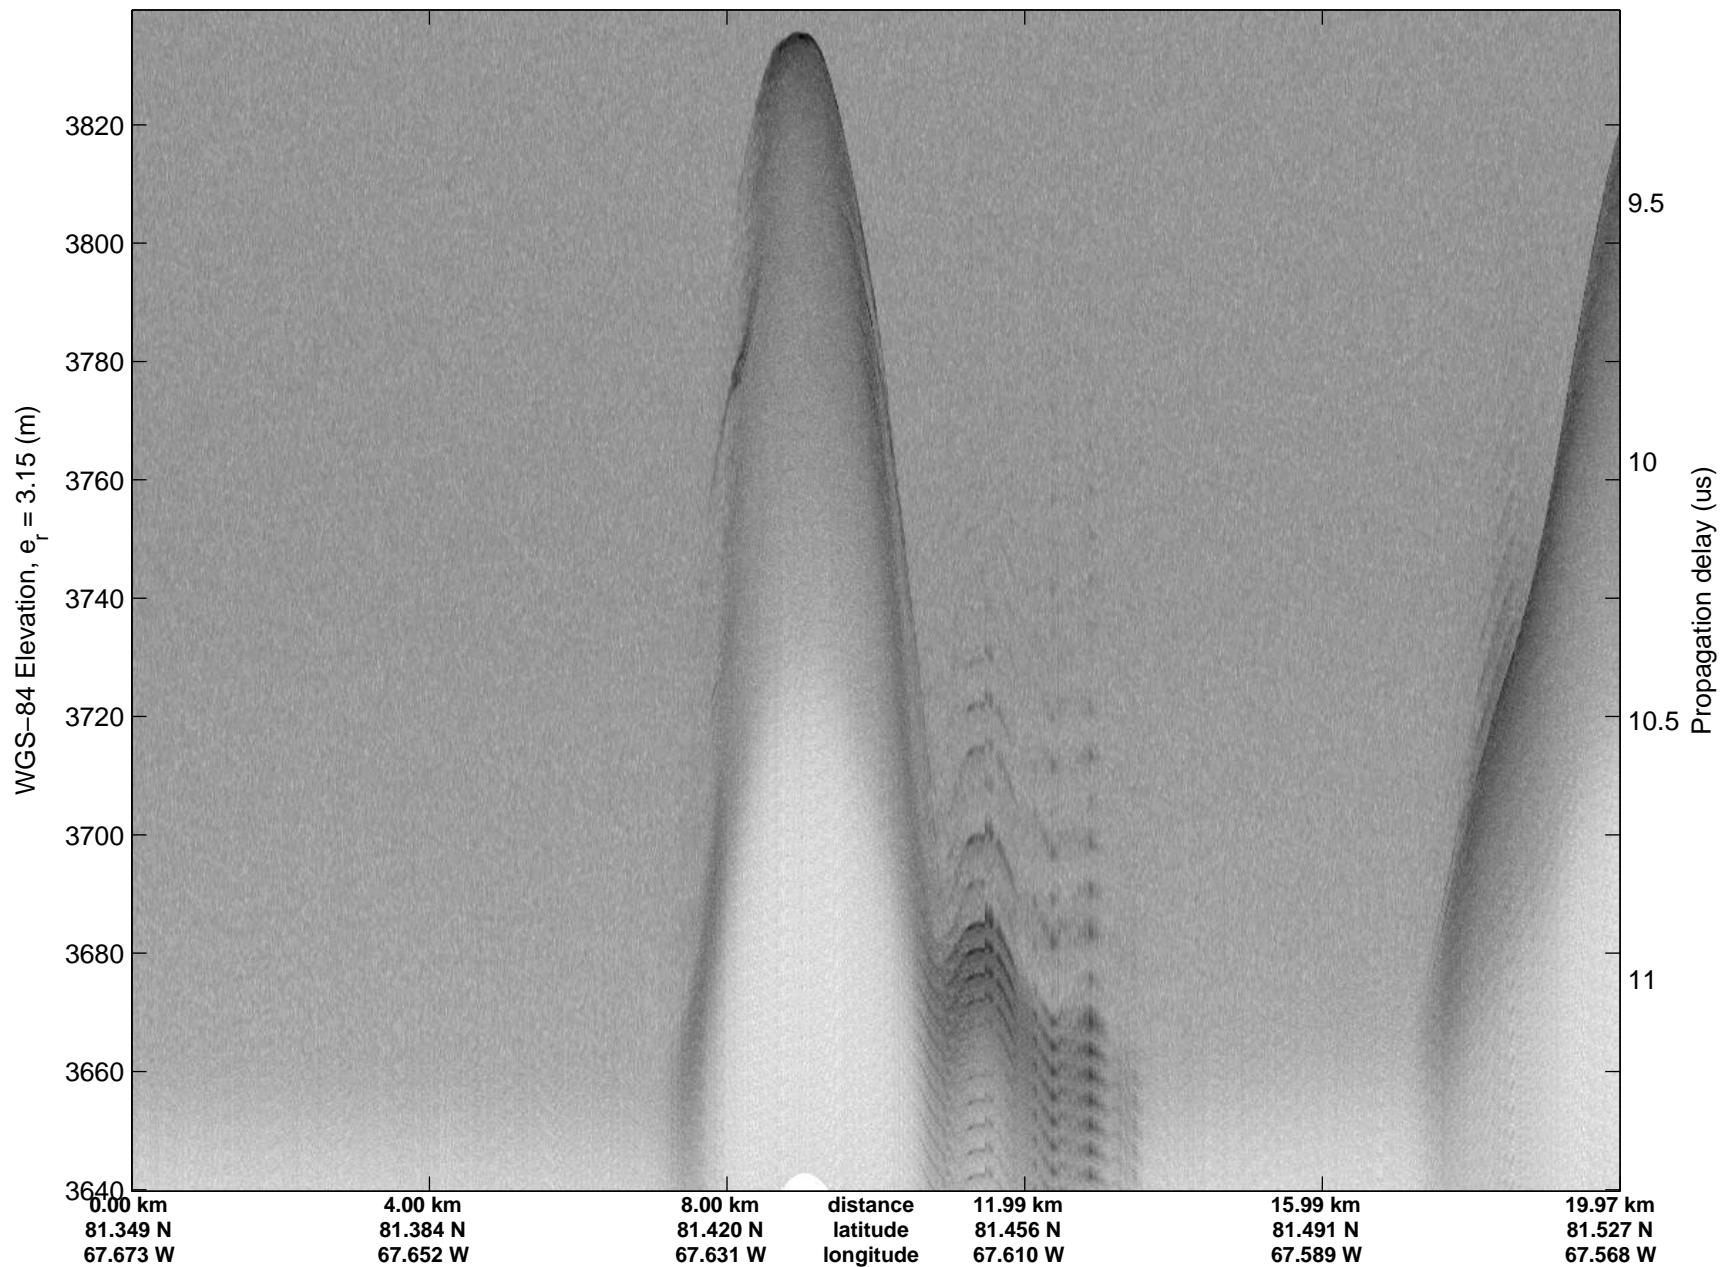

Polar Stereograph 70N/-45E

accum 2011_Greenland_P3: "Sea Ice: ZZ West" 20110318_03_001: 12:17:16.3 to 12:19:32.5 GPS

accum 2011_Greenland_P3: "Sea Ice: ZZ West" 20110318_03_002: 12:19:32.7 to 12:21:47.8 GPS

accum 2011_Greenland_P3: "Sea Ice: ZZ West" 20110318_03_003: 12:21:48.0 to 12:24:01.9 GPS

accum 2011_Greenland_P3: "Sea Ice: ZZ West" 20110318_03_004: 12:24:02.1 to 12:26:15.3 GPS

accum 2011_Greenland_P3: "Sea Ice: ZZ West" 20110318_03_005: 12:26:15.5 to 12:28:32.7 GPS

accum 2011_Greenland_P3: "Sea Ice: ZZ West" 20110318_03_006: 12:28:33.0 to 12:30:54.3 GPS

accum 2011_Greenland_P3: "Sea Ice: ZZ West" 20110318_03_007: 12:30:54.5 to 12:33:16.6 GPS

accum 2011_Greenland_P3: "Sea Ice: ZZ West" 20110318_03_008: 12:33:16.8 to 12:36:02.8 GPS