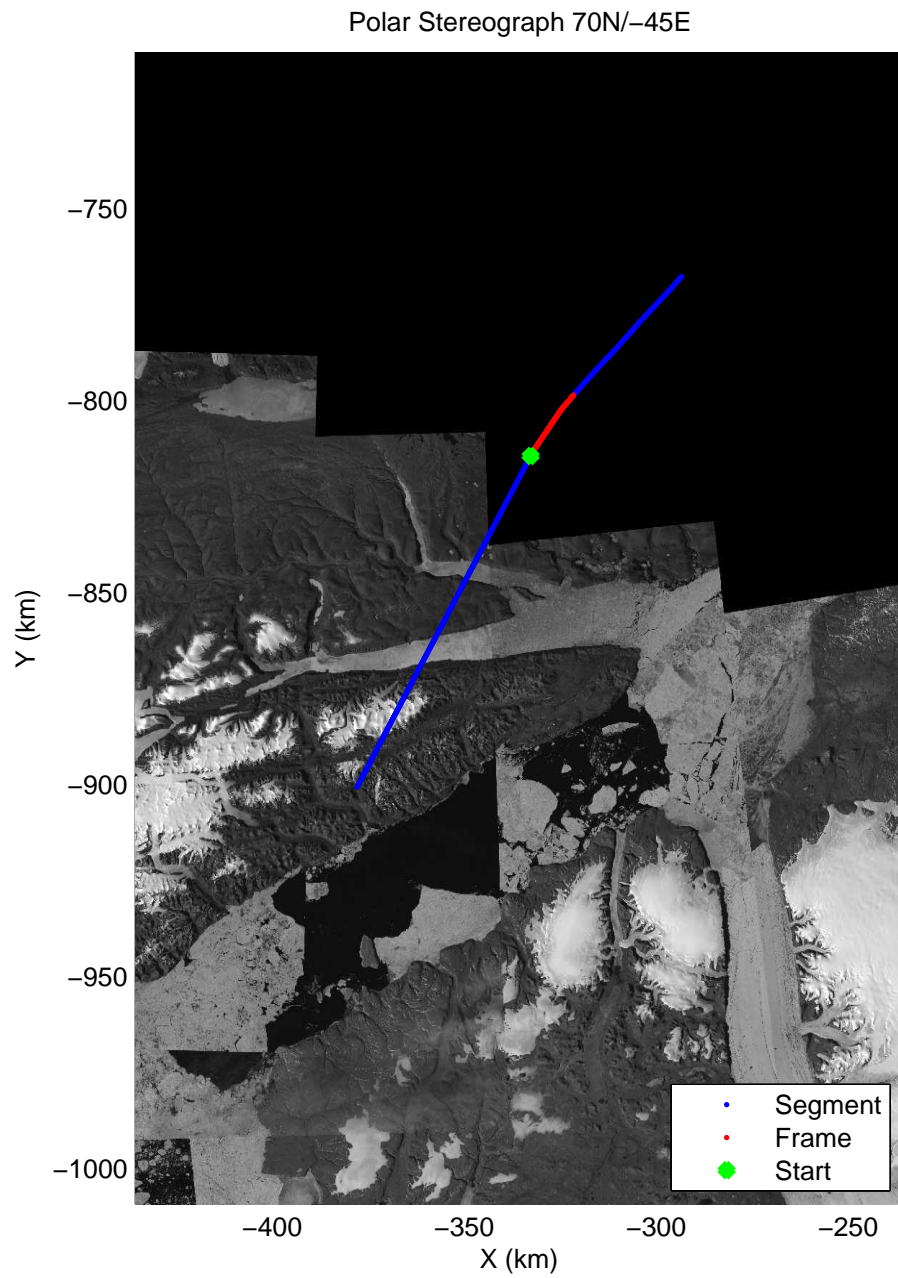

Polar Stereograph 70N/-45E

accum 2011_Greenland_P3: "Sea Ice: ZZ West" 20110318_03_001: 12:17:16.3 to 12:19:32.5 GPS

accum 2011_Greenland_P3: "Sea Ice: ZZ West" 20110318_03_002: 12:19:32.7 to 12:21:47.8 GPS

accum 2011_Greenland_P3: "Sea Ice: ZZ West" 20110318_03_003: 12:21:48.0 to 12:24:01.9 GPS

accum 2011_Greenland_P3: "Sea Ice: ZZ West" 20110318_03_004: 12:24:02.1 to 12:26:15.3 GPS

accum 2011_Greenland_P3: "Sea Ice: ZZ West" 20110318_03_005: 12:26:15.5 to 12:28:32.7 GPS

accum 2011_Greenland_P3: "Sea Ice: ZZ West" 20110318_03_006: 12:28:33.0 to 12:30:54.3 GPS

accum 2011_Greenland_P3: "Sea Ice: ZZ West" 20110318_03_007: 12:30:54.5 to 12:33:16.6 GPS

accum 2011_Greenland_P3: "Sea Ice: ZZ West" 20110318_03_008: 12:33:16.8 to 12:36:02.8 GPS