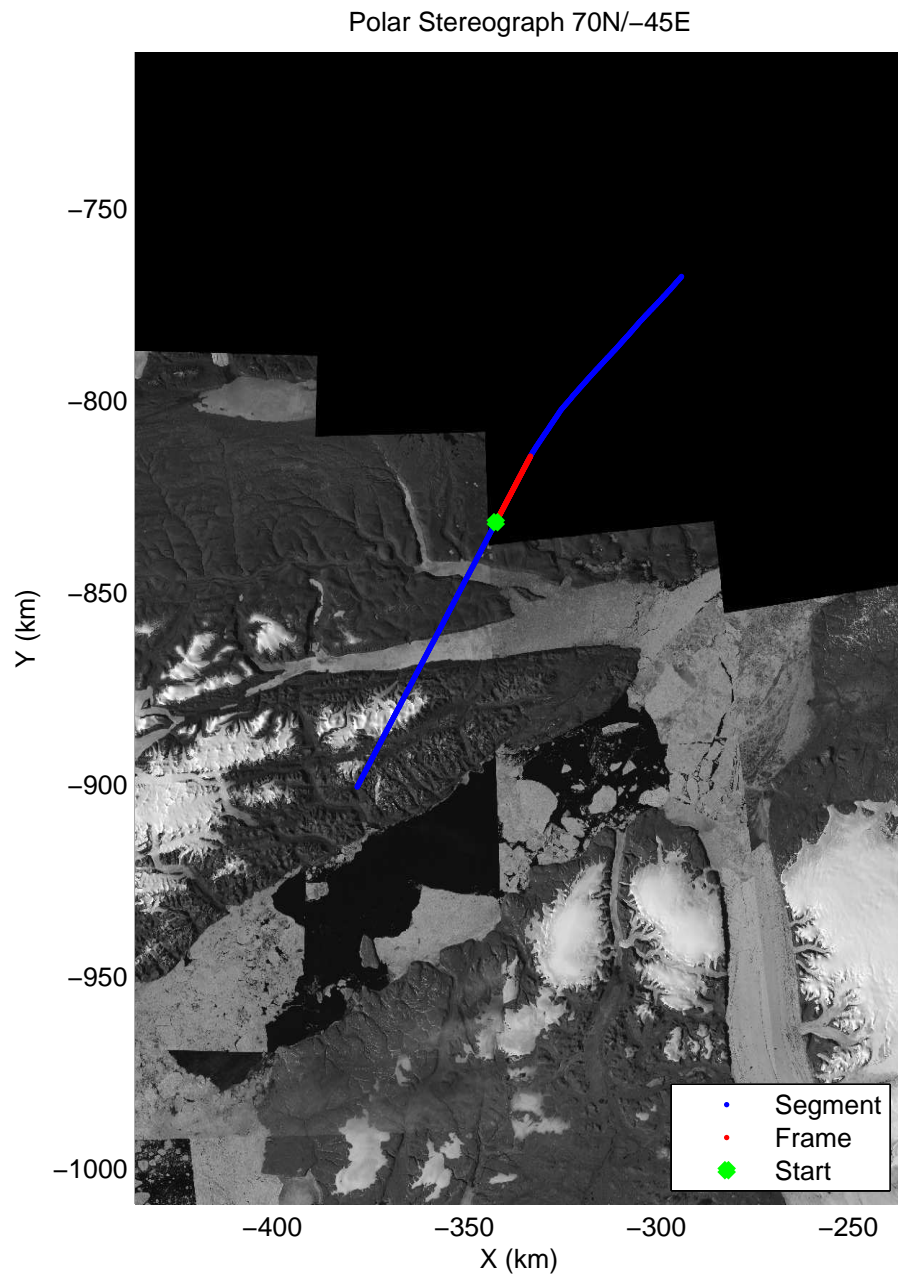

Polar Stereograph 70N/-45E

accum 2011_Greenland_P3: "Sea Ice: ZZ West" 20110318_03_001: 12:17:16.3 to 12:19:32.5 GPS

accum 2011_Greenland_P3: "Sea Ice: ZZ West" 20110318_03_002: 12:19:32.7 to 12:21:47.8 GPS

accum 2011_Greenland_P3: "Sea Ice: ZZ West" 20110318_03_003: 12:21:48.0 to 12:24:01.9 GPS

accum 2011_Greenland_P3: "Sea Ice: ZZ West" 20110318_03_004: 12:24:02.1 to 12:26:15.3 GPS

accum 2011_Greenland_P3: "Sea Ice: ZZ West" 20110318_03_005: 12:26:15.5 to 12:28:32.7 GPS

accum 2011_Greenland_P3: "Sea Ice: ZZ West" 20110318_03_006: 12:28:33.0 to 12:30:54.3 GPS

accum 2011_Greenland_P3: "Sea Ice: ZZ West" 20110318_03_007: 12:30:54.5 to 12:33:16.6 GPS

accum 2011_Greenland_P3: "Sea Ice: ZZ West" 20110318_03_008: 12:33:16.8 to 12:36:02.8 GPS