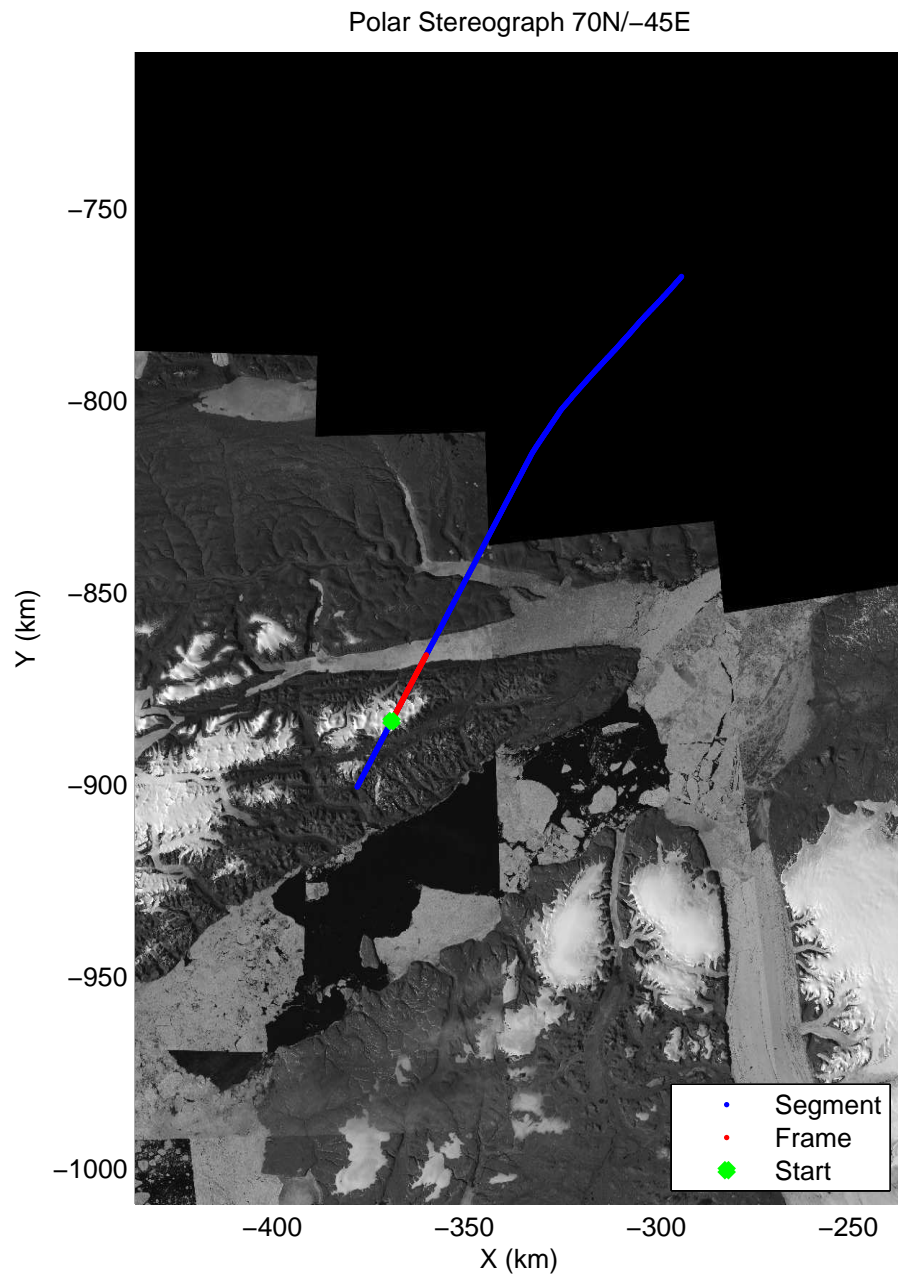

Polar Stereograph 70N/-45E

accum 2011_Greenland_P3: "Sea Ice: ZZ West" 20110318_03_001: 12:17:16.3 to 12:19:32.5 GPS

accum 2011_Greenland_P3: "Sea Ice: ZZ West" 20110318_03_002: 12:19:32.7 to 12:21:47.8 GPS

accum 2011_Greenland_P3: "Sea Ice: ZZ West" 20110318_03_003: 12:21:48.0 to 12:24:01.9 GPS

accum 2011_Greenland_P3: "Sea Ice: ZZ West" 20110318_03_004: 12:24:02.1 to 12:26:15.3 GPS

accum 2011_Greenland_P3: "Sea Ice: ZZ West" 20110318_03_005: 12:26:15.5 to 12:28:32.7 GPS

accum 2011_Greenland_P3: "Sea Ice: ZZ West" 20110318_03_006: 12:28:33.0 to 12:30:54.3 GPS

accum 2011_Greenland_P3: "Sea Ice: ZZ West" 20110318_03_007: 12:30:54.5 to 12:33:16.6 GPS

accum 2011_Greenland_P3: "Sea Ice: ZZ West" 20110318_03_008: 12:33:16.8 to 12:36:02.8 GPS