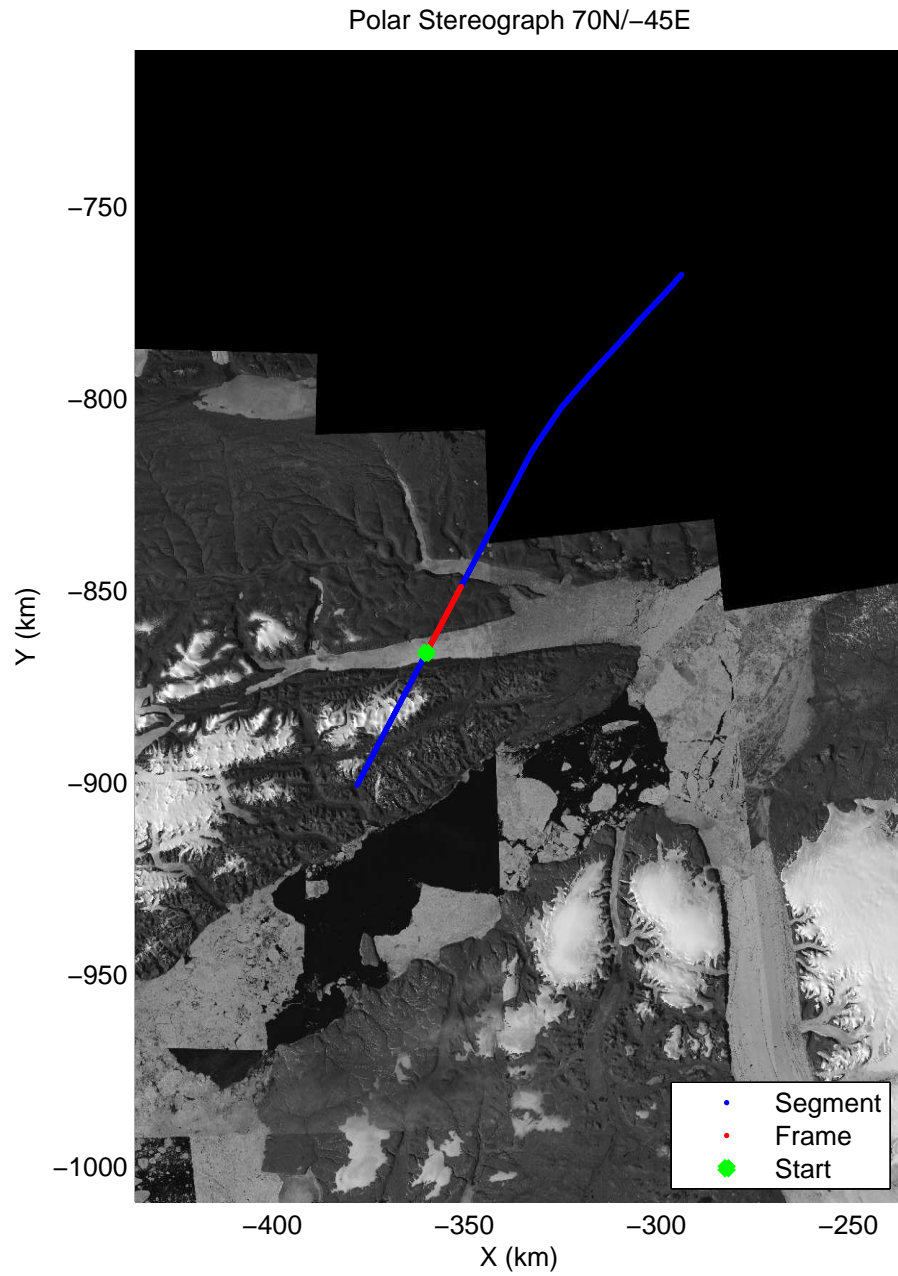

Polar Stereograph 70N/-45E

accum 2011_Greenland_P3: "Sea Ice: ZZ West" 20110318_03_001: 12:17:16.3 to 12:19:32.5 GPS

accum 2011_Greenland_P3: "Sea Ice: ZZ West" 20110318_03_002: 12:19:32.7 to 12:21:47.8 GPS

accum 2011_Greenland_P3: "Sea Ice: ZZ West" 20110318_03_003: 12:21:48.0 to 12:24:01.9 GPS

accum 2011_Greenland_P3: "Sea Ice: ZZ West" 20110318_03_004: 12:24:02.1 to 12:26:15.3 GPS

accum 2011_Greenland_P3: "Sea Ice: ZZ West" 20110318_03_005: 12:26:15.5 to 12:28:32.7 GPS

accum 2011_Greenland_P3: "Sea Ice: ZZ West" 20110318_03_006: 12:28:33.0 to 12:30:54.3 GPS

accum 2011_Greenland_P3: "Sea Ice: ZZ West" 20110318_03_007: 12:30:54.5 to 12:33:16.6 GPS

accum 2011_Greenland_P3: "Sea Ice: ZZ West" 20110318_03_008: 12:33:16.8 to 12:36:02.8 GPS