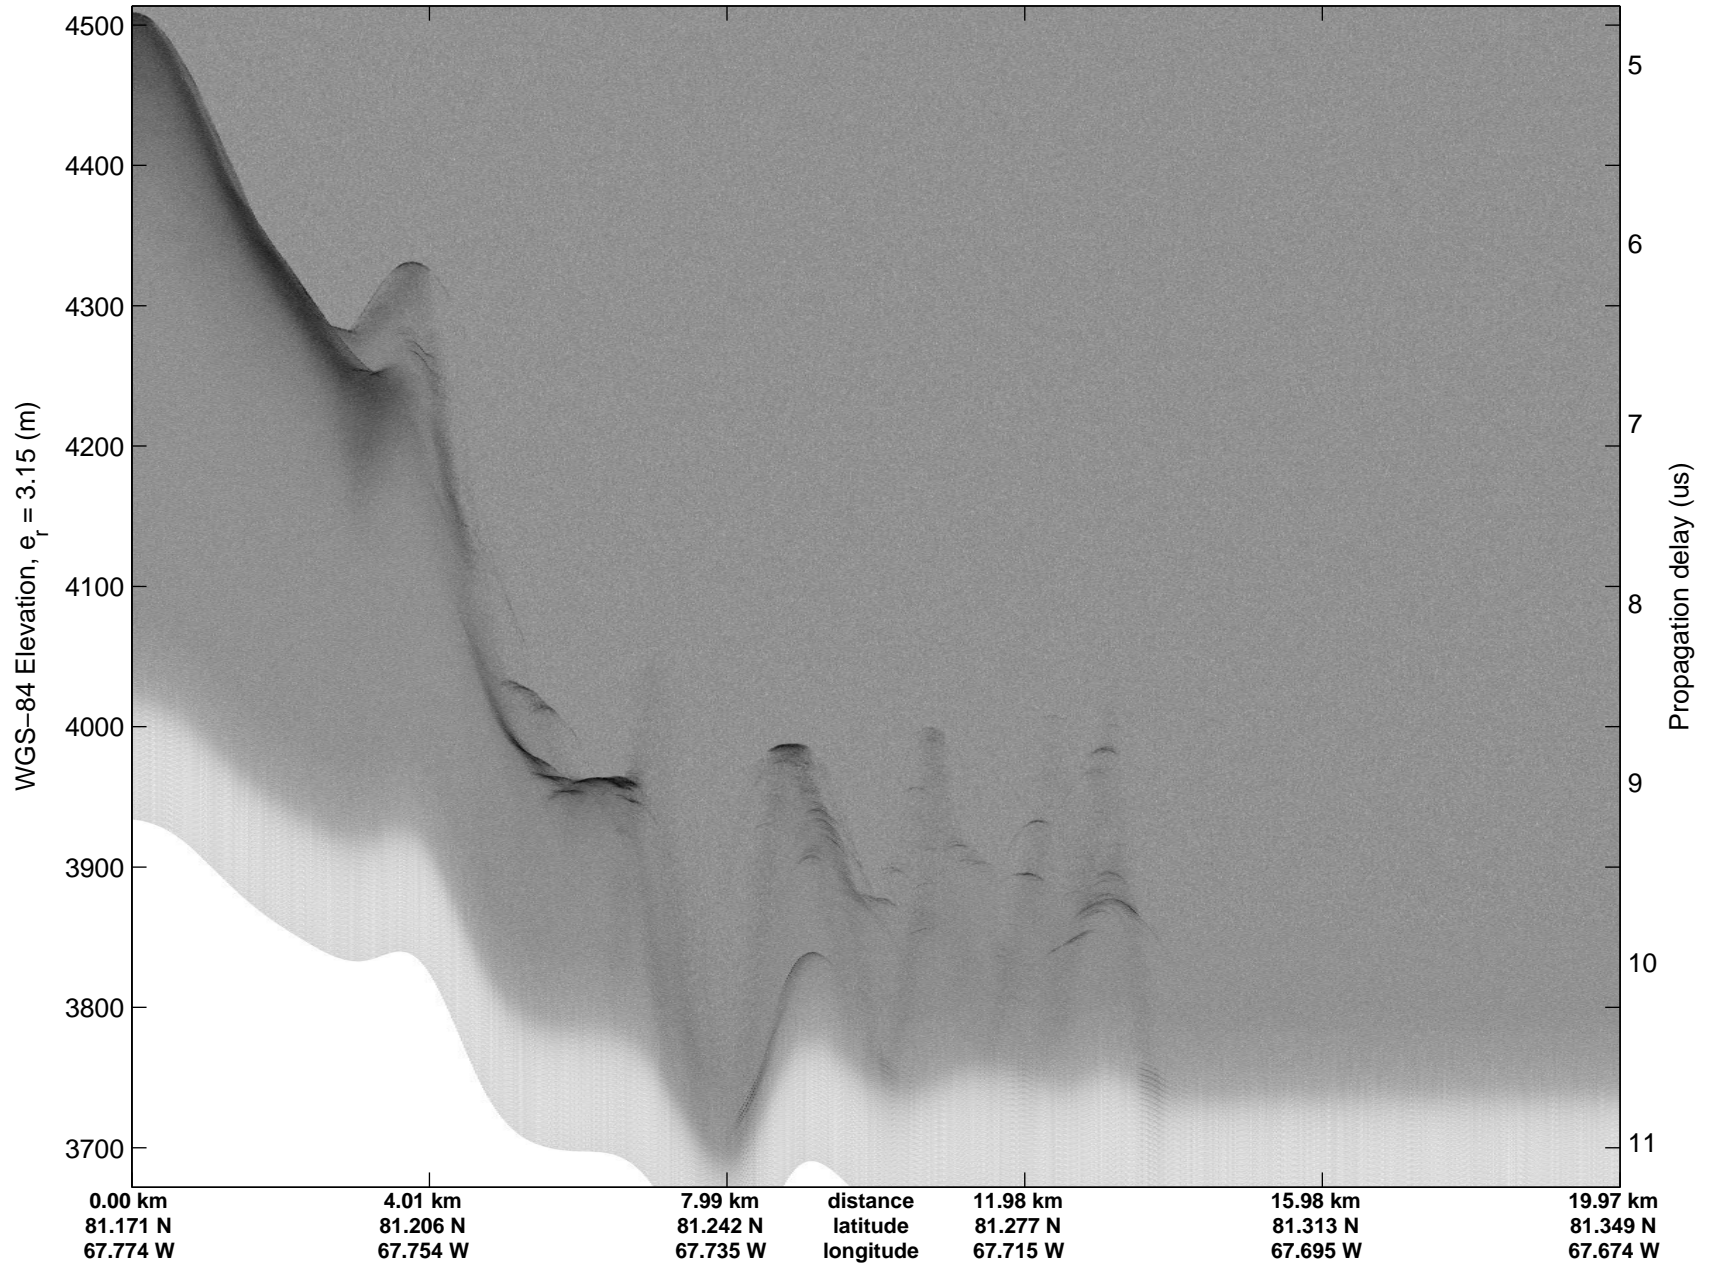

Polar Stereograph 70N/-45E

accum 2011_Greenland_P3: "Sea Ice: ZZ West" 20110318_03_001: 12:17:16.3 to 12:19:32.5 GPS

accum 2011_Greenland_P3: "Sea Ice: ZZ West" 20110318_03_002: 12:19:32.7 to 12:21:47.8 GPS

accum 2011_Greenland_P3: "Sea Ice: ZZ West" 20110318_03_003: 12:21:48.0 to 12:24:01.9 GPS

accum 2011_Greenland_P3: "Sea Ice: ZZ West" 20110318_03_004: 12:24:02.1 to 12:26:15.3 GPS

accum 2011_Greenland_P3: "Sea Ice: ZZ West" 20110318_03_005: 12:26:15.5 to 12:28:32.7 GPS

accum 2011_Greenland_P3: "Sea Ice: ZZ West" 20110318_03_006: 12:28:33.0 to 12:30:54.3 GPS

accum 2011_Greenland_P3: "Sea Ice: ZZ West" 20110318_03_007: 12:30:54.5 to 12:33:16.6 GPS

accum 2011_Greenland_P3: "Sea Ice: ZZ West" 20110318_03_008: 12:33:16.8 to 12:36:02.8 GPS