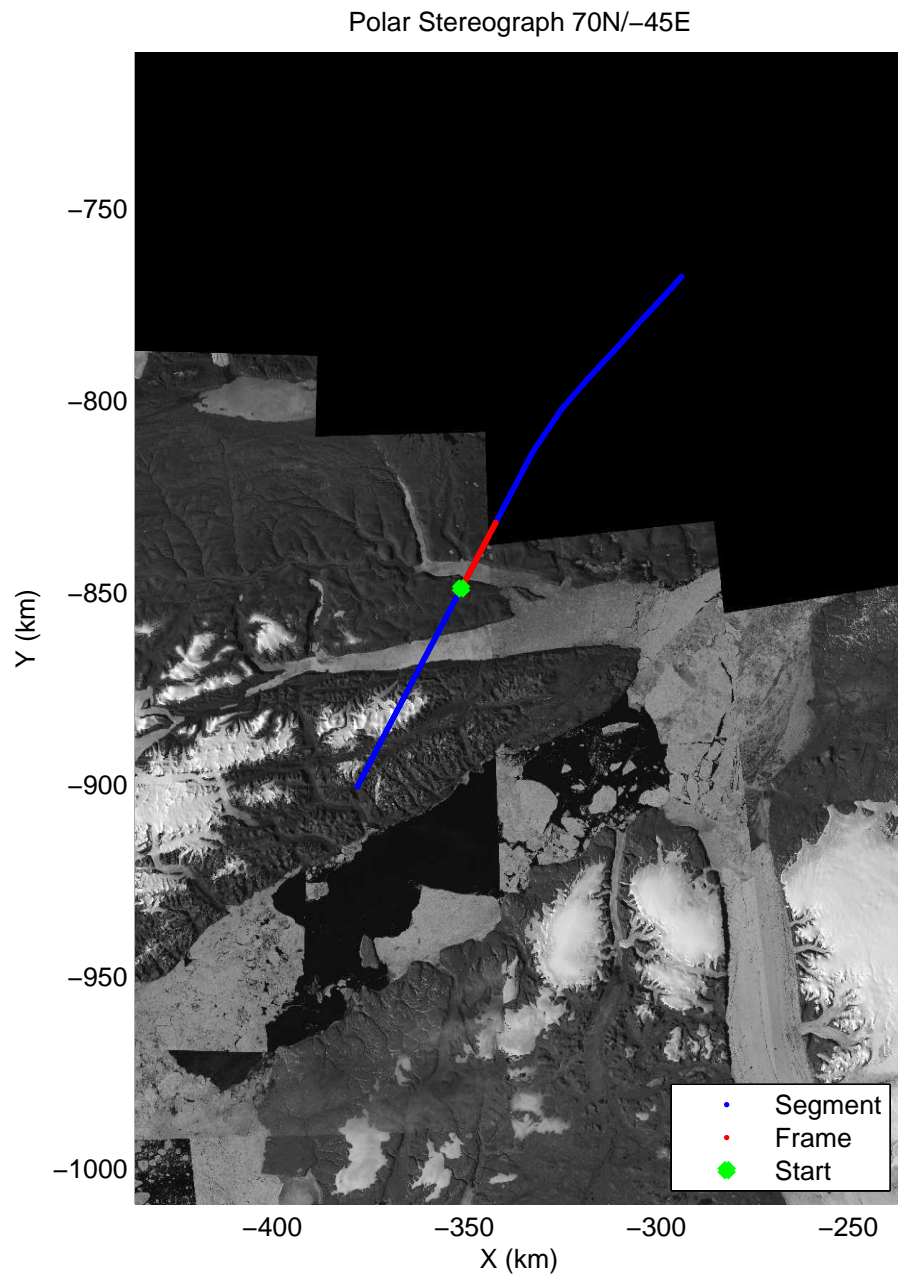

Polar Stereograph 70N/-45E

accum 2011_Greenland_P3: "Sea Ice: ZZ West" 20110318_03_001: 12:17:16.3 to 12:19:32.5 GPS

accum 2011_Greenland_P3: "Sea Ice: ZZ West" 20110318_03_002: 12:19:32.7 to 12:21:47.8 GPS

accum 2011_Greenland_P3: "Sea Ice: ZZ West" 20110318_03_003: 12:21:48.0 to 12:24:01.9 GPS

accum 2011_Greenland_P3: "Sea Ice: ZZ West" 20110318_03_004: 12:24:02.1 to 12:26:15.3 GPS

accum 2011_Greenland_P3: "Sea Ice: ZZ West" 20110318_03_005: 12:26:15.5 to 12:28:32.7 GPS

accum 2011_Greenland_P3: "Sea Ice: ZZ West" 20110318_03_006: 12:28:33.0 to 12:30:54.3 GPS

accum 2011_Greenland_P3: "Sea Ice: ZZ West" 20110318_03_007: 12:30:54.5 to 12:33:16.6 GPS

accum 2011_Greenland_P3: "Sea Ice: ZZ West" 20110318_03_008: 12:33:16.8 to 12:36:02.8 GPS