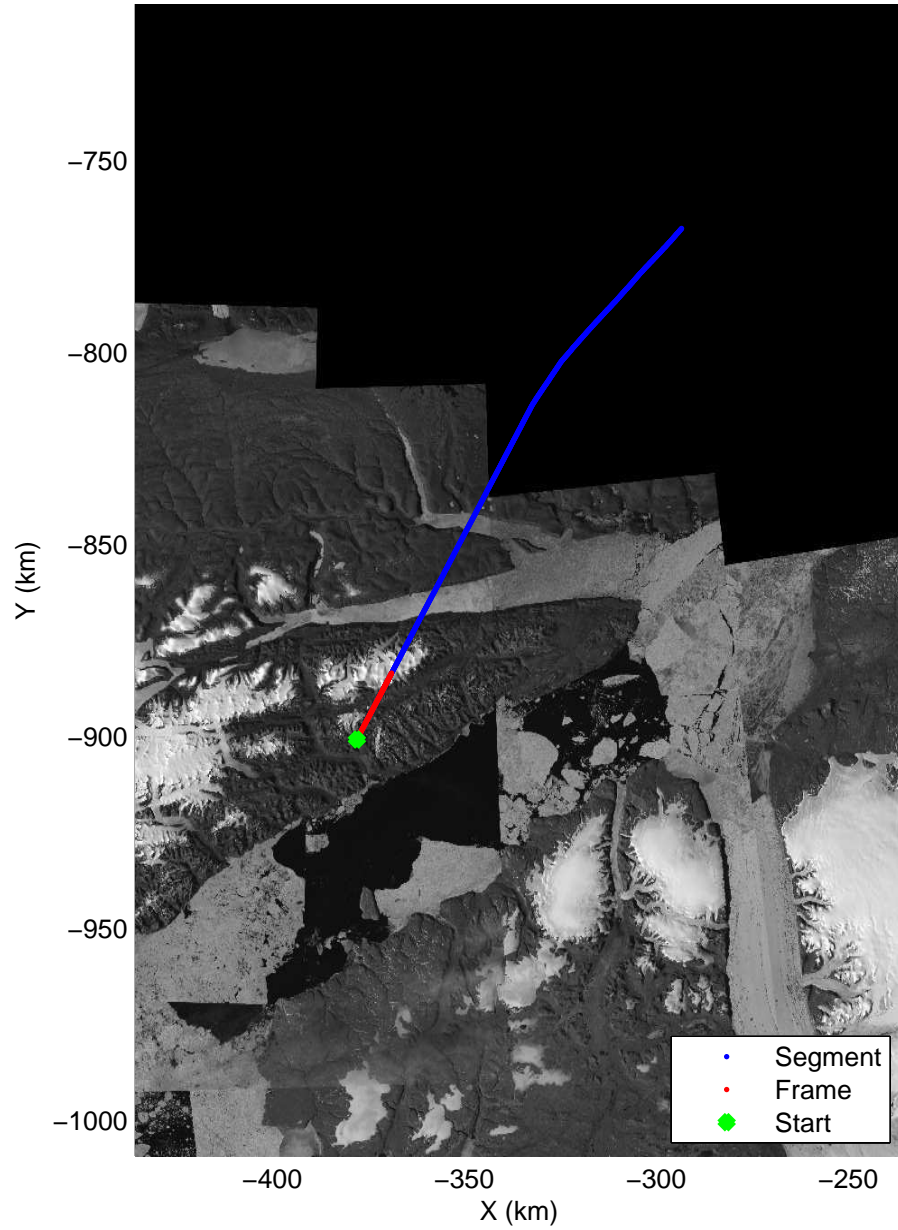

Polar Stereograph 70N/-45E

accum 2011_Greenland_P3: "Sea Ice: ZZ West" 20110318_03_001: 12:17:16.3 to 12:19:32.5 GPS

accum 2011_Greenland_P3: "Sea Ice: ZZ West" 20110318_03_002: 12:19:32.7 to 12:21:47.8 GPS

accum 2011_Greenland_P3: "Sea Ice: ZZ West" 20110318_03_003: 12:21:48.0 to 12:24:01.9 GPS

accum 2011_Greenland_P3: "Sea Ice: ZZ West" 20110318_03_004: 12:24:02.1 to 12:26:15.3 GPS

accum 2011_Greenland_P3: "Sea Ice: ZZ West" 20110318_03_005: 12:26:15.5 to 12:28:32.7 GPS

accum 2011_Greenland_P3: "Sea Ice: ZZ West" 20110318_03_006: 12:28:33.0 to 12:30:54.3 GPS

accum 2011_Greenland_P3: "Sea Ice: ZZ West" 20110318_03_007: 12:30:54.5 to 12:33:16.6 GPS

accum 2011_Greenland_P3: "Sea Ice: ZZ West" 20110318_03_008: 12:33:16.8 to 12:36:02.8 GPS