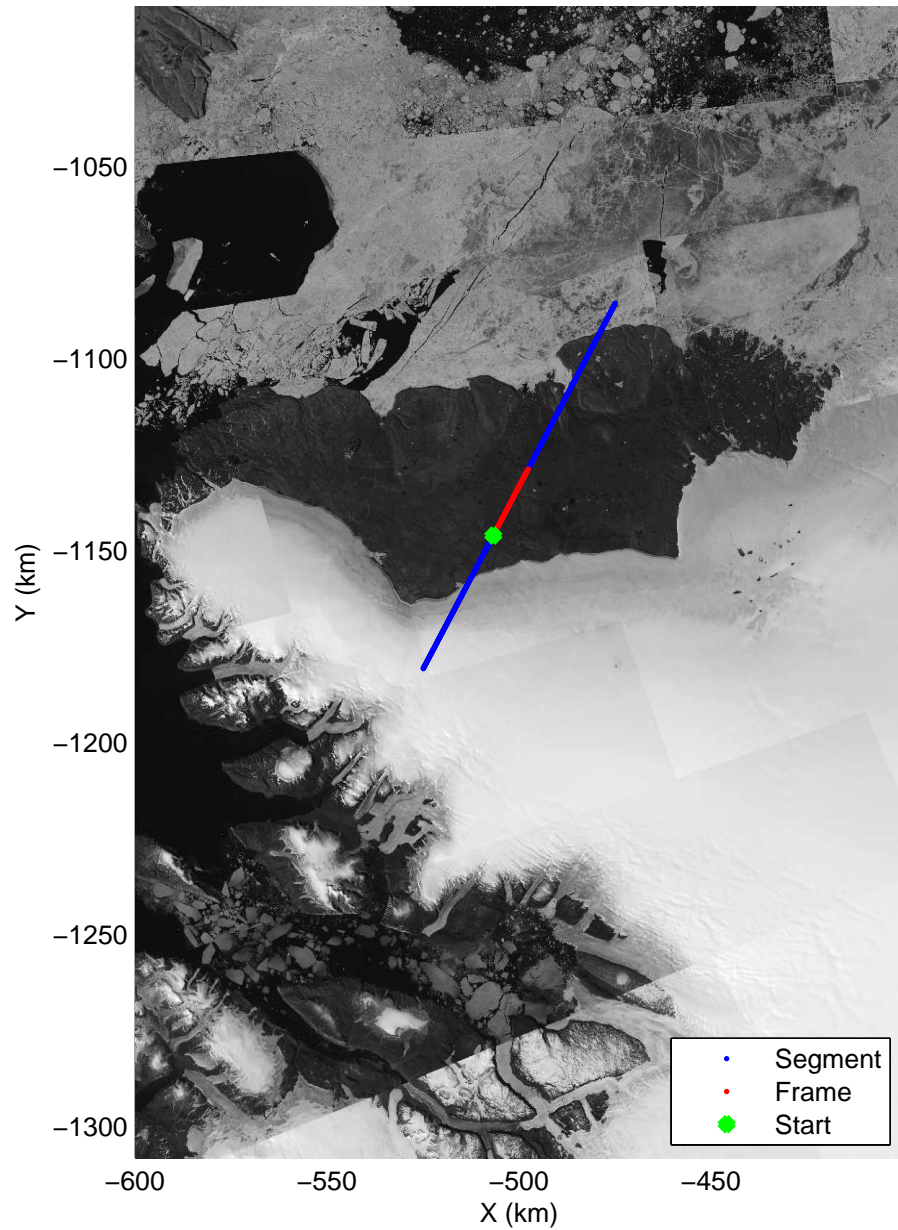

Polar Stereograph 70N/-45E

accum 2011_Greenland_P3: "Sea Ice: ZZ West" 20110318_02_001: 11:39:09.0 to 11:41:29.9 GPS

Polar Stereograph 70N/-45E

accum 2011_Greenland_P3: "Sea Ice: ZZ West" 20110318_02_002: 11:41:30.1 to 11:43:51.6 GPS

Polar Stereograph 70N/-45E

accum 2011_Greenland_P3: "Sea Ice: ZZ West" 20110318_02_003: 11:43:51.8 to 11:46:14.0 GPS

Polar Stereograph 70N/-45E

accum 2011_Greenland_P3: "Sea Ice: ZZ West" 20110318_02_004: 11:46:14.2 to 11:48:36.9 GPS

Polar Stereograph 70N/-45E

accum 2011_Greenland_P3: "Sea Ice: ZZ West" 20110318_02_005: 11:48:37.1 to 11:52:11.3 GPS