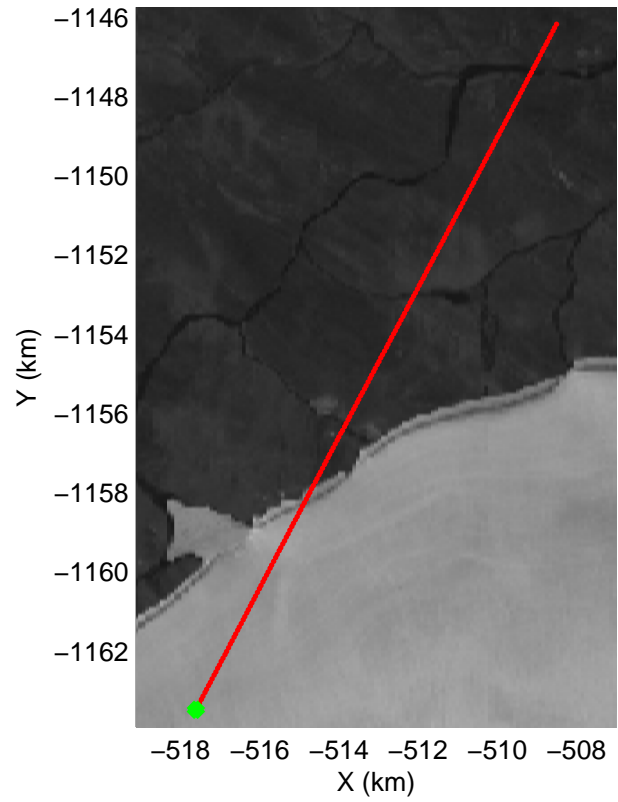

Polar Stereograph 70N/-45E

accum 2011_Greenland_P3: "Sea Ice: ZZ West" 20110318_02_001: 11:39:09.0 to 11:41:29.9 GPS

Polar Stereograph 70N/-45E

accum 2011_Greenland_P3: "Sea Ice: ZZ West" 20110318_02_002: 11:41:30.1 to 11:43:51.6 GPS

Polar Stereograph 70N/-45E

accum 2011_Greenland_P3: "Sea Ice: ZZ West" 20110318_02_003: 11:43:51.8 to 11:46:14.0 GPS

Polar Stereograph 70N/-45E

accum 2011_Greenland_P3: "Sea Ice: ZZ West" 20110318_02_004: 11:46:14.2 to 11:48:36.9 GPS

Polar Stereograph 70N/-45E

accum 2011_Greenland_P3: "Sea Ice: ZZ West" 20110318_02_005: 11:48:37.1 to 11:52:11.3 GPS