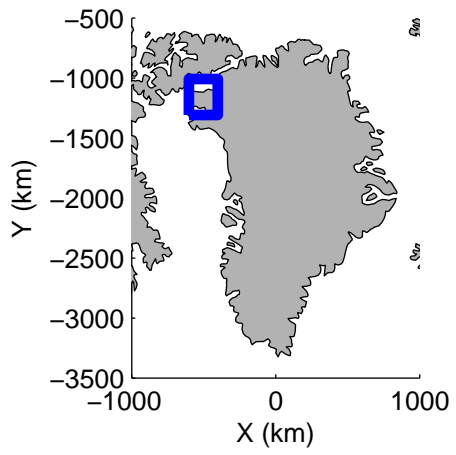

Polar Stereograph 70N/-45E

accum 2011_Greenland_P3: "Sea Ice: ZZ West" 20110318_02_003: 11:43:51.8 to 11:46:14.0 GPS

Polar Stereograph 70N/-45E

accum 2011_Greenland_P3: "Sea Ice: ZZ West" 20110318_02_004: 11:46:14.2 to 11:48:36.9 GPS

Polar Stereograph 70N/-45E

accum 2011_Greenland_P3: "Sea Ice: ZZ West" 20110318_02_005: 11:48:37.1 to 11:52:11.3 GPS