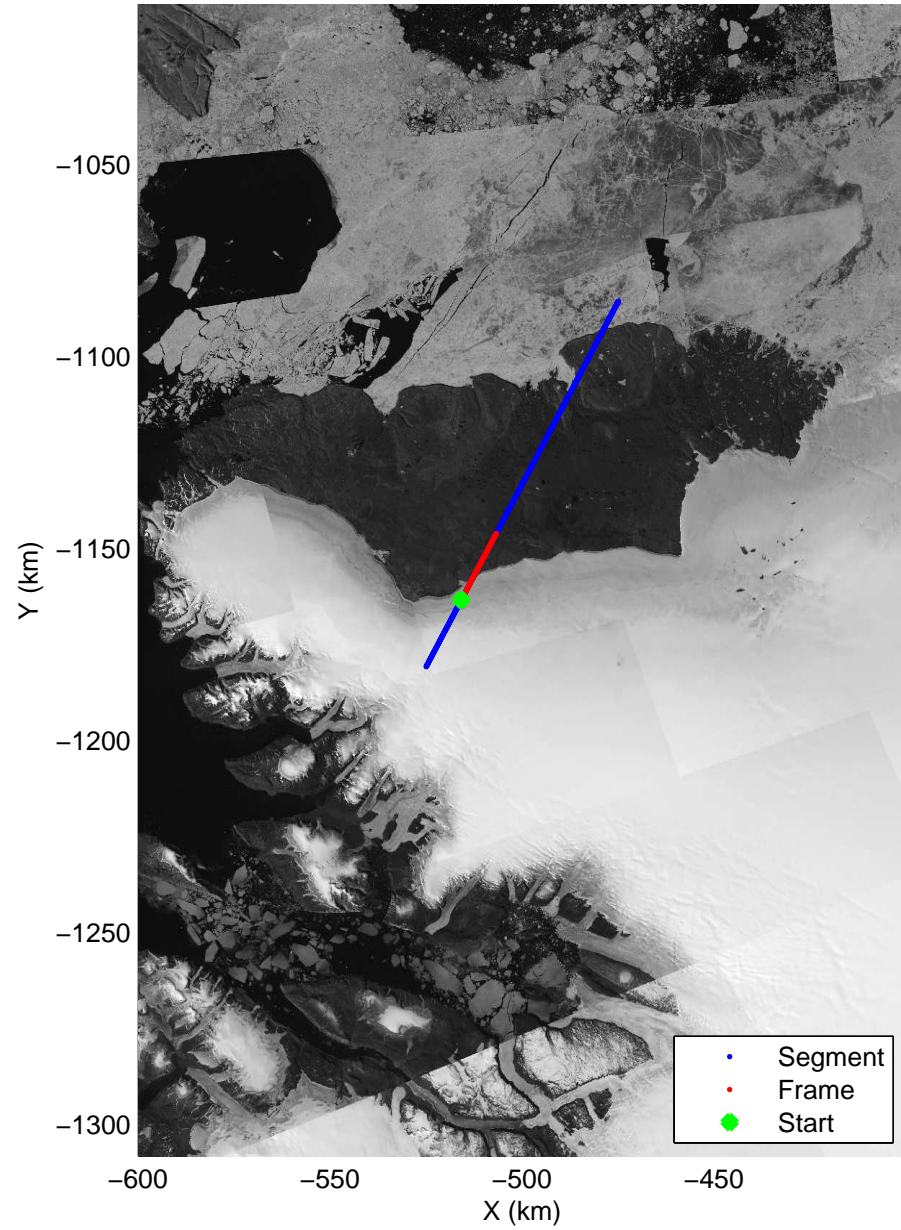

Polar Stereograph 70N/-45E

accum 2011_Greenland_P3: "Sea Ice: ZZ West" 20110318_02_001: 11:39:09.0 to 11:41:29.9 GPS

Polar Stereograph 70N/-45E

accum 2011_Greenland_P3: "Sea Ice: ZZ West" 20110318_02_002: 11:41:30.1 to 11:43:51.6 GPS

Polar Stereograph 70N/-45E

accum 2011_Greenland_P3: "Sea Ice: ZZ West" 20110318_02_003: 11:43:51.8 to 11:46:14.0 GPS

Polar Stereograph 70N/-45E

accum 2011_Greenland_P3: "Sea Ice: ZZ West" 20110318_02_004: 11:46:14.2 to 11:48:36.9 GPS

Polar Stereograph 70N/-45E

accum 2011_Greenland_P3: "Sea Ice: ZZ West" 20110318_02_005: 11:48:37.1 to 11:52:11.3 GPS