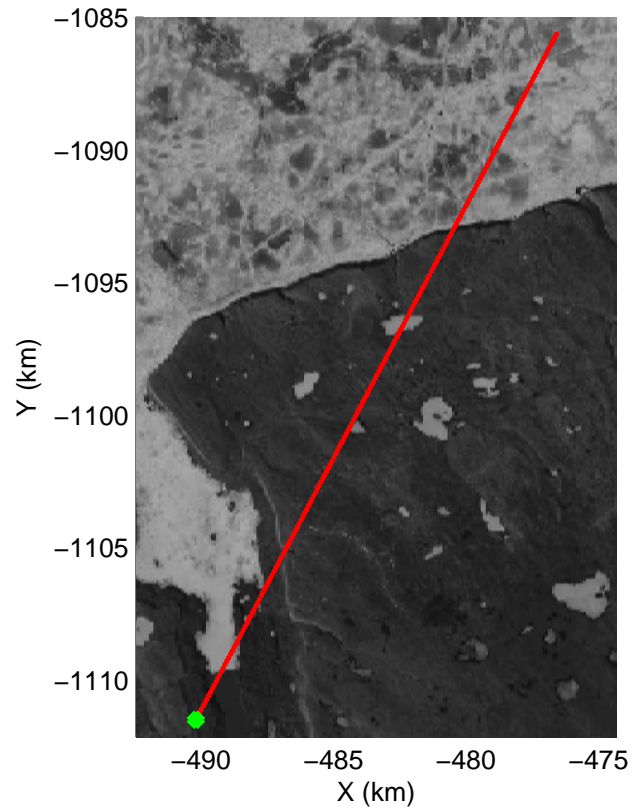

Polar Stereograph 70N/-45E

accum 2011_Greenland_P3: "Sea Ice: ZZ West" 20110318_02_001: 11:39:09.0 to 11:41:29.9 GPS

Polar Stereograph 70N/-45E

accum 2011_Greenland_P3: "Sea Ice: ZZ West" 20110318_02_002: 11:41:30.1 to 11:43:51.6 GPS

Polar Stereograph 70N/-45E

accum 2011_Greenland_P3: "Sea Ice: ZZ West" 20110318_02_003: 11:43:51.8 to 11:46:14.0 GPS

Polar Stereograph 70N/-45E

accum 2011_Greenland_P3: "Sea Ice: ZZ West" 20110318_02_004: 11:46:14.2 to 11:48:36.9 GPS

Polar Stereograph 70N/-45E

accum 2011_Greenland_P3: "Sea Ice: ZZ West" 20110318_02_005: 11:48:37.1 to 11:52:11.3 GPS