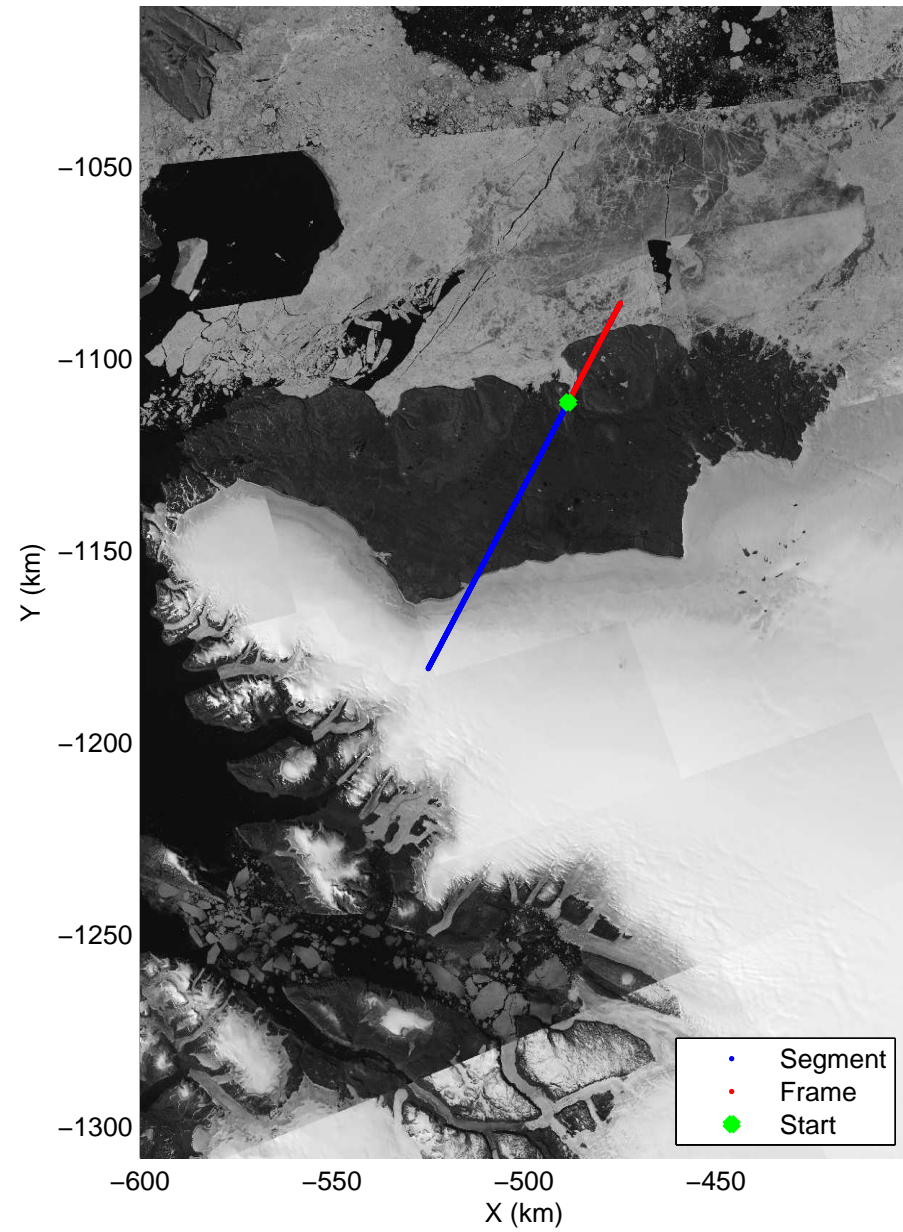

Polar Stereograph 70N/-45E

accum 2011_Greenland_P3: "Sea Ice: ZZ West" 20110318_02_001: 11:39:09.0 to 11:41:29.9 GPS

Polar Stereograph 70N/-45E

accum 2011_Greenland_P3: "Sea Ice: ZZ West" 20110318_02_002: 11:41:30.1 to 11:43:51.6 GPS

Polar Stereograph 70N/-45E

accum 2011_Greenland_P3: "Sea Ice: ZZ West" 20110318_02_003: 11:43:51.8 to 11:46:14.0 GPS

Polar Stereograph 70N/-45E

accum 2011_Greenland_P3: "Sea Ice: ZZ West" 20110318_02_004: 11:46:14.2 to 11:48:36.9 GPS

Polar Stereograph 70N/-45E

accum 2011_Greenland_P3: "Sea Ice: ZZ West" 20110318_02_005: 11:48:37.1 to 11:52:11.3 GPS