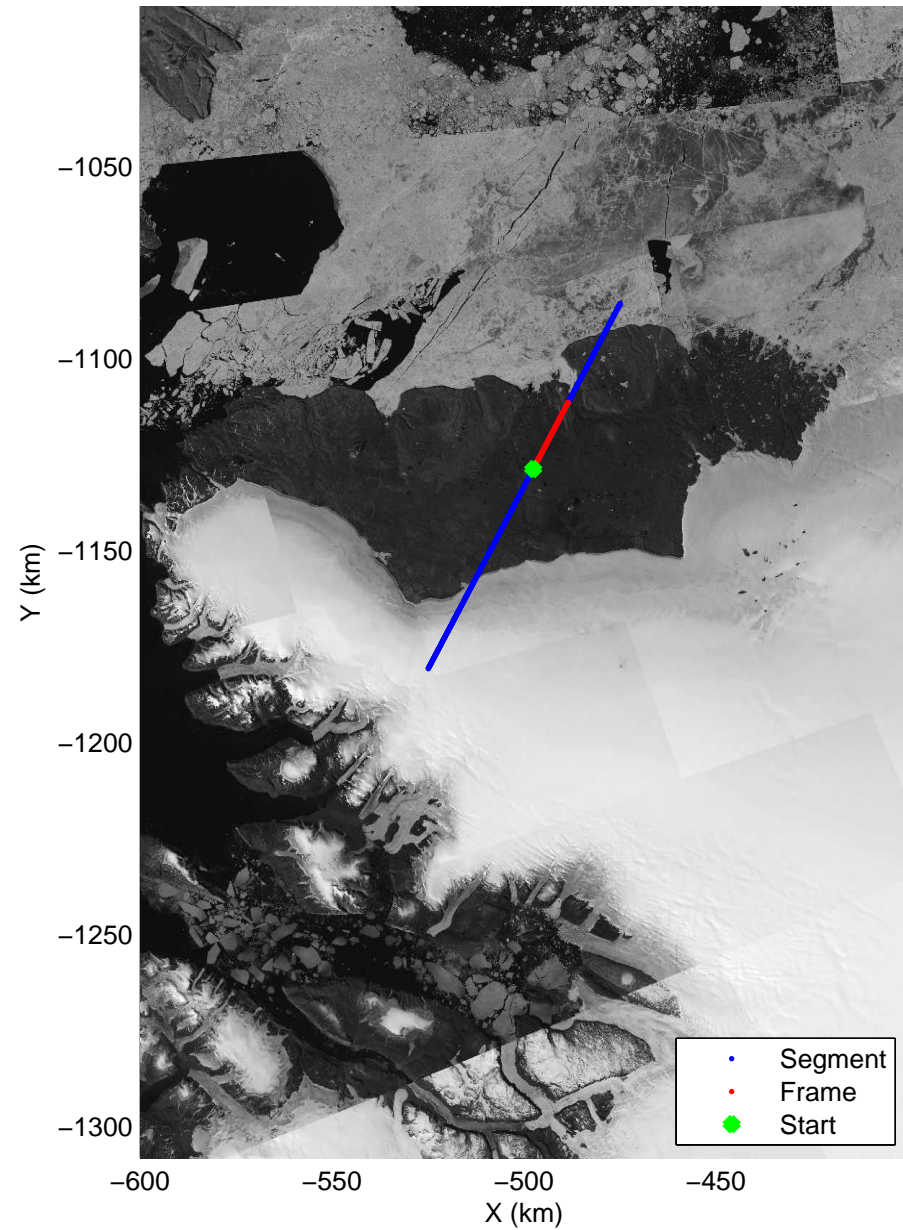

Polar Stereograph 70N/-45E

accum 2011_Greenland_P3: "Sea Ice: ZZ West" 20110318_02_001: 11:39:09.0 to 11:41:29.9 GPS

Polar Stereograph 70N/-45E

accum 2011_Greenland_P3: "Sea Ice: ZZ West" 20110318_02_002: 11:41:30.1 to 11:43:51.6 GPS

Polar Stereograph 70N/-45E

accum 2011_Greenland_P3: "Sea Ice: ZZ West" 20110318_02_003: 11:43:51.8 to 11:46:14.0 GPS

Polar Stereograph 70N/-45E

accum 2011_Greenland_P3: "Sea Ice: ZZ West" 20110318_02_004: 11:46:14.2 to 11:48:36.9 GPS

Polar Stereograph 70N/-45E

accum 2011_Greenland_P3: "Sea Ice: ZZ West" 20110318_02_005: 11:48:37.1 to 11:52:11.3 GPS