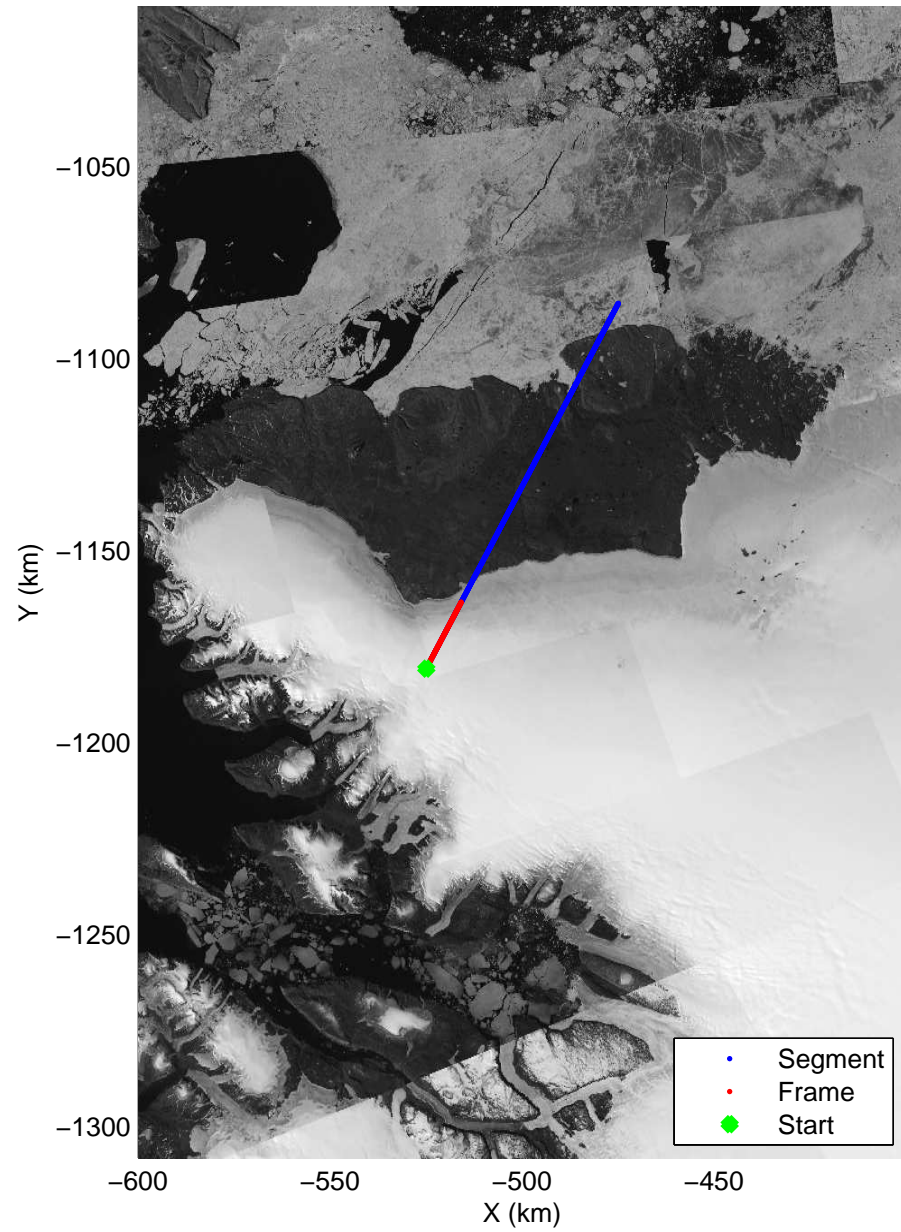

Polar Stereograph 70N/-45E

accum 2011_Greenland_P3: "Sea Ice: ZZ West" 20110318_02_001: 11:39:09.0 to 11:41:29.9 GPS

Polar Stereograph 70N/-45E

accum 2011_Greenland_P3: "Sea Ice: ZZ West" 20110318_02_002: 11:41:30.1 to 11:43:51.6 GPS

Polar Stereograph 70N/-45E

accum 2011_Greenland_P3: "Sea Ice: ZZ West" 20110318_02_003: 11:43:51.8 to 11:46:14.0 GPS

Polar Stereograph 70N/-45E

accum 2011_Greenland_P3: "Sea Ice: ZZ West" 20110318_02_004: 11:46:14.2 to 11:48:36.9 GPS

Polar Stereograph 70N/-45E

accum 2011_Greenland_P3: "Sea Ice: ZZ West" 20110318_02_005: 11:48:37.1 to 11:52:11.3 GPS