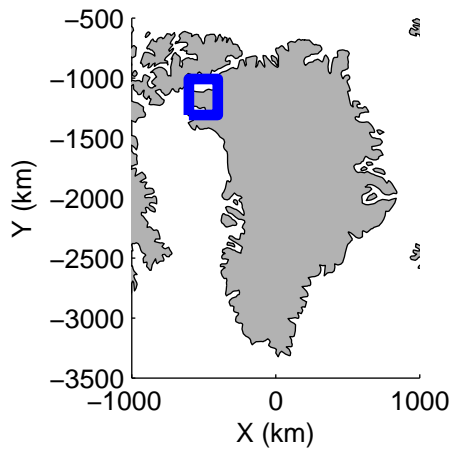

Polar Stereograph 70N/-45E

accum 2011_Greenland_P3: "Sea Ice: ZZ West" 20110318_02_001: 11:39:09.0 to 11:41:29.9 GPS

Polar Stereograph 70N/-45E

accum 2011_Greenland_P3: "Sea Ice: ZZ West" 20110318_02_002: 11:41:30.1 to 11:43:51.6 GPS

Polar Stereograph 70N/-45E

accum 2011_Greenland_P3: "Sea Ice: ZZ West" 20110318_02_003: 11:43:51.8 to 11:46:14.0 GPS

Polar Stereograph 70N/-45E

accum 2011_Greenland_P3: "Sea Ice: ZZ West" 20110318_02_004: 11:46:14.2 to 11:48:36.9 GPS

Polar Stereograph 70N/-45E

accum 2011_Greenland_P3: "Sea Ice: ZZ West" 20110318_02_005: 11:48:37.1 to 11:52:11.3 GPS