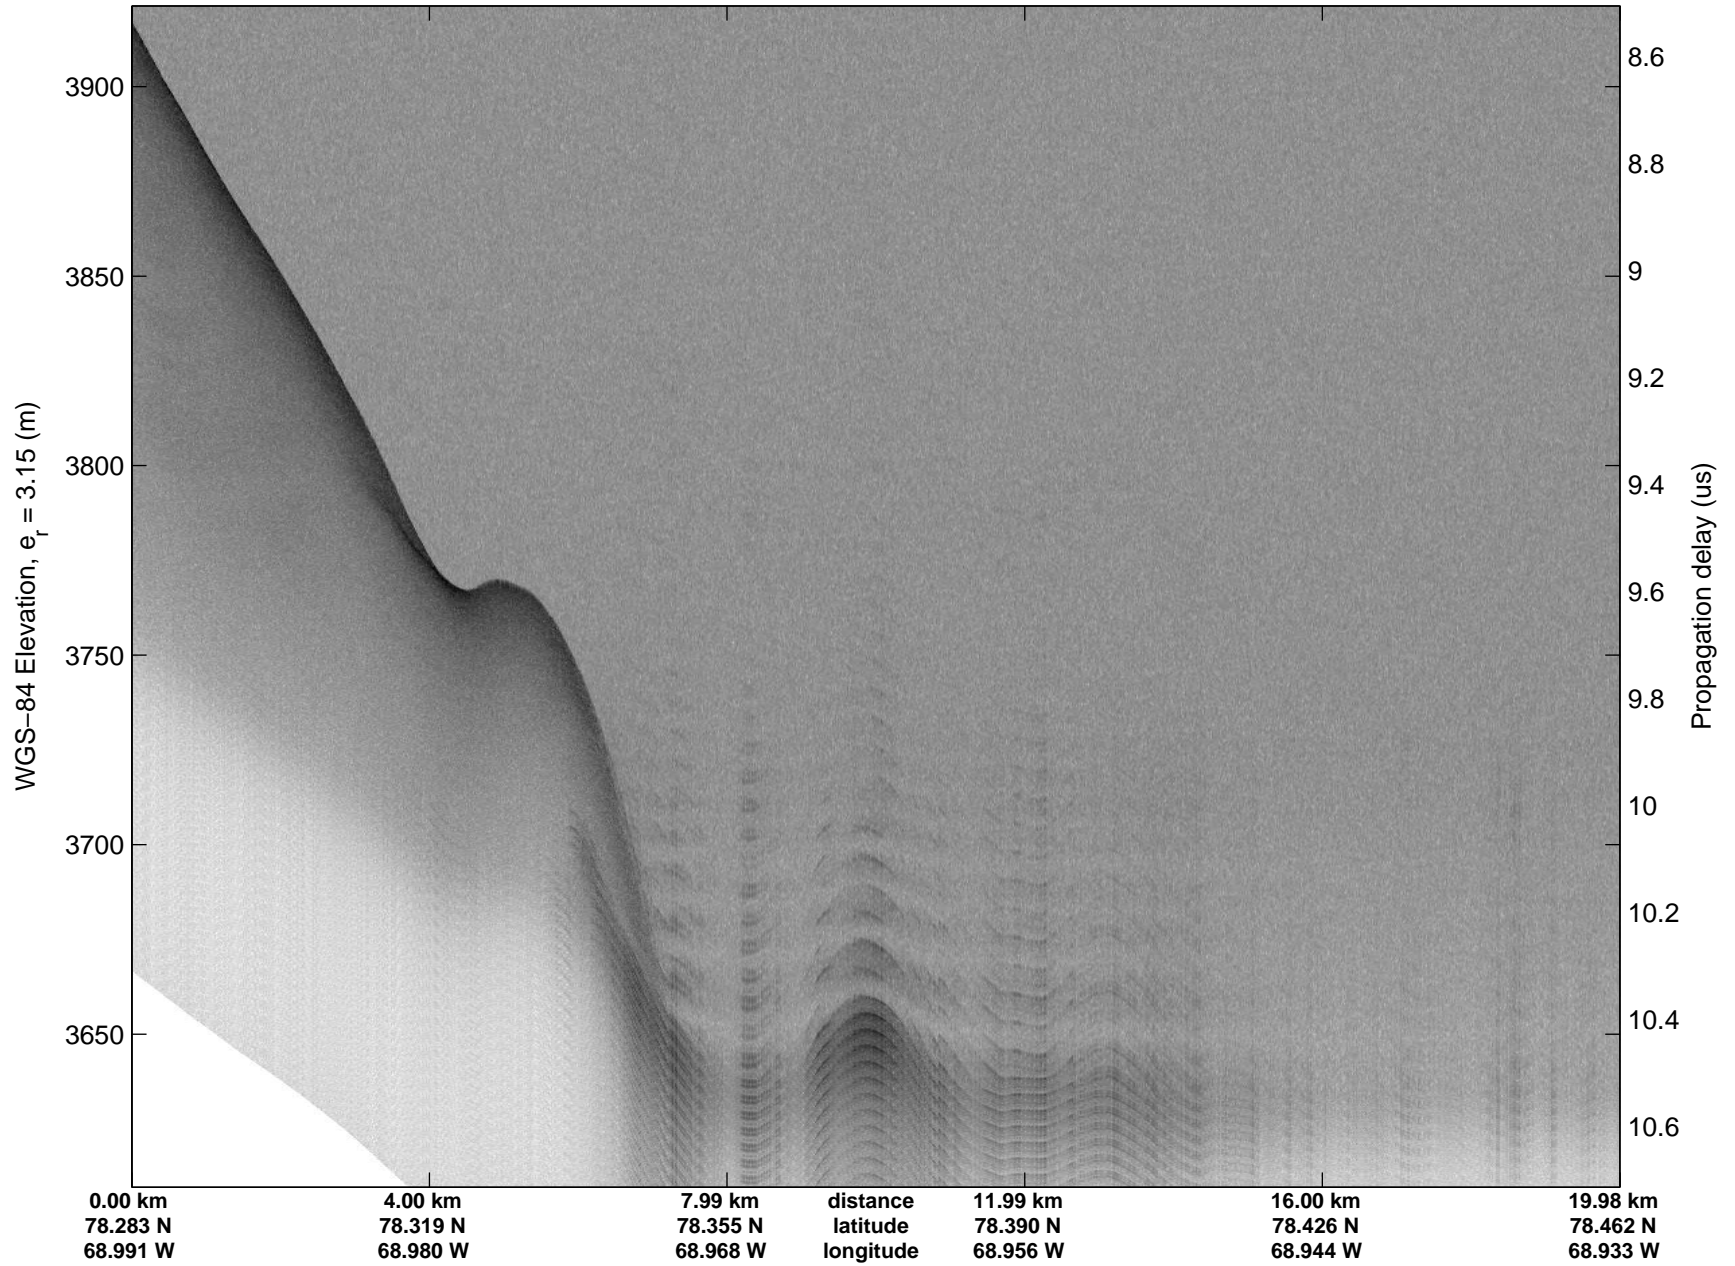

Polar Stereograph 70N/-45E

accum 2011_Greenland_P3: "Sea Ice: ZZ West" 20110318_02_001: 11:39:09.0 to 11:41:29.9 GPS

Polar Stereograph 70N/-45E

accum 2011_Greenland_P3: "Sea Ice: ZZ West" 20110318_02_002: 11:41:30.1 to 11:43:51.6 GPS

Polar Stereograph 70N/-45E

accum 2011_Greenland_P3: "Sea Ice: ZZ West" 20110318_02_003: 11:43:51.8 to 11:46:14.0 GPS

Polar Stereograph 70N/-45E

accum 2011_Greenland_P3: "Sea Ice: ZZ West" 20110318_02_004: 11:46:14.2 to 11:48:36.9 GPS

Polar Stereograph 70N/-45E

accum 2011_Greenland_P3: "Sea Ice: ZZ West" 20110318_02_005: 11:48:37.1 to 11:52:11.3 GPS