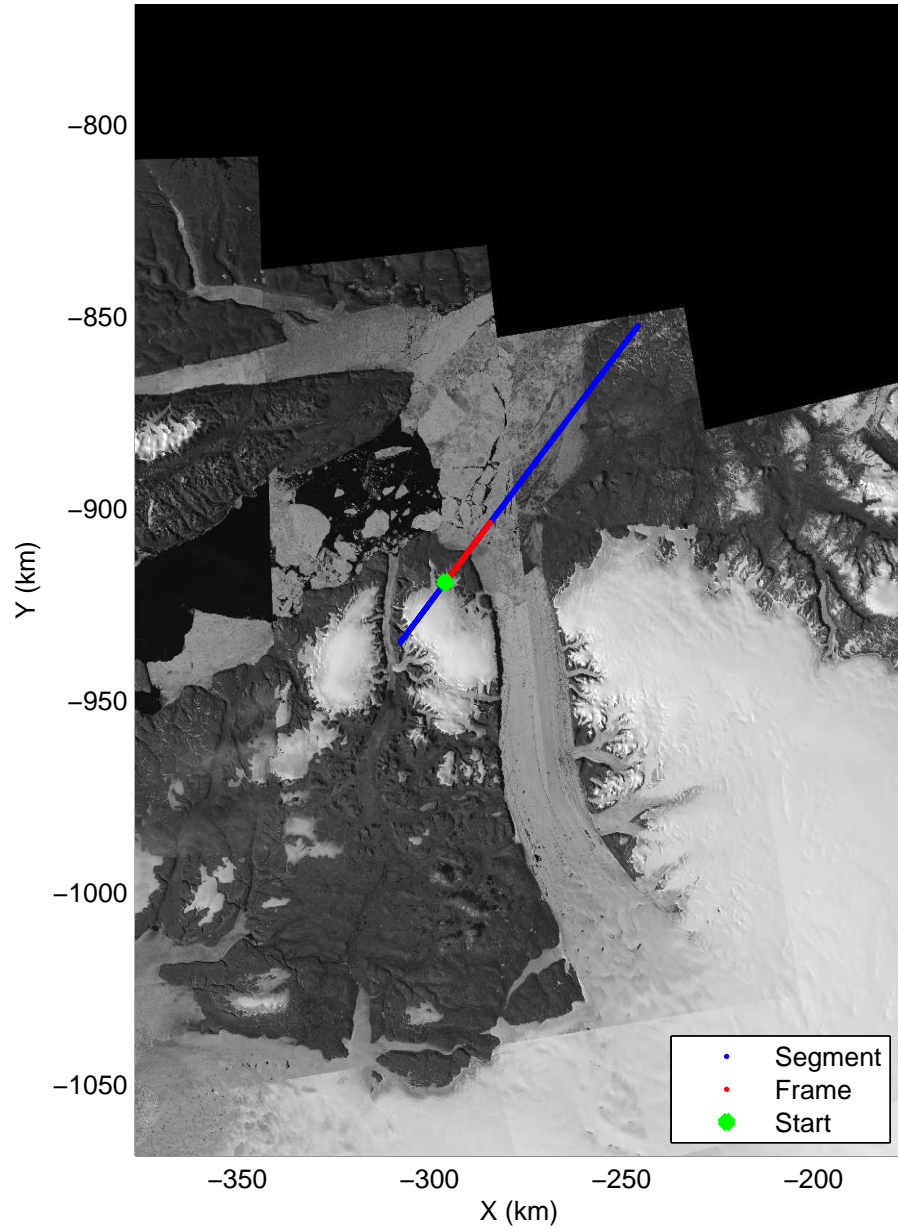

Polar Stereograph 70N/-45E

accum 2011_Greenland_P3: "Sea Ice: Cryosat Underflight" 20110317_02_001: 12:29:19.3 to 12:31:41.9 GPS

Polar Stereograph 70N/-45E

accum 2011_Greenland_P3: "Sea Ice: Cryosat Underflight" 20110317_02_002: 12:31:42.2 to 12:34:03.7 GPS

Polar Stereograph 70N/-45E

accum 2011_Greenland_P3: "Sea Ice: Cryosat Underflight" 20110317_02_003: 12:34:03.9 to 12:36:24.7 GPS

Polar Stereograph 70N/-45E

accum 2011_Greenland_P3: "Sea Ice: Cryosat Underflight" 20110317_02_004: 12:36:24.9 to 12:38:45.2 GPS

Polar Stereograph 70N/-45E

accum 2011_Greenland_P3: "Sea Ice: Cryosat Underflight" 20110317_02_005: 12:38:45.3 to 12:41:48.1 GPS