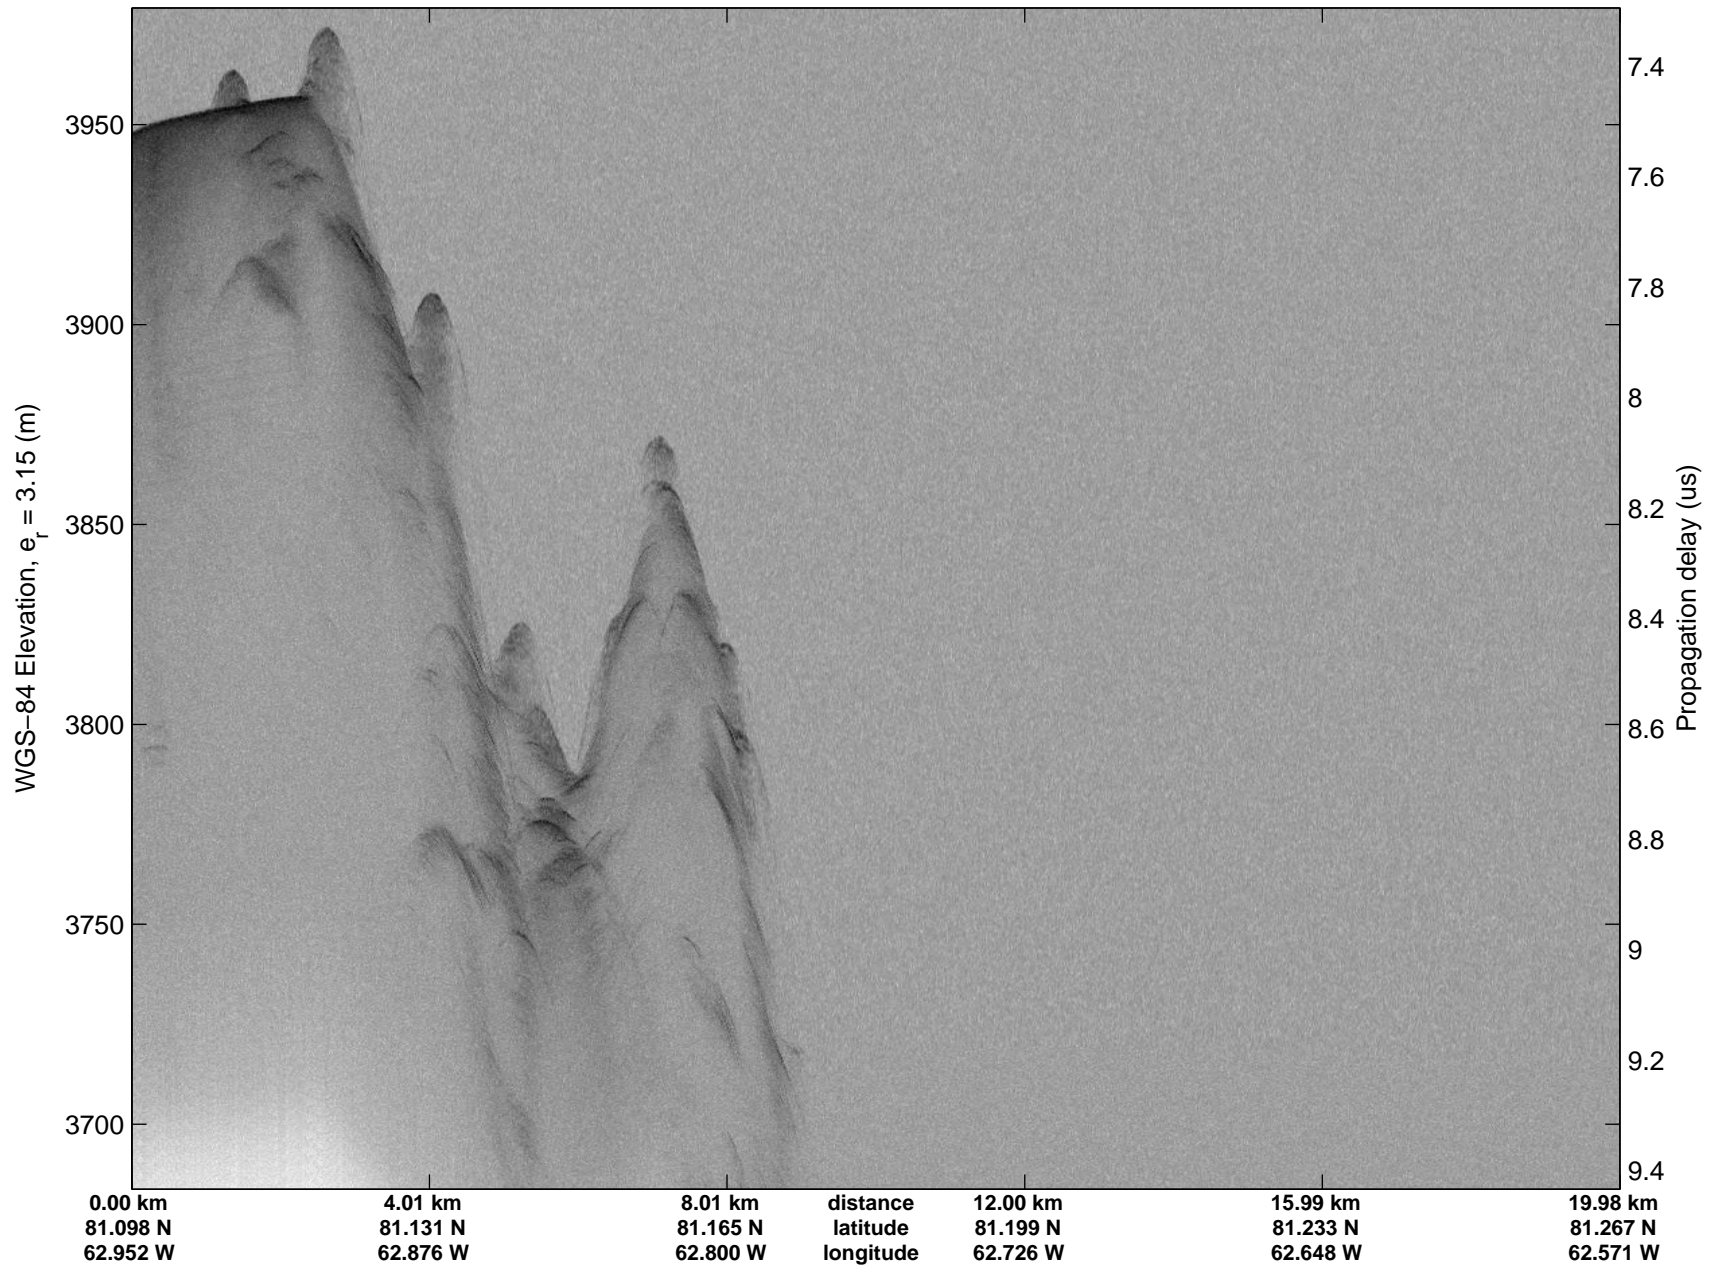

Polar Stereograph 70N/-45E

accum 2011_Greenland_P3: "Sea Ice: Cryosat Underflight" 20110317_02_001: 12:29:19.3 to 12:31:41.9 GPS

Polar Stereograph 70N/-45E

accum 2011_Greenland_P3: "Sea Ice: Cryosat Underflight" 20110317_02_002: 12:31:42.2 to 12:34:03.7 GPS

Polar Stereograph 70N/-45E

accum 2011_Greenland_P3: "Sea Ice: Cryosat Underflight" 20110317_02_003: 12:34:03.9 to 12:36:24.7 GPS

Polar Stereograph 70N/-45E

accum 2011_Greenland_P3: "Sea Ice: Cryosat Underflight" 20110317_02_004: 12:36:24.9 to 12:38:45.2 GPS

Polar Stereograph 70N/-45E

accum 2011_Greenland_P3: "Sea Ice: Cryosat Underflight" 20110317_02_005: 12:38:45.3 to 12:41:48.1 GPS