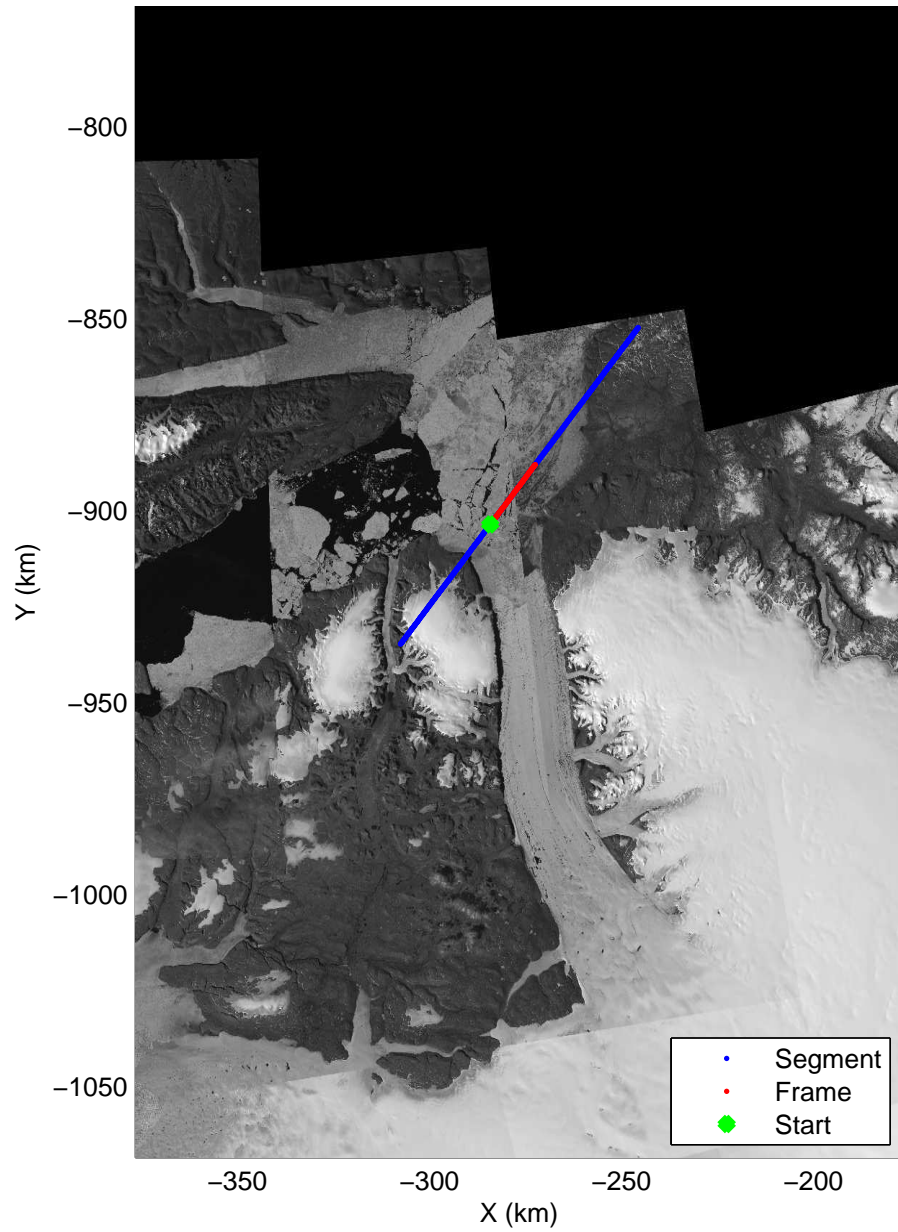

Polar Stereograph 70N/-45E

accum 2011_Greenland_P3: "Sea Ice: Cryosat Underflight" 20110317_02_001: 12:29:19.3 to 12:31:41.9 GPS

Polar Stereograph 70N/-45E

accum 2011_Greenland_P3: "Sea Ice: Cryosat Underflight" 20110317_02_002: 12:31:42.2 to 12:34:03.7 GPS

Polar Stereograph 70N/-45E

accum 2011_Greenland_P3: "Sea Ice: Cryosat Underflight" 20110317_02_003: 12:34:03.9 to 12:36:24.7 GPS

Polar Stereograph 70N/-45E

accum 2011_Greenland_P3: "Sea Ice: Cryosat Underflight" 20110317_02_004: 12:36:24.9 to 12:38:45.2 GPS

Polar Stereograph 70N/-45E

accum 2011_Greenland_P3: "Sea Ice: Cryosat Underflight" 20110317_02_005: 12:38:45.3 to 12:41:48.1 GPS