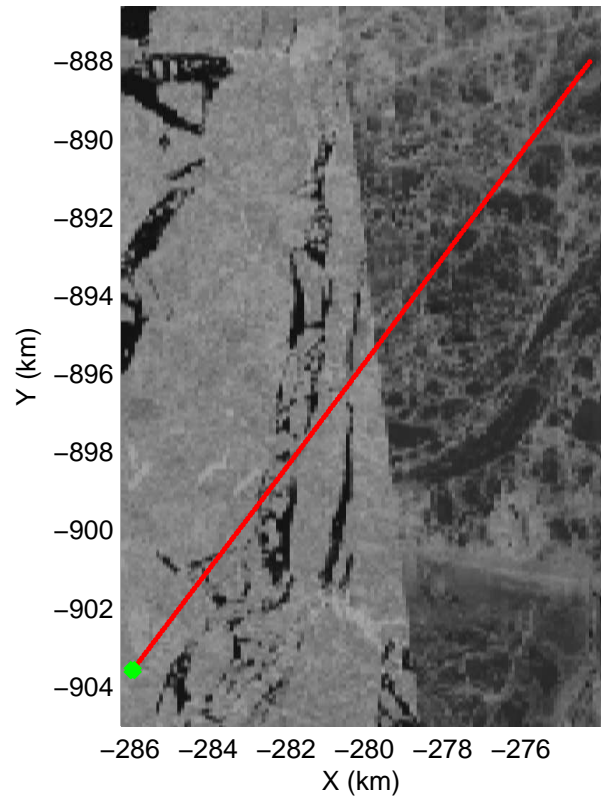

Polar Stereograph 70N/-45E

accum 2011_Greenland_P3: "Sea Ice: Cryosat Underflight" 20110317_02_001: 12:29:19.3 to 12:31:41.9 GPS

Polar Stereograph 70N/-45E

accum 2011_Greenland_P3: "Sea Ice: Cryosat Underflight" 20110317_02_002: 12:31:42.2 to 12:34:03.7 GPS

Polar Stereograph 70N/-45E

accum 2011_Greenland_P3: "Sea Ice: Cryosat Underflight" 20110317_02_003: 12:34:03.9 to 12:36:24.7 GPS

Polar Stereograph 70N/-45E

accum 2011_Greenland_P3: "Sea Ice: Cryosat Underflight" 20110317_02_004: 12:36:24.9 to 12:38:45.2 GPS

Polar Stereograph 70N/-45E

accum 2011_Greenland_P3: "Sea Ice: Cryosat Underflight" 20110317_02_005: 12:38:45.3 to 12:41:48.1 GPS