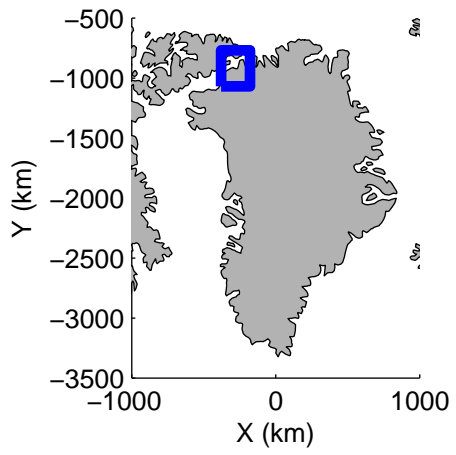

Polar Stereograph 70N/-45E

accum 2011_Greenland_P3: "Sea Ice: Cryosat Underflight" 20110317_02_001: 12:29:19.3 to 12:31:41.9 GPS

Polar Stereograph 70N/-45E

accum 2011_Greenland_P3: "Sea Ice: Cryosat Underflight" 20110317_02_002: 12:31:42.2 to 12:34:03.7 GPS

Polar Stereograph 70N/-45E

accum 2011_Greenland_P3: "Sea Ice: Cryosat Underflight" 20110317_02_003: 12:34:03.9 to 12:36:24.7 GPS

Polar Stereograph 70N/-45E

accum 2011_Greenland_P3: "Sea Ice: Cryosat Underflight" 20110317_02_004: 12:36:24.9 to 12:38:45.2 GPS

Polar Stereograph 70N/-45E

accum 2011_Greenland_P3: "Sea Ice: Cryosat Underflight" 20110317_02_005: 12:38:45.3 to 12:41:48.1 GPS