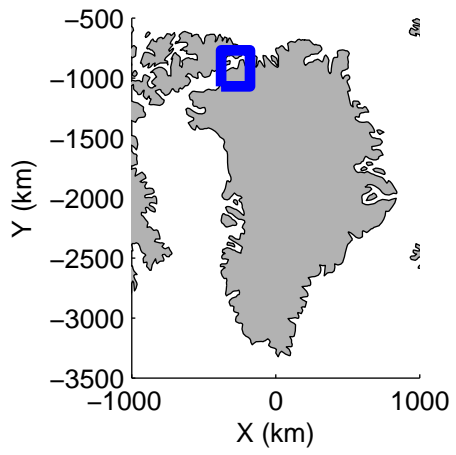

Polar Stereograph 70N/-45E

accum 2011_Greenland_P3: "Sea Ice: Cryosat Underflight" 20110317_02_003: 12:34:03.9 to 12:36:24.7 GPS

Polar Stereograph 70N/-45E

accum 2011_Greenland_P3: "Sea Ice: Cryosat Underflight" 20110317_02_004: 12:36:24.9 to 12:38:45.2 GPS