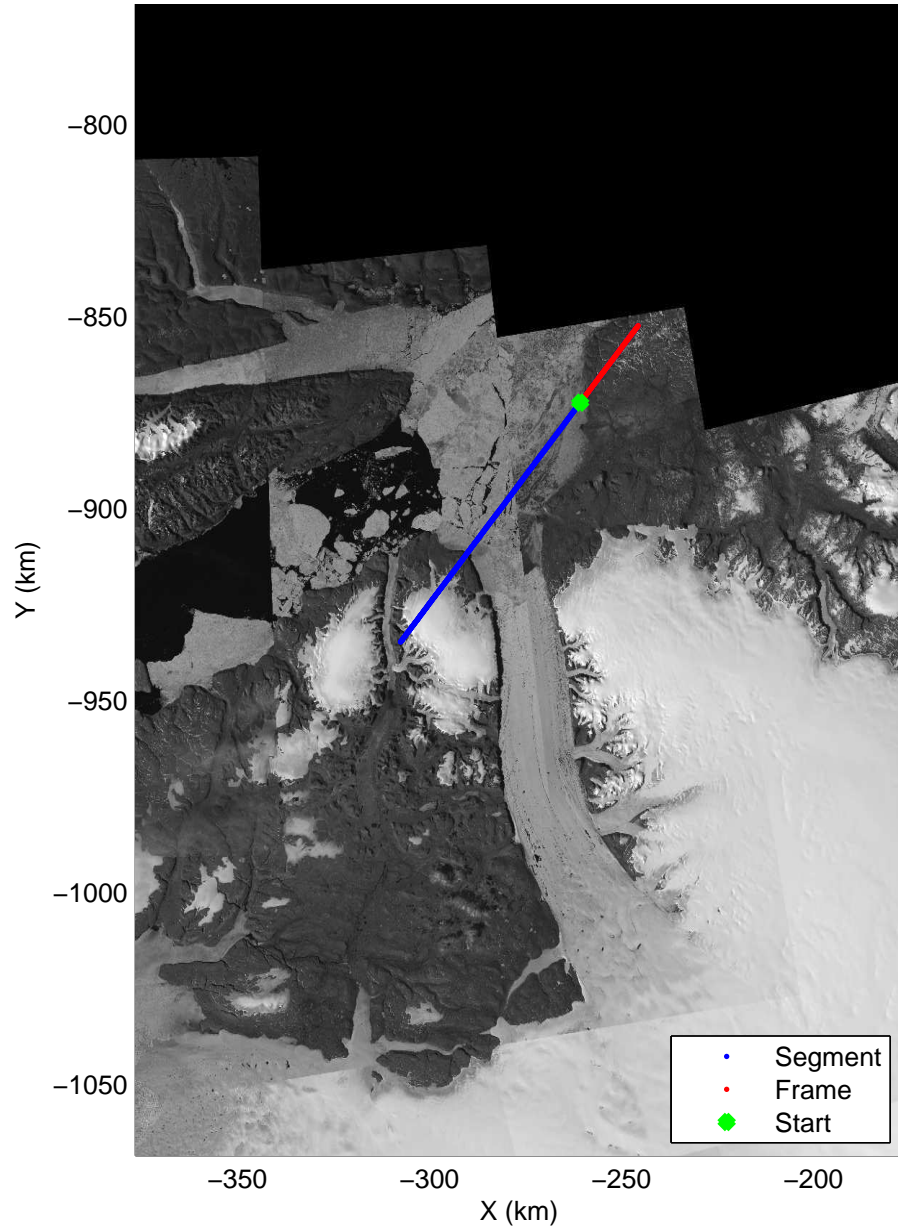

Polar Stereograph 70N/-45E

accum 2011_Greenland_P3: "Sea Ice: Cryosat Underflight" 20110317_02_001: 12:29:19.3 to 12:31:41.9 GPS

Polar Stereograph 70N/-45E

accum 2011_Greenland_P3: "Sea Ice: Cryosat Underflight" 20110317_02_002: 12:31:42.2 to 12:34:03.7 GPS

Polar Stereograph 70N/-45E

accum 2011_Greenland_P3: "Sea Ice: Cryosat Underflight" 20110317_02_003: 12:34:03.9 to 12:36:24.7 GPS

Polar Stereograph 70N/-45E

accum 2011_Greenland_P3: "Sea Ice: Cryosat Underflight" 20110317_02_004: 12:36:24.9 to 12:38:45.2 GPS

Polar Stereograph 70N/-45E

accum 2011_Greenland_P3: "Sea Ice: Cryosat Underflight" 20110317_02_005: 12:38:45.3 to 12:41:48.1 GPS