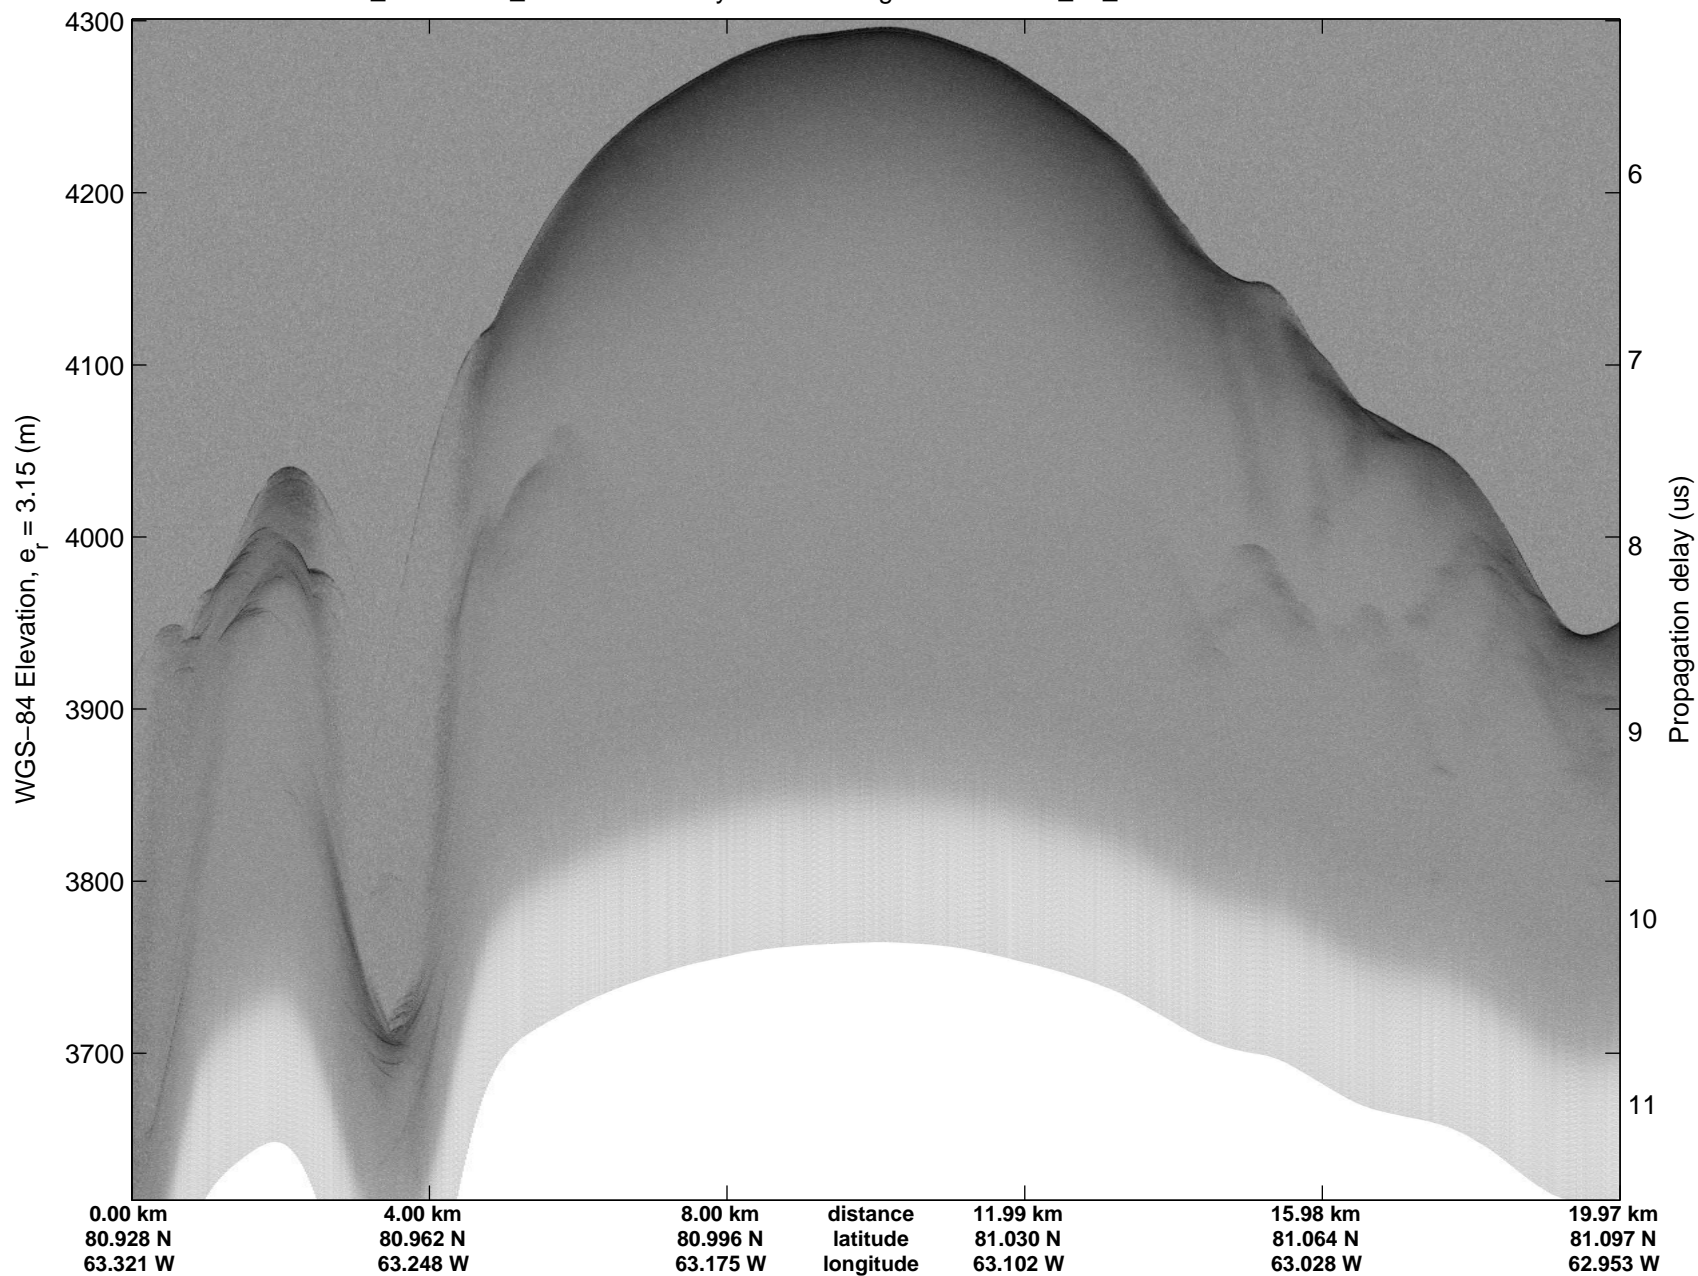

Polar Stereograph 70N/-45E

accum 2011_Greenland_P3: "Sea Ice: Cryosat Underflight" 20110317_02_001: 12:29:19.3 to 12:31:41.9 GPS

Polar Stereograph 70N/-45E

accum 2011_Greenland_P3: "Sea Ice: Cryosat Underflight" 20110317_02_002: 12:31:42.2 to 12:34:03.7 GPS

Polar Stereograph 70N/-45E

accum 2011_Greenland_P3: "Sea Ice: Cryosat Underflight" 20110317_02_003: 12:34:03.9 to 12:36:24.7 GPS

Polar Stereograph 70N/-45E

accum 2011_Greenland_P3: "Sea Ice: Cryosat Underflight" 20110317_02_004: 12:36:24.9 to 12:38:45.2 GPS

Polar Stereograph 70N/-45E

accum 2011_Greenland_P3: "Sea Ice: Cryosat Underflight" 20110317_02_005: 12:38:45.3 to 12:41:48.1 GPS