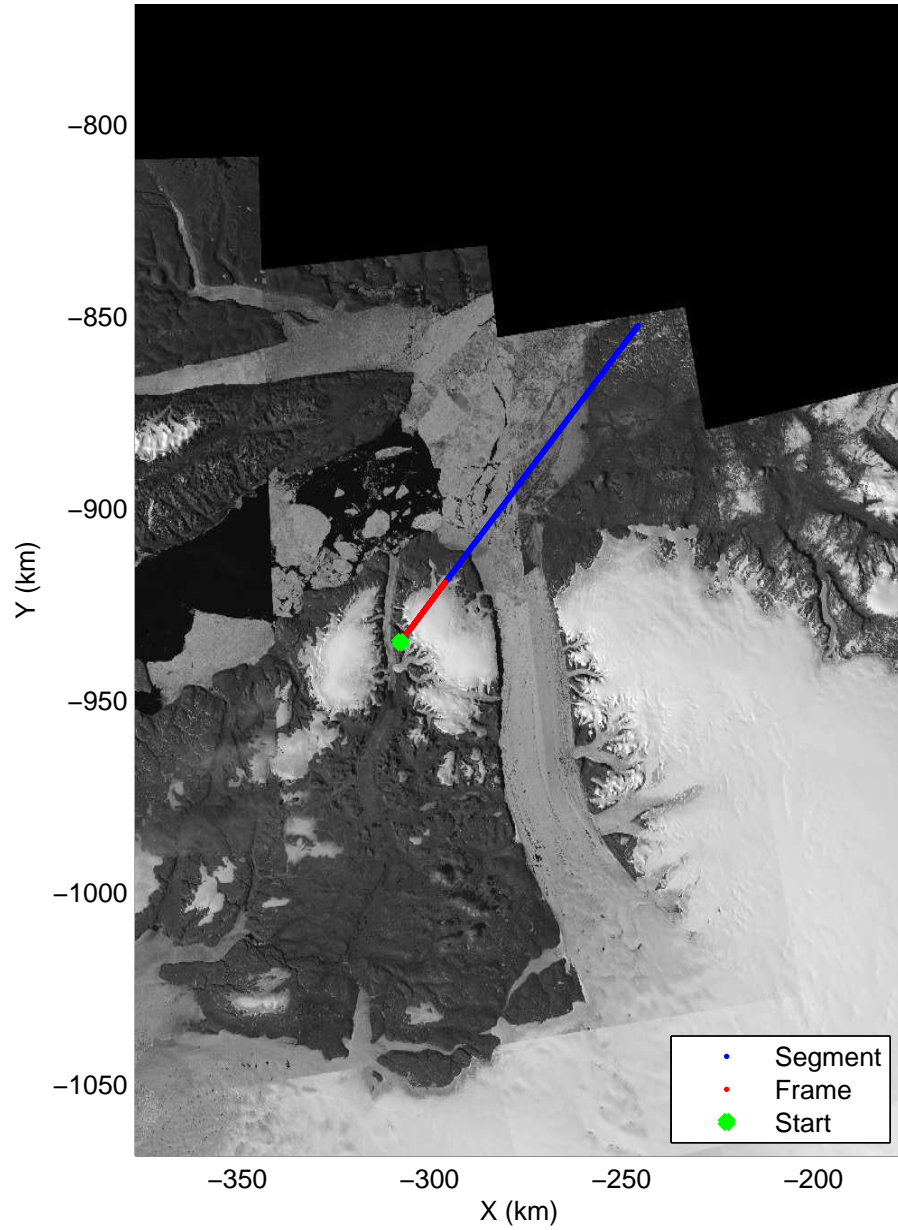

Polar Stereograph 70N/-45E

accum 2011_Greenland_P3: "Sea Ice: Cryosat Underflight" 20110317_02_001: 12:29:19.3 to 12:31:41.9 GPS

Polar Stereograph 70N/-45E

accum 2011_Greenland_P3: "Sea Ice: Cryosat Underflight" 20110317_02_002: 12:31:42.2 to 12:34:03.7 GPS

Polar Stereograph 70N/-45E

accum 2011_Greenland_P3: "Sea Ice: Cryosat Underflight" 20110317_02_003: 12:34:03.9 to 12:36:24.7 GPS

Polar Stereograph 70N/-45E

accum 2011_Greenland_P3: "Sea Ice: Cryosat Underflight" 20110317_02_004: 12:36:24.9 to 12:38:45.2 GPS

Polar Stereograph 70N/-45E

accum 2011_Greenland_P3: "Sea Ice: Cryosat Underflight" 20110317_02_005: 12:38:45.3 to 12:41:48.1 GPS