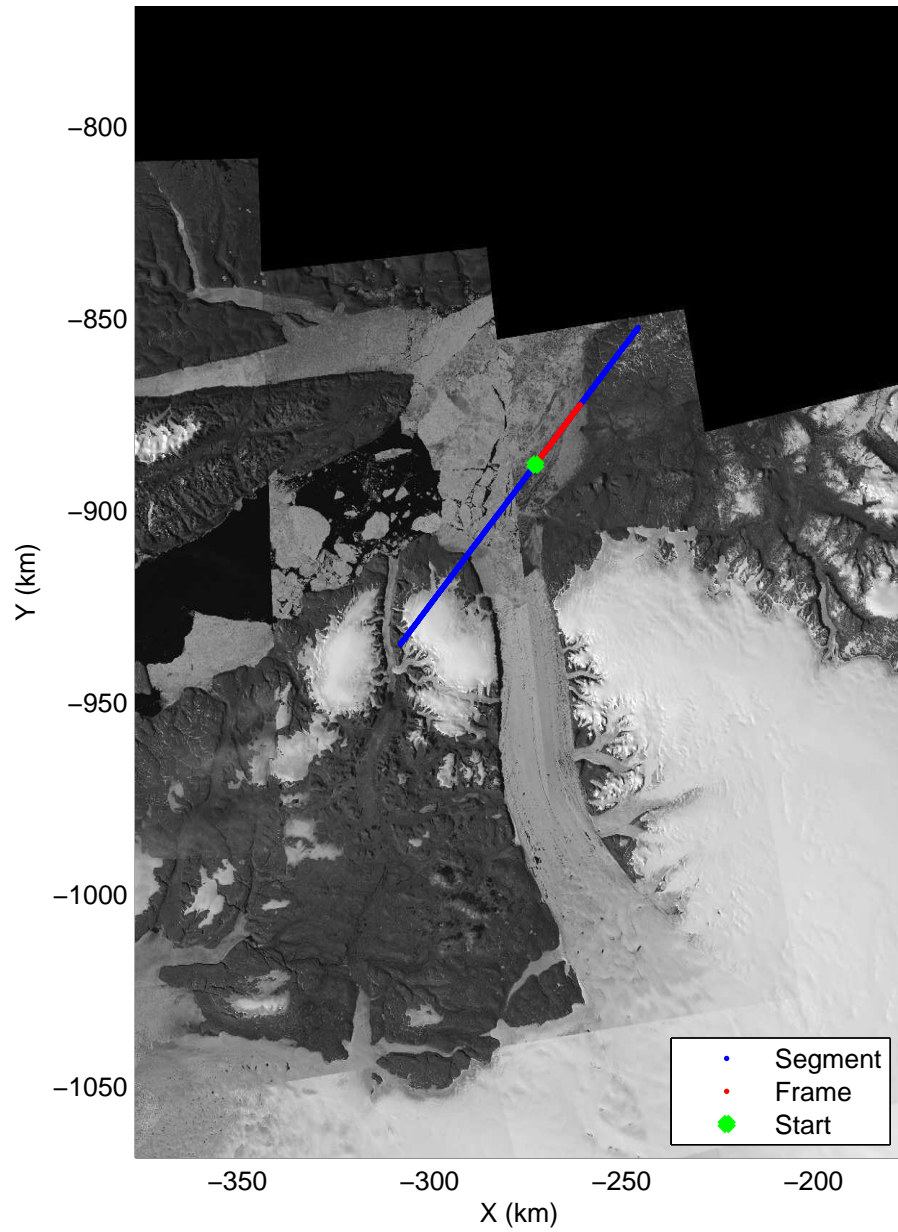

Polar Stereograph 70N/-45E

accum 2011_Greenland_P3: "Sea Ice: Cryosat Underflight" 20110317_02_001: 12:29:19.3 to 12:31:41.9 GPS

Polar Stereograph 70N/-45E

accum 2011_Greenland_P3: "Sea Ice: Cryosat Underflight" 20110317_02_002: 12:31:42.2 to 12:34:03.7 GPS

Polar Stereograph 70N/-45E

accum 2011_Greenland_P3: "Sea Ice: Cryosat Underflight" 20110317_02_003: 12:34:03.9 to 12:36:24.7 GPS

Polar Stereograph 70N/-45E

accum 2011_Greenland_P3: "Sea Ice: Cryosat Underflight" 20110317_02_004: 12:36:24.9 to 12:38:45.2 GPS

Polar Stereograph 70N/-45E

accum 2011_Greenland_P3: "Sea Ice: Cryosat Underflight" 20110317_02_005: 12:38:45.3 to 12:41:48.1 GPS